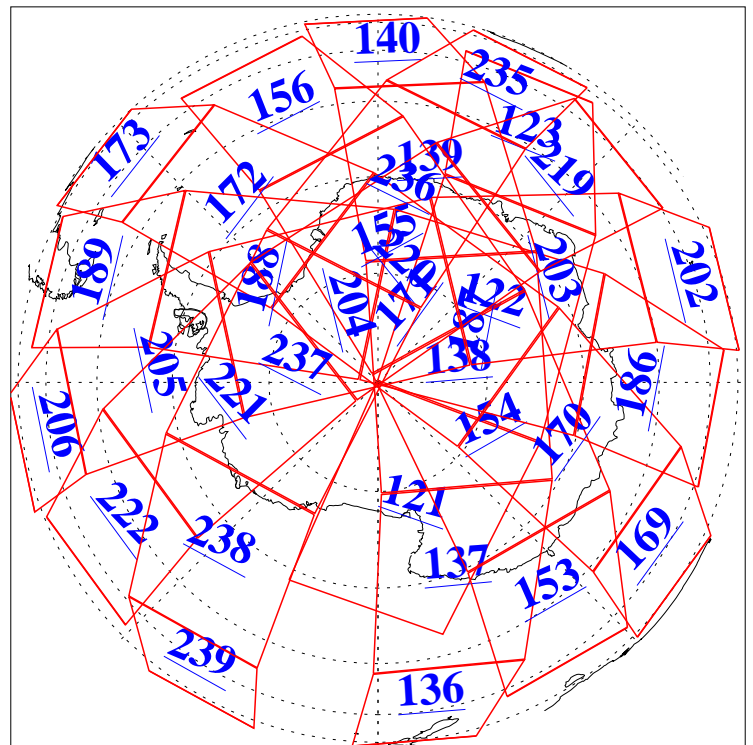

L1B Availability
AMSU Granules: 240
HSB Granules: 0
AIRS Granules: 240

7 Nov 2013
DoY 311
Aqua Day 4205
Granules: 1 to 120

Granules: 121 to 240

Legend: AMSU Available, HSB Available, AIRS Available

L1B Availability
AMSU Granules: 240
HSB Granules: 0
AIRS Granules: 240

7 Nov 2013
DoY 311
Aqua Day 4205
Ascending Granules

Descending Granules

Legend: AMSU Available, HSB Available, AIRS Available

L1B Availability
 AMSU Granules: 240
 HSB Granules: 0
 AIRS Granules: 240

7 Nov 2013
 DoY 311
 Aqua Day 4205

Northern Hemisphere Granules

Southern Hemisphere Granules

Legend: AMSU Available, HSB Available, AIRS Available