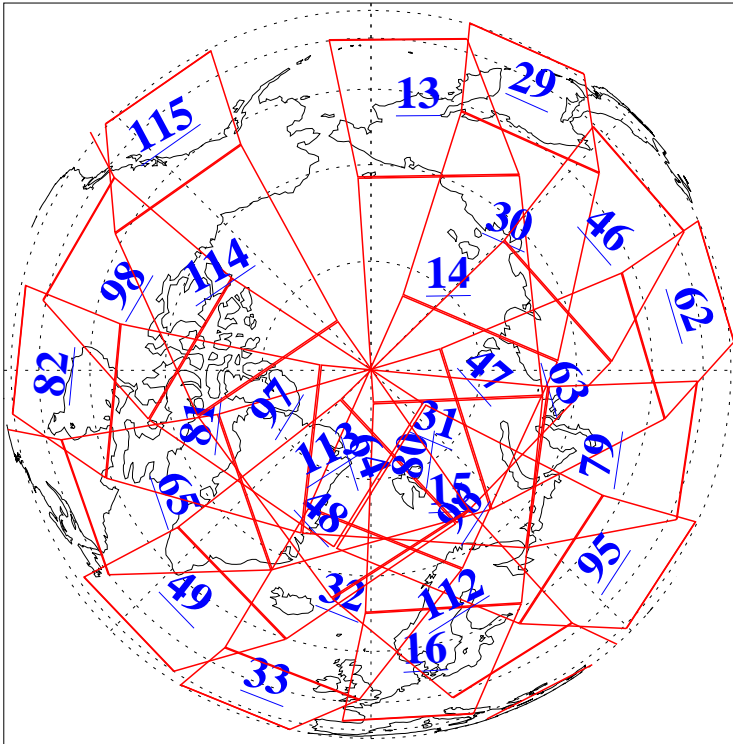

L1B Availability
AMSU Granules: 240
HSB Granules: 0
AIRS Granules: 240

7 Nov 2013
DoY 311
Aqua Day 4205
Granules: 1 to 120

Granules: 121 to 240

Legend: AMSU Available, HSB Available, AIRS Available

L1B Availability
AMSU Granules: 240
HSB Granules: 0
AIRS Granules: 240

7 Nov 2013
DoY 311
Aqua Day 4205
Ascending Granules

Descending Granules

Legend: AMSU Available, HSB Available, AIRS Available

L1B Availability
 AMSU Granules: 240
 HSB Granules: 0
 AIRS Granules: 240

7 Nov 2013
 DoY 311
 Aqua Day 4205

Northern Hemisphere Granules

Southern Hemisphere Granules

Legend: AMSU Available, HSB Available, AIRS Available