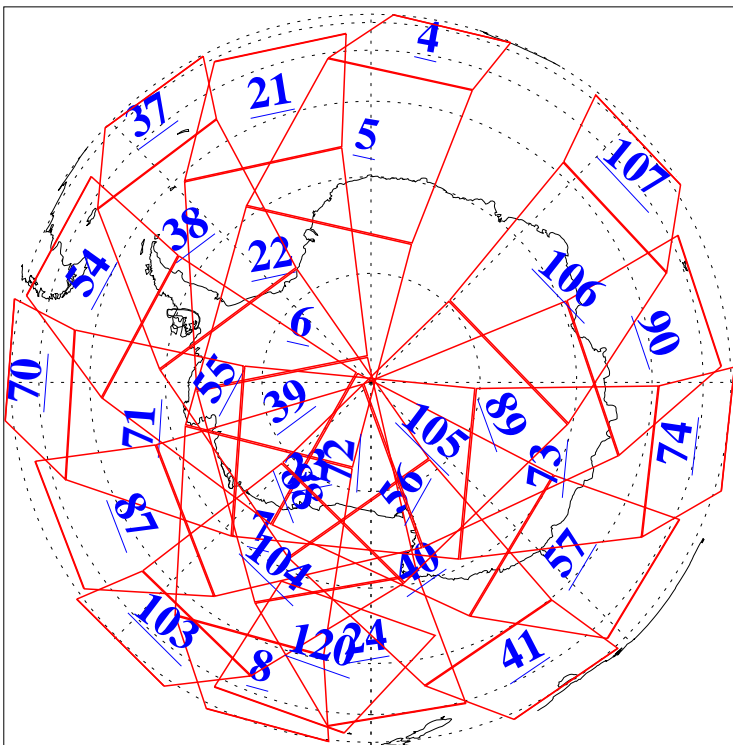

L1B Availability
AMSU Granules: 240
HSB Granules: 0
AIRS Granules: 240

7 Nov 2013
DoY 311
Aqua Day 4205
Granules: 1 to 120

Granules: 121 to 240

Legend: AMSU Available, HSB Available, AIRS Available

L1B Availability
AMSU Granules: 240
HSB Granules: 0
AIRS Granules: 240

7 Nov 2013
DoY 311
Aqua Day 4205
Ascending Granules

Descending Granules

Legend: AMSU Available, HSB Available, AIRS Available

L1B Availability
 AMSU Granules: 240
 HSB Granules: 0
 AIRS Granules: 240

7 Nov 2013
 DoY 311
 Aqua Day 4205

Northern Hemisphere Granules

Southern Hemisphere Granules

Legend: AMSU Available, HSB Available, AIRS Available