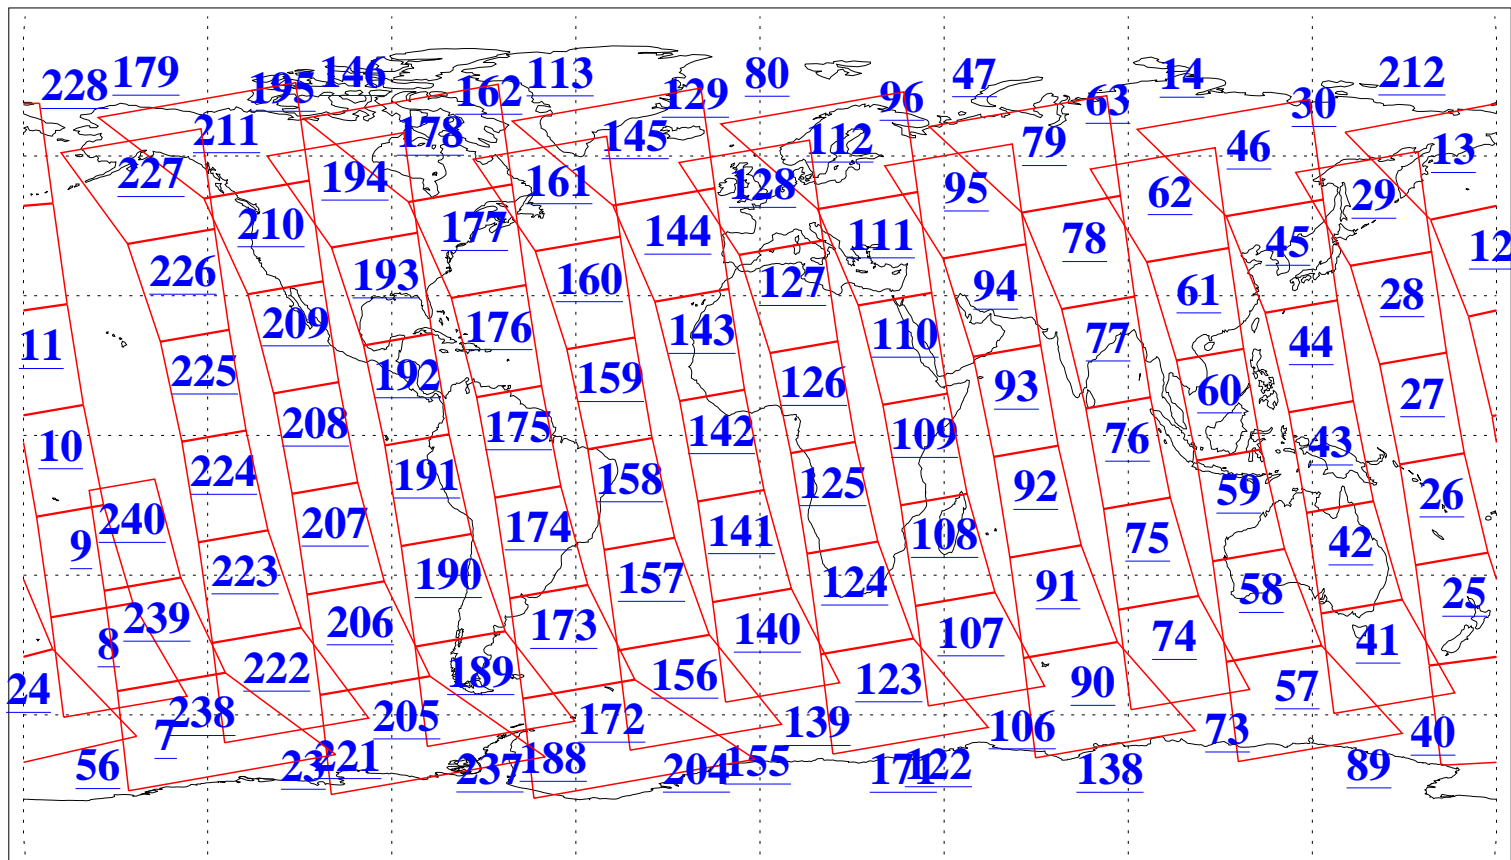

L1B Availability
AMSU Granules: 240
HSB Granules: 0
AIRS Granules: 240

7 Nov 2013
DoY 311
Aqua Day 4205
Granules: 1 to 120

Granules: 121 to 240

Legend: AMSU Available, HSB Available, AIRS Available

L1B Availability
AMSU Granules: 240
HSB Granules: 0
AIRS Granules: 240

7 Nov 2013
DoY 311
Aqua Day 4205
Ascending Granules

Descending Granules

Legend: AMSU Available, HSB Available, AIRS Available

L1B Availability
 AMSU Granules: 240
 HSB Granules: 0
 AIRS Granules: 240

7 Nov 2013
 DoY 311
 Aqua Day 4205

Northern Hemisphere Granules

Southern Hemisphere Granules

Legend: AMSU Available, HSB Available, AIRS Available