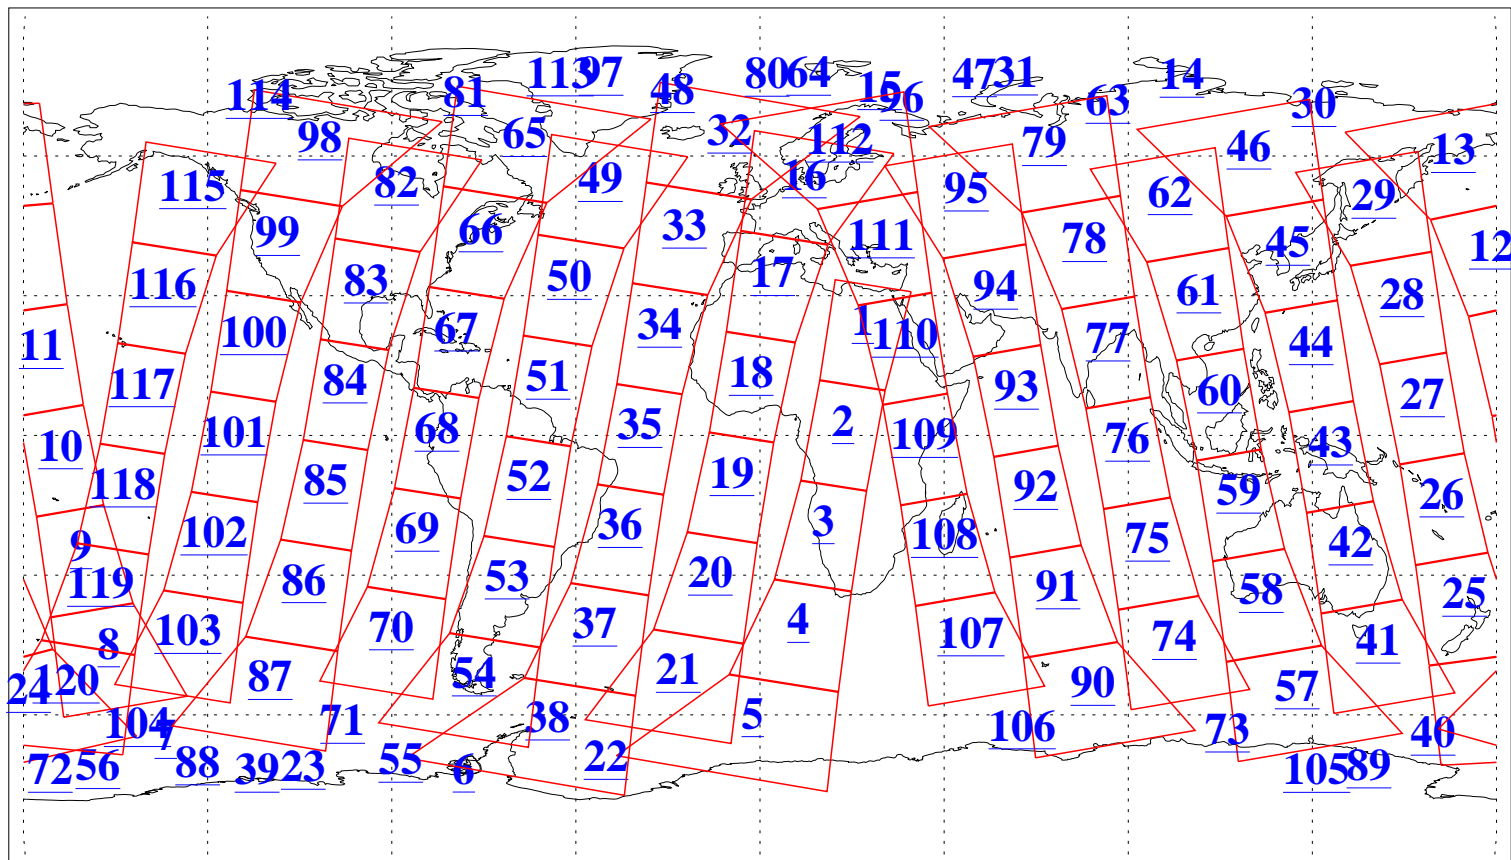

L1B Availability
AMSU Granules: 240
HSB Granules: 0
AIRS Granules: 240

7 Nov 2013
DoY 311
Aqua Day 4205
Granules: 1 to 120

Granules: 121 to 240

Legend: AMSU Available, HSB Available, AIRS Available

L1B Availability
AMSU Granules: 240
HSB Granules: 0
AIRS Granules: 240

7 Nov 2013
DoY 311
Aqua Day 4205
Ascending Granules

Descending Granules

Legend: AMSU Available, HSB Available, AIRS Available

L1B Availability
 AMSU Granules: 240
 HSB Granules: 0
 AIRS Granules: 240

7 Nov 2013
 DoY 311
 Aqua Day 4205

Northern Hemisphere Granules

Southern Hemisphere Granules

Legend: AMSU Available, HSB Available, AIRS Available