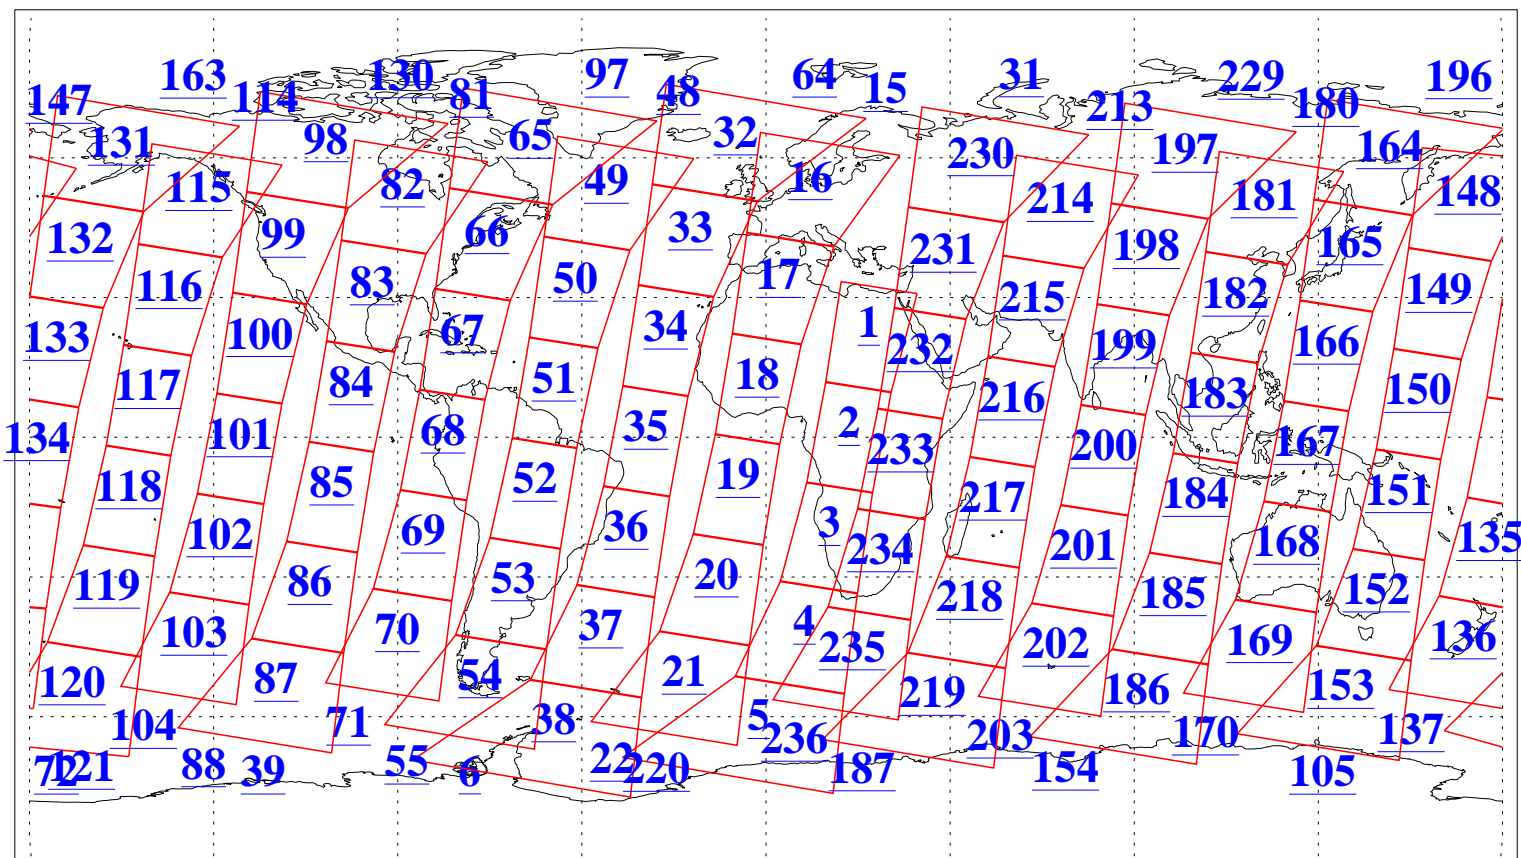

L1B Availability
AMSU Granules: 240
HSB Granules: 0
AIRS Granules: 240

7 Nov 2013
DoY 311
Aqua Day 4205
Granules: 1 to 120

Granules: 121 to 240

Legend: AMSU Available, HSB Available, AIRS Available

L1B Availability
AMSU Granules: 240
HSB Granules: 0
AIRS Granules: 240

7 Nov 2013
DoY 311
Aqua Day 4205
Ascending Granules

Descending Granules

Legend: AMSU Available, HSB Available, AIRS Available

L1B Availability
 AMSU Granules: 240
 HSB Granules: 0
 AIRS Granules: 240

7 Nov 2013
 DoY 311
 Aqua Day 4205

Northern Hemisphere Granules

Southern Hemisphere Granules

Legend: AMSU Available, HSB Available, AIRS Available