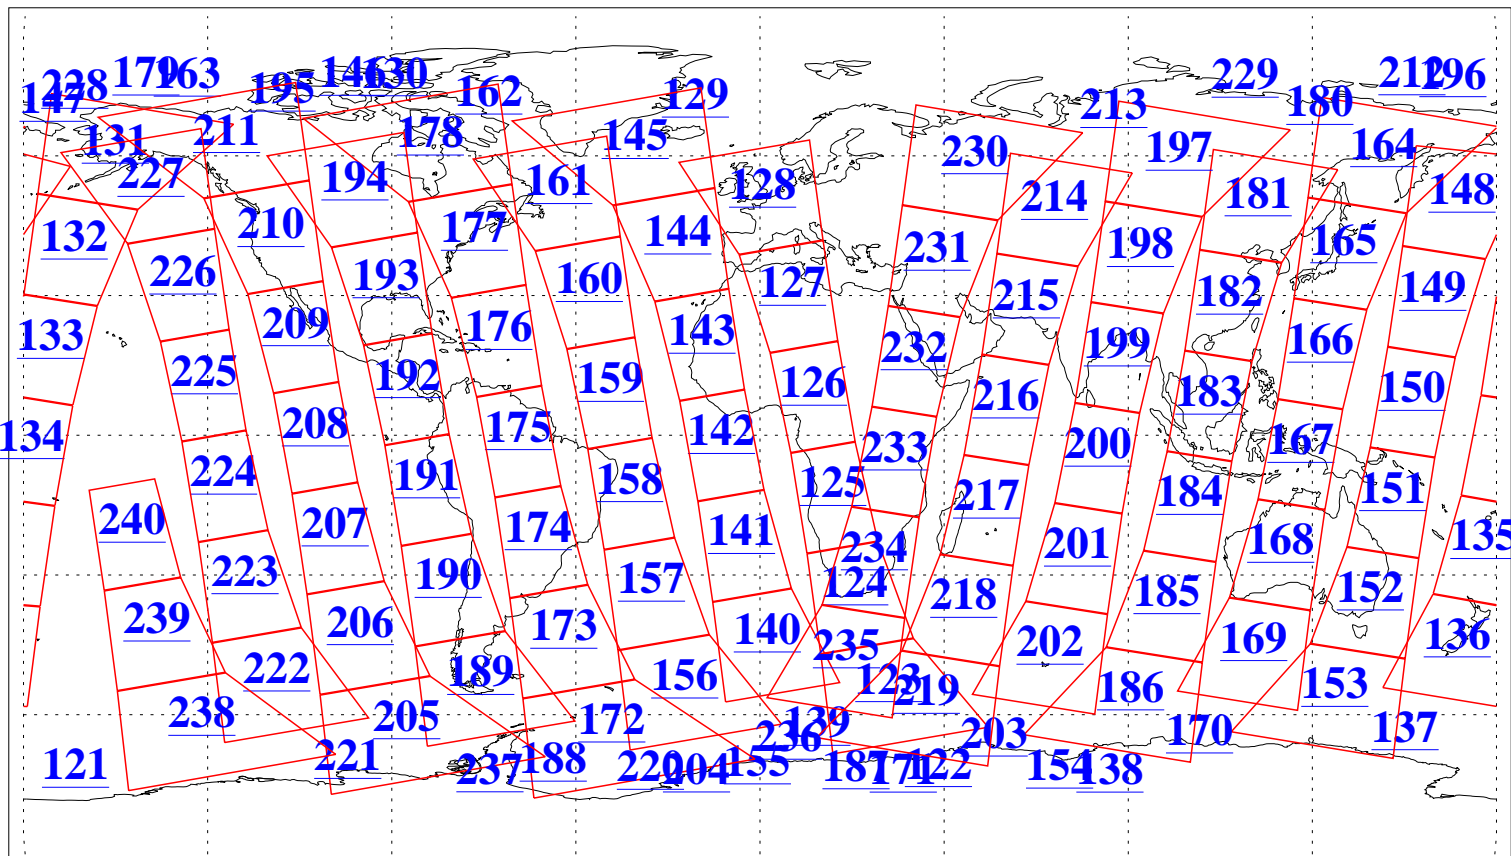

L1B Availability
AMSU Granules: 240
HSB Granules: 0
AIRS Granules: 240

7 Nov 2013
DoY 311
Aqua Day 4205
Granules: 1 to 120

Granules: 121 to 240

Legend: AMSU Available, HSB Available, AIRS Available

L1B Availability
AMSU Granules: 240
HSB Granules: 0
AIRS Granules: 240

7 Nov 2013
DoY 311
Aqua Day 4205
Ascending Granules

Descending Granules

Legend: AMSU Available, HSB Available, AIRS Available

L1B Availability
 AMSU Granules: 240
 HSB Granules: 0
 AIRS Granules: 240

7 Nov 2013
 DoY 311
 Aqua Day 4205

Northern Hemisphere Granules

Southern Hemisphere Granules

Legend: AMSU Available, HSB Available, AIRS Available