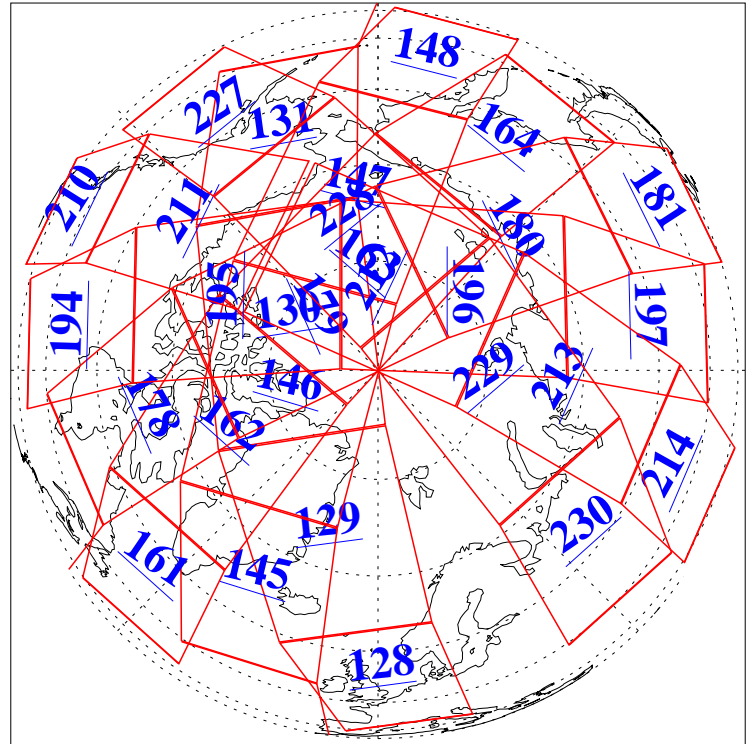

7 Nov 2013
DoY 311
Aqua Day 4205
Ascending Granules

Descending Granules

Legend: AMSU Available, HSB Available, AIRS Available

L1B Availability
 AMSU Granules: 240
 HSB Granules: 0
 AIRS Granules: 240

7 Nov 2013
 DoY 311
 Aqua Day 4205

Northern Hemisphere Granules

Southern Hemisphere Granules

Legend: AMSU Available, HSB Available, AIRS Available