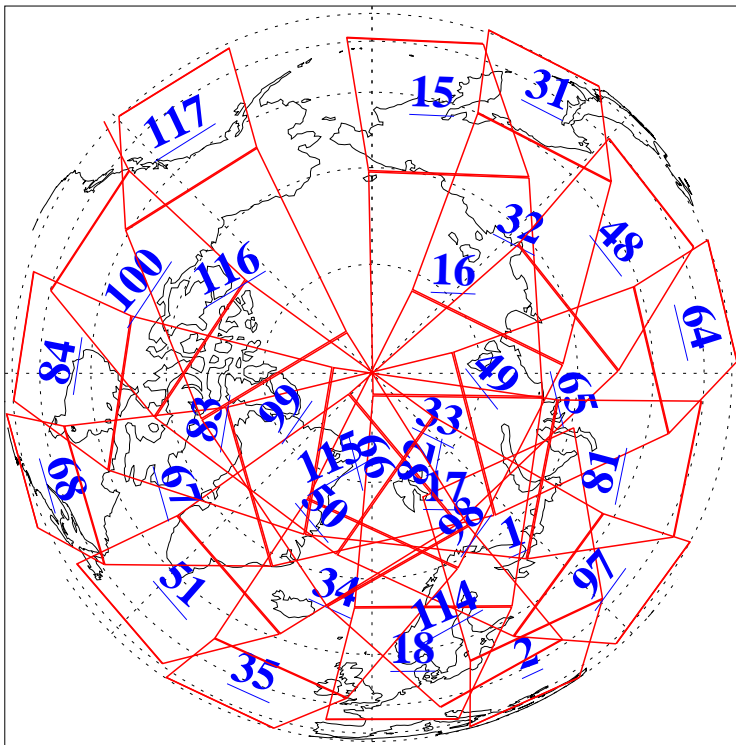

L1B Availability  
AMSU Granules: 240  
HSB Granules: 0  
AIRS Granules: 240

5 Nov 2013  
DoY 309  
Aqua Day 4203  
Granules: 1 to 120

Granules: 121 to 240

Legend: AMSU Available, HSB Available, AIRS Available

L1B Availability  
AMSU Granules: 240  
HSB Granules: 0  
AIRS Granules: 240

5 Nov 2013  
DoY 309  
Aqua Day 4203

Ascending Granules

Descending Granules

Legend: AMSU Available, HSB Available, AIRS Available

L1B Availability  
 AMSU Granules: 240  
 HSB Granules: 0  
 AIRS Granules: 240

5 Nov 2013  
 DoY 309  
 Aqua Day 4203

Northern Hemisphere Granules

Southern Hemisphere Granules

Legend: AMSU Available, HSB Available, AIRS Available