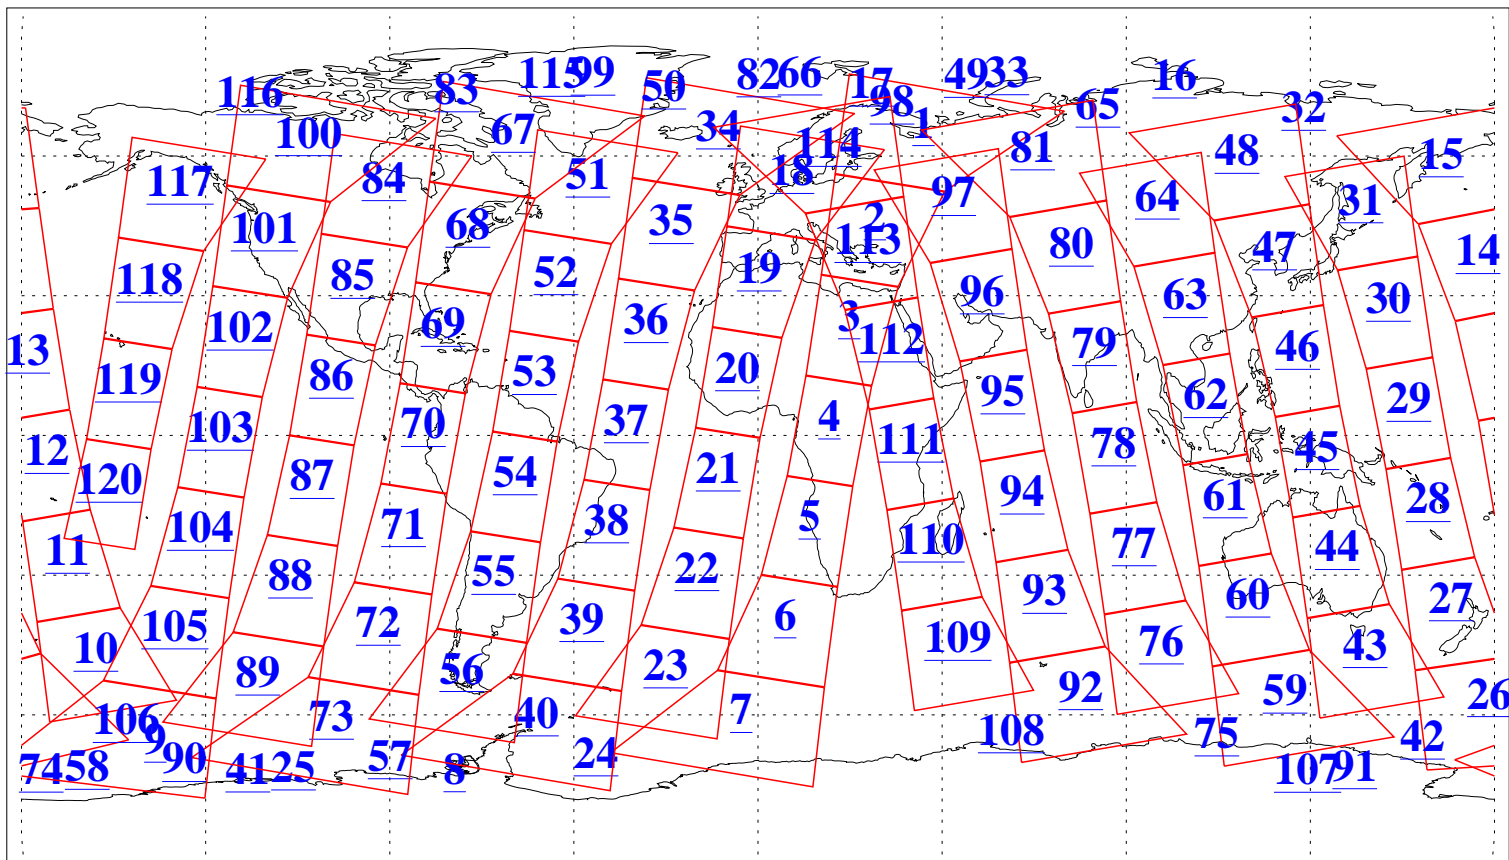

L1B Availability  
AMSU Granules: 240  
HSB Granules: 0  
AIRS Granules: 240

5 Nov 2013  
DoY 309  
Aqua Day 4203  
Granules: 1 to 120

Granules: 121 to 240

Legend: AMSU Available, HSB Available, AIRS Available

L1B Availability  
AMSU Granules: 240  
HSB Granules: 0  
AIRS Granules: 240

5 Nov 2013  
DoY 309  
Aqua Day 4203

Ascending Granules

Descending Granules

Legend: AMSU Available, HSB Available, AIRS Available

L1B Availability  
 AMSU Granules: 240  
 HSB Granules: 0  
 AIRS Granules: 240

5 Nov 2013  
 DoY 309  
 Aqua Day 4203

Northern Hemisphere Granules

Southern Hemisphere Granules

Legend: AMSU Available, HSB Available, AIRS Available