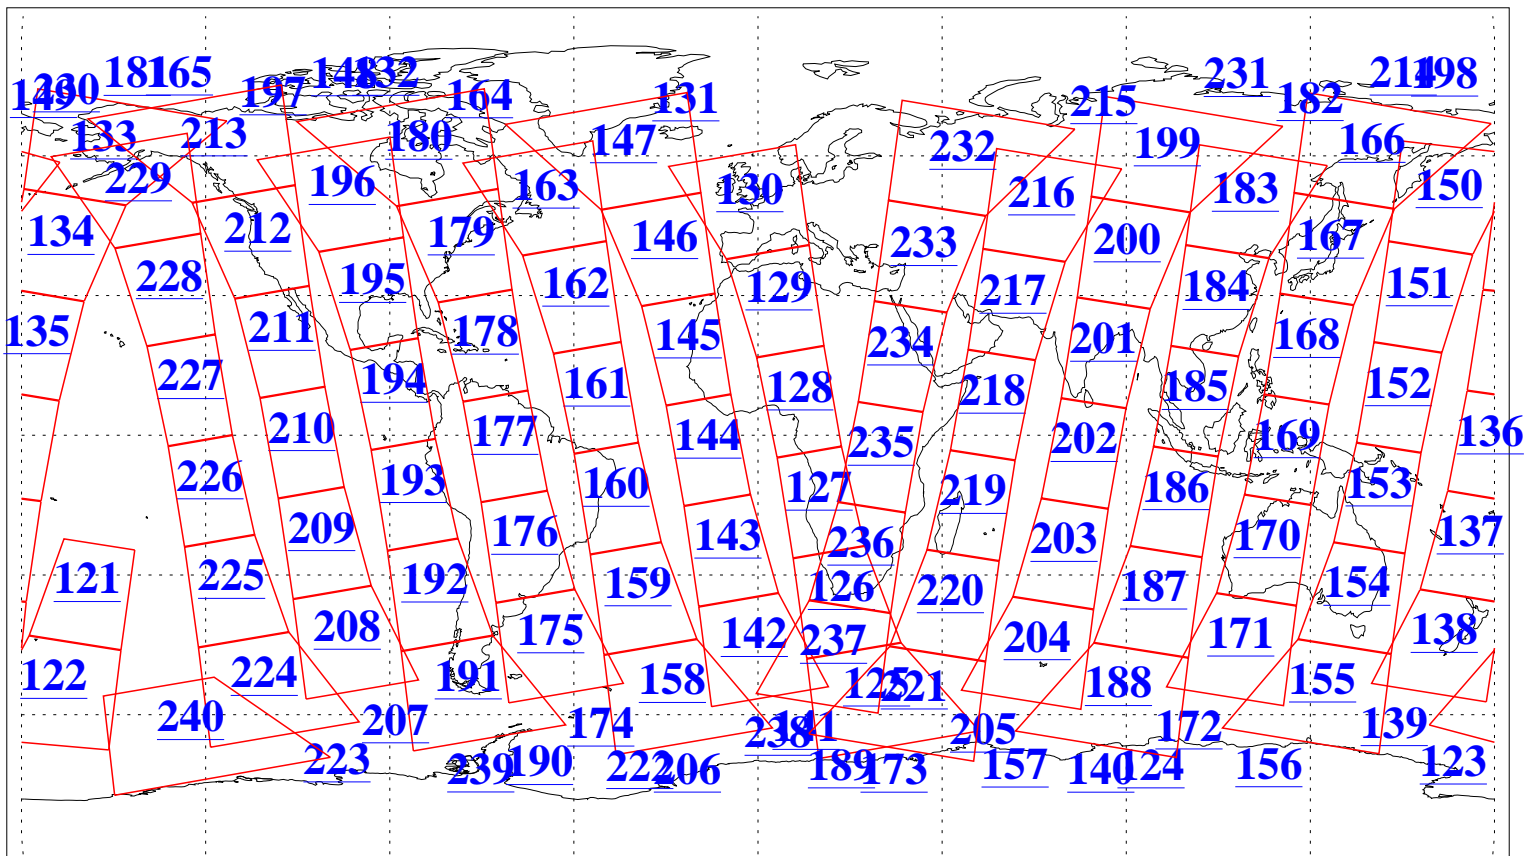

L1B Availability  
AMSU Granules: 240  
HSB Granules: 0  
AIRS Granules: 240

5 Nov 2013  
DoY 309  
Aqua Day 4203  
Granules: 1 to 120

Granules: 121 to 240

Legend: AMSU Available, HSB Available, AIRS Available

L1B Availability  
AMSU Granules: 240  
HSB Granules: 0  
AIRS Granules: 240

5 Nov 2013  
DoY 309  
Aqua Day 4203

Ascending Granules

Descending Granules

Legend: AMSU Available, HSB Available, AIRS Available

L1B Availability  
 AMSU Granules: 240  
 HSB Granules: 0  
 AIRS Granules: 240

5 Nov 2013  
 DoY 309  
 Aqua Day 4203

Northern Hemisphere Granules

Southern Hemisphere Granules

Legend: AMSU Available, HSB Available, AIRS Available