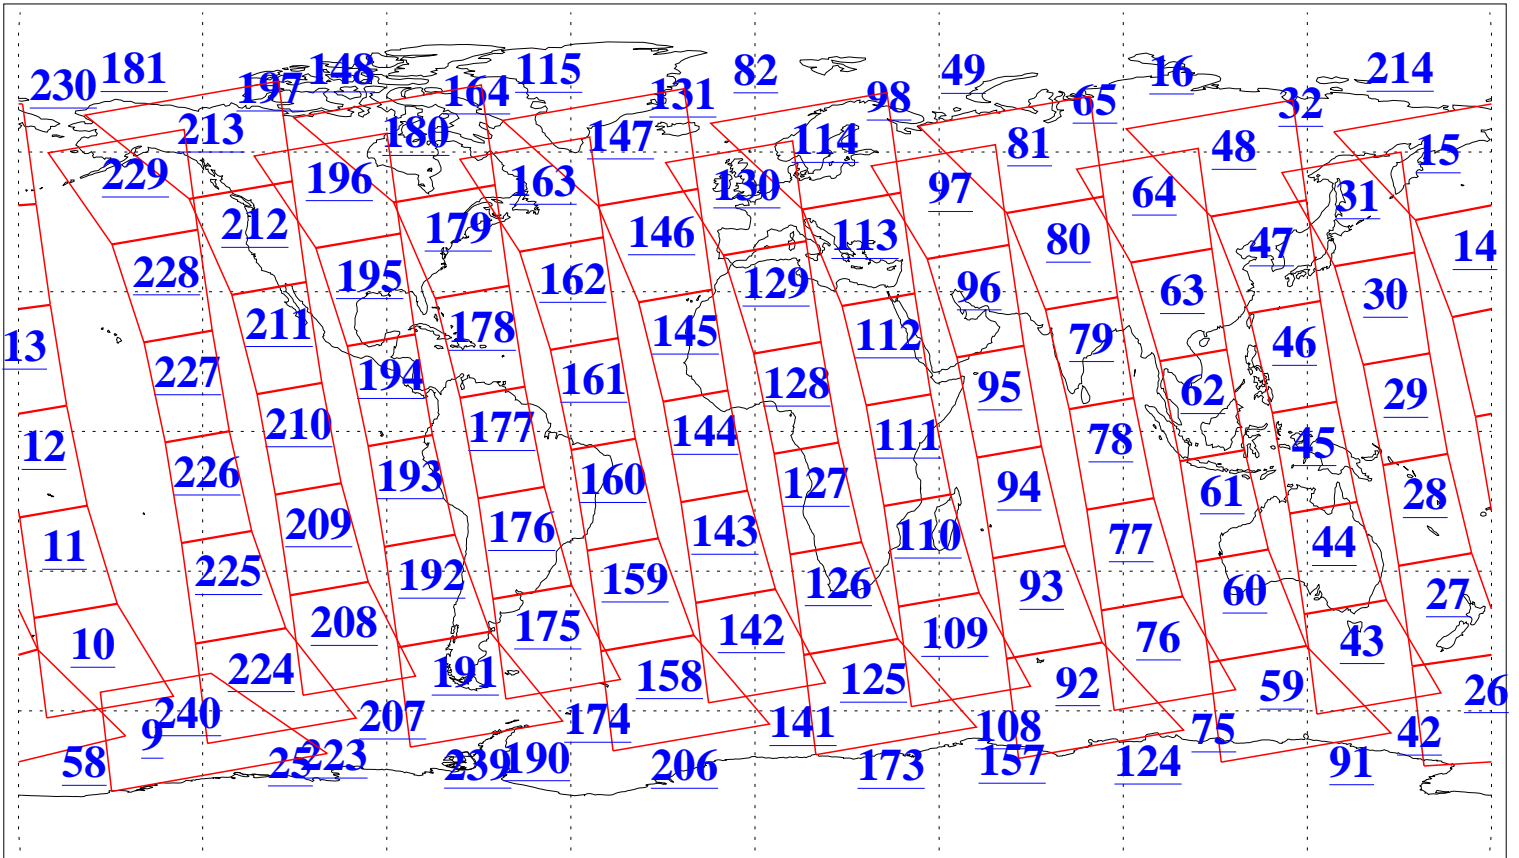

L1B Availability  
AMSU Granules: 240  
HSB Granules: 0  
AIRS Granules: 240

5 Nov 2013  
DoY 309  
Aqua Day 4203  
Granules: 1 to 120

Granules: 121 to 240

Legend: AMSU Available, HSB Available, AIRS Available

L1B Availability  
AMSU Granules: 240  
HSB Granules: 0  
AIRS Granules: 240

5 Nov 2013  
DoY 309  
Aqua Day 4203

Ascending Granules

Descending Granules

Legend: AMSU Available, HSB Available, AIRS Available

L1B Availability  
 AMSU Granules: 240  
 HSB Granules: 0  
 AIRS Granules: 240

5 Nov 2013  
 DoY 309  
 Aqua Day 4203

Northern Hemisphere Granules

Southern Hemisphere Granules

Legend: AMSU Available, HSB Available, AIRS Available