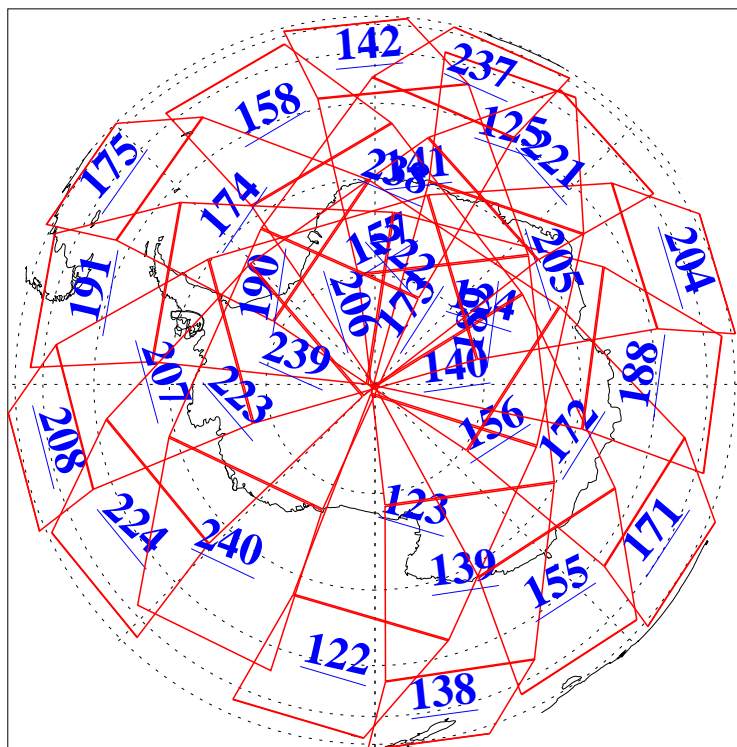

L1B Availability  
AMSU Granules: 240  
HSB Granules: 0  
AIRS Granules: 240

5 Nov 2013  
DoY 309  
Aqua Day 4203  
Granules: 1 to 120

Granules: 121 to 240

Legend: AMSU Available, HSB Available, AIRS Available

L1B Availability  
AMSU Granules: 240  
HSB Granules: 0  
AIRS Granules: 240

5 Nov 2013  
DoY 309  
Aqua Day 4203

Ascending Granules

Descending Granules

Legend: AMSU Available, HSB Available, AIRS Available

L1B Availability  
 AMSU Granules: 240  
 HSB Granules: 0  
 AIRS Granules: 240

5 Nov 2013  
 DoY 309  
 Aqua Day 4203

Northern Hemisphere Granules

Southern Hemisphere Granules

Legend: AMSU Available, HSB Available, AIRS Available