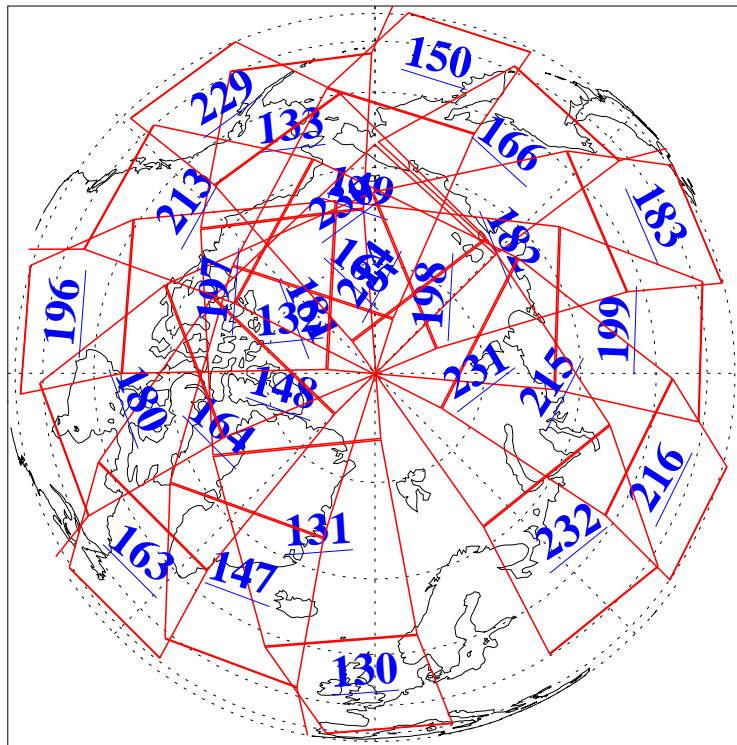

L1B Availability  
AMSU Granules: 240  
HSB Granules: 0  
AIRS Granules: 240

5 Nov 2013  
DoY 309  
Aqua Day 4203

Ascending Granules

Descending Granules

Legend: AMSU Available, HSB Available, AIRS Available

L1B Availability  
 AMSU Granules: 240  
 HSB Granules: 0  
 AIRS Granules: 240

5 Nov 2013  
 DoY 309  
 Aqua Day 4203

Northern Hemisphere Granules

Southern Hemisphere Granules

Legend: AMSU Available, HSB Available, AIRS Available