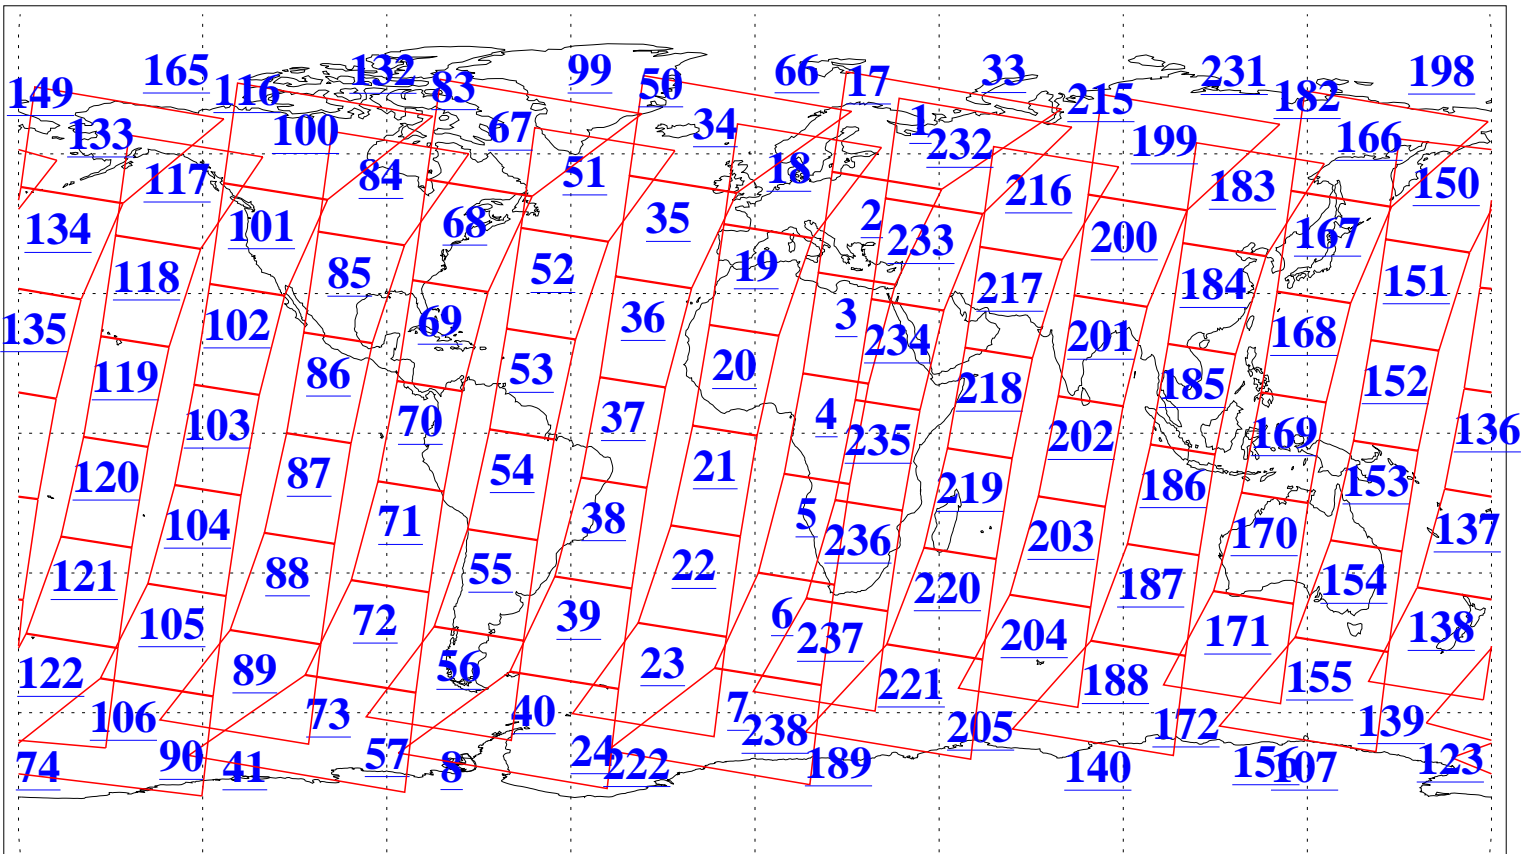

L1B Availability  
AMSU Granules: 240  
HSB Granules: 0  
AIRS Granules: 240

5 Nov 2013  
DoY 309  
Aqua Day 4203  
Granules: 1 to 120

Granules: 121 to 240

Legend: AMSU Available, HSB Available, AIRS Available

L1B Availability  
AMSU Granules: 240  
HSB Granules: 0  
AIRS Granules: 240

5 Nov 2013  
DoY 309  
Aqua Day 4203

Ascending Granules

Descending Granules

Legend: AMSU Available, HSB Available, AIRS Available

L1B Availability  
 AMSU Granules: 240  
 HSB Granules: 0  
 AIRS Granules: 240

5 Nov 2013  
 DoY 309  
 Aqua Day 4203

Northern Hemisphere Granules

Southern Hemisphere Granules

Legend: AMSU Available, HSB Available, AIRS Available