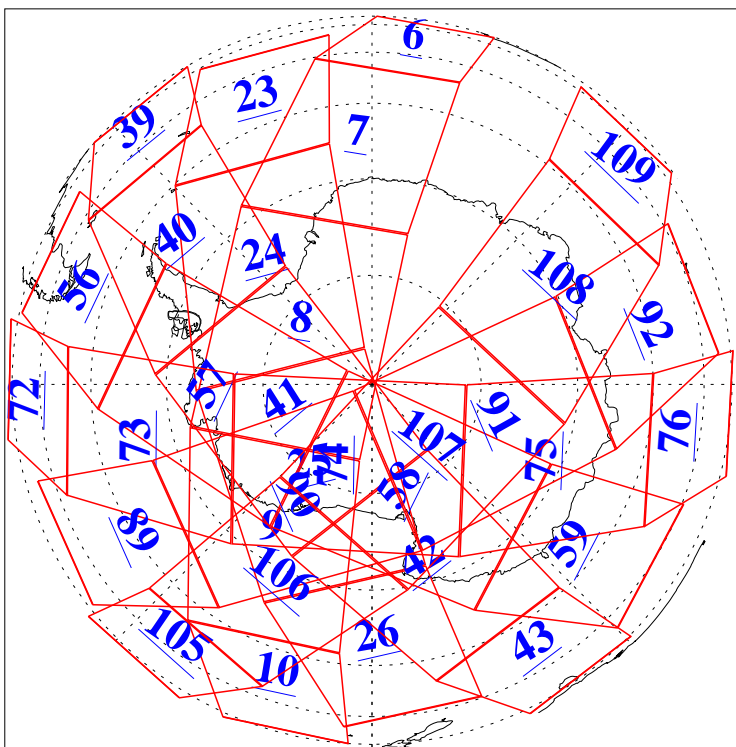

L1B Availability  
AMSU Granules: 240  
HSB Granules: 0  
AIRS Granules: 240

5 Nov 2013  
DoY 309  
Aqua Day 4203  
Granules: 1 to 120

Granules: 121 to 240

Legend: AMSU Available, HSB Available, AIRS Available

L1B Availability  
AMSU Granules: 240  
HSB Granules: 0  
AIRS Granules: 240

5 Nov 2013  
DoY 309  
Aqua Day 4203

Ascending Granules

Descending Granules

Legend: AMSU Available, HSB Available, AIRS Available

L1B Availability  
 AMSU Granules: 240  
 HSB Granules: 0  
 AIRS Granules: 240

5 Nov 2013  
 DoY 309  
 Aqua Day 4203

Northern Hemisphere Granules

Southern Hemisphere Granules

Legend: AMSU Available, HSB Available, AIRS Available