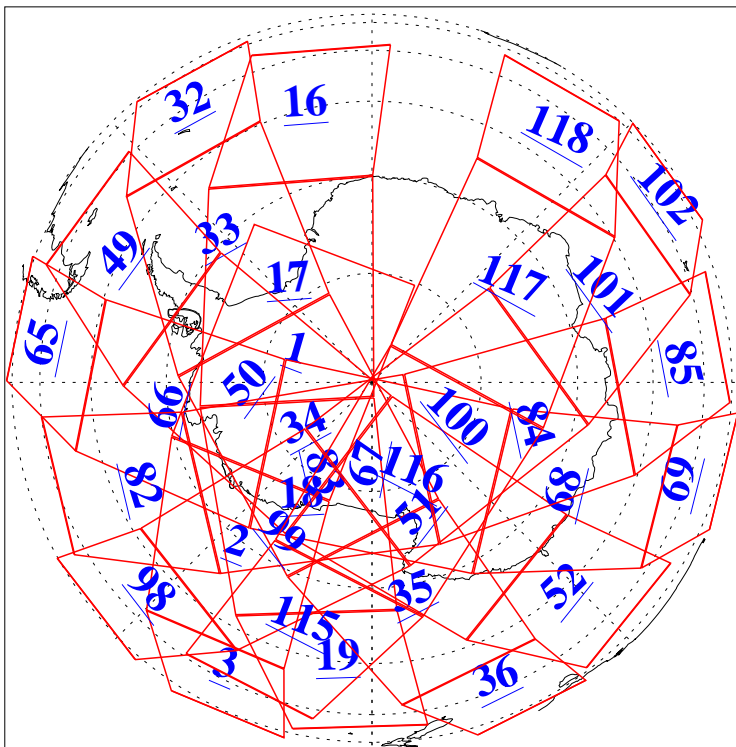

L1B Availability
AMSU Granules: 240
HSB Granules: 0
AIRS Granules: 240

4 Nov 2013
DoY 308
Aqua Day 4202
Granules: 1 to 120

Granules: 121 to 240

Legend: AMSU Available, HSB Available, AIRS Available

L1B Availability
AMSU Granules: 240
HSB Granules: 0
AIRS Granules: 240

4 Nov 2013
DoY 308
Aqua Day 4202

Ascending Granules

Descending Granules

Legend: AMSU Available, HSB Available, AIRS Available

L1B Availability
 AMSU Granules: 240
 HSB Granules: 0
 AIRS Granules: 240

4 Nov 2013
 DoY 308
 Aqua Day 4202

Northern Hemisphere Granules

Southern Hemisphere Granules

Legend: AMSU Available, HSB Available, AIRS Available