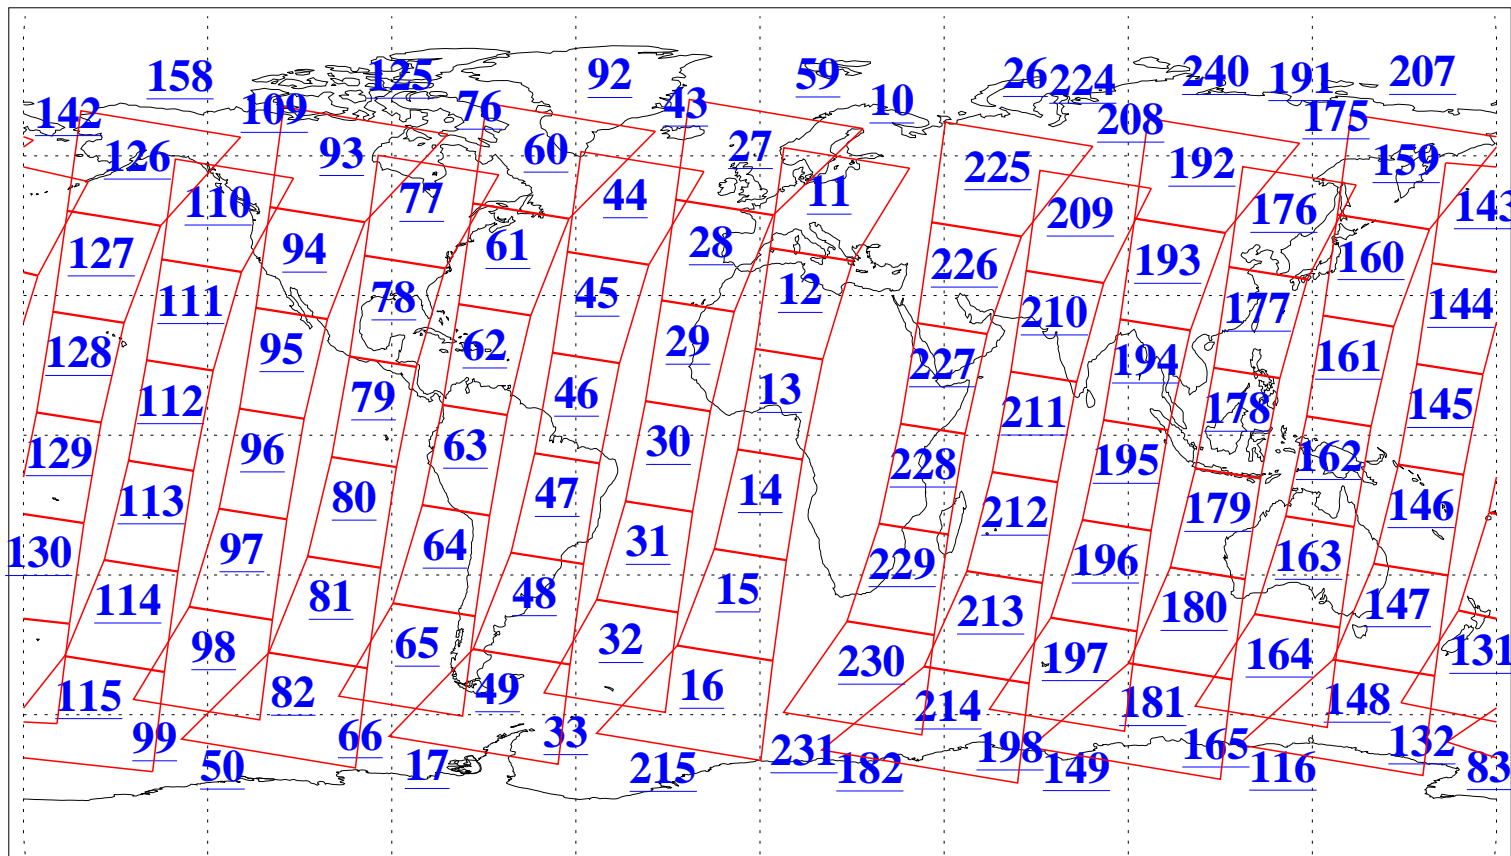

L1B Availability
AMSU Granules: 240
HSB Granules: 0
AIRS Granules: 240

4 Nov 2013
DoY 308
Aqua Day 4202
Granules: 1 to 120

Granules: 121 to 240

Legend: AMSU Available, HSB Available, AIRS Available

L1B Availability
AMSU Granules: 240
HSB Granules: 0
AIRS Granules: 240

4 Nov 2013
DoY 308
Aqua Day 4202

Ascending Granules

Descending Granules

Legend: AMSU Available, HSB Available, AIRS Available

L1B Availability
 AMSU Granules: 240
 HSB Granules: 0
 AIRS Granules: 240

4 Nov 2013
 DoY 308
 Aqua Day 4202

Northern Hemisphere Granules

Southern Hemisphere Granules

Legend: AMSU Available, HSB Available, AIRS Available