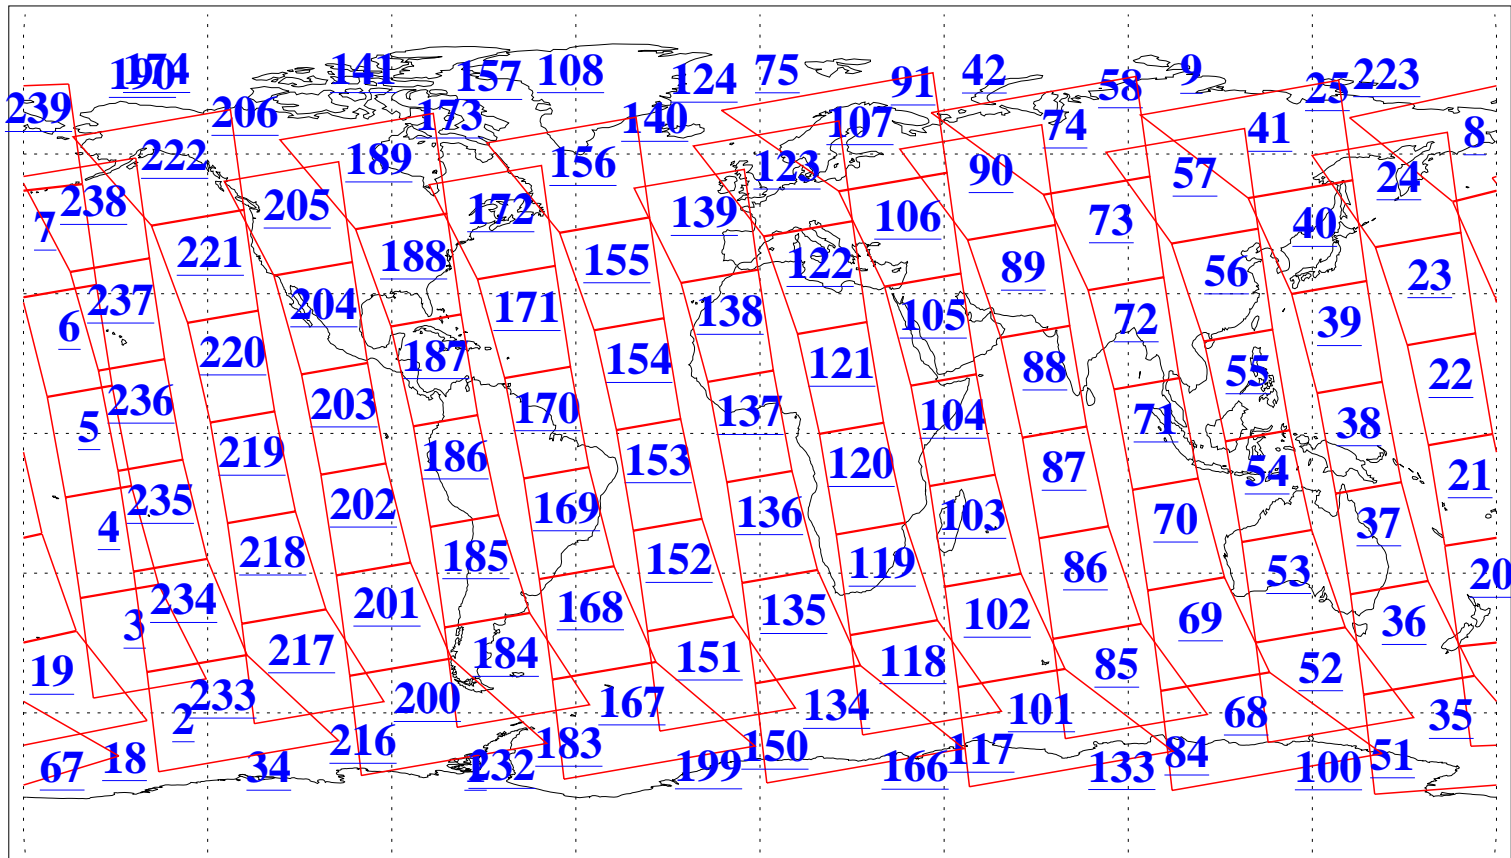

L1B Availability
AMSU Granules: 240
HSB Granules: 0
AIRS Granules: 240

4 Nov 2013
DoY 308
Aqua Day 4202
Granules: 1 to 120

Granules: 121 to 240

Legend: AMSU Available, HSB Available, AIRS Available

L1B Availability
AMSU Granules: 240
HSB Granules: 0
AIRS Granules: 240

4 Nov 2013
DoY 308
Aqua Day 4202

Ascending Granules

Descending Granules

Legend: AMSU Available, HSB Available, AIRS Available

L1B Availability
 AMSU Granules: 240
 HSB Granules: 0
 AIRS Granules: 240

4 Nov 2013
 DoY 308
 Aqua Day 4202

Northern Hemisphere Granules

Southern Hemisphere Granules

Legend: AMSU Available, HSB Available, AIRS Available