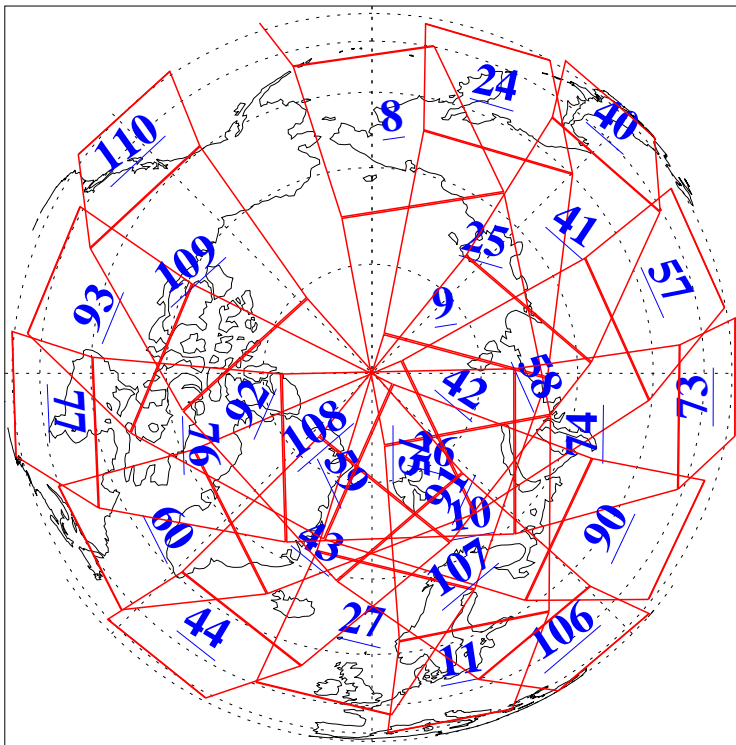

L1B Availability
AMSU Granules: 240
HSB Granules: 0
AIRS Granules: 240

4 Nov 2013
DoY 308
Aqua Day 4202
Granules: 1 to 120

Granules: 121 to 240

Legend: AMSU Available, HSB Available, AIRS Available

L1B Availability
AMSU Granules: 240
HSB Granules: 0
AIRS Granules: 240

4 Nov 2013
DoY 308
Aqua Day 4202

Ascending Granules

Descending Granules

Legend: AMSU Available, HSB Available, AIRS Available

L1B Availability
 AMSU Granules: 240
 HSB Granules: 0
 AIRS Granules: 240

4 Nov 2013
 DoY 308
 Aqua Day 4202

Northern Hemisphere Granules

Southern Hemisphere Granules

Legend: AMSU Available, HSB Available, AIRS Available