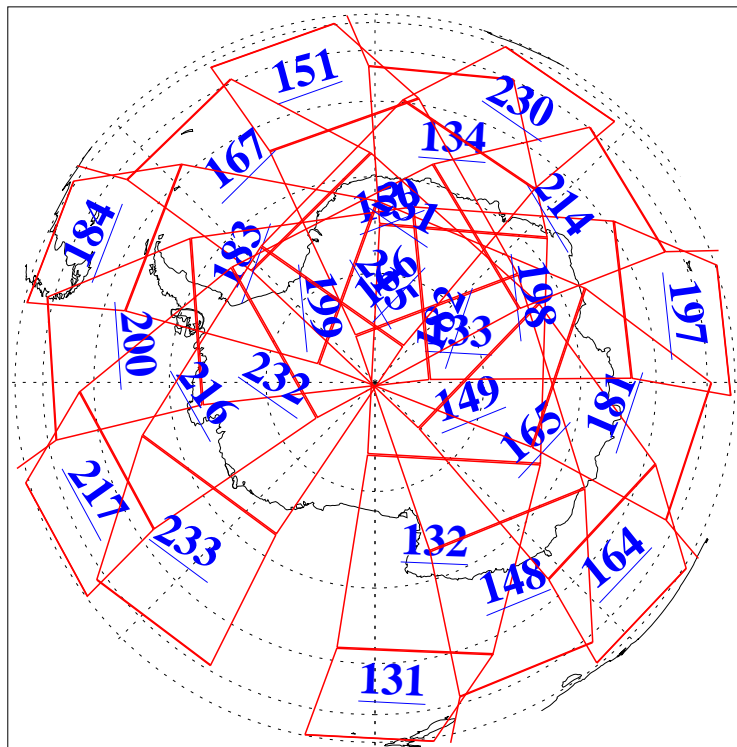

L1B Availability
AMSU Granules: 240
HSB Granules: 0
AIRS Granules: 240

4 Nov 2013
DoY 308
Aqua Day 4202
Granules: 1 to 120

Granules: 121 to 240

Legend: AMSU Available, HSB Available, AIRS Available

L1B Availability
AMSU Granules: 240
HSB Granules: 0
AIRS Granules: 240

4 Nov 2013
DoY 308
Aqua Day 4202

Ascending Granules

Descending Granules

Legend: AMSU Available, HSB Available, AIRS Available

L1B Availability
 AMSU Granules: 240
 HSB Granules: 0
 AIRS Granules: 240

4 Nov 2013
 DoY 308
 Aqua Day 4202

Northern Hemisphere Granules

Southern Hemisphere Granules

Legend: AMSU Available, HSB Available, AIRS Available