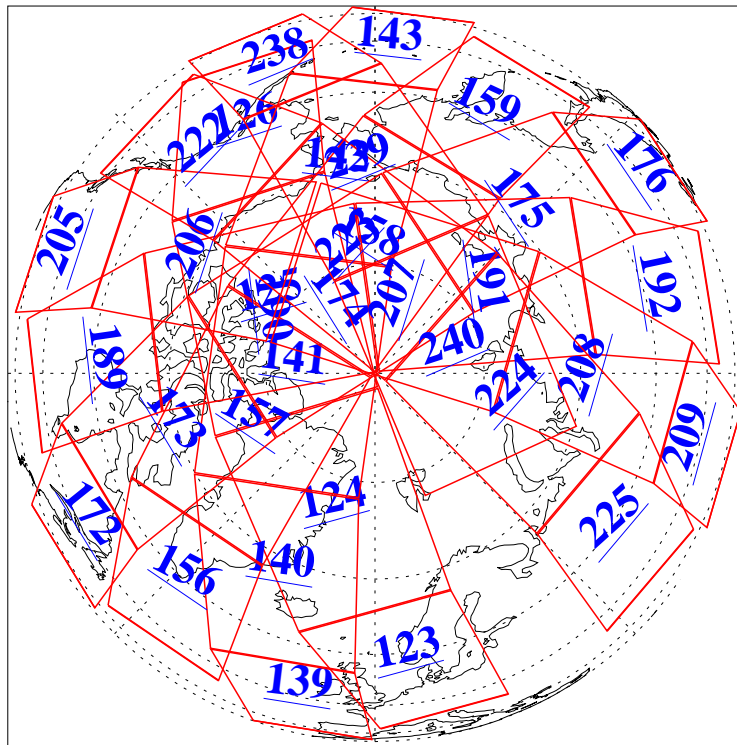

L1B Availability
AMSU Granules: 240
HSB Granules: 0
AIRS Granules: 240

4 Nov 2013
DoY 308
Aqua Day 4202
Granules: 1 to 120

Granules: 121 to 240

Legend: AMSU Available, HSB Available, AIRS Available

L1B Availability
AMSU Granules: 240
HSB Granules: 0
AIRS Granules: 240

4 Nov 2013
DoY 308
Aqua Day 4202

Ascending Granules

Descending Granules

Legend: AMSU Available, HSB Available, AIRS Available

L1B Availability
 AMSU Granules: 240
 HSB Granules: 0
 AIRS Granules: 240

4 Nov 2013
 DoY 308
 Aqua Day 4202

Northern Hemisphere Granules

Southern Hemisphere Granules

Legend: AMSU Available, HSB Available, AIRS Available