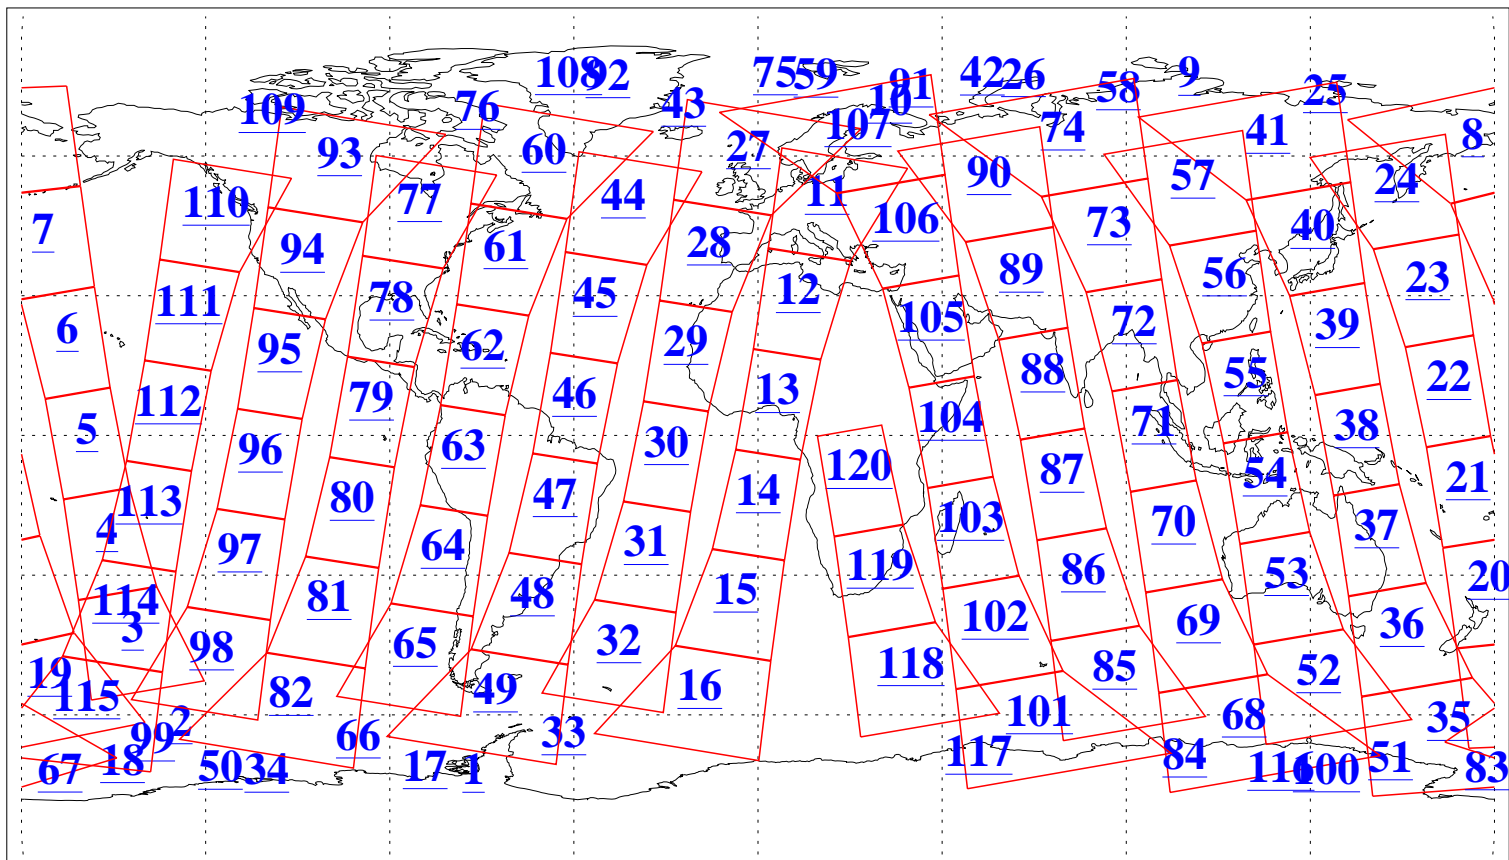

L1B Availability
AMSU Granules: 240
HSB Granules: 0
AIRS Granules: 240

4 Nov 2013
DoY 308
Aqua Day 4202
Granules: 1 to 120

Granules: 121 to 240

Legend: AMSU Available, HSB Available, AIRS Available

L1B Availability
AMSU Granules: 240
HSB Granules: 0
AIRS Granules: 240

4 Nov 2013
DoY 308
Aqua Day 4202

Ascending Granules

Descending Granules

Legend: AMSU Available, HSB Available, AIRS Available

L1B Availability
 AMSU Granules: 240
 HSB Granules: 0
 AIRS Granules: 240

4 Nov 2013
 DoY 308
 Aqua Day 4202

Northern Hemisphere Granules

Southern Hemisphere Granules

Legend: AMSU Available, HSB Available, AIRS Available