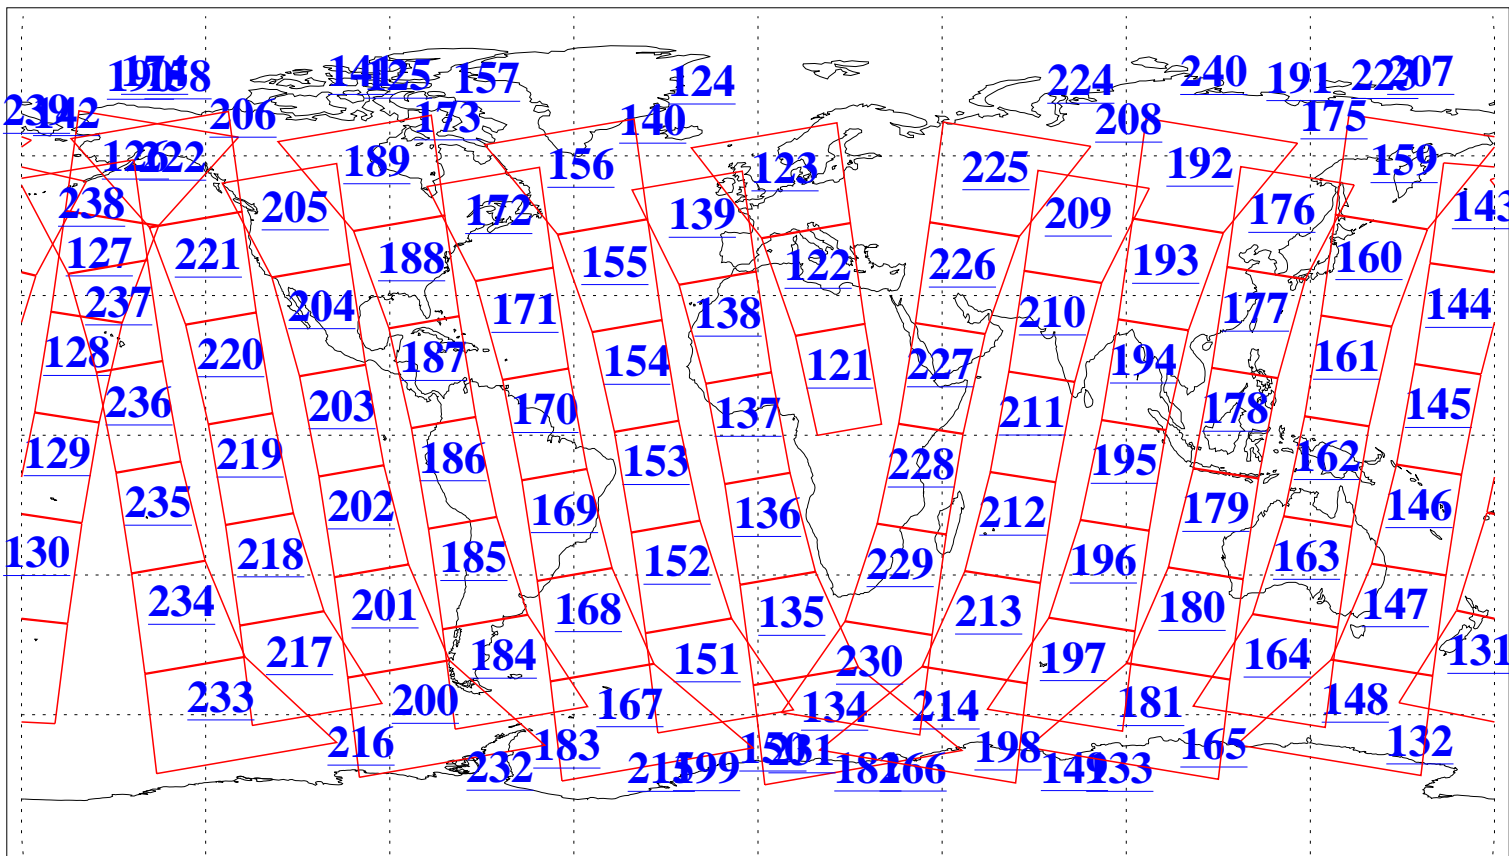

L1B Availability
AMSU Granules: 240
HSB Granules: 0
AIRS Granules: 240

4 Nov 2013
DoY 308
Aqua Day 4202
Granules: 1 to 120

Granules: 121 to 240

Legend: AMSU Available, HSB Available, AIRS Available

L1B Availability
AMSU Granules: 240
HSB Granules: 0
AIRS Granules: 240

4 Nov 2013
DoY 308
Aqua Day 4202

Ascending Granules

Descending Granules

Legend: AMSU Available, HSB Available, AIRS Available

L1B Availability
 AMSU Granules: 240
 HSB Granules: 0
 AIRS Granules: 240

4 Nov 2013
 DoY 308
 Aqua Day 4202

Northern Hemisphere Granules

Southern Hemisphere Granules

Legend: AMSU Available, HSB Available, AIRS Available