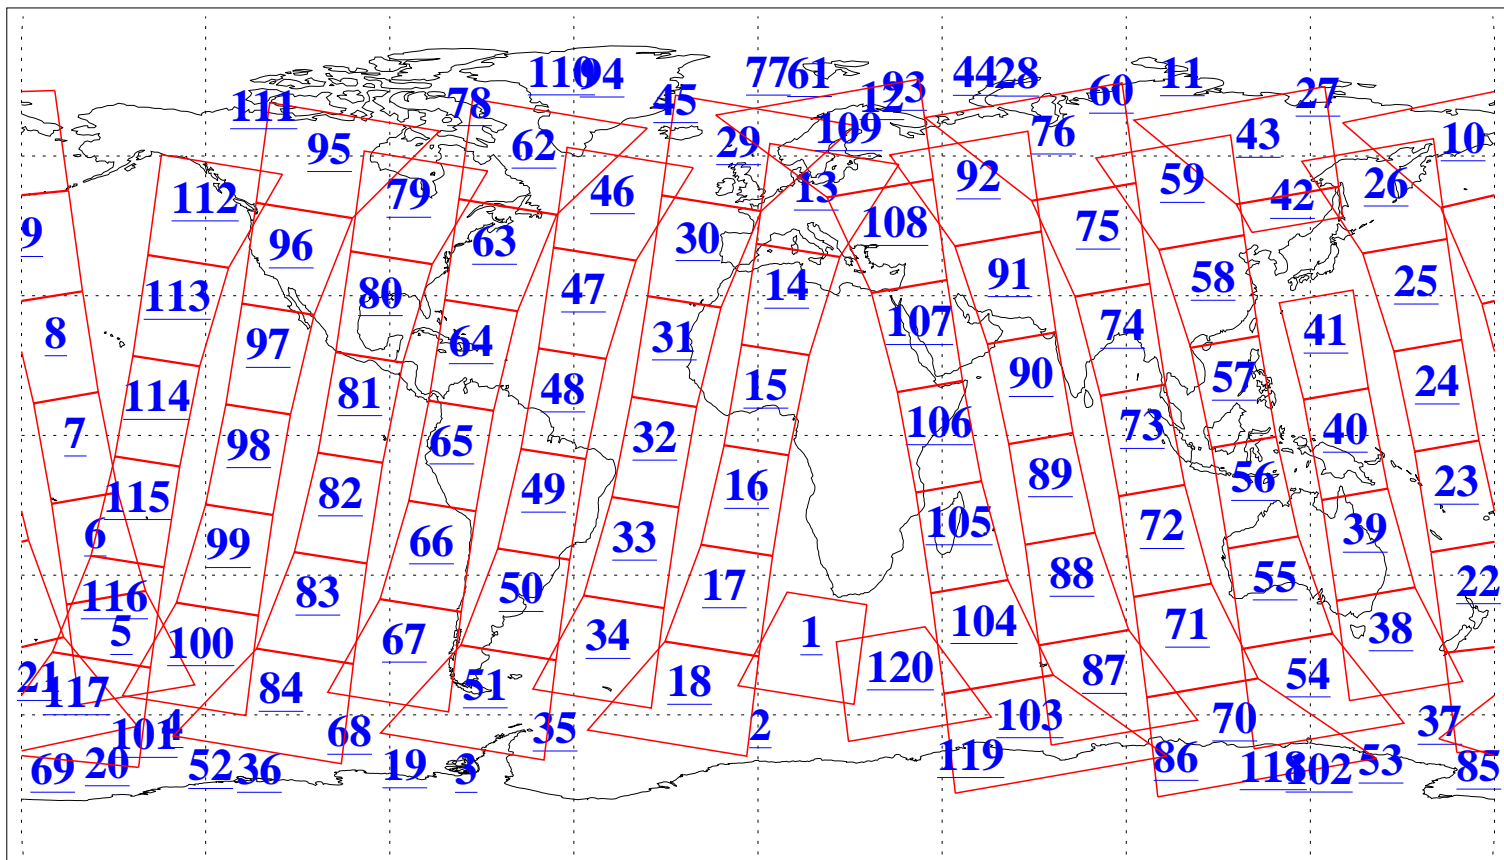

L1B Availability
AMSU Granules: 240
HSB Granules: 0
AIRS Granules: 240

2 Nov 2013
DoY 306
Aqua Day 4200
Granules: 1 to 120

Granules: 121 to 240

Legend: AMSU Available, HSB Available, AIRS Available

L1B Availability
AMSU Granules: 240
HSB Granules: 0
AIRS Granules: 240

2 Nov 2013
DoY 306
Aqua Day 4200

Ascending Granules

L1B Availability
 AMSU Granules: 240
 HSB Granules: 0
 AIRS Granules: 240

2 Nov 2013
 DoY 306
 Aqua Day 4200

Northern Hemisphere Granules

Southern Hemisphere Granules