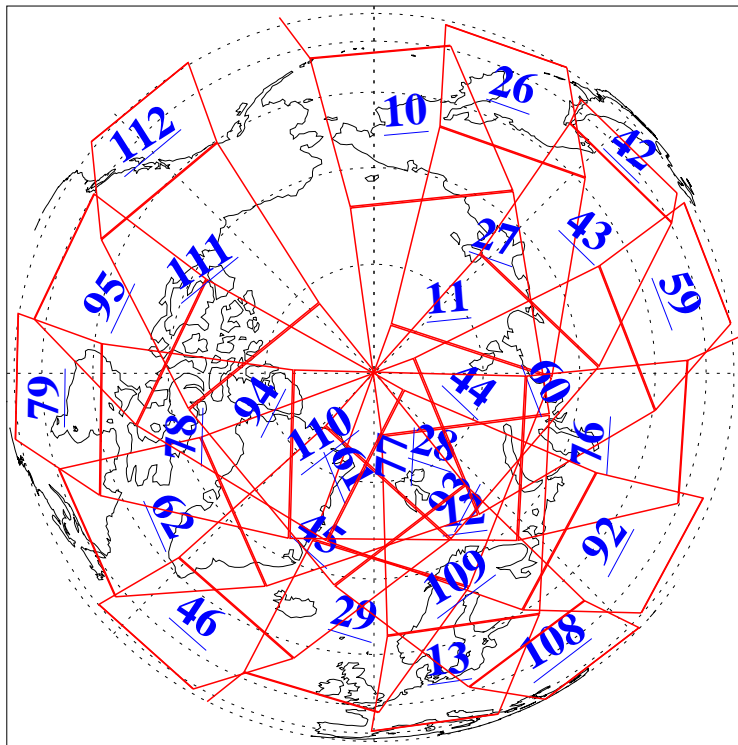

L1B Availability
AMSU Granules: 240
HSB Granules: 0
AIRS Granules: 240

2 Nov 2013
DoY 306
Aqua Day 4200
Granules: 1 to 120

Granules: 121 to 240

Legend: AMSU Available, HSB Available, AIRS Available

L1B Availability
AMSU Granules: 240
HSB Granules: 0
AIRS Granules: 240

2 Nov 2013
DoY 306
Aqua Day 4200

Ascending Granules

L1B Availability
 AMSU Granules: 240
 HSB Granules: 0
 AIRS Granules: 240

2 Nov 2013
 DoY 306
 Aqua Day 4200

Northern Hemisphere Granules

Southern Hemisphere Granules