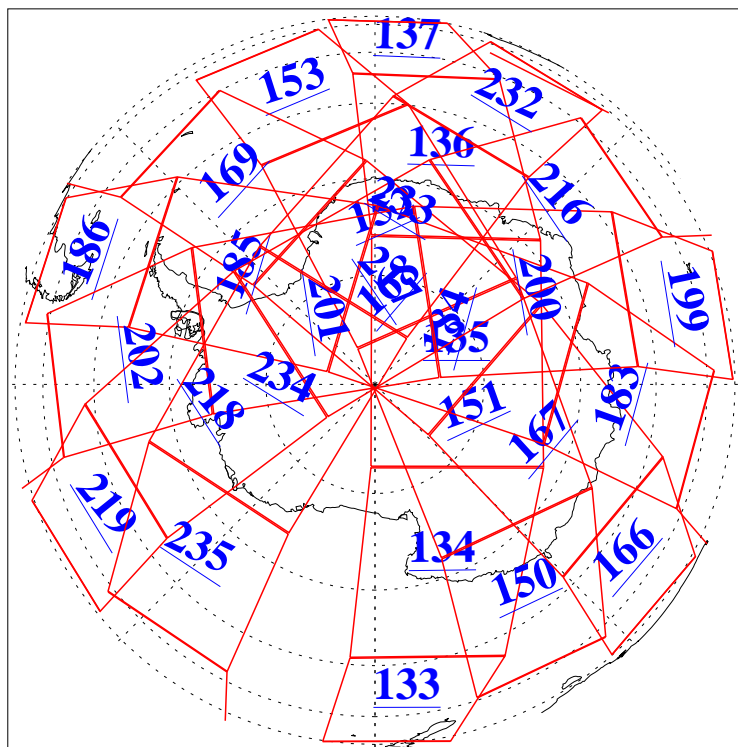

2 Nov 2013
DoY 306
Aqua Day 4200

Ascending Granules

L1B Availability
 AMSU Granules: 240
 HSB Granules: 0
 AIRS Granules: 240

2 Nov 2013
 DoY 306
 Aqua Day 4200

Northern Hemisphere Granules

Southern Hemisphere Granules

Legend: AMSU Available, HSB Available, AIRS Available