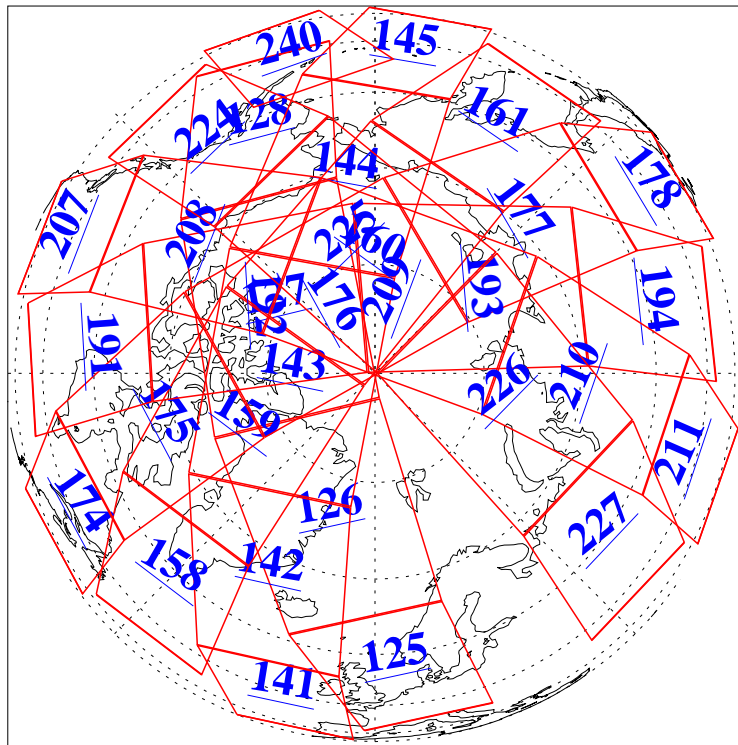

2 Nov 2013
DoY 306
Aqua Day 4200

Ascending Granules

L1B Availability
 AMSU Granules: 240
 HSB Granules: 0
 AIRS Granules: 240

2 Nov 2013
 DoY 306
 Aqua Day 4200

Northern Hemisphere Granules

Southern Hemisphere Granules