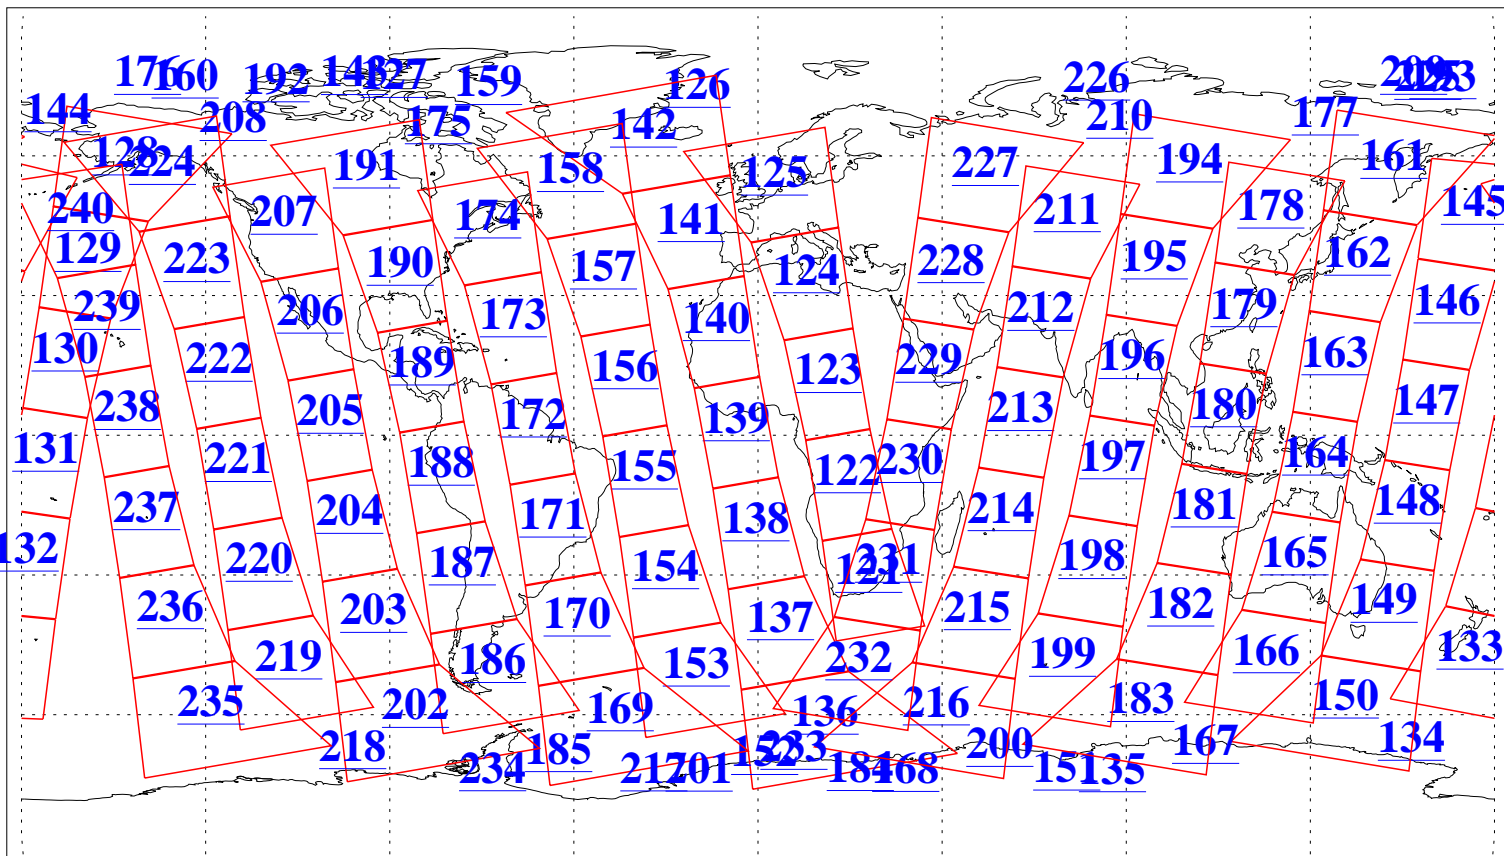

L1B Availability
AMSU Granules: 240
HSB Granules: 0
AIRS Granules: 240

2 Nov 2013
DoY 306
Aqua Day 4200
Granules: 1 to 120

Granules: 121 to 240

Legend: AMSU Available, HSB Available, AIRS Available

L1B Availability
AMSU Granules: 240
HSB Granules: 0
AIRS Granules: 240

2 Nov 2013
DoY 306
Aqua Day 4200

Ascending Granules

L1B Availability
 AMSU Granules: 240
 HSB Granules: 0
 AIRS Granules: 240

2 Nov 2013
 DoY 306
 Aqua Day 4200

Northern Hemisphere Granules

Southern Hemisphere Granules