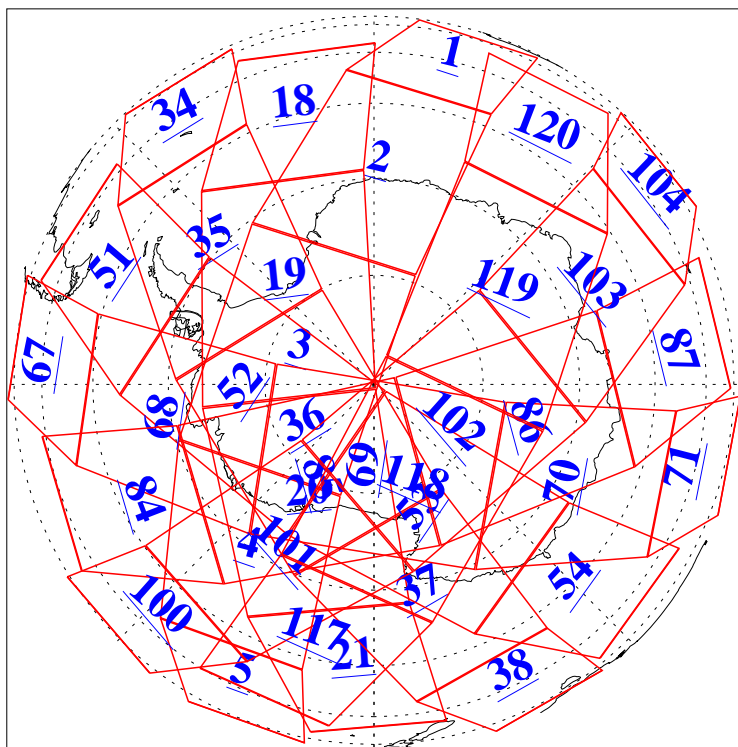

L1B Availability
AMSU Granules: 240
HSB Granules: 0
AIRS Granules: 240

2 Nov 2013
DoY 306
Aqua Day 4200
Granules: 1 to 120

Granules: 121 to 240

Legend: AMSU Available, HSB Available, AIRS Available

L1B Availability
AMSU Granules: 240
HSB Granules: 0
AIRS Granules: 240

2 Nov 2013
DoY 306
Aqua Day 4200

Ascending Granules

L1B Availability
 AMSU Granules: 240
 HSB Granules: 0
 AIRS Granules: 240

2 Nov 2013
 DoY 306
 Aqua Day 4200

Northern Hemisphere Granules

Southern Hemisphere Granules