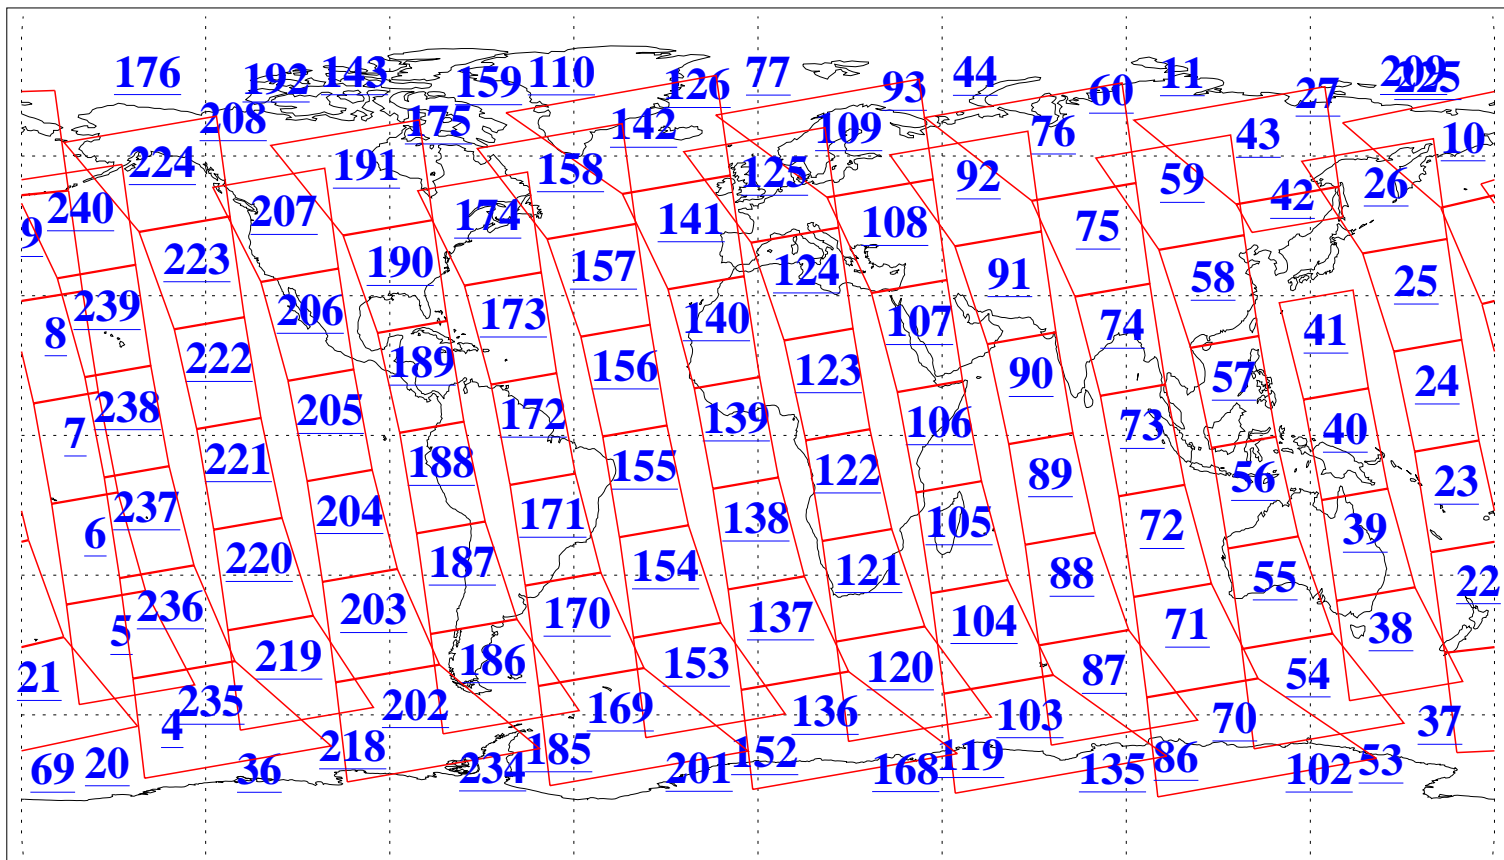

L1B Availability
AMSU Granules: 240
HSB Granules: 0
AIRS Granules: 240

2 Nov 2013
DoY 306
Aqua Day 4200
Granules: 1 to 120

Granules: 121 to 240

Legend: AMSU Available, HSB Available, AIRS Available

L1B Availability
AMSU Granules: 240
HSB Granules: 0
AIRS Granules: 240

2 Nov 2013
DoY 306
Aqua Day 4200

Ascending Granules

L1B Availability
 AMSU Granules: 240
 HSB Granules: 0
 AIRS Granules: 240

2 Nov 2013
 DoY 306
 Aqua Day 4200

Northern Hemisphere Granules

Southern Hemisphere Granules