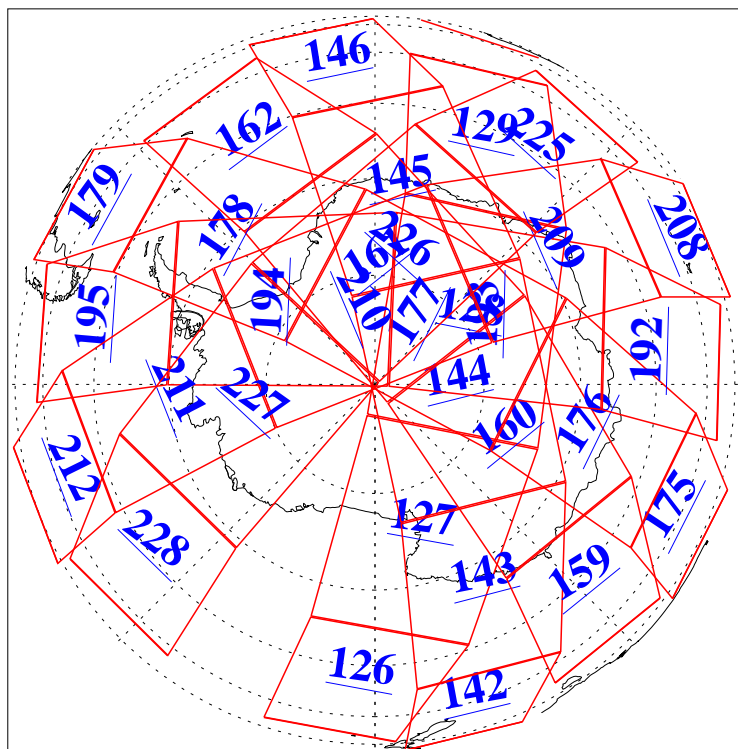

L1B Availability  
AMSU Granules: 240  
HSB Granules: 0  
AIRS Granules: 240

1 Nov 2013  
DoY 305  
Aqua Day 4199  
Granules: 1 to 120

Granules: 121 to 240

Legend: AMSU Available, HSB Available, AIRS Available

L1B Availability  
AMSU Granules: 240  
HSB Granules: 0  
AIRS Granules: 240

1 Nov 2013  
DoY 305  
Aqua Day 4199

Ascending Granules

Descending Granules

Legend: AMSU Available, HSB Available, AIRS Available

L1B Availability  
 AMSU Granules: 240  
 HSB Granules: 0  
 AIRS Granules: 240

1 Nov 2013  
 DoY 305  
 Aqua Day 4199

Northern Hemisphere Granules

Southern Hemisphere Granules

Legend: AMSU Available, HSB Available, AIRS Available