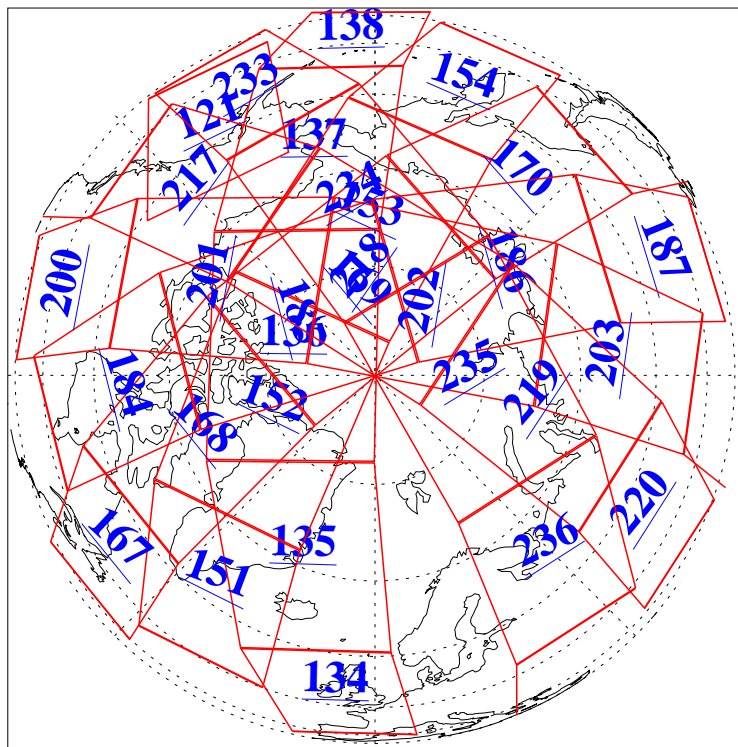

L1B Availability  
AMSU Granules: 240  
HSB Granules: 0  
AIRS Granules: 240

1 Nov 2013  
DoY 305  
Aqua Day 4199  
Granules: 1 to 120

Granules: 121 to 240

Legend: AMSU Available, HSB Available, AIRS Available

L1B Availability  
AMSU Granules: 240  
HSB Granules: 0  
AIRS Granules: 240

1 Nov 2013  
DoY 305  
Aqua Day 4199

Ascending Granules

Descending Granules

Legend: AMSU Available, HSB Available, AIRS Available

L1B Availability  
 AMSU Granules: 240  
 HSB Granules: 0  
 AIRS Granules: 240

1 Nov 2013  
 DoY 305  
 Aqua Day 4199

Northern Hemisphere Granules

Southern Hemisphere Granules

Legend: AMSU Available, HSB Available, AIRS Available