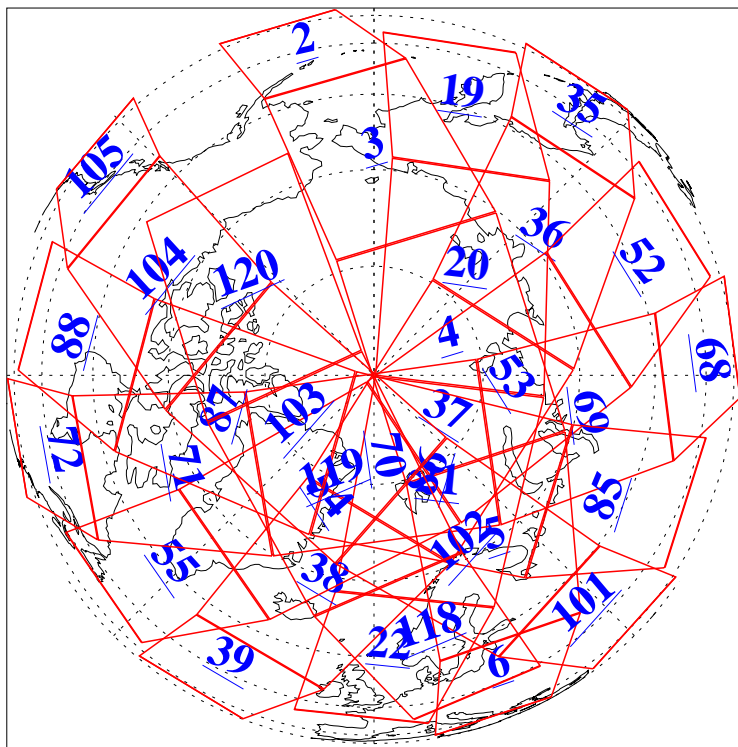

L1B Availability  
AMSU Granules: 240  
HSB Granules: 0  
AIRS Granules: 240

1 Nov 2013  
DoY 305  
Aqua Day 4199  
Granules: 1 to 120

Granules: 121 to 240

Legend: AMSU Available, HSB Available, AIRS Available

L1B Availability  
AMSU Granules: 240  
HSB Granules: 0  
AIRS Granules: 240

1 Nov 2013  
DoY 305  
Aqua Day 4199

Ascending Granules

Descending Granules

Legend: AMSU Available, HSB Available, AIRS Available

L1B Availability  
 AMSU Granules: 240  
 HSB Granules: 0  
 AIRS Granules: 240

1 Nov 2013  
 DoY 305  
 Aqua Day 4199

Northern Hemisphere Granules

Southern Hemisphere Granules

Legend: AMSU Available, HSB Available, AIRS Available