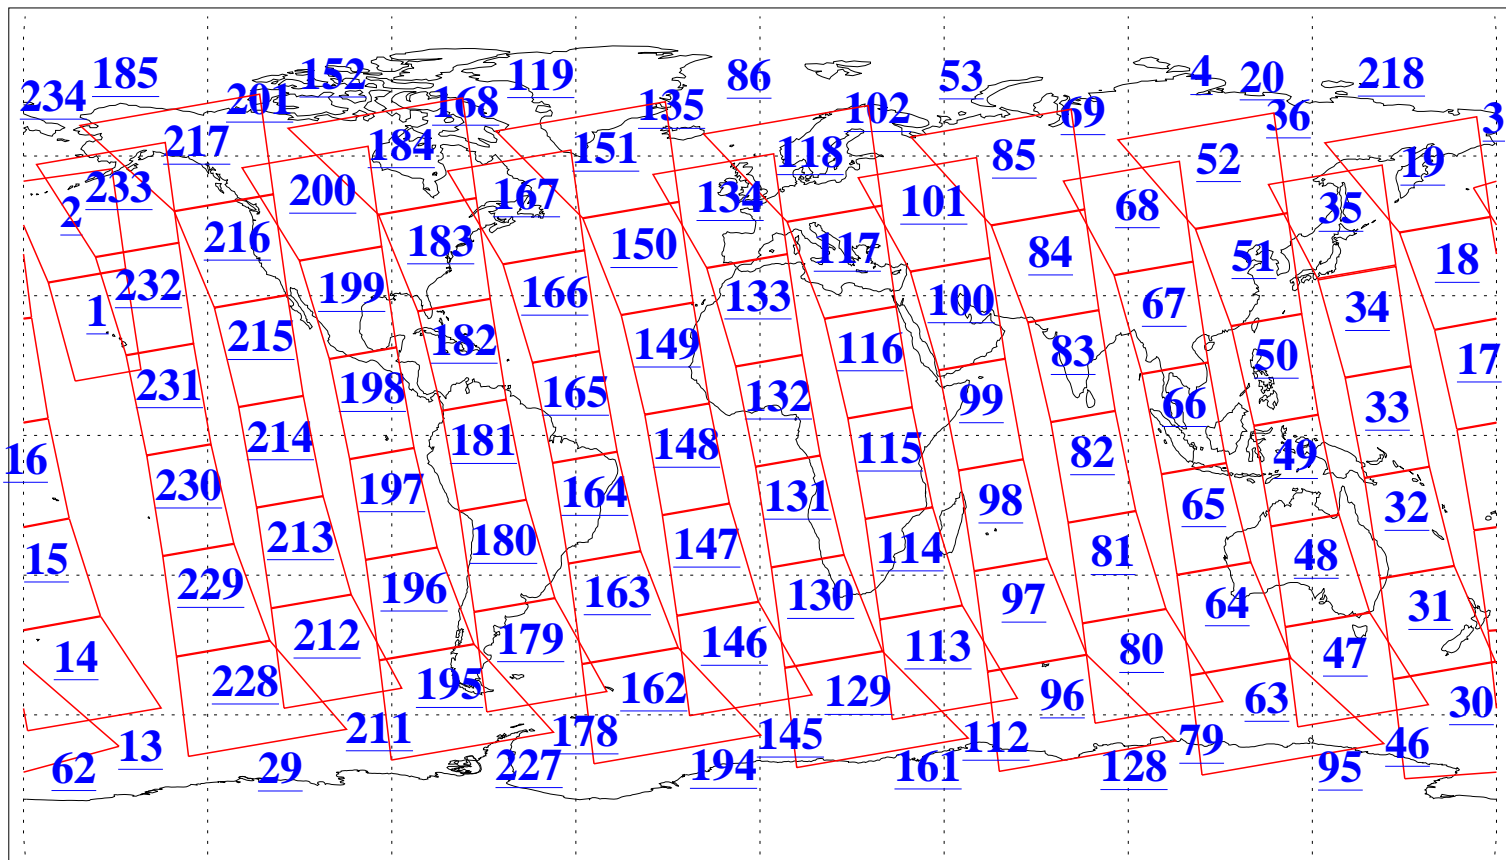

L1B Availability  
AMSU Granules: 240  
HSB Granules: 0  
AIRS Granules: 240

1 Nov 2013  
DoY 305  
Aqua Day 4199  
Granules: 1 to 120

Granules: 121 to 240

Legend: AMSU Available, HSB Available, AIRS Available

L1B Availability  
AMSU Granules: 240  
HSB Granules: 0  
AIRS Granules: 240

1 Nov 2013  
DoY 305  
Aqua Day 4199

Ascending Granules

Descending Granules

Legend: AMSU Available, HSB Available, AIRS Available

L1B Availability  
 AMSU Granules: 240  
 HSB Granules: 0  
 AIRS Granules: 240

1 Nov 2013  
 DoY 305  
 Aqua Day 4199

Northern Hemisphere Granules

Southern Hemisphere Granules

Legend: AMSU Available, HSB Available, AIRS Available