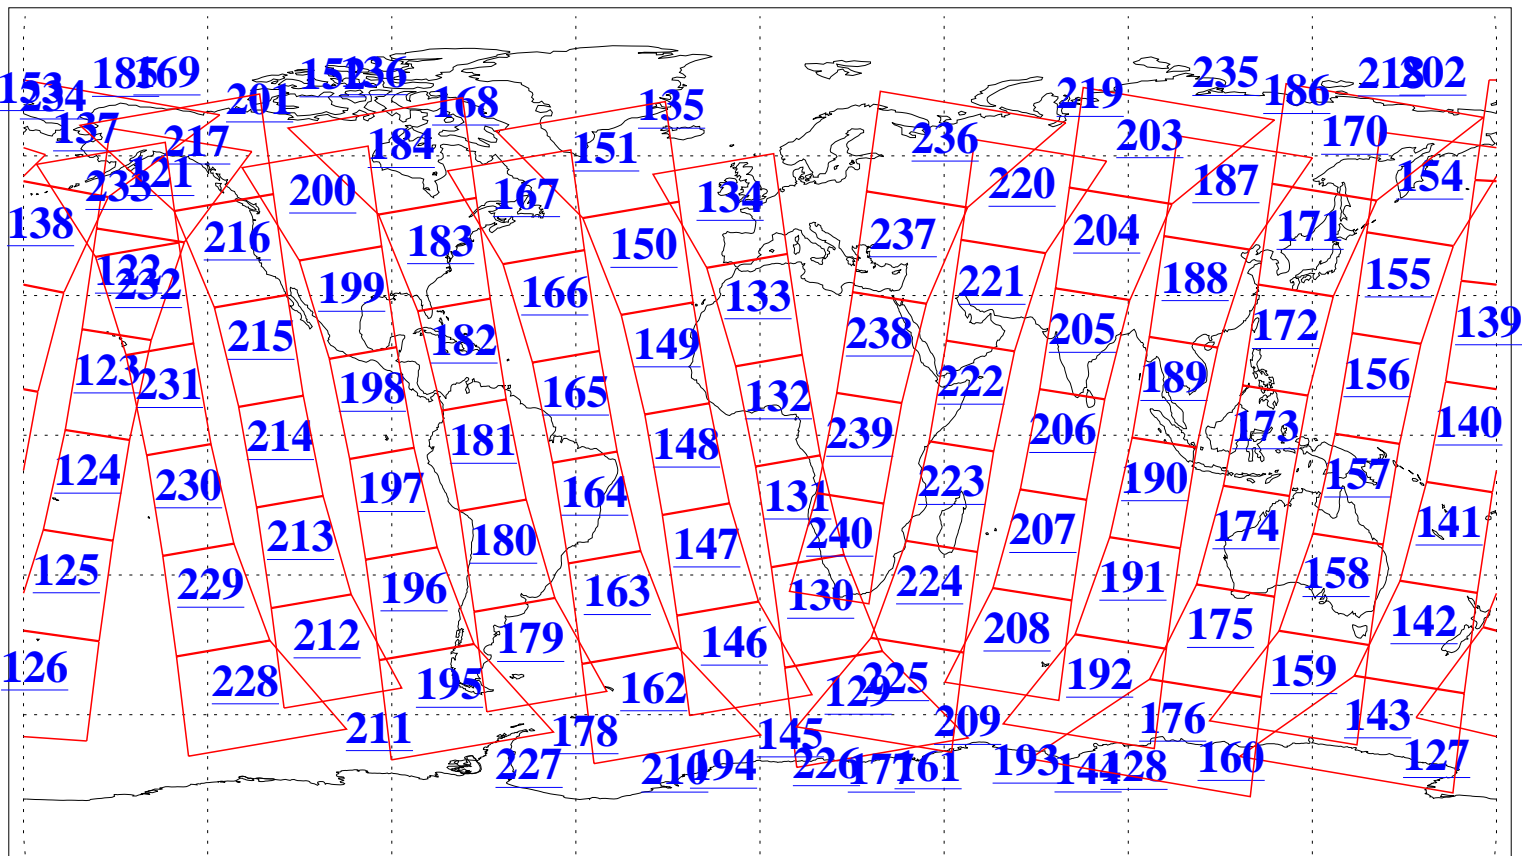

L1B Availability  
AMSU Granules: 240  
HSB Granules: 0  
AIRS Granules: 240

1 Nov 2013  
DoY 305  
Aqua Day 4199  
Granules: 1 to 120

Granules: 121 to 240

Legend: AMSU Available, HSB Available, AIRS Available

L1B Availability  
AMSU Granules: 240  
HSB Granules: 0  
AIRS Granules: 240

1 Nov 2013  
DoY 305  
Aqua Day 4199

Ascending Granules

Descending Granules

Legend: AMSU Available, HSB Available, AIRS Available

L1B Availability  
 AMSU Granules: 240  
 HSB Granules: 0  
 AIRS Granules: 240

1 Nov 2013  
 DoY 305  
 Aqua Day 4199

Northern Hemisphere Granules

Southern Hemisphere Granules

Legend: AMSU Available, HSB Available, AIRS Available