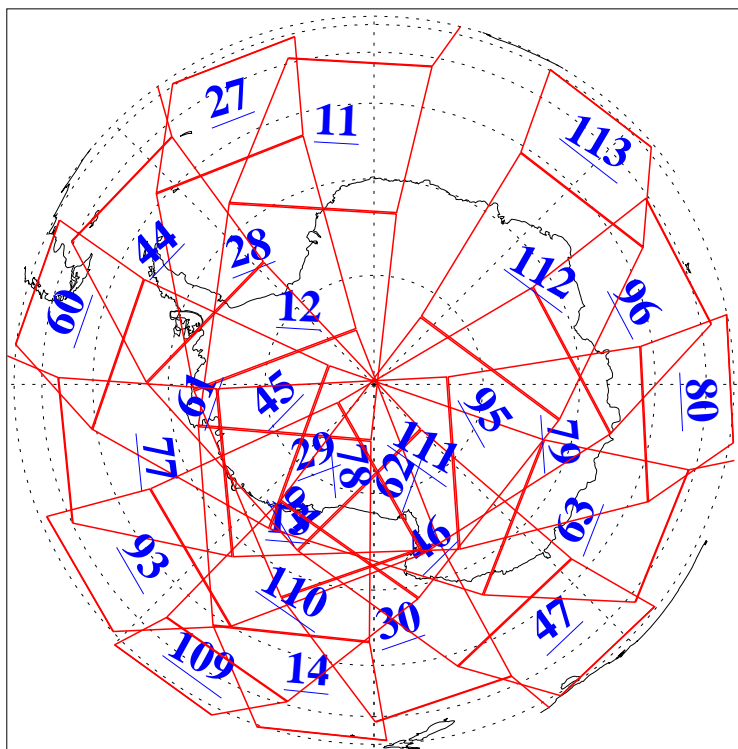

L1B Availability  
AMSU Granules: 240  
HSB Granules: 0  
AIRS Granules: 240

1 Nov 2013  
DoY 305  
Aqua Day 4199  
Granules: 1 to 120

Granules: 121 to 240

Legend: AMSU Available, HSB Available, AIRS Available

L1B Availability  
AMSU Granules: 240  
HSB Granules: 0  
AIRS Granules: 240

1 Nov 2013  
DoY 305  
Aqua Day 4199

Ascending Granules

Descending Granules

Legend: AMSU Available, HSB Available, AIRS Available

L1B Availability  
 AMSU Granules: 240  
 HSB Granules: 0  
 AIRS Granules: 240

1 Nov 2013  
 DoY 305  
 Aqua Day 4199

Northern Hemisphere Granules

Southern Hemisphere Granules

Legend: AMSU Available, HSB Available, AIRS Available