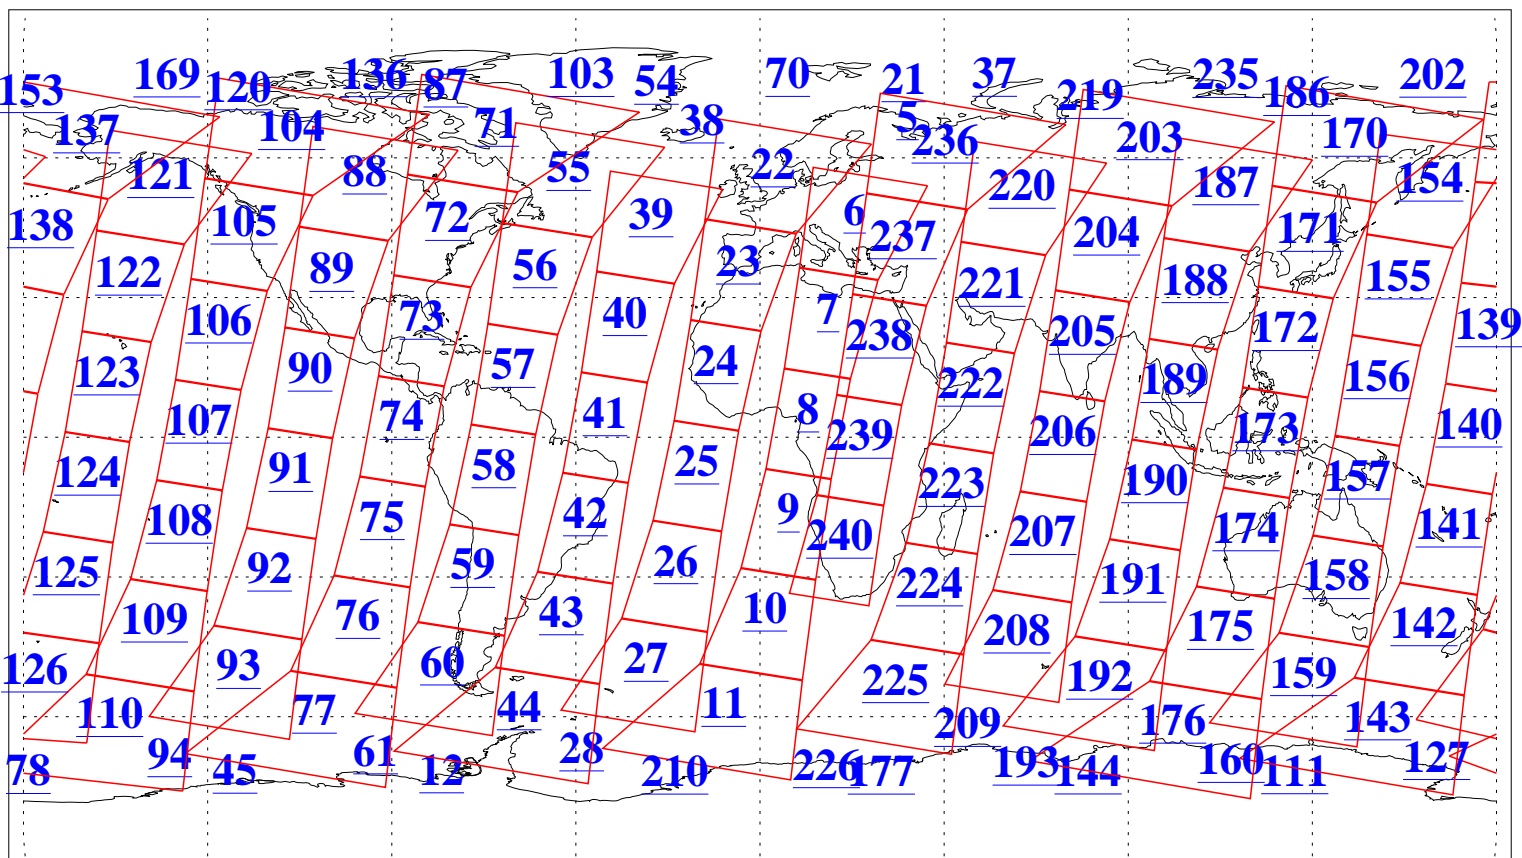

L1B Availability  
AMSU Granules: 240  
HSB Granules: 0  
AIRS Granules: 240

1 Nov 2013  
DoY 305  
Aqua Day 4199  
Granules: 1 to 120

Granules: 121 to 240

Legend: AMSU Available, HSB Available, AIRS Available

L1B Availability  
AMSU Granules: 240  
HSB Granules: 0  
AIRS Granules: 240

1 Nov 2013  
DoY 305  
Aqua Day 4199

Ascending Granules

Descending Granules

Legend: AMSU Available, HSB Available, AIRS Available

L1B Availability  
 AMSU Granules: 240  
 HSB Granules: 0  
 AIRS Granules: 240

1 Nov 2013  
 DoY 305  
 Aqua Day 4199

Northern Hemisphere Granules

Southern Hemisphere Granules

Legend: AMSU Available, HSB Available, AIRS Available