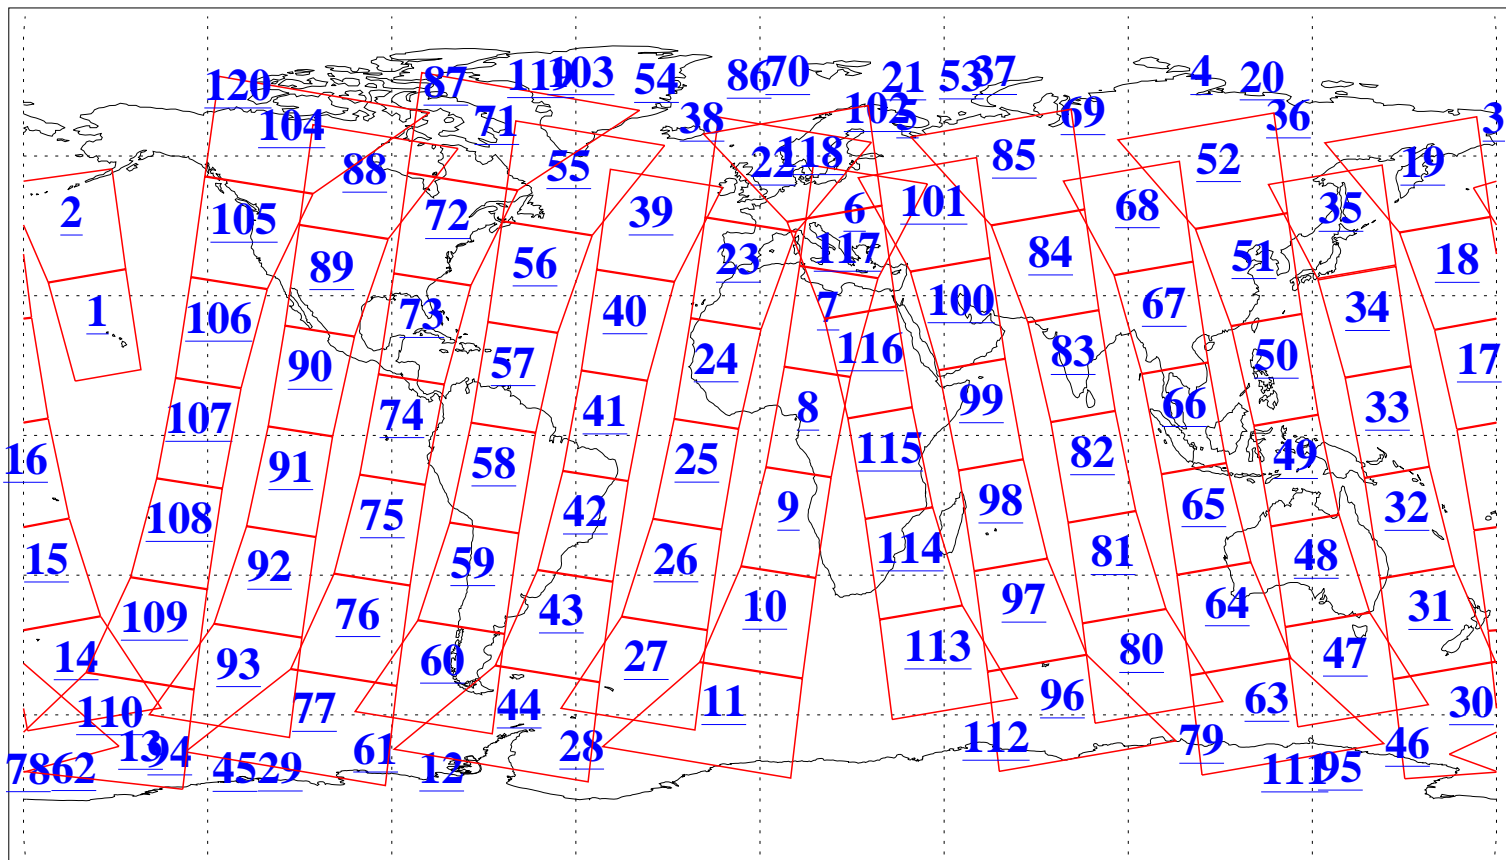

L1B Availability  
AMSU Granules: 240  
HSB Granules: 0  
AIRS Granules: 240

1 Nov 2013  
DoY 305  
Aqua Day 4199  
Granules: 1 to 120

Granules: 121 to 240

Legend: AMSU Available, HSB Available, AIRS Available

L1B Availability  
AMSU Granules: 240  
HSB Granules: 0  
AIRS Granules: 240

1 Nov 2013  
DoY 305  
Aqua Day 4199

Ascending Granules

Descending Granules

Legend: AMSU Available, HSB Available, AIRS Available

L1B Availability  
 AMSU Granules: 240  
 HSB Granules: 0  
 AIRS Granules: 240

1 Nov 2013  
 DoY 305  
 Aqua Day 4199

Northern Hemisphere Granules

Southern Hemisphere Granules

Legend: AMSU Available, HSB Available, AIRS Available