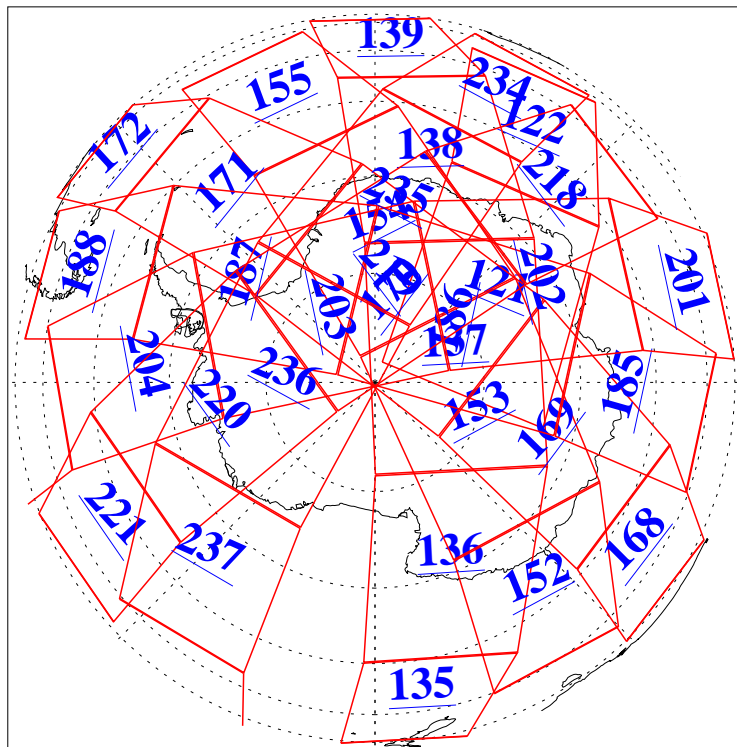

L1B Availability
AMSU Granules: 240
HSB Granules: 0
AIRS Granules: 239

31 Oct 2013
DoY 304
Aqua Day 4198
Granules: 1 to 120

Granules: 121 to 240

Legend: AMSU Available, HSB Available, AIRS Available

L1B Availability
AMSU Granules: 240
HSB Granules: 0
AIRS Granules: 239

31 Oct 2013
DoY 304
Aqua Day 4198

Ascending Granules

Descending Granules

Legend: AMSU Available, HSB Available, AIRS Available

L1B Availability
 AMSU Granules: 240
 HSB Granules: 0
 AIRS Granules: 239

31 Oct 2013
 DoY 304
 Aqua Day 4198

Northern Hemisphere Granules

Southern Hemisphere Granules

Legend: AMSU Available, HSB Available, AIRS Available