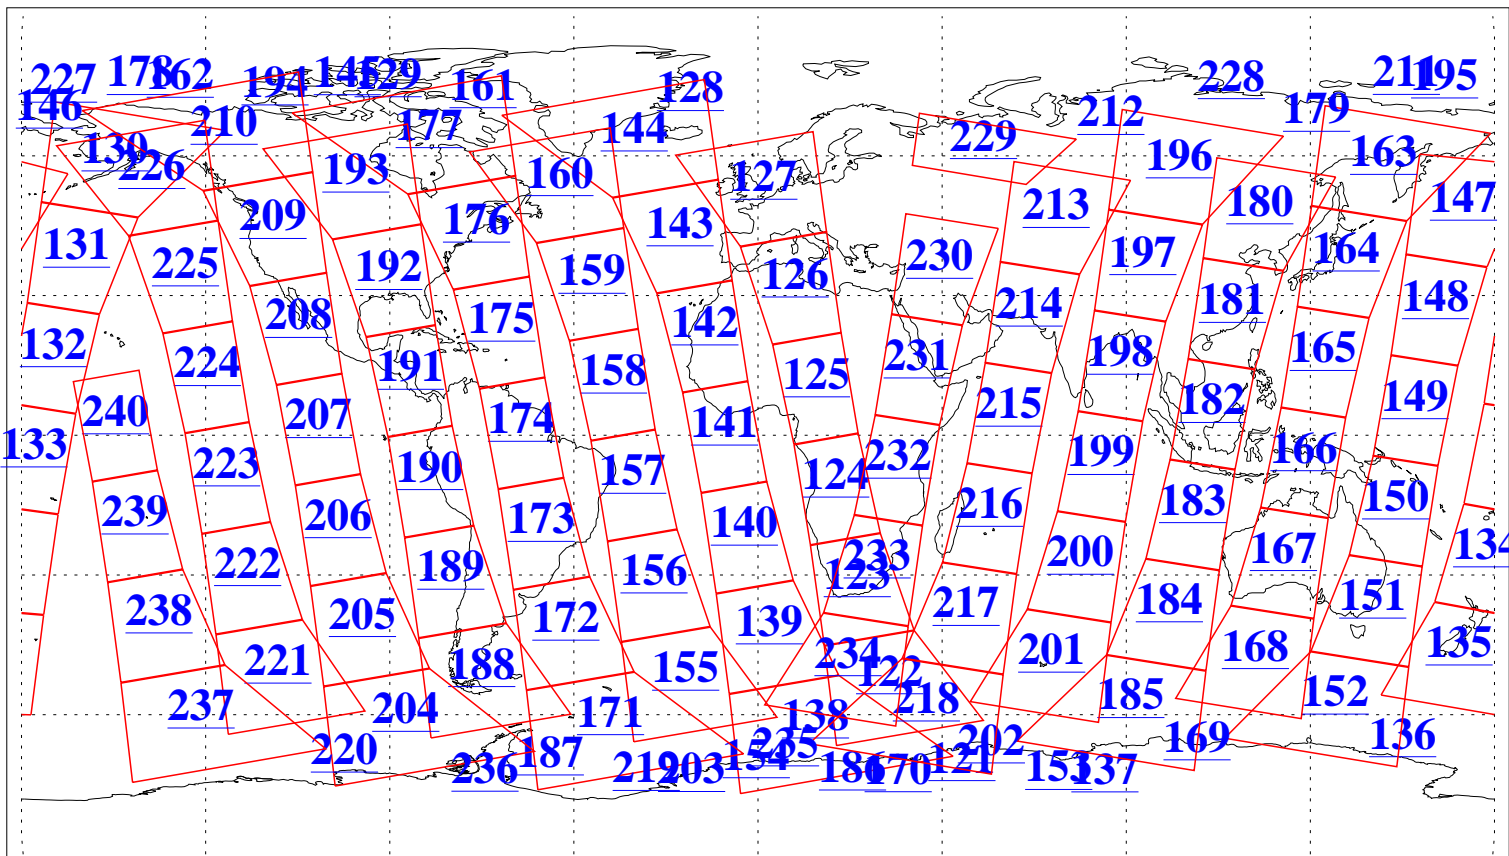

L1B Availability
AMSU Granules: 240
HSB Granules: 0
AIRS Granules: 239

31 Oct 2013
DoY 304
Aqua Day 4198
Granules: 1 to 120

Granules: 121 to 240

Legend: AMSU Available, HSB Available, AIRS Available

L1B Availability
AMSU Granules: 240
HSB Granules: 0
AIRS Granules: 239

31 Oct 2013
DoY 304
Aqua Day 4198

Ascending Granules

Descending Granules

Legend: AMSU Available, HSB Available, AIRS Available

L1B Availability
 AMSU Granules: 240
 HSB Granules: 0
 AIRS Granules: 239

31 Oct 2013
 DoY 304
 Aqua Day 4198

Northern Hemisphere Granules

Southern Hemisphere Granules

Legend: AMSU Available, HSB Available, AIRS Available