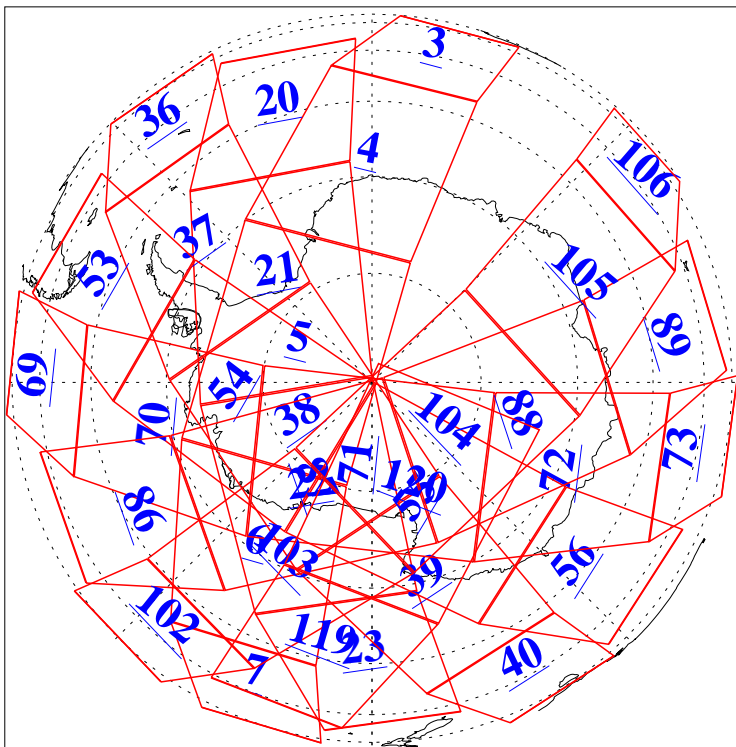

L1B Availability
AMSU Granules: 240
HSB Granules: 0
AIRS Granules: 239

31 Oct 2013
DoY 304
Aqua Day 4198
Granules: 1 to 120

Granules: 121 to 240

Legend: AMSU Available, HSB Available, AIRS Available

L1B Availability
AMSU Granules: 240
HSB Granules: 0
AIRS Granules: 239

31 Oct 2013
DoY 304
Aqua Day 4198

Ascending Granules

Descending Granules

Legend: AMSU Available, HSB Available, AIRS Available

L1B Availability
 AMSU Granules: 240
 HSB Granules: 0
 AIRS Granules: 239

31 Oct 2013
 DoY 304
 Aqua Day 4198

Northern Hemisphere Granules

Southern Hemisphere Granules

Legend: AMSU Available, HSB Available, AIRS Available