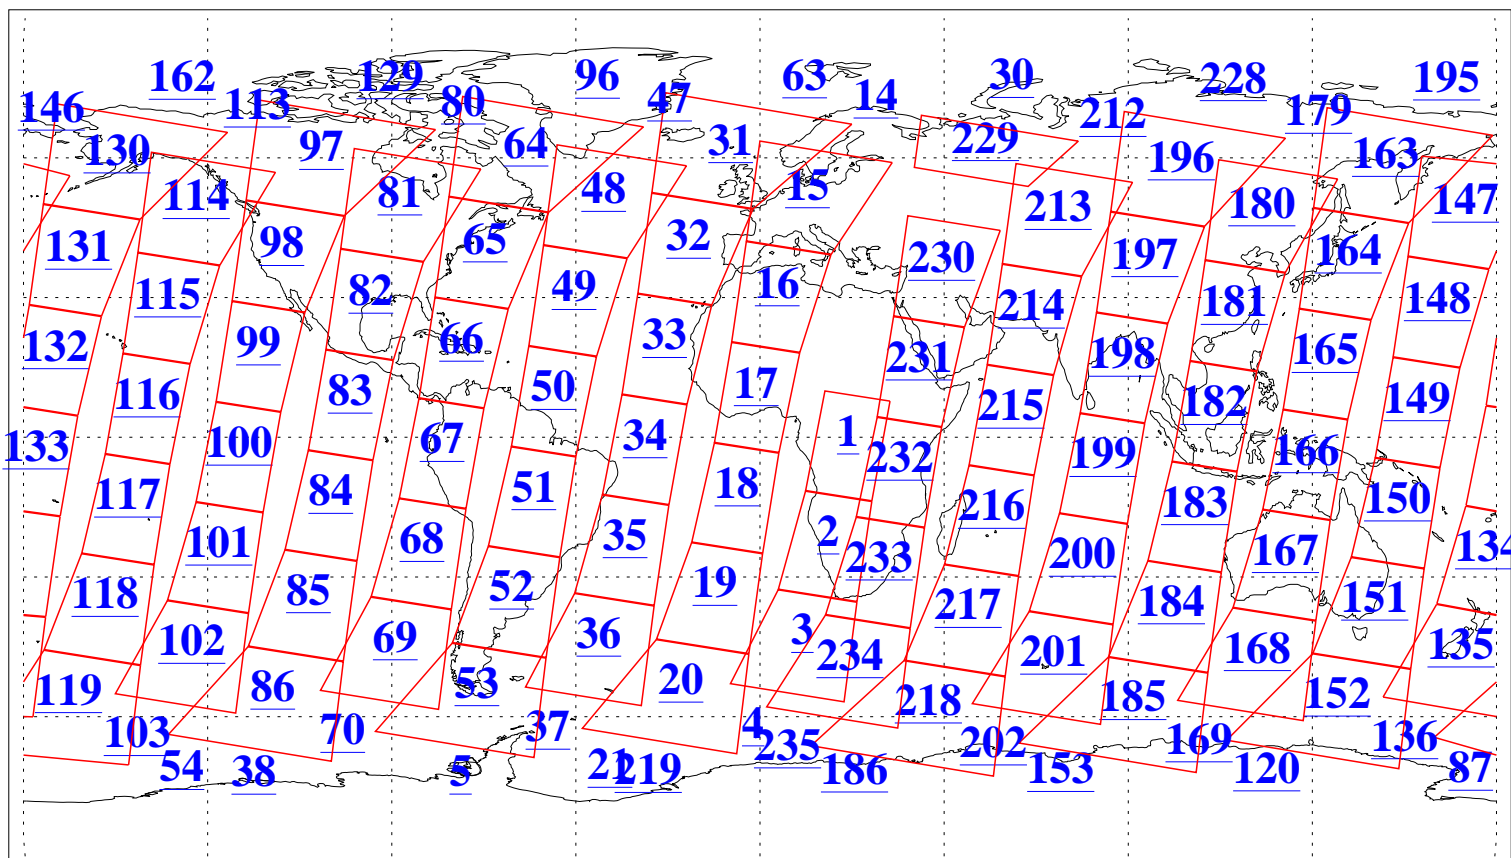

L1B Availability
AMSU Granules: 240
HSB Granules: 0
AIRS Granules: 239

31 Oct 2013
DoY 304
Aqua Day 4198
Granules: 1 to 120

Granules: 121 to 240

Legend: AMSU Available, HSB Available, AIRS Available

L1B Availability
AMSU Granules: 240
HSB Granules: 0
AIRS Granules: 239

31 Oct 2013
DoY 304
Aqua Day 4198

Ascending Granules

Descending Granules

Legend: AMSU Available, HSB Available, AIRS Available

L1B Availability
 AMSU Granules: 240
 HSB Granules: 0
 AIRS Granules: 239

31 Oct 2013
 DoY 304
 Aqua Day 4198

Northern Hemisphere Granules

Southern Hemisphere Granules

Legend: AMSU Available, HSB Available, AIRS Available