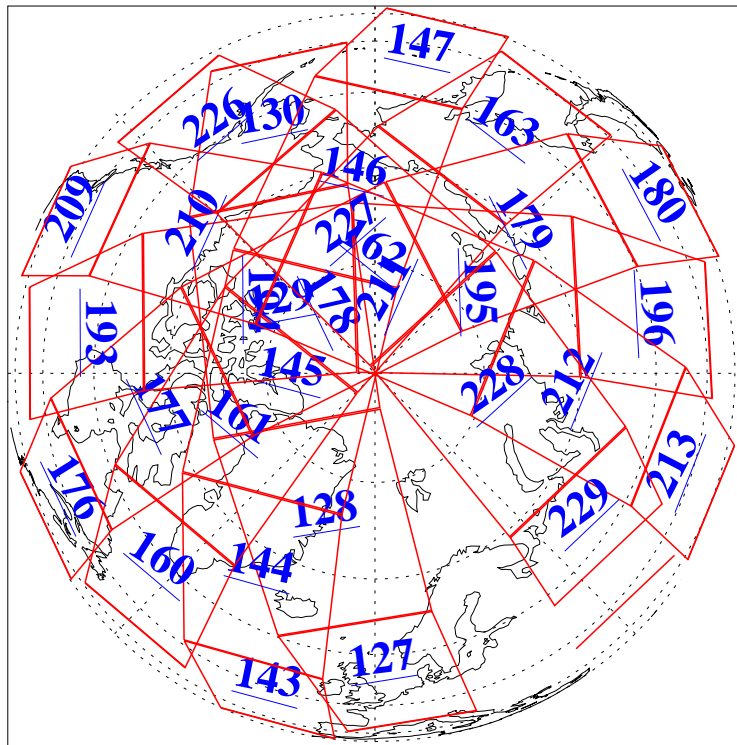

31 Oct 2013
DoY 304
Aqua Day 4198

Ascending Granules

Descending Granules

Legend: AMSU Available, HSB Available, AIRS Available

L1B Availability
 AMSU Granules: 240
 HSB Granules: 0
 AIRS Granules: 239

31 Oct 2013
 DoY 304
 Aqua Day 4198

Northern Hemisphere Granules

Southern Hemisphere Granules

Legend: AMSU Available, HSB Available, AIRS Available