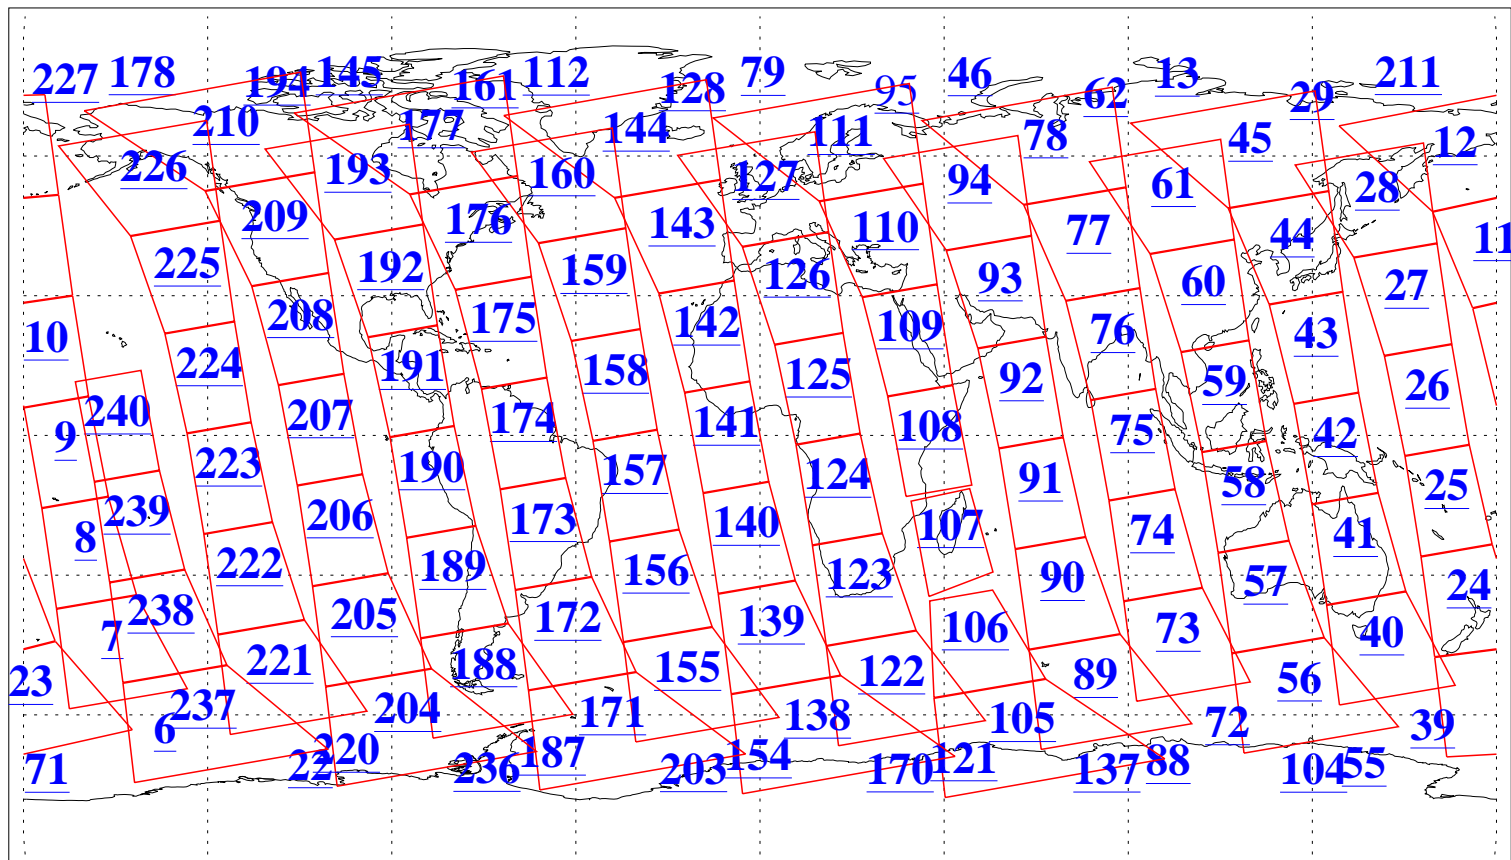

L1B Availability
AMSU Granules: 240
HSB Granules: 0
AIRS Granules: 239

31 Oct 2013
DoY 304
Aqua Day 4198
Granules: 1 to 120

Granules: 121 to 240

Legend: AMSU Available, HSB Available, AIRS Available

L1B Availability
AMSU Granules: 240
HSB Granules: 0
AIRS Granules: 239

31 Oct 2013
DoY 304
Aqua Day 4198

Ascending Granules

Descending Granules

Legend: AMSU Available, HSB Available, AIRS Available

L1B Availability
 AMSU Granules: 240
 HSB Granules: 0
 AIRS Granules: 239

31 Oct 2013
 DoY 304
 Aqua Day 4198

Northern Hemisphere Granules

Southern Hemisphere Granules

Legend: AMSU Available, HSB Available, AIRS Available