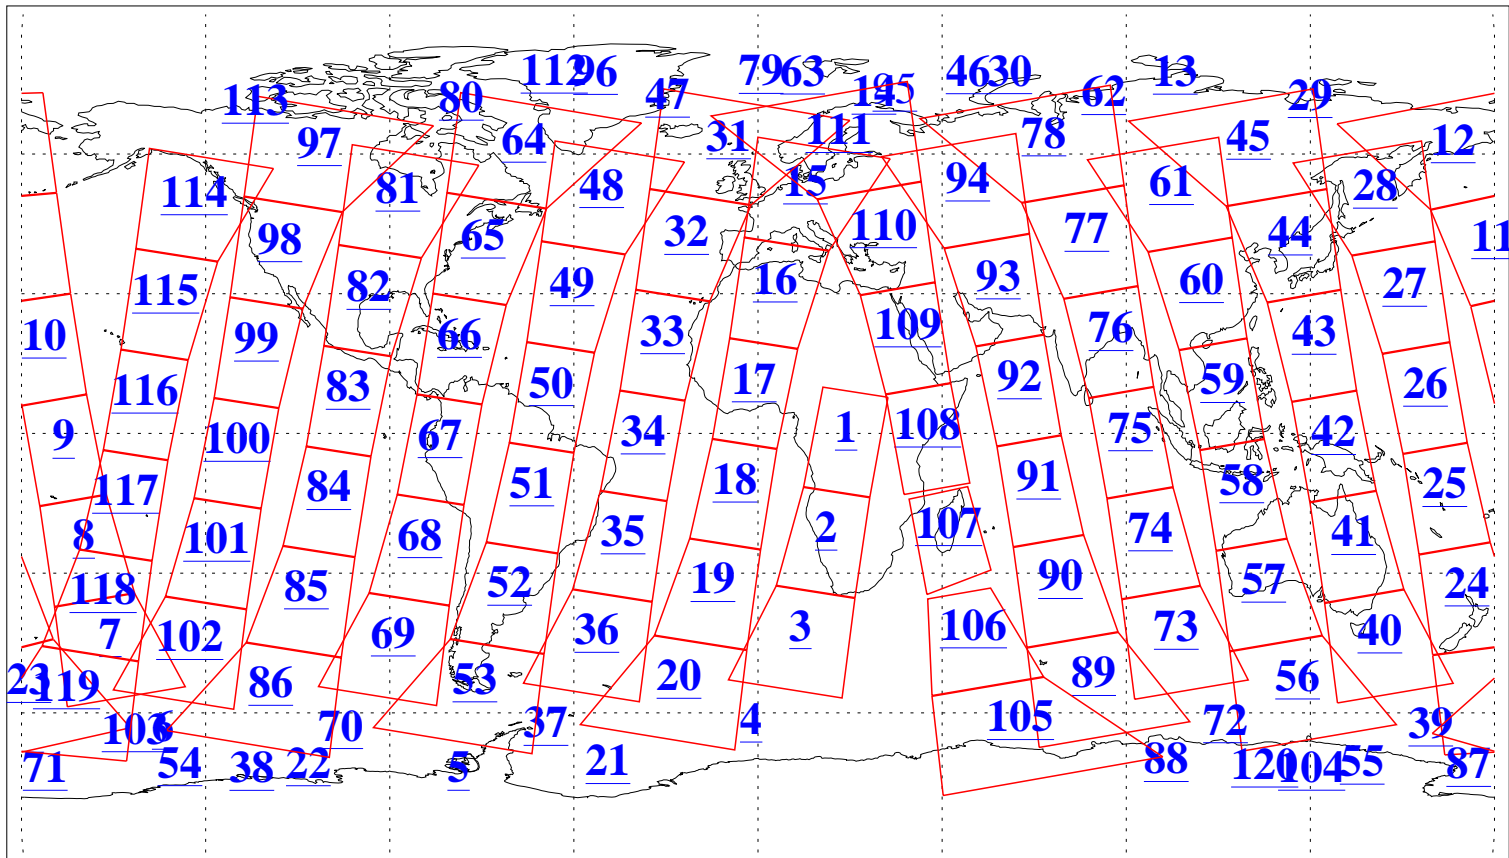

L1B Availability
AMSU Granules: 240
HSB Granules: 0
AIRS Granules: 239

31 Oct 2013
DoY 304
Aqua Day 4198
Granules: 1 to 120

Granules: 121 to 240

Legend: AMSU Available, HSB Available, AIRS Available

L1B Availability
AMSU Granules: 240
HSB Granules: 0
AIRS Granules: 239

31 Oct 2013
DoY 304
Aqua Day 4198

Ascending Granules

Descending Granules

Legend: AMSU Available, HSB Available, AIRS Available

L1B Availability
 AMSU Granules: 240
 HSB Granules: 0
 AIRS Granules: 239

31 Oct 2013
 DoY 304
 Aqua Day 4198

Northern Hemisphere Granules

Southern Hemisphere Granules

Legend: AMSU Available, HSB Available, AIRS Available