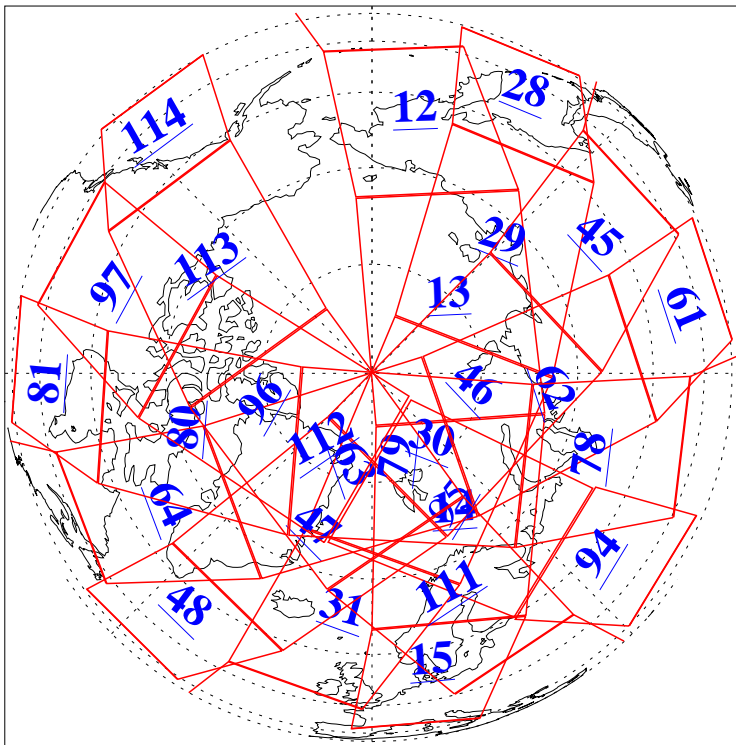

L1B Availability
AMSU Granules: 240
HSB Granules: 0
AIRS Granules: 239

31 Oct 2013
DoY 304
Aqua Day 4198
Granules: 1 to 120

Granules: 121 to 240

Legend: AMSU Available, HSB Available, AIRS Available

L1B Availability
AMSU Granules: 240
HSB Granules: 0
AIRS Granules: 239

31 Oct 2013
DoY 304
Aqua Day 4198

Ascending Granules

Descending Granules

Legend: AMSU Available, HSB Available, AIRS Available

L1B Availability
 AMSU Granules: 240
 HSB Granules: 0
 AIRS Granules: 239

31 Oct 2013
 DoY 304
 Aqua Day 4198

Northern Hemisphere Granules

Southern Hemisphere Granules

Legend: AMSU Available, HSB Available, AIRS Available