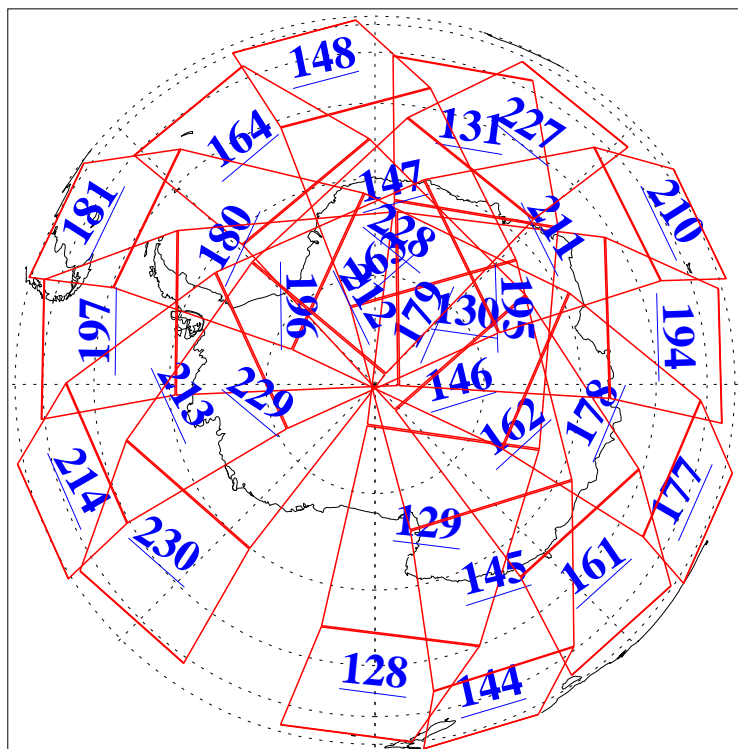

Legend: AMSU Available, HSB Available, AIRS Available