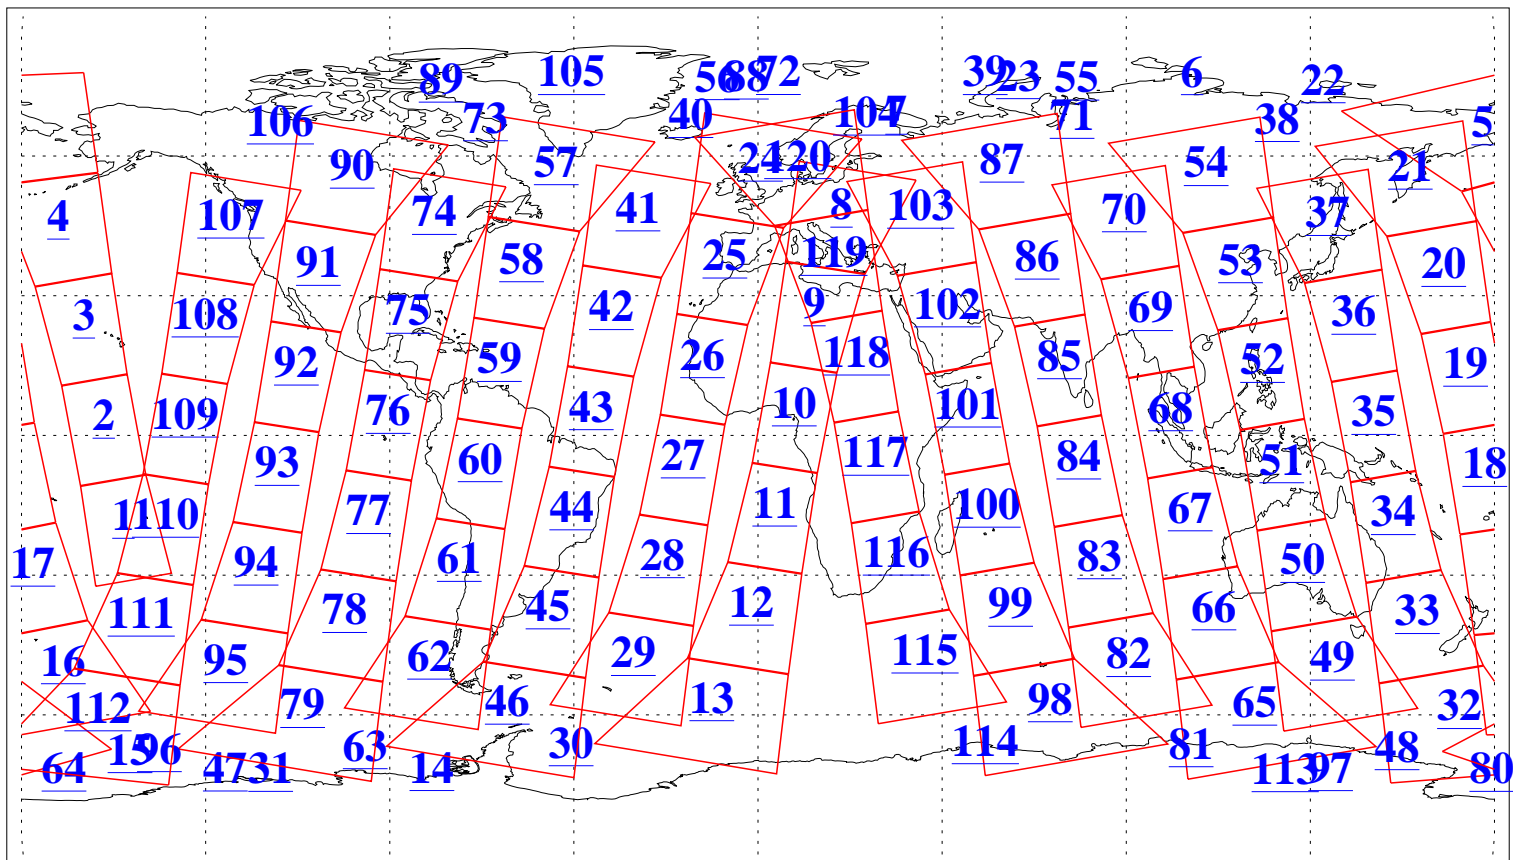

L1B Availability
AMSU Granules: 240
HSB Granules: 0
AIRS Granules: 240

30 Oct 2013
DoY 303
Aqua Day 4197
Granules: 1 to 120

Granules: 121 to 240

Legend: AMSU Available, *HSB Available*, **AIRS Available**

L1B Availability
AMSU Granules: 240
HSB Granules: 0
AIRS Granules: 240

30 Oct 2013
DoY 303
Aqua Day 4197

Ascending Granules

Descending Granules

Legend: AMSU Available, HSB Available, AIRS Available

L1B Availability
 AMSU Granules: 240
 HSB Granules: 0
 AIRS Granules: 240

30 Oct 2013
 DoY 303
 Aqua Day 4197

Northern Hemisphere Granules

Southern Hemisphere Granules

Legend: AMSU Available, HSB Available, AIRS Available