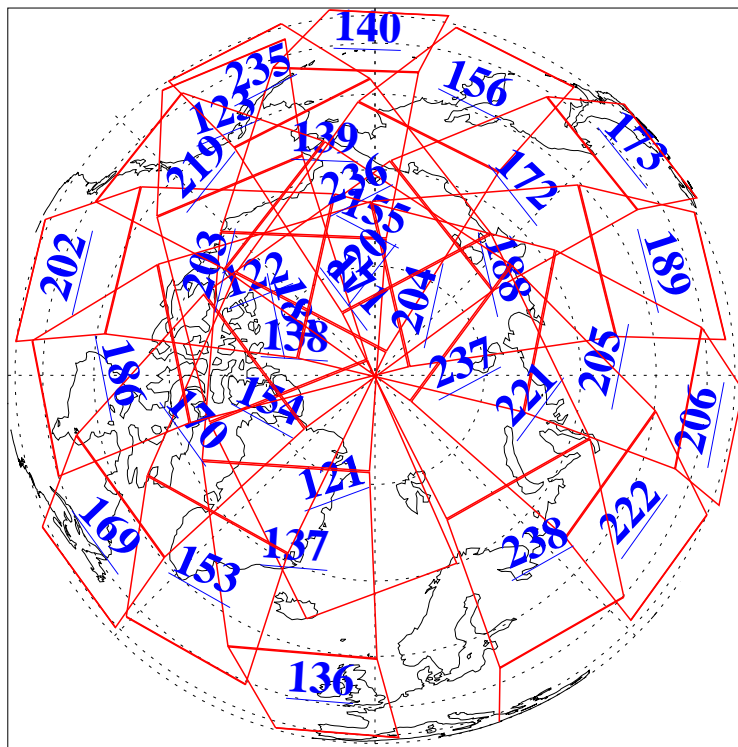

L1B Availability
AMSU Granules: 240
HSB Granules: 0
AIRS Granules: 240

30 Oct 2013
DoY 303
Aqua Day 4197
Granules: 1 to 120

Granules: 121 to 240

Legend: AMSU Available, *HSB Available*, **AIRS Available**

L1B Availability
AMSU Granules: 240
HSB Granules: 0
AIRS Granules: 240

30 Oct 2013
DoY 303
Aqua Day 4197

Ascending Granules

Descending Granules

Legend: AMSU Available, HSB Available, AIRS Available

L1B Availability
 AMSU Granules: 240
 HSB Granules: 0
 AIRS Granules: 240

30 Oct 2013
 DoY 303
 Aqua Day 4197

Northern Hemisphere Granules

Southern Hemisphere Granules

Legend: AMSU Available, HSB Available, AIRS Available