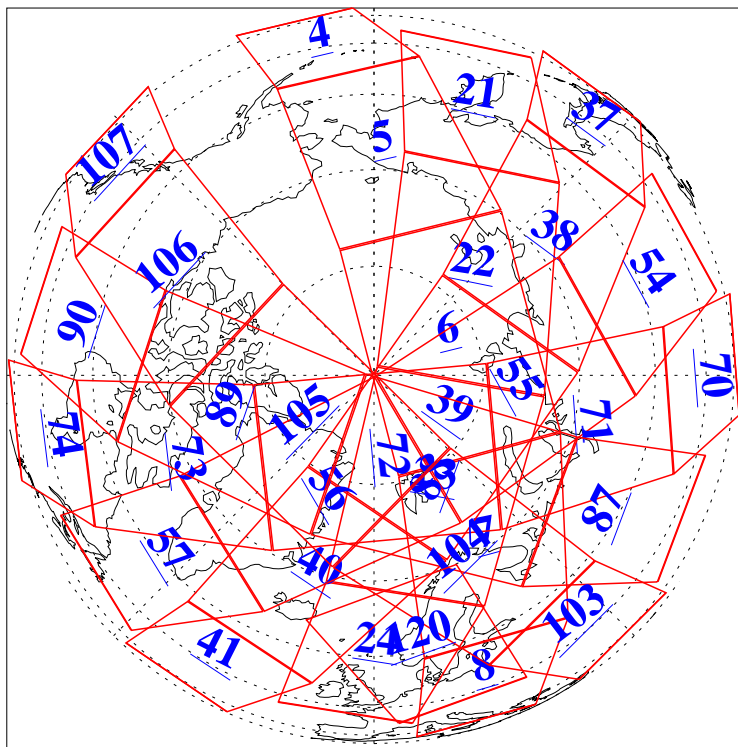

L1B Availability
AMSU Granules: 240
HSB Granules: 0
AIRS Granules: 240

30 Oct 2013
DoY 303
Aqua Day 4197
Granules: 1 to 120

Granules: 121 to 240

Legend: AMSU Available, *HSB Available*, **AIRS Available**

L1B Availability
AMSU Granules: 240
HSB Granules: 0
AIRS Granules: 240

30 Oct 2013
DoY 303
Aqua Day 4197

Ascending Granules

Descending Granules

Legend: AMSU Available, HSB Available, AIRS Available

L1B Availability
 AMSU Granules: 240
 HSB Granules: 0
 AIRS Granules: 240

30 Oct 2013
 DoY 303
 Aqua Day 4197

Northern Hemisphere Granules

Southern Hemisphere Granules

Legend: AMSU Available, HSB Available, AIRS Available