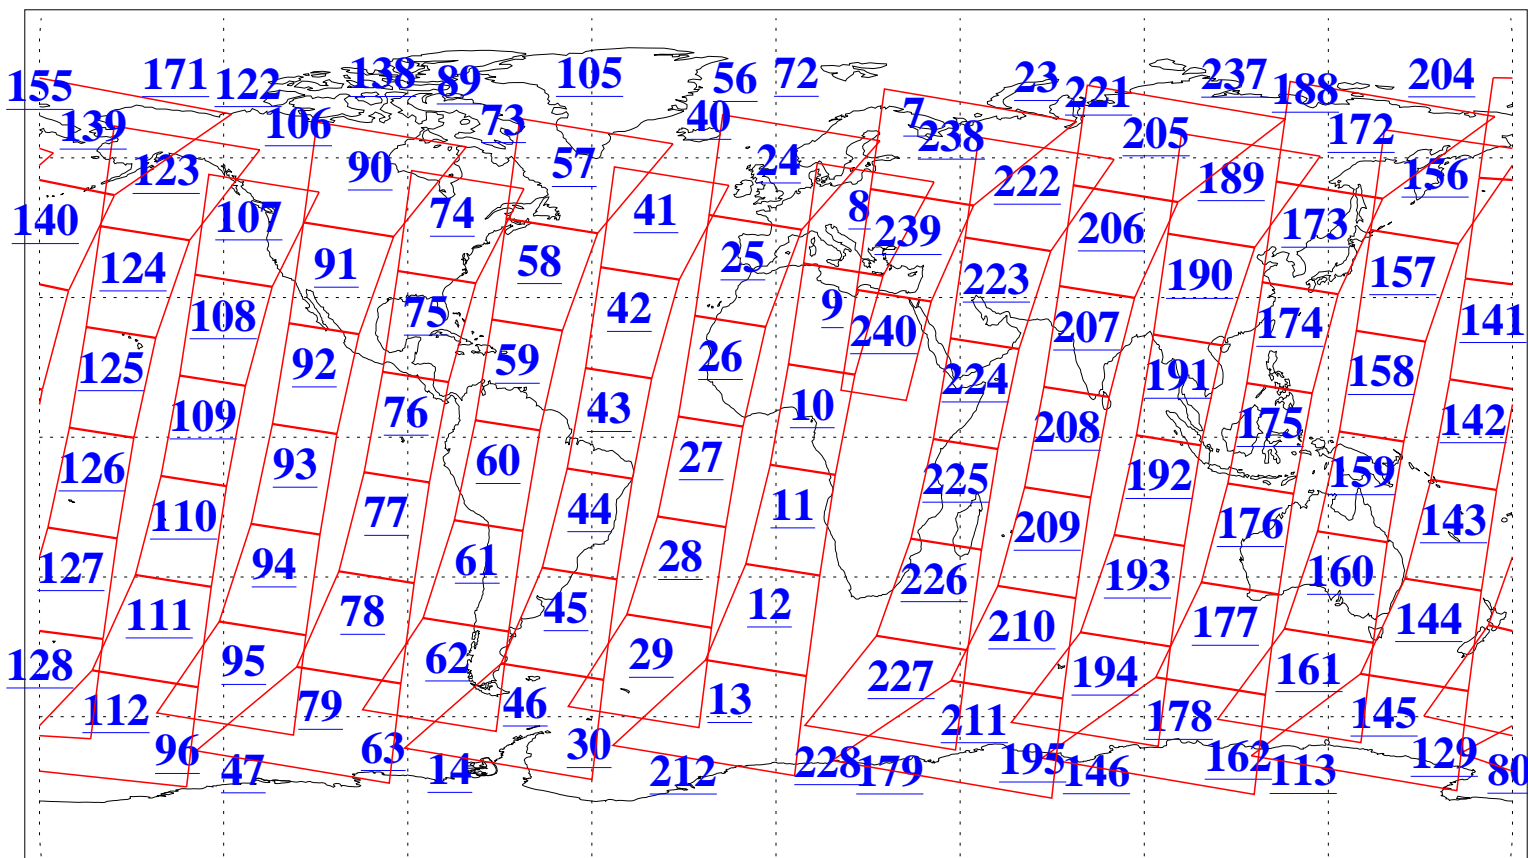

L1B Availability
AMSU Granules: 240
HSB Granules: 0
AIRS Granules: 240

30 Oct 2013
DoY 303
Aqua Day 4197
Granules: 1 to 120

Granules: 121 to 240

Legend: AMSU Available, *HSB Available*, **AIRS Available**

L1B Availability
AMSU Granules: 240
HSB Granules: 0
AIRS Granules: 240

30 Oct 2013
DoY 303
Aqua Day 4197

Ascending Granules

Descending Granules

Legend: AMSU Available, HSB Available, AIRS Available

L1B Availability
 AMSU Granules: 240
 HSB Granules: 0
 AIRS Granules: 240

30 Oct 2013
 DoY 303
 Aqua Day 4197

Northern Hemisphere Granules

Southern Hemisphere Granules

Legend: AMSU Available, HSB Available, AIRS Available