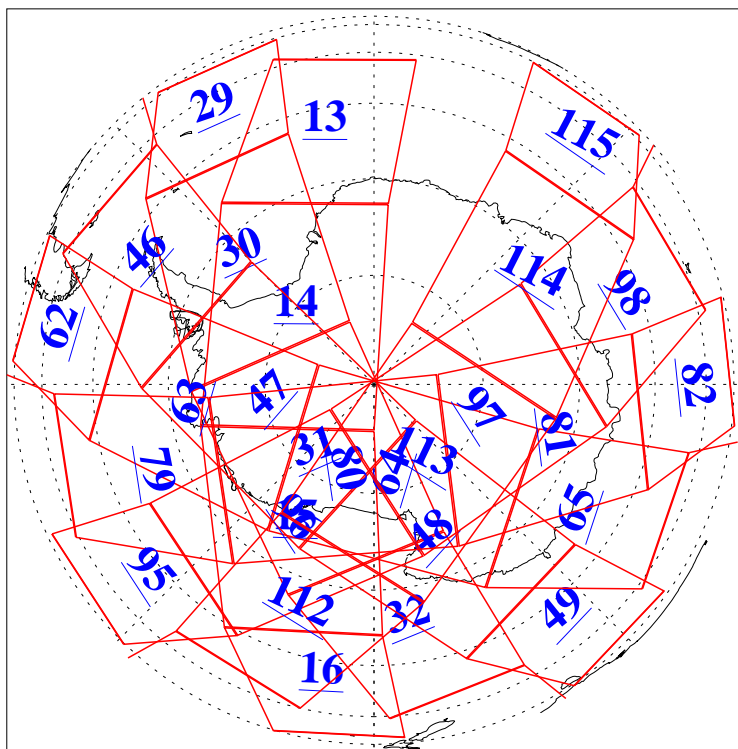

L1B Availability
AMSU Granules: 240
HSB Granules: 0
AIRS Granules: 240

30 Oct 2013
DoY 303
Aqua Day 4197
Granules: 1 to 120

Granules: 121 to 240

Legend: AMSU Available, *HSB Available*, **AIRS Available**

L1B Availability
AMSU Granules: 240
HSB Granules: 0
AIRS Granules: 240

30 Oct 2013
DoY 303
Aqua Day 4197

Ascending Granules

Descending Granules

Legend: AMSU Available, HSB Available, AIRS Available

L1B Availability
 AMSU Granules: 240
 HSB Granules: 0
 AIRS Granules: 240

30 Oct 2013
 DoY 303
 Aqua Day 4197

Northern Hemisphere Granules

Southern Hemisphere Granules

Legend: AMSU Available, HSB Available, AIRS Available