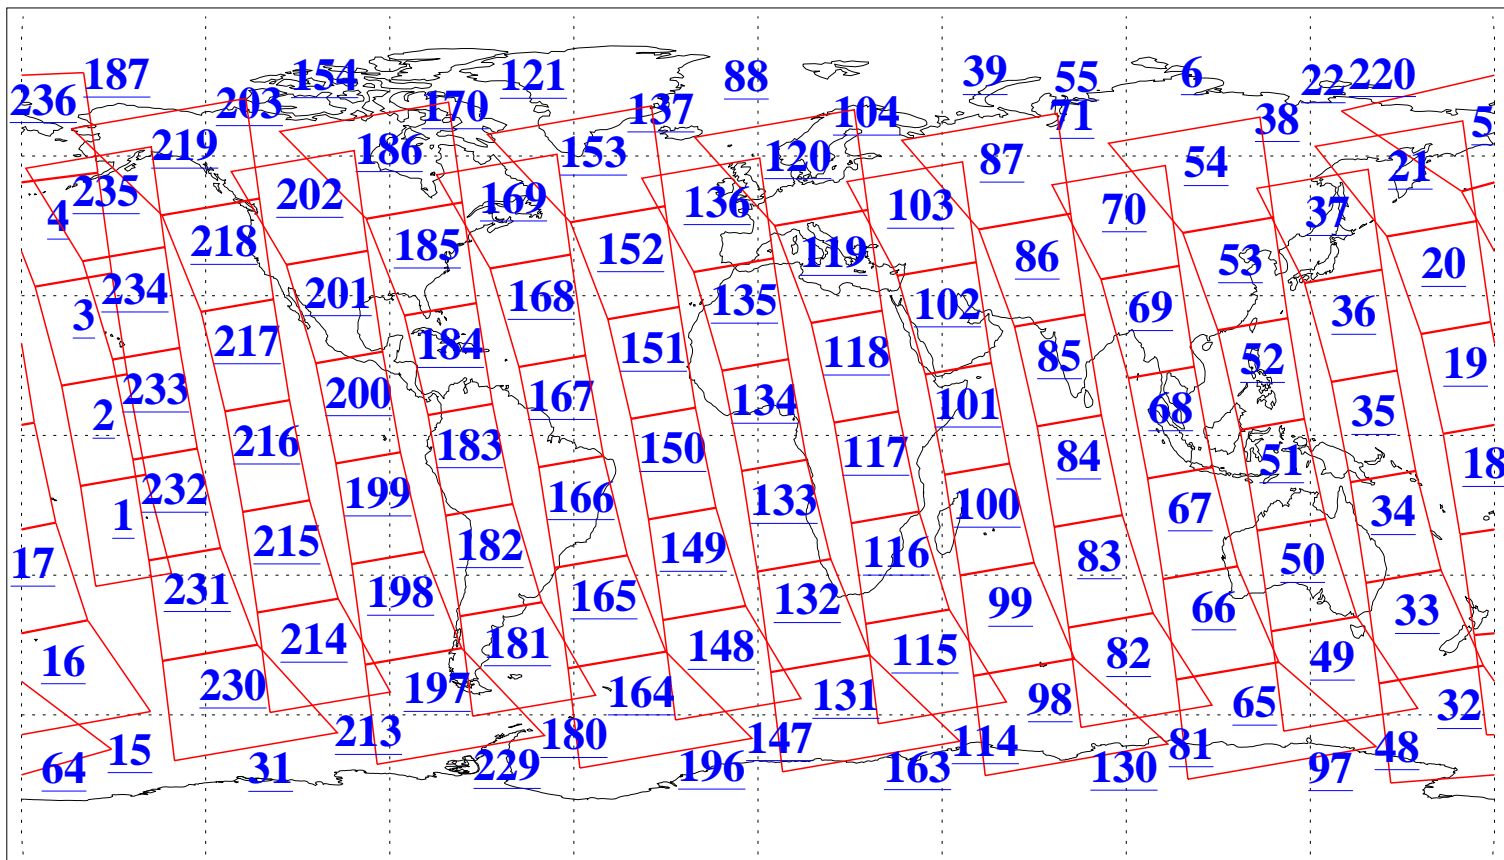

L1B Availability
AMSU Granules: 240
HSB Granules: 0
AIRS Granules: 240

30 Oct 2013
DoY 303
Aqua Day 4197
Granules: 1 to 120

Granules: 121 to 240

Legend: AMSU Available, *HSB Available*, **AIRS Available**

L1B Availability
AMSU Granules: 240
HSB Granules: 0
AIRS Granules: 240

30 Oct 2013
DoY 303
Aqua Day 4197

Ascending Granules

Descending Granules

Legend: AMSU Available, HSB Available, AIRS Available

L1B Availability
 AMSU Granules: 240
 HSB Granules: 0
 AIRS Granules: 240