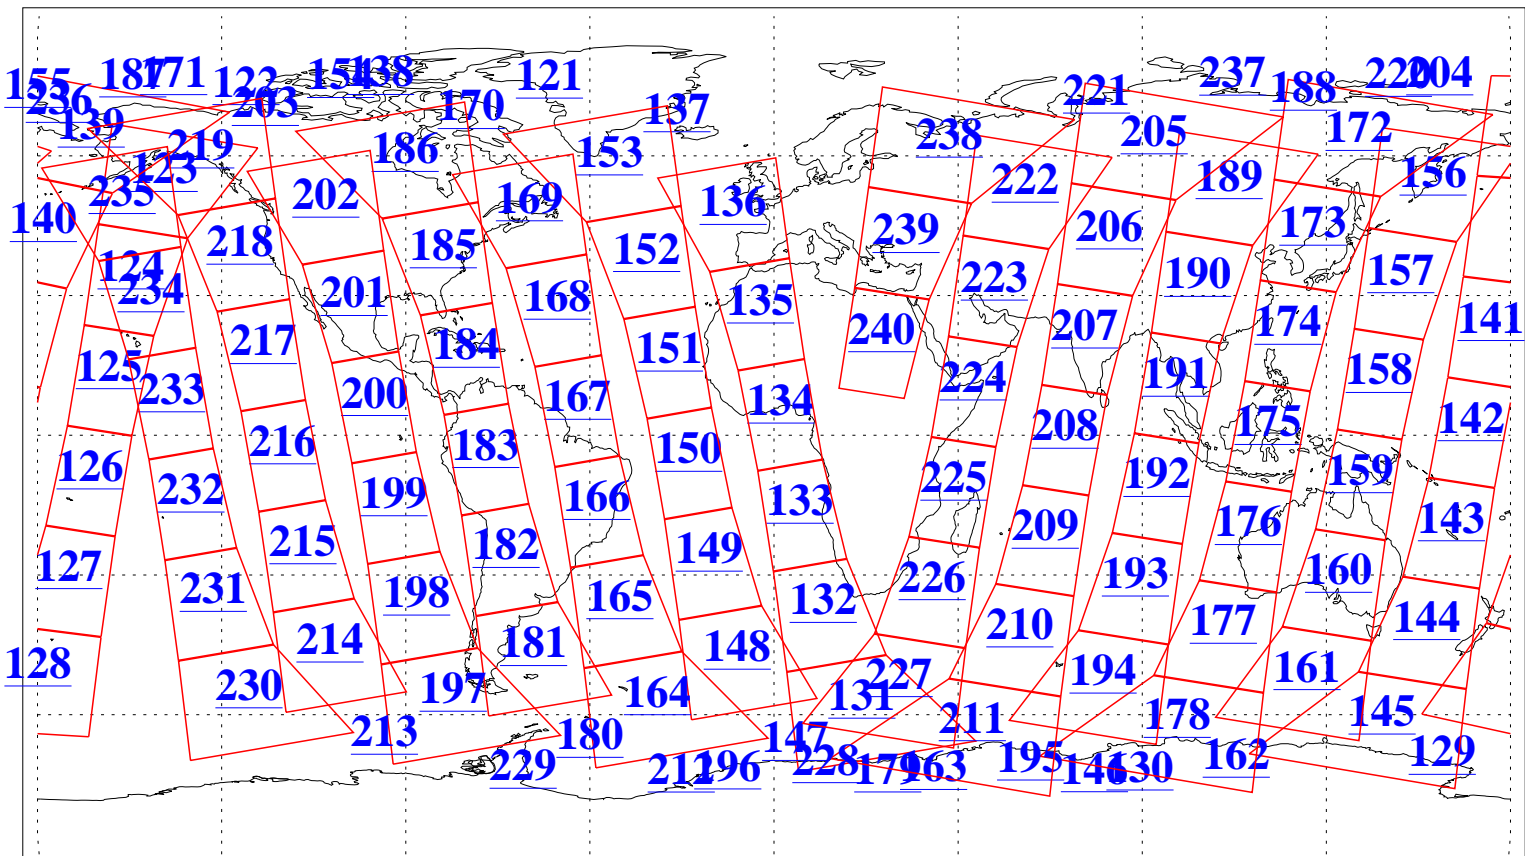

L1B Availability
AMSU Granules: 240
HSB Granules: 0
AIRS Granules: 240

30 Oct 2013
DoY 303
Aqua Day 4197
Granules: 1 to 120

Granules: 121 to 240

Legend: AMSU Available, *HSB Available*, **AIRS Available**

L1B Availability
AMSU Granules: 240
HSB Granules: 0
AIRS Granules: 240

30 Oct 2013
DoY 303
Aqua Day 4197

Ascending Granules

Descending Granules

Legend: AMSU Available, HSB Available, AIRS Available

L1B Availability
 AMSU Granules: 240
 HSB Granules: 0
 AIRS Granules: 240

30 Oct 2013
 DoY 303
 Aqua Day 4197

Northern Hemisphere Granules

Southern Hemisphere Granules

Legend: AMSU Available, HSB Available, AIRS Available