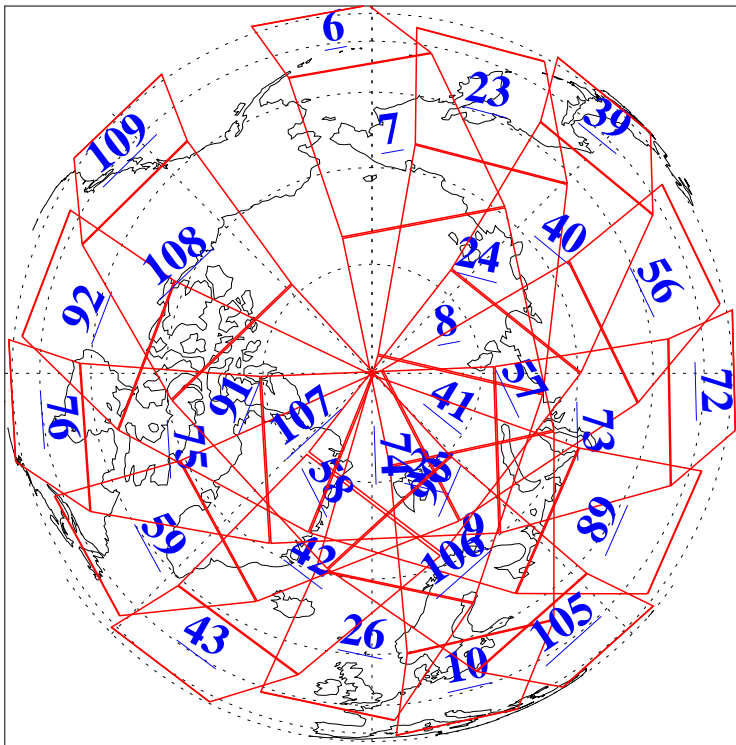

L1B Availability
AMSU Granules: 240
HSB Granules: 0
AIRS Granules: 240

28 Oct 2013
DoY 301
Aqua Day 4195
Granules: 1 to 120

Granules: 121 to 240

Legend: AMSU Available, HSB Available, AIRS Available

L1B Availability
AMSU Granules: 240
HSB Granules: 0
AIRS Granules: 240

28 Oct 2013
DoY 301
Aqua Day 4195
Ascending Granules

Descending Granules

Legend: AMSU Available, HSB Available, AIRS Available

L1B Availability
 AMSU Granules: 240
 HSB Granules: 0
 AIRS Granules: 240

28 Oct 2013
 DoY 301
 Aqua Day 4195

Northern Hemisphere Granules

Southern Hemisphere Granules

Legend: AMSU Available, HSB Available, AIRS Available