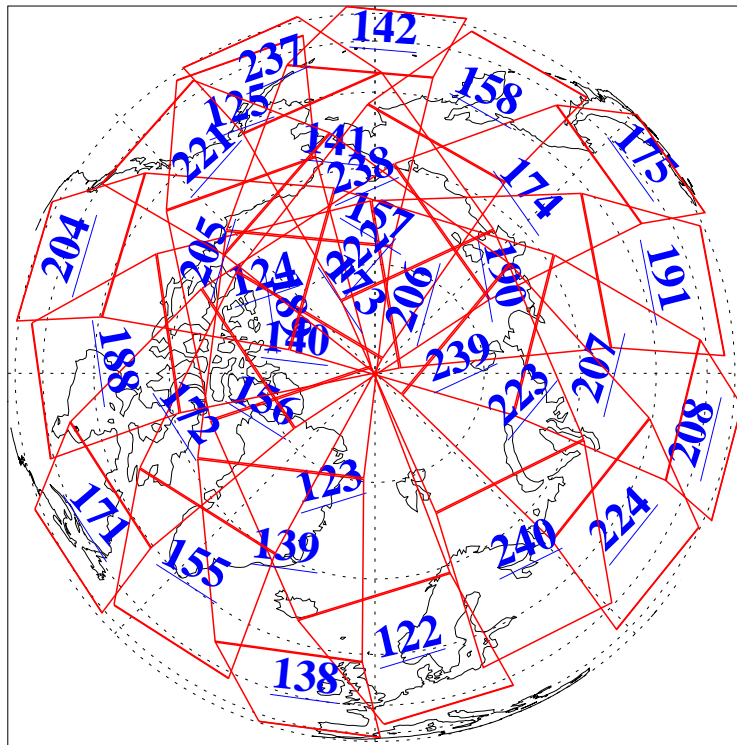

L1B Availability
AMSU Granules: 240
HSB Granules: 0
AIRS Granules: 240

28 Oct 2013
DoY 301
Aqua Day 4195
Granules: 1 to 120

Granules: 121 to 240

Legend: AMSU Available, HSB Available, AIRS Available

L1B Availability
AMSU Granules: 240
HSB Granules: 0
AIRS Granules: 240

28 Oct 2013
DoY 301
Aqua Day 4195
Ascending Granules

Descending Granules

Legend: AMSU Available, HSB Available, AIRS Available

L1B Availability
 AMSU Granules: 240
 HSB Granules: 0
 AIRS Granules: 240

28 Oct 2013
 DoY 301
 Aqua Day 4195

Northern Hemisphere Granules

Southern Hemisphere Granules

Legend: AMSU Available, HSB Available, AIRS Available