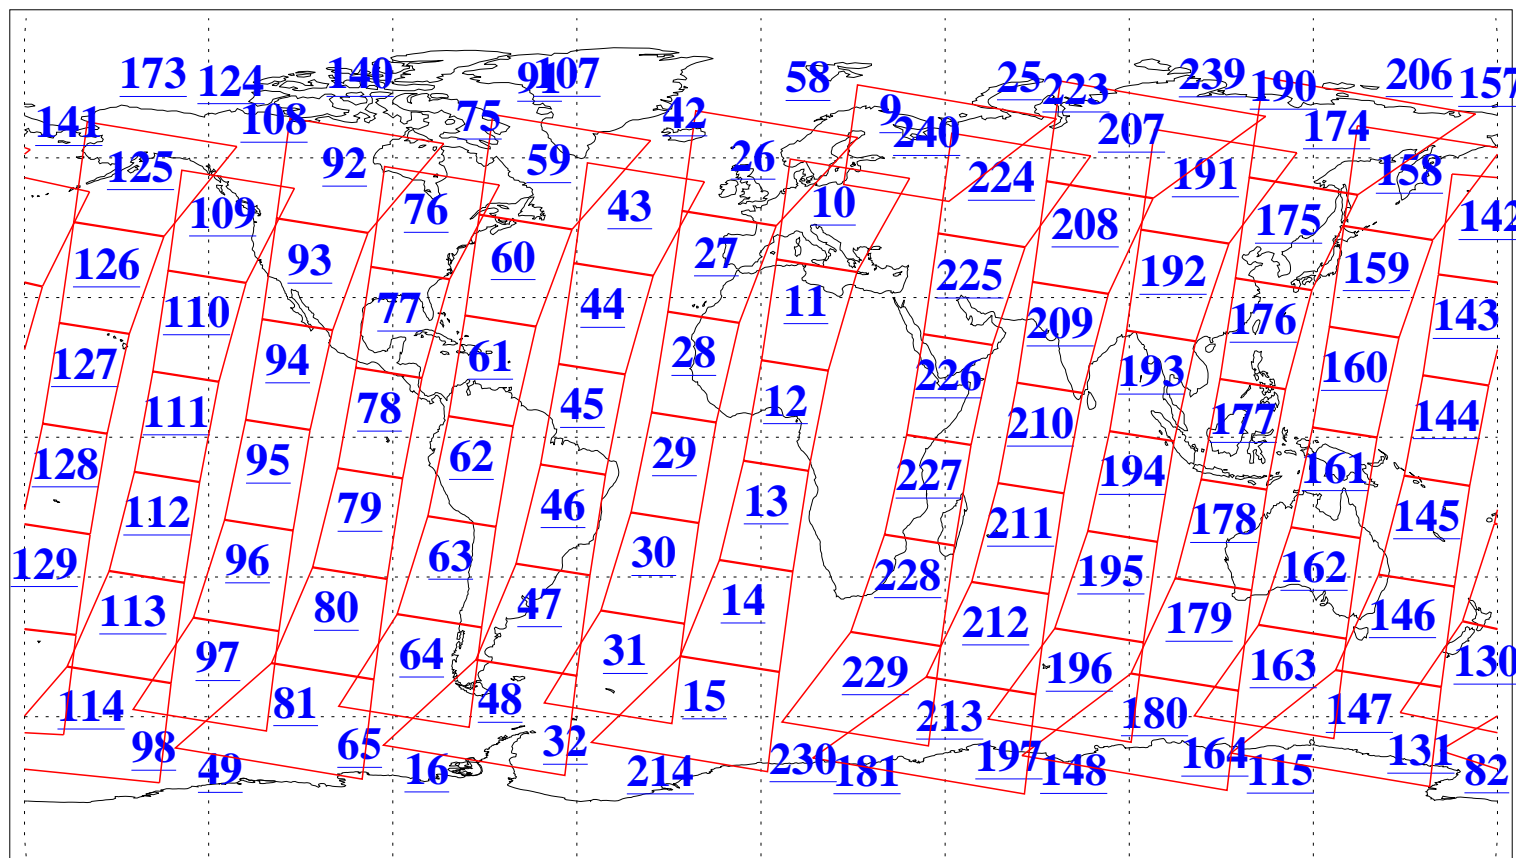

L1B Availability
AMSU Granules: 240
HSB Granules: 0
AIRS Granules: 240

28 Oct 2013
DoY 301
Aqua Day 4195
Granules: 1 to 120

Granules: 121 to 240

Legend: AMSU Available, HSB Available, AIRS Available

L1B Availability
AMSU Granules: 240
HSB Granules: 0
AIRS Granules: 240

28 Oct 2013
DoY 301
Aqua Day 4195
Ascending Granules

Descending Granules

Legend: AMSU Available, HSB Available, AIRS Available

L1B Availability
 AMSU Granules: 240
 HSB Granules: 0
 AIRS Granules: 240

28 Oct 2013
 DoY 301
 Aqua Day 4195

Northern Hemisphere Granules

Southern Hemisphere Granules

Legend: AMSU Available, HSB Available, AIRS Available