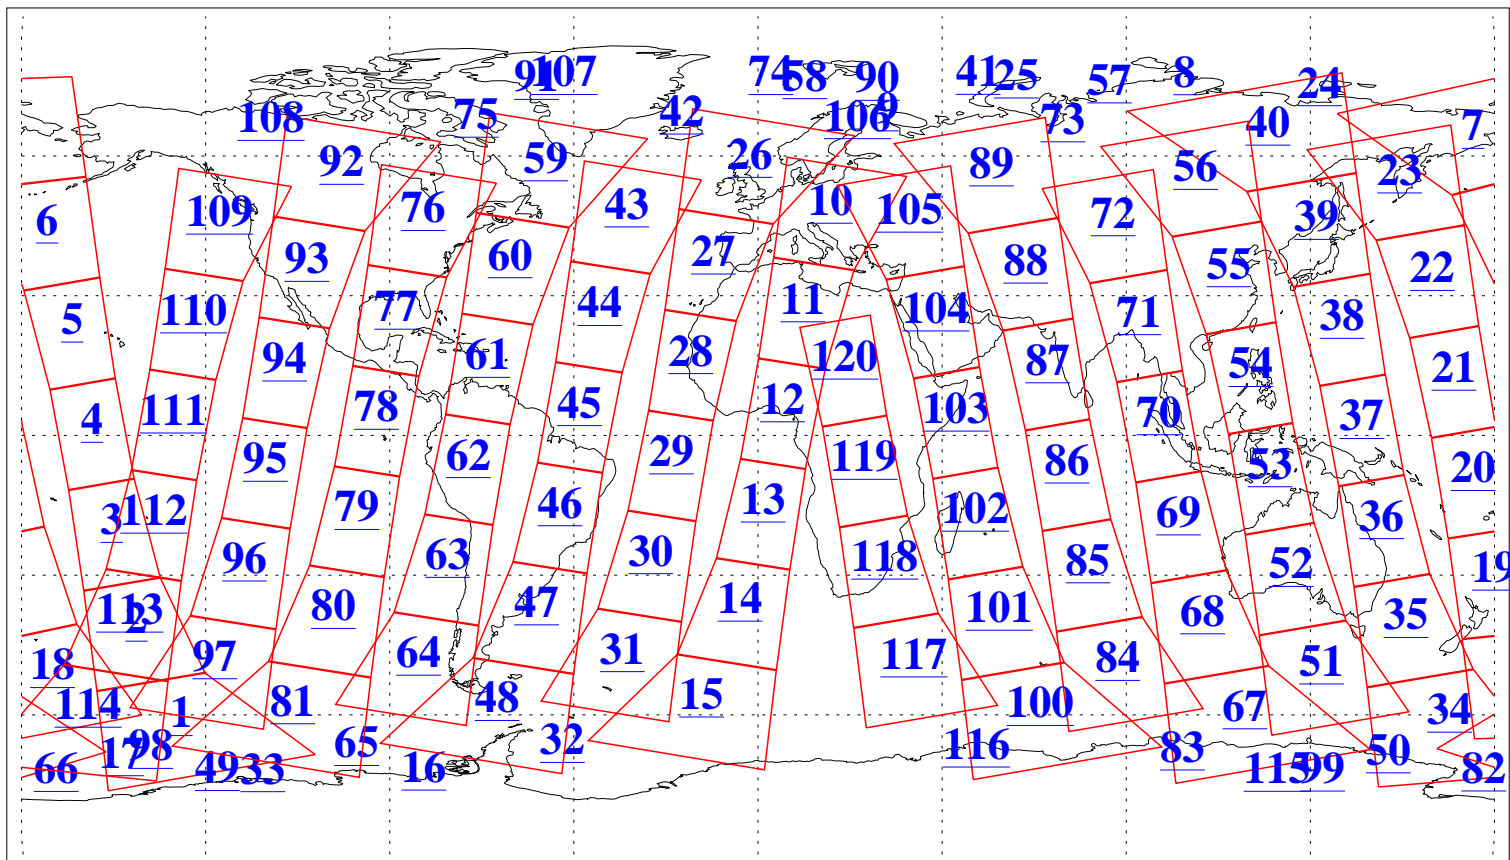

L1B Availability
AMSU Granules: 240
HSB Granules: 0
AIRS Granules: 240

28 Oct 2013
DoY 301
Aqua Day 4195
Granules: 1 to 120

Granules: 121 to 240

Legend: AMSU Available, HSB Available, AIRS Available

L1B Availability
AMSU Granules: 240
HSB Granules: 0
AIRS Granules: 240

28 Oct 2013
DoY 301
Aqua Day 4195
Ascending Granules

Descending Granules

Legend: AMSU Available, HSB Available, AIRS Available

L1B Availability
 AMSU Granules: 240
 HSB Granules: 0
 AIRS Granules: 240

28 Oct 2013
 DoY 301
 Aqua Day 4195

Northern Hemisphere Granules

Southern Hemisphere Granules

Legend: AMSU Available, HSB Available, AIRS Available