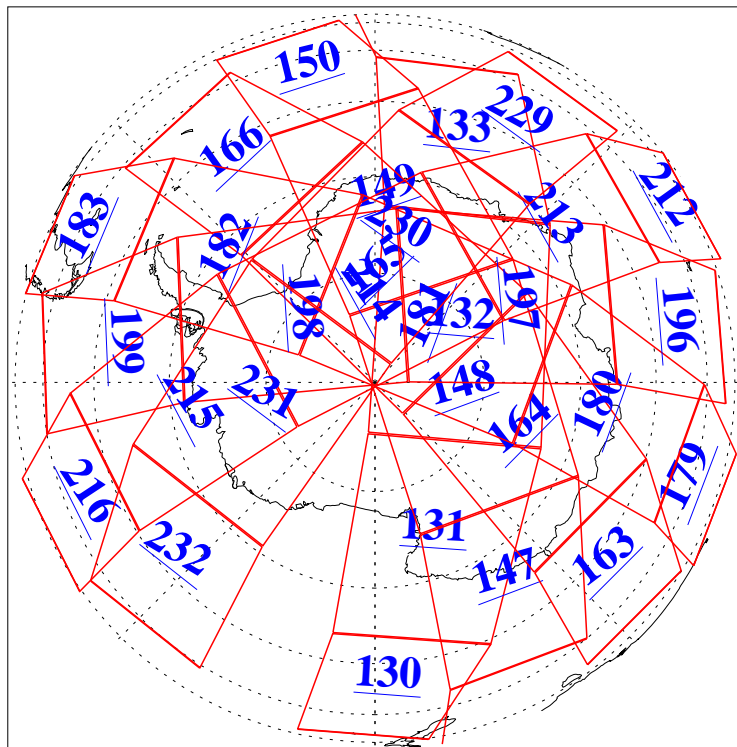

28 Oct 2013
DoY 301
Aqua Day 4195
Ascending Granules

Descending Granules

Legend: AMSU Available, HSB Available, AIRS Available

L1B Availability
 AMSU Granules: 240
 HSB Granules: 0
 AIRS Granules: 240

28 Oct 2013
 DoY 301
 Aqua Day 4195

Northern Hemisphere Granules

Southern Hemisphere Granules

Legend: AMSU Available, HSB Available, AIRS Available