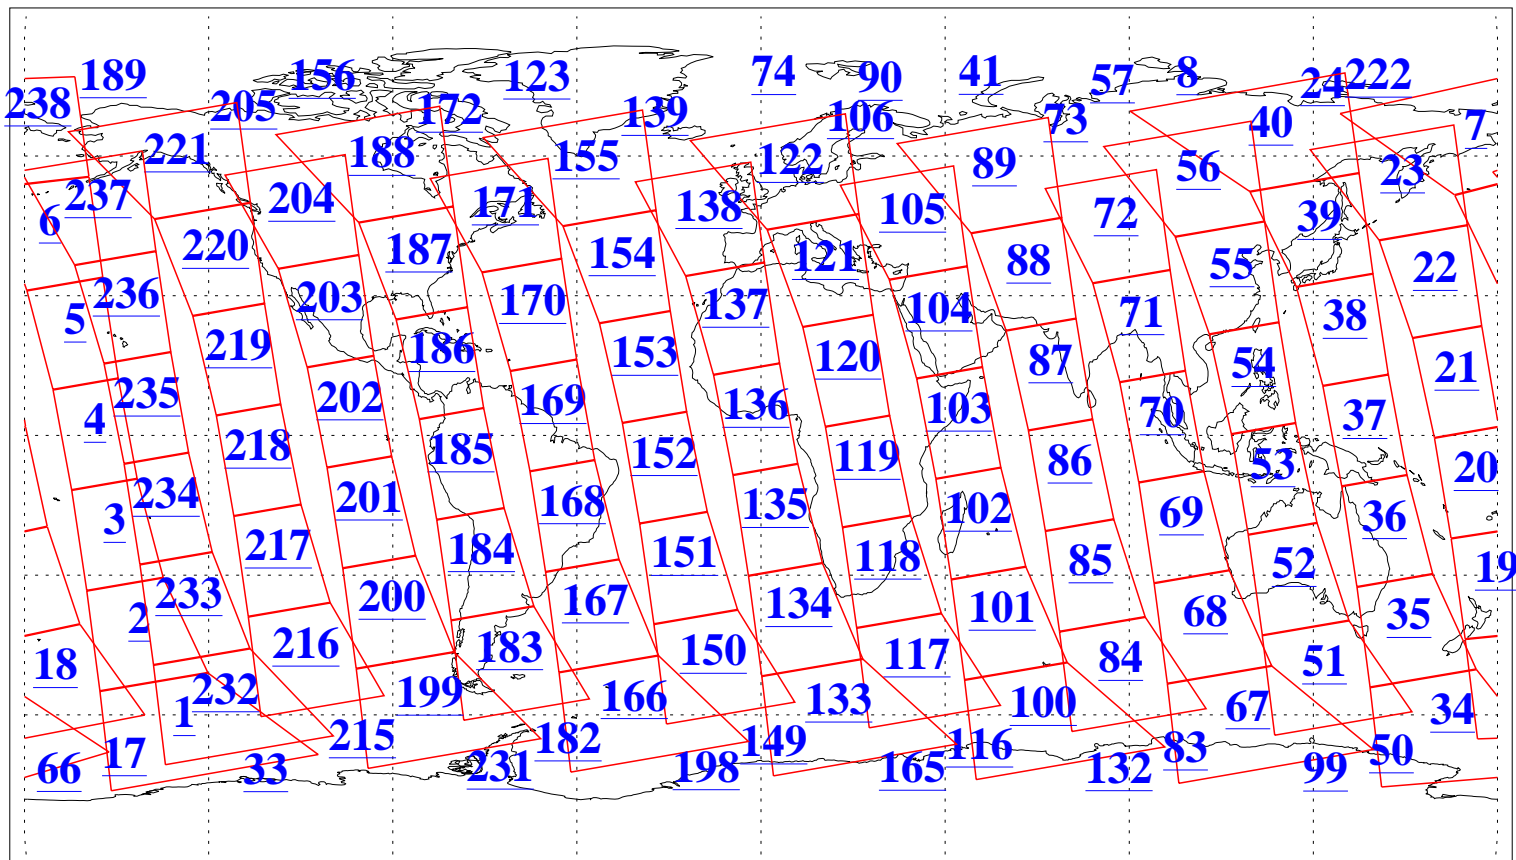

L1B Availability
AMSU Granules: 240
HSB Granules: 0
AIRS Granules: 240

28 Oct 2013
DoY 301
Aqua Day 4195
Granules: 1 to 120

Granules: 121 to 240

Legend: AMSU Available, HSB Available, AIRS Available

L1B Availability
AMSU Granules: 240
HSB Granules: 0
AIRS Granules: 240

28 Oct 2013
DoY 301
Aqua Day 4195
Ascending Granules

Descending Granules

Legend: AMSU Available, HSB Available, AIRS Available

L1B Availability
 AMSU Granules: 240
 HSB Granules: 0
 AIRS Granules: 240

28 Oct 2013
 DoY 301
 Aqua Day 4195

Northern Hemisphere Granules

Southern Hemisphere Granules

Legend: AMSU Available, HSB Available, AIRS Available