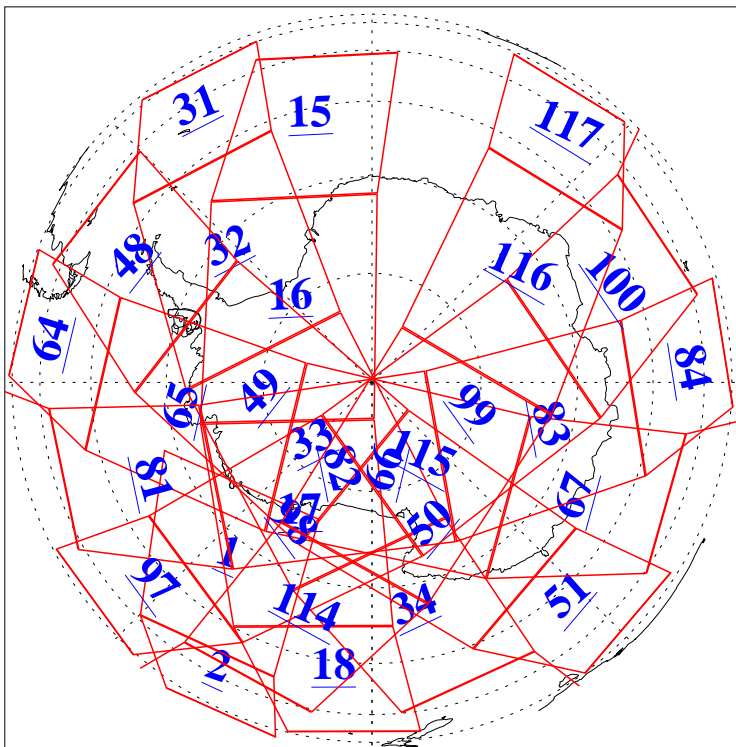

L1B Availability
AMSU Granules: 240
HSB Granules: 0
AIRS Granules: 240

28 Oct 2013
DoY 301
Aqua Day 4195
Granules: 1 to 120

Granules: 121 to 240

Legend: AMSU Available, HSB Available, AIRS Available

L1B Availability
AMSU Granules: 240
HSB Granules: 0
AIRS Granules: 240

28 Oct 2013
DoY 301
Aqua Day 4195
Ascending Granules

Descending Granules

Legend: AMSU Available, HSB Available, AIRS Available

L1B Availability
 AMSU Granules: 240
 HSB Granules: 0
 AIRS Granules: 240

28 Oct 2013
 DoY 301
 Aqua Day 4195

Northern Hemisphere Granules

Southern Hemisphere Granules

Legend: AMSU Available, HSB Available, AIRS Available