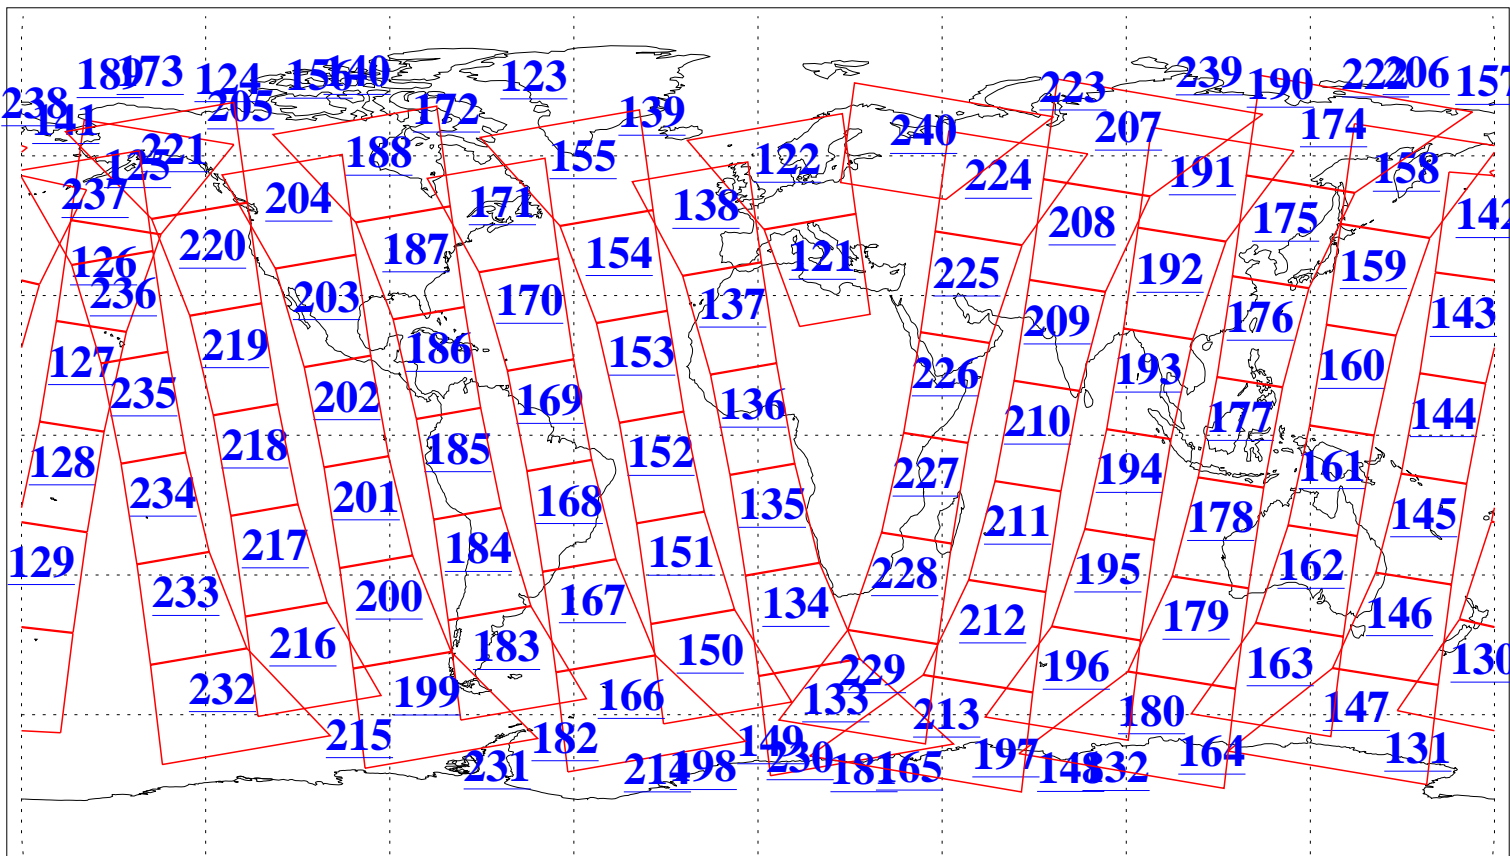

L1B Availability
AMSU Granules: 240
HSB Granules: 0
AIRS Granules: 240

28 Oct 2013
DoY 301
Aqua Day 4195
Granules: 1 to 120

Granules: 121 to 240

Legend: AMSU Available, HSB Available, AIRS Available

L1B Availability
AMSU Granules: 240
HSB Granules: 0
AIRS Granules: 240

28 Oct 2013
DoY 301
Aqua Day 4195
Ascending Granules

Descending Granules

Legend: AMSU Available, HSB Available, AIRS Available

L1B Availability
 AMSU Granules: 240
 HSB Granules: 0
 AIRS Granules: 240

28 Oct 2013
 DoY 301
 Aqua Day 4195

Northern Hemisphere Granules

Southern Hemisphere Granules

Legend: AMSU Available, HSB Available, AIRS Available