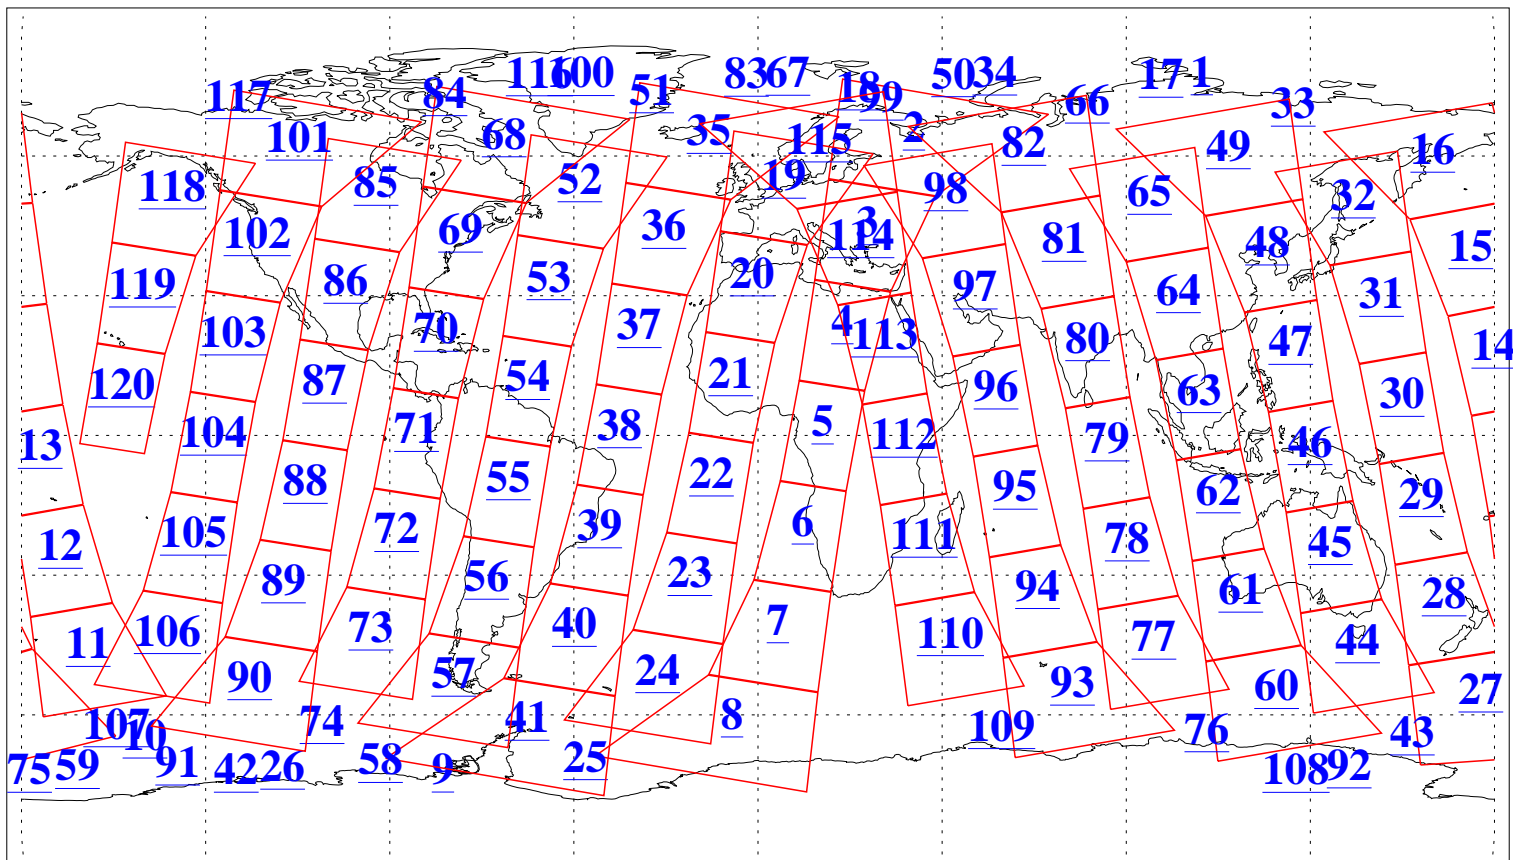

L1B Availability  
AMSU Granules: 240  
HSB Granules: 0  
AIRS Granules: 240

27 Oct 2013  
DoY 300  
Aqua Day 4194  
Granules: 1 to 120

Granules: 121 to 240

Legend: AMSU Available, HSB Available, AIRS Available

L1B Availability  
AMSU Granules: 240  
HSB Granules: 0  
AIRS Granules: 240

27 Oct 2013  
DoY 300  
Aqua Day 4194

Ascending Granules

Descending Granules

Legend: AMSU Available, HSB Available, AIRS Available

L1B Availability  
 AMSU Granules: 240  
 HSB Granules: 0  
 AIRS Granules: 240

27 Oct 2013  
 DoY 300  
 Aqua Day 4194

Northern Hemisphere Granules

Southern Hemisphere Granules

Legend: AMSU Available, HSB Available, AIRS Available