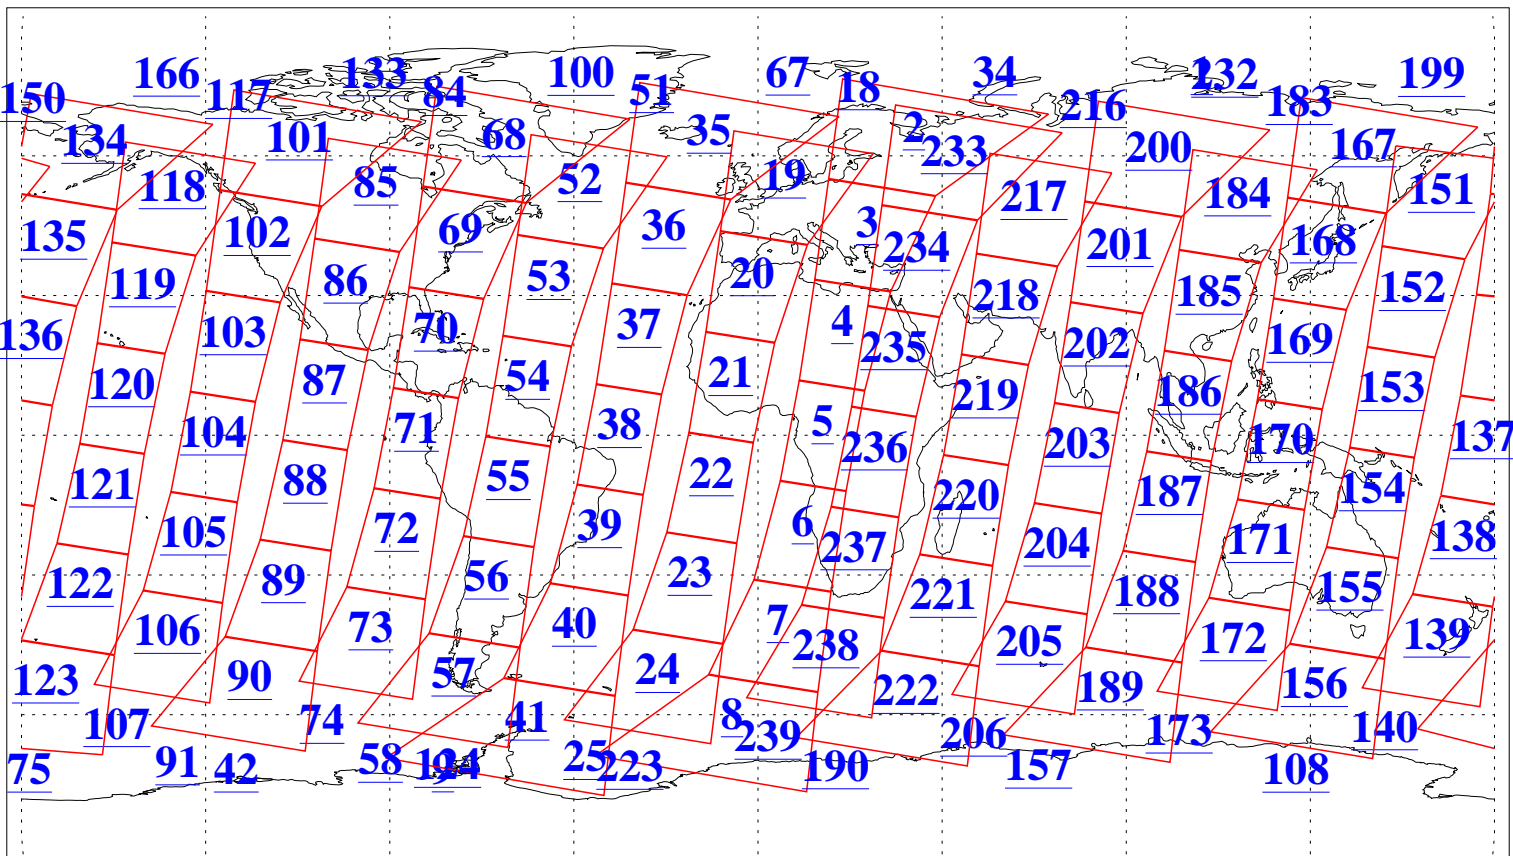

L1B Availability  
AMSU Granules: 240  
HSB Granules: 0  
AIRS Granules: 240

27 Oct 2013  
DoY 300  
Aqua Day 4194  
Granules: 1 to 120

Granules: 121 to 240

Legend: AMSU Available, HSB Available, AIRS Available

L1B Availability  
AMSU Granules: 240  
HSB Granules: 0  
AIRS Granules: 240

27 Oct 2013  
DoY 300  
Aqua Day 4194

Ascending Granules

Descending Granules

Legend: AMSU Available, HSB Available, AIRS Available

L1B Availability  
 AMSU Granules: 240  
 HSB Granules: 0  
 AIRS Granules: 240

27 Oct 2013  
 DoY 300  
 Aqua Day 4194

Northern Hemisphere Granules

Southern Hemisphere Granules

Legend: AMSU Available, HSB Available, AIRS Available