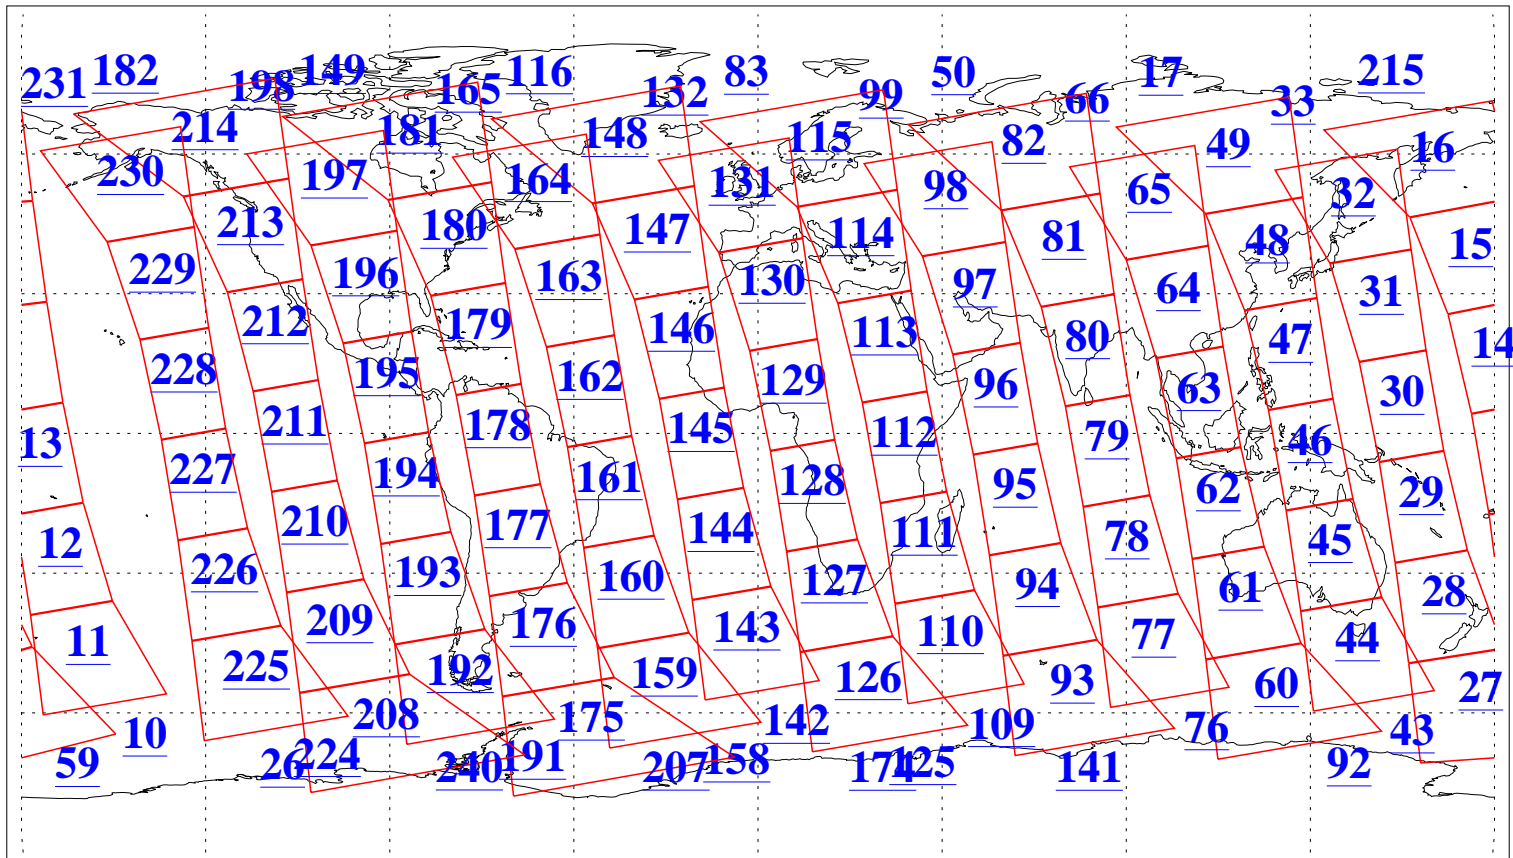

L1B Availability  
AMSU Granules: 240  
HSB Granules: 0  
AIRS Granules: 240

27 Oct 2013  
DoY 300  
Aqua Day 4194  
Granules: 1 to 120

Granules: 121 to 240

Legend: AMSU Available, HSB Available, AIRS Available

L1B Availability  
AMSU Granules: 240  
HSB Granules: 0  
AIRS Granules: 240

27 Oct 2013  
DoY 300  
Aqua Day 4194

Ascending Granules

Descending Granules

Legend: AMSU Available, HSB Available, AIRS Available

L1B Availability  
 AMSU Granules: 240  
 HSB Granules: 0  
 AIRS Granules: 240

27 Oct 2013  
 DoY 300  
 Aqua Day 4194

Northern Hemisphere Granules

Southern Hemisphere Granules

Legend: AMSU Available, HSB Available, AIRS Available