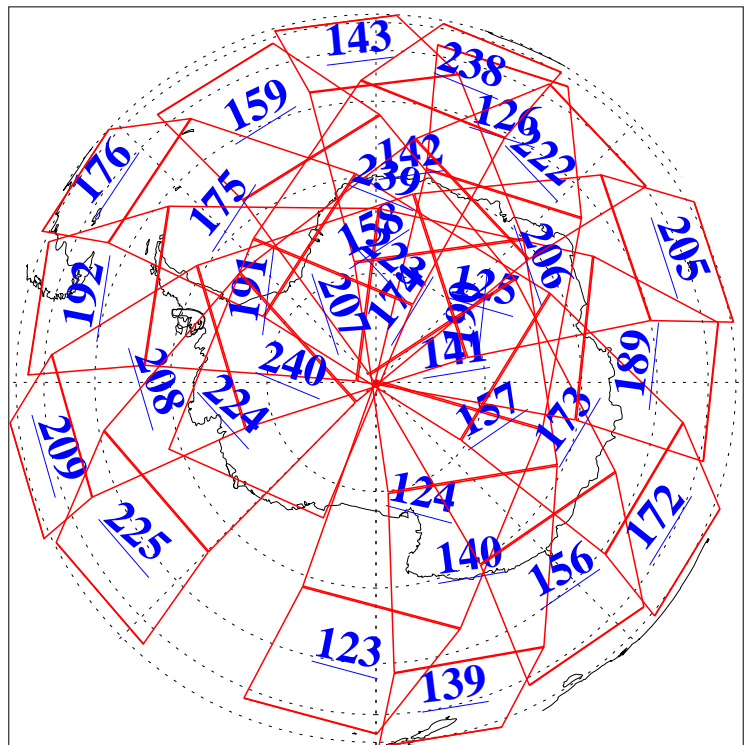

L1B Availability  
AMSU Granules: 240  
HSB Granules: 0  
AIRS Granules: 240

27 Oct 2013  
DoY 300  
Aqua Day 4194  
Granules: 1 to 120

Granules: 121 to 240

Legend: AMSU Available, HSB Available, AIRS Available

L1B Availability  
AMSU Granules: 240  
HSB Granules: 0  
AIRS Granules: 240

27 Oct 2013  
DoY 300  
Aqua Day 4194

Ascending Granules

Descending Granules

Legend: AMSU Available, HSB Available, AIRS Available

L1B Availability  
 AMSU Granules: 240  
 HSB Granules: 0  
 AIRS Granules: 240

27 Oct 2013  
 DoY 300  
 Aqua Day 4194

Northern Hemisphere Granules

Southern Hemisphere Granules

Legend: AMSU Available, HSB Available, AIRS Available