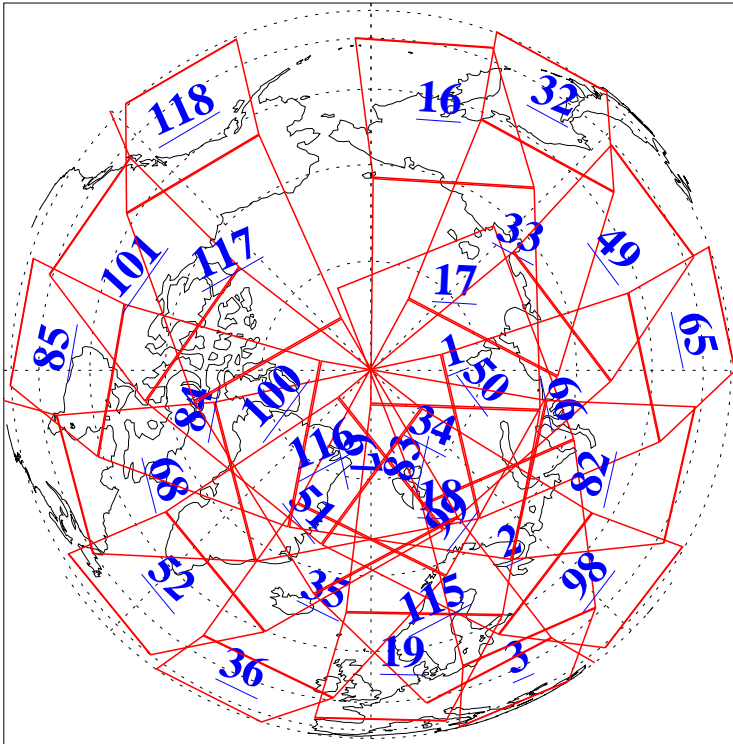

L1B Availability  
AMSU Granules: 240  
HSB Granules: 0  
AIRS Granules: 240

27 Oct 2013  
DoY 300  
Aqua Day 4194  
Granules: 1 to 120

Granules: 121 to 240

Legend: AMSU Available, HSB Available, AIRS Available

L1B Availability  
AMSU Granules: 240  
HSB Granules: 0  
AIRS Granules: 240

27 Oct 2013  
DoY 300  
Aqua Day 4194

Ascending Granules

Descending Granules

Legend: AMSU Available, HSB Available, AIRS Available

L1B Availability  
 AMSU Granules: 240  
 HSB Granules: 0  
 AIRS Granules: 240

27 Oct 2013  
 DoY 300  
 Aqua Day 4194

Northern Hemisphere Granules

Southern Hemisphere Granules

Legend: AMSU Available, HSB Available, AIRS Available