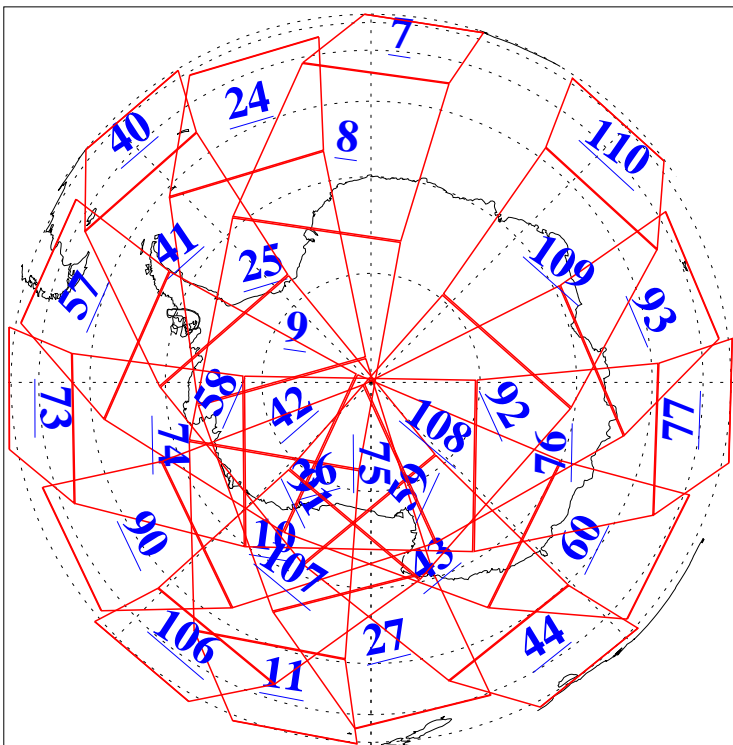

L1B Availability  
AMSU Granules: 240  
HSB Granules: 0  
AIRS Granules: 240

27 Oct 2013  
DoY 300  
Aqua Day 4194  
Granules: 1 to 120

Granules: 121 to 240

Legend: AMSU Available, HSB Available, AIRS Available

L1B Availability  
AMSU Granules: 240  
HSB Granules: 0  
AIRS Granules: 240

27 Oct 2013  
DoY 300  
Aqua Day 4194

Ascending Granules

Descending Granules

Legend: AMSU Available, HSB Available, AIRS Available

L1B Availability  
 AMSU Granules: 240  
 HSB Granules: 0  
 AIRS Granules: 240

27 Oct 2013  
 DoY 300  
 Aqua Day 4194

Northern Hemisphere Granules

Southern Hemisphere Granules

Legend: AMSU Available, HSB Available, AIRS Available