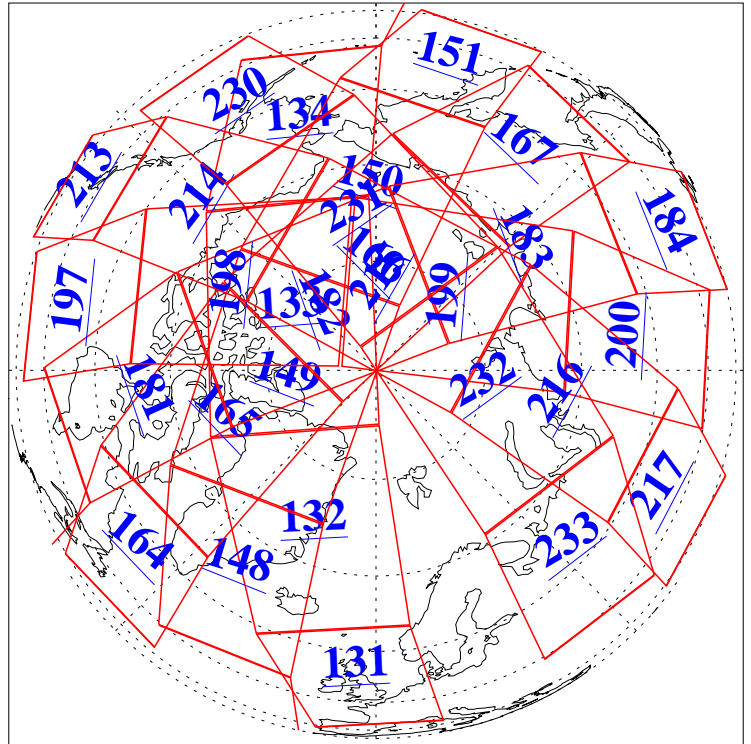

L1B Availability  
AMSU Granules: 240  
HSB Granules: 0  
AIRS Granules: 240

27 Oct 2013  
DoY 300  
Aqua Day 4194

Ascending Granules

Descending Granules

Legend: AMSU Available, HSB Available, AIRS Available

L1B Availability  
 AMSU Granules: 240  
 HSB Granules: 0  
 AIRS Granules: 240

27 Oct 2013  
 DoY 300  
 Aqua Day 4194

Northern Hemisphere Granules

Southern Hemisphere Granules

Legend: AMSU Available, HSB Available, AIRS Available