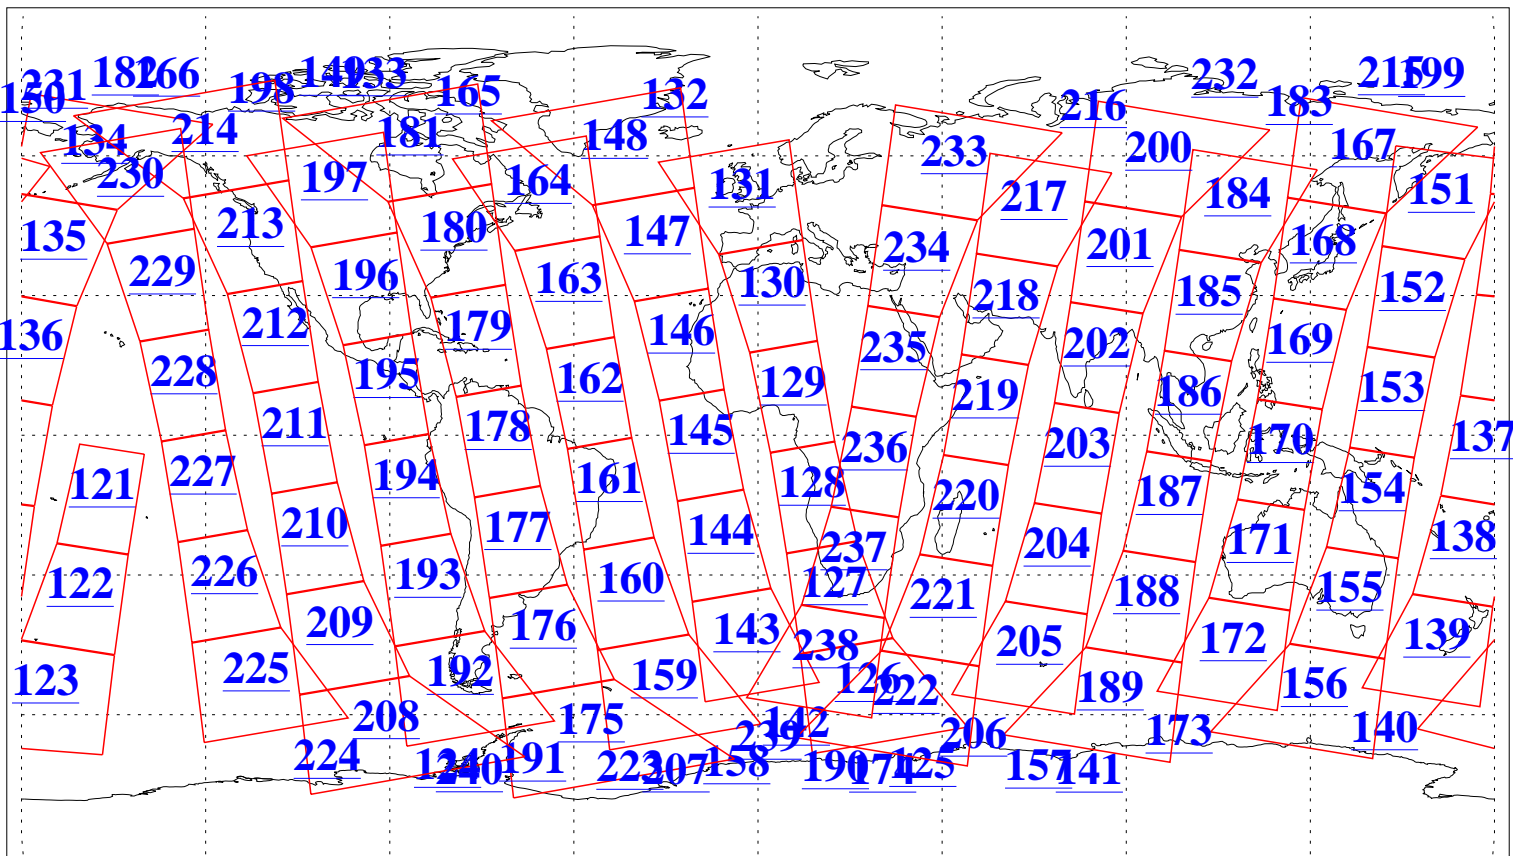

L1B Availability  
AMSU Granules: 240  
HSB Granules: 0  
AIRS Granules: 240

27 Oct 2013  
DoY 300  
Aqua Day 4194  
Granules: 1 to 120

Granules: 121 to 240

Legend: AMSU Available, HSB Available, AIRS Available

L1B Availability  
AMSU Granules: 240  
HSB Granules: 0  
AIRS Granules: 240

27 Oct 2013  
DoY 300  
Aqua Day 4194

Ascending Granules

Descending Granules

Legend: AMSU Available, HSB Available, AIRS Available

L1B Availability  
 AMSU Granules: 240  
 HSB Granules: 0  
 AIRS Granules: 240

27 Oct 2013  
 DoY 300  
 Aqua Day 4194

Northern Hemisphere Granules

Southern Hemisphere Granules

Legend: AMSU Available, HSB Available, AIRS Available