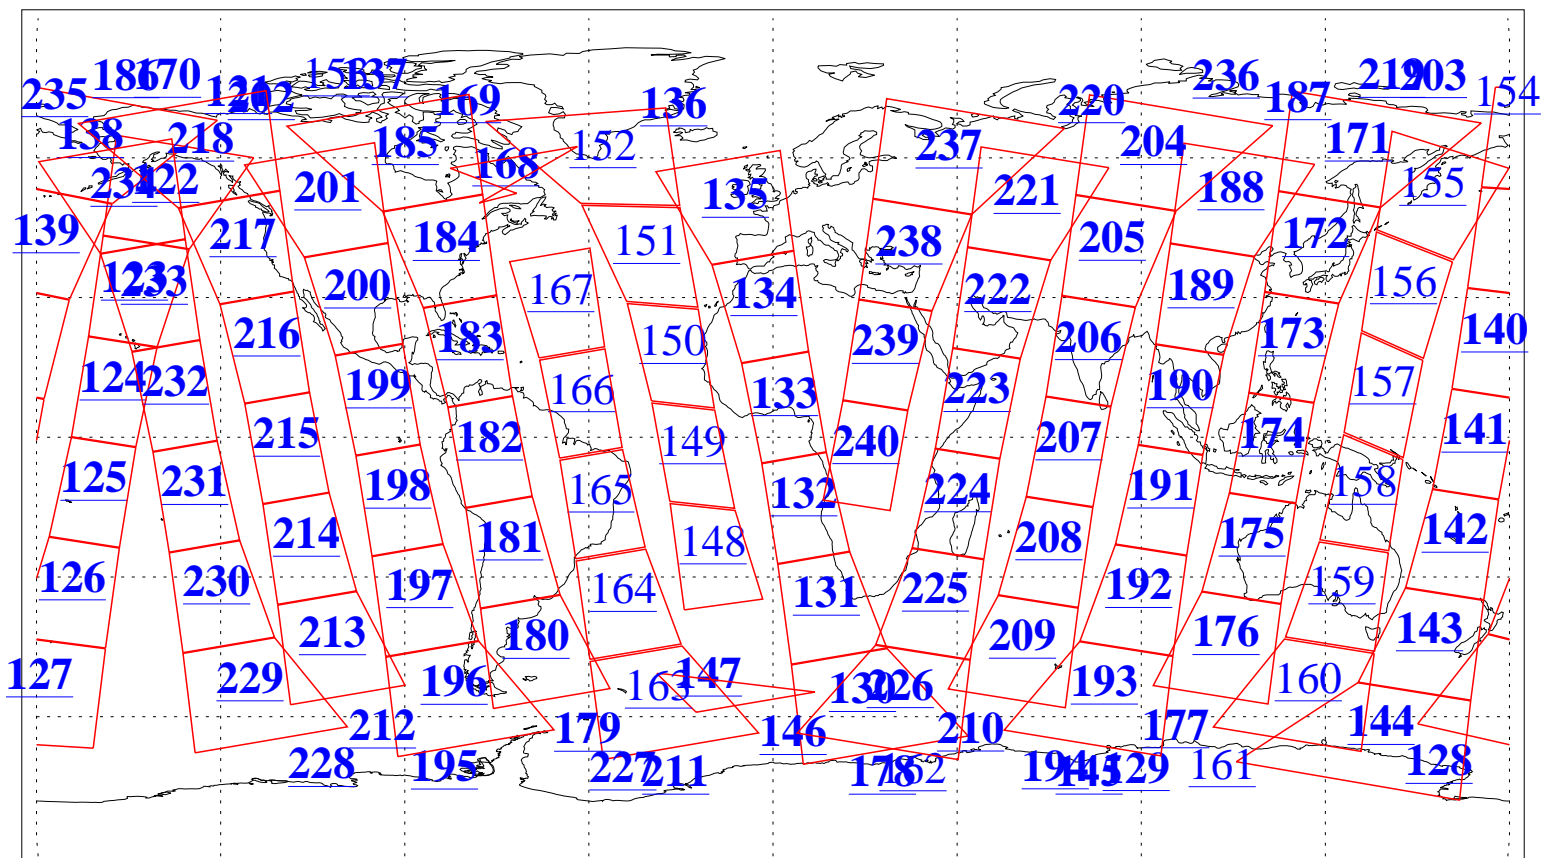

L1B Availability
AMSU Granules: 240
HSB Granules: 0
AIRS Granules: 220

23 Oct 2013
DoY 296
Aqua Day 4190
Granules: 1 to 120

Granules: 121 to 240

Legend: AMSU Available, HSB Available, AIRS Available

L1B Availability
AMSU Granules: 240
HSB Granules: 0
AIRS Granules: 220

23 Oct 2013
DoY 296
Aqua Day 4190

Ascending Granules

Descending Granules

Legend: AMSU Available, HSB Available, AIRS Available

L1B Availability
 AMSU Granules: 240
 HSB Granules: 0
 AIRS Granules: 220

23 Oct 2013
 DoY 296
 Aqua Day 4190

Northern Hemisphere Granules

Southern Hemisphere Granules

Legend: AMSU Available, HSB Available, AIRS Available