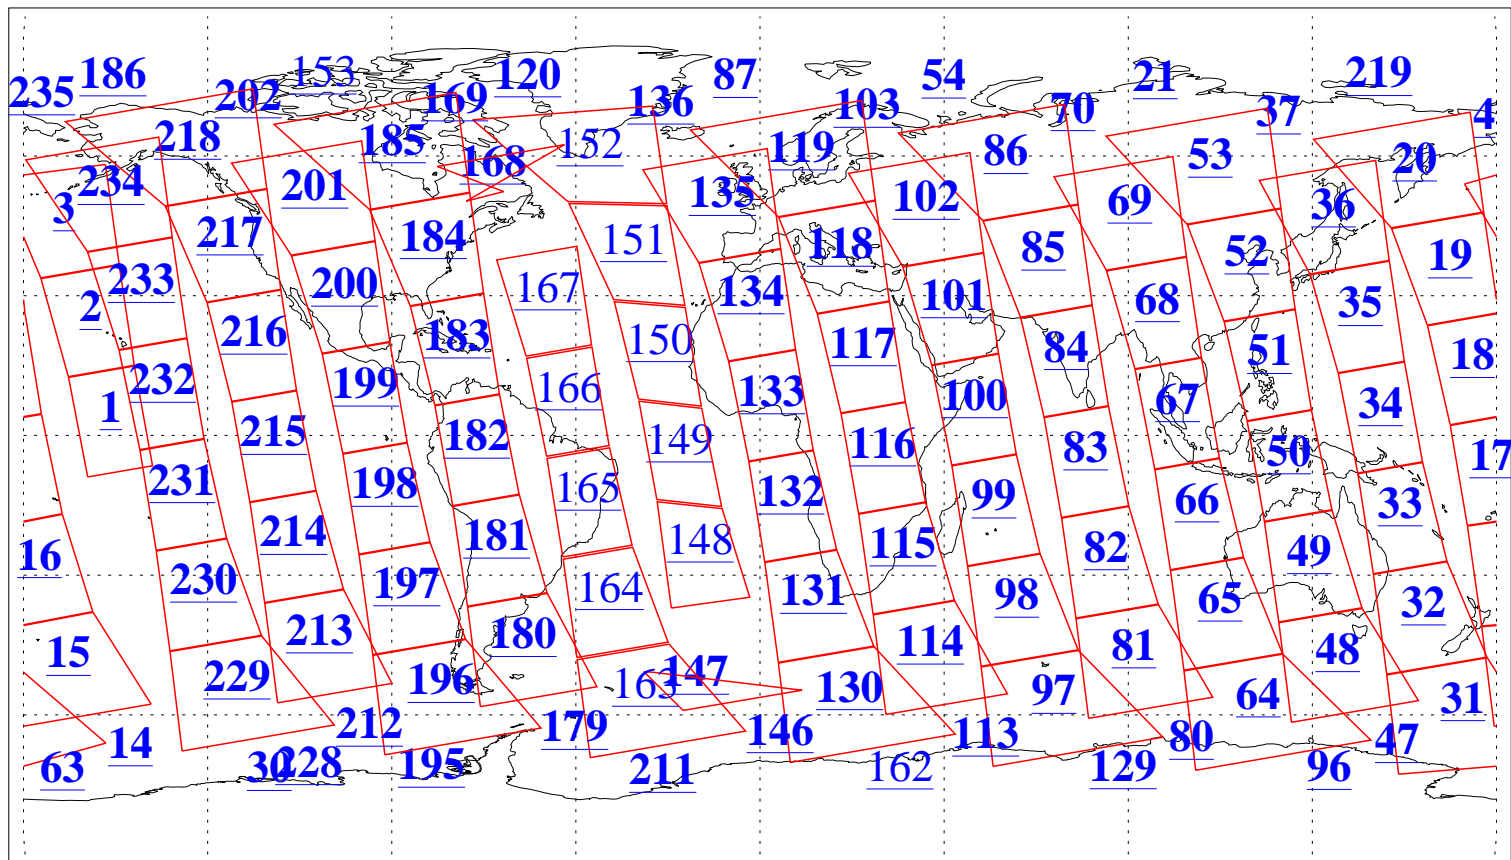

L1B Availability
AMSU Granules: 240
HSB Granules: 0
AIRS Granules: 220

23 Oct 2013
DoY 296
Aqua Day 4190
Granules: 1 to 120

Granules: 121 to 240

Legend: AMSU Available, HSB Available, AIRS Available

L1B Availability
AMSU Granules: 240
HSB Granules: 0
AIRS Granules: 220

23 Oct 2013
DoY 296
Aqua Day 4190

Ascending Granules

Descending Granules

Legend: AMSU Available, HSB Available, AIRS Available

L1B Availability
 AMSU Granules: 240
 HSB Granules: 0
 AIRS Granules: 220

23 Oct 2013
 DoY 296
 Aqua Day 4190

Northern Hemisphere Granules

Southern Hemisphere Granules

Legend: AMSU Available, HSB Available, AIRS Available