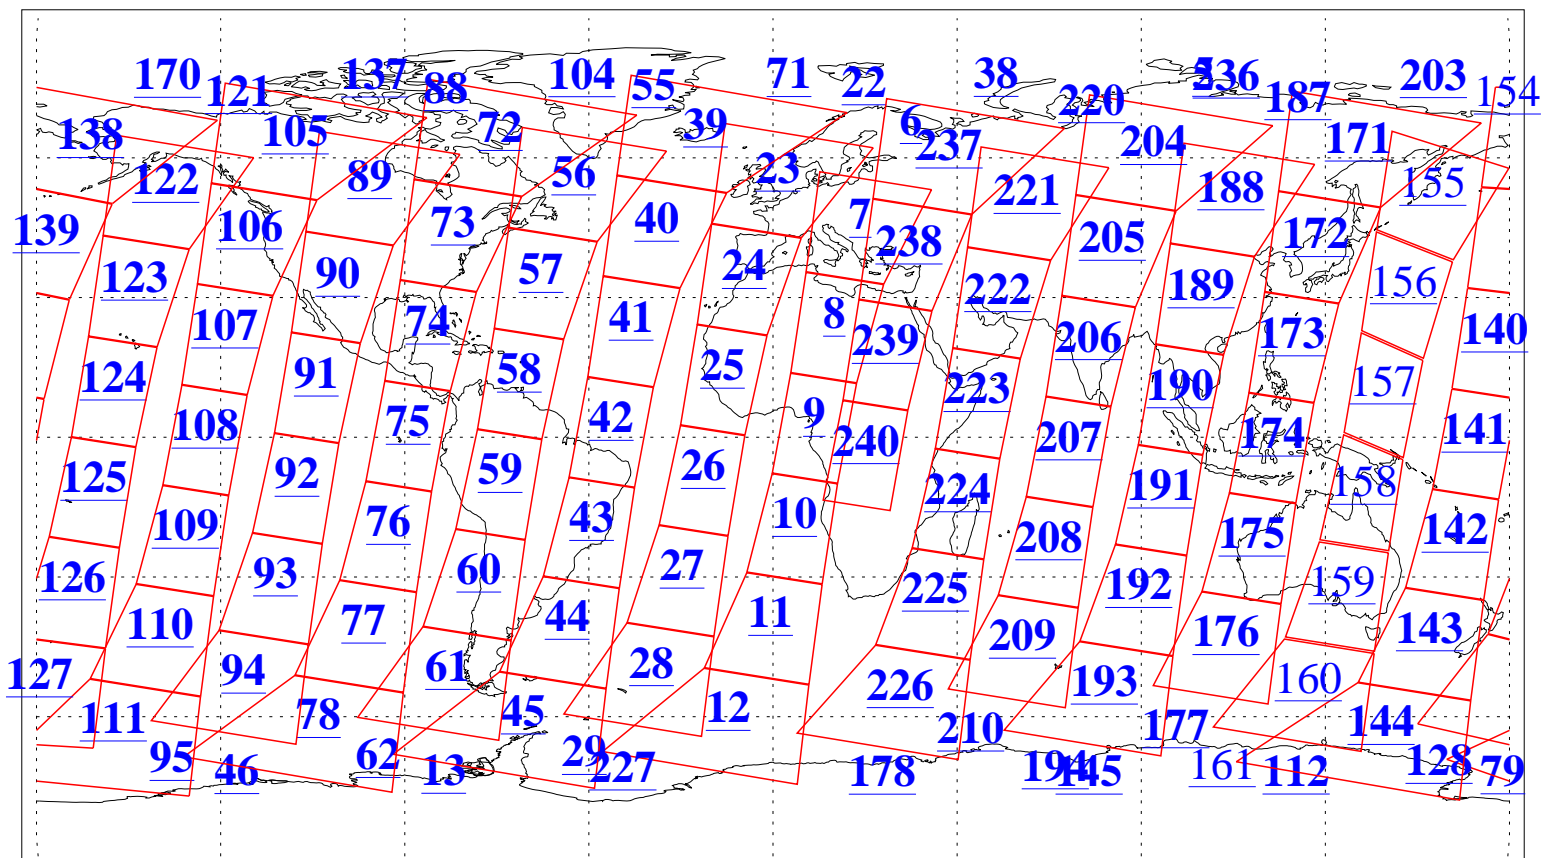

L1B Availability
AMSU Granules: 240
HSB Granules: 0
AIRS Granules: 220

23 Oct 2013
DoY 296
Aqua Day 4190
Granules: 1 to 120

Granules: 121 to 240

Legend: AMSU Available, HSB Available, AIRS Available

L1B Availability
AMSU Granules: 240
HSB Granules: 0
AIRS Granules: 220

23 Oct 2013
DoY 296
Aqua Day 4190

Ascending Granules

Descending Granules

Legend: AMSU Available, HSB Available, AIRS Available

L1B Availability
 AMSU Granules: 240
 HSB Granules: 0
 AIRS Granules: 220

23 Oct 2013
 DoY 296
 Aqua Day 4190

Northern Hemisphere Granules

Southern Hemisphere Granules

Legend: AMSU Available, HSB Available, AIRS Available