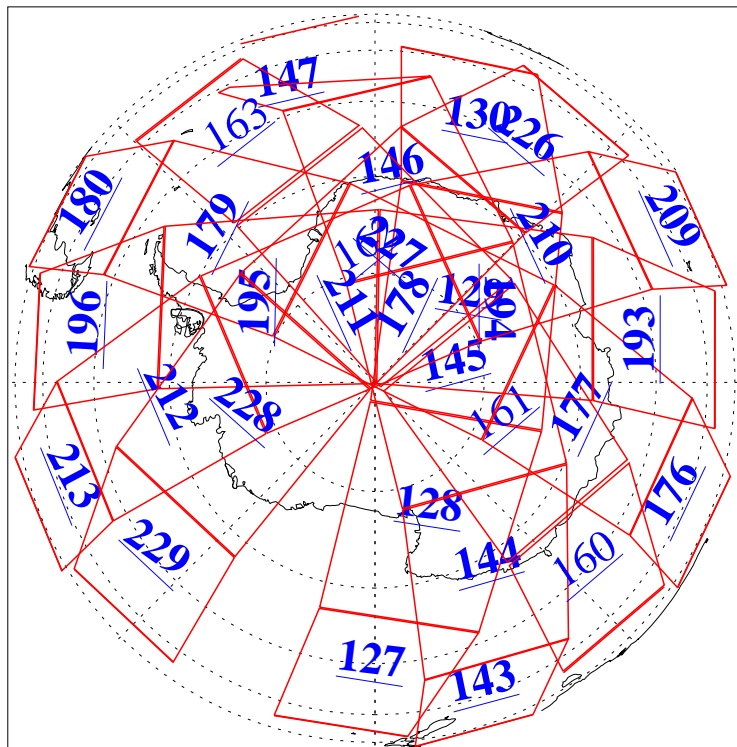

L1B Availability
AMSU Granules: 240
HSB Granules: 0
AIRS Granules: 220

23 Oct 2013
DoY 296
Aqua Day 4190
Granules: 1 to 120

Granules: 121 to 240

Legend: AMSU Available, HSB Available, AIRS Available

L1B Availability
AMSU Granules: 240
HSB Granules: 0
AIRS Granules: 220

23 Oct 2013
DoY 296
Aqua Day 4190

Ascending Granules

Descending Granules

Legend: AMSU Available, HSB Available, AIRS Available

L1B Availability
 AMSU Granules: 240
 HSB Granules: 0
 AIRS Granules: 220

23 Oct 2013
 DoY 296
 Aqua Day 4190

Northern Hemisphere Granules

Southern Hemisphere Granules

Legend: AMSU Available, HSB Available, AIRS Available