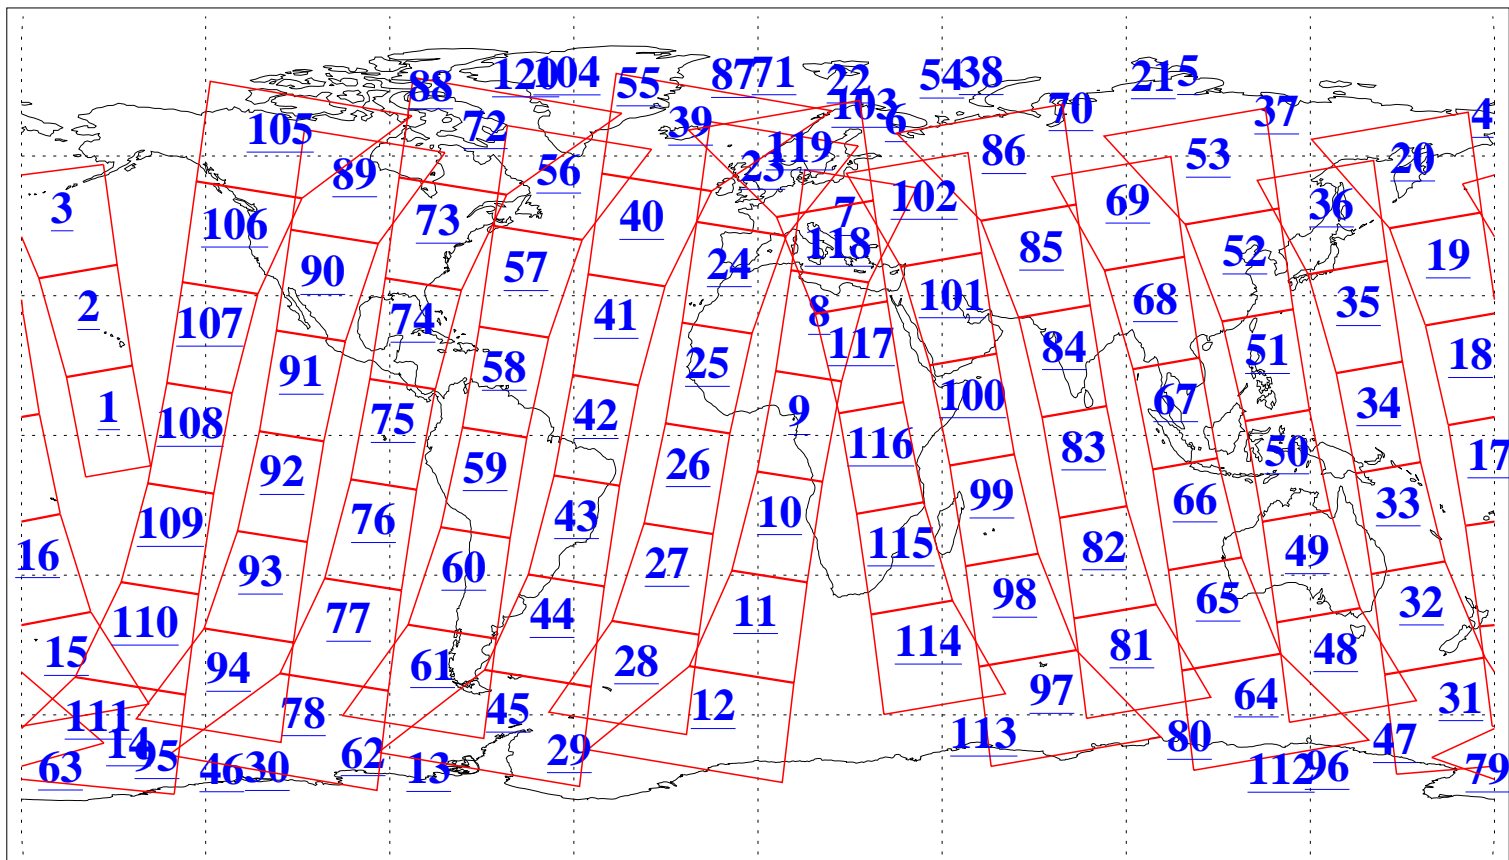

L1B Availability
AMSU Granules: 240
HSB Granules: 0
AIRS Granules: 220

23 Oct 2013
DoY 296
Aqua Day 4190
Granules: 1 to 120

Granules: 121 to 240

Legend: AMSU Available, HSB Available, AIRS Available

L1B Availability
AMSU Granules: 240
HSB Granules: 0
AIRS Granules: 220

23 Oct 2013
DoY 296
Aqua Day 4190

Ascending Granules

Descending Granules

Legend: AMSU Available, HSB Available, AIRS Available

L1B Availability
 AMSU Granules: 240
 HSB Granules: 0
 AIRS Granules: 220

23 Oct 2013
 DoY 296
 Aqua Day 4190

Northern Hemisphere Granules

Southern Hemisphere Granules

Legend: AMSU Available, HSB Available, AIRS Available