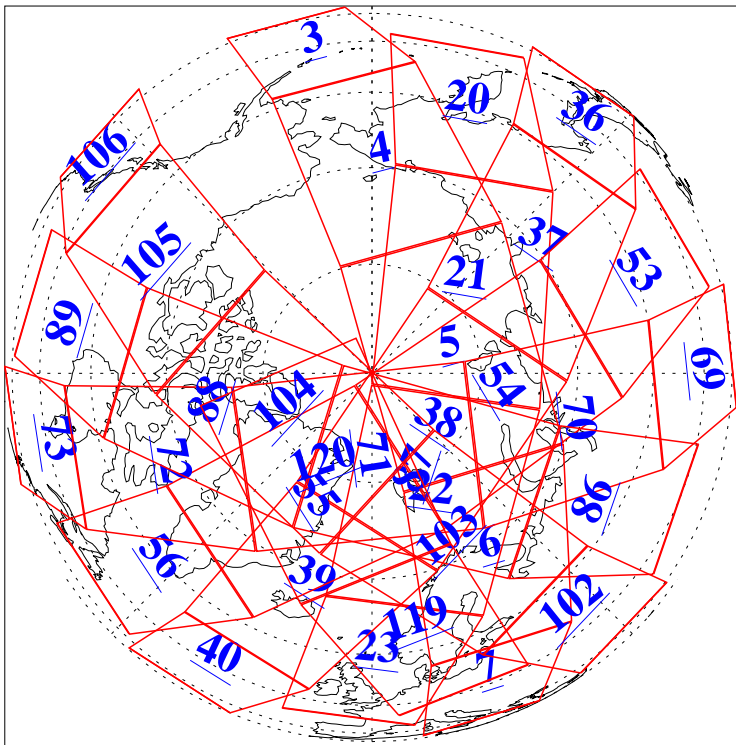

L1B Availability
AMSU Granules: 240
HSB Granules: 0
AIRS Granules: 220

23 Oct 2013
DoY 296
Aqua Day 4190
Granules: 1 to 120

Granules: 121 to 240

Legend: AMSU Available, HSB Available, AIRS Available

L1B Availability
AMSU Granules: 240
HSB Granules: 0
AIRS Granules: 220

23 Oct 2013
DoY 296
Aqua Day 4190

Ascending Granules

Descending Granules

Legend: AMSU Available, HSB Available, AIRS Available

L1B Availability
 AMSU Granules: 240
 HSB Granules: 0
 AIRS Granules: 220

23 Oct 2013
 DoY 296
 Aqua Day 4190

Northern Hemisphere Granules

Southern Hemisphere Granules

Legend: AMSU Available, HSB Available, AIRS Available