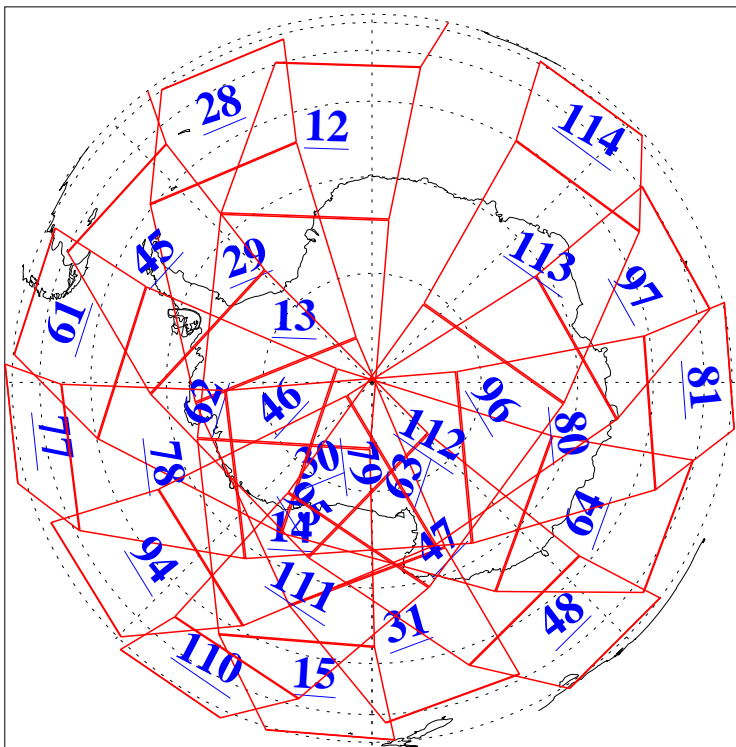

L1B Availability
AMSU Granules: 240
HSB Granules: 0
AIRS Granules: 220

23 Oct 2013
DoY 296
Aqua Day 4190
Granules: 1 to 120

Granules: 121 to 240

Legend: AMSU Available, HSB Available, AIRS Available

L1B Availability
AMSU Granules: 240
HSB Granules: 0
AIRS Granules: 220

23 Oct 2013
DoY 296
Aqua Day 4190

Ascending Granules

Descending Granules

Legend: AMSU Available, HSB Available, AIRS Available

L1B Availability
 AMSU Granules: 240
 HSB Granules: 0
 AIRS Granules: 220

23 Oct 2013
 DoY 296
 Aqua Day 4190

Northern Hemisphere Granules

Southern Hemisphere Granules

Legend: AMSU Available, HSB Available, AIRS Available