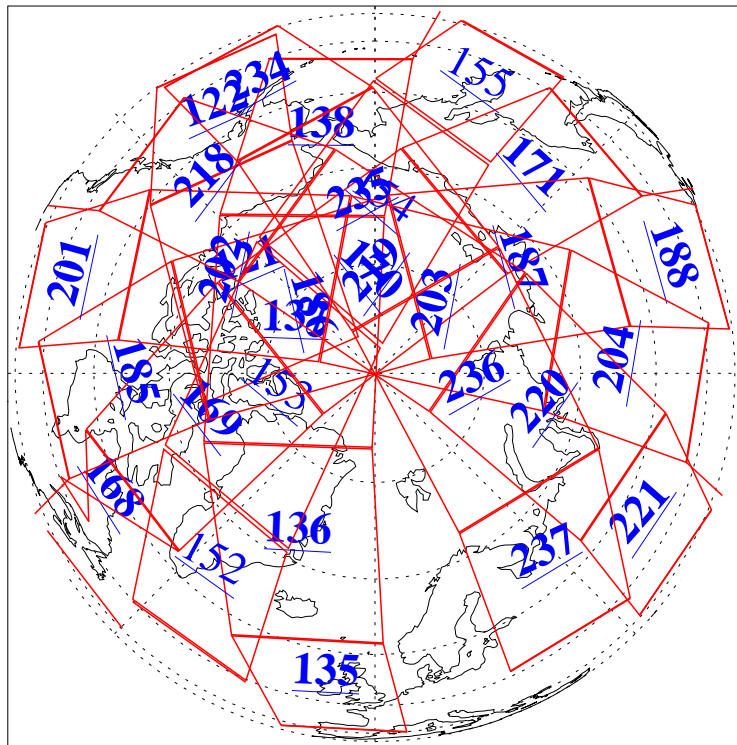

L1B Availability
AMSU Granules: 240
HSB Granules: 0
AIRS Granules: 220

23 Oct 2013
DoY 296
Aqua Day 4190
Granules: 1 to 120

Granules: 121 to 240

Legend: AMSU Available, HSB Available, AIRS Available

L1B Availability
AMSU Granules: 240
HSB Granules: 0
AIRS Granules: 220

23 Oct 2013
DoY 296
Aqua Day 4190

Ascending Granules

Descending Granules

Legend: AMSU Available, HSB Available, AIRS Available

L1B Availability
 AMSU Granules: 240
 HSB Granules: 0
 AIRS Granules: 220

23 Oct 2013
 DoY 296
 Aqua Day 4190

Northern Hemisphere Granules

Southern Hemisphere Granules

Legend: AMSU Available, HSB Available, AIRS Available