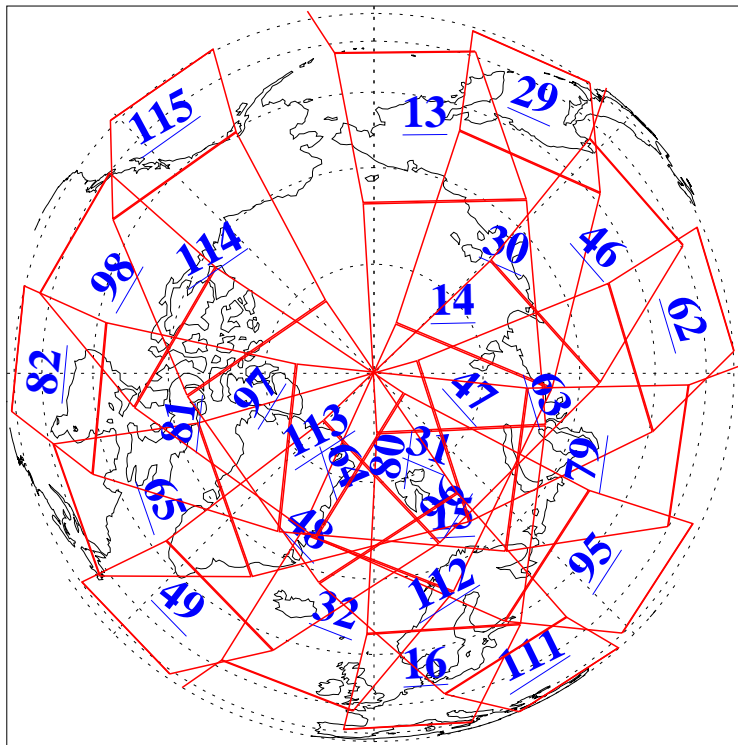

L1B Availability
AMSU Granules: 240
HSB Granules: 0
AIRS Granules: 240

22 Oct 2013
DoY 295
Aqua Day 4189
Granules: 1 to 120

Granules: 121 to 240

Legend: AMSU Available, HSB Available, AIRS Available

L1B Availability
AMSU Granules: 240
HSB Granules: 0
AIRS Granules: 240

22 Oct 2013
DoY 295
Aqua Day 4189

Ascending Granules

Descending Granules

Legend: AMSU Available, HSB Available, AIRS Available

L1B Availability
 AMSU Granules: 240
 HSB Granules: 0
 AIRS Granules: 240

22 Oct 2013
 DoY 295
 Aqua Day 4189

Northern Hemisphere Granules

Southern Hemisphere Granules

Legend: AMSU Available, HSB Available, AIRS Available