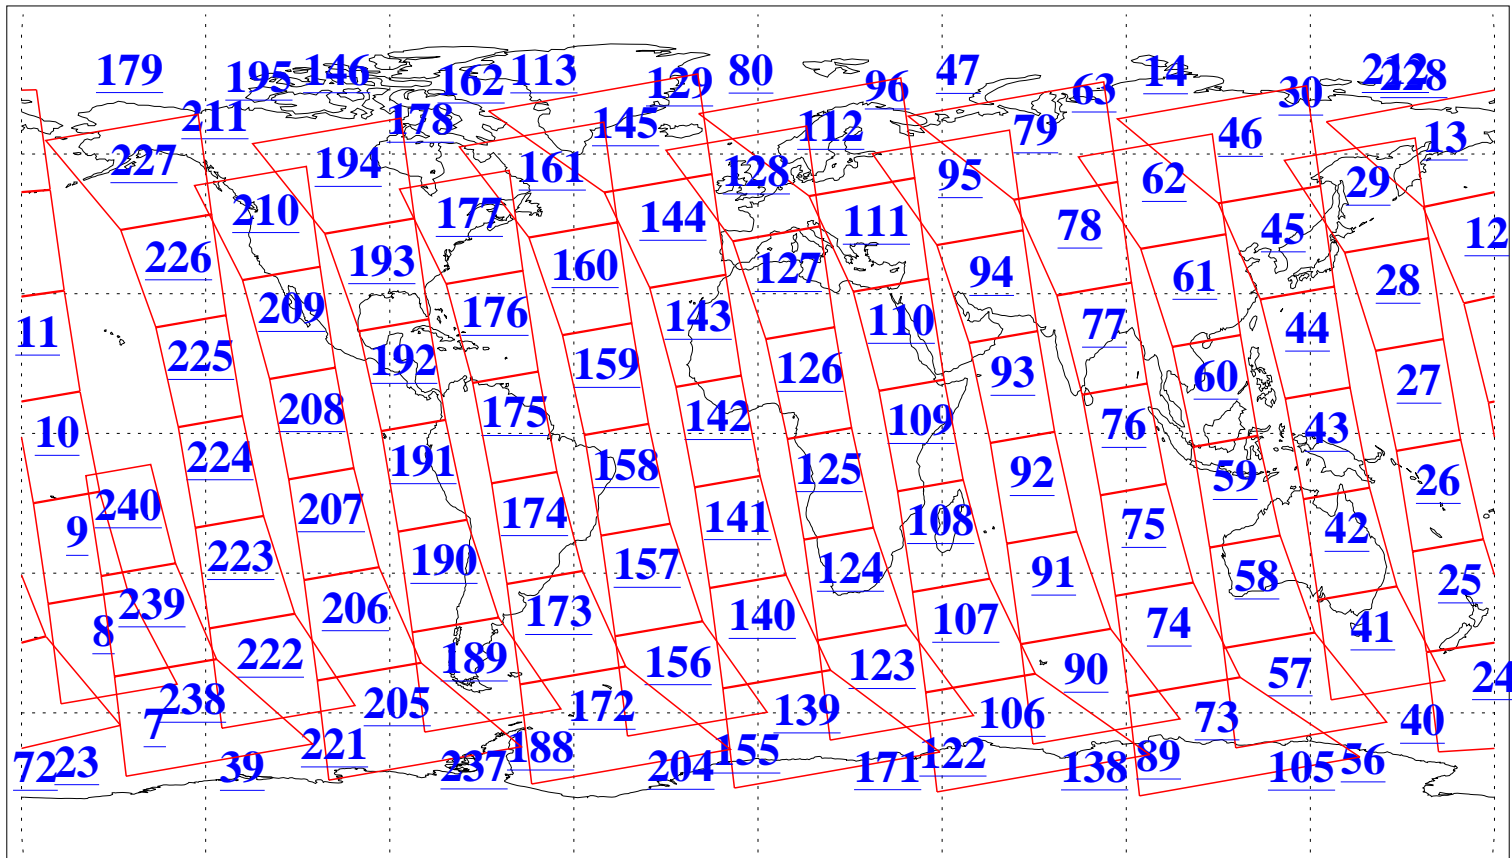

L1B Availability
AMSU Granules: 240
HSB Granules: 0
AIRS Granules: 240

22 Oct 2013
DoY 295
Aqua Day 4189
Granules: 1 to 120

Granules: 121 to 240

Legend: AMSU Available, HSB Available, AIRS Available

L1B Availability
AMSU Granules: 240
HSB Granules: 0
AIRS Granules: 240

22 Oct 2013
DoY 295
Aqua Day 4189

Ascending Granules

Descending Granules

Legend: AMSU Available, HSB Available, AIRS Available

L1B Availability
 AMSU Granules: 240
 HSB Granules: 0
 AIRS Granules: 240

22 Oct 2013
 DoY 295
 Aqua Day 4189

Northern Hemisphere Granules

Southern Hemisphere Granules

Legend: AMSU Available, HSB Available, AIRS Available