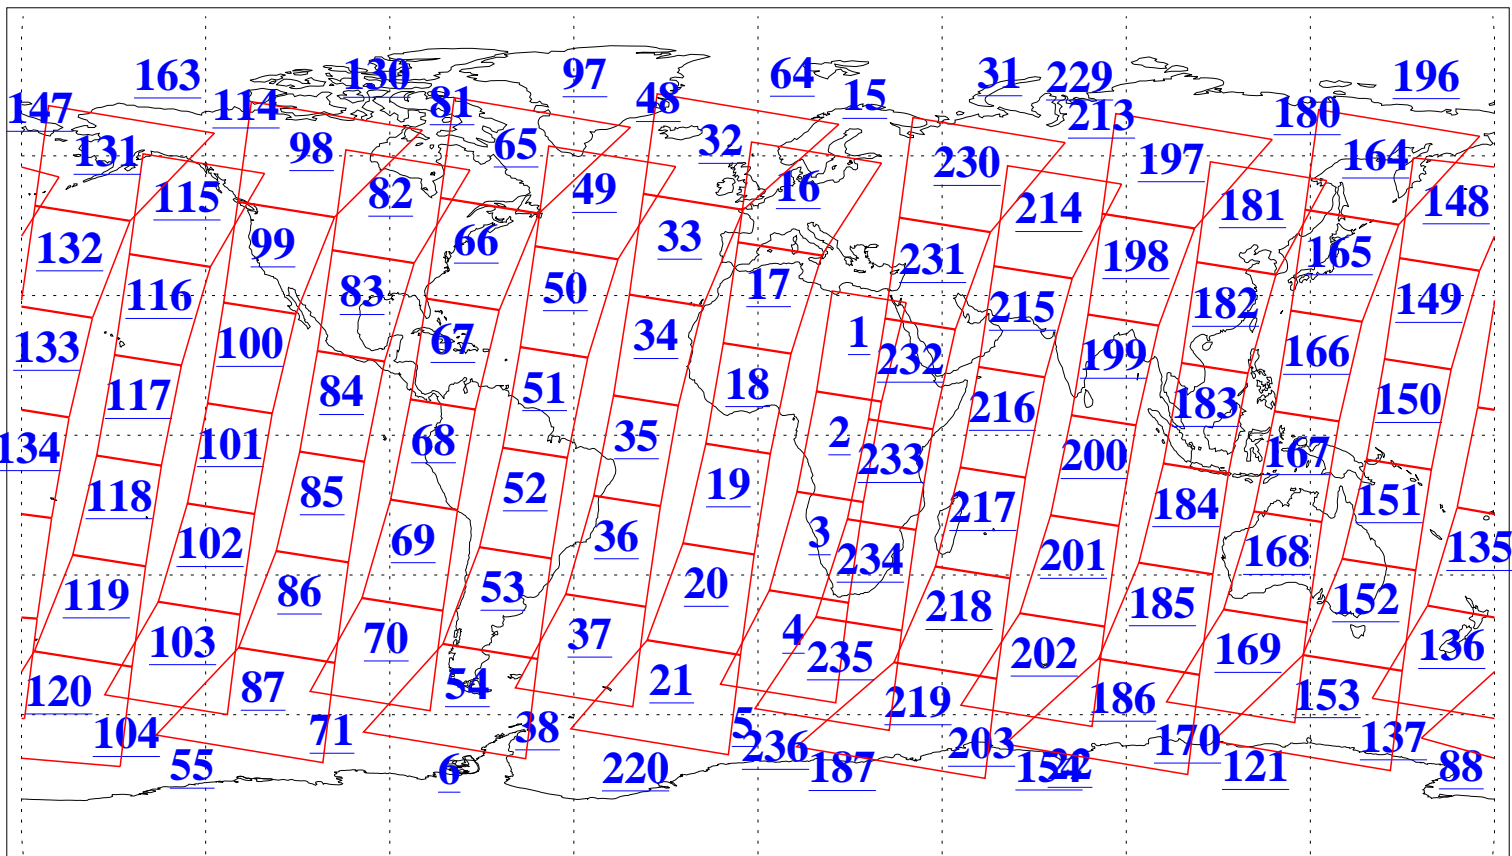

L1B Availability
AMSU Granules: 240
HSB Granules: 0
AIRS Granules: 240

22 Oct 2013
DoY 295
Aqua Day 4189
Granules: 1 to 120

Granules: 121 to 240

Legend: AMSU Available, HSB Available, AIRS Available

L1B Availability
AMSU Granules: 240
HSB Granules: 0
AIRS Granules: 240

22 Oct 2013
DoY 295
Aqua Day 4189

Ascending Granules

Descending Granules

Legend: AMSU Available, HSB Available, AIRS Available

L1B Availability
 AMSU Granules: 240
 HSB Granules: 0
 AIRS Granules: 240

22 Oct 2013
 DoY 295
 Aqua Day 4189

Northern Hemisphere Granules

Southern Hemisphere Granules

Legend: AMSU Available, HSB Available, AIRS Available