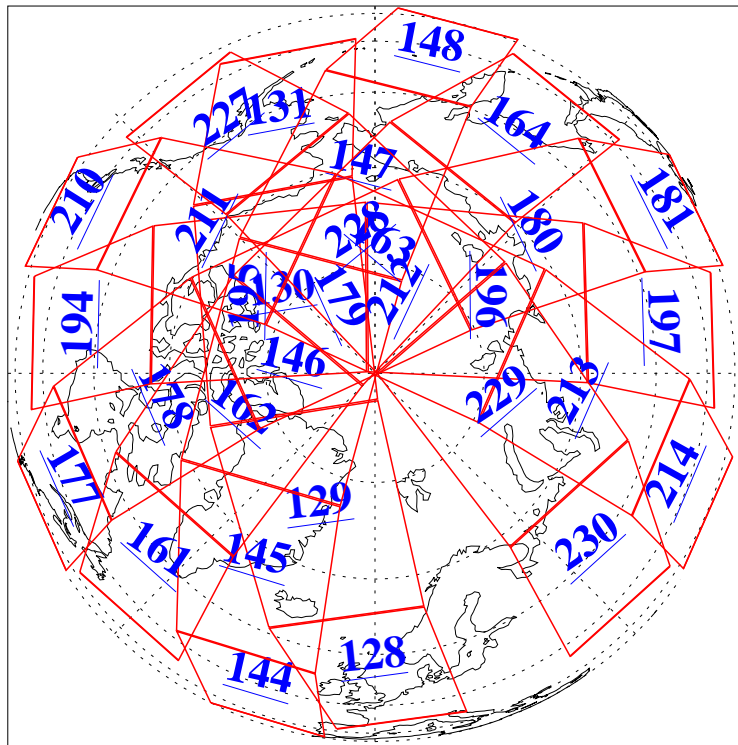

22 Oct 2013
DoY 295
Aqua Day 4189

Ascending Granules

Descending Granules

Legend: AMSU Available, HSB Available, AIRS Available

L1B Availability
 AMSU Granules: 240
 HSB Granules: 0
 AIRS Granules: 240

22 Oct 2013
 DoY 295
 Aqua Day 4189

Northern Hemisphere Granules

Southern Hemisphere Granules

Legend: AMSU Available, HSB Available, AIRS Available