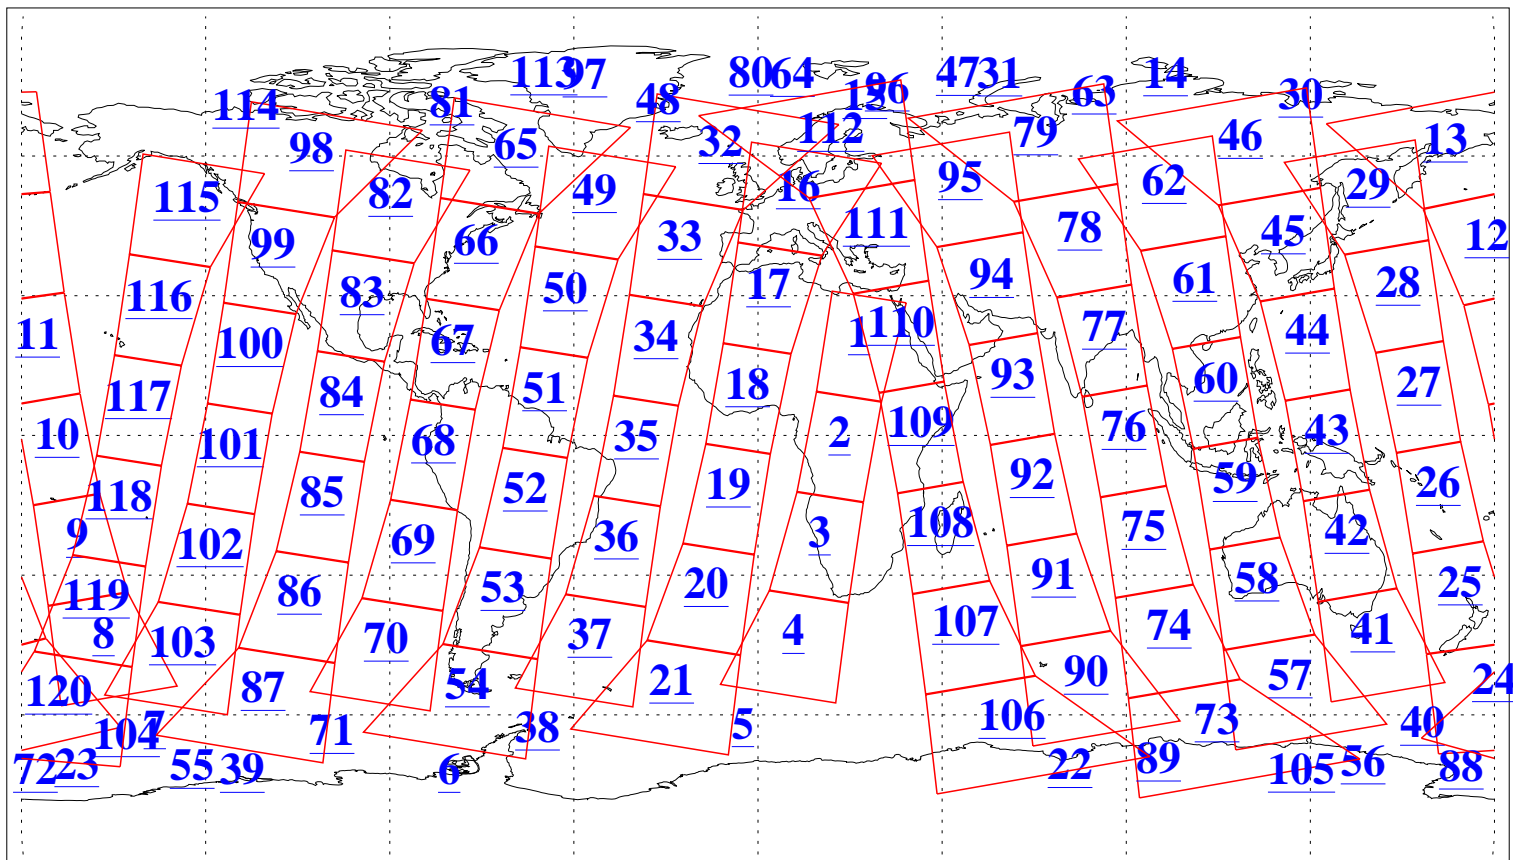

L1B Availability
AMSU Granules: 240
HSB Granules: 0
AIRS Granules: 240

22 Oct 2013
DoY 295
Aqua Day 4189
Granules: 1 to 120

Granules: 121 to 240

Legend: AMSU Available, HSB Available, AIRS Available

L1B Availability
AMSU Granules: 240
HSB Granules: 0
AIRS Granules: 240

22 Oct 2013
DoY 295
Aqua Day 4189

Ascending Granules

Descending Granules

Legend: AMSU Available, HSB Available, AIRS Available

L1B Availability
 AMSU Granules: 240
 HSB Granules: 0
 AIRS Granules: 240

22 Oct 2013
 DoY 295
 Aqua Day 4189

Northern Hemisphere Granules

Southern Hemisphere Granules

Legend: AMSU Available, HSB Available, AIRS Available