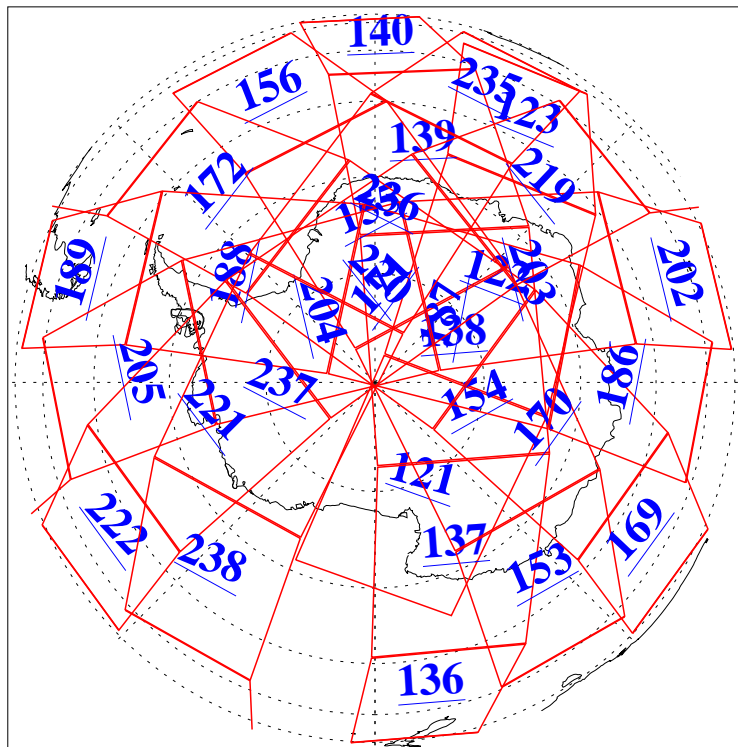

L1B Availability
AMSU Granules: 240
HSB Granules: 0
AIRS Granules: 240

22 Oct 2013
DoY 295
Aqua Day 4189
Granules: 1 to 120

Granules: 121 to 240

Legend: AMSU Available, HSB Available, AIRS Available

L1B Availability
AMSU Granules: 240
HSB Granules: 0
AIRS Granules: 240

22 Oct 2013
DoY 295
Aqua Day 4189

Ascending Granules

Descending Granules

Legend: AMSU Available, HSB Available, AIRS Available

L1B Availability
 AMSU Granules: 240
 HSB Granules: 0
 AIRS Granules: 240

22 Oct 2013
 DoY 295
 Aqua Day 4189

Northern Hemisphere Granules

Southern Hemisphere Granules

Legend: AMSU Available, HSB Available, AIRS Available