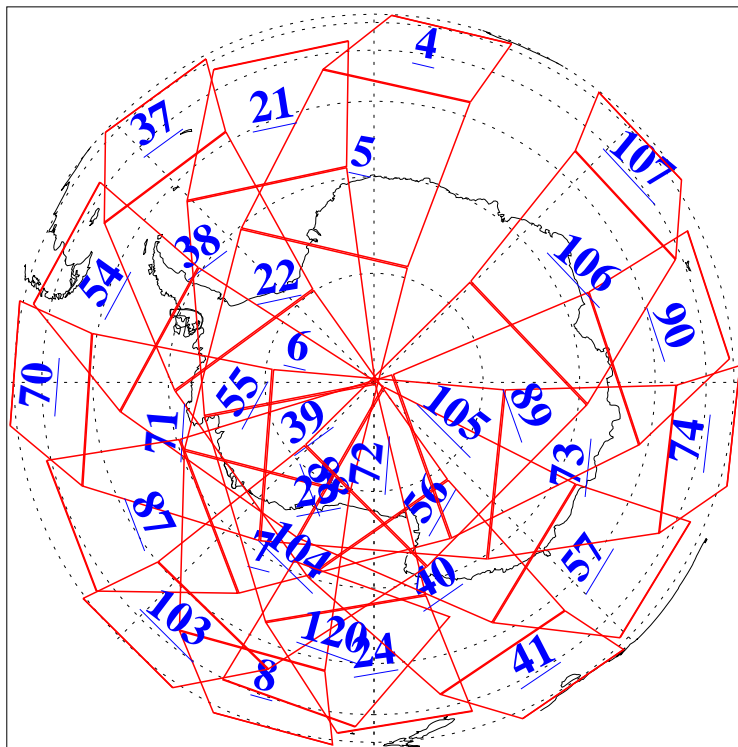

L1B Availability
AMSU Granules: 240
HSB Granules: 0
AIRS Granules: 240

22 Oct 2013
DoY 295
Aqua Day 4189
Granules: 1 to 120

Granules: 121 to 240

Legend: AMSU Available, HSB Available, AIRS Available

L1B Availability
AMSU Granules: 240
HSB Granules: 0
AIRS Granules: 240

22 Oct 2013
DoY 295
Aqua Day 4189

Ascending Granules

Descending Granules

Legend: AMSU Available, HSB Available, AIRS Available

L1B Availability
 AMSU Granules: 240
 HSB Granules: 0
 AIRS Granules: 240

22 Oct 2013
 DoY 295
 Aqua Day 4189

Northern Hemisphere Granules

Southern Hemisphere Granules

Legend: AMSU Available, HSB Available, AIRS Available