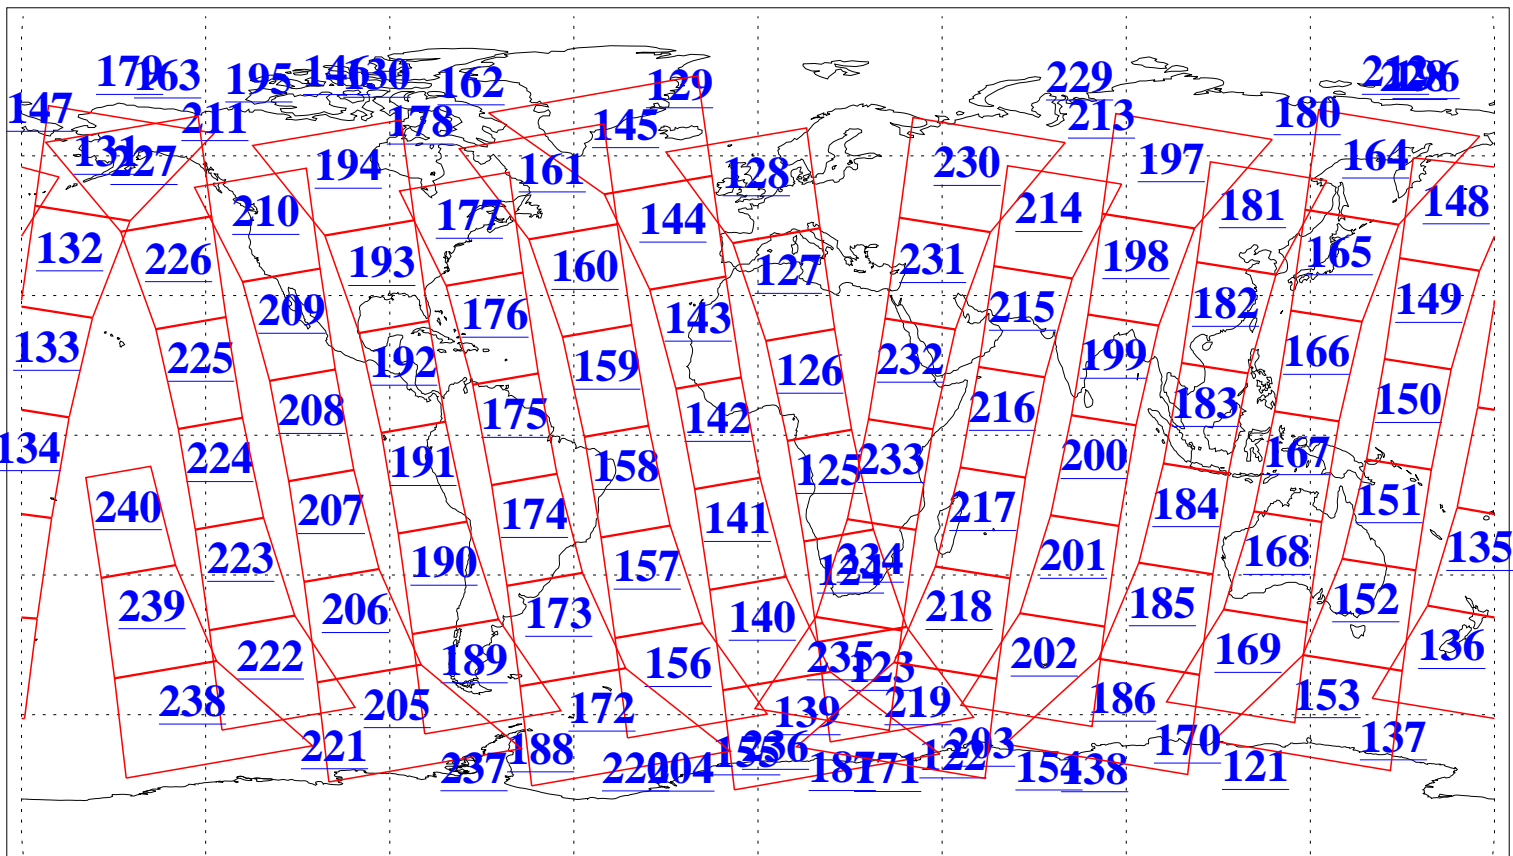

L1B Availability
AMSU Granules: 240
HSB Granules: 0
AIRS Granules: 240

22 Oct 2013
DoY 295
Aqua Day 4189
Granules: 1 to 120

Granules: 121 to 240

Legend: AMSU Available, HSB Available, AIRS Available

L1B Availability
AMSU Granules: 240
HSB Granules: 0
AIRS Granules: 240

22 Oct 2013
DoY 295
Aqua Day 4189

Ascending Granules

Descending Granules

Legend: AMSU Available, HSB Available, AIRS Available

L1B Availability
 AMSU Granules: 240
 HSB Granules: 0
 AIRS Granules: 240

22 Oct 2013
 DoY 295
 Aqua Day 4189

Northern Hemisphere Granules

Southern Hemisphere Granules

Legend: AMSU Available, HSB Available, AIRS Available