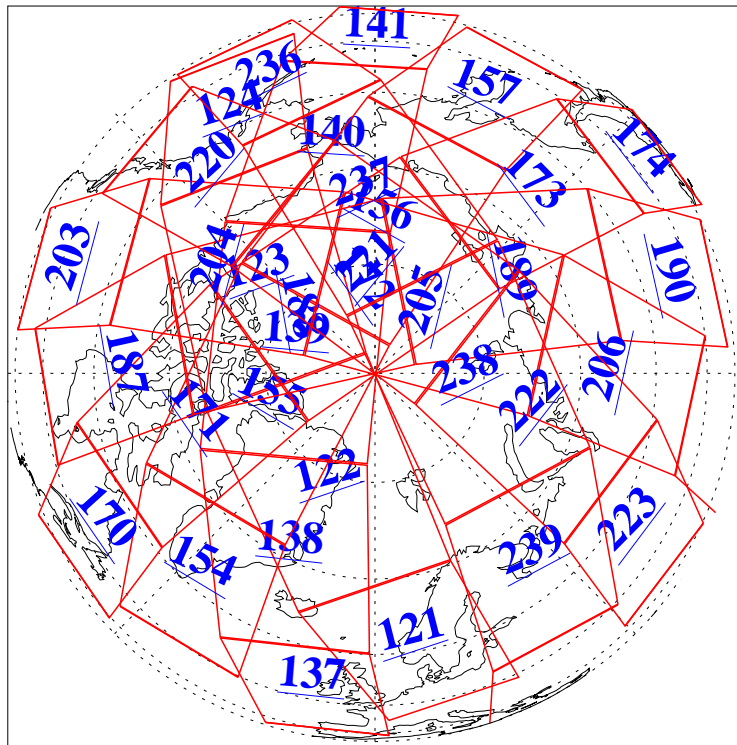

L1B Availability
AMSU Granules: 240
HSB Granules: 0
AIRS Granules: 240

21 Oct 2013
DoY 294
Aqua Day 4188
Granules: 1 to 120

Granules: 121 to 240

Legend: AMSU Available, HSB Available, AIRS Available

L1B Availability
AMSU Granules: 240
HSB Granules: 0
AIRS Granules: 240

21 Oct 2013
DoY 294
Aqua Day 4188
Ascending Granules

Descending Granules

Legend: AMSU Available, HSB Available, AIRS Available

L1B Availability
 AMSU Granules: 240
 HSB Granules: 0
 AIRS Granules: 240

21 Oct 2013
 DoY 294
 Aqua Day 4188

Northern Hemisphere Granules

Southern Hemisphere Granules

Legend: AMSU Available, HSB Available, AIRS Available