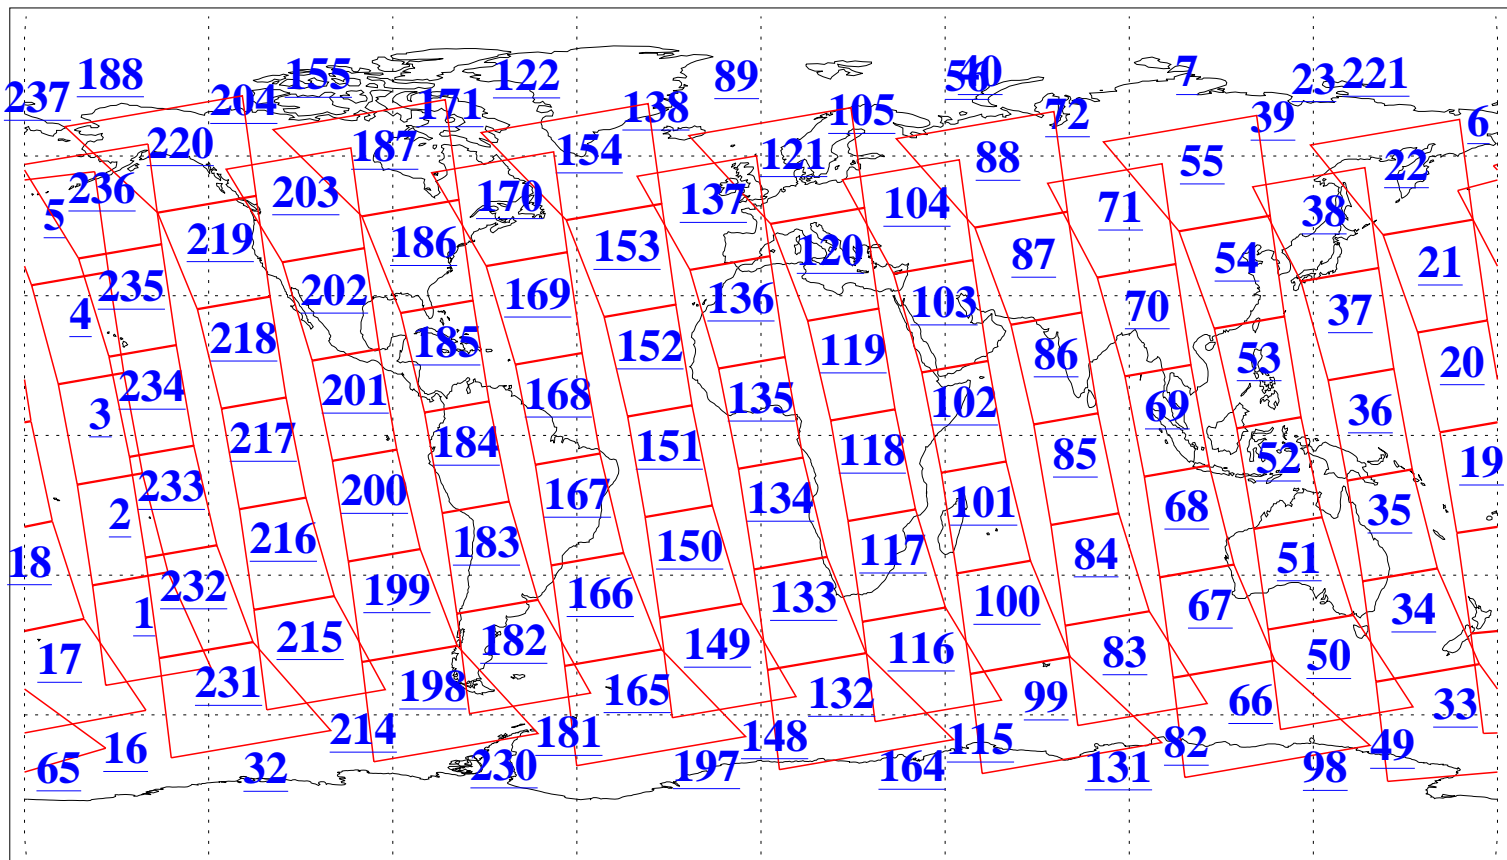

L1B Availability
AMSU Granules: 240
HSB Granules: 0
AIRS Granules: 240

21 Oct 2013
DoY 294
Aqua Day 4188
Granules: 1 to 120

Granules: 121 to 240

Legend: AMSU Available, HSB Available, AIRS Available

L1B Availability
AMSU Granules: 240
HSB Granules: 0
AIRS Granules: 240

21 Oct 2013
DoY 294
Aqua Day 4188
Ascending Granules

Descending Granules

Legend: AMSU Available, HSB Available, AIRS Available

L1B Availability
 AMSU Granules: 240
 HSB Granules: 0
 AIRS Granules: 240

21 Oct 2013
 DoY 294
 Aqua Day 4188

Northern Hemisphere Granules

Southern Hemisphere Granules

Legend: AMSU Available, HSB Available, AIRS Available