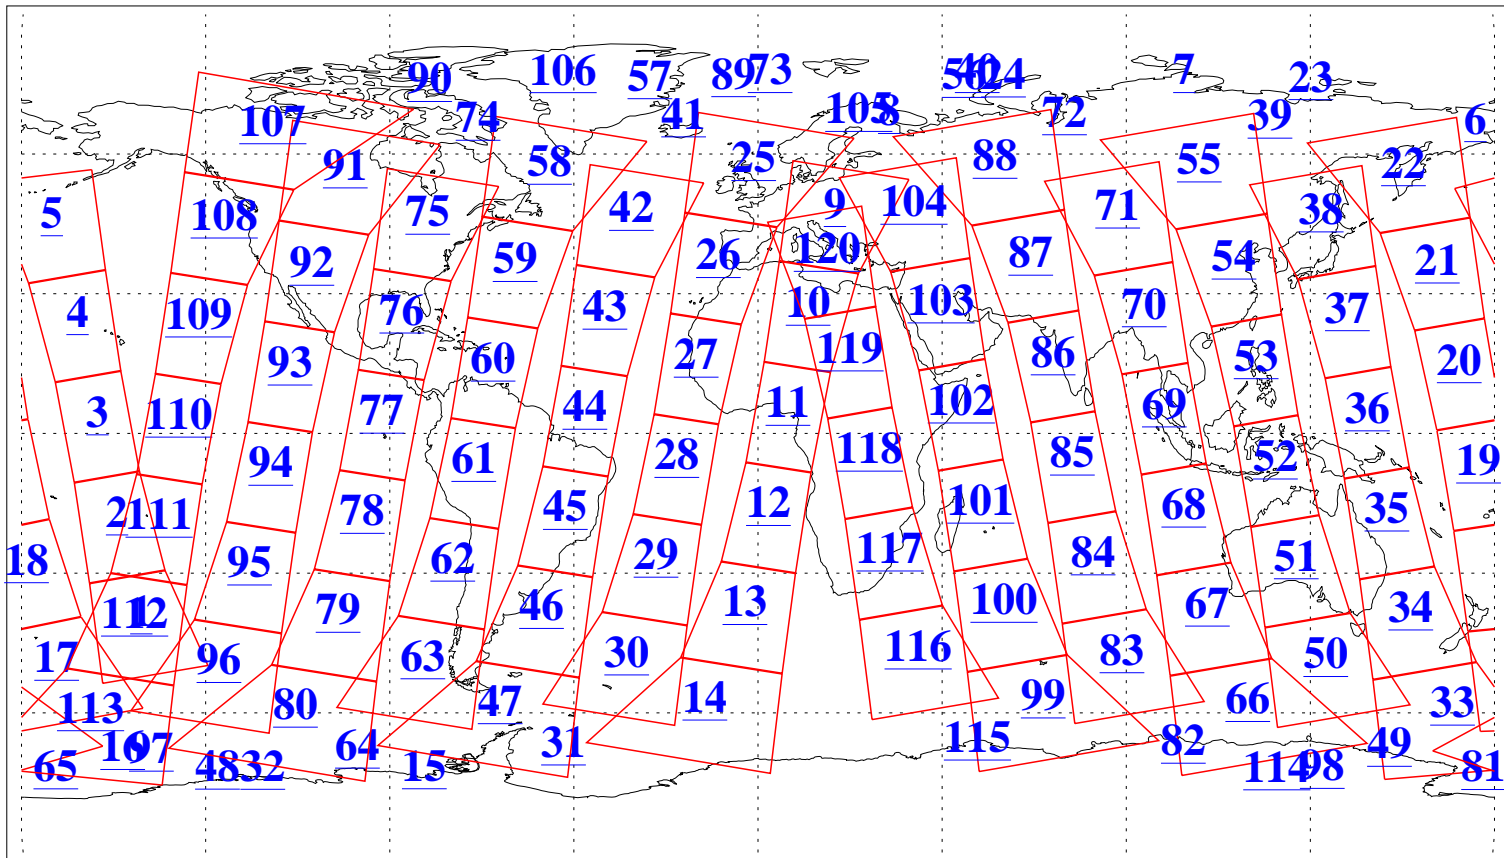

L1B Availability
AMSU Granules: 240
HSB Granules: 0
AIRS Granules: 240

21 Oct 2013
DoY 294
Aqua Day 4188
Granules: 1 to 120

Granules: 121 to 240

Legend: AMSU Available, HSB Available, AIRS Available

L1B Availability
AMSU Granules: 240
HSB Granules: 0
AIRS Granules: 240

21 Oct 2013
DoY 294
Aqua Day 4188
Ascending Granules

Descending Granules

Legend: AMSU Available, HSB Available, AIRS Available

L1B Availability
 AMSU Granules: 240
 HSB Granules: 0
 AIRS Granules: 240

21 Oct 2013
 DoY 294
 Aqua Day 4188

Northern Hemisphere Granules

Southern Hemisphere Granules

Legend: AMSU Available, HSB Available, AIRS Available