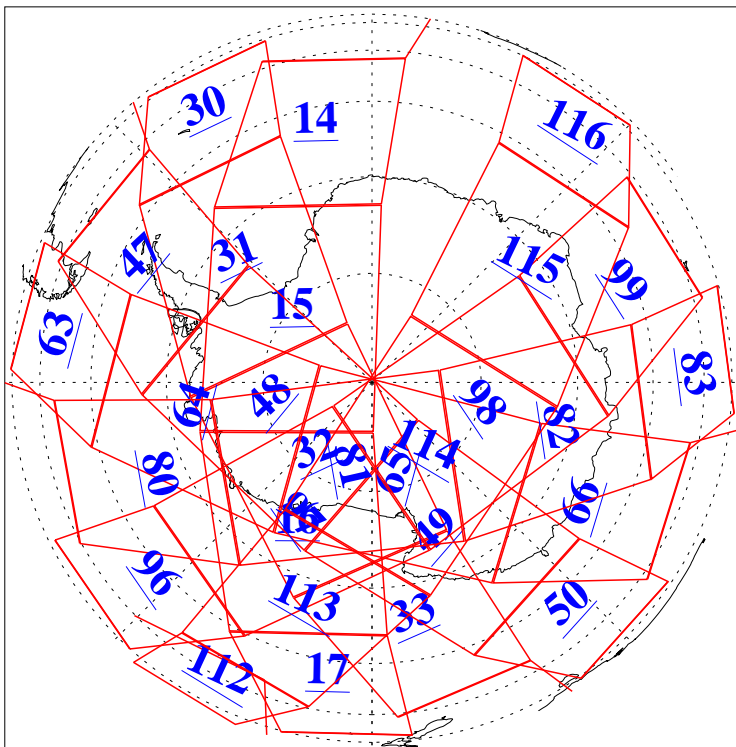

L1B Availability
AMSU Granules: 240
HSB Granules: 0
AIRS Granules: 240

21 Oct 2013
DoY 294
Aqua Day 4188
Granules: 1 to 120

Granules: 121 to 240

Legend: AMSU Available, HSB Available, AIRS Available

L1B Availability
AMSU Granules: 240
HSB Granules: 0
AIRS Granules: 240

21 Oct 2013
DoY 294
Aqua Day 4188
Ascending Granules

Descending Granules

Legend: AMSU Available, HSB Available, AIRS Available

L1B Availability
 AMSU Granules: 240
 HSB Granules: 0
 AIRS Granules: 240

21 Oct 2013
 DoY 294
 Aqua Day 4188

Northern Hemisphere Granules

Southern Hemisphere Granules

Legend: AMSU Available, HSB Available, AIRS Available