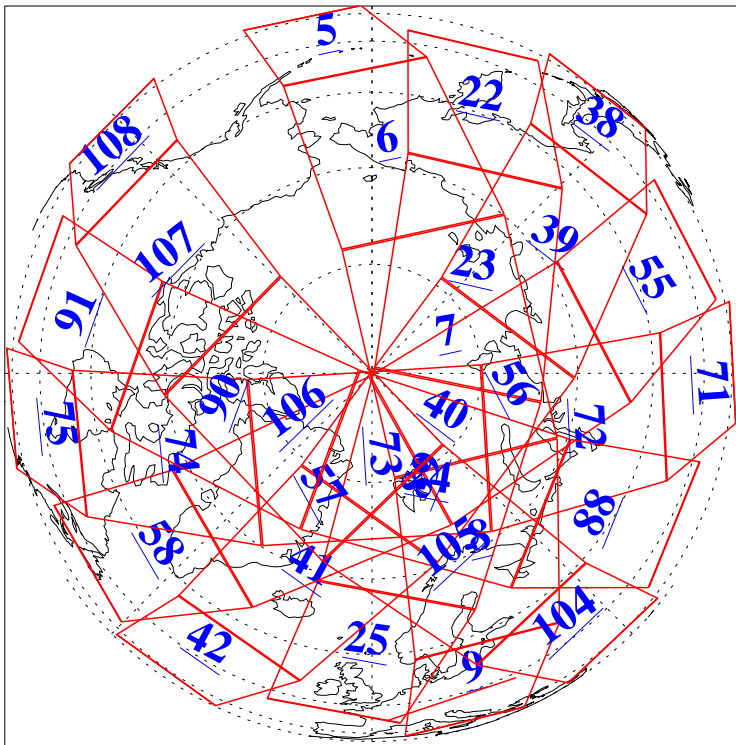

L1B Availability
AMSU Granules: 240
HSB Granules: 0
AIRS Granules: 240

21 Oct 2013
DoY 294
Aqua Day 4188
Granules: 1 to 120

Granules: 121 to 240

Legend: AMSU Available, HSB Available, AIRS Available

L1B Availability
AMSU Granules: 240
HSB Granules: 0
AIRS Granules: 240

21 Oct 2013
DoY 294
Aqua Day 4188
Ascending Granules

Descending Granules

Legend: AMSU Available, HSB Available, AIRS Available

L1B Availability
 AMSU Granules: 240
 HSB Granules: 0
 AIRS Granules: 240

21 Oct 2013
 DoY 294
 Aqua Day 4188

Northern Hemisphere Granules

Southern Hemisphere Granules

Legend: AMSU Available, HSB Available, AIRS Available