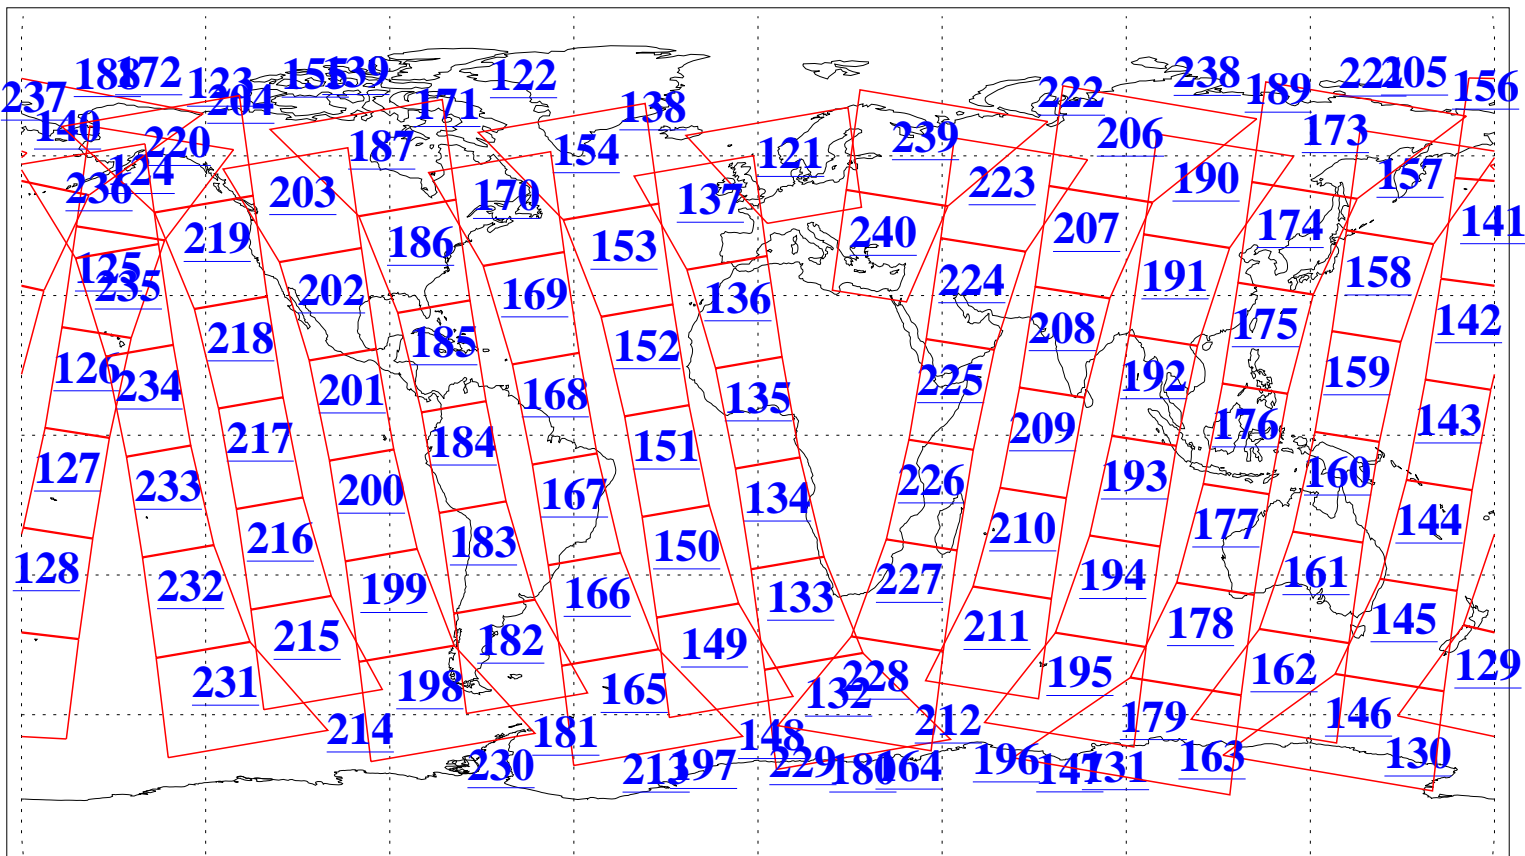

L1B Availability
AMSU Granules: 240
HSB Granules: 0
AIRS Granules: 240

21 Oct 2013
DoY 294
Aqua Day 4188
Granules: 1 to 120

Granules: 121 to 240

Legend: AMSU Available, HSB Available, AIRS Available

L1B Availability
AMSU Granules: 240
HSB Granules: 0
AIRS Granules: 240

21 Oct 2013
DoY 294
Aqua Day 4188
Ascending Granules

Descending Granules

Legend: AMSU Available, HSB Available, AIRS Available

L1B Availability
 AMSU Granules: 240
 HSB Granules: 0
 AIRS Granules: 240

21 Oct 2013
 DoY 294
 Aqua Day 4188

Northern Hemisphere Granules

Southern Hemisphere Granules

Legend: AMSU Available, HSB Available, AIRS Available