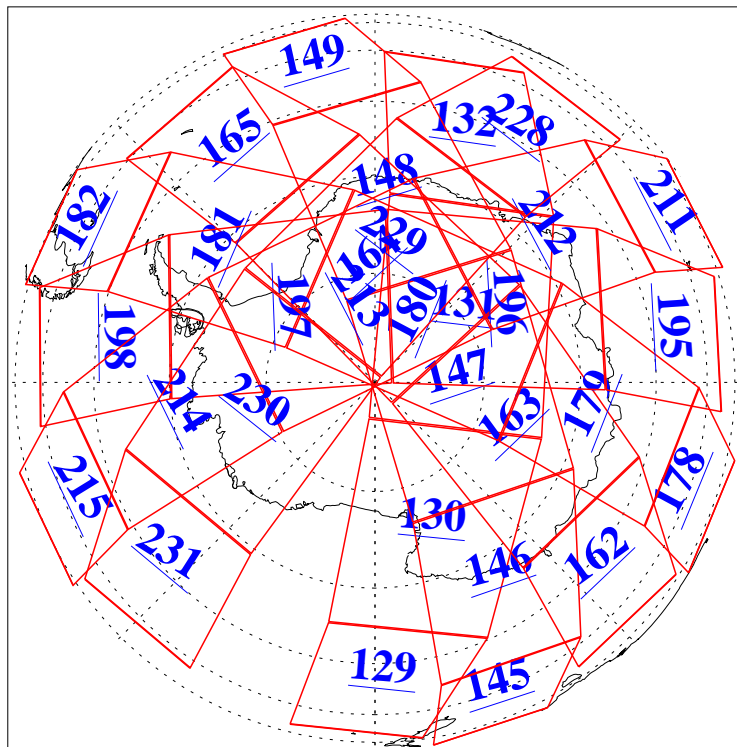

L1B Availability
AMSU Granules: 240
HSB Granules: 0
AIRS Granules: 240

21 Oct 2013
DoY 294
Aqua Day 4188
Granules: 1 to 120

Granules: 121 to 240

Legend: AMSU Available, HSB Available, AIRS Available

L1B Availability
AMSU Granules: 240
HSB Granules: 0
AIRS Granules: 240

21 Oct 2013
DoY 294
Aqua Day 4188
Ascending Granules

Descending Granules

Legend: AMSU Available, HSB Available, AIRS Available

L1B Availability
 AMSU Granules: 240
 HSB Granules: 0
 AIRS Granules: 240

21 Oct 2013
 DoY 294
 Aqua Day 4188

Northern Hemisphere Granules

Southern Hemisphere Granules

Legend: AMSU Available, HSB Available, AIRS Available