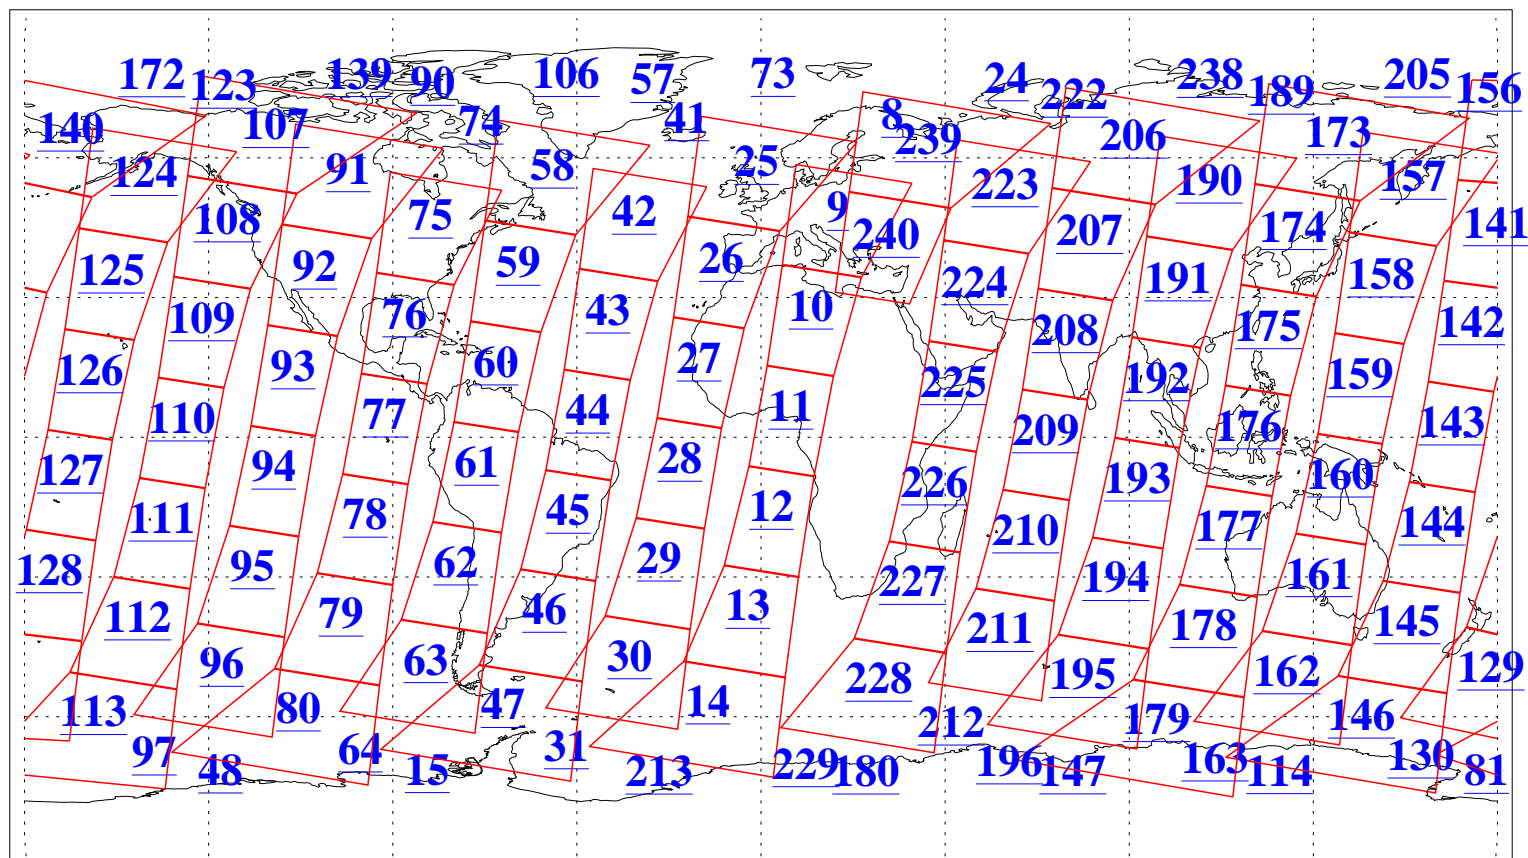

L1B Availability
AMSU Granules: 240
HSB Granules: 0
AIRS Granules: 240

21 Oct 2013
DoY 294
Aqua Day 4188
Granules: 1 to 120

Granules: 121 to 240

Legend: AMSU Available, HSB Available, AIRS Available

L1B Availability
AMSU Granules: 240
HSB Granules: 0
AIRS Granules: 240

21 Oct 2013
DoY 294
Aqua Day 4188
Ascending Granules

Descending Granules

Legend: AMSU Available, HSB Available, AIRS Available

L1B Availability
 AMSU Granules: 240
 HSB Granules: 0
 AIRS Granules: 240

21 Oct 2013
 DoY 294
 Aqua Day 4188