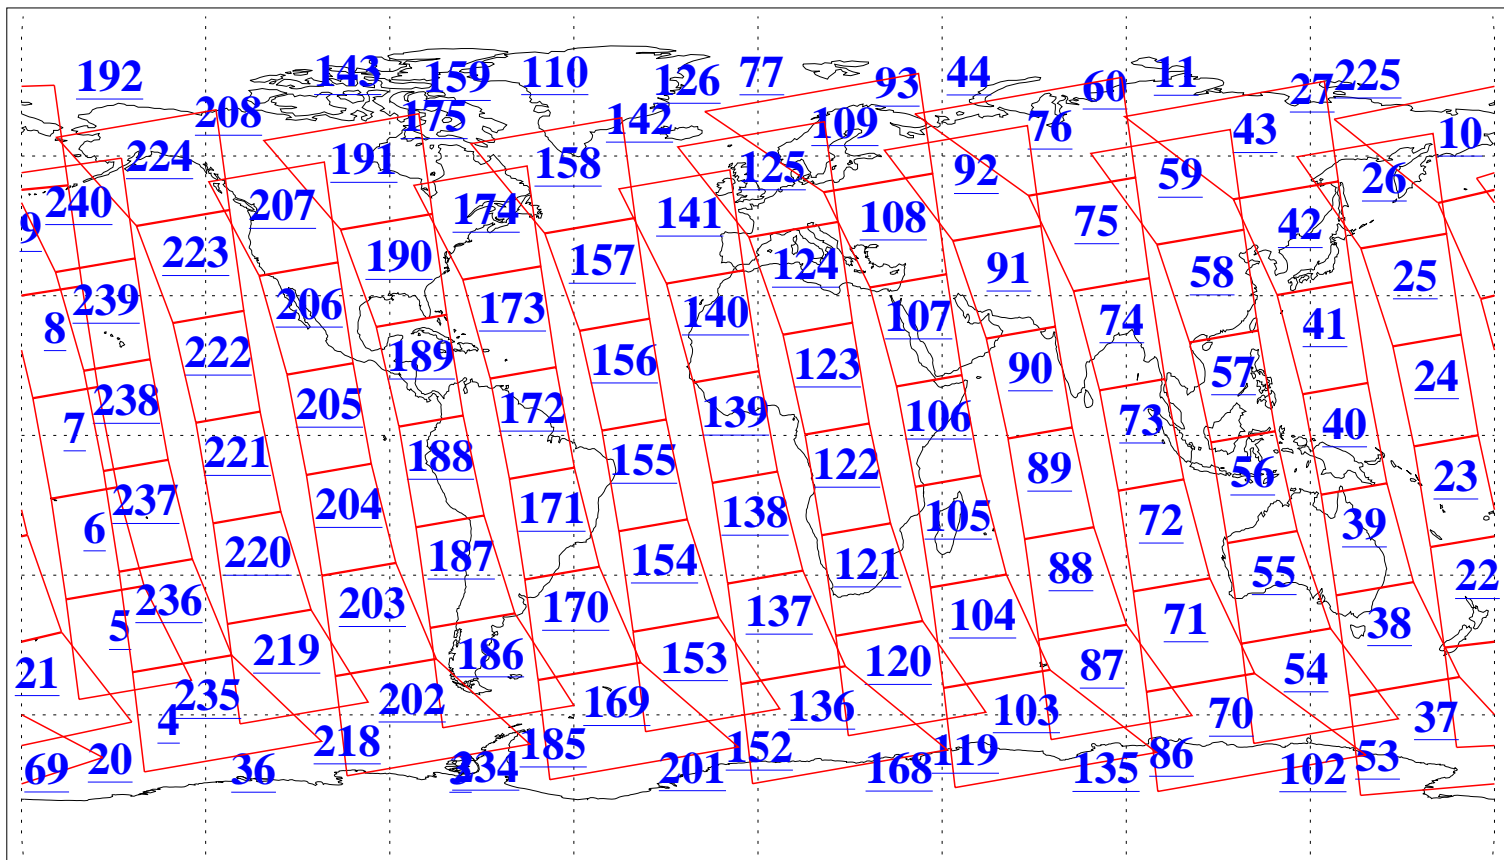

L1B Availability
AMSU Granules: 240
HSB Granules: 0
AIRS Granules: 240

17 Oct 2013
DoY 290
Aqua Day 4184
Granules: 1 to 120

Granules: 121 to 240

Legend: AMSU Available, HSB Available, AIRS Available

L1B Availability
AMSU Granules: 240
HSB Granules: 0
AIRS Granules: 240

17 Oct 2013
DoY 290
Aqua Day 4184
Ascending Granules

Descending Granules

Legend: AMSU Available, HSB Available, AIRS Available

L1B Availability
 AMSU Granules: 240
 HSB Granules: 0
 AIRS Granules: 240

17 Oct 2013
 DoY 290
 Aqua Day 4184

Northern Hemisphere Granules

Southern Hemisphere Granules

Legend: AMSU Available, HSB Available, AIRS Available