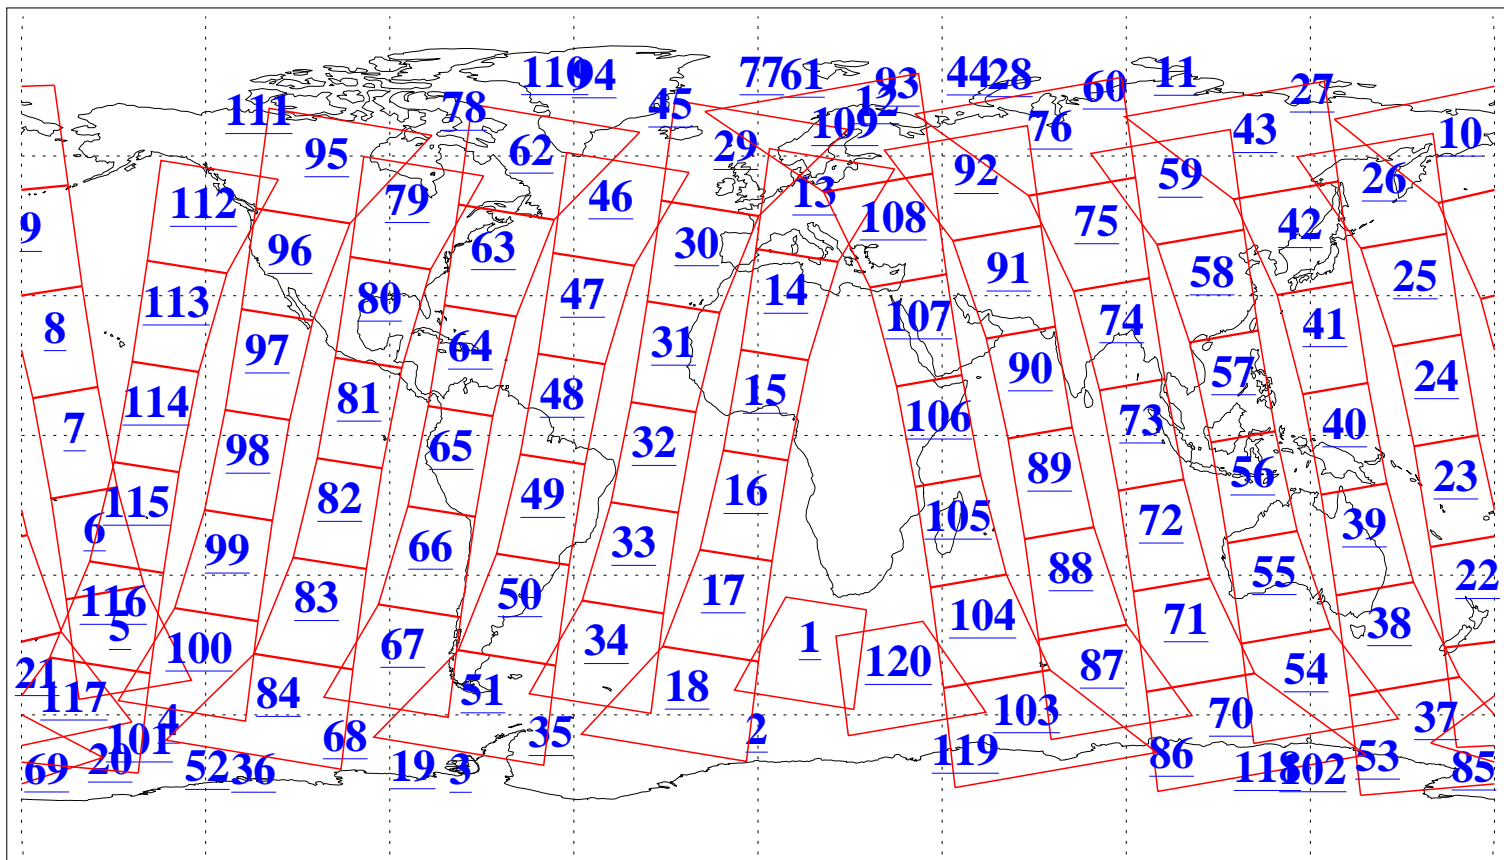

L1B Availability
AMSU Granules: 240
HSB Granules: 0
AIRS Granules: 240

17 Oct 2013
DoY 290
Aqua Day 4184
Granules: 1 to 120

Granules: 121 to 240

Legend: AMSU Available, HSB Available, AIRS Available

L1B Availability
AMSU Granules: 240
HSB Granules: 0
AIRS Granules: 240

17 Oct 2013
DoY 290
Aqua Day 4184
Ascending Granules

Descending Granules

Legend: AMSU Available, HSB Available, AIRS Available

L1B Availability
 AMSU Granules: 240
 HSB Granules: 0
 AIRS Granules: 240

17 Oct 2013
 DoY 290
 Aqua Day 4184

Northern Hemisphere Granules

Southern Hemisphere Granules

Legend: AMSU Available, HSB Available, AIRS Available