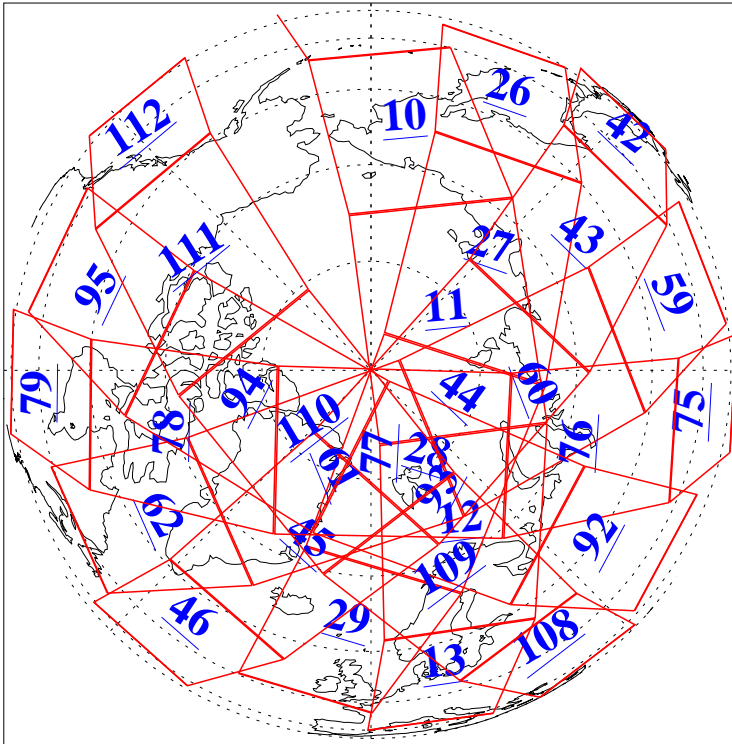

L1B Availability
AMSU Granules: 240
HSB Granules: 0
AIRS Granules: 240

17 Oct 2013
DoY 290
Aqua Day 4184
Granules: 1 to 120

Granules: 121 to 240

Legend: AMSU Available, HSB Available, AIRS Available

L1B Availability
AMSU Granules: 240
HSB Granules: 0
AIRS Granules: 240

17 Oct 2013
DoY 290
Aqua Day 4184
Ascending Granules

Descending Granules

Legend: AMSU Available, HSB Available, AIRS Available

L1B Availability
 AMSU Granules: 240
 HSB Granules: 0
 AIRS Granules: 240

17 Oct 2013
 DoY 290
 Aqua Day 4184

Northern Hemisphere Granules

Southern Hemisphere Granules

Legend: AMSU Available, HSB Available, AIRS Available