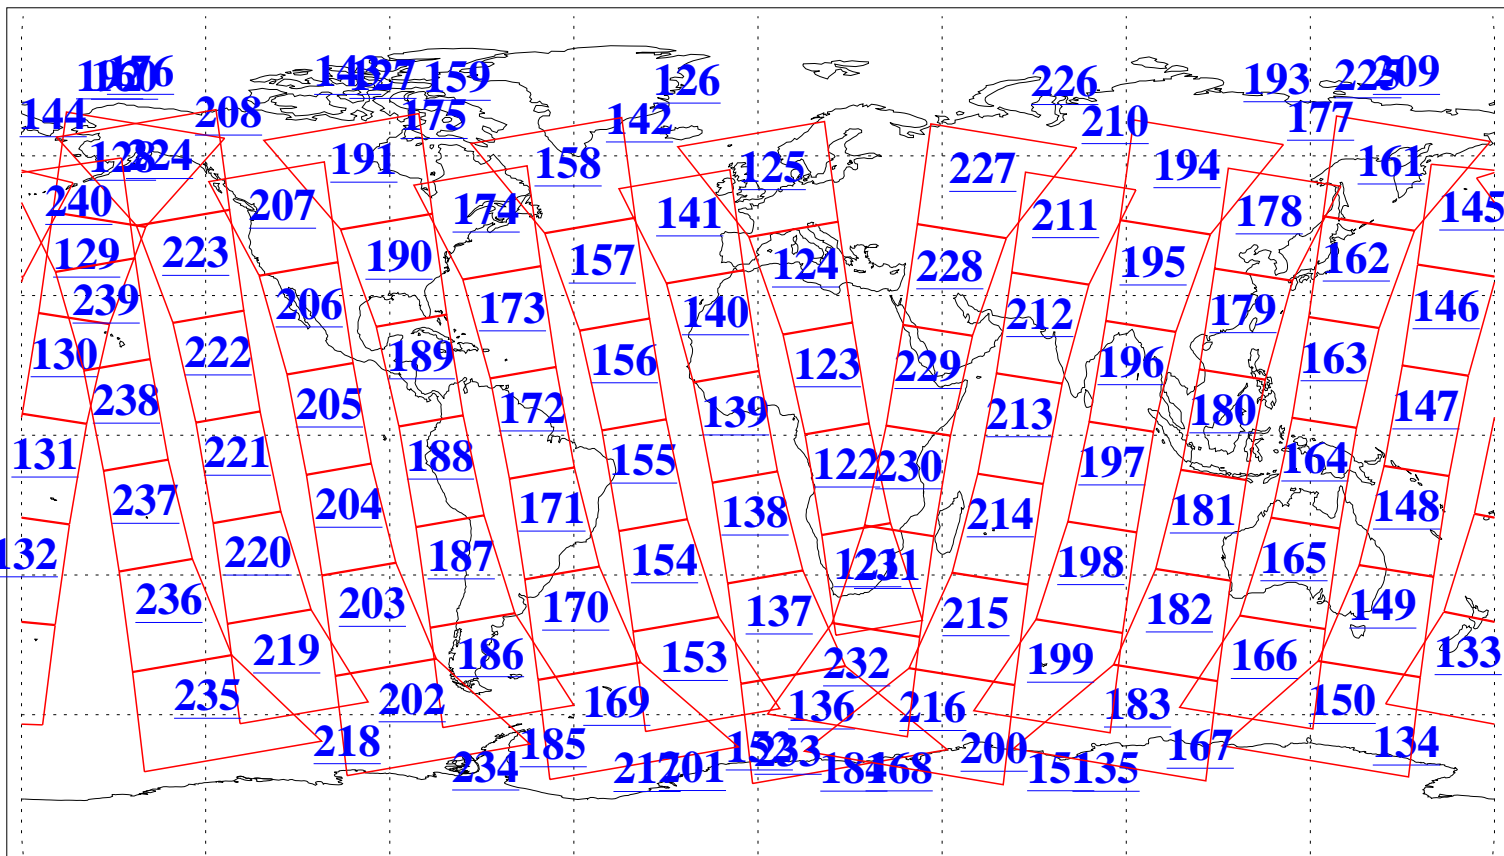

L1B Availability
AMSU Granules: 240
HSB Granules: 0
AIRS Granules: 240

17 Oct 2013
DoY 290
Aqua Day 4184
Granules: 1 to 120

Granules: 121 to 240

Legend: AMSU Available, HSB Available, AIRS Available

L1B Availability
AMSU Granules: 240
HSB Granules: 0
AIRS Granules: 240

17 Oct 2013
DoY 290
Aqua Day 4184
Ascending Granules

Descending Granules

Legend: AMSU Available, HSB Available, AIRS Available

L1B Availability
 AMSU Granules: 240
 HSB Granules: 0
 AIRS Granules: 240

17 Oct 2013
 DoY 290
 Aqua Day 4184

Northern Hemisphere Granules

Southern Hemisphere Granules

Legend: AMSU Available, HSB Available, AIRS Available