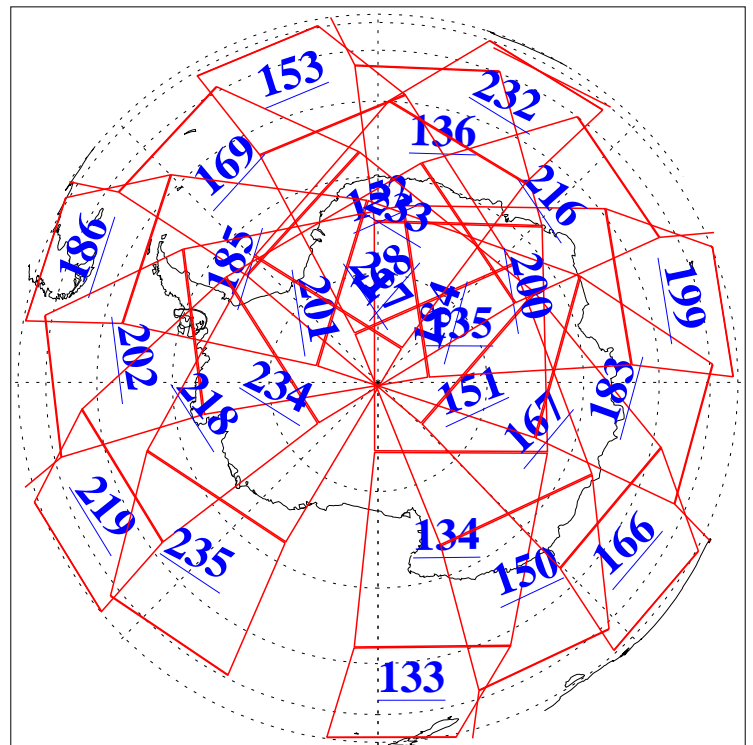

L1B Availability
AMSU Granules: 240
HSB Granules: 0
AIRS Granules: 240

17 Oct 2013
DoY 290
Aqua Day 4184
Granules: 1 to 120

Granules: 121 to 240

Legend: AMSU Available, HSB Available, AIRS Available

L1B Availability
AMSU Granules: 240
HSB Granules: 0
AIRS Granules: 240

17 Oct 2013
DoY 290
Aqua Day 4184
Ascending Granules

Descending Granules

Legend: AMSU Available, HSB Available, AIRS Available

L1B Availability
 AMSU Granules: 240
 HSB Granules: 0
 AIRS Granules: 240

17 Oct 2013
 DoY 290
 Aqua Day 4184

Northern Hemisphere Granules

Southern Hemisphere Granules

Legend: AMSU Available, HSB Available, AIRS Available