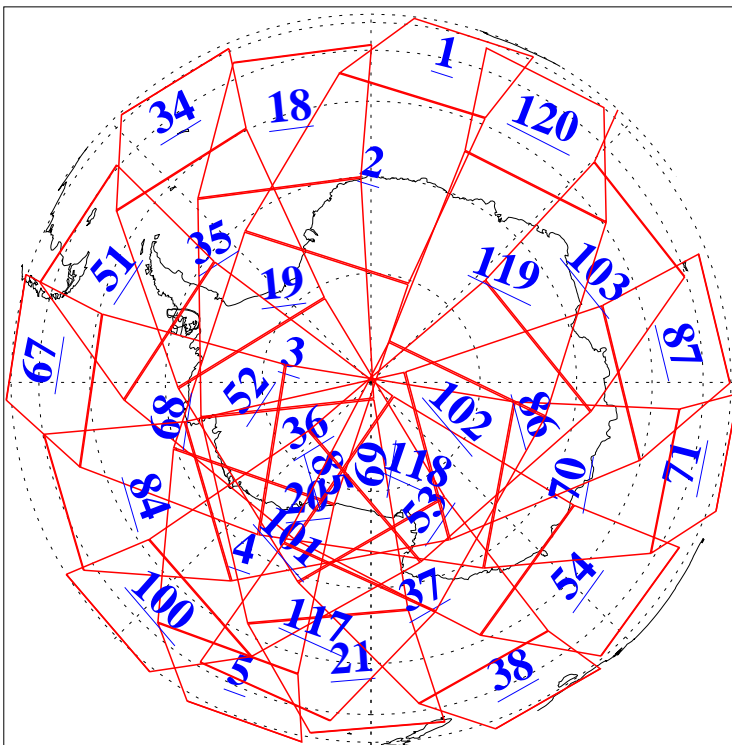

L1B Availability
AMSU Granules: 240
HSB Granules: 0
AIRS Granules: 240

17 Oct 2013
DoY 290
Aqua Day 4184
Granules: 1 to 120

Granules: 121 to 240

Legend: AMSU Available, HSB Available, AIRS Available

L1B Availability
AMSU Granules: 240
HSB Granules: 0
AIRS Granules: 240

17 Oct 2013
DoY 290
Aqua Day 4184
Ascending Granules

Descending Granules

Legend: AMSU Available, HSB Available, AIRS Available

L1B Availability
 AMSU Granules: 240
 HSB Granules: 0
 AIRS Granules: 240

17 Oct 2013
 DoY 290
 Aqua Day 4184

Northern Hemisphere Granules

Southern Hemisphere Granules

Legend: AMSU Available, HSB Available, AIRS Available