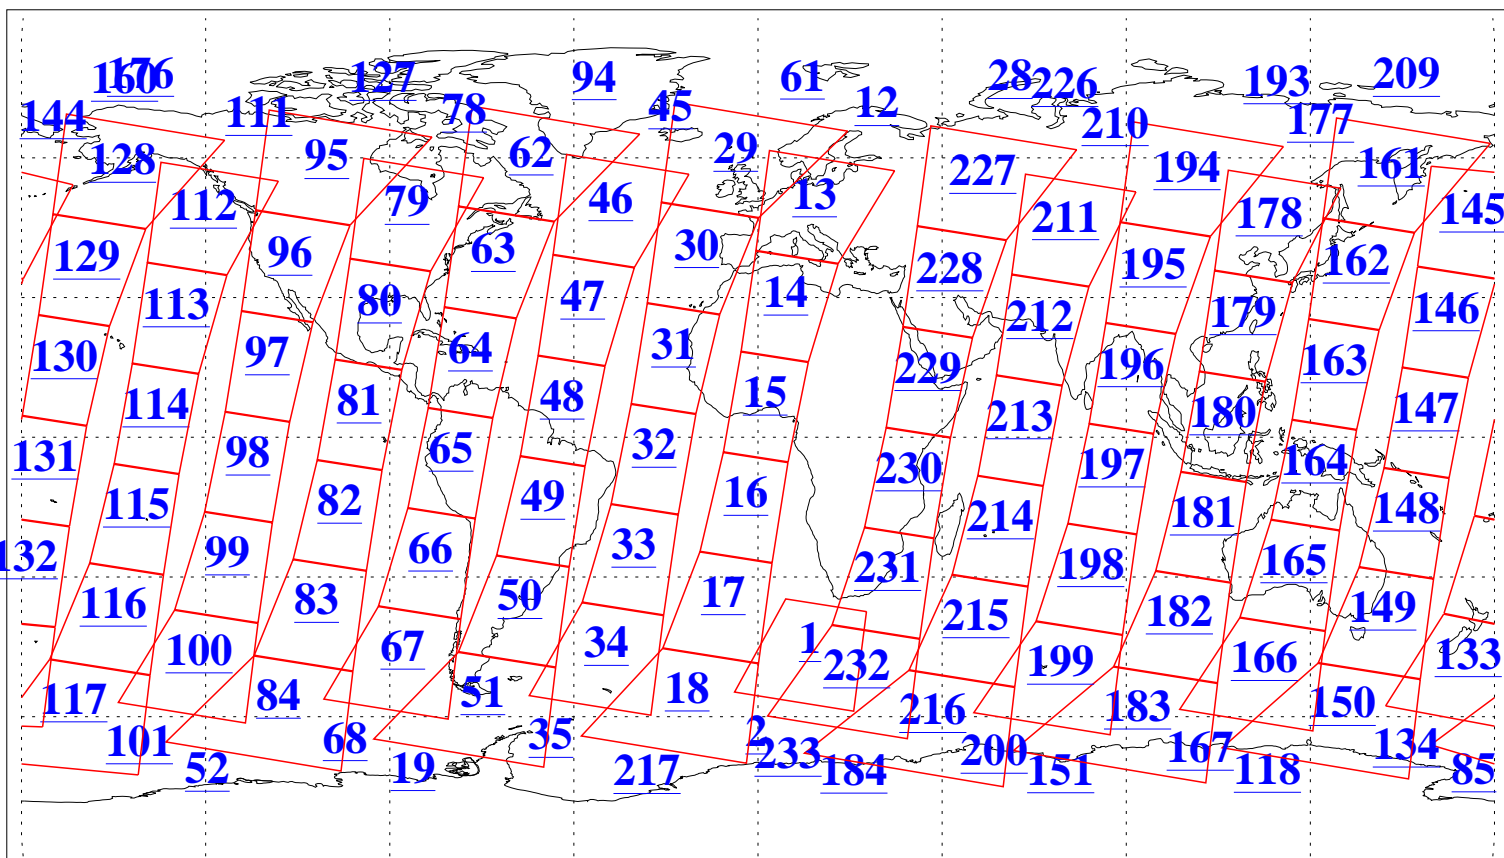

L1B Availability
AMSU Granules: 240
HSB Granules: 0
AIRS Granules: 240

17 Oct 2013
DoY 290
Aqua Day 4184
Granules: 1 to 120

Granules: 121 to 240

Legend: AMSU Available, HSB Available, AIRS Available

L1B Availability
AMSU Granules: 240
HSB Granules: 0
AIRS Granules: 240

17 Oct 2013
DoY 290
Aqua Day 4184
Ascending Granules

Descending Granules

Legend: AMSU Available, HSB Available, AIRS Available

L1B Availability
 AMSU Granules: 240
 HSB Granules: 0
 AIRS Granules: 240

17 Oct 2013
 DoY 290
 Aqua Day 4184

Northern Hemisphere Granules

Southern Hemisphere Granules

Legend: AMSU Available, HSB Available, AIRS Available