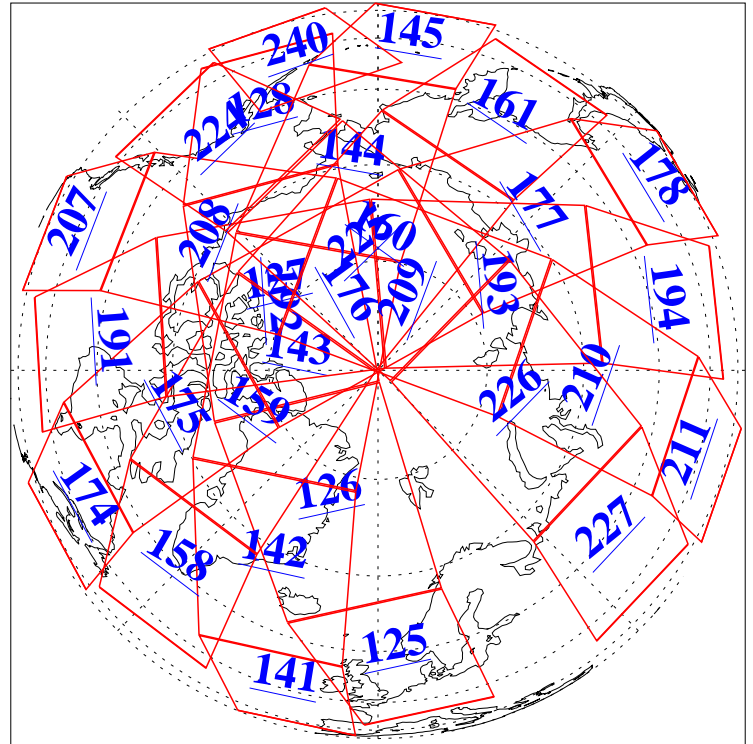

17 Oct 2013
DoY 290
Aqua Day 4184
Ascending Granules

Descending Granules

Legend: AMSU Available, HSB Available, AIRS Available

L1B Availability
 AMSU Granules: 240
 HSB Granules: 0
 AIRS Granules: 240

17 Oct 2013
 DoY 290
 Aqua Day 4184

Northern Hemisphere Granules

Southern Hemisphere Granules

Legend: AMSU Available, HSB Available, AIRS Available