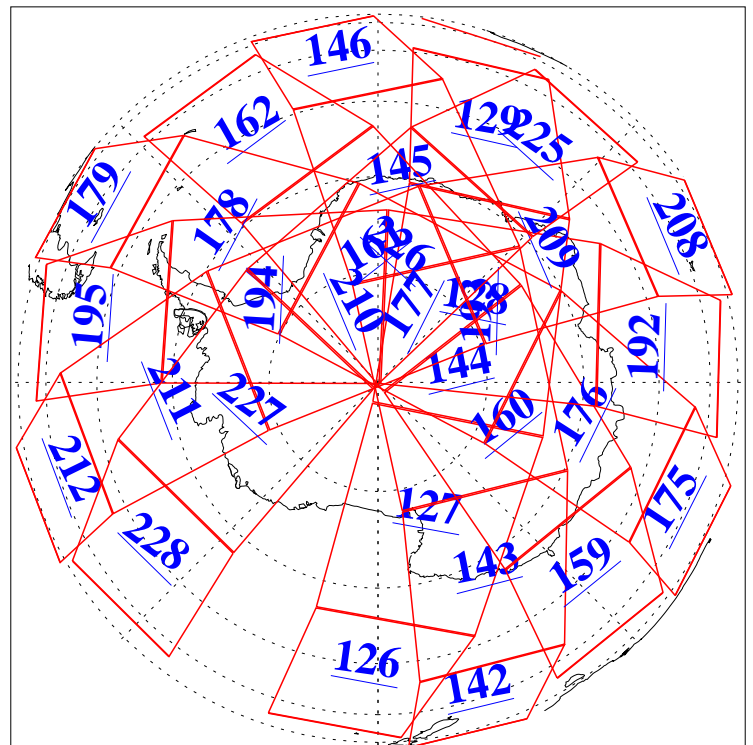

L1B Availability
AMSU Granules: 240
HSB Granules: 0
AIRS Granules: 240

16 Oct 2013
DoY 289
Aqua Day 4183
Granules: 1 to 120

Granules: 121 to 240

Legend: AMSU Available, HSB Available, AIRS Available

L1B Availability
AMSU Granules: 240
HSB Granules: 0
AIRS Granules: 240

16 Oct 2013
DoY 289
Aqua Day 4183
Ascending Granules

Descending Granules

Legend: AMSU Available, HSB Available, AIRS Available

L1B Availability
 AMSU Granules: 240
 HSB Granules: 0
 AIRS Granules: 240

16 Oct 2013
 DoY 289
 Aqua Day 4183

Northern Hemisphere Granules

Southern Hemisphere Granules

Legend: AMSU Available, HSB Available, AIRS Available