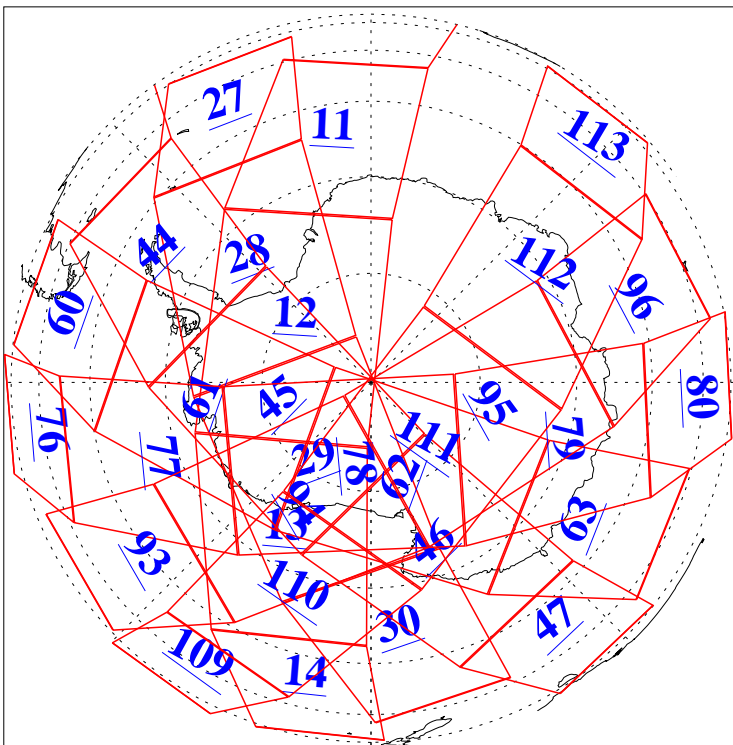

L1B Availability
AMSU Granules: 240
HSB Granules: 0
AIRS Granules: 240

16 Oct 2013
DoY 289
Aqua Day 4183
Granules: 1 to 120

Granules: 121 to 240

Legend: AMSU Available, HSB Available, AIRS Available

L1B Availability
AMSU Granules: 240
HSB Granules: 0
AIRS Granules: 240

16 Oct 2013
DoY 289
Aqua Day 4183
Ascending Granules

Descending Granules

Legend: AMSU Available, HSB Available, AIRS Available

L1B Availability
 AMSU Granules: 240
 HSB Granules: 0
 AIRS Granules: 240

16 Oct 2013
 DoY 289
 Aqua Day 4183

Northern Hemisphere Granules

Southern Hemisphere Granules

Legend: AMSU Available, HSB Available, AIRS Available