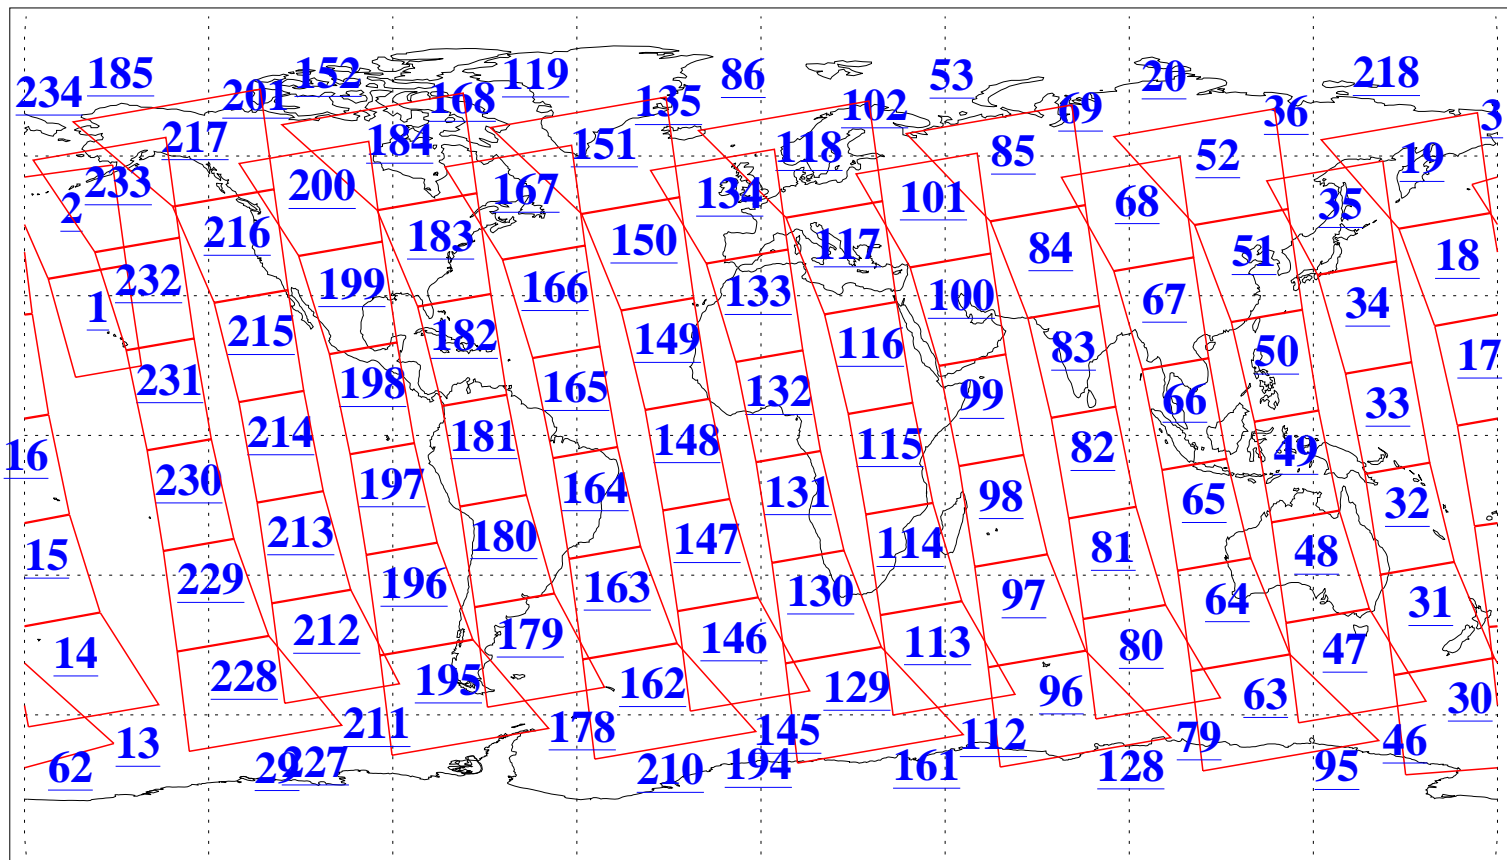

L1B Availability
AMSU Granules: 240
HSB Granules: 0
AIRS Granules: 240

16 Oct 2013
DoY 289
Aqua Day 4183
Granules: 1 to 120

Granules: 121 to 240

Legend: AMSU Available, HSB Available, AIRS Available

L1B Availability
AMSU Granules: 240
HSB Granules: 0
AIRS Granules: 240

16 Oct 2013
DoY 289
Aqua Day 4183
Ascending Granules

Descending Granules

Legend: AMSU Available, HSB Available, AIRS Available

L1B Availability
 AMSU Granules: 240
 HSB Granules: 0
 AIRS Granules: 240

16 Oct 2013
 DoY 289
 Aqua Day 4183

Northern Hemisphere Granules

Southern Hemisphere Granules

Legend: AMSU Available, HSB Available, AIRS Available