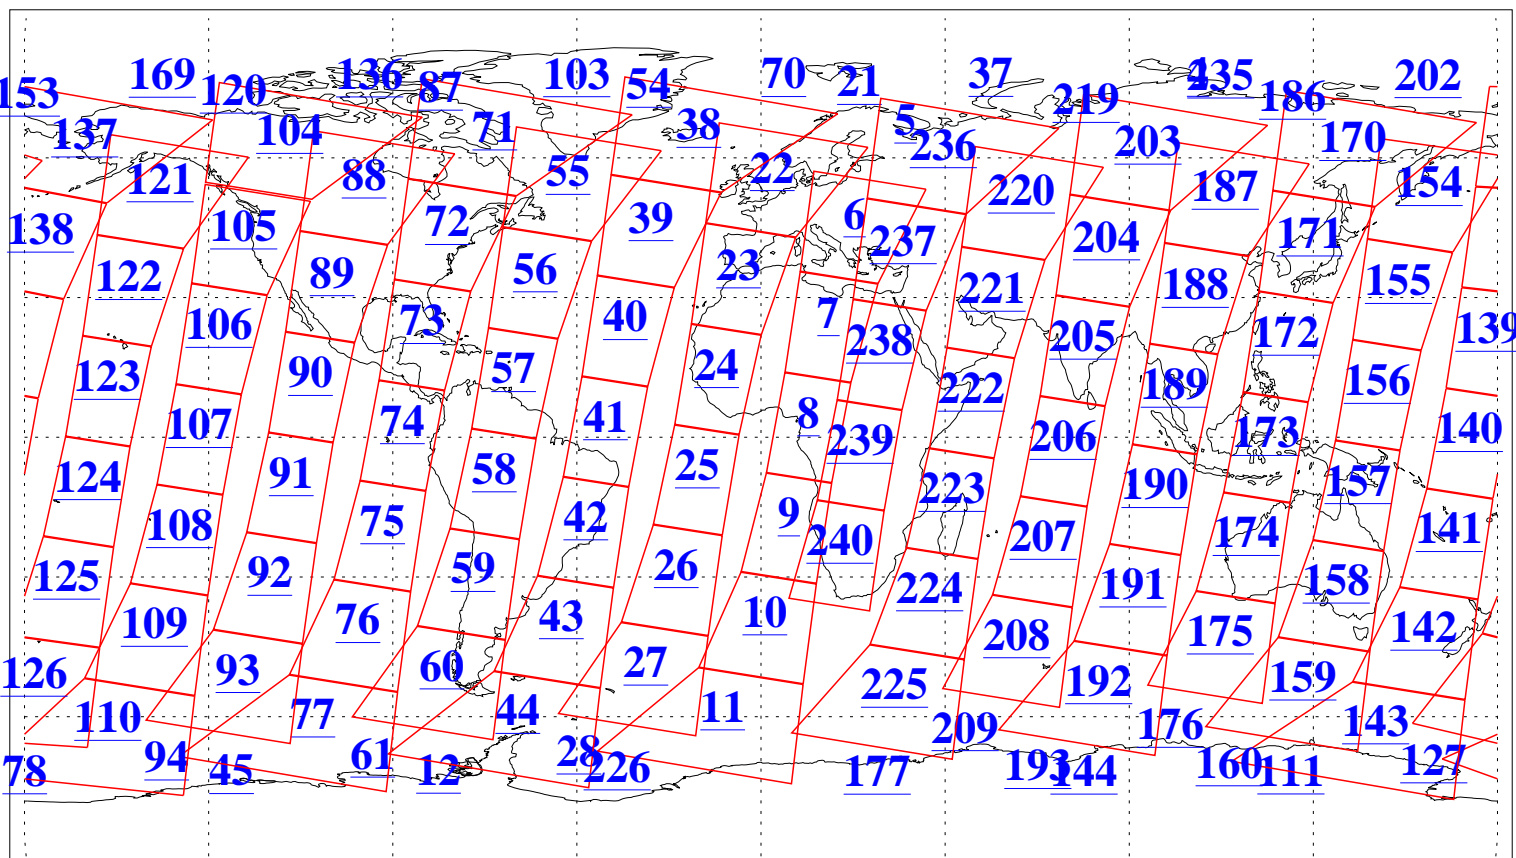

L1B Availability
AMSU Granules: 240
HSB Granules: 0
AIRS Granules: 240

16 Oct 2013
DoY 289
Aqua Day 4183
Granules: 1 to 120

Granules: 121 to 240

Legend: AMSU Available, HSB Available, AIRS Available

L1B Availability
AMSU Granules: 240
HSB Granules: 0
AIRS Granules: 240

16 Oct 2013
DoY 289
Aqua Day 4183
Ascending Granules

Descending Granules

Legend: AMSU Available, HSB Available, AIRS Available

L1B Availability
 AMSU Granules: 240
 HSB Granules: 0
 AIRS Granules: 240

16 Oct 2013
 DoY 289
 Aqua Day 4183

Northern Hemisphere Granules

Southern Hemisphere Granules

Legend: AMSU Available, HSB Available, AIRS Available