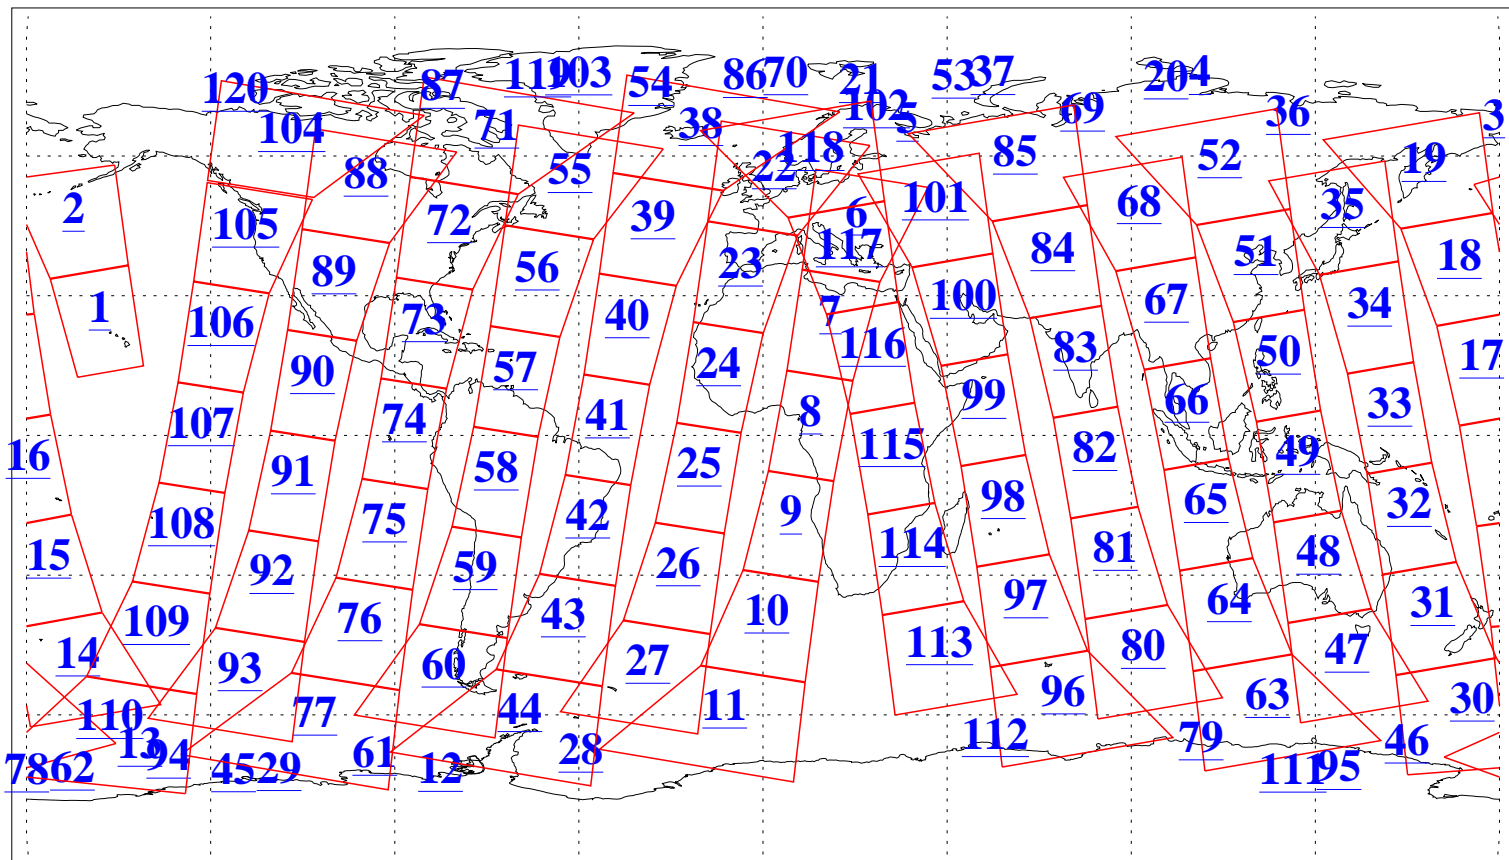

L1B Availability
AMSU Granules: 240
HSB Granules: 0
AIRS Granules: 240

16 Oct 2013
DoY 289
Aqua Day 4183
Granules: 1 to 120

Granules: 121 to 240

Legend: AMSU Available, HSB Available, AIRS Available

L1B Availability
AMSU Granules: 240
HSB Granules: 0
AIRS Granules: 240

16 Oct 2013
DoY 289
Aqua Day 4183
Ascending Granules

Descending Granules

Legend: AMSU Available, HSB Available, AIRS Available

L1B Availability
 AMSU Granules: 240
 HSB Granules: 0
 AIRS Granules: 240

16 Oct 2013
 DoY 289
 Aqua Day 4183

Northern Hemisphere Granules

Southern Hemisphere Granules

Legend: AMSU Available, HSB Available, AIRS Available