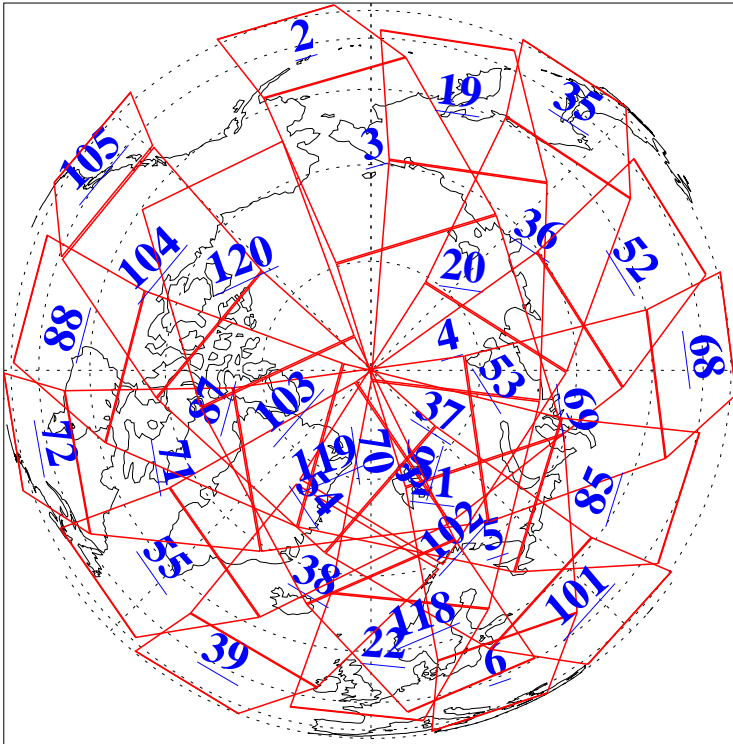

L1B Availability
AMSU Granules: 240
HSB Granules: 0
AIRS Granules: 240

16 Oct 2013
DoY 289
Aqua Day 4183
Granules: 1 to 120

Granules: 121 to 240

Legend: AMSU Available, HSB Available, AIRS Available

L1B Availability
AMSU Granules: 240
HSB Granules: 0
AIRS Granules: 240

16 Oct 2013
DoY 289
Aqua Day 4183
Ascending Granules

Descending Granules

Legend: AMSU Available, HSB Available, AIRS Available

L1B Availability
 AMSU Granules: 240
 HSB Granules: 0
 AIRS Granules: 240

16 Oct 2013
 DoY 289
 Aqua Day 4183

Northern Hemisphere Granules

Southern Hemisphere Granules

Legend: AMSU Available, HSB Available, AIRS Available