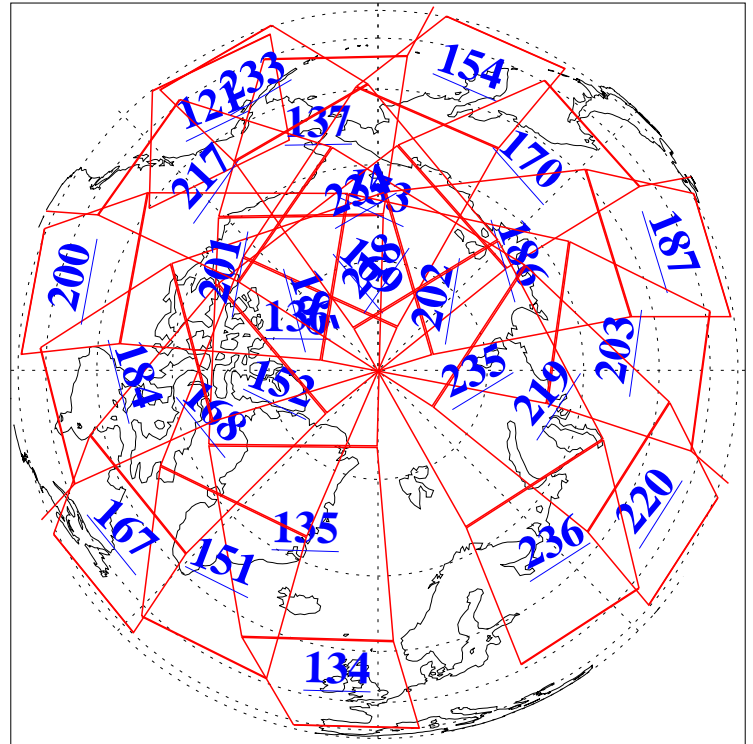

L1B Availability
AMSU Granules: 240
HSB Granules: 0
AIRS Granules: 240

16 Oct 2013
DoY 289
Aqua Day 4183
Granules: 1 to 120

Granules: 121 to 240

Legend: AMSU Available, HSB Available, AIRS Available

L1B Availability
AMSU Granules: 240
HSB Granules: 0
AIRS Granules: 240

16 Oct 2013
DoY 289
Aqua Day 4183
Ascending Granules

Descending Granules

Legend: AMSU Available, HSB Available, AIRS Available

L1B Availability
 AMSU Granules: 240
 HSB Granules: 0
 AIRS Granules: 240

16 Oct 2013
 DoY 289
 Aqua Day 4183

Northern Hemisphere Granules

Southern Hemisphere Granules

Legend: AMSU Available, HSB Available, AIRS Available