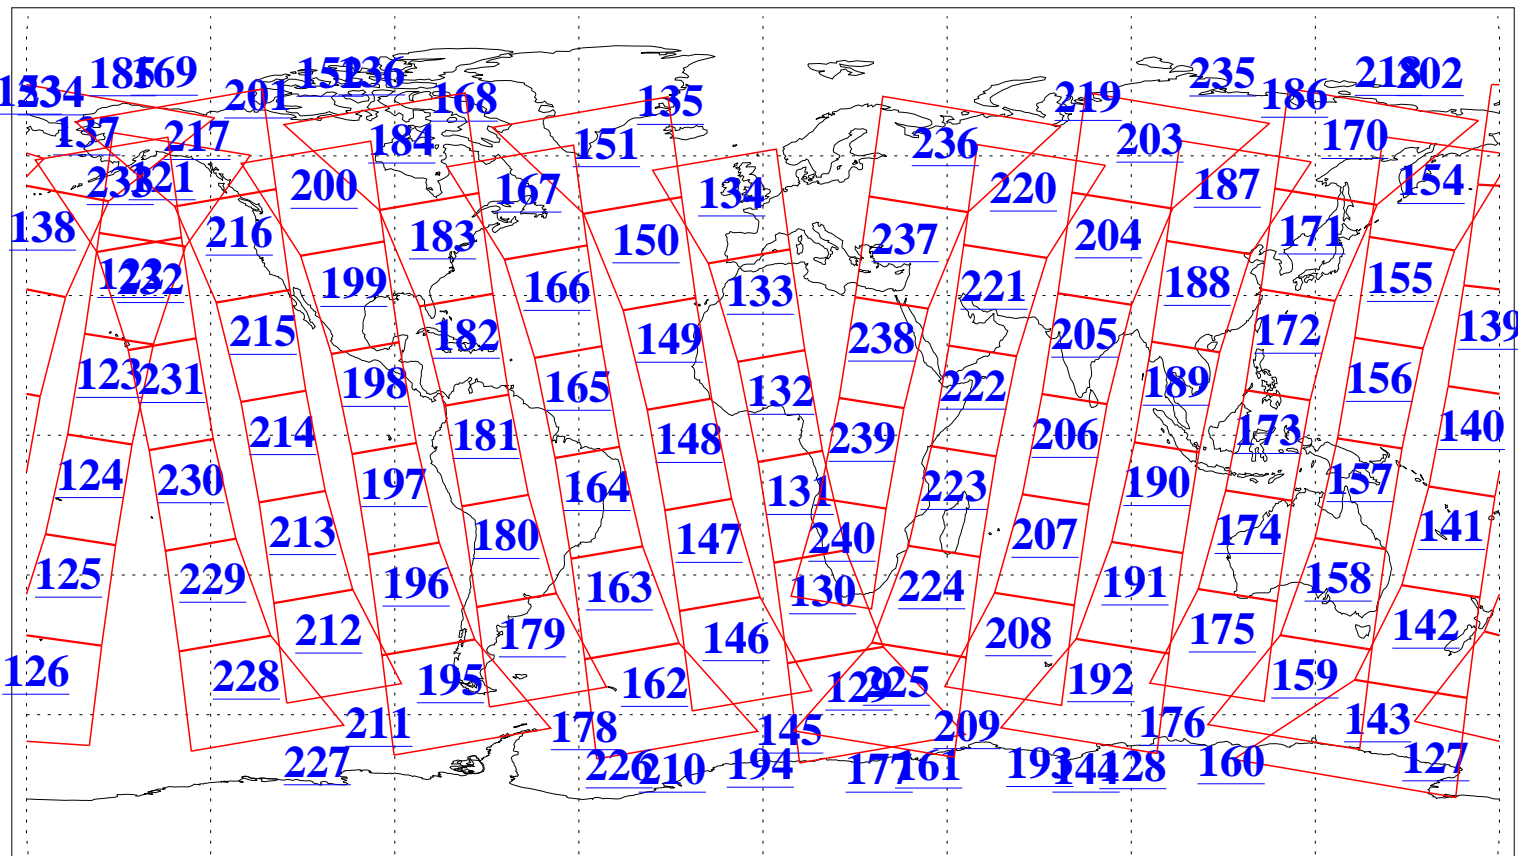

L1B Availability
AMSU Granules: 240
HSB Granules: 0
AIRS Granules: 240

16 Oct 2013
DoY 289
Aqua Day 4183
Granules: 1 to 120

Granules: 121 to 240

Legend: AMSU Available, HSB Available, AIRS Available

L1B Availability
AMSU Granules: 240
HSB Granules: 0
AIRS Granules: 240

16 Oct 2013
DoY 289
Aqua Day 4183
Ascending Granules

Descending Granules

Legend: AMSU Available, HSB Available, AIRS Available

L1B Availability
 AMSU Granules: 240
 HSB Granules: 0
 AIRS Granules: 240

16 Oct 2013
 DoY 289
 Aqua Day 4183

Northern Hemisphere Granules

Southern Hemisphere Granules

Legend: AMSU Available, HSB Available, AIRS Available