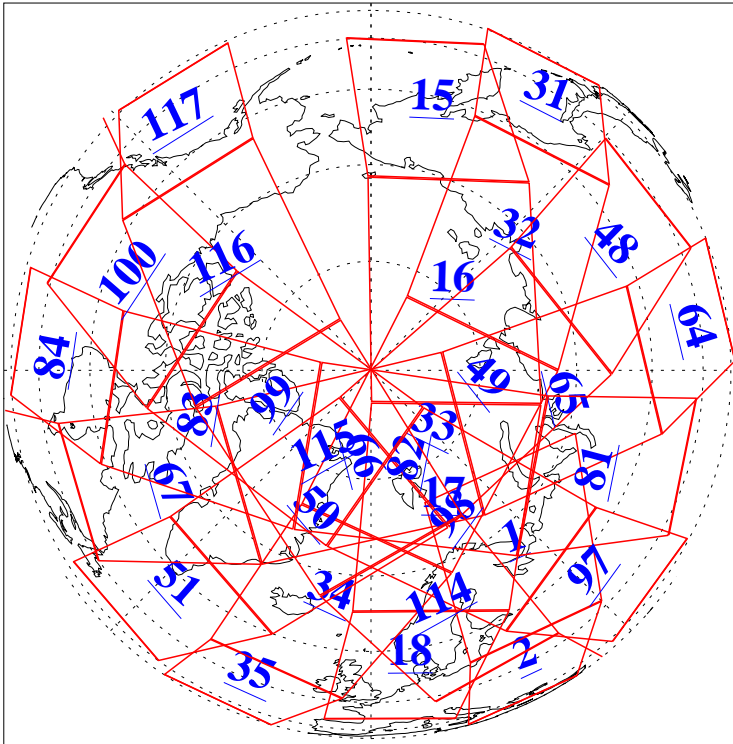

L1B Availability
AMSU Granules: 240
HSB Granules: 0
AIRS Granules: 240

4 Oct 2013
DoY 277
Aqua Day 4171
Granules: 1 to 120

Granules: 121 to 240

Legend: AMSU Available, HSB Available, AIRS Available

L1B Availability
AMSU Granules: 240
HSB Granules: 0
AIRS Granules: 240

4 Oct 2013
DoY 277
Aqua Day 4171

Ascending Granules

Descending Granules

Legend: AMSU Available, HSB Available, AIRS Available

L1B Availability
 AMSU Granules: 240
 HSB Granules: 0
 AIRS Granules: 240

4 Oct 2013
 DoY 277
 Aqua Day 4171

Northern Hemisphere Granules

Southern Hemisphere Granules

Legend: AMSU Available, HSB Available, AIRS Available