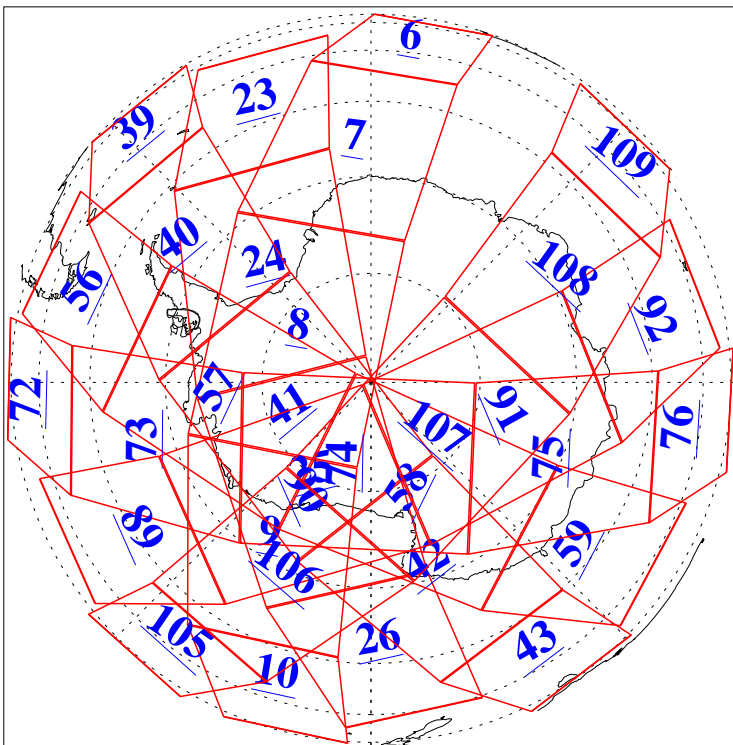

L1B Availability
AMSU Granules: 240
HSB Granules: 0
AIRS Granules: 240

4 Oct 2013
DoY 277
Aqua Day 4171
Granules: 1 to 120

Granules: 121 to 240

Legend: AMSU Available, HSB Available, AIRS Available

L1B Availability
AMSU Granules: 240
HSB Granules: 0
AIRS Granules: 240

4 Oct 2013
DoY 277
Aqua Day 4171

Ascending Granules

Descending Granules

Legend: AMSU Available, HSB Available, AIRS Available

L1B Availability
 AMSU Granules: 240
 HSB Granules: 0
 AIRS Granules: 240

4 Oct 2013
 DoY 277
 Aqua Day 4171

Northern Hemisphere Granules

Southern Hemisphere Granules

Legend: AMSU Available, HSB Available, AIRS Available