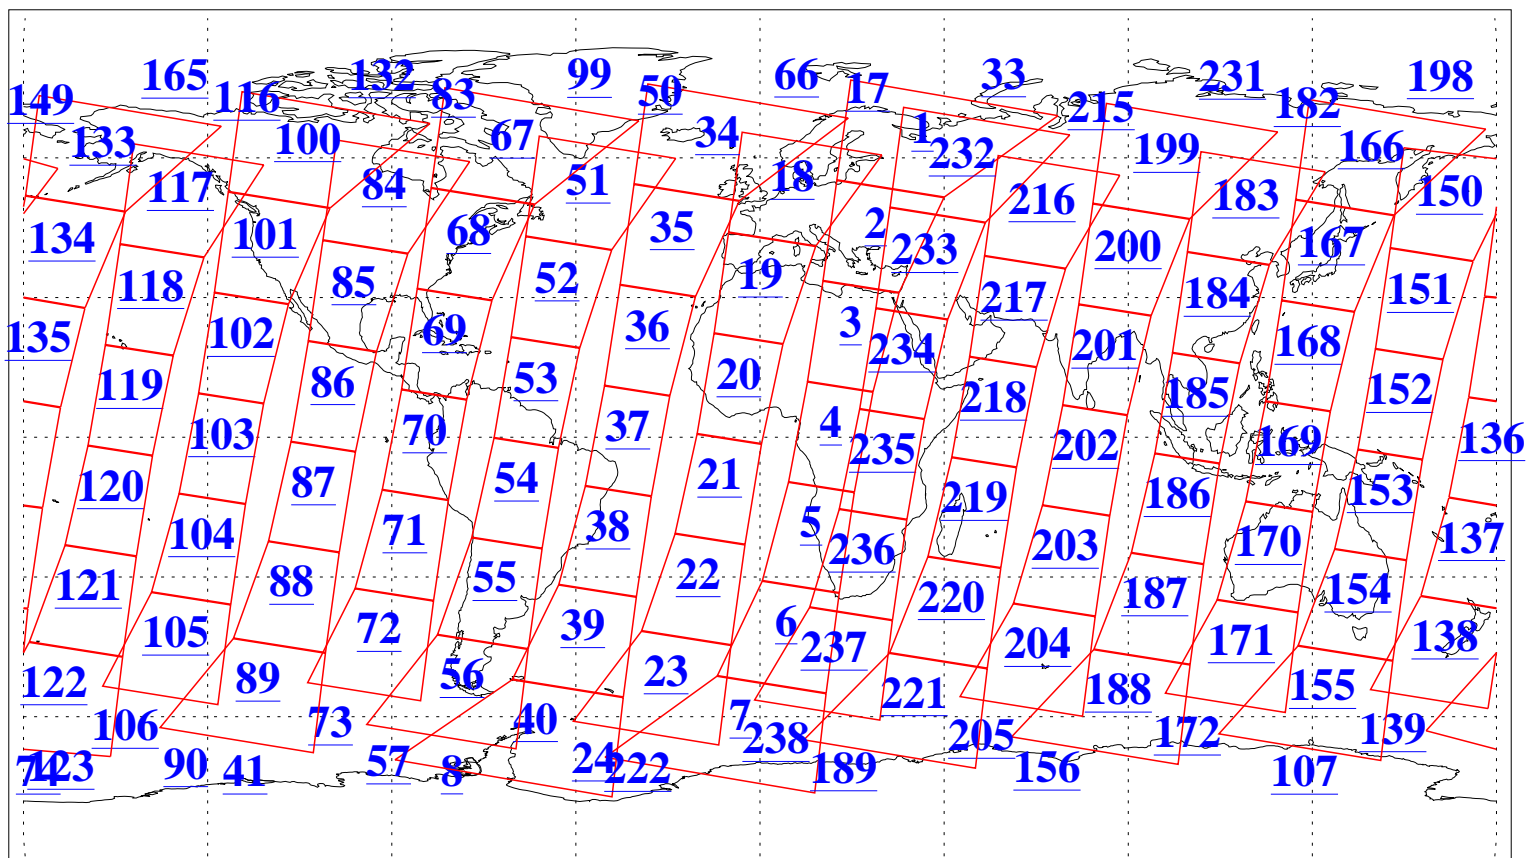

L1B Availability
AMSU Granules: 240
HSB Granules: 0
AIRS Granules: 240

4 Oct 2013
DoY 277
Aqua Day 4171
Granules: 1 to 120

Granules: 121 to 240

Legend: AMSU Available, HSB Available, AIRS Available

L1B Availability
AMSU Granules: 240
HSB Granules: 0
AIRS Granules: 240

4 Oct 2013
DoY 277
Aqua Day 4171

Ascending Granules

Descending Granules

Legend: AMSU Available, HSB Available, AIRS Available

L1B Availability
 AMSU Granules: 240
 HSB Granules: 0
 AIRS Granules: 240

4 Oct 2013
 DoY 277
 Aqua Day 4171

Northern Hemisphere Granules

Southern Hemisphere Granules

Legend: AMSU Available, HSB Available, AIRS Available