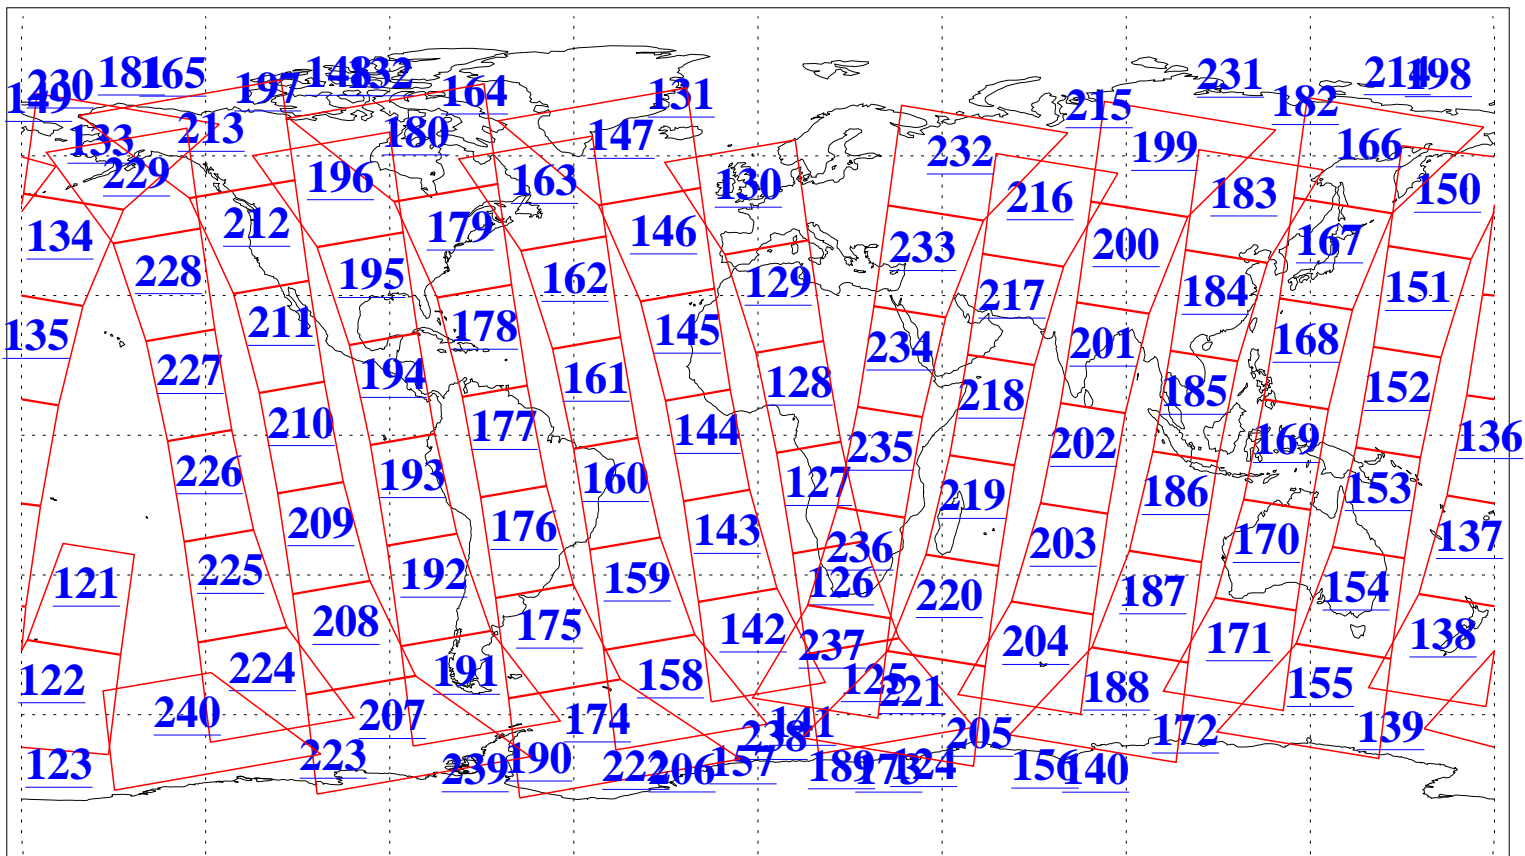

L1B Availability
AMSU Granules: 240
HSB Granules: 0
AIRS Granules: 240

4 Oct 2013
DoY 277
Aqua Day 4171
Granules: 1 to 120

Granules: 121 to 240

Legend: AMSU Available, HSB Available, AIRS Available

L1B Availability
AMSU Granules: 240
HSB Granules: 0
AIRS Granules: 240

4 Oct 2013
DoY 277
Aqua Day 4171

Ascending Granules

Descending Granules

Legend: AMSU Available, HSB Available, AIRS Available

L1B Availability
 AMSU Granules: 240
 HSB Granules: 0
 AIRS Granules: 240

4 Oct 2013
 DoY 277
 Aqua Day 4171

Northern Hemisphere Granules

Southern Hemisphere Granules

Legend: AMSU Available, HSB Available, AIRS Available