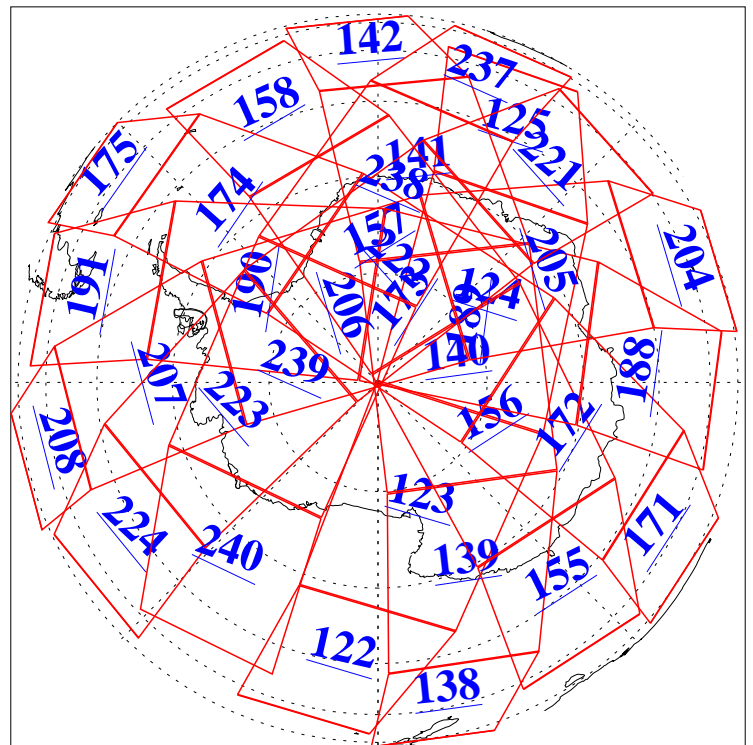

L1B Availability
AMSU Granules: 240
HSB Granules: 0
AIRS Granules: 240

4 Oct 2013
DoY 277
Aqua Day 4171
Granules: 1 to 120

Granules: 121 to 240

Legend: AMSU Available, HSB Available, AIRS Available

L1B Availability
AMSU Granules: 240
HSB Granules: 0
AIRS Granules: 240

4 Oct 2013
DoY 277
Aqua Day 4171

Ascending Granules

Descending Granules

Legend: AMSU Available, HSB Available, AIRS Available

L1B Availability
 AMSU Granules: 240
 HSB Granules: 0
 AIRS Granules: 240

4 Oct 2013
 DoY 277
 Aqua Day 4171

Northern Hemisphere Granules

Southern Hemisphere Granules

Legend: AMSU Available, HSB Available, AIRS Available