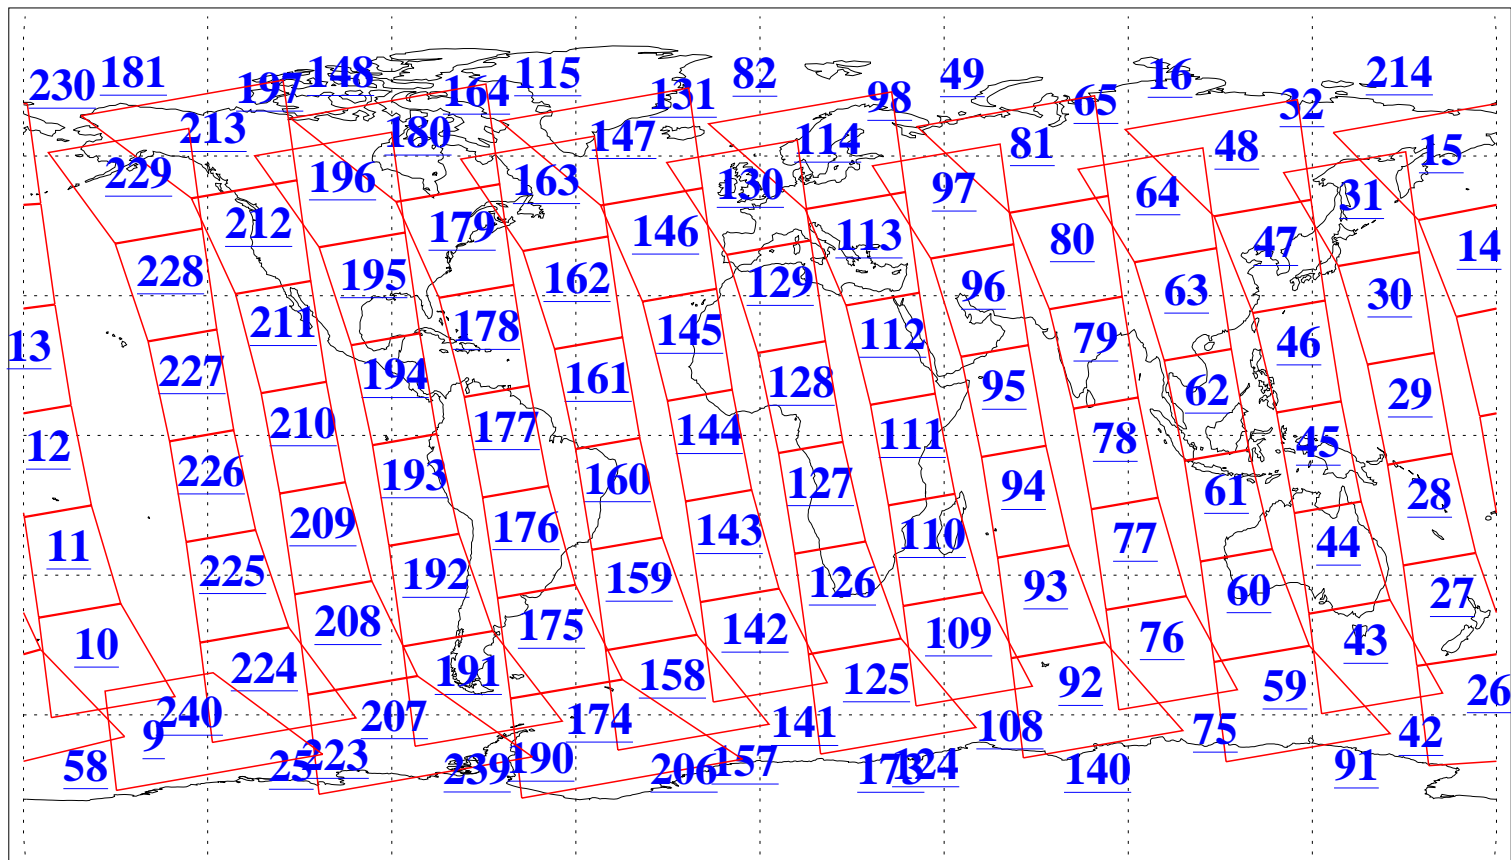

L1B Availability
AMSU Granules: 240
HSB Granules: 0
AIRS Granules: 240

4 Oct 2013
DoY 277
Aqua Day 4171
Granules: 1 to 120

Granules: 121 to 240

Legend: AMSU Available, HSB Available, AIRS Available

L1B Availability
AMSU Granules: 240
HSB Granules: 0
AIRS Granules: 240

4 Oct 2013
DoY 277
Aqua Day 4171

Ascending Granules

Descending Granules

Legend: AMSU Available, HSB Available, AIRS Available

L1B Availability
 AMSU Granules: 240
 HSB Granules: 0
 AIRS Granules: 240

4 Oct 2013
 DoY 277
 Aqua Day 4171

Northern Hemisphere Granules

Southern Hemisphere Granules

Legend: AMSU Available, HSB Available, AIRS Available