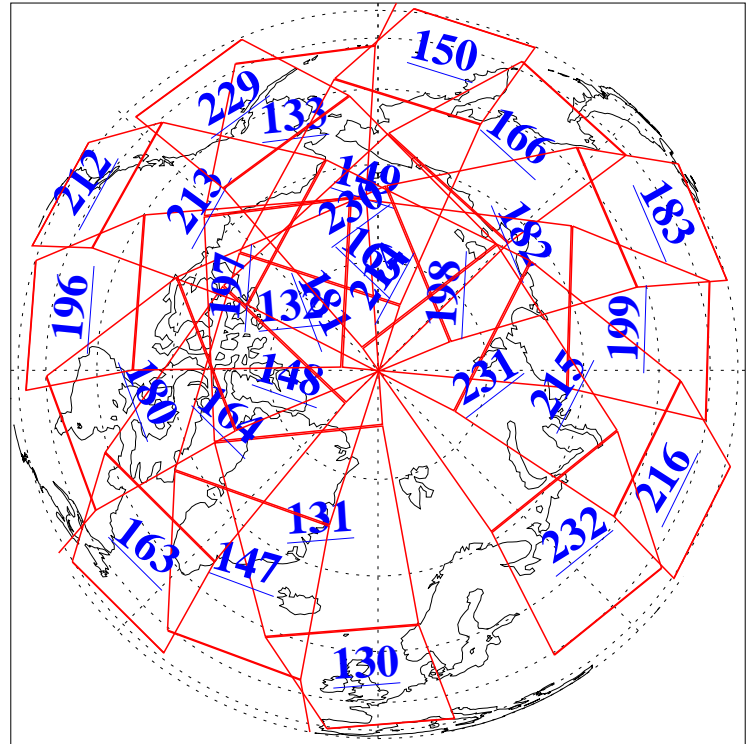

4 Oct 2013
DoY 277
Aqua Day 4171

Ascending Granules

Descending Granules

Legend: AMSU Available, HSB Available, AIRS Available

L1B Availability
 AMSU Granules: 240
 HSB Granules: 0
 AIRS Granules: 240

4 Oct 2013
 DoY 277
 Aqua Day 4171

Northern Hemisphere Granules

Southern Hemisphere Granules

Legend: AMSU Available, HSB Available, AIRS Available