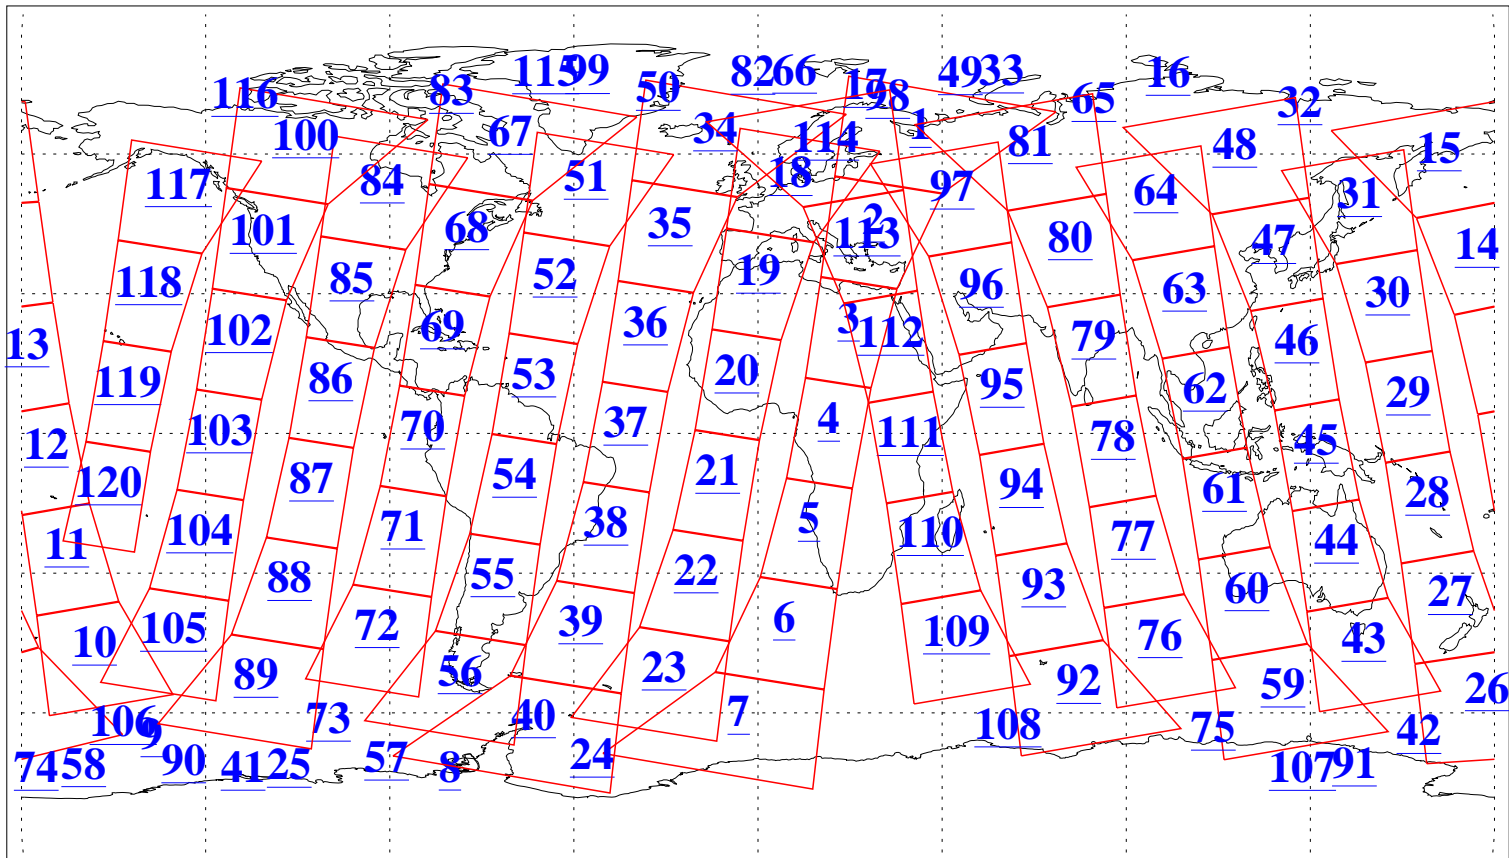

L1B Availability
AMSU Granules: 240
HSB Granules: 0
AIRS Granules: 240

4 Oct 2013
DoY 277
Aqua Day 4171
Granules: 1 to 120

Granules: 121 to 240

Legend: AMSU Available, HSB Available, AIRS Available

L1B Availability
AMSU Granules: 240
HSB Granules: 0
AIRS Granules: 240

4 Oct 2013
DoY 277
Aqua Day 4171

Ascending Granules

Descending Granules

Legend: AMSU Available, HSB Available, AIRS Available

L1B Availability
 AMSU Granules: 240
 HSB Granules: 0
 AIRS Granules: 240

4 Oct 2013
 DoY 277
 Aqua Day 4171

Northern Hemisphere Granules

Southern Hemisphere Granules

Legend: AMSU Available, HSB Available, AIRS Available