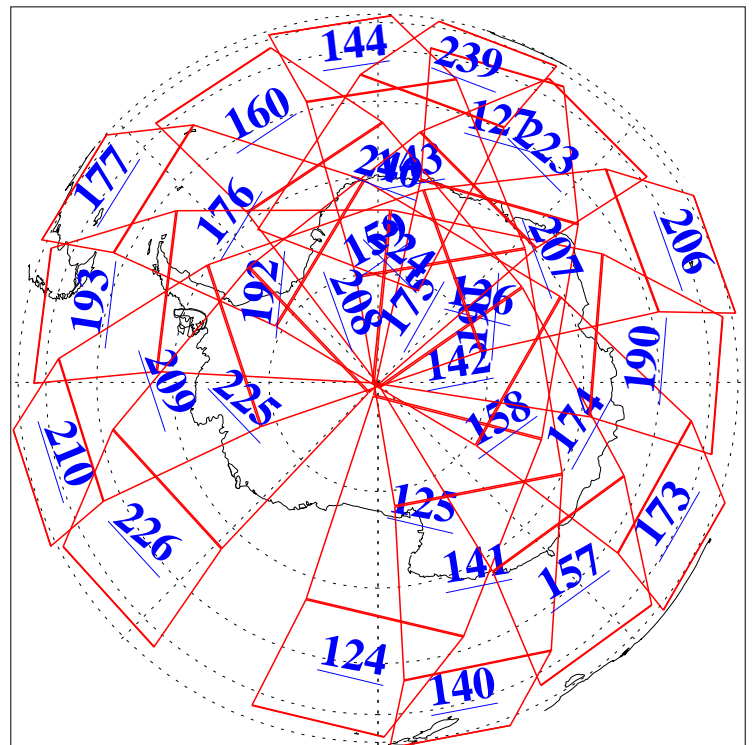

L1B Availability
AMSU Granules: 240
HSB Granules: 0
AIRS Granules: 240

2 Oct 2013
DoY 275
Aqua Day 4169
Granules: 1 to 120

Granules: 121 to 240

Legend: AMSU Available, HSB Available, AIRS Available

L1B Availability
AMSU Granules: 240
HSB Granules: 0
AIRS Granules: 240

2 Oct 2013
DoY 275
Aqua Day 4169

Ascending Granules

Descending Granules

Legend: AMSU Available, HSB Available, AIRS Available

L1B Availability
 AMSU Granules: 240
 HSB Granules: 0
 AIRS Granules: 240

2 Oct 2013
 DoY 275
 Aqua Day 4169

Northern Hemisphere Granules

Southern Hemisphere Granules

Legend: AMSU Available, HSB Available, AIRS Available