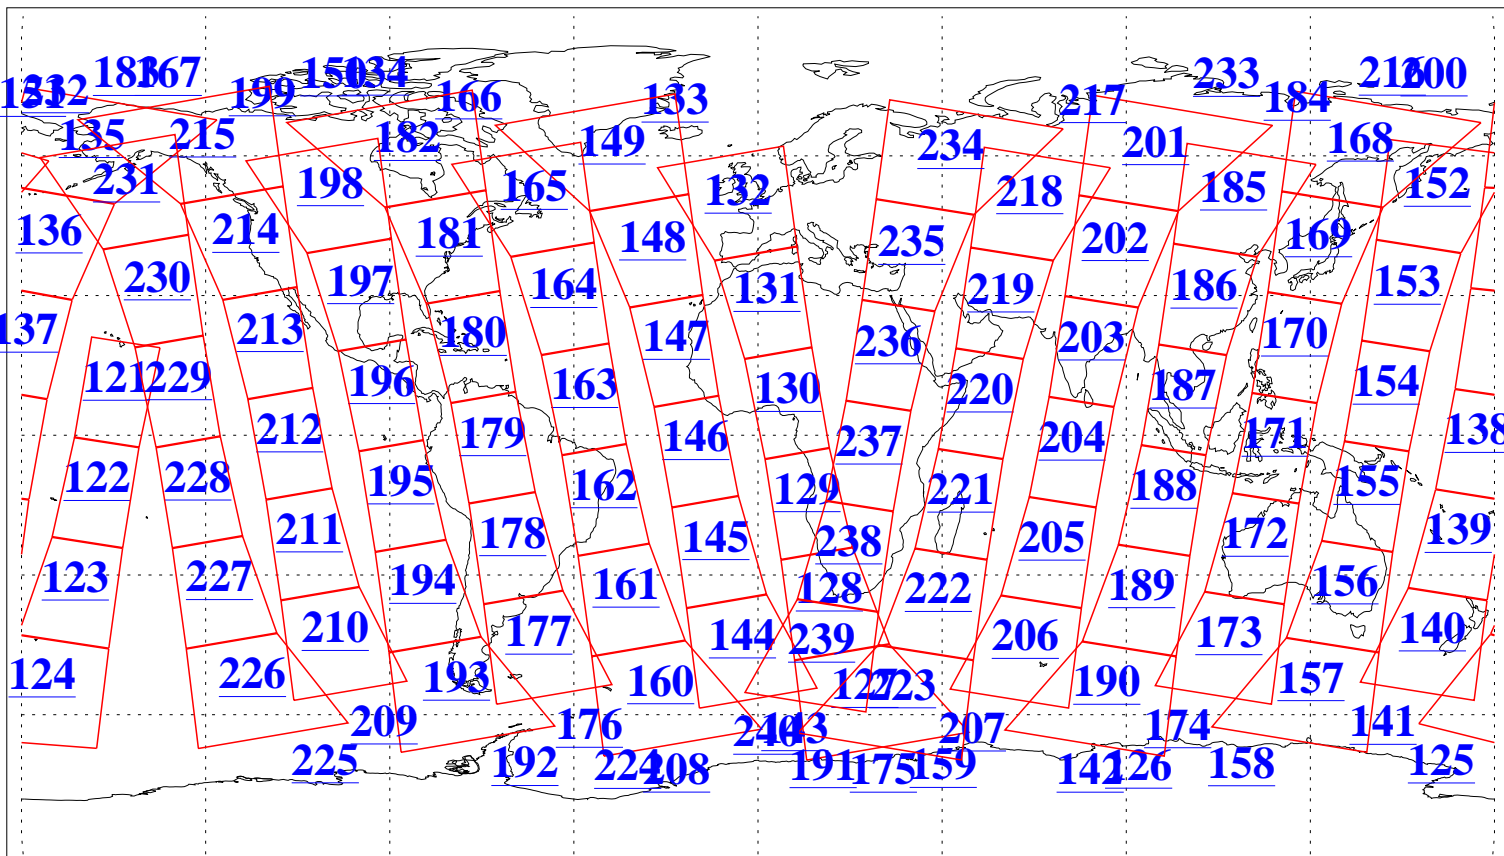

L1B Availability
AMSU Granules: 240
HSB Granules: 0
AIRS Granules: 240

2 Oct 2013
DoY 275
Aqua Day 4169
Granules: 1 to 120

Granules: 121 to 240

Legend: AMSU Available, HSB Available, AIRS Available

L1B Availability
AMSU Granules: 240
HSB Granules: 0
AIRS Granules: 240

2 Oct 2013
DoY 275
Aqua Day 4169

Ascending Granules

Descending Granules

Legend: AMSU Available, HSB Available, AIRS Available

L1B Availability
 AMSU Granules: 240
 HSB Granules: 0
 AIRS Granules: 240

2 Oct 2013
 DoY 275
 Aqua Day 4169

Northern Hemisphere Granules

Southern Hemisphere Granules

Legend: AMSU Available, HSB Available, AIRS Available