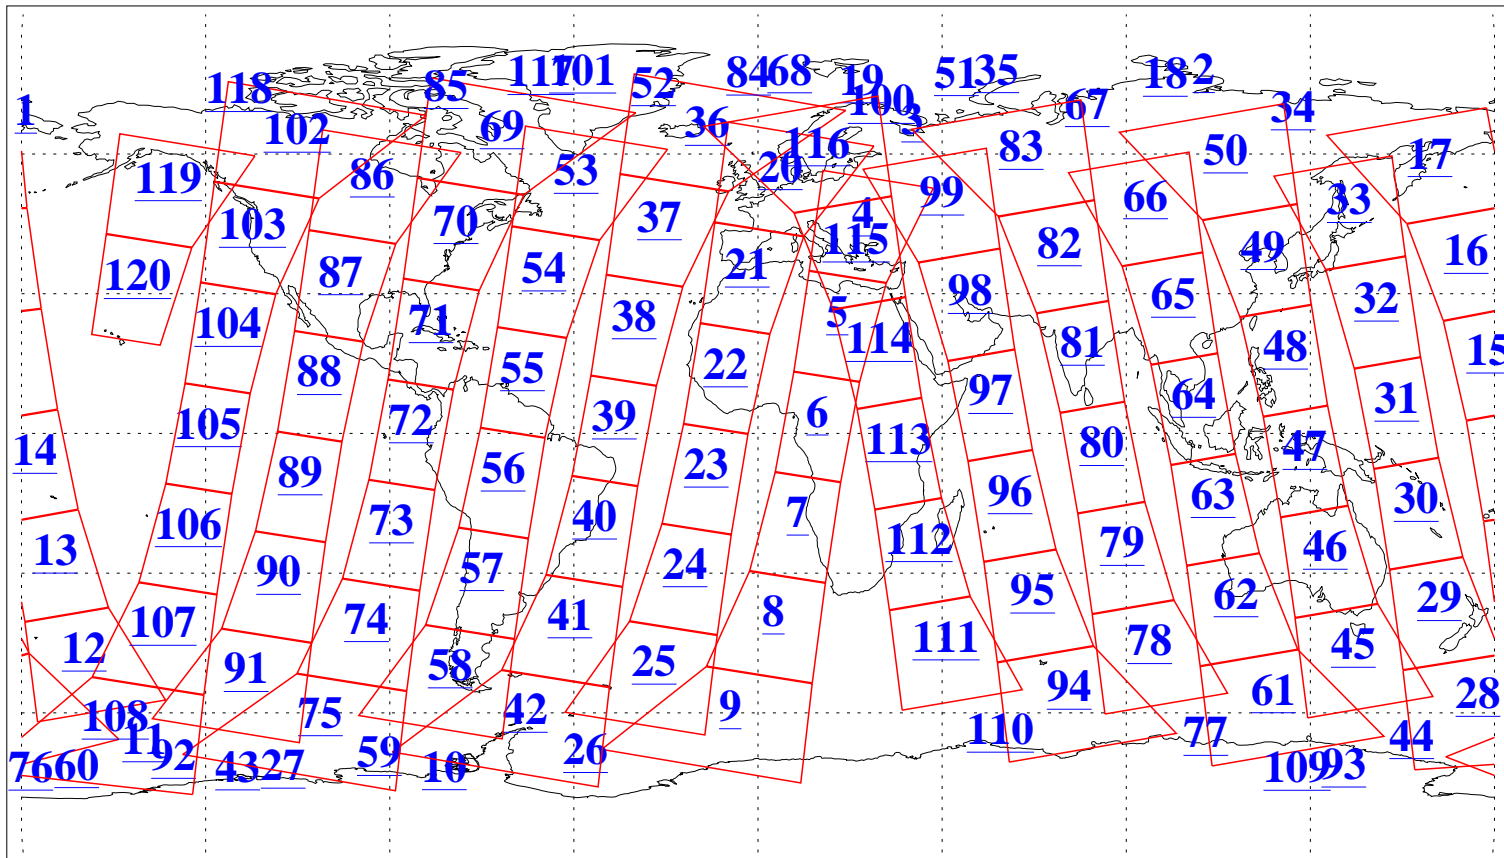

L1B Availability
AMSU Granules: 240
HSB Granules: 0
AIRS Granules: 240

2 Oct 2013
DoY 275
Aqua Day 4169
Granules: 1 to 120

Granules: 121 to 240

Legend: AMSU Available, HSB Available, AIRS Available

L1B Availability
AMSU Granules: 240
HSB Granules: 0
AIRS Granules: 240

2 Oct 2013
DoY 275
Aqua Day 4169

Ascending Granules

Descending Granules

Legend: AMSU Available, HSB Available, AIRS Available

L1B Availability
 AMSU Granules: 240
 HSB Granules: 0
 AIRS Granules: 240

2 Oct 2013
 DoY 275
 Aqua Day 4169

Northern Hemisphere Granules

Southern Hemisphere Granules

Legend: AMSU Available, HSB Available, AIRS Available