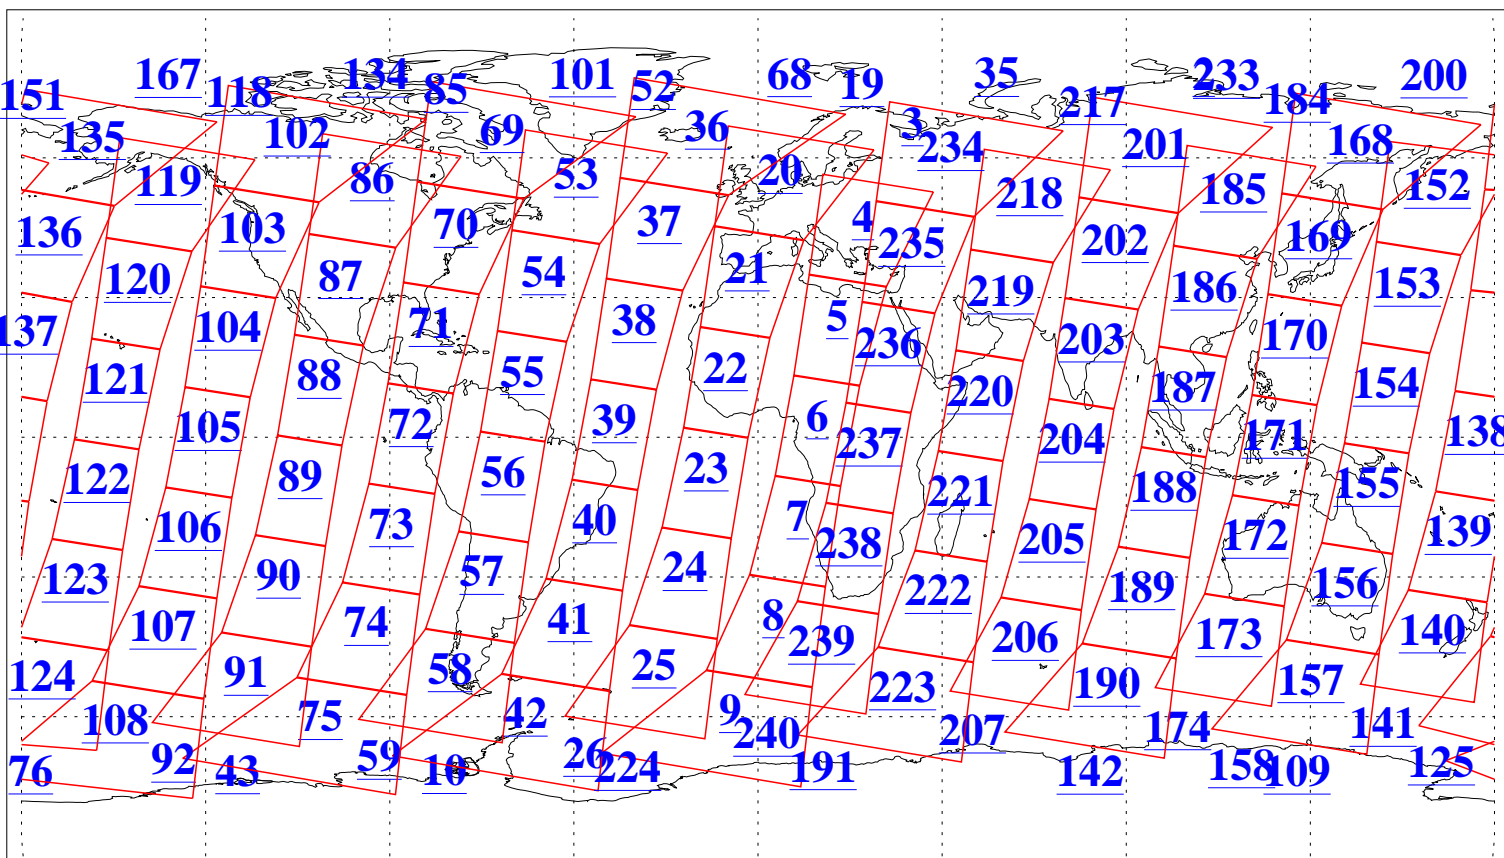

L1B Availability
AMSU Granules: 240
HSB Granules: 0
AIRS Granules: 240

2 Oct 2013
DoY 275
Aqua Day 4169
Granules: 1 to 120

Granules: 121 to 240

Legend: AMSU Available, HSB Available, AIRS Available

L1B Availability
AMSU Granules: 240
HSB Granules: 0
AIRS Granules: 240

2 Oct 2013
DoY 275
Aqua Day 4169

Ascending Granules

Descending Granules

Legend: AMSU Available, HSB Available, AIRS Available

L1B Availability
 AMSU Granules: 240
 HSB Granules: 0
 AIRS Granules: 240

2 Oct 2013
 DoY 275
 Aqua Day 4169

Northern Hemisphere Granules

Southern Hemisphere Granules

Legend: AMSU Available, HSB Available, AIRS Available