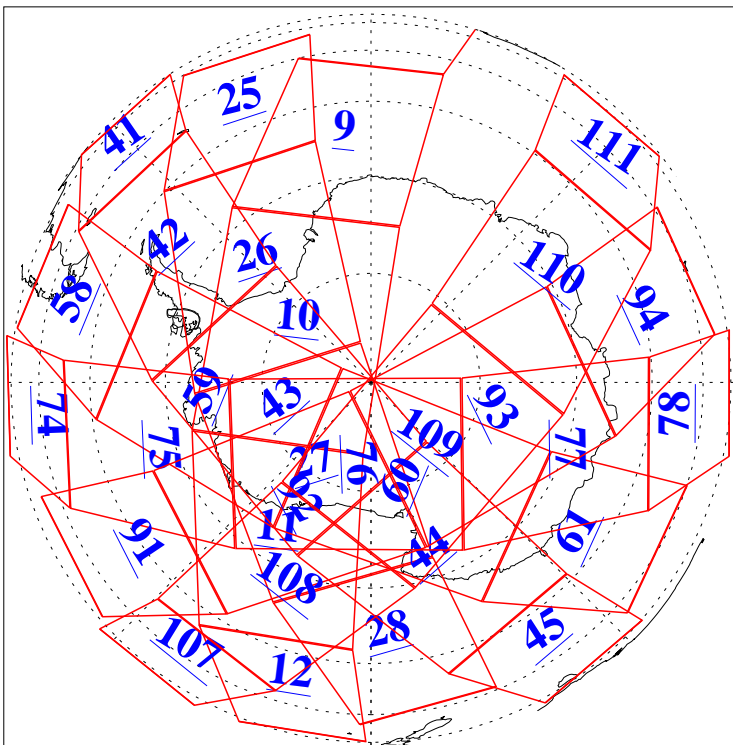

L1B Availability
AMSU Granules: 240
HSB Granules: 0
AIRS Granules: 240

2 Oct 2013
DoY 275
Aqua Day 4169
Granules: 1 to 120

Granules: 121 to 240

Legend: AMSU Available, HSB Available, AIRS Available

L1B Availability
AMSU Granules: 240
HSB Granules: 0
AIRS Granules: 240

2 Oct 2013
DoY 275
Aqua Day 4169

Ascending Granules

Descending Granules

Legend: AMSU Available, HSB Available, AIRS Available

L1B Availability
 AMSU Granules: 240
 HSB Granules: 0
 AIRS Granules: 240

2 Oct 2013
 DoY 275
 Aqua Day 4169

Northern Hemisphere Granules

Southern Hemisphere Granules

Legend: AMSU Available, HSB Available, AIRS Available