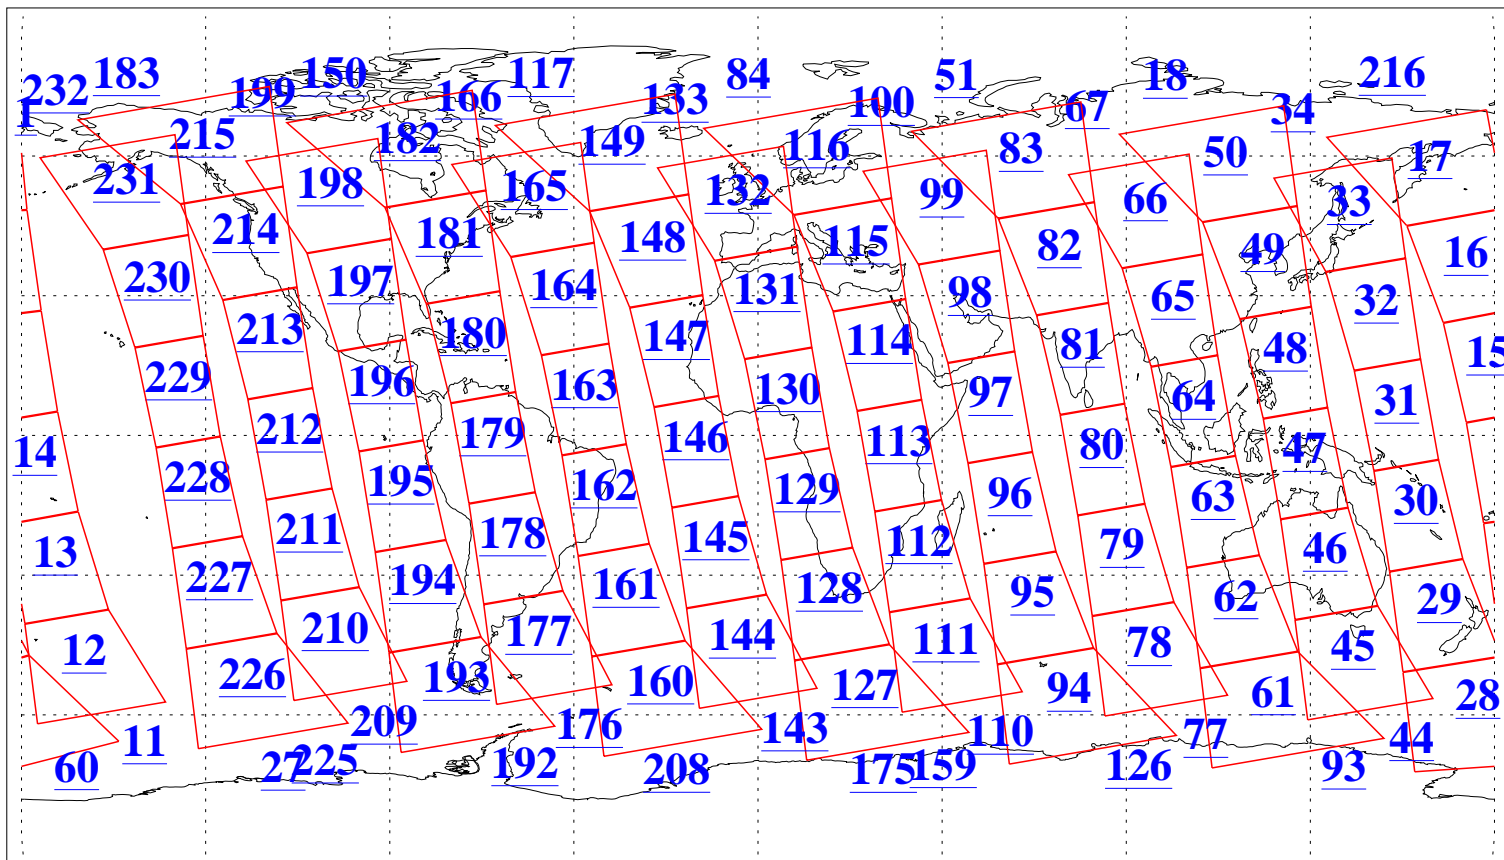

L1B Availability
AMSU Granules: 240
HSB Granules: 0
AIRS Granules: 240

2 Oct 2013
DoY 275
Aqua Day 4169
Granules: 1 to 120

Granules: 121 to 240

Legend: AMSU Available, HSB Available, AIRS Available

L1B Availability
AMSU Granules: 240
HSB Granules: 0
AIRS Granules: 240

2 Oct 2013
DoY 275
Aqua Day 4169

Ascending Granules

Descending Granules

Legend: AMSU Available, HSB Available, AIRS Available

L1B Availability
 AMSU Granules: 240
 HSB Granules: 0
 AIRS Granules: 240

2 Oct 2013
 DoY 275
 Aqua Day 4169

Northern Hemisphere Granules

Southern Hemisphere Granules

Legend: AMSU Available, HSB Available, AIRS Available