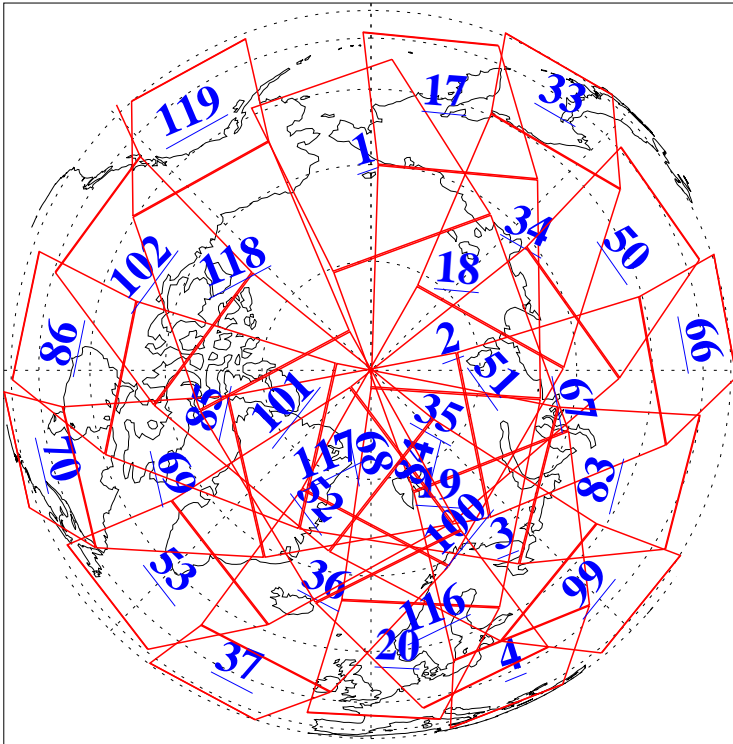

L1B Availability
AMSU Granules: 240
HSB Granules: 0
AIRS Granules: 240

2 Oct 2013
DoY 275
Aqua Day 4169
Granules: 1 to 120

Granules: 121 to 240

Legend: AMSU Available, HSB Available, AIRS Available

L1B Availability
AMSU Granules: 240
HSB Granules: 0
AIRS Granules: 240

2 Oct 2013
DoY 275
Aqua Day 4169

Ascending Granules

Descending Granules

Legend: AMSU Available, HSB Available, AIRS Available

L1B Availability
 AMSU Granules: 240
 HSB Granules: 0
 AIRS Granules: 240

2 Oct 2013
 DoY 275
 Aqua Day 4169

Northern Hemisphere Granules

Southern Hemisphere Granules

Legend: AMSU Available, HSB Available, AIRS Available