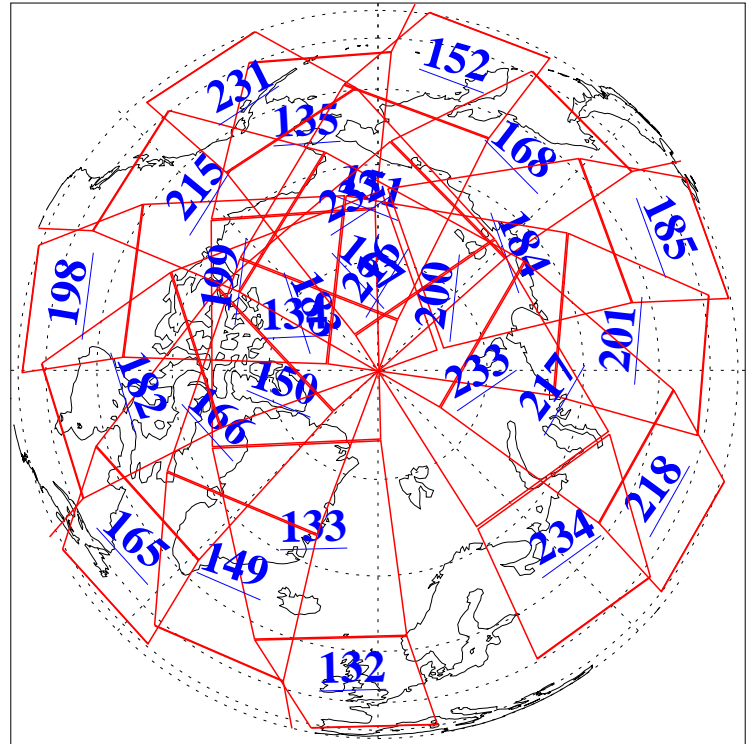

L1B Availability
AMSU Granules: 240
HSB Granules: 0
AIRS Granules: 240

2 Oct 2013
DoY 275
Aqua Day 4169
Granules: 1 to 120

Granules: 121 to 240

Legend: AMSU Available, HSB Available, AIRS Available

L1B Availability
AMSU Granules: 240
HSB Granules: 0
AIRS Granules: 240

2 Oct 2013
DoY 275
Aqua Day 4169

Ascending Granules

Descending Granules

Legend: AMSU Available, HSB Available, AIRS Available

L1B Availability
 AMSU Granules: 240
 HSB Granules: 0
 AIRS Granules: 240

2 Oct 2013
 DoY 275
 Aqua Day 4169

Northern Hemisphere Granules

Southern Hemisphere Granules

Legend: AMSU Available, HSB Available, AIRS Available