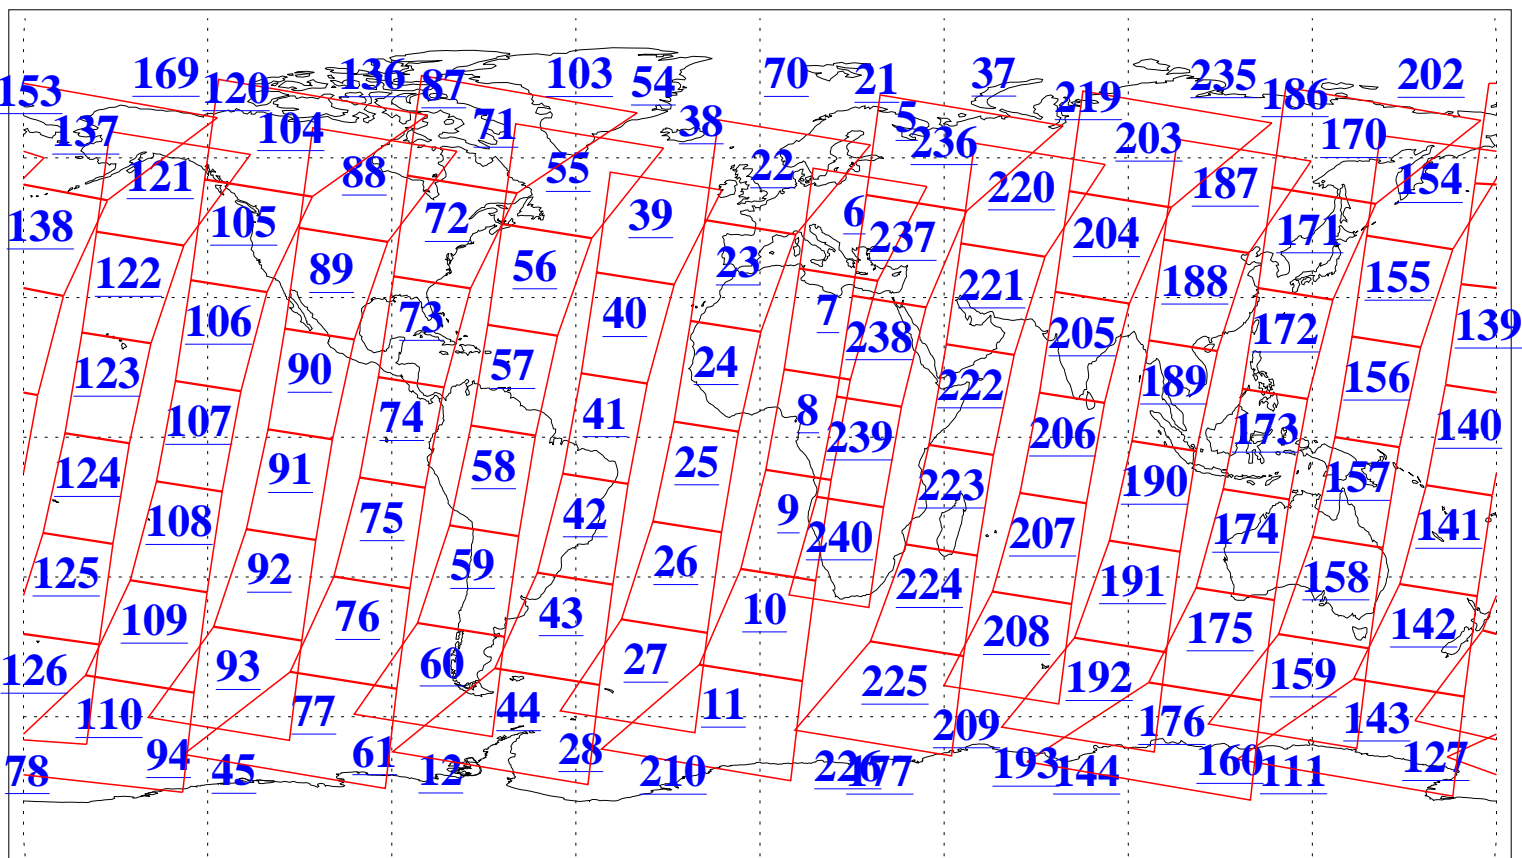

L1B Availability
AMSU Granules: 240
HSB Granules: 0
AIRS Granules: 240

30 Sep 2013
DoY 273
Aqua Day 4167
Granules: 1 to 120

Granules: 121 to 240

Legend: AMSU Available, HSB Available, AIRS Available

L1B Availability
AMSU Granules: 240
HSB Granules: 0
AIRS Granules: 240

30 Sep 2013
DoY 273
Aqua Day 4167
Ascending Granules

Descending Granules

Legend: AMSU Available, HSB Available, AIRS Available