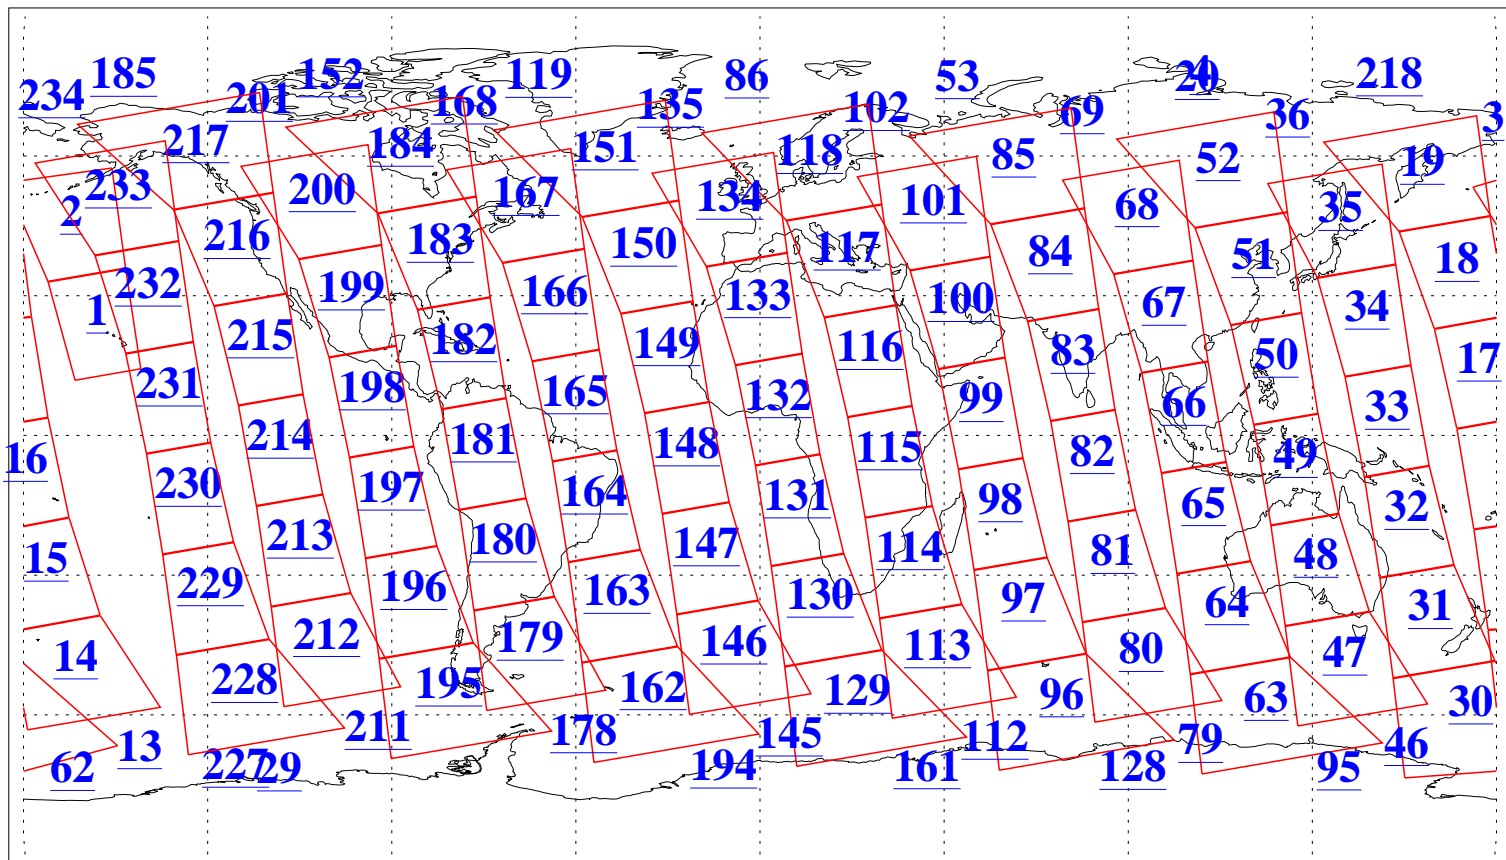

L1B Availability
AMSU Granules: 240
HSB Granules: 0
AIRS Granules: 240

30 Sep 2013
DoY 273
Aqua Day 4167
Granules: 1 to 120

Granules: 121 to 240

Legend: AMSU Available, HSB Available, AIRS Available

L1B Availability
AMSU Granules: 240
HSB Granules: 0
AIRS Granules: 240

30 Sep 2013
DoY 273
Aqua Day 4167
Ascending Granules

Descending Granules

Legend: AMSU Available, HSB Available, AIRS Available