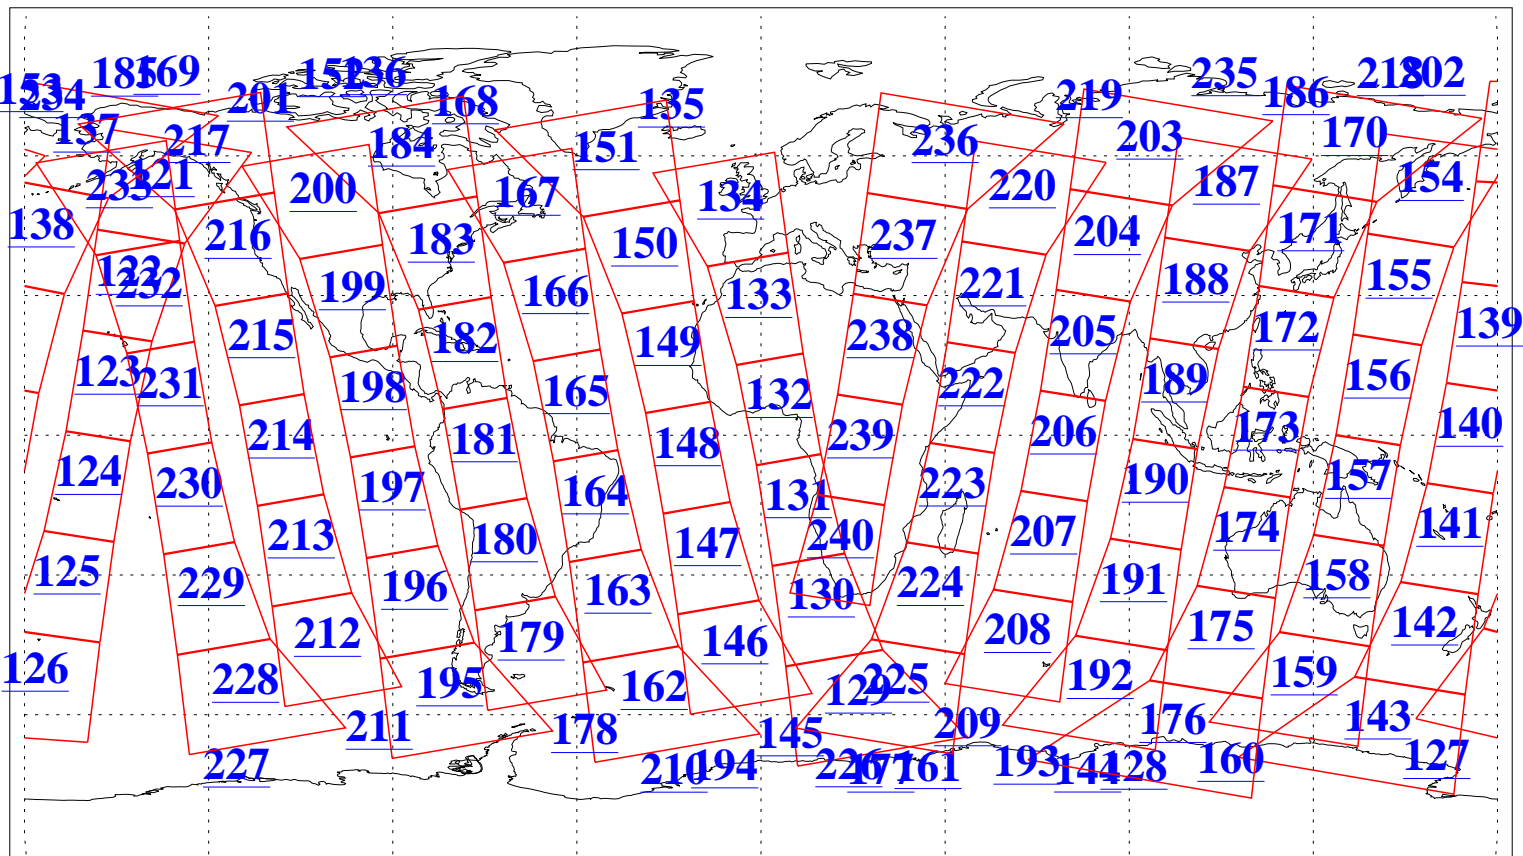

L1B Availability
AMSU Granules: 240
HSB Granules: 0
AIRS Granules: 240

30 Sep 2013
DoY 273
Aqua Day 4167
Granules: 1 to 120

Granules: 121 to 240

Legend: AMSU Available, HSB Available, AIRS Available

L1B Availability
AMSU Granules: 240
HSB Granules: 0
AIRS Granules: 240

30 Sep 2013
DoY 273
Aqua Day 4167
Ascending Granules

Descending Granules

Legend: AMSU Available, HSB Available, AIRS Available