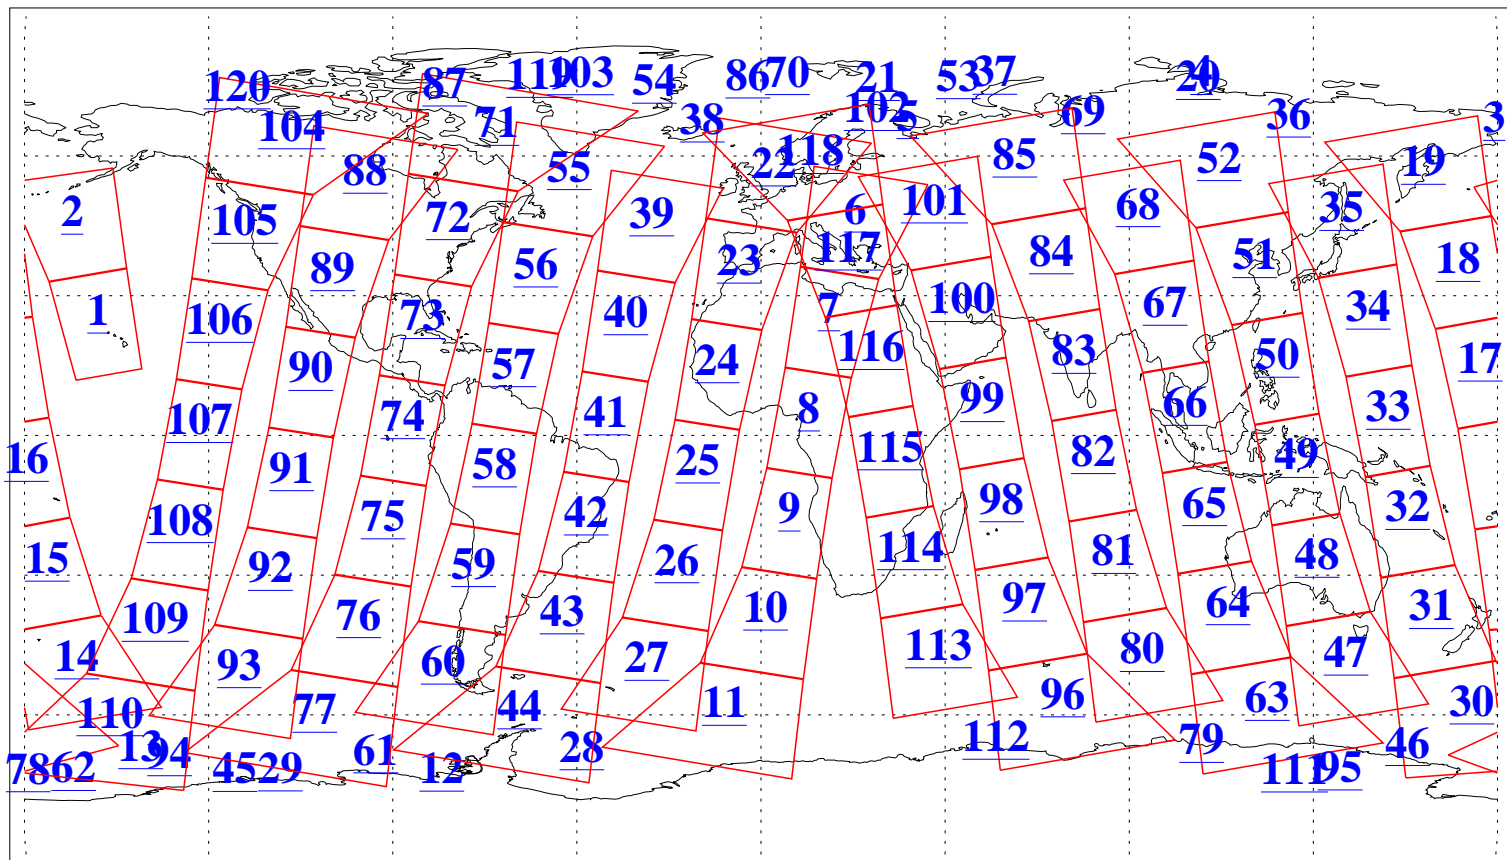

L1B Availability
AMSU Granules: 240
HSB Granules: 0
AIRS Granules: 240

30 Sep 2013
DoY 273
Aqua Day 4167
Granules: 1 to 120

Granules: 121 to 240

Legend: AMSU Available, HSB Available, AIRS Available

L1B Availability
AMSU Granules: 240
HSB Granules: 0
AIRS Granules: 240

30 Sep 2013
DoY 273
Aqua Day 4167
Ascending Granules

Descending Granules

Legend: AMSU Available, HSB Available, AIRS Available