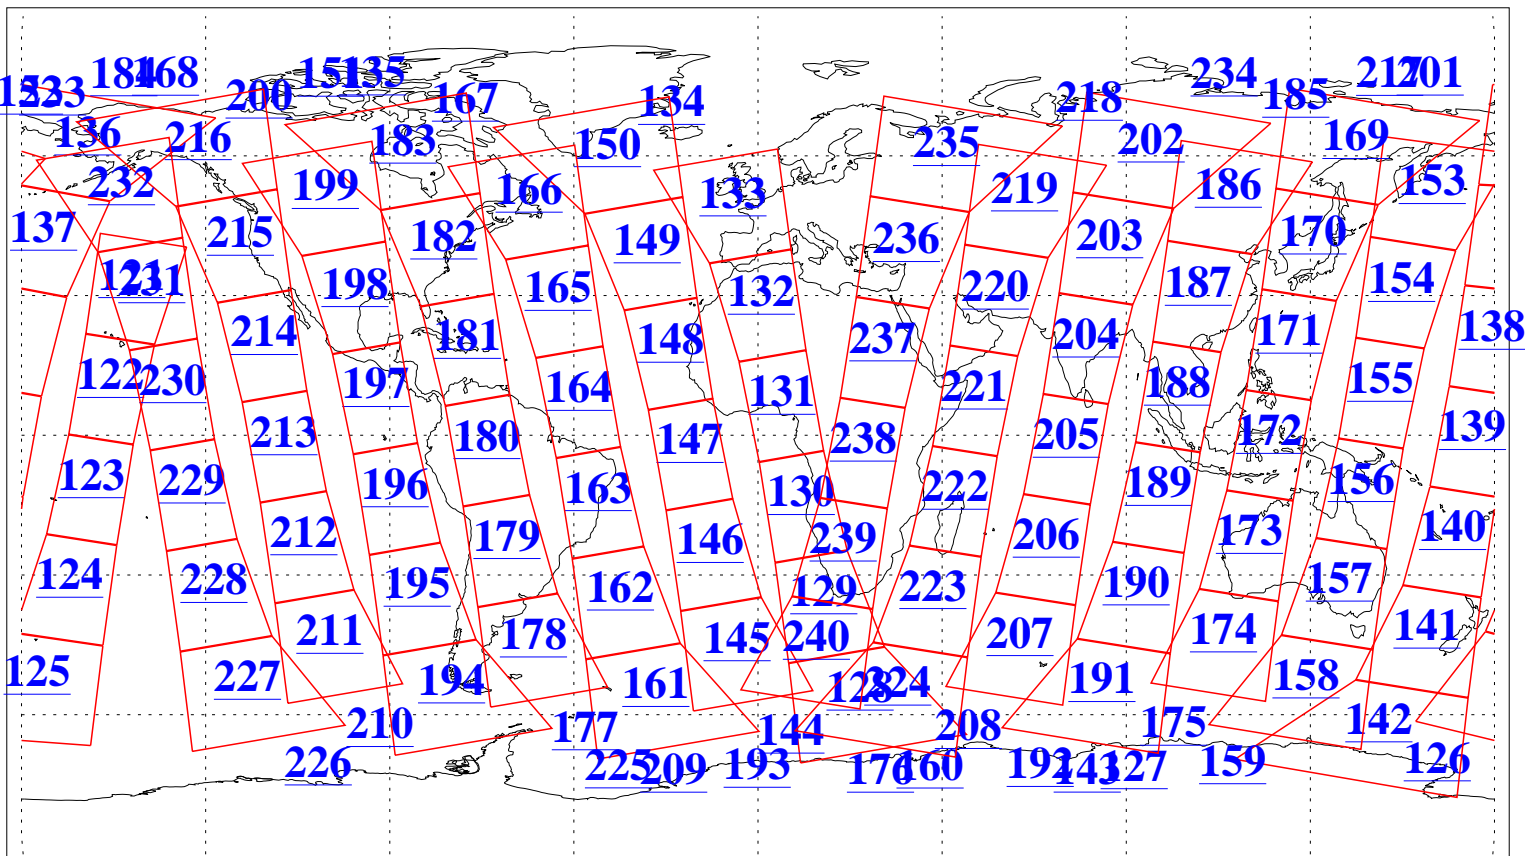

L1B Availability
AMSU Granules: 240
HSB Granules: 0
AIRS Granules: 240

23 Sep 2013
DoY 266
Aqua Day 4160
Granules: 1 to 120

Granules: 121 to 240

Legend: AMSU Available, HSB Available, AIRS Available

L1B Availability
AMSU Granules: 240
HSB Granules: 0
AIRS Granules: 240

23 Sep 2013
DoY 266
Aqua Day 4160

Ascending Granules

Descending Granules

Legend: AMSU Available, HSB Available, AIRS Available

L1B Availability
 AMSU Granules: 240
 HSB Granules: 0
 AIRS Granules: 240

23 Sep 2013
 DoY 266
 Aqua Day 4160