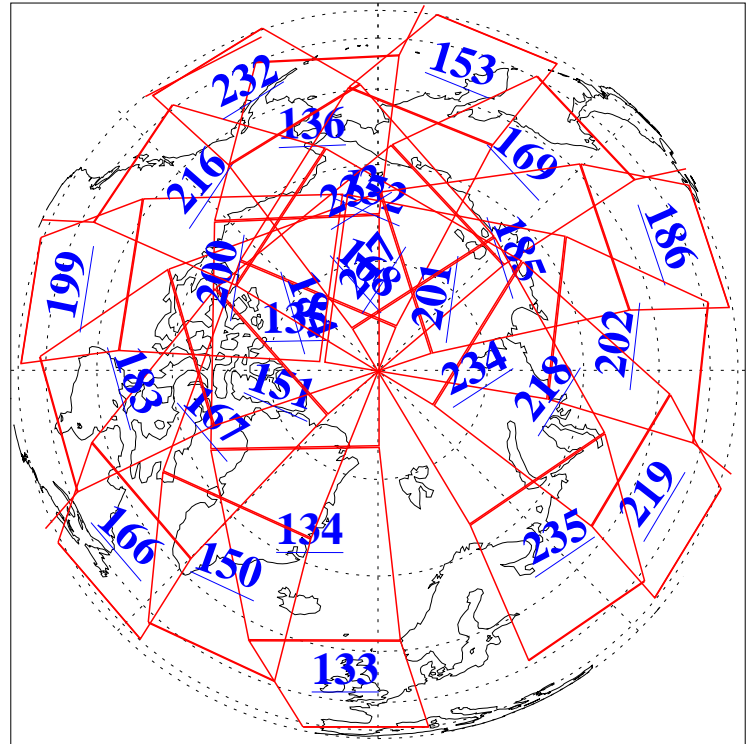

23 Sep 2013
DoY 266
Aqua Day 4160

Ascending Granules

Descending Granules

Legend: AMSU Available, HSB Available, AIRS Available

L1B Availability
 AMSU Granules: 240
 HSB Granules: 0
 AIRS Granules: 240

23 Sep 2013
 DoY 266
 Aqua Day 4160

Northern Hemisphere Granules

Southern Hemisphere Granules

Legend: AMSU Available, HSB Available, AIRS Available