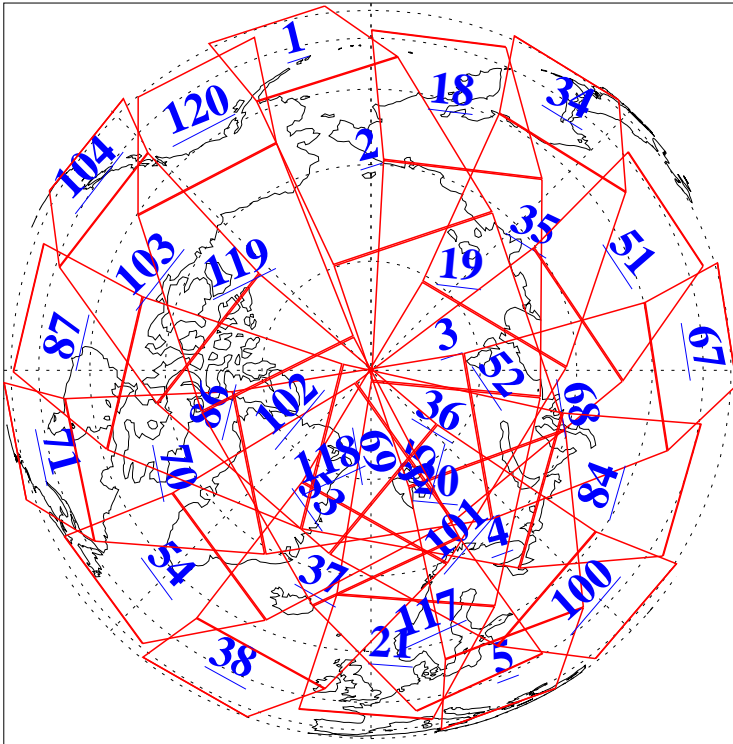

L1B Availability
AMSU Granules: 240
HSB Granules: 0
AIRS Granules: 240

23 Sep 2013
DoY 266
Aqua Day 4160
Granules: 1 to 120

Granules: 121 to 240

Legend: AMSU Available, HSB Available, AIRS Available

L1B Availability
AMSU Granules: 240
HSB Granules: 0
AIRS Granules: 240

23 Sep 2013
DoY 266
Aqua Day 4160

Ascending Granules

Descending Granules

Legend: AMSU Available, HSB Available, AIRS Available

L1B Availability
 AMSU Granules: 240
 HSB Granules: 0
 AIRS Granules: 240

23 Sep 2013
 DoY 266
 Aqua Day 4160

Northern Hemisphere Granules

Southern Hemisphere Granules

Legend: AMSU Available, HSB Available, AIRS Available