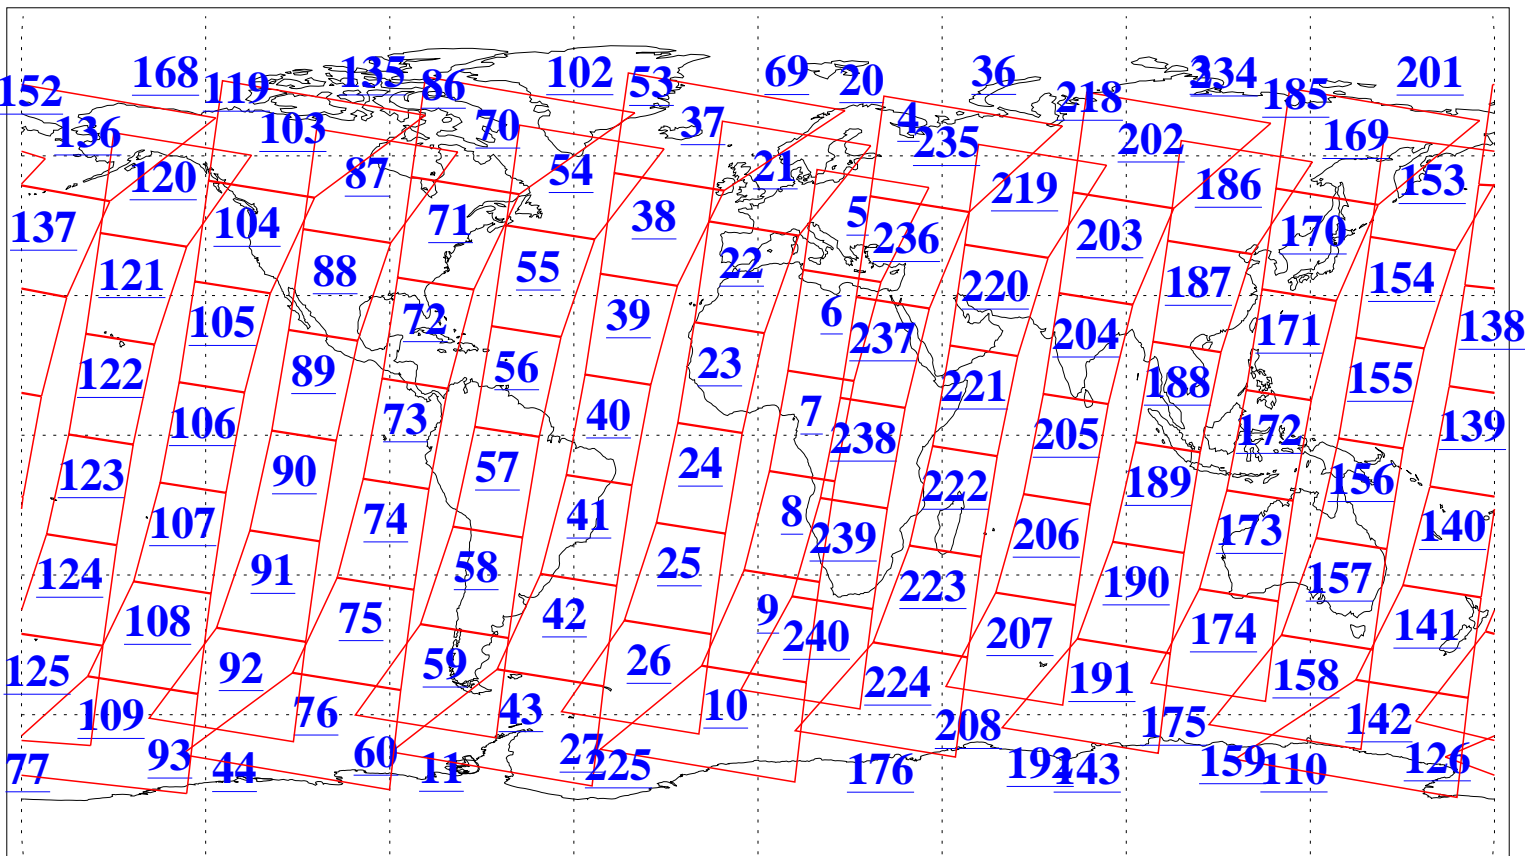

L1B Availability
AMSU Granules: 240
HSB Granules: 0
AIRS Granules: 240

23 Sep 2013
DoY 266
Aqua Day 4160
Granules: 1 to 120

Granules: 121 to 240

Legend: AMSU Available, HSB Available, AIRS Available

L1B Availability
AMSU Granules: 240
HSB Granules: 0
AIRS Granules: 240

23 Sep 2013
DoY 266
Aqua Day 4160

Ascending Granules

Descending Granules

Legend: AMSU Available, HSB Available, AIRS Available

L1B Availability
 AMSU Granules: 240
 HSB Granules: 0
 AIRS Granules: 240

23 Sep 2013
 DoY 266
 Aqua Day 4160

Northern Hemisphere Granules

Southern Hemisphere Granules

Legend: AMSU Available, HSB Available, AIRS Available