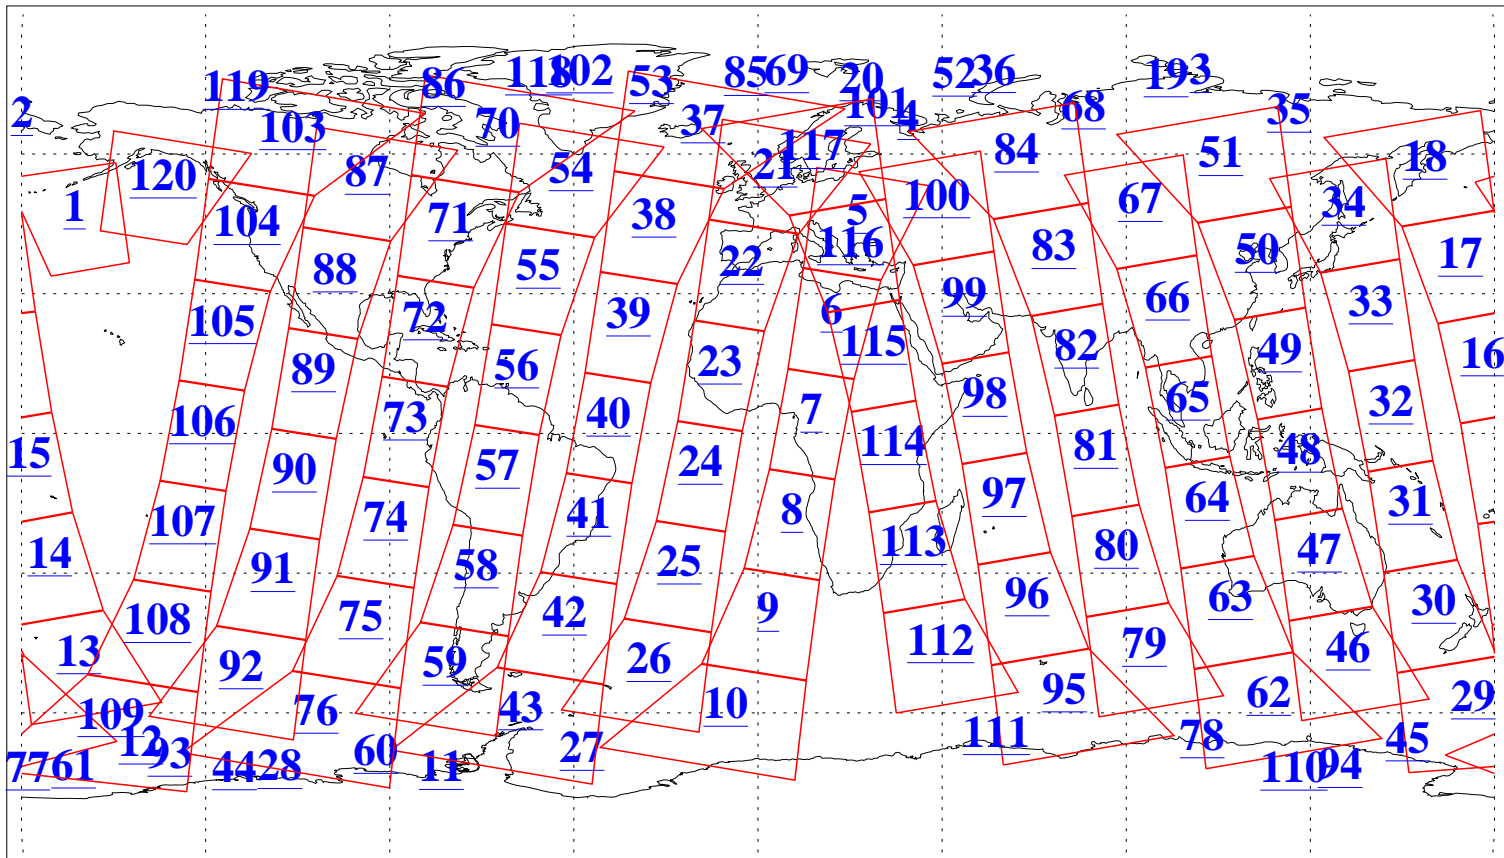

L1B Availability
AMSU Granules: 240
HSB Granules: 0
AIRS Granules: 240

23 Sep 2013
DoY 266
Aqua Day 4160
Granules: 1 to 120

Granules: 121 to 240

Legend: AMSU Available, HSB Available, AIRS Available

L1B Availability
AMSU Granules: 240
HSB Granules: 0
AIRS Granules: 240

23 Sep 2013
DoY 266
Aqua Day 4160

Ascending Granules

Descending Granules

Legend: AMSU Available, HSB Available, AIRS Available

L1B Availability
 AMSU Granules: 240
 HSB Granules: 0
 AIRS Granules: 240

23 Sep 2013
 DoY 266
 Aqua Day 4160

Northern Hemisphere Granules

Southern Hemisphere Granules

Legend: AMSU Available, HSB Available, AIRS Available