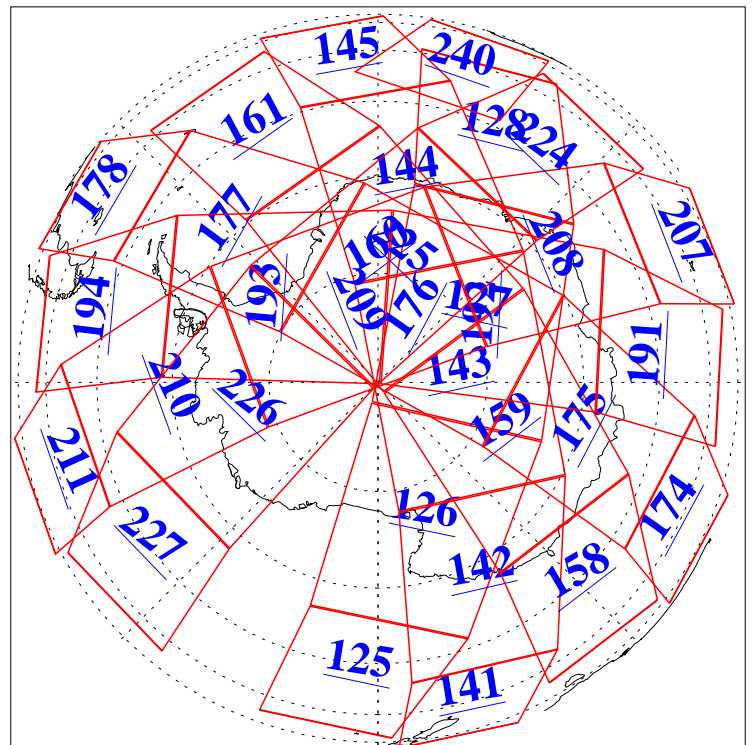

23 Sep 2013
DoY 266
Aqua Day 4160

Ascending Granules

Descending Granules

Legend: AMSU Available, HSB Available, AIRS Available

L1B Availability
 AMSU Granules: 240
 HSB Granules: 0
 AIRS Granules: 240

23 Sep 2013
 DoY 266
 Aqua Day 4160

Northern Hemisphere Granules

Southern Hemisphere Granules

Legend: AMSU Available, HSB Available, AIRS Available