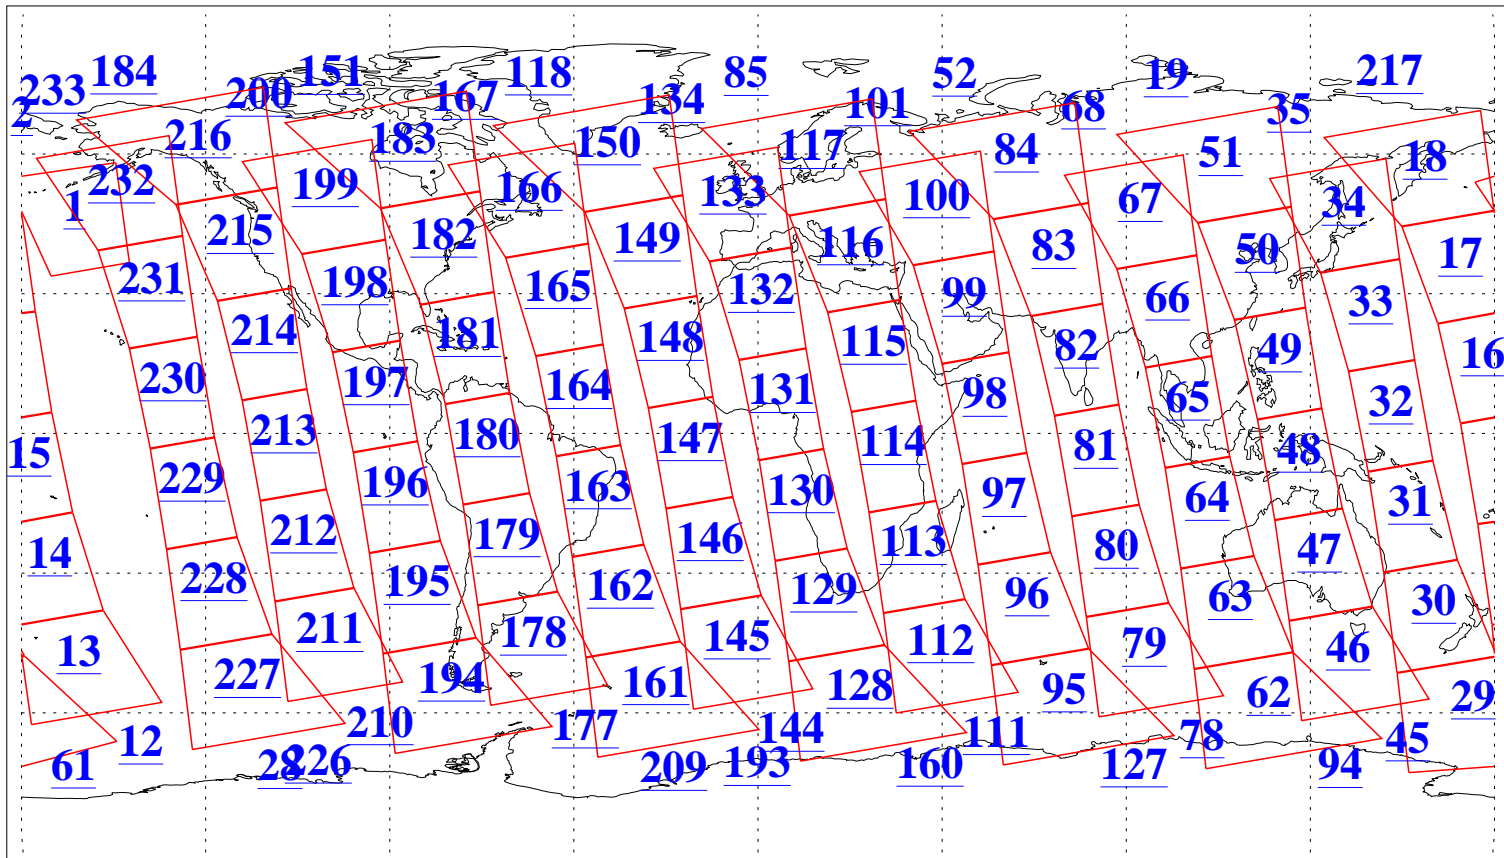

L1B Availability
AMSU Granules: 240
HSB Granules: 0
AIRS Granules: 240

23 Sep 2013
DoY 266
Aqua Day 4160
Granules: 1 to 120

Granules: 121 to 240

Legend: AMSU Available, HSB Available, AIRS Available

L1B Availability
AMSU Granules: 240
HSB Granules: 0
AIRS Granules: 240

23 Sep 2013
DoY 266
Aqua Day 4160

Ascending Granules

Descending Granules

Legend: AMSU Available, HSB Available, AIRS Available

L1B Availability
 AMSU Granules: 240
 HSB Granules: 0
 AIRS Granules: 240

23 Sep 2013
 DoY 266
 Aqua Day 4160

Northern Hemisphere Granules

Southern Hemisphere Granules

Legend: AMSU Available, HSB Available, AIRS Available