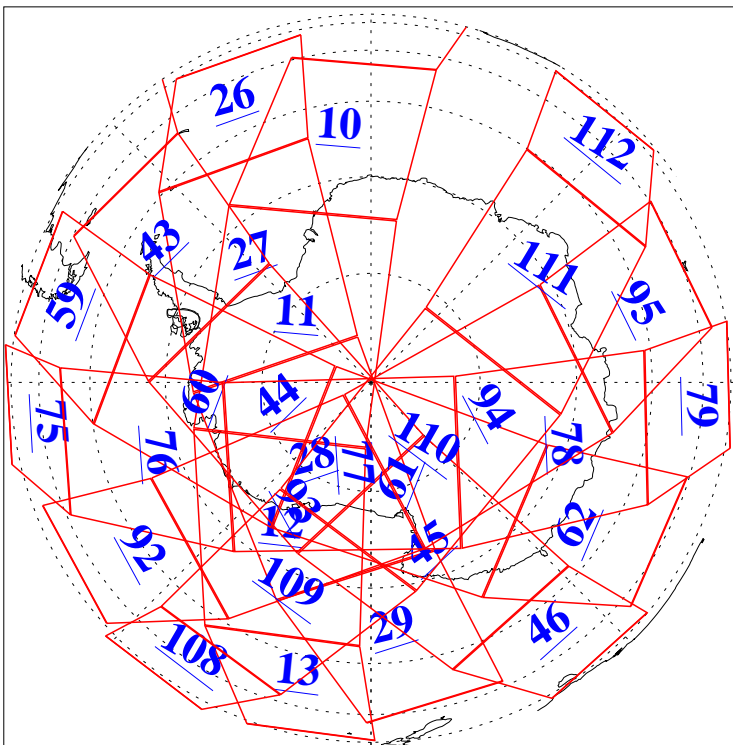

L1B Availability
AMSU Granules: 240
HSB Granules: 0
AIRS Granules: 240

23 Sep 2013
DoY 266
Aqua Day 4160
Granules: 1 to 120

Granules: 121 to 240

Legend: AMSU Available, HSB Available, AIRS Available

L1B Availability
AMSU Granules: 240
HSB Granules: 0
AIRS Granules: 240

23 Sep 2013
DoY 266
Aqua Day 4160

Ascending Granules

Descending Granules

Legend: AMSU Available, HSB Available, AIRS Available

L1B Availability
 AMSU Granules: 240
 HSB Granules: 0
 AIRS Granules: 240

23 Sep 2013
 DoY 266
 Aqua Day 4160

Northern Hemisphere Granules

Southern Hemisphere Granules

Legend: AMSU Available, HSB Available, AIRS Available