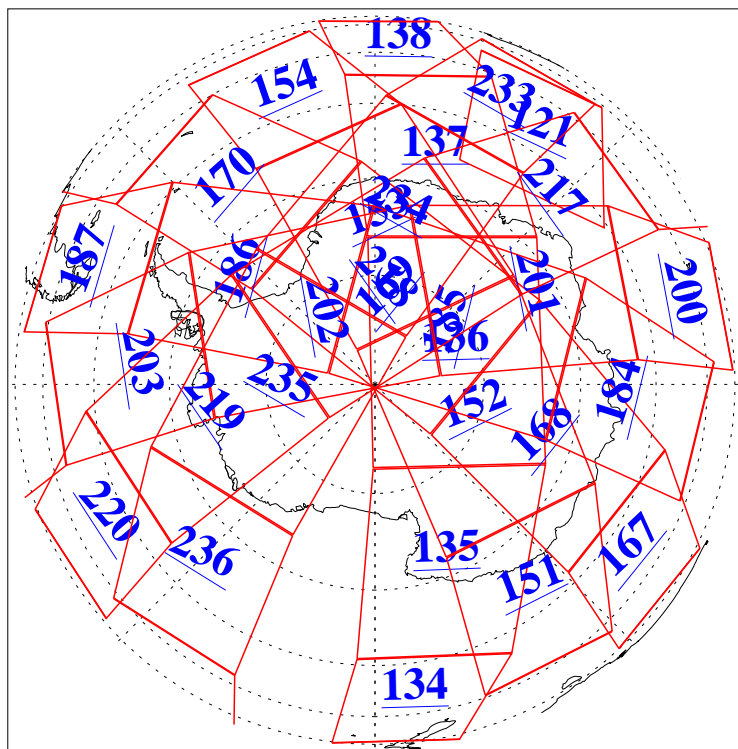

L1B Availability
AMSU Granules: 240
HSB Granules: 0
AIRS Granules: 240

22 Sep 2013
DoY 265
Aqua Day 4159
Granules: 1 to 120

Granules: 121 to 240

Legend: AMSU Available, HSB Available, AIRS Available

L1B Availability
AMSU Granules: 240
HSB Granules: 0
AIRS Granules: 240

22 Sep 2013
DoY 265
Aqua Day 4159

Ascending Granules

Descending Granules

Legend: AMSU Available, HSB Available, AIRS Available

L1B Availability
 AMSU Granules: 240
 HSB Granules: 0
 AIRS Granules: 240

22 Sep 2013
 DoY 265
 Aqua Day 4159

Northern Hemisphere Granules

Southern Hemisphere Granules

Legend: AMSU Available, HSB Available, AIRS Available