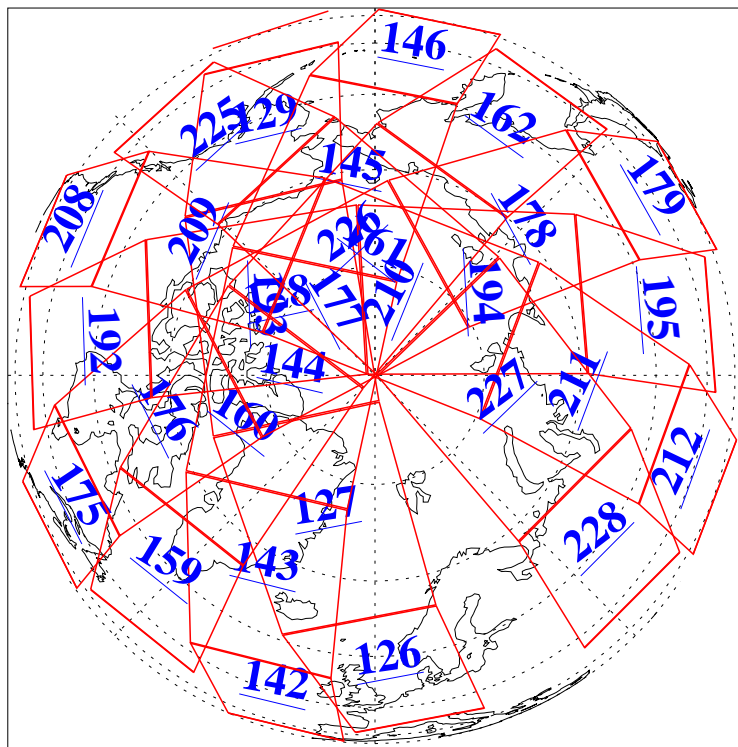

L1B Availability
AMSU Granules: 240
HSB Granules: 0
AIRS Granules: 240

22 Sep 2013
DoY 265
Aqua Day 4159
Granules: 1 to 120

Granules: 121 to 240

Legend: AMSU Available, HSB Available, AIRS Available

L1B Availability
AMSU Granules: 240
HSB Granules: 0
AIRS Granules: 240

22 Sep 2013
DoY 265
Aqua Day 4159

Ascending Granules

Descending Granules

Legend: AMSU Available, HSB Available, AIRS Available

L1B Availability
 AMSU Granules: 240
 HSB Granules: 0
 AIRS Granules: 240

22 Sep 2013
 DoY 265
 Aqua Day 4159

Northern Hemisphere Granules

Southern Hemisphere Granules

Legend: AMSU Available, HSB Available, AIRS Available