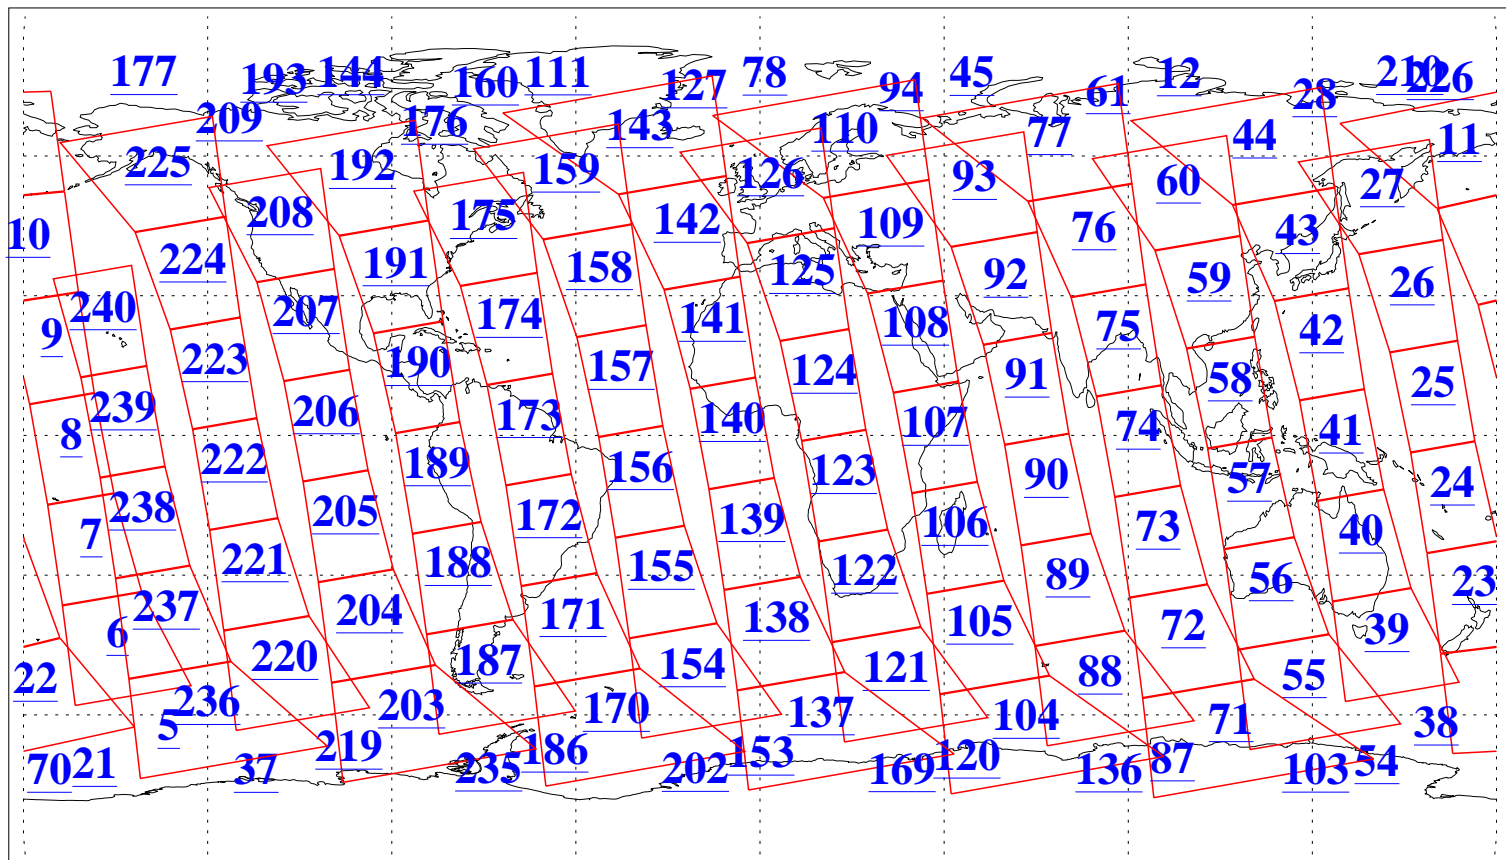

L1B Availability
AMSU Granules: 240
HSB Granules: 0
AIRS Granules: 240

22 Sep 2013
DoY 265
Aqua Day 4159
Granules: 1 to 120

Granules: 121 to 240

Legend: AMSU Available, HSB Available, AIRS Available

L1B Availability
AMSU Granules: 240
HSB Granules: 0
AIRS Granules: 240

22 Sep 2013
DoY 265
Aqua Day 4159

Ascending Granules

Descending Granules

Legend: AMSU Available, HSB Available, AIRS Available

L1B Availability
 AMSU Granules: 240
 HSB Granules: 0
 AIRS Granules: 240

22 Sep 2013
 DoY 265
 Aqua Day 4159

Northern Hemisphere Granules

Southern Hemisphere Granules

Legend: AMSU Available, HSB Available, AIRS Available