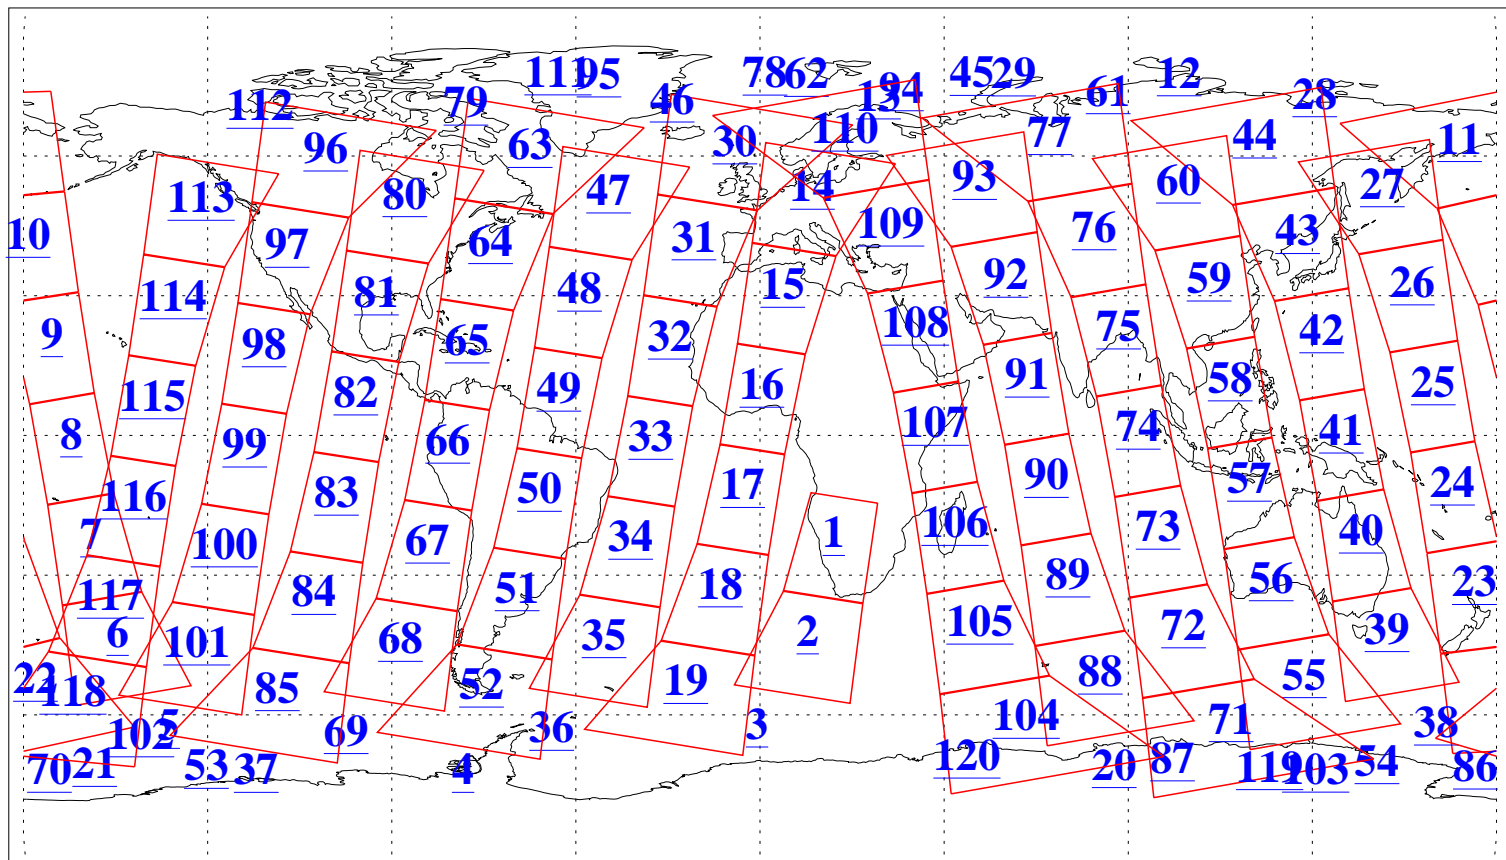

L1B Availability
AMSU Granules: 240
HSB Granules: 0
AIRS Granules: 240

22 Sep 2013
DoY 265
Aqua Day 4159
Granules: 1 to 120

Granules: 121 to 240

Legend: AMSU Available, HSB Available, AIRS Available

L1B Availability
AMSU Granules: 240
HSB Granules: 0
AIRS Granules: 240

22 Sep 2013
DoY 265
Aqua Day 4159

Ascending Granules

Descending Granules

Legend: AMSU Available, HSB Available, AIRS Available

L1B Availability
 AMSU Granules: 240
 HSB Granules: 0
 AIRS Granules: 240

22 Sep 2013
 DoY 265
 Aqua Day 4159

Northern Hemisphere Granules

Southern Hemisphere Granules

Legend: AMSU Available, HSB Available, AIRS Available