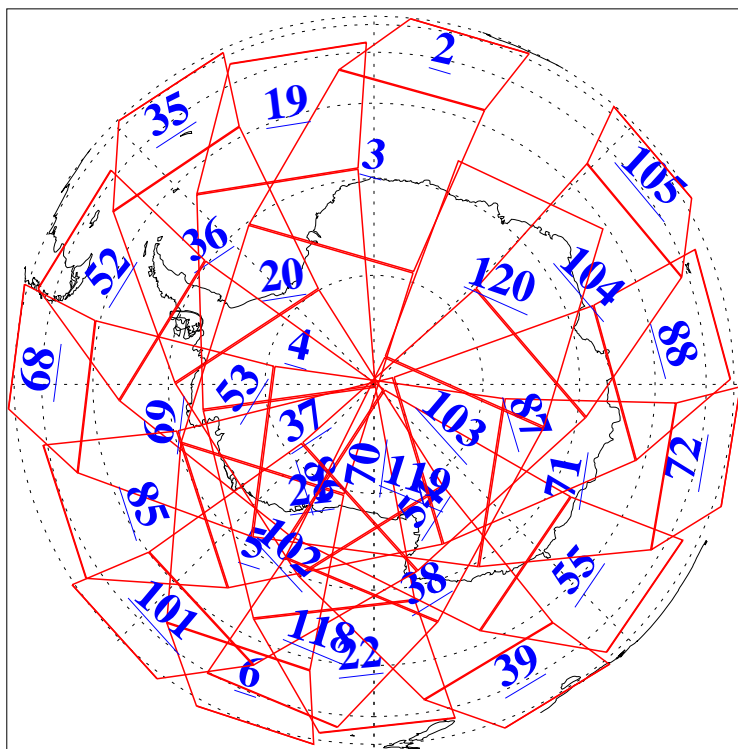

L1B Availability
AMSU Granules: 240
HSB Granules: 0
AIRS Granules: 240

22 Sep 2013
DoY 265
Aqua Day 4159
Granules: 1 to 120

Granules: 121 to 240

Legend: AMSU Available, HSB Available, AIRS Available

L1B Availability
AMSU Granules: 240
HSB Granules: 0
AIRS Granules: 240

22 Sep 2013
DoY 265
Aqua Day 4159

Ascending Granules

Descending Granules

Legend: AMSU Available, HSB Available, AIRS Available

L1B Availability
 AMSU Granules: 240
 HSB Granules: 0
 AIRS Granules: 240

22 Sep 2013
 DoY 265
 Aqua Day 4159

Northern Hemisphere Granules

Southern Hemisphere Granules

Legend: AMSU Available, HSB Available, AIRS Available