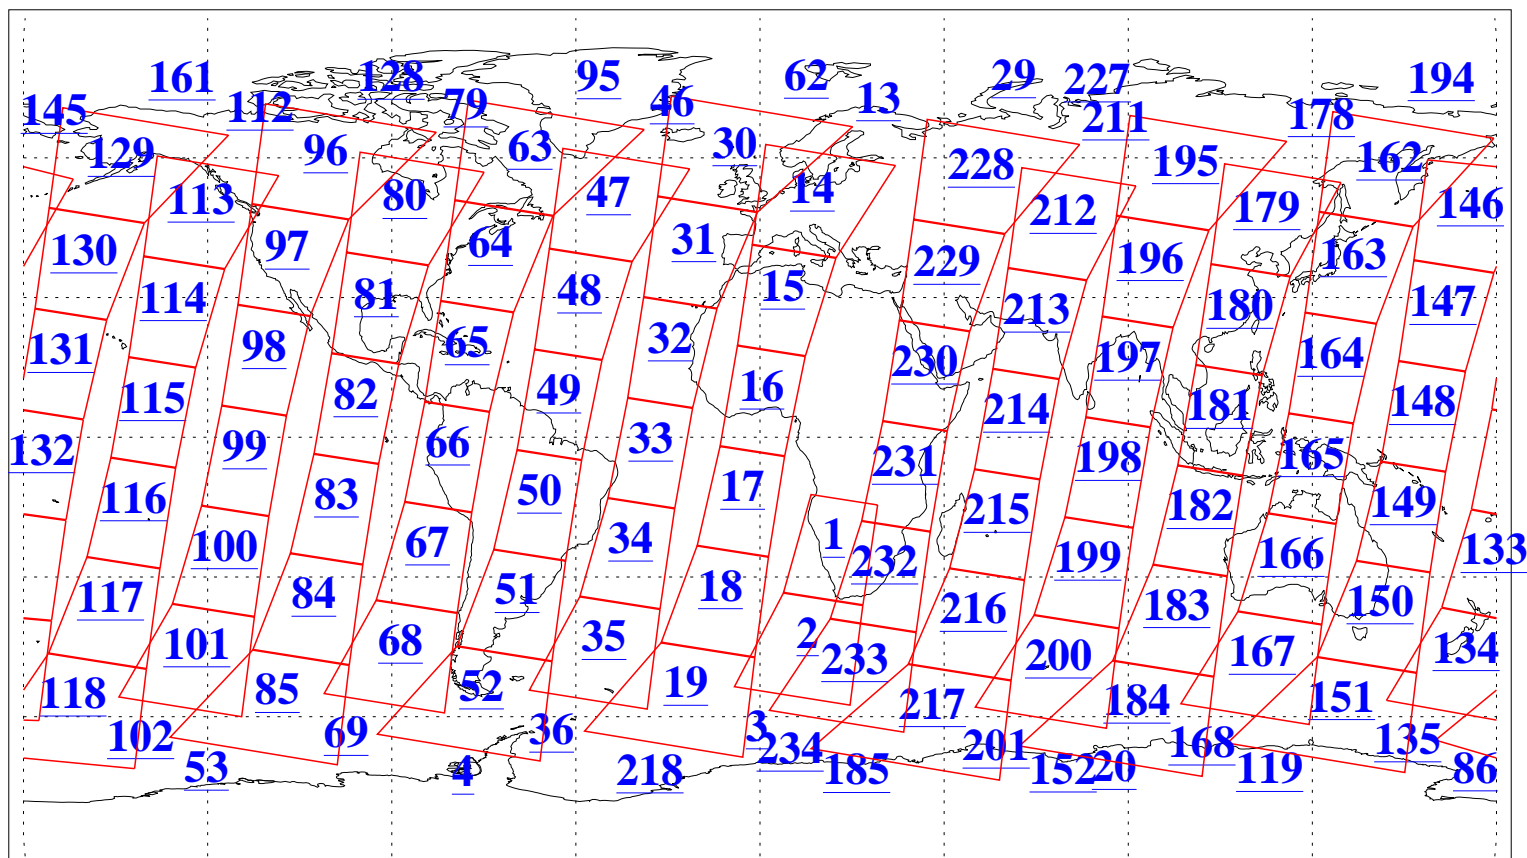

L1B Availability
AMSU Granules: 240
HSB Granules: 0
AIRS Granules: 240

22 Sep 2013
DoY 265
Aqua Day 4159
Granules: 1 to 120

Granules: 121 to 240

Legend: AMSU Available, HSB Available, AIRS Available

L1B Availability
AMSU Granules: 240
HSB Granules: 0
AIRS Granules: 240

22 Sep 2013
DoY 265
Aqua Day 4159

Ascending Granules

Descending Granules

Legend: AMSU Available, HSB Available, AIRS Available

L1B Availability
 AMSU Granules: 240
 HSB Granules: 0
 AIRS Granules: 240

22 Sep 2013
 DoY 265
 Aqua Day 4159

Northern Hemisphere Granules

Southern Hemisphere Granules

Legend: AMSU Available, HSB Available, AIRS Available