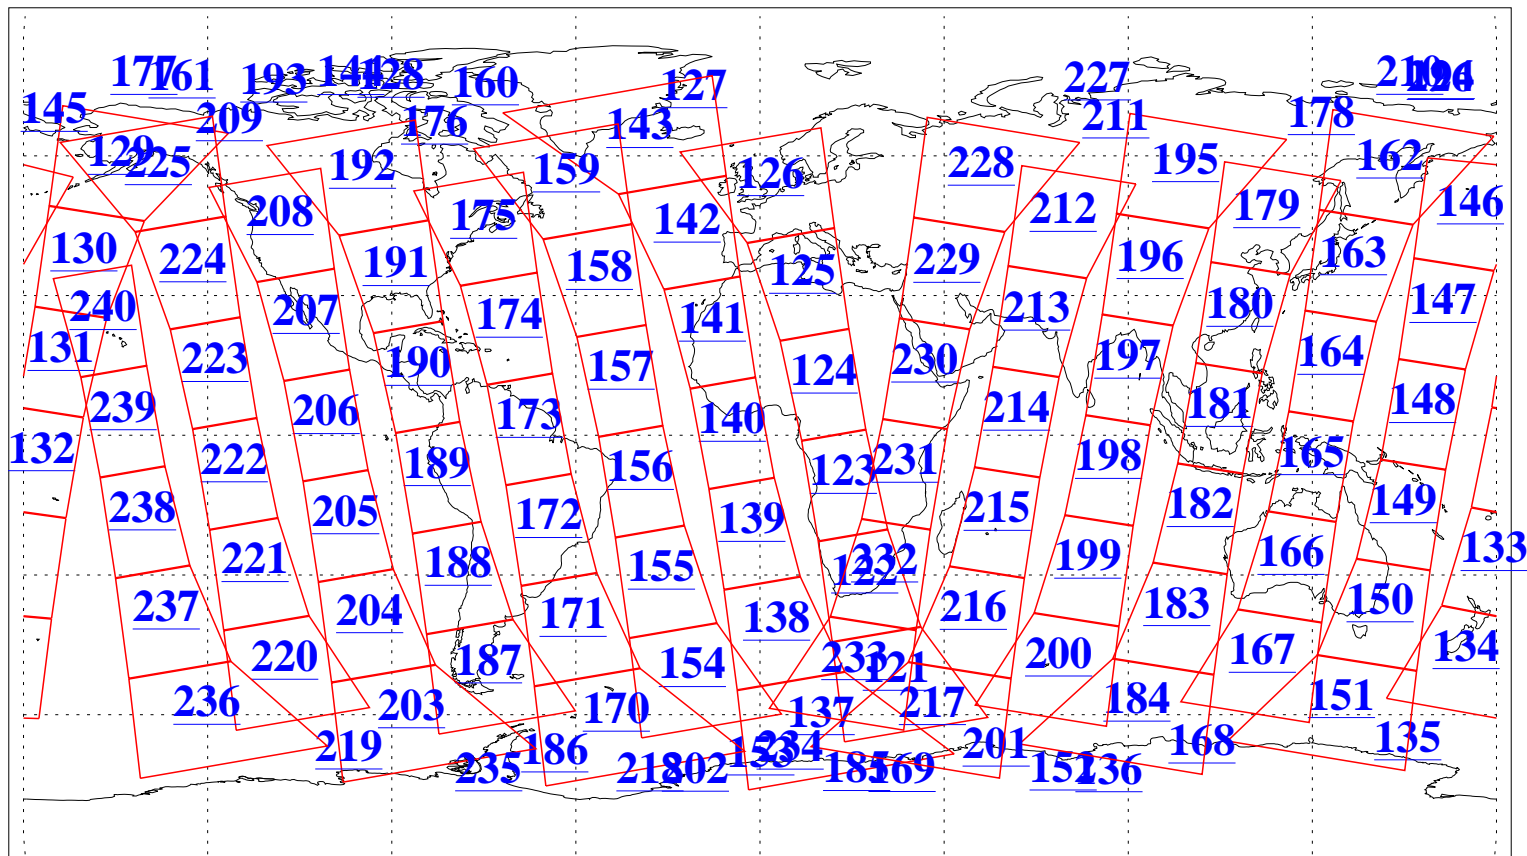

L1B Availability
AMSU Granules: 240
HSB Granules: 0
AIRS Granules: 240

22 Sep 2013
DoY 265
Aqua Day 4159
Granules: 1 to 120

Granules: 121 to 240

Legend: AMSU Available, HSB Available, AIRS Available

L1B Availability
AMSU Granules: 240
HSB Granules: 0
AIRS Granules: 240

22 Sep 2013
DoY 265
Aqua Day 4159

Ascending Granules

Descending Granules

Legend: AMSU Available, HSB Available, AIRS Available

L1B Availability
 AMSU Granules: 240
 HSB Granules: 0
 AIRS Granules: 240

22 Sep 2013
 DoY 265
 Aqua Day 4159