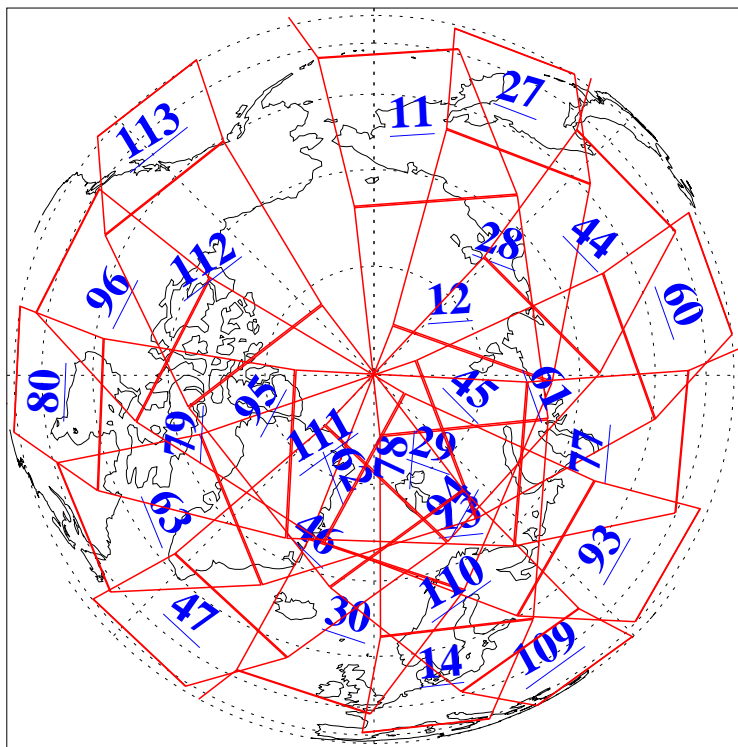

L1B Availability
AMSU Granules: 240
HSB Granules: 0
AIRS Granules: 240

22 Sep 2013
DoY 265
Aqua Day 4159
Granules: 1 to 120

Granules: 121 to 240

Legend: AMSU Available, HSB Available, AIRS Available

L1B Availability
AMSU Granules: 240
HSB Granules: 0
AIRS Granules: 240

22 Sep 2013
DoY 265
Aqua Day 4159

Ascending Granules

Descending Granules

Legend: AMSU Available, HSB Available, AIRS Available

L1B Availability
 AMSU Granules: 240
 HSB Granules: 0
 AIRS Granules: 240

22 Sep 2013
 DoY 265
 Aqua Day 4159

Northern Hemisphere Granules

Southern Hemisphere Granules

Legend: AMSU Available, HSB Available, AIRS Available