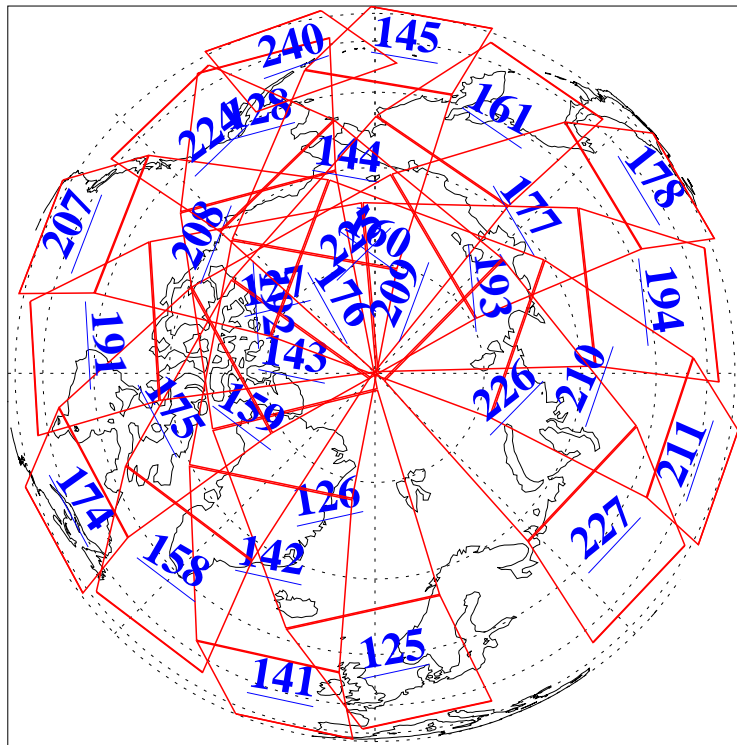

15 Sep 2013
 DoY 258
 Aqua Day 4152

Ascending Granules

Descending Granules

Legend: AMSU Available, HSB Available, AIRS Available

L1B Availability
 AMSU Granules: 240
 HSB Granules: 0
 AIRS Granules: 237

15 Sep 2013
 DoY 258
 Aqua Day 4152

Northern Hemisphere Granules

Southern Hemisphere Granules

Legend: AMSU Available, HSB Available, AIRS Available