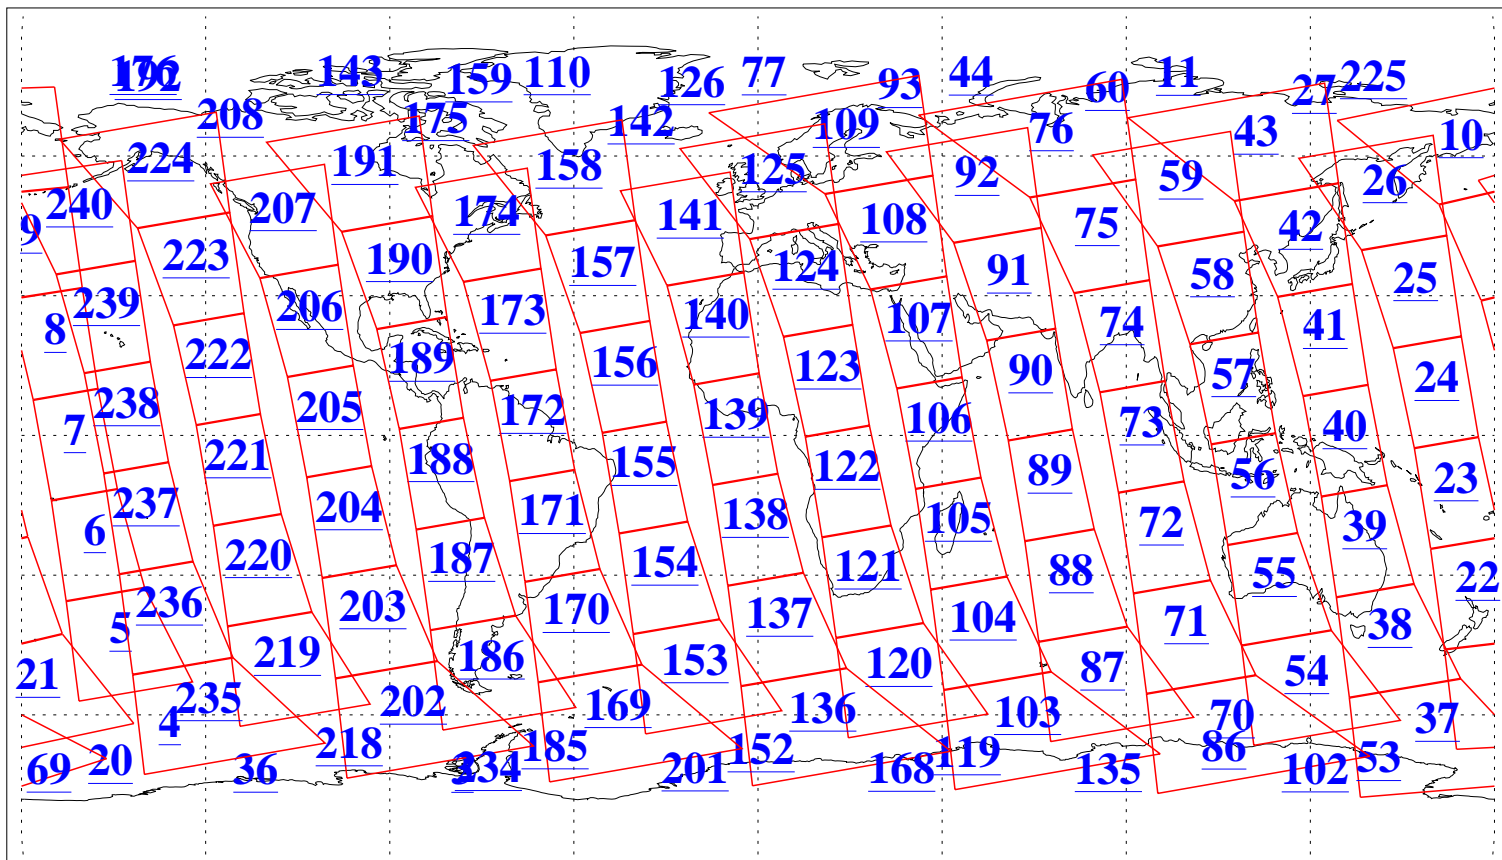

L1B Availability
AMSU Granules: 240
HSB Granules: 0
AIRS Granules: 237

15 Sep 2013
DoY 258
Aqua Day 4152
Granules: 1 to 120

Granules: 121 to 240

Legend: AMSU Available, HSB Available, AIRS Available

L1B Availability
 AMSU Granules: 240
 HSB Granules: 0
 AIRS Granules: 237

15 Sep 2013
 DoY 258
 Aqua Day 4152

Ascending Granules

Descending Granules

Legend: AMSU Available, HSB Available, AIRS Available

L1B Availability
 AMSU Granules: 240
 HSB Granules: 0
 AIRS Granules: 237

15 Sep 2013
 DoY 258
 Aqua Day 4152

Northern Hemisphere Granules

Southern Hemisphere Granules

Legend: AMSU Available, HSB Available, AIRS Available