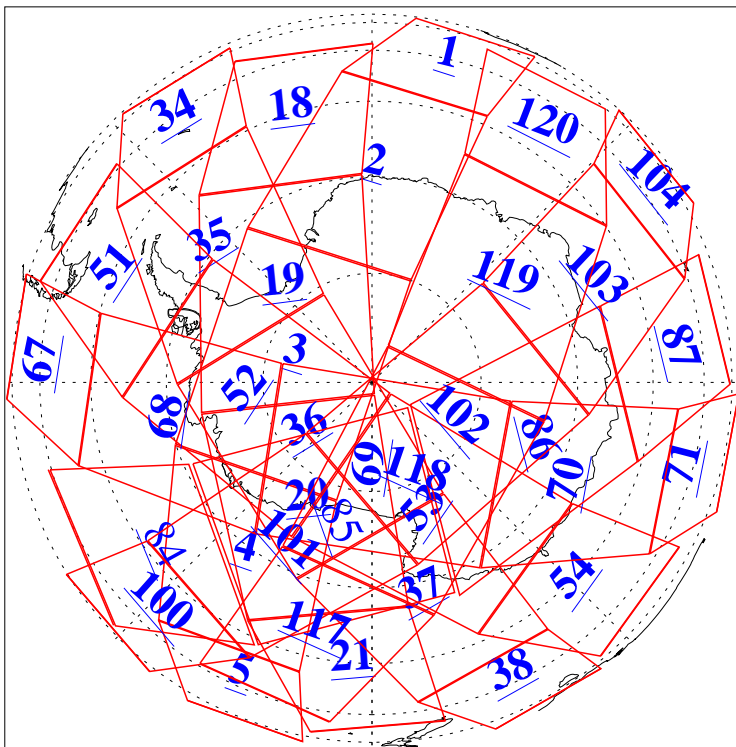

L1B Availability
AMSU Granules: 240
HSB Granules: 0
AIRS Granules: 237

15 Sep 2013
DoY 258
Aqua Day 4152
Granules: 1 to 120

Granules: 121 to 240

Legend: AMSU Available, HSB Available, AIRS Available

L1B Availability
 AMSU Granules: 240
 HSB Granules: 0
 AIRS Granules: 237

15 Sep 2013
 DoY 258
 Aqua Day 4152

Ascending Granules

Descending Granules

Legend: AMSU Available, HSB Available, AIRS Available

L1B Availability
 AMSU Granules: 240
 HSB Granules: 0
 AIRS Granules: 237

15 Sep 2013
 DoY 258
 Aqua Day 4152

Northern Hemisphere Granules

Southern Hemisphere Granules

Legend: AMSU Available, HSB Available, AIRS Available