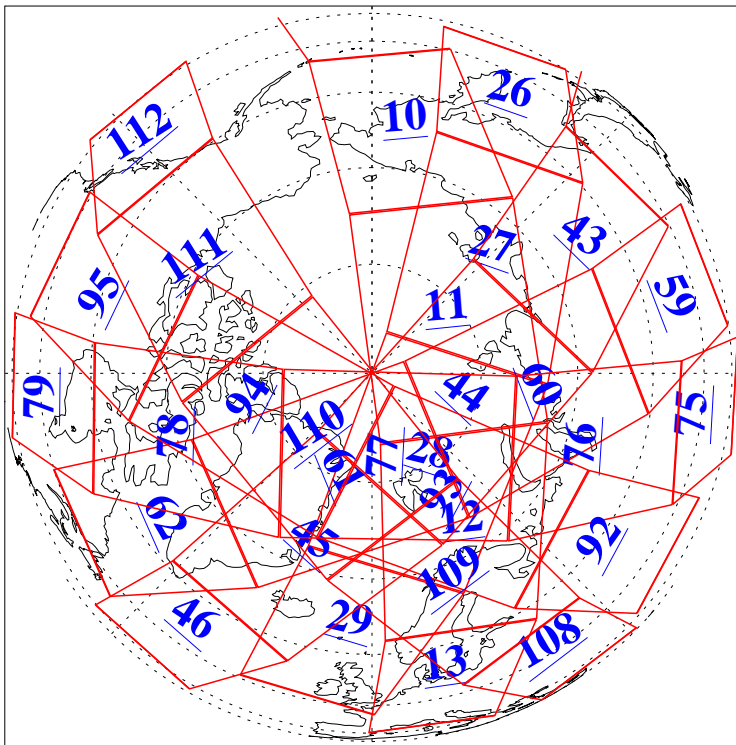

L1B Availability
AMSU Granules: 240
HSB Granules: 0
AIRS Granules: 237

15 Sep 2013
DoY 258
Aqua Day 4152
Granules: 1 to 120

Granules: 121 to 240

Legend: AMSU Available, HSB Available, AIRS Available

L1B Availability
 AMSU Granules: 240
 HSB Granules: 0
 AIRS Granules: 237

15 Sep 2013
 DoY 258
 Aqua Day 4152

Ascending Granules

Descending Granules

Legend: AMSU Available, HSB Available, AIRS Available

L1B Availability
 AMSU Granules: 240
 HSB Granules: 0
 AIRS Granules: 237

15 Sep 2013
 DoY 258
 Aqua Day 4152

Northern Hemisphere Granules

Southern Hemisphere Granules

Legend: AMSU Available, HSB Available, AIRS Available