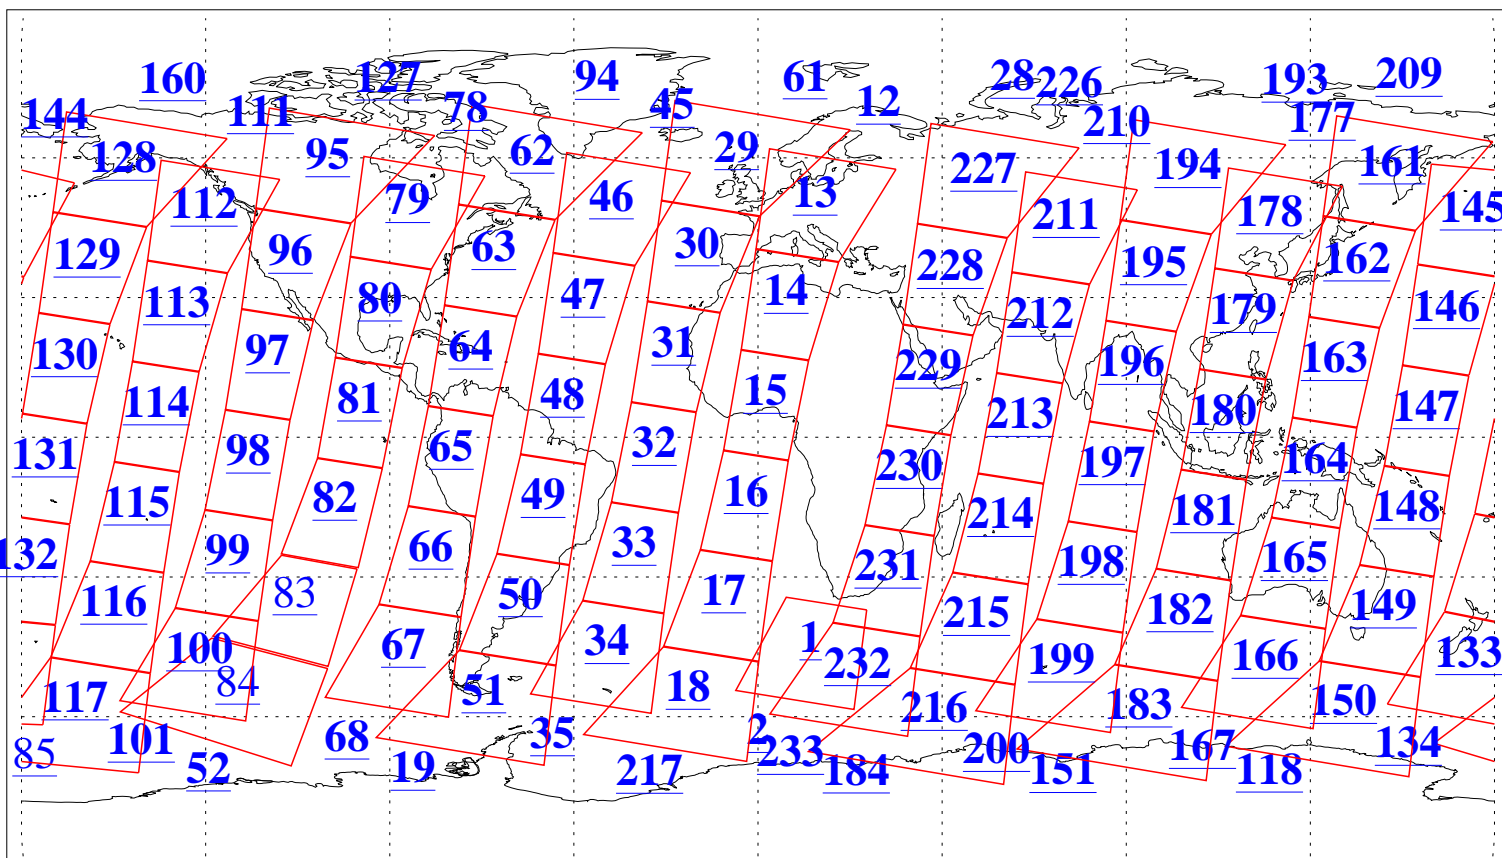

L1B Availability
AMSU Granules: 240
HSB Granules: 0
AIRS Granules: 237

15 Sep 2013
DoY 258
Aqua Day 4152
Granules: 1 to 120

Granules: 121 to 240

Legend: AMSU Available, HSB Available, AIRS Available

L1B Availability
 AMSU Granules: 240
 HSB Granules: 0
 AIRS Granules: 237

15 Sep 2013
 DoY 258
 Aqua Day 4152

Ascending Granules

Descending Granules

Legend: AMSU Available, HSB Available, AIRS Available

L1B Availability
 AMSU Granules: 240
 HSB Granules: 0
 AIRS Granules: 237

15 Sep 2013
 DoY 258
 Aqua Day 4152

Northern Hemisphere Granules

Southern Hemisphere Granules

Legend: AMSU Available, HSB Available, AIRS Available