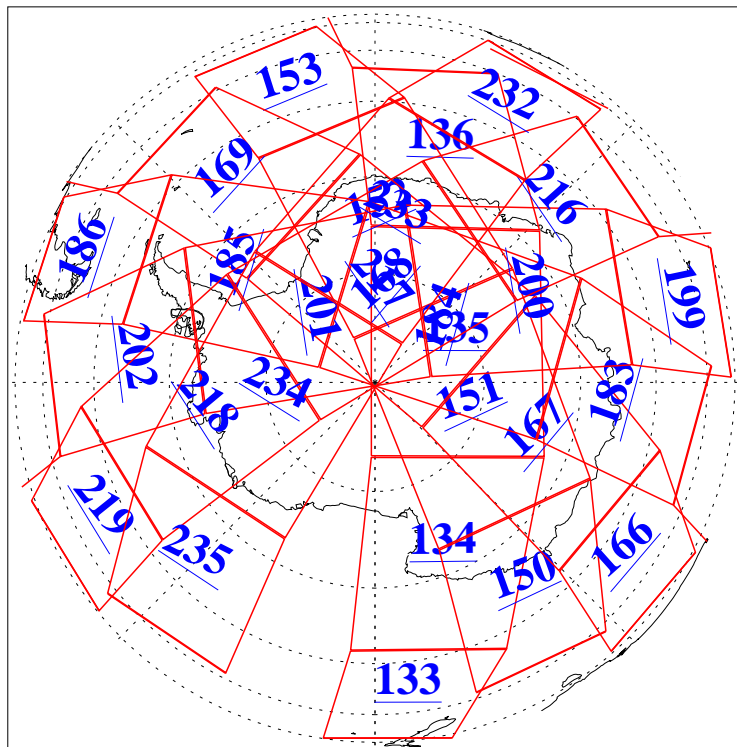

L1B Availability
AMSU Granules: 240
HSB Granules: 0
AIRS Granules: 237

15 Sep 2013
DoY 258
Aqua Day 4152
Granules: 1 to 120

Granules: 121 to 240

Legend: AMSU Available, HSB Available, AIRS Available

L1B Availability
 AMSU Granules: 240
 HSB Granules: 0
 AIRS Granules: 237

15 Sep 2013
 DoY 258
 Aqua Day 4152

Ascending Granules

Descending Granules

Legend: AMSU Available, HSB Available, AIRS Available

L1B Availability
 AMSU Granules: 240
 HSB Granules: 0
 AIRS Granules: 237

15 Sep 2013
 DoY 258
 Aqua Day 4152

Northern Hemisphere Granules

Southern Hemisphere Granules

Legend: AMSU Available, HSB Available, AIRS Available