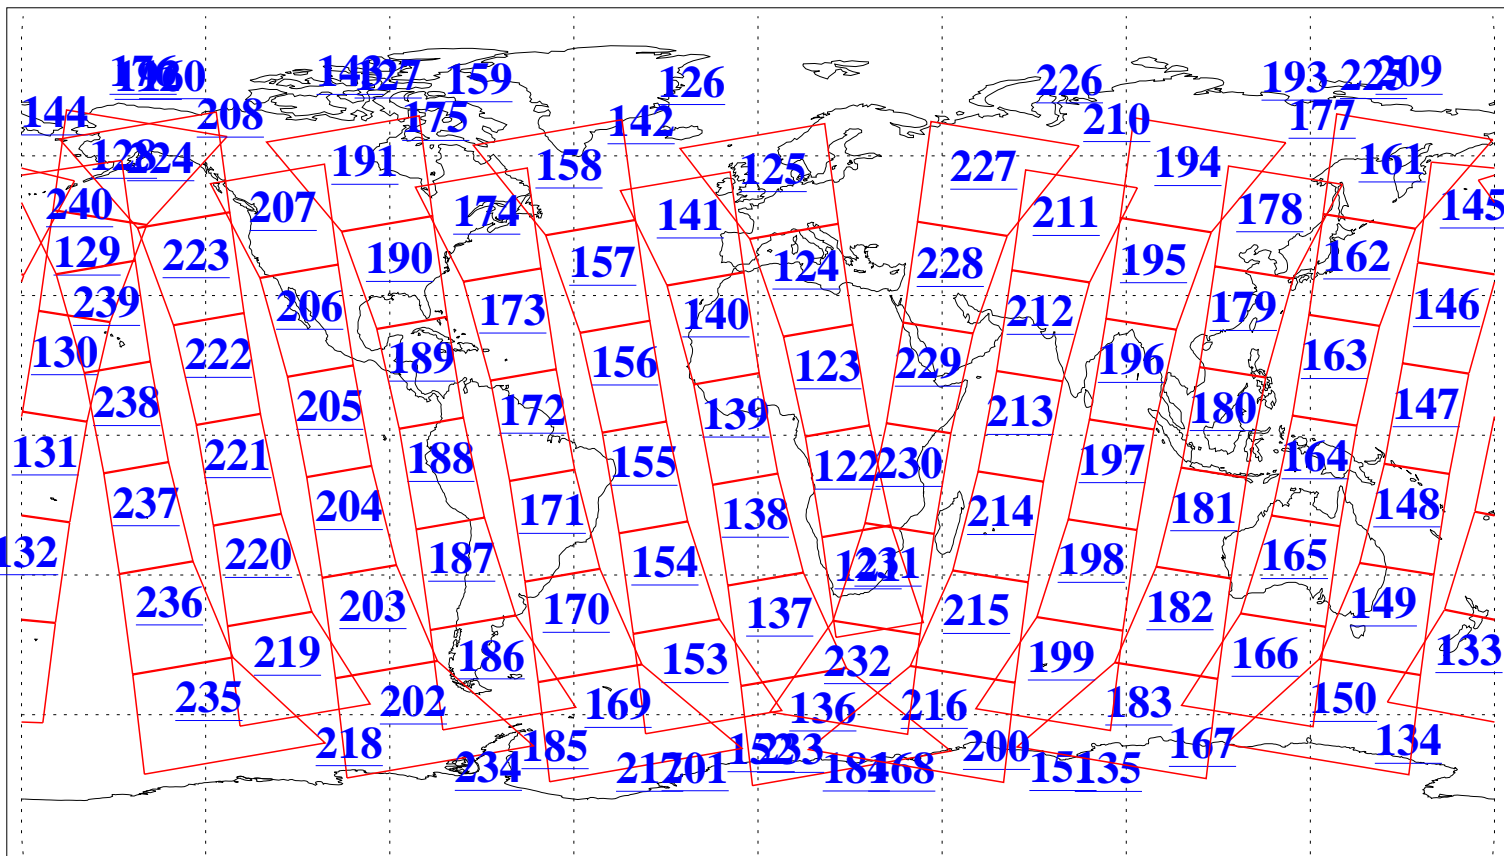

L1B Availability
AMSU Granules: 240
HSB Granules: 0
AIRS Granules: 237

15 Sep 2013
DoY 258
Aqua Day 4152
Granules: 1 to 120

Granules: 121 to 240

Legend: AMSU Available, HSB Available, AIRS Available

L1B Availability
 AMSU Granules: 240
 HSB Granules: 0
 AIRS Granules: 237

15 Sep 2013
 DoY 258
 Aqua Day 4152

Ascending Granules

Descending Granules

Legend: AMSU Available, HSB Available, AIRS Available

L1B Availability
 AMSU Granules: 240
 HSB Granules: 0
 AIRS Granules: 237

15 Sep 2013
 DoY 258
 Aqua Day 4152

Northern Hemisphere Granules

Southern Hemisphere Granules

Legend: AMSU Available, HSB Available, AIRS Available