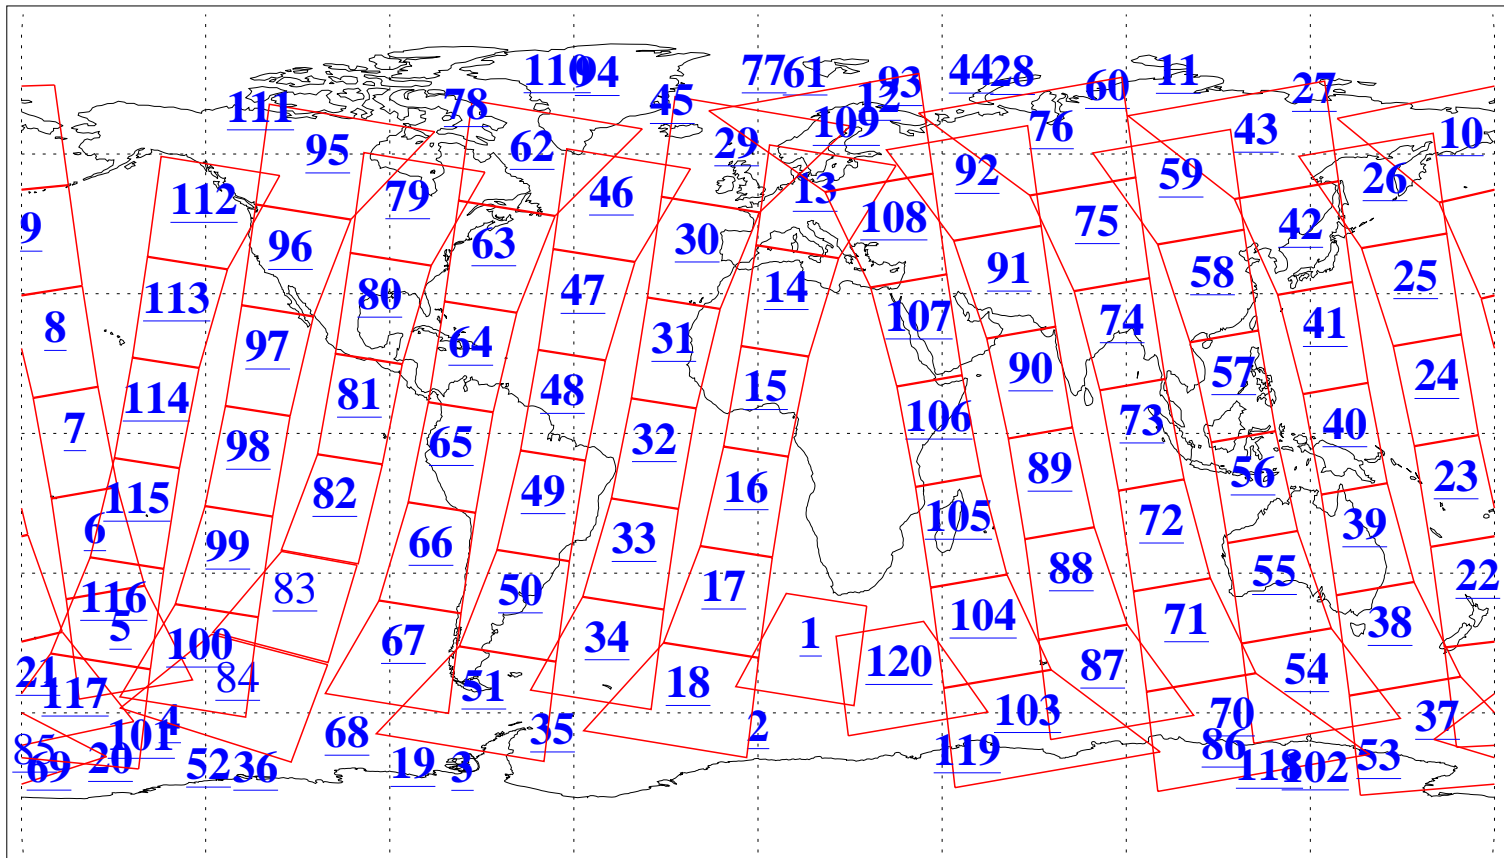

L1B Availability
AMSU Granules: 240
HSB Granules: 0
AIRS Granules: 237

15 Sep 2013
DoY 258
Aqua Day 4152
Granules: 1 to 120

Granules: 121 to 240

Legend: AMSU Available, HSB Available, AIRS Available

L1B Availability
 AMSU Granules: 240
 HSB Granules: 0
 AIRS Granules: 237

15 Sep 2013
 DoY 258
 Aqua Day 4152

Ascending Granules

Descending Granules

Legend: AMSU Available, HSB Available, AIRS Available

L1B Availability
 AMSU Granules: 240
 HSB Granules: 0
 AIRS Granules: 237

15 Sep 2013
 DoY 258
 Aqua Day 4152

Northern Hemisphere Granules

Southern Hemisphere Granules

Legend: AMSU Available, HSB Available, AIRS Available