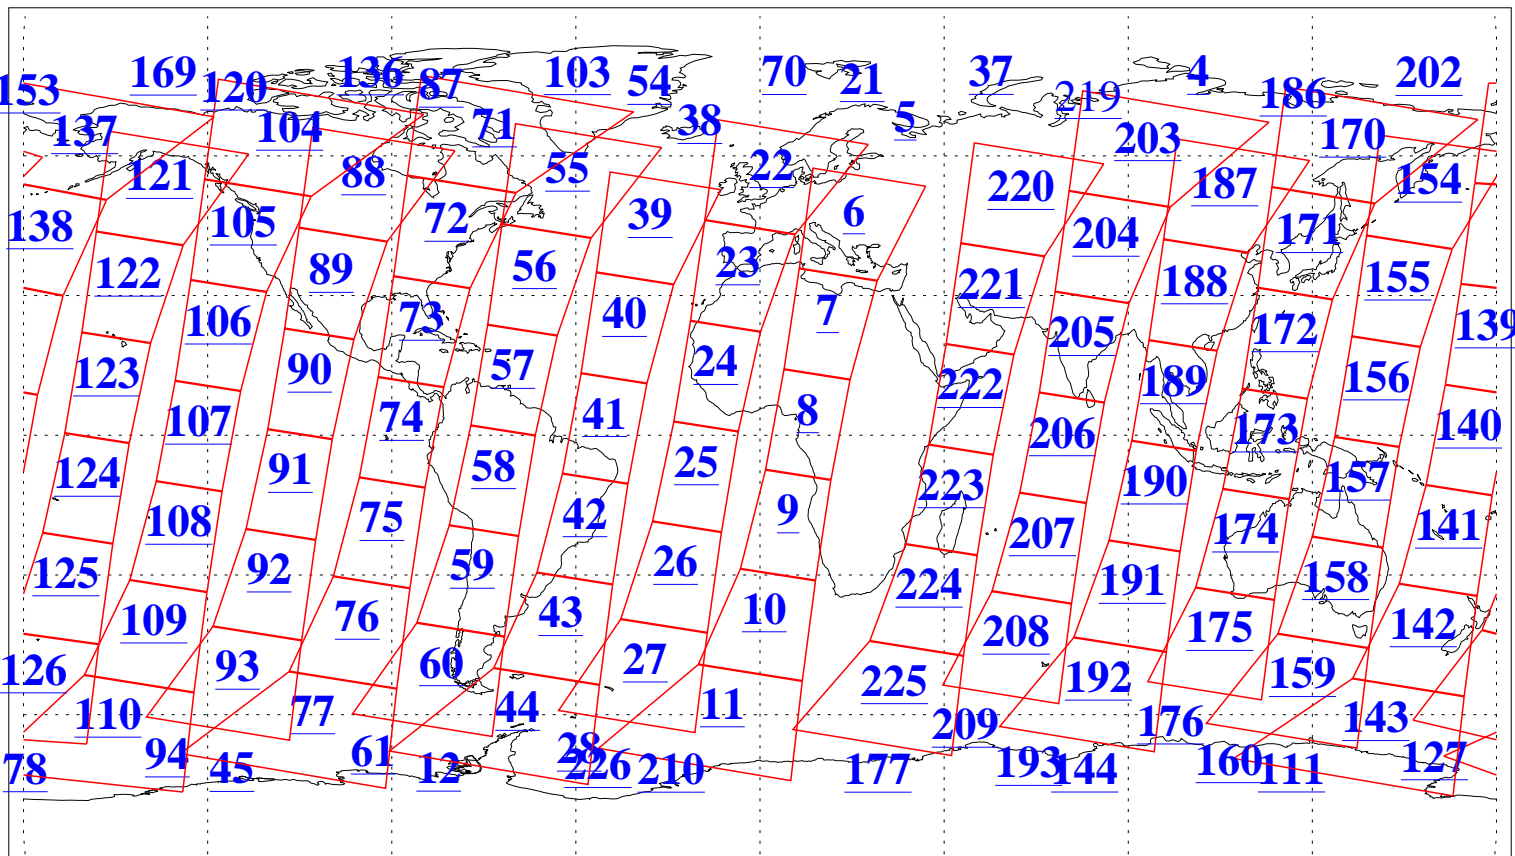

L1B Availability
AMSU Granules: 231
HSB Granules: 0
AIRS Granules: 227

14 Sep 2013
DoY 257
Aqua Day 4151
Granules: 1 to 120

Granules: 121 to 240

Legend: AMSU Available, HSB Available, AIRS Available

L1B Availability
AMSU Granules: 231
HSB Granules: 0
AIRS Granules: 227

14 Sep 2013
DoY 257
Aqua Day 4151
Ascending Granules

Descending Granules

Legend: AMSU Available, HSB Available, AIRS Available

L1B Availability
 AMSU Granules: 231
 HSB Granules: 0
 AIRS Granules: 227

14 Sep 2013
 DoY 257
 Aqua Day 4151

Northern Hemisphere Granules

Southern Hemisphere Granules

Legend: AMSU Available, HSB Available, AIRS Available