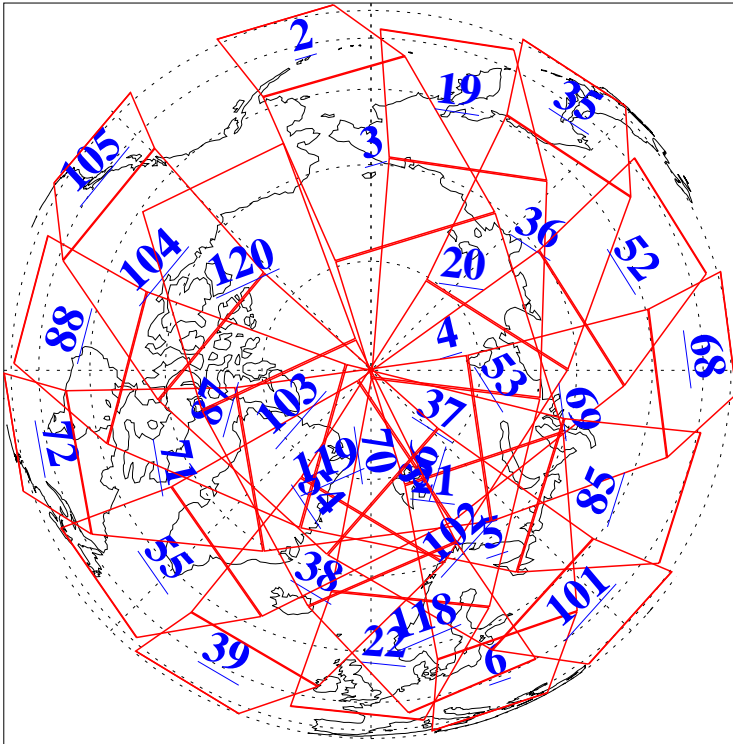

14 Sep 2013
DoY 257
Aqua Day 4151
Ascending Granules

Descending Granules

Legend: AMSU Available, HSB Available, AIRS Available

L1B Availability
 AMSU Granules: 231
 HSB Granules: 0
 AIRS Granules: 227

14 Sep 2013
 DoY 257
 Aqua Day 4151

Northern Hemisphere Granules

Southern Hemisphere Granules

Legend: AMSU Available, HSB Available, AIRS Available