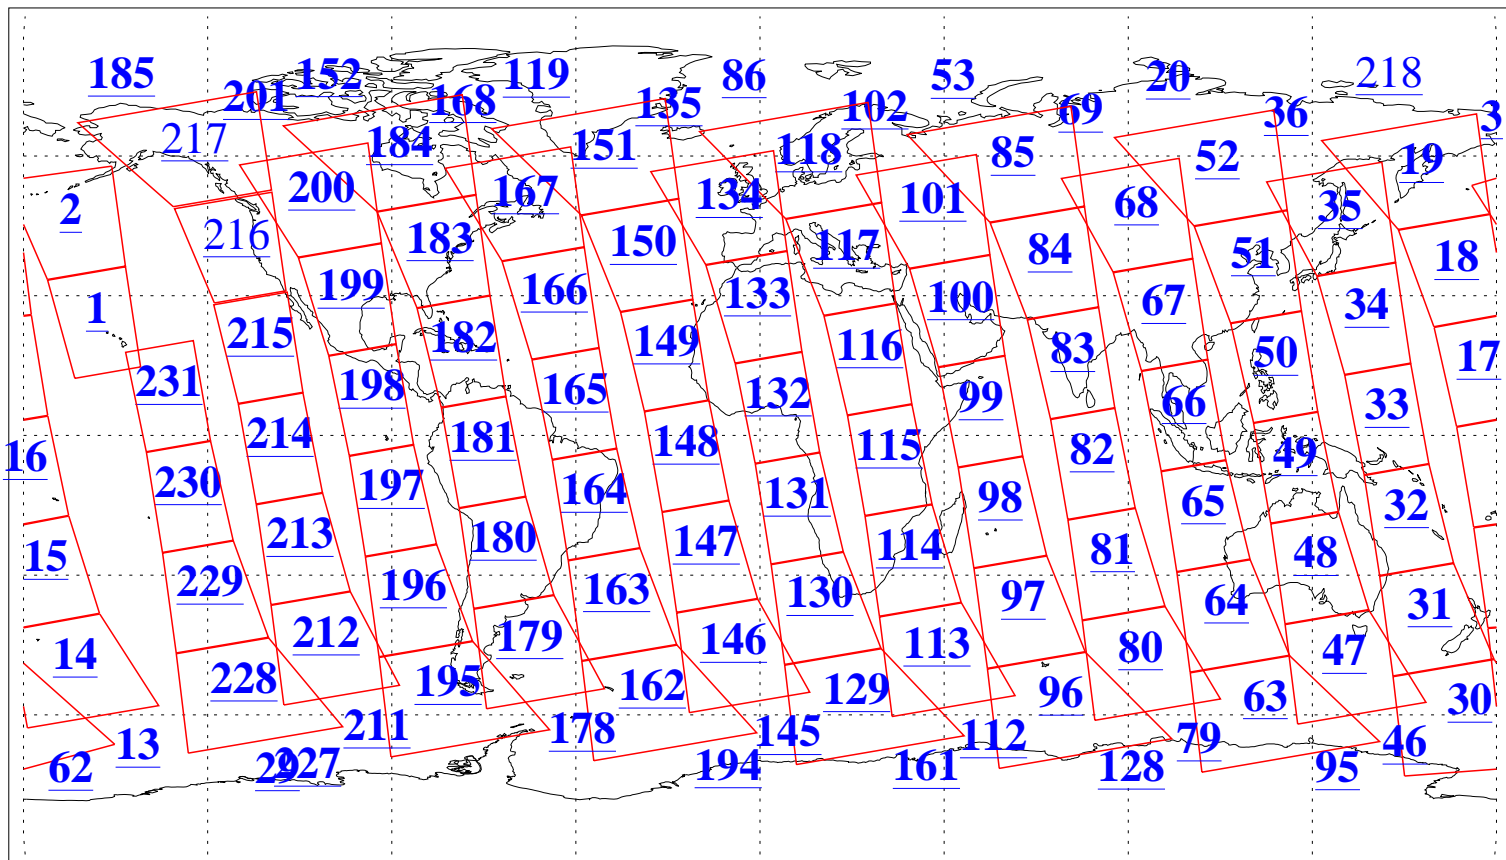

L1B Availability
AMSU Granules: 231
HSB Granules: 0
AIRS Granules: 227

14 Sep 2013
DoY 257
Aqua Day 4151
Granules: 1 to 120

Granules: 121 to 240

Legend: AMSU Available, HSB Available, AIRS Available

L1B Availability
AMSU Granules: 231
HSB Granules: 0
AIRS Granules: 227

14 Sep 2013
DoY 257
Aqua Day 4151
Ascending Granules

Descending Granules

Legend: AMSU Available, HSB Available, AIRS Available

L1B Availability
 AMSU Granules: 231
 HSB Granules: 0
 AIRS Granules: 227

14 Sep 2013
 DoY 257
 Aqua Day 4151

Northern Hemisphere Granules

Southern Hemisphere Granules

Legend: AMSU Available, HSB Available, AIRS Available