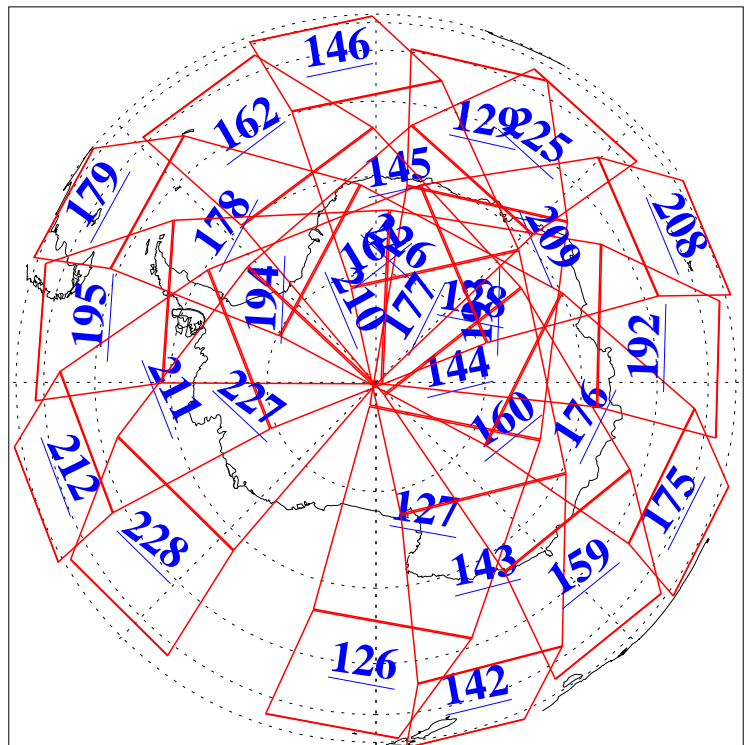

14 Sep 2013
DoY 257
Aqua Day 4151
Ascending Granules

Descending Granules

Legend: AMSU Available, HSB Available, AIRS Available

L1B Availability
 AMSU Granules: 231
 HSB Granules: 0
 AIRS Granules: 227

14 Sep 2013
 DoY 257
 Aqua Day 4151

Northern Hemisphere Granules

Southern Hemisphere Granules

Legend: AMSU Available, HSB Available, AIRS Available