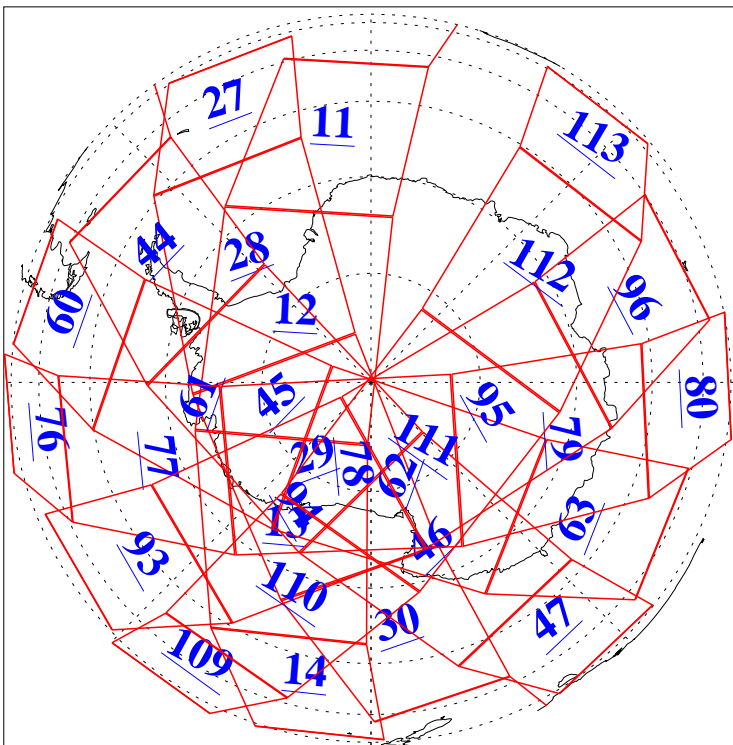

L1B Availability
AMSU Granules: 231
HSB Granules: 0
AIRS Granules: 227

14 Sep 2013
DoY 257
Aqua Day 4151
Granules: 1 to 120

Granules: 121 to 240

Legend: AMSU Available, HSB Available, AIRS Available

L1B Availability
AMSU Granules: 231
HSB Granules: 0
AIRS Granules: 227

14 Sep 2013
DoY 257
Aqua Day 4151
Ascending Granules

Descending Granules

Legend: AMSU Available, HSB Available, AIRS Available

L1B Availability
 AMSU Granules: 231
 HSB Granules: 0
 AIRS Granules: 227

14 Sep 2013
 DoY 257
 Aqua Day 4151

Northern Hemisphere Granules

Southern Hemisphere Granules

Legend: AMSU Available, HSB Available, AIRS Available