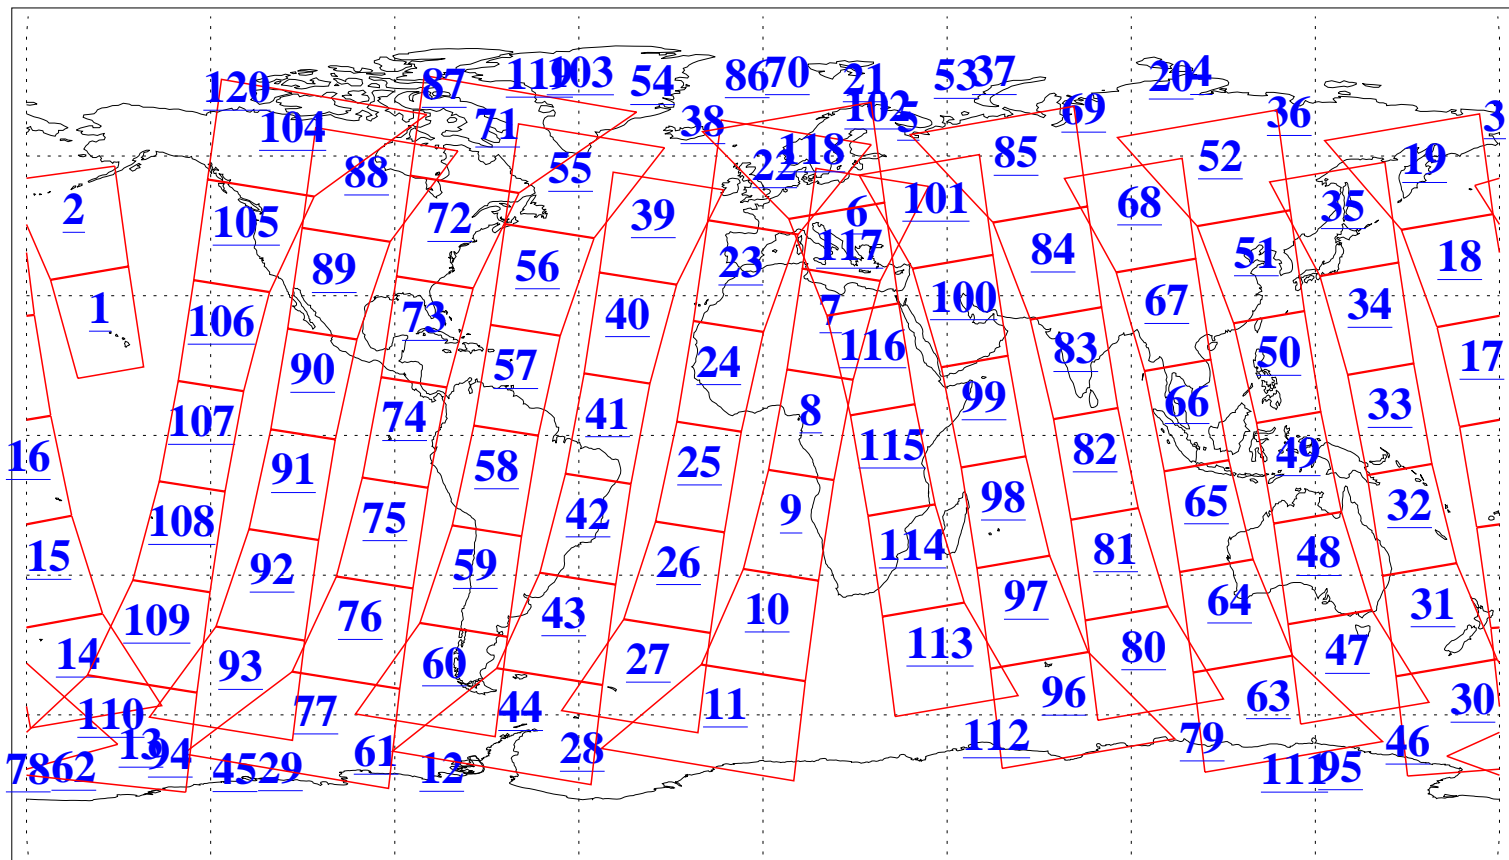

L1B Availability
AMSU Granules: 231
HSB Granules: 0
AIRS Granules: 227

14 Sep 2013
DoY 257
Aqua Day 4151
Granules: 1 to 120

Granules: 121 to 240

Legend: AMSU Available, HSB Available, AIRS Available

L1B Availability
AMSU Granules: 231
HSB Granules: 0
AIRS Granules: 227

14 Sep 2013
DoY 257
Aqua Day 4151
Ascending Granules

Descending Granules

Legend: AMSU Available, HSB Available, AIRS Available

L1B Availability
 AMSU Granules: 231
 HSB Granules: 0
 AIRS Granules: 227

14 Sep 2013
 DoY 257
 Aqua Day 4151

Northern Hemisphere Granules

Southern Hemisphere Granules

Legend: AMSU Available, HSB Available, AIRS Available