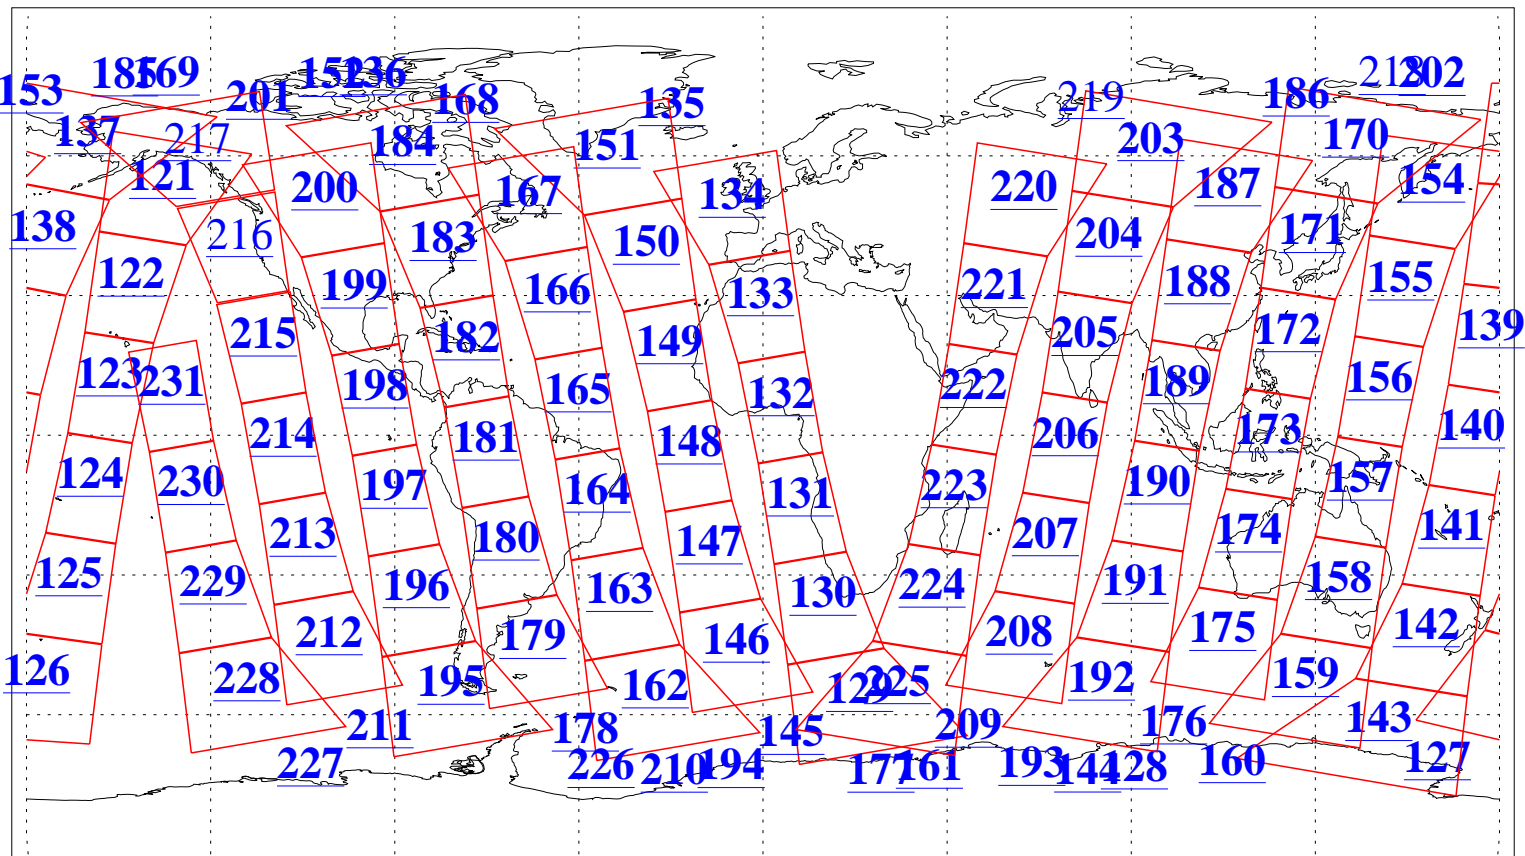

L1B Availability
AMSU Granules: 231
HSB Granules: 0
AIRS Granules: 227

14 Sep 2013
DoY 257
Aqua Day 4151
Granules: 1 to 120

Granules: 121 to 240

Legend: AMSU Available, HSB Available, AIRS Available

L1B Availability
AMSU Granules: 231
HSB Granules: 0
AIRS Granules: 227

14 Sep 2013
DoY 257
Aqua Day 4151
Ascending Granules

Descending Granules

Legend: AMSU Available, HSB Available, AIRS Available

L1B Availability
 AMSU Granules: 231
 HSB Granules: 0
 AIRS Granules: 227

14 Sep 2013
 DoY 257
 Aqua Day 4151

Northern Hemisphere Granules

Southern Hemisphere Granules

Legend: AMSU Available, HSB Available, AIRS Available