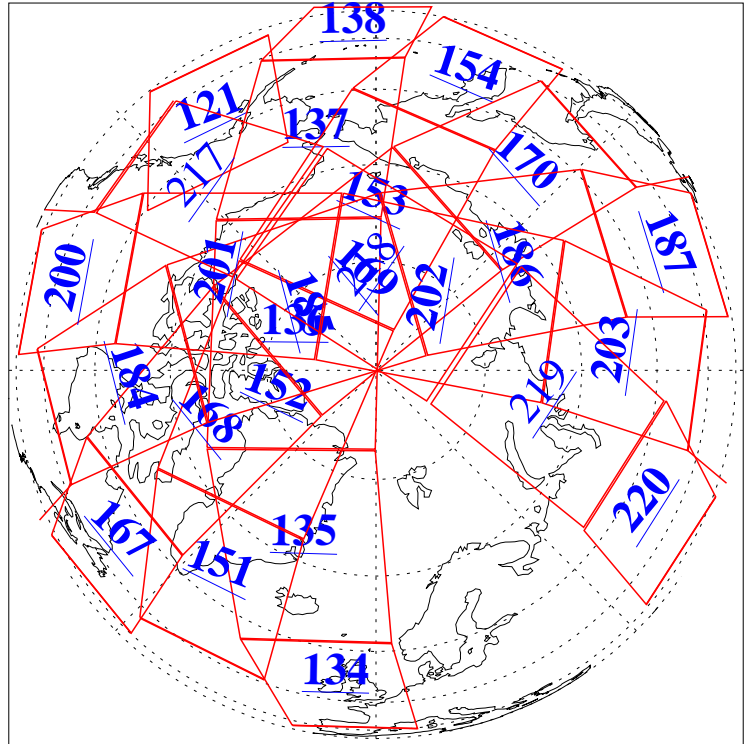

L1B Availability
AMSU Granules: 231
HSB Granules: 0
AIRS Granules: 227

14 Sep 2013
DoY 257
Aqua Day 4151
Granules: 1 to 120

Granules: 121 to 240

Legend: AMSU Available, HSB Available, AIRS Available

L1B Availability
AMSU Granules: 231
HSB Granules: 0
AIRS Granules: 227

14 Sep 2013
DoY 257
Aqua Day 4151
Ascending Granules

Descending Granules

Legend: AMSU Available, HSB Available, AIRS Available

L1B Availability
 AMSU Granules: 231
 HSB Granules: 0
 AIRS Granules: 227

14 Sep 2013
 DoY 257
 Aqua Day 4151

Northern Hemisphere Granules

Southern Hemisphere Granules

Legend: AMSU Available, HSB Available, AIRS Available