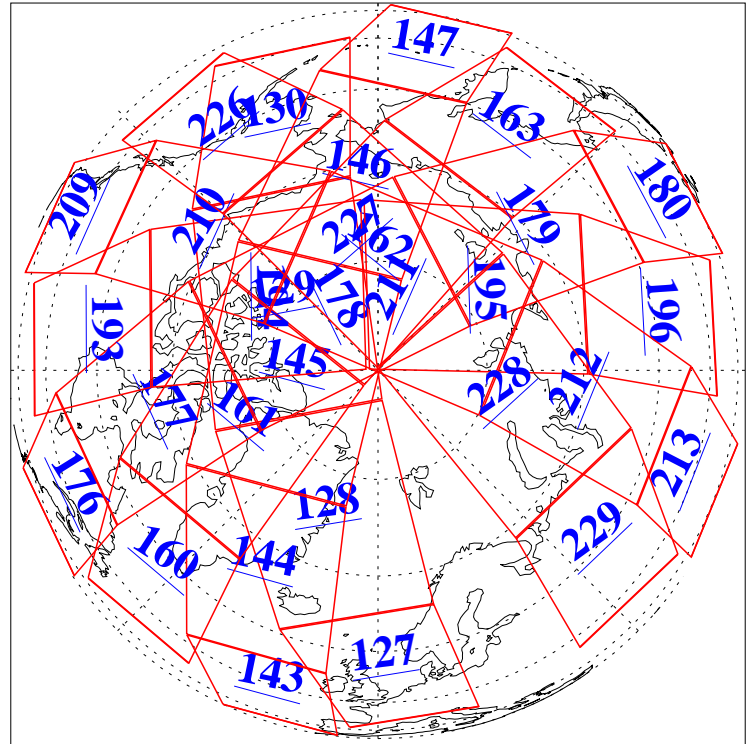

13 Sep 2013
DoY 256
Aqua Day 4150
Ascending Granules

Descending Granules

Legend: AMSU Available, HSB Available, AIRS Available

L1B Availability
 AMSU Granules: 240
 HSB Granules: 0
 AIRS Granules: 240

13 Sep 2013
 DoY 256
 Aqua Day 4150

Northern Hemisphere Granules

Southern Hemisphere Granules

Legend: AMSU Available, HSB Available, AIRS Available