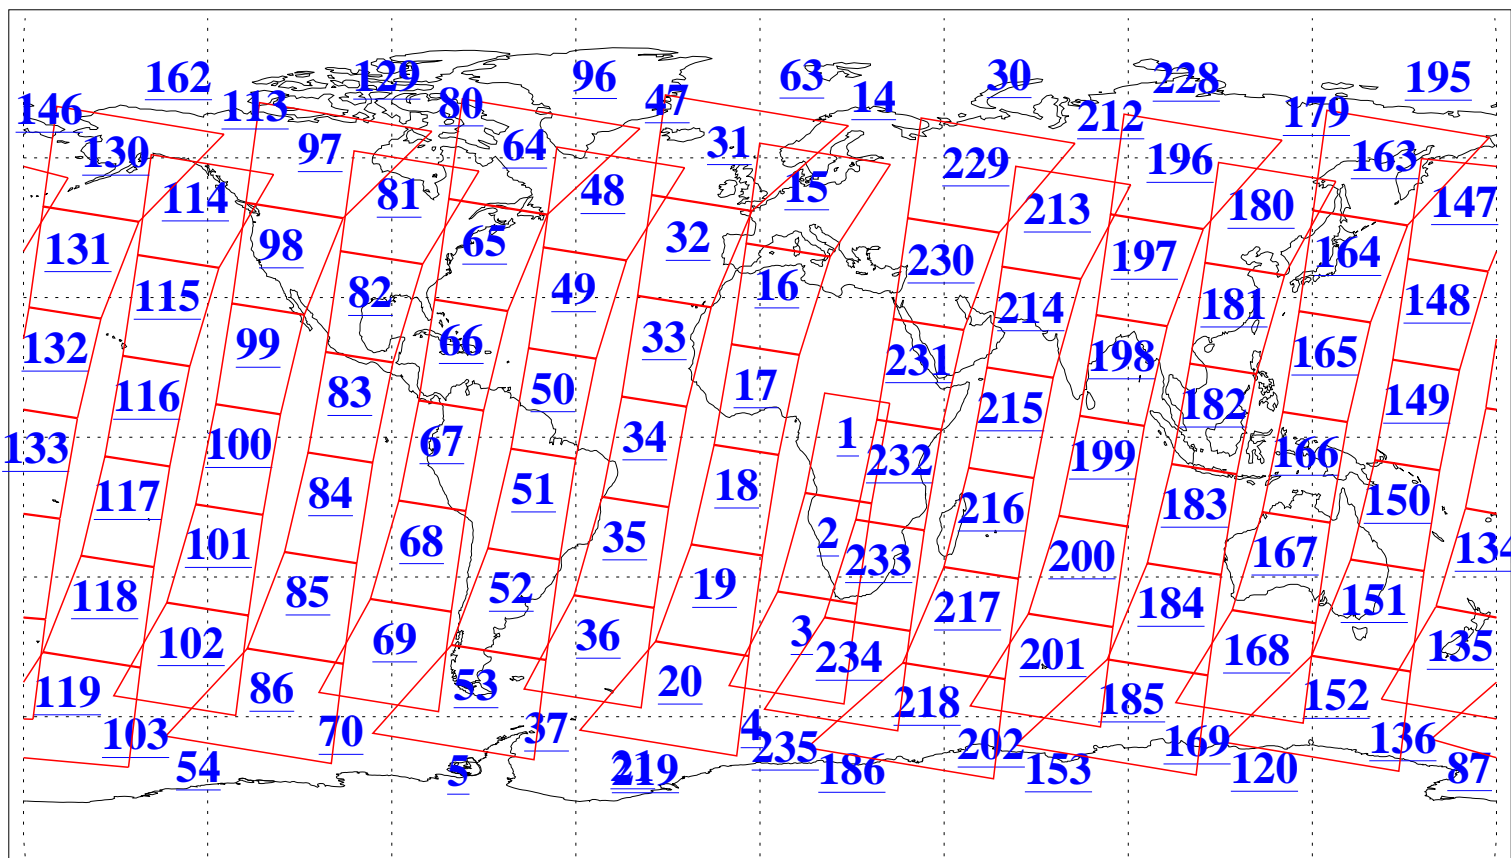

L1B Availability
AMSU Granules: 240
HSB Granules: 0
AIRS Granules: 240

13 Sep 2013
DoY 256
Aqua Day 4150
Granules: 1 to 120

Granules: 121 to 240

Legend: AMSU Available, HSB Available, AIRS Available

L1B Availability
AMSU Granules: 240
HSB Granules: 0
AIRS Granules: 240

13 Sep 2013
DoY 256
Aqua Day 4150
Ascending Granules

Descending Granules

Legend: AMSU Available, HSB Available, AIRS Available

L1B Availability
 AMSU Granules: 240
 HSB Granules: 0
 AIRS Granules: 240

13 Sep 2013
 DoY 256
 Aqua Day 4150

Northern Hemisphere Granules

Southern Hemisphere Granules

Legend: AMSU Available, HSB Available, AIRS Available