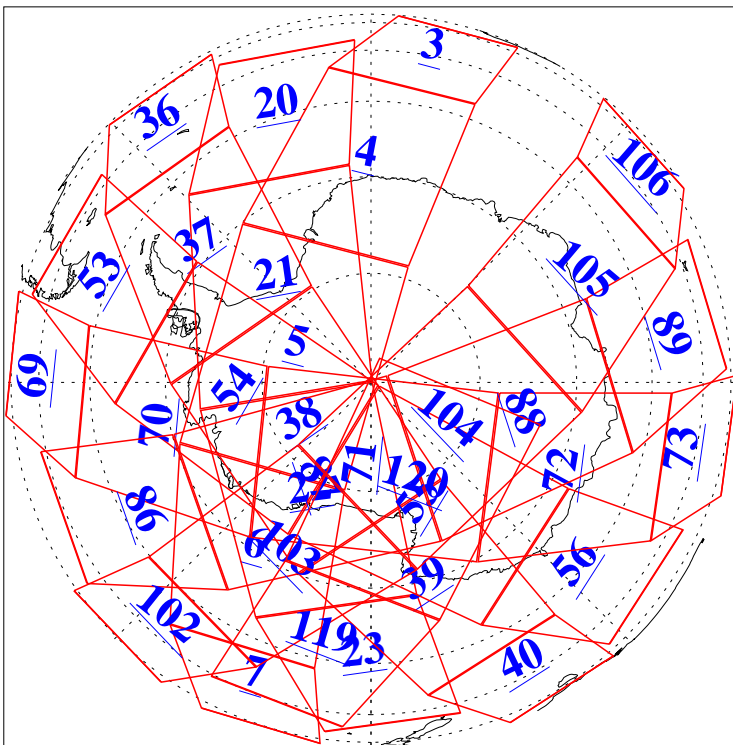

L1B Availability
AMSU Granules: 240
HSB Granules: 0
AIRS Granules: 240

13 Sep 2013
DoY 256
Aqua Day 4150
Granules: 1 to 120

Granules: 121 to 240

Legend: AMSU Available, HSB Available, AIRS Available

L1B Availability
AMSU Granules: 240
HSB Granules: 0
AIRS Granules: 240

13 Sep 2013
DoY 256
Aqua Day 4150
Ascending Granules

Descending Granules

Legend: AMSU Available, HSB Available, AIRS Available

L1B Availability
 AMSU Granules: 240
 HSB Granules: 0
 AIRS Granules: 240

13 Sep 2013
 DoY 256
 Aqua Day 4150

Northern Hemisphere Granules

Southern Hemisphere Granules

Legend: AMSU Available, HSB Available, AIRS Available