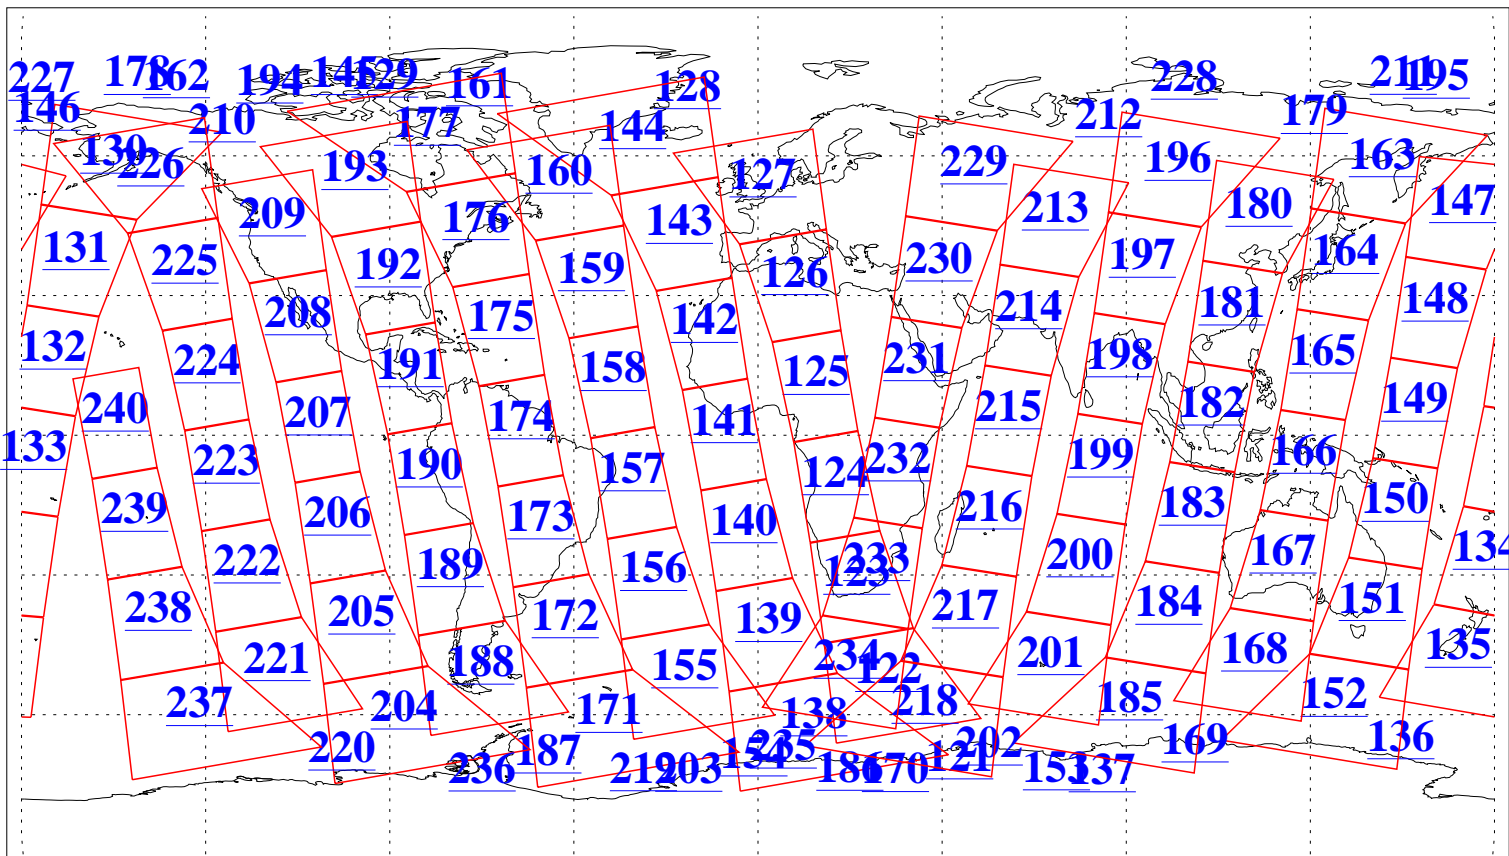

L1B Availability
AMSU Granules: 240
HSB Granules: 0
AIRS Granules: 240

13 Sep 2013
DoY 256
Aqua Day 4150
Granules: 1 to 120

Granules: 121 to 240

Legend: AMSU Available, HSB Available, AIRS Available

L1B Availability
AMSU Granules: 240
HSB Granules: 0
AIRS Granules: 240

13 Sep 2013
DoY 256
Aqua Day 4150
Ascending Granules

Descending Granules

Legend: AMSU Available, HSB Available, AIRS Available

L1B Availability
 AMSU Granules: 240
 HSB Granules: 0
 AIRS Granules: 240

13 Sep 2013
 DoY 256
 Aqua Day 4150

Northern Hemisphere Granules

Southern Hemisphere Granules

Legend: AMSU Available, HSB Available, AIRS Available