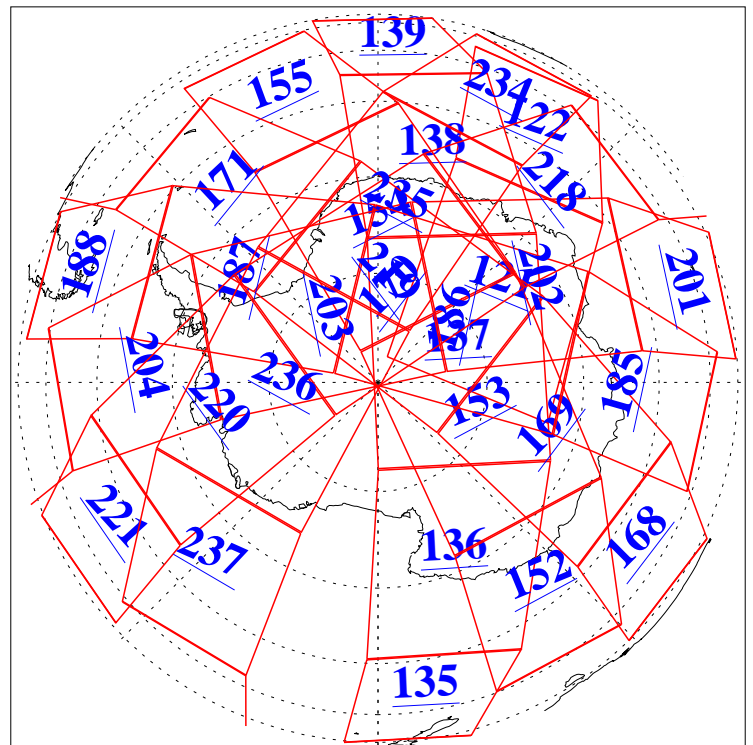

13 Sep 2013
DoY 256
Aqua Day 4150
Ascending Granules

Descending Granules

Legend: AMSU Available, HSB Available, AIRS Available

L1B Availability
 AMSU Granules: 240
 HSB Granules: 0
 AIRS Granules: 240

13 Sep 2013
 DoY 256
 Aqua Day 4150

Northern Hemisphere Granules

Southern Hemisphere Granules

Legend: AMSU Available, HSB Available, AIRS Available