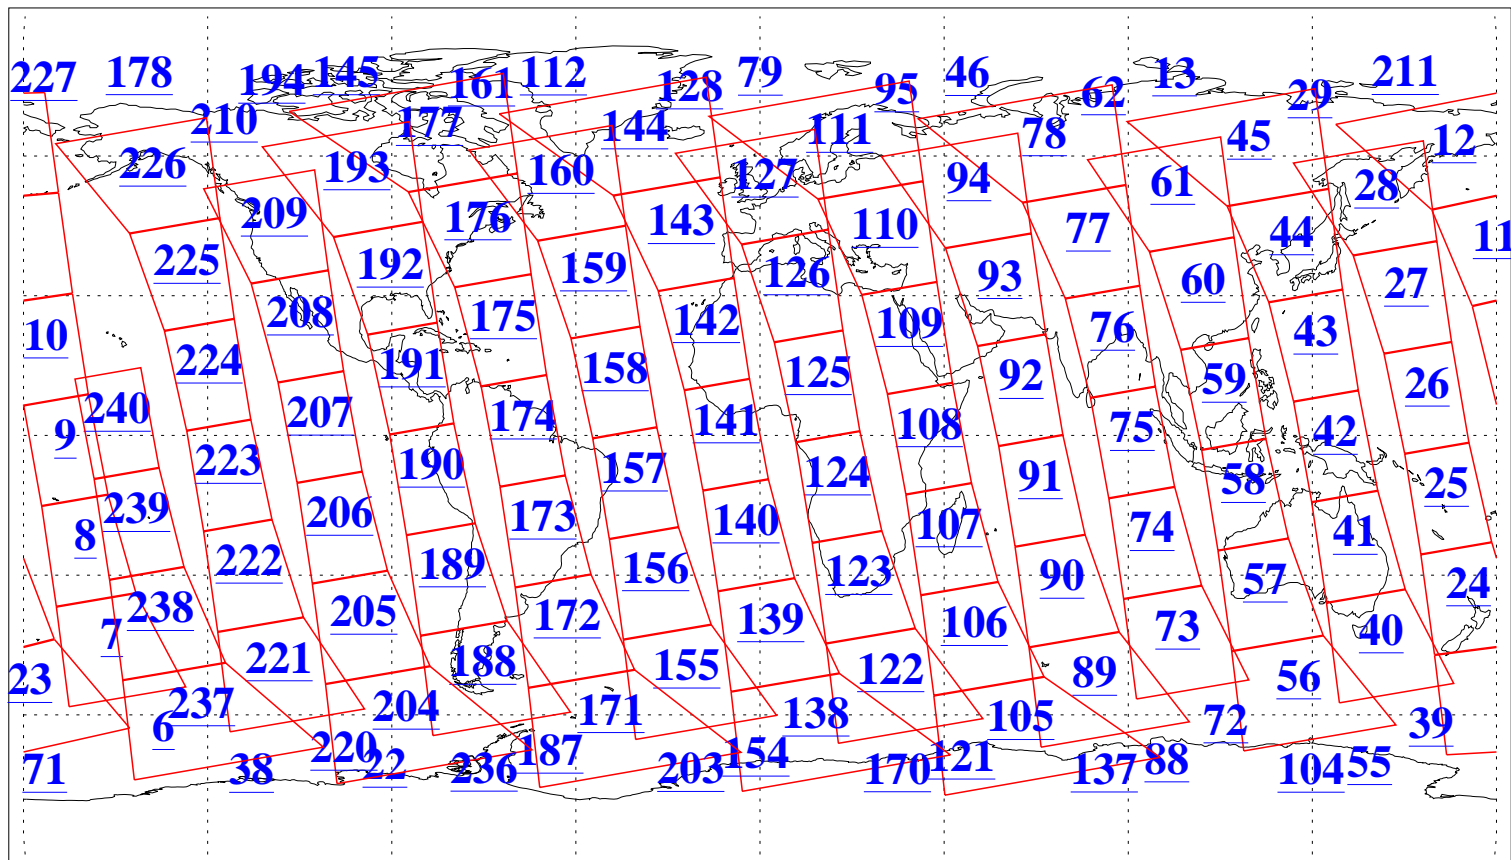

L1B Availability
AMSU Granules: 240
HSB Granules: 0
AIRS Granules: 240

13 Sep 2013
DoY 256
Aqua Day 4150
Granules: 1 to 120

Granules: 121 to 240

Legend: AMSU Available, HSB Available, AIRS Available

L1B Availability
AMSU Granules: 240
HSB Granules: 0
AIRS Granules: 240

13 Sep 2013
DoY 256
Aqua Day 4150
Ascending Granules

Descending Granules

Legend: AMSU Available, HSB Available, AIRS Available

L1B Availability
 AMSU Granules: 240
 HSB Granules: 0
 AIRS Granules: 240

13 Sep 2013
 DoY 256
 Aqua Day 4150

Northern Hemisphere Granules

Southern Hemisphere Granules

Legend: AMSU Available, HSB Available, AIRS Available