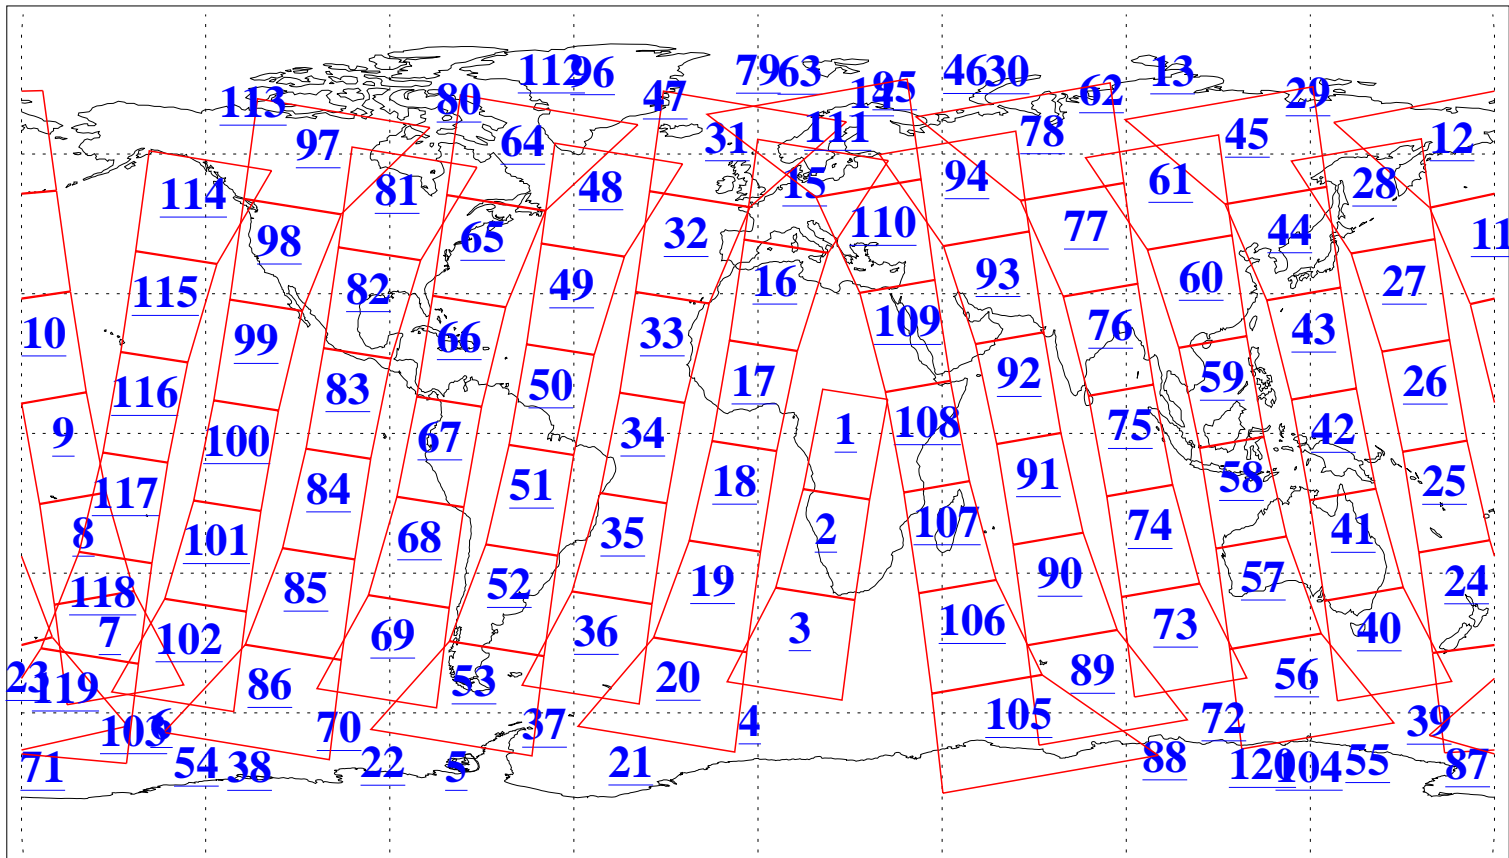

L1B Availability
AMSU Granules: 240
HSB Granules: 0
AIRS Granules: 240

13 Sep 2013
DoY 256
Aqua Day 4150
Granules: 1 to 120

Granules: 121 to 240

Legend: AMSU Available, HSB Available, AIRS Available

L1B Availability
AMSU Granules: 240
HSB Granules: 0
AIRS Granules: 240

13 Sep 2013
DoY 256
Aqua Day 4150
Ascending Granules

Descending Granules

Legend: AMSU Available, HSB Available, AIRS Available

L1B Availability
 AMSU Granules: 240
 HSB Granules: 0
 AIRS Granules: 240

13 Sep 2013
 DoY 256
 Aqua Day 4150

Northern Hemisphere Granules

Southern Hemisphere Granules

Legend: AMSU Available, HSB Available, AIRS Available