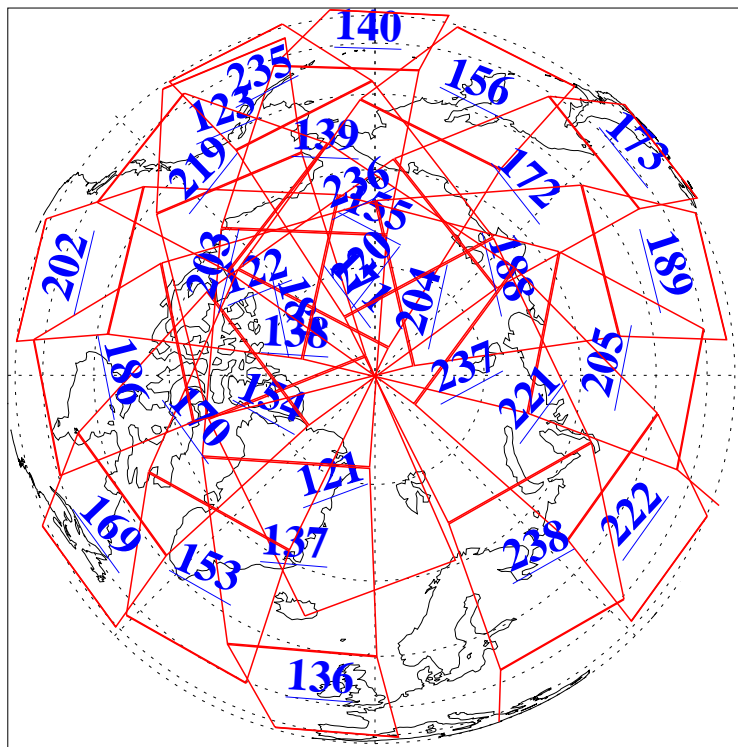

12 Sep 2013
DoY 255
Aqua Day 4149
Ascending Granules

Descending Granules

Legend: AMSU Available, HSB Available, AIRS Available

L1B Availability
 AMSU Granules: 240
 HSB Granules: 0
 AIRS Granules: 240

12 Sep 2013
 DoY 255
 Aqua Day 4149

Northern Hemisphere Granules

Southern Hemisphere Granules

Legend: AMSU Available, HSB Available, AIRS Available