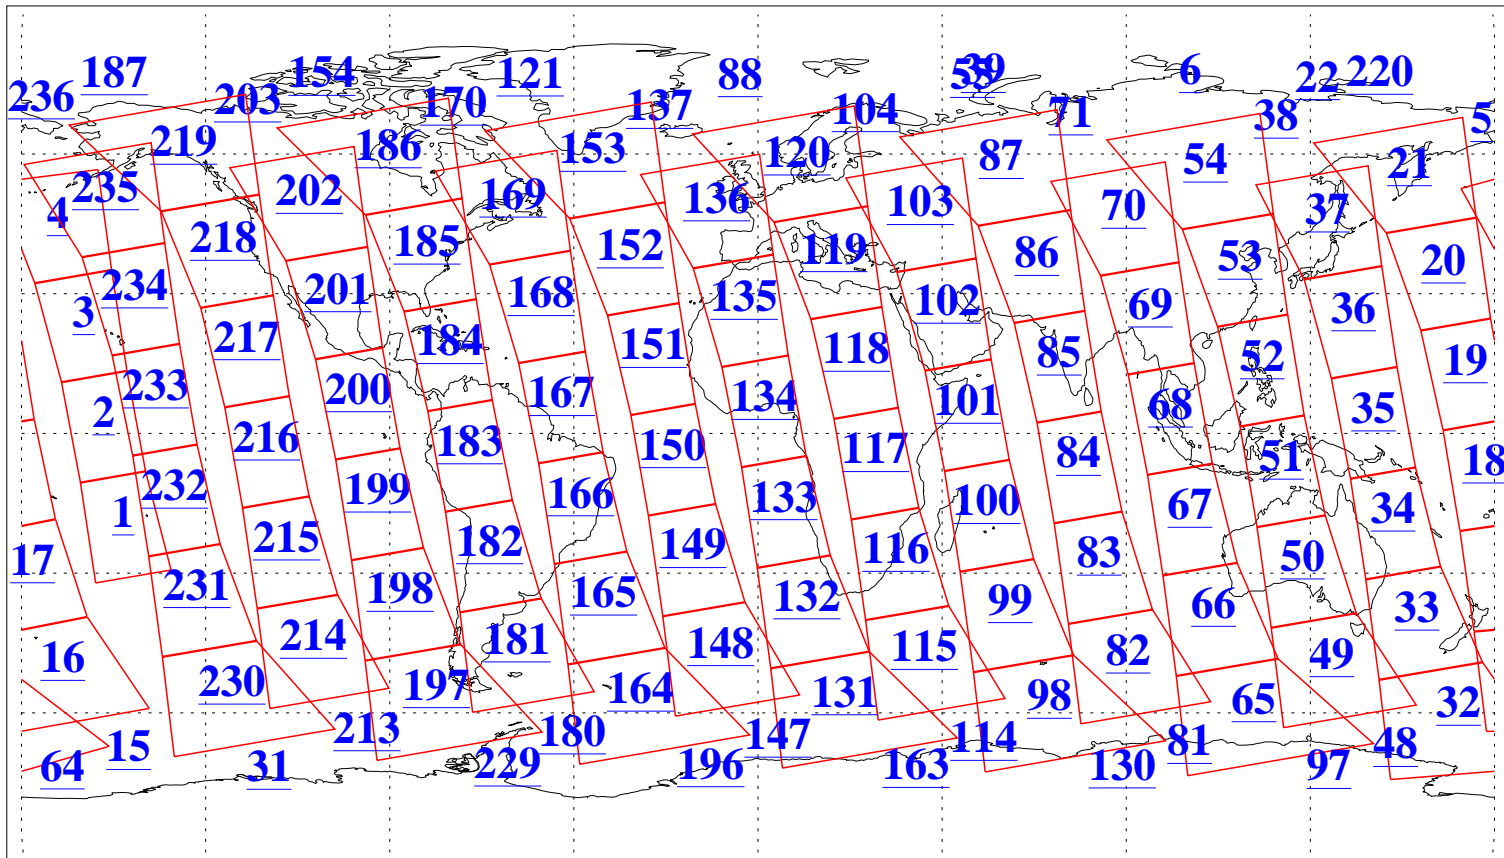

L1B Availability
AMSU Granules: 240
HSB Granules: 0
AIRS Granules: 240

12 Sep 2013
DoY 255
Aqua Day 4149
Granules: 1 to 120

Granules: 121 to 240

Legend: AMSU Available, HSB Available, AIRS Available

L1B Availability
AMSU Granules: 240
HSB Granules: 0
AIRS Granules: 240

12 Sep 2013
DoY 255
Aqua Day 4149
Ascending Granules

Descending Granules

Legend: AMSU Available, HSB Available, AIRS Available

L1B Availability
 AMSU Granules: 240
 HSB Granules: 0
 AIRS Granules: 240

12 Sep 2013
 DoY 255
 Aqua Day 4149

Northern Hemisphere Granules

Southern Hemisphere Granules

Legend: AMSU Available, HSB Available, AIRS Available