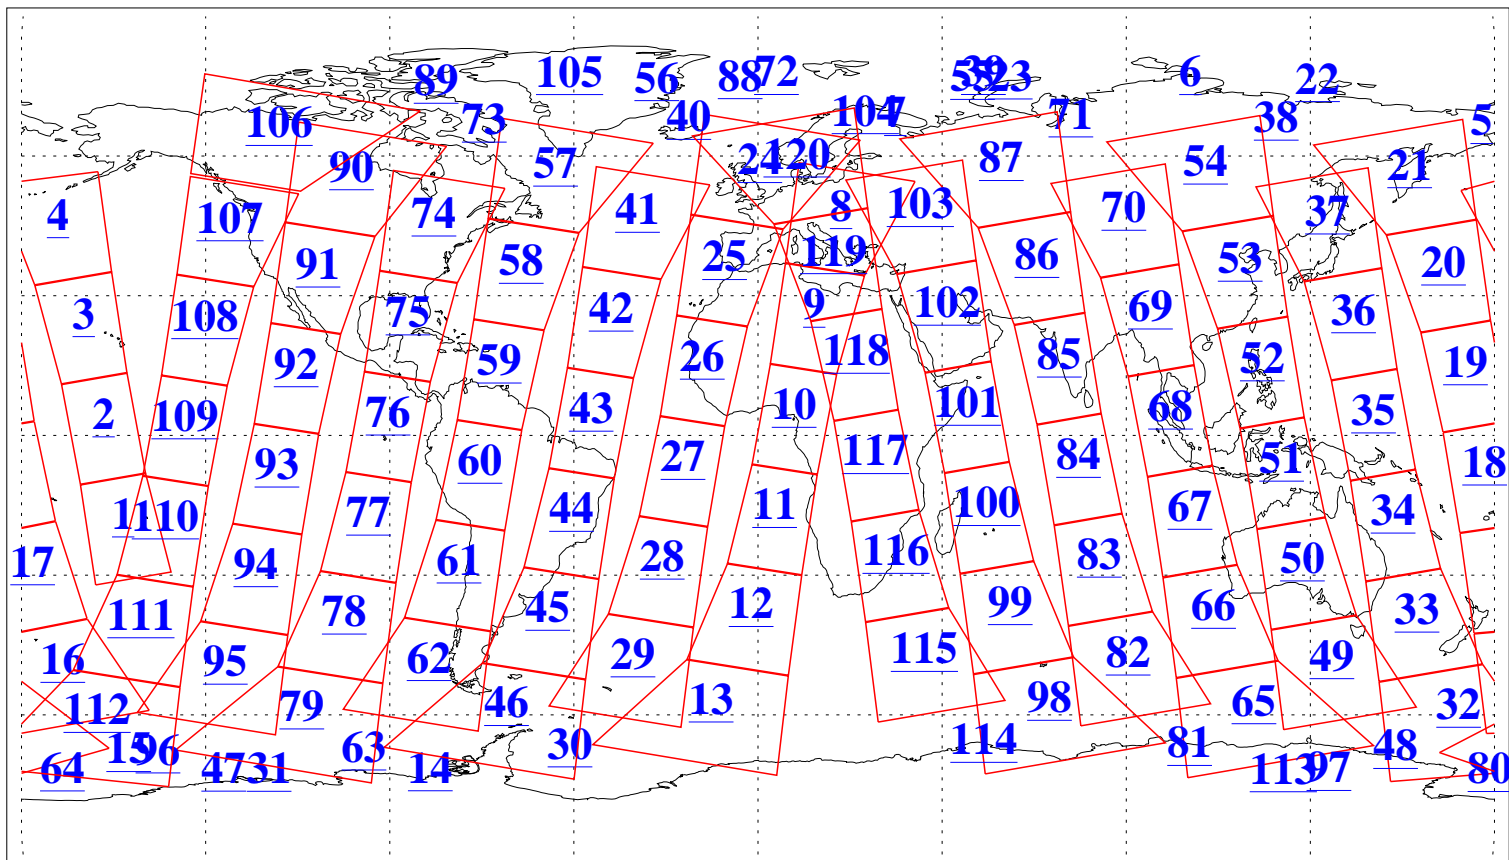

L1B Availability
AMSU Granules: 240
HSB Granules: 0
AIRS Granules: 240

12 Sep 2013
DoY 255
Aqua Day 4149
Granules: 1 to 120

Granules: 121 to 240

Legend: AMSU Available, HSB Available, AIRS Available

L1B Availability
AMSU Granules: 240
HSB Granules: 0
AIRS Granules: 240

12 Sep 2013
DoY 255
Aqua Day 4149
Ascending Granules

Descending Granules

Legend: AMSU Available, HSB Available, AIRS Available

L1B Availability
 AMSU Granules: 240
 HSB Granules: 0
 AIRS Granules: 240

12 Sep 2013
 DoY 255
 Aqua Day 4149

Northern Hemisphere Granules

Southern Hemisphere Granules

Legend: AMSU Available, HSB Available, AIRS Available