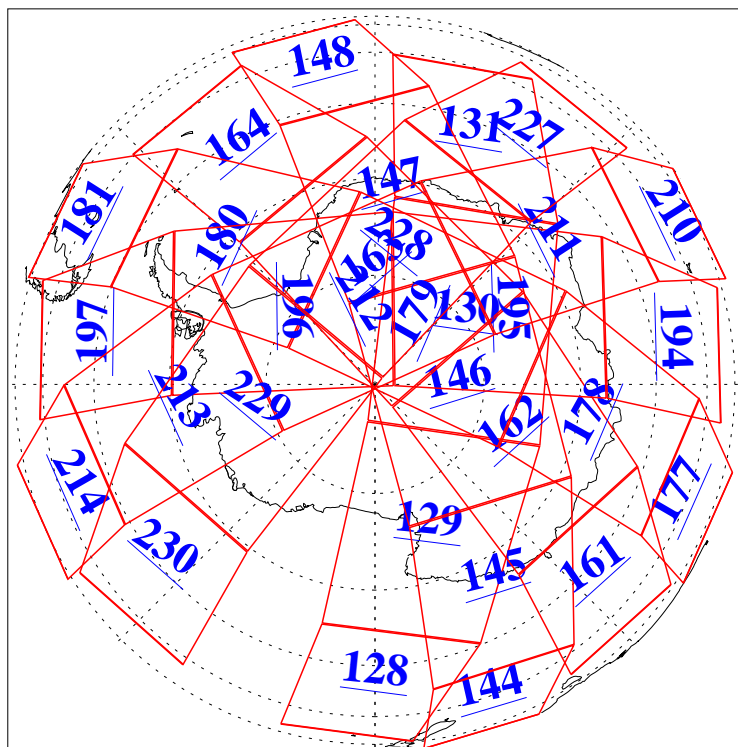

L1B Availability
AMSU Granules: 240
HSB Granules: 0
AIRS Granules: 240

12 Sep 2013
DoY 255
Aqua Day 4149
Granules: 1 to 120

Granules: 121 to 240

Legend: AMSU Available, HSB Available, AIRS Available

L1B Availability
AMSU Granules: 240
HSB Granules: 0
AIRS Granules: 240

12 Sep 2013
DoY 255
Aqua Day 4149
Ascending Granules

Descending Granules

Legend: AMSU Available, HSB Available, AIRS Available

L1B Availability
 AMSU Granules: 240
 HSB Granules: 0
 AIRS Granules: 240

12 Sep 2013
 DoY 255
 Aqua Day 4149

Northern Hemisphere Granules

Southern Hemisphere Granules

Legend: AMSU Available, HSB Available, AIRS Available