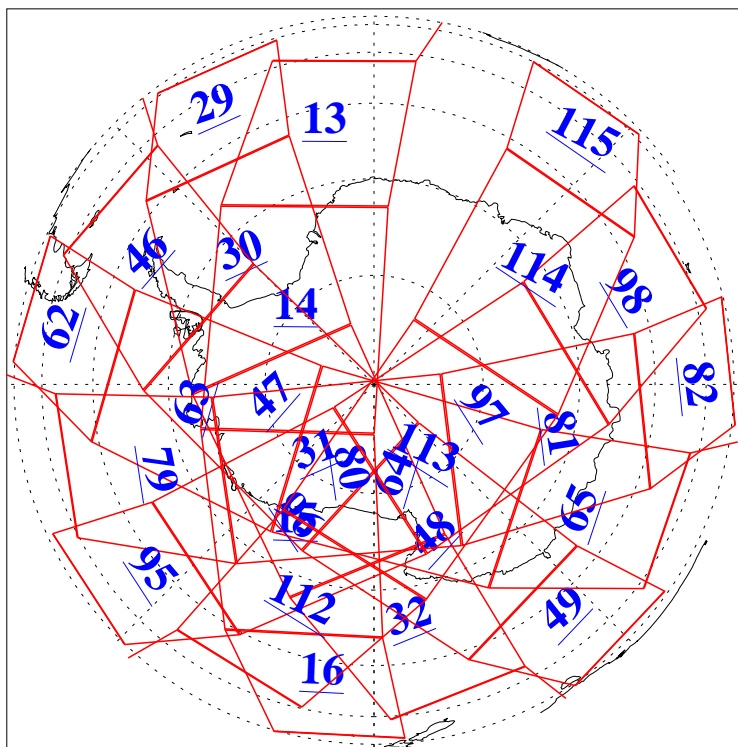

L1B Availability
AMSU Granules: 240
HSB Granules: 0
AIRS Granules: 240

12 Sep 2013
DoY 255
Aqua Day 4149
Granules: 1 to 120

Granules: 121 to 240

Legend: AMSU Available, HSB Available, AIRS Available

L1B Availability
AMSU Granules: 240
HSB Granules: 0
AIRS Granules: 240

12 Sep 2013
DoY 255
Aqua Day 4149
Ascending Granules

Descending Granules

Legend: AMSU Available, HSB Available, AIRS Available

L1B Availability
 AMSU Granules: 240
 HSB Granules: 0
 AIRS Granules: 240

12 Sep 2013
 DoY 255
 Aqua Day 4149

Northern Hemisphere Granules

Southern Hemisphere Granules

Legend: AMSU Available, HSB Available, AIRS Available