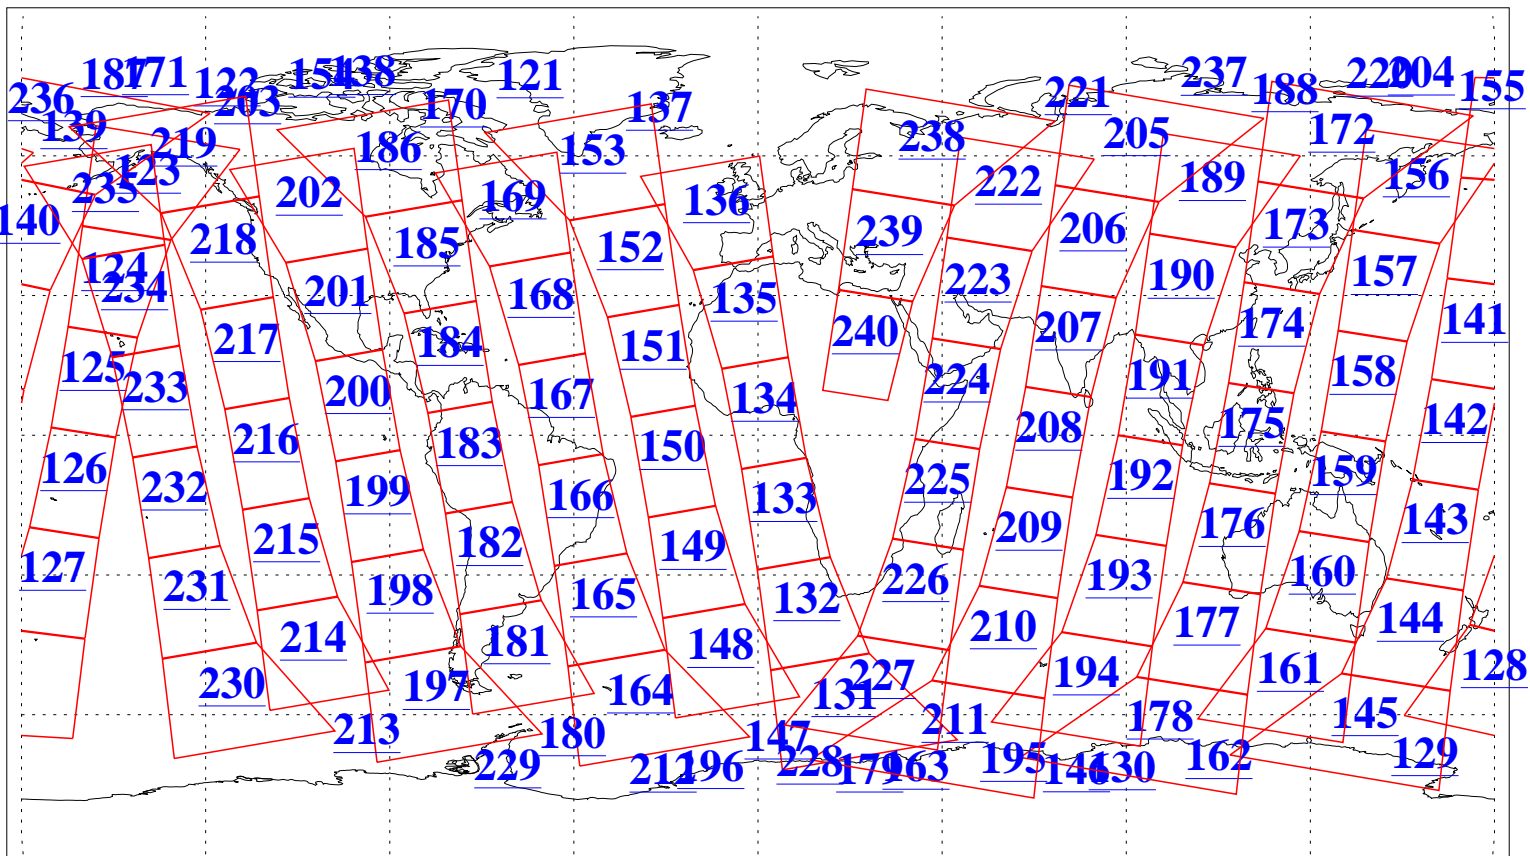

L1B Availability
AMSU Granules: 240
HSB Granules: 0
AIRS Granules: 240

12 Sep 2013
DoY 255
Aqua Day 4149
Granules: 1 to 120

Granules: 121 to 240

Legend: AMSU Available, HSB Available, AIRS Available

L1B Availability
AMSU Granules: 240
HSB Granules: 0
AIRS Granules: 240

12 Sep 2013
DoY 255
Aqua Day 4149
Ascending Granules

Descending Granules

Legend: AMSU Available, HSB Available, AIRS Available

L1B Availability
 AMSU Granules: 240
 HSB Granules: 0
 AIRS Granules: 240

12 Sep 2013
 DoY 255
 Aqua Day 4149

Northern Hemisphere Granules

Southern Hemisphere Granules

Legend: AMSU Available, HSB Available, AIRS Available