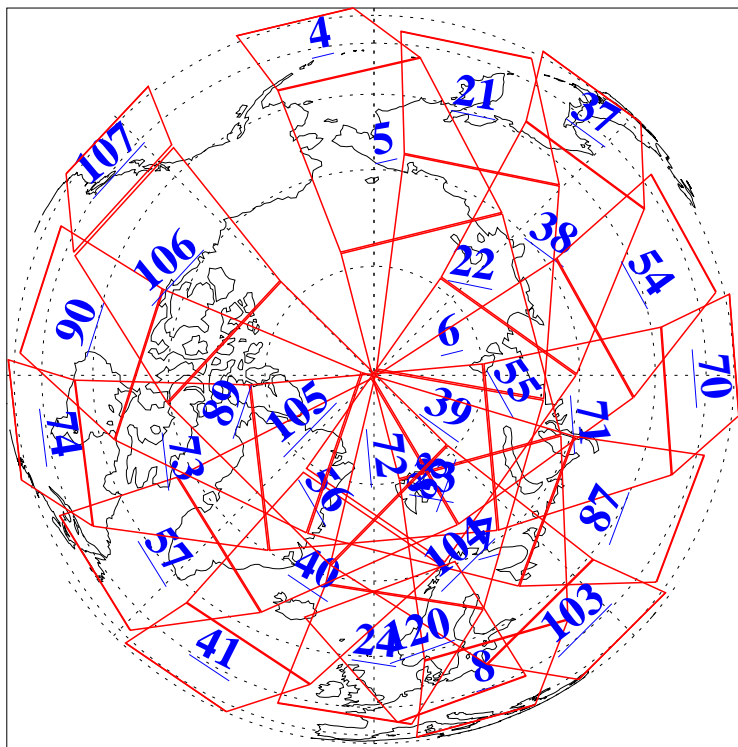

L1B Availability
AMSU Granules: 240
HSB Granules: 0
AIRS Granules: 240

12 Sep 2013
DoY 255
Aqua Day 4149
Granules: 1 to 120

Granules: 121 to 240

Legend: AMSU Available, HSB Available, AIRS Available

L1B Availability
AMSU Granules: 240
HSB Granules: 0
AIRS Granules: 240

12 Sep 2013
DoY 255
Aqua Day 4149
Ascending Granules

Descending Granules

Legend: AMSU Available, HSB Available, AIRS Available

L1B Availability
 AMSU Granules: 240
 HSB Granules: 0
 AIRS Granules: 240

12 Sep 2013
 DoY 255
 Aqua Day 4149

Northern Hemisphere Granules

Southern Hemisphere Granules

Legend: AMSU Available, HSB Available, AIRS Available