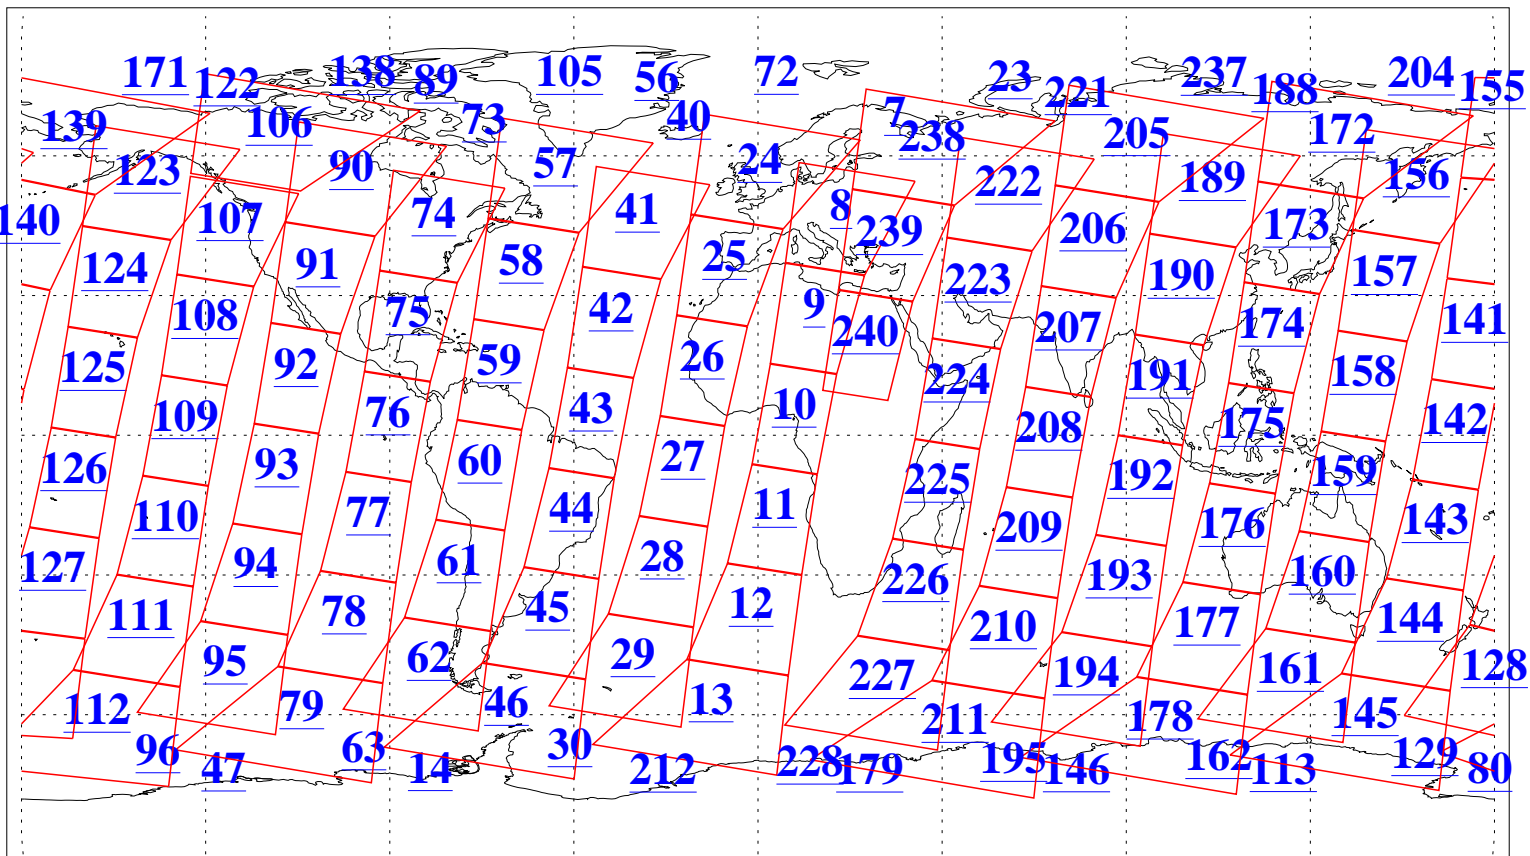

L1B Availability
AMSU Granules: 240
HSB Granules: 0
AIRS Granules: 240

12 Sep 2013
DoY 255
Aqua Day 4149
Granules: 1 to 120

Granules: 121 to 240

Legend: AMSU Available, HSB Available, AIRS Available

L1B Availability
AMSU Granules: 240
HSB Granules: 0
AIRS Granules: 240

12 Sep 2013
DoY 255
Aqua Day 4149
Ascending Granules

Descending Granules

Legend: AMSU Available, HSB Available, AIRS Available

L1B Availability
 AMSU Granules: 240
 HSB Granules: 0
 AIRS Granules: 240

12 Sep 2013
 DoY 255
 Aqua Day 4149

Northern Hemisphere Granules

Southern Hemisphere Granules

Legend: AMSU Available, HSB Available, AIRS Available