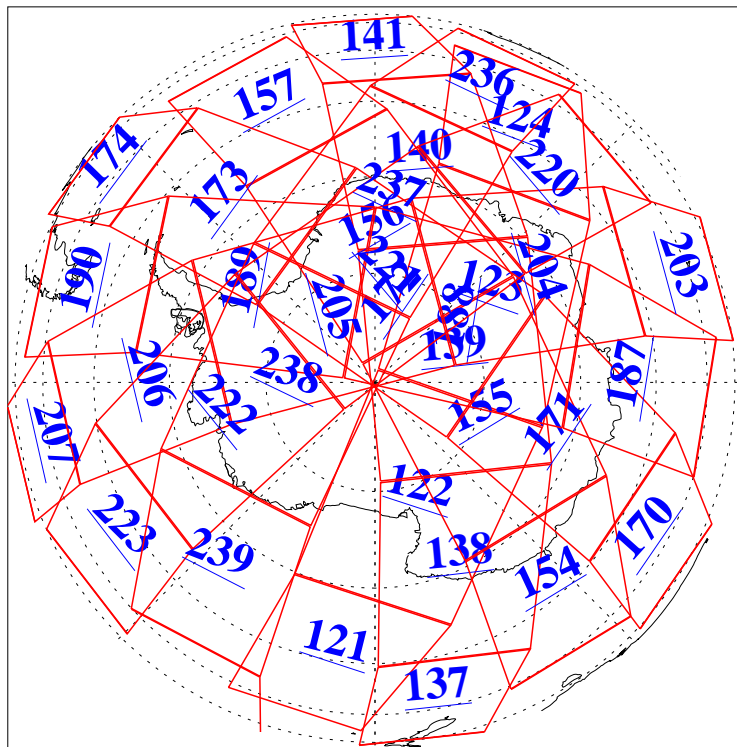

L1B Availability  
AMSU Granules: 240  
HSB Granules: 0  
AIRS Granules: 240

11 Sep 2013  
DoY 254  
Aqua Day 4148  
Granules: 1 to 120

Granules: 121 to 240

Legend: AMSU Available, HSB Available, AIRS Available

L1B Availability  
AMSU Granules: 240  
HSB Granules: 0  
AIRS Granules: 240

11 Sep 2013  
DoY 254  
Aqua Day 4148

Ascending Granules

Descending Granules

Legend: AMSU Available, HSB Available, AIRS Available

L1B Availability  
 AMSU Granules: 240  
 HSB Granules: 0  
 AIRS Granules: 240

11 Sep 2013  
 DoY 254  
 Aqua Day 4148

Northern Hemisphere Granules

Southern Hemisphere Granules

Legend: AMSU Available, HSB Available, AIRS Available