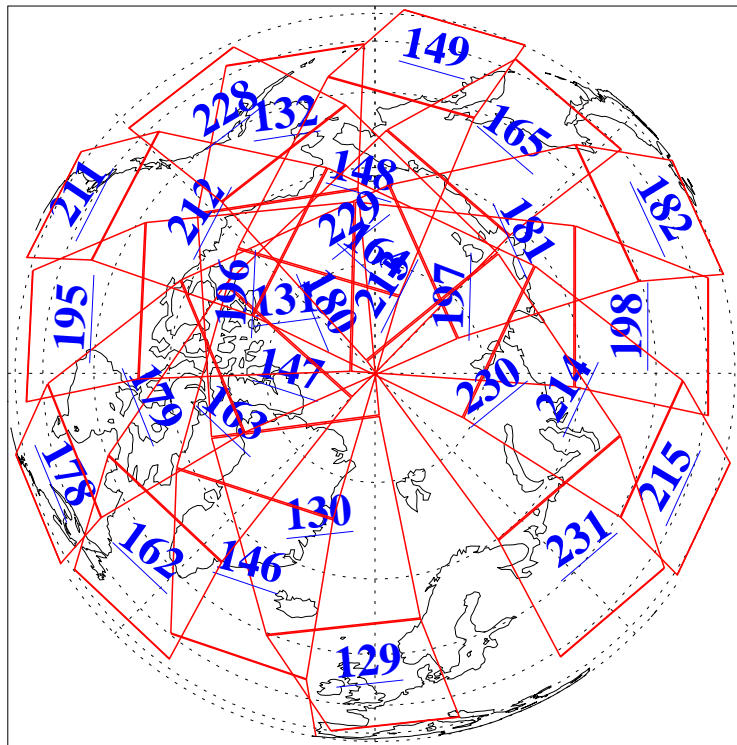

L1B Availability  
AMSU Granules: 240  
HSB Granules: 0  
AIRS Granules: 240

11 Sep 2013  
DoY 254  
Aqua Day 4148  
Granules: 1 to 120

Granules: 121 to 240

Legend: AMSU Available, HSB Available, AIRS Available

L1B Availability  
AMSU Granules: 240  
HSB Granules: 0  
AIRS Granules: 240

11 Sep 2013  
DoY 254  
Aqua Day 4148

Ascending Granules

Descending Granules

Legend: AMSU Available, HSB Available, AIRS Available

L1B Availability  
 AMSU Granules: 240  
 HSB Granules: 0  
 AIRS Granules: 240

11 Sep 2013  
 DoY 254  
 Aqua Day 4148

Northern Hemisphere Granules

Southern Hemisphere Granules

Legend: AMSU Available, HSB Available, AIRS Available