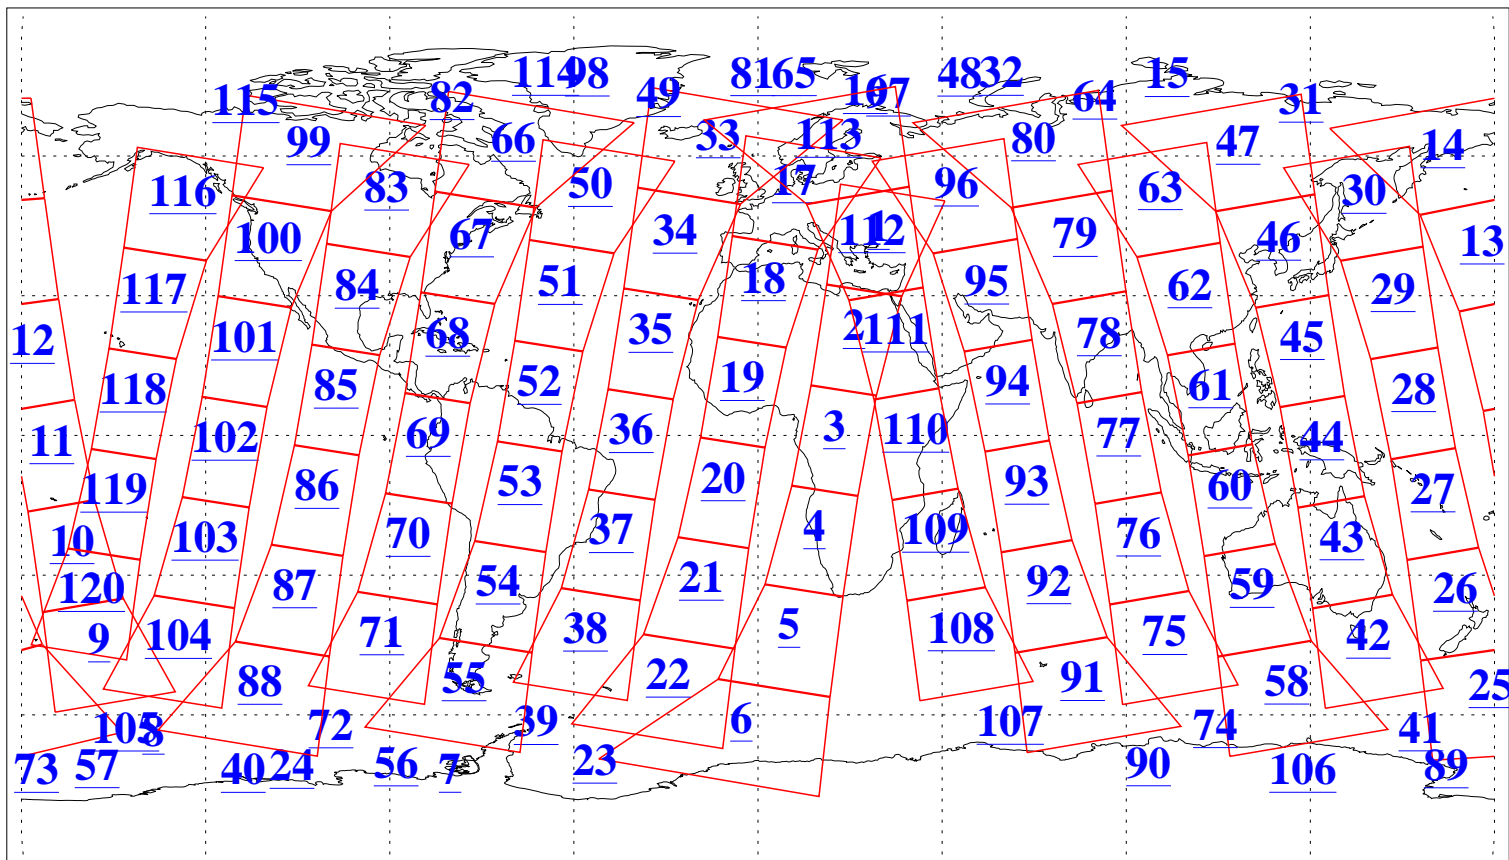

L1B Availability  
AMSU Granules: 240  
HSB Granules: 0  
AIRS Granules: 240

11 Sep 2013  
DoY 254  
Aqua Day 4148  
Granules: 1 to 120

Granules: 121 to 240

Legend: AMSU Available, HSB Available, AIRS Available

L1B Availability  
AMSU Granules: 240  
HSB Granules: 0  
AIRS Granules: 240

11 Sep 2013  
DoY 254  
Aqua Day 4148

Ascending Granules

Descending Granules

Legend: AMSU Available, HSB Available, AIRS Available

L1B Availability  
 AMSU Granules: 240  
 HSB Granules: 0  
 AIRS Granules: 240

11 Sep 2013  
 DoY 254  
 Aqua Day 4148

Northern Hemisphere Granules

Southern Hemisphere Granules

Legend: AMSU Available, HSB Available, AIRS Available