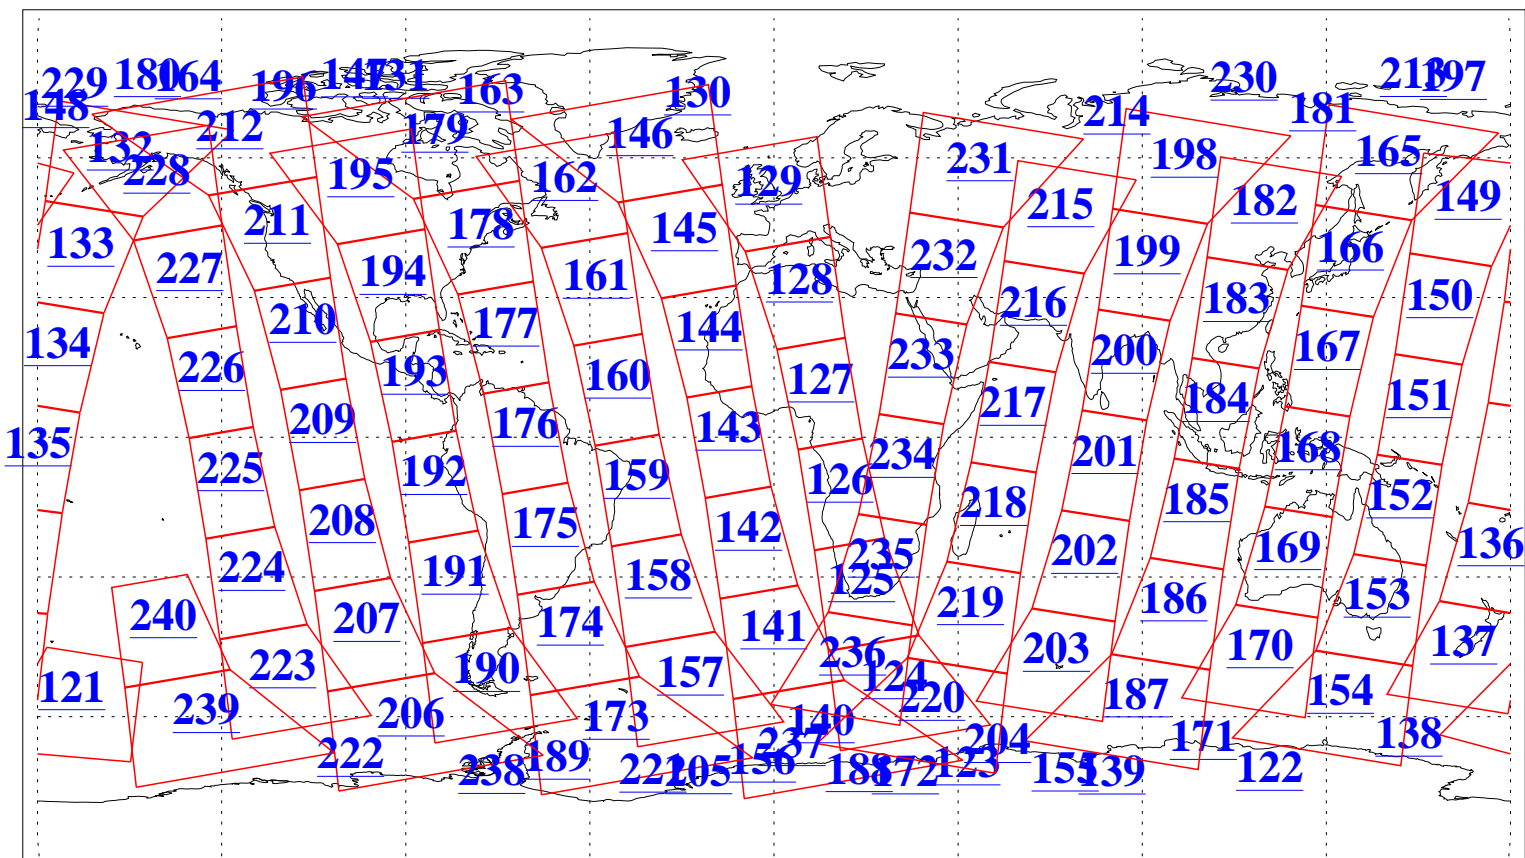

L1B Availability  
AMSU Granules: 240  
HSB Granules: 0  
AIRS Granules: 240

11 Sep 2013  
DoY 254  
Aqua Day 4148  
Granules: 1 to 120

Granules: 121 to 240

Legend: AMSU Available, HSB Available, AIRS Available

L1B Availability  
AMSU Granules: 240  
HSB Granules: 0  
AIRS Granules: 240

11 Sep 2013  
DoY 254  
Aqua Day 4148

Ascending Granules

Descending Granules

Legend: AMSU Available, HSB Available, AIRS Available

L1B Availability  
 AMSU Granules: 240  
 HSB Granules: 0  
 AIRS Granules: 240

11 Sep 2013  
 DoY 254  
 Aqua Day 4148

Northern Hemisphere Granules

Southern Hemisphere Granules

Legend: AMSU Available, HSB Available, AIRS Available