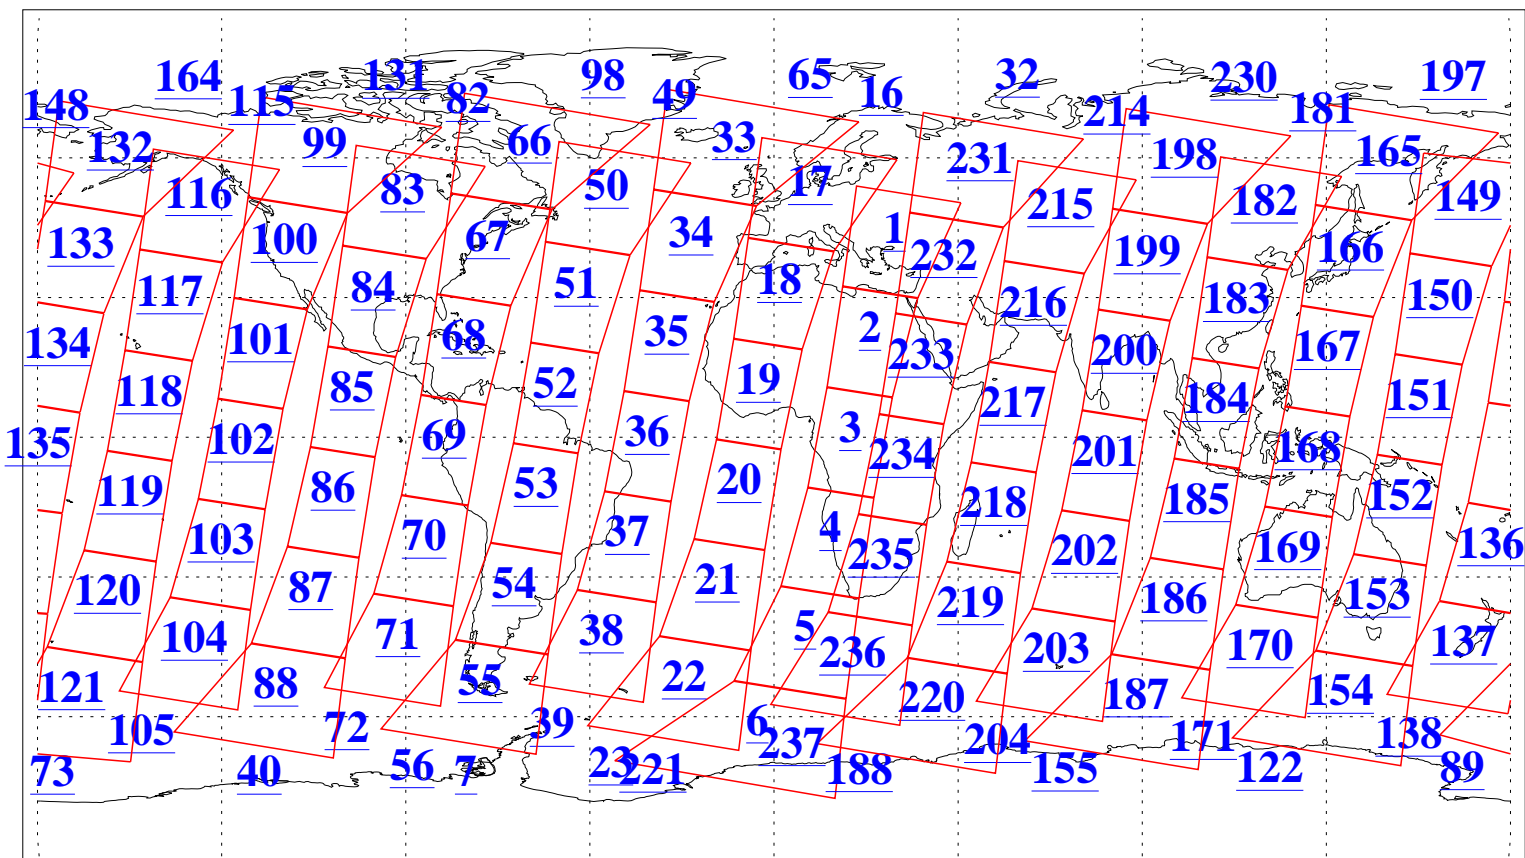

L1B Availability  
AMSU Granules: 240  
HSB Granules: 0  
AIRS Granules: 240

11 Sep 2013  
DoY 254  
Aqua Day 4148  
Granules: 1 to 120

Granules: 121 to 240

Legend: AMSU Available, HSB Available, AIRS Available

L1B Availability  
AMSU Granules: 240  
HSB Granules: 0  
AIRS Granules: 240

11 Sep 2013  
DoY 254  
Aqua Day 4148

Ascending Granules

Descending Granules

Legend: AMSU Available, HSB Available, AIRS Available

L1B Availability  
 AMSU Granules: 240  
 HSB Granules: 0  
 AIRS Granules: 240

11 Sep 2013  
 DoY 254  
 Aqua Day 4148

Northern Hemisphere Granules

Southern Hemisphere Granules

Legend: AMSU Available, HSB Available, AIRS Available