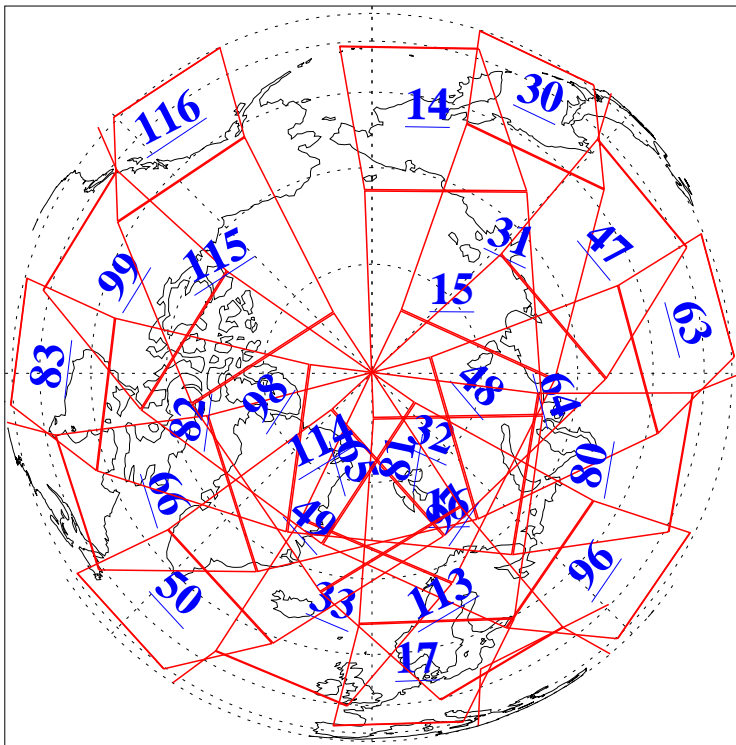

L1B Availability  
AMSU Granules: 240  
HSB Granules: 0  
AIRS Granules: 240

11 Sep 2013  
DoY 254  
Aqua Day 4148  
Granules: 1 to 120

Granules: 121 to 240

Legend: AMSU Available, HSB Available, AIRS Available

L1B Availability  
AMSU Granules: 240  
HSB Granules: 0  
AIRS Granules: 240

11 Sep 2013  
DoY 254  
Aqua Day 4148

Ascending Granules

Descending Granules

Legend: AMSU Available, HSB Available, AIRS Available

L1B Availability  
 AMSU Granules: 240  
 HSB Granules: 0  
 AIRS Granules: 240

11 Sep 2013  
 DoY 254  
 Aqua Day 4148

Northern Hemisphere Granules

Southern Hemisphere Granules

Legend: AMSU Available, HSB Available, AIRS Available