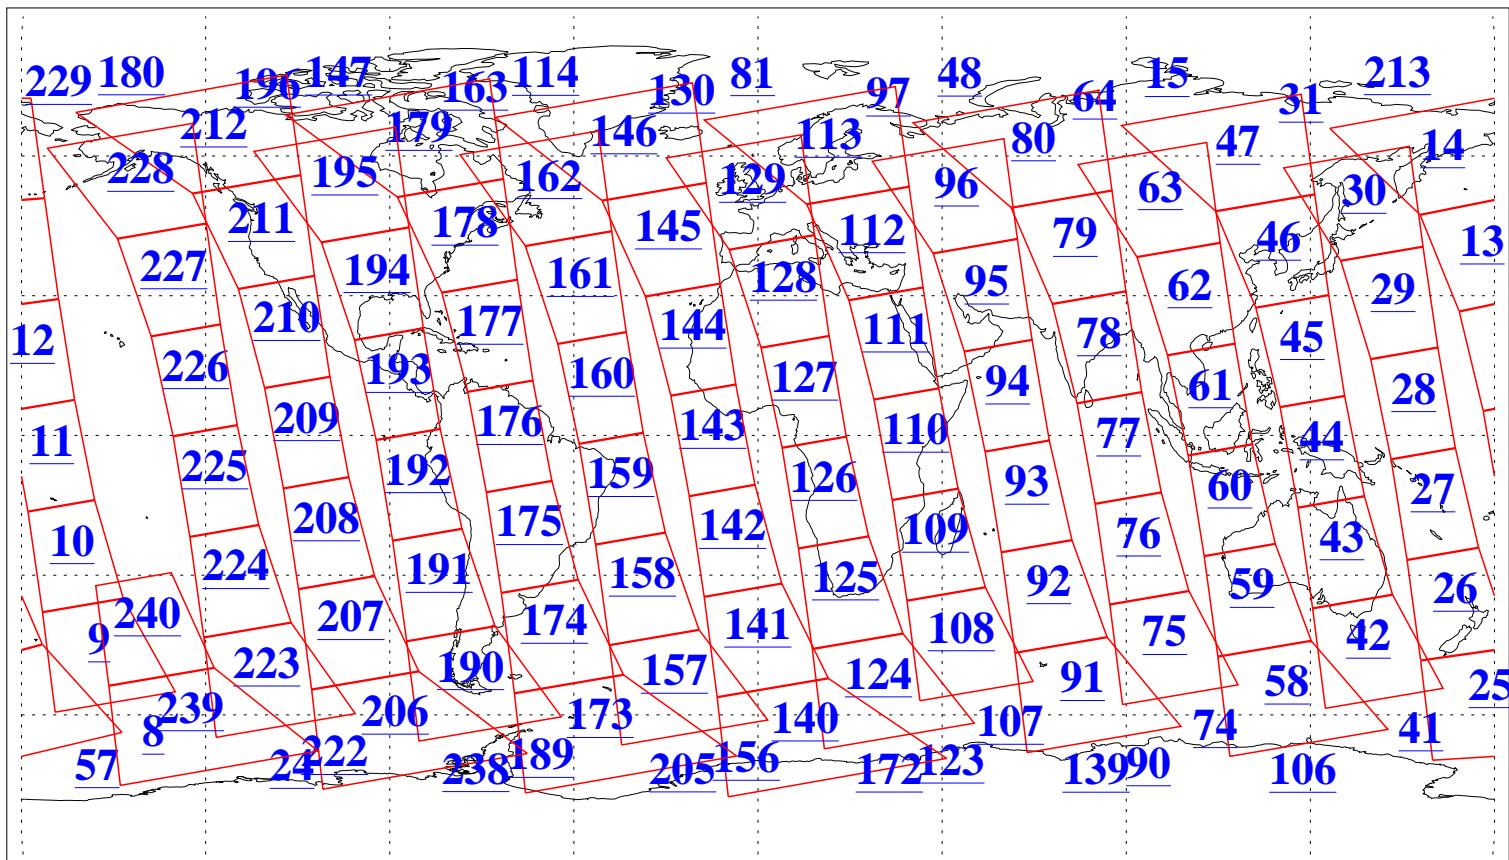

L1B Availability  
AMSU Granules: 240  
HSB Granules: 0  
AIRS Granules: 240

11 Sep 2013  
DoY 254  
Aqua Day 4148  
Granules: 1 to 120

Granules: 121 to 240

Legend: AMSU Available, HSB Available, AIRS Available

L1B Availability  
AMSU Granules: 240  
HSB Granules: 0  
AIRS Granules: 240

11 Sep 2013  
DoY 254  
Aqua Day 4148

Ascending Granules

Descending Granules

Legend: AMSU Available, HSB Available, AIRS Available

L1B Availability  
 AMSU Granules: 240  
 HSB Granules: 0  
 AIRS Granules: 240

11 Sep 2013  
 DoY 254  
 Aqua Day 4148

Northern Hemisphere Granules

Southern Hemisphere Granules

Legend: AMSU Available, HSB Available, AIRS Available