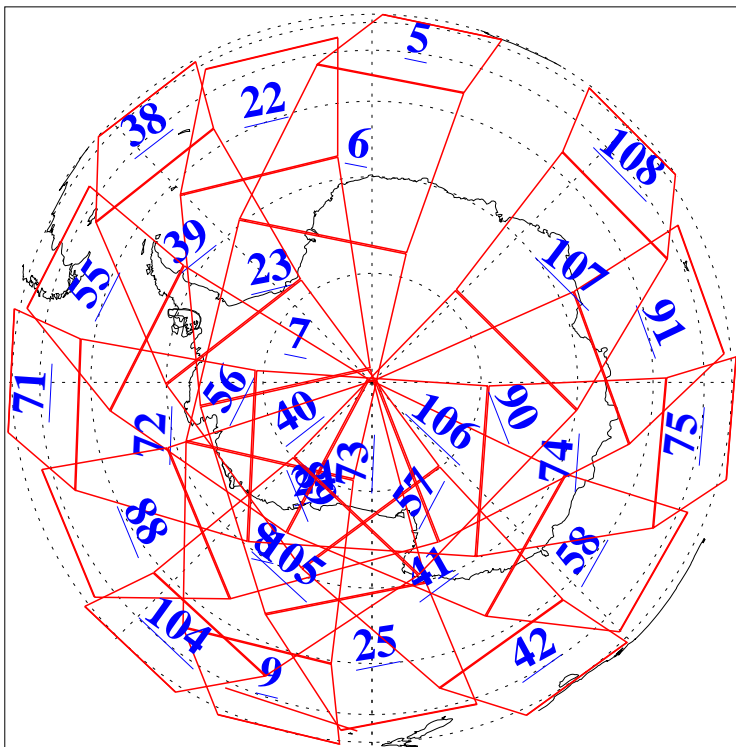

L1B Availability  
AMSU Granules: 240  
HSB Granules: 0  
AIRS Granules: 240

11 Sep 2013  
DoY 254  
Aqua Day 4148  
Granules: 1 to 120

Granules: 121 to 240

Legend: AMSU Available, HSB Available, AIRS Available

L1B Availability  
AMSU Granules: 240  
HSB Granules: 0  
AIRS Granules: 240

11 Sep 2013  
DoY 254  
Aqua Day 4148

Ascending Granules

Descending Granules

Legend: AMSU Available, HSB Available, AIRS Available

L1B Availability  
 AMSU Granules: 240  
 HSB Granules: 0  
 AIRS Granules: 240

11 Sep 2013  
 DoY 254  
 Aqua Day 4148

Northern Hemisphere Granules

Southern Hemisphere Granules

Legend: AMSU Available, HSB Available, AIRS Available