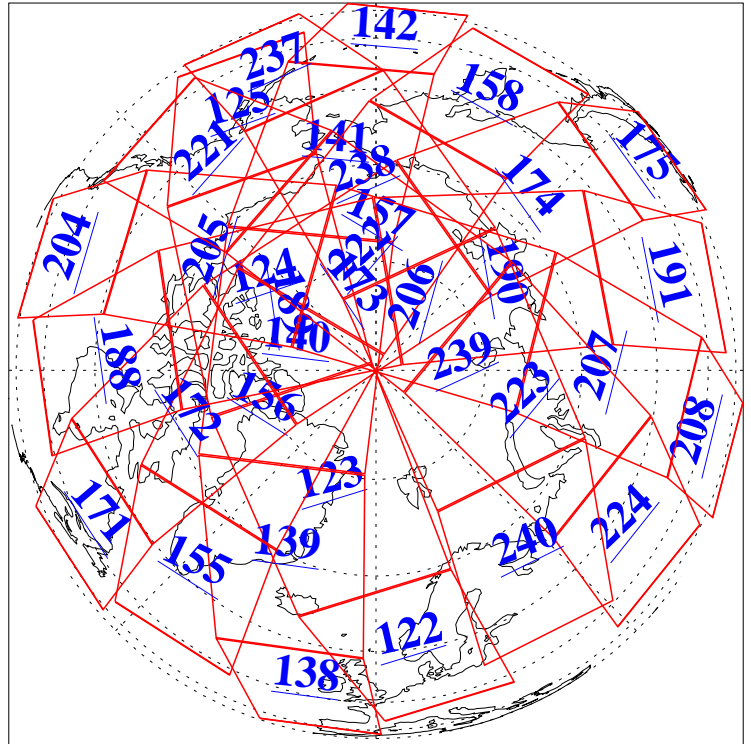

L1B Availability  
AMSU Granules: 240  
HSB Granules: 0  
AIRS Granules: 240

10 Sep 2013  
DoY 253  
Aqua Day 4147  
Granules: 1 to 120

Granules: 121 to 240

Legend: AMSU Available, HSB Available, AIRS Available

L1B Availability  
AMSU Granules: 240  
HSB Granules: 0  
AIRS Granules: 240

10 Sep 2013  
DoY 253  
Aqua Day 4147  
Ascending Granules

Descending Granules

Legend: AMSU Available, HSB Available, AIRS Available

L1B Availability  
 AMSU Granules: 240  
 HSB Granules: 0  
 AIRS Granules: 240

10 Sep 2013  
 DoY 253  
 Aqua Day 4147

Northern Hemisphere Granules

Southern Hemisphere Granules

Legend: AMSU Available, HSB Available, AIRS Available