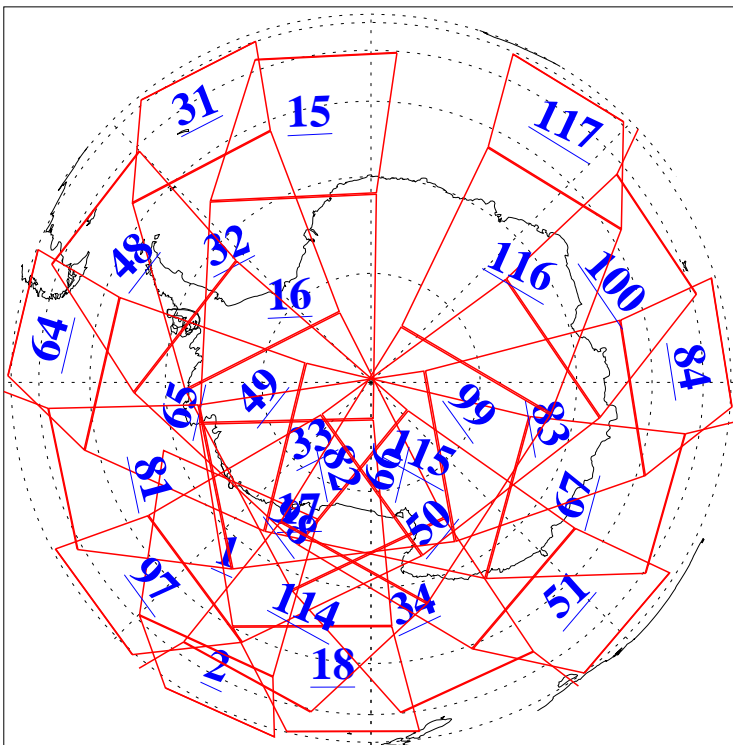

L1B Availability  
AMSU Granules: 240  
HSB Granules: 0  
AIRS Granules: 240

10 Sep 2013  
DoY 253  
Aqua Day 4147  
Granules: 1 to 120

Granules: 121 to 240

Legend: AMSU Available, HSB Available, AIRS Available

L1B Availability  
AMSU Granules: 240  
HSB Granules: 0  
AIRS Granules: 240

10 Sep 2013  
DoY 253  
Aqua Day 4147  
Ascending Granules

Descending Granules

Legend: AMSU Available, HSB Available, AIRS Available

L1B Availability  
 AMSU Granules: 240  
 HSB Granules: 0  
 AIRS Granules: 240

10 Sep 2013  
 DoY 253  
 Aqua Day 4147

Northern Hemisphere Granules

Southern Hemisphere Granules

Legend: AMSU Available, HSB Available, AIRS Available