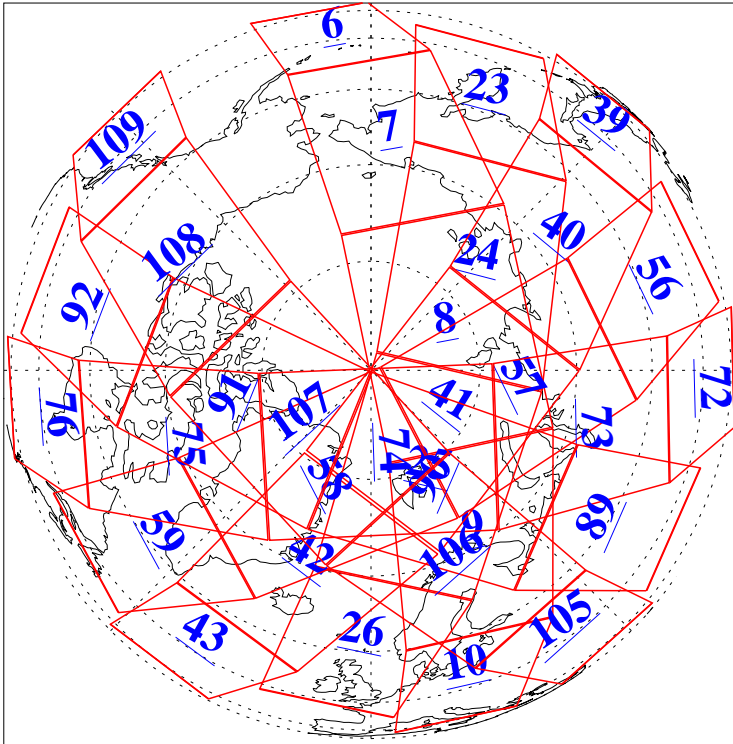

L1B Availability  
AMSU Granules: 240  
HSB Granules: 0  
AIRS Granules: 240

10 Sep 2013  
DoY 253  
Aqua Day 4147  
Granules: 1 to 120

Granules: 121 to 240

Legend: AMSU Available, HSB Available, AIRS Available

L1B Availability  
AMSU Granules: 240  
HSB Granules: 0  
AIRS Granules: 240

10 Sep 2013  
DoY 253  
Aqua Day 4147  
Ascending Granules

Descending Granules

Legend: AMSU Available, HSB Available, AIRS Available

L1B Availability  
 AMSU Granules: 240  
 HSB Granules: 0  
 AIRS Granules: 240

10 Sep 2013  
 DoY 253  
 Aqua Day 4147

Northern Hemisphere Granules

Southern Hemisphere Granules

Legend: AMSU Available, HSB Available, AIRS Available