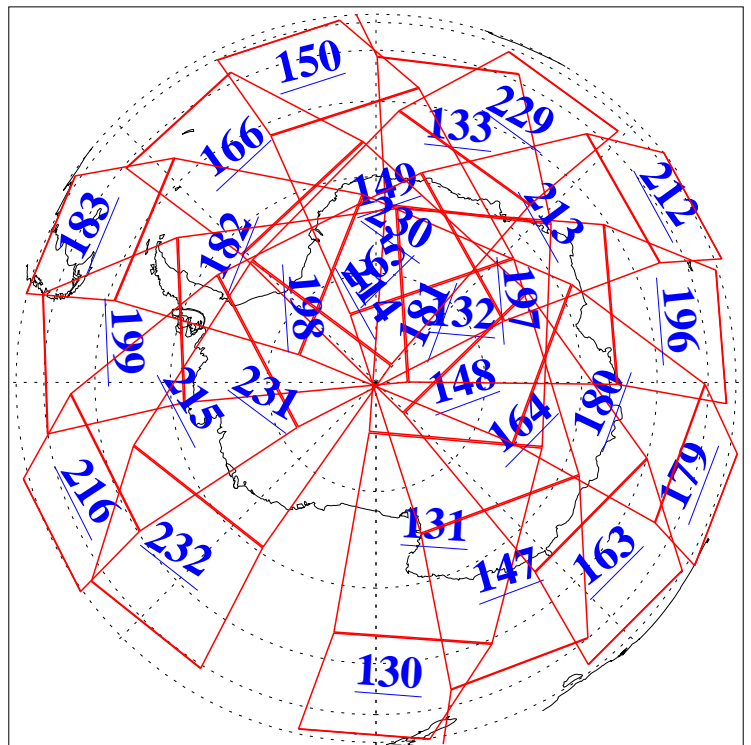

L1B Availability  
AMSU Granules: 240  
HSB Granules: 0  
AIRS Granules: 240

10 Sep 2013  
DoY 253  
Aqua Day 4147  
Ascending Granules

Descending Granules

Legend: AMSU Available, HSB Available, AIRS Available

L1B Availability  
 AMSU Granules: 240  
 HSB Granules: 0  
 AIRS Granules: 240

10 Sep 2013  
 DoY 253  
 Aqua Day 4147

Northern Hemisphere Granules

Southern Hemisphere Granules

Legend: AMSU Available, HSB Available, AIRS Available