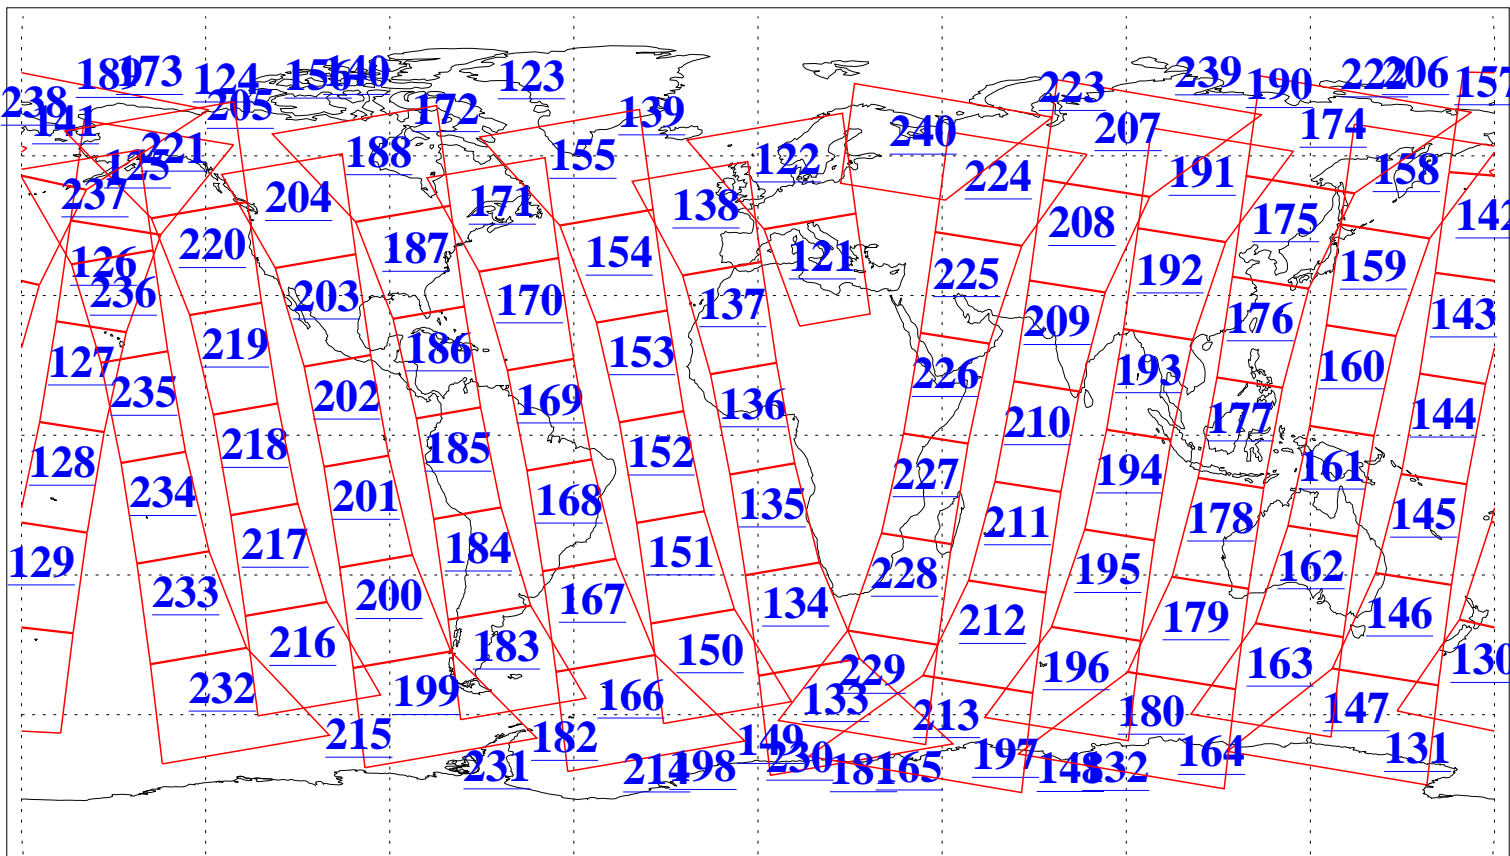

L1B Availability  
AMSU Granules: 240  
HSB Granules: 0  
AIRS Granules: 240

10 Sep 2013  
DoY 253  
Aqua Day 4147  
Granules: 1 to 120

Granules: 121 to 240

Legend: AMSU Available, HSB Available, AIRS Available

L1B Availability  
AMSU Granules: 240  
HSB Granules: 0  
AIRS Granules: 240

10 Sep 2013  
DoY 253  
Aqua Day 4147  
Ascending Granules

Descending Granules

Legend: AMSU Available, HSB Available, AIRS Available

L1B Availability  
 AMSU Granules: 240  
 HSB Granules: 0  
 AIRS Granules: 240

10 Sep 2013  
 DoY 253  
 Aqua Day 4147

Northern Hemisphere Granules

Southern Hemisphere Granules

Legend: AMSU Available, HSB Available, AIRS Available