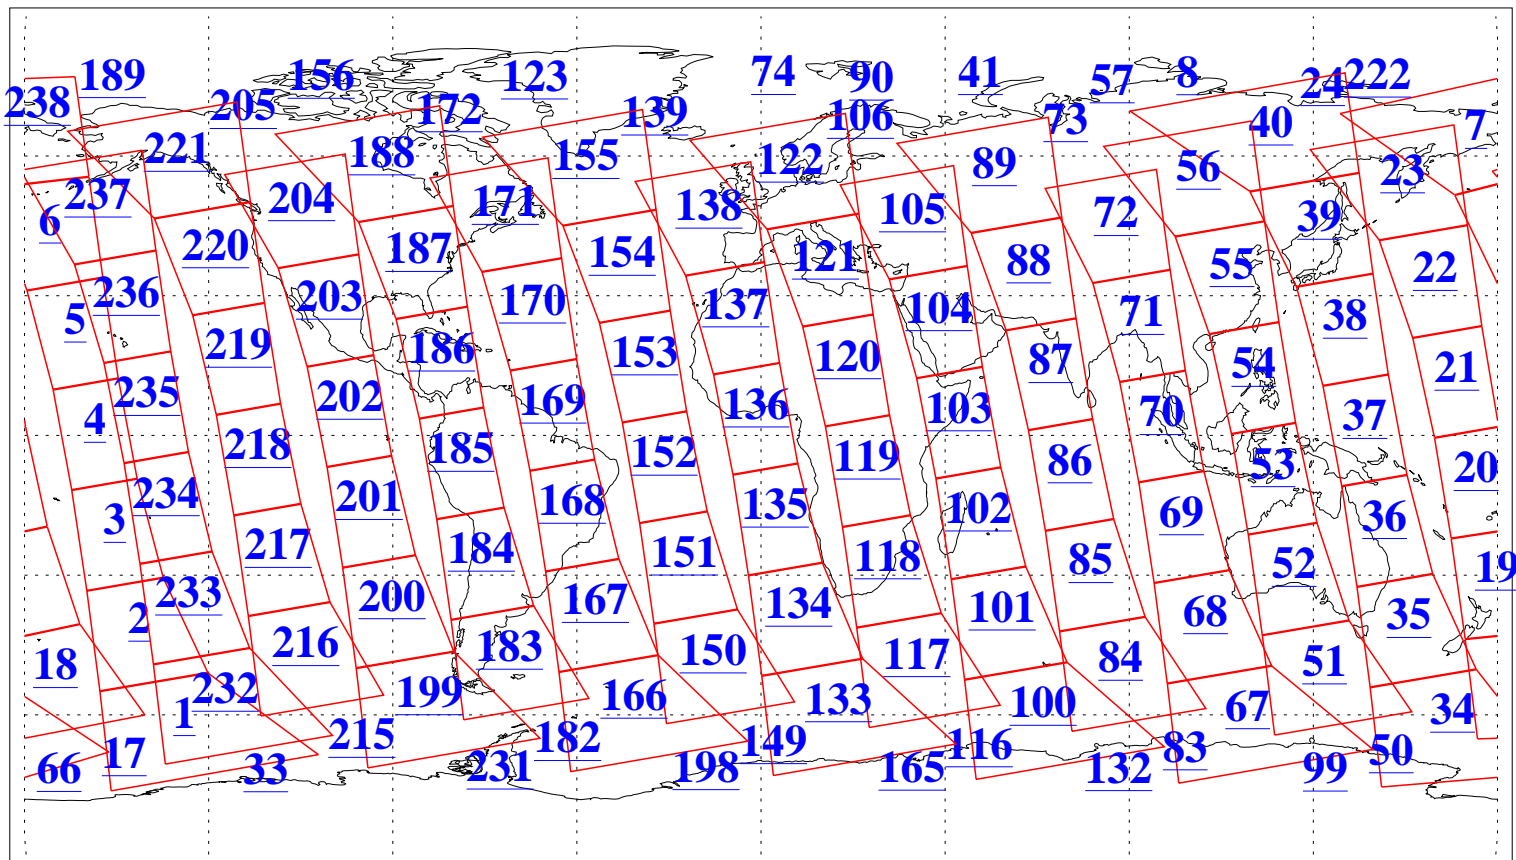

L1B Availability  
AMSU Granules: 240  
HSB Granules: 0  
AIRS Granules: 240

10 Sep 2013  
DoY 253  
Aqua Day 4147  
Granules: 1 to 120

Granules: 121 to 240

Legend: AMSU Available, HSB Available, AIRS Available

L1B Availability  
AMSU Granules: 240  
HSB Granules: 0  
AIRS Granules: 240

10 Sep 2013  
DoY 253  
Aqua Day 4147  
Ascending Granules

Descending Granules

Legend: AMSU Available, HSB Available, AIRS Available

L1B Availability  
 AMSU Granules: 240  
 HSB Granules: 0  
 AIRS Granules: 240

10 Sep 2013  
 DoY 253  
 Aqua Day 4147

Northern Hemisphere Granules

Southern Hemisphere Granules

Legend: AMSU Available, HSB Available, AIRS Available