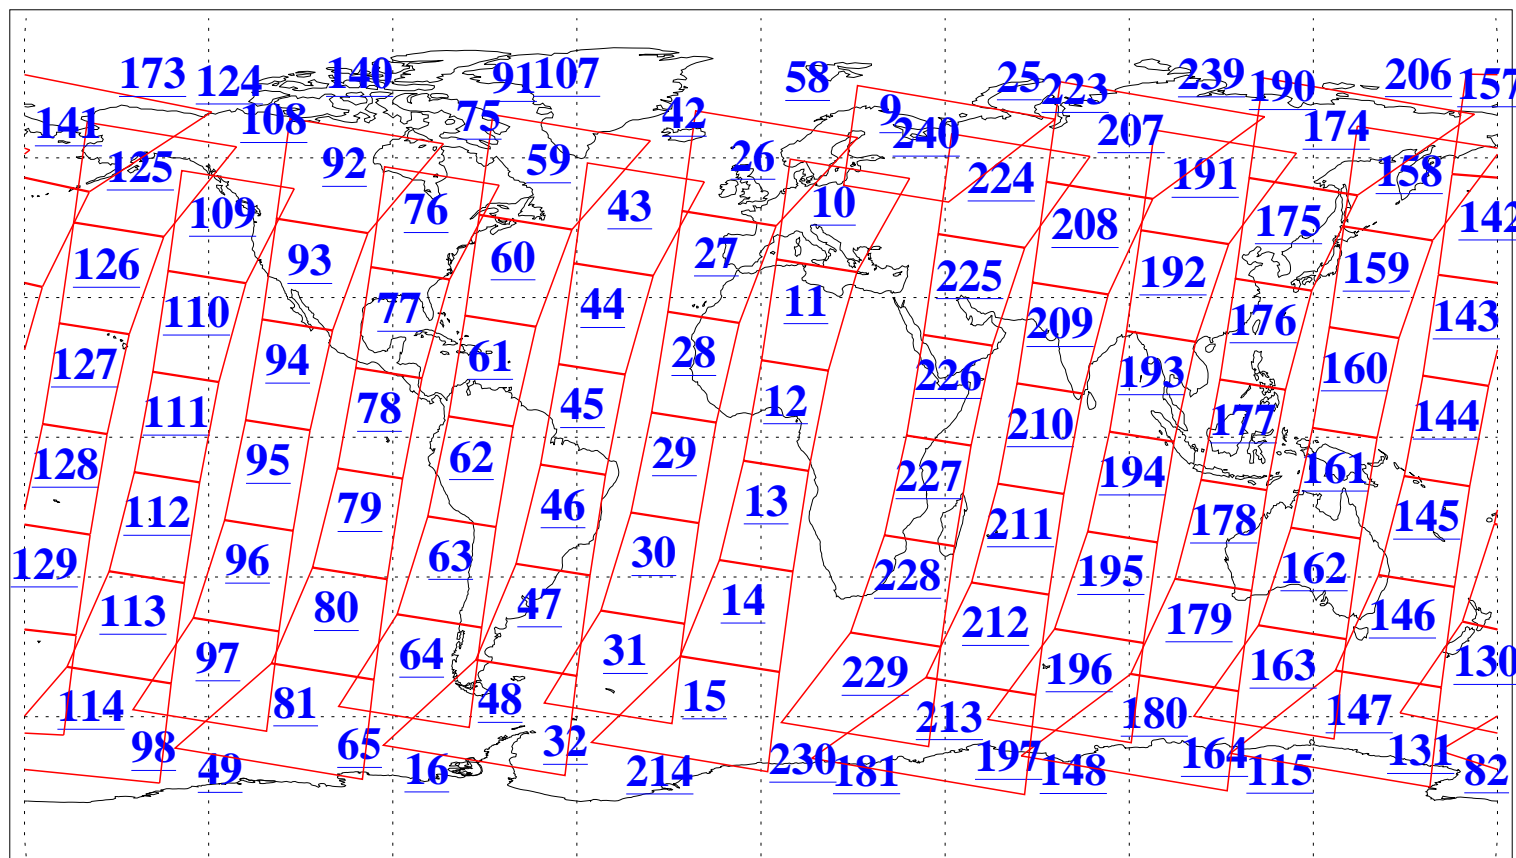

L1B Availability  
AMSU Granules: 240  
HSB Granules: 0  
AIRS Granules: 240

10 Sep 2013  
DoY 253  
Aqua Day 4147  
Granules: 1 to 120

Granules: 121 to 240

Legend: AMSU Available, HSB Available, AIRS Available

L1B Availability  
AMSU Granules: 240  
HSB Granules: 0  
AIRS Granules: 240

10 Sep 2013  
DoY 253  
Aqua Day 4147  
Ascending Granules

Descending Granules

Legend: AMSU Available, HSB Available, AIRS Available

L1B Availability  
 AMSU Granules: 240  
 HSB Granules: 0  
 AIRS Granules: 240

10 Sep 2013  
 DoY 253  
 Aqua Day 4147

Northern Hemisphere Granules

Southern Hemisphere Granules

Legend: AMSU Available, HSB Available, AIRS Available