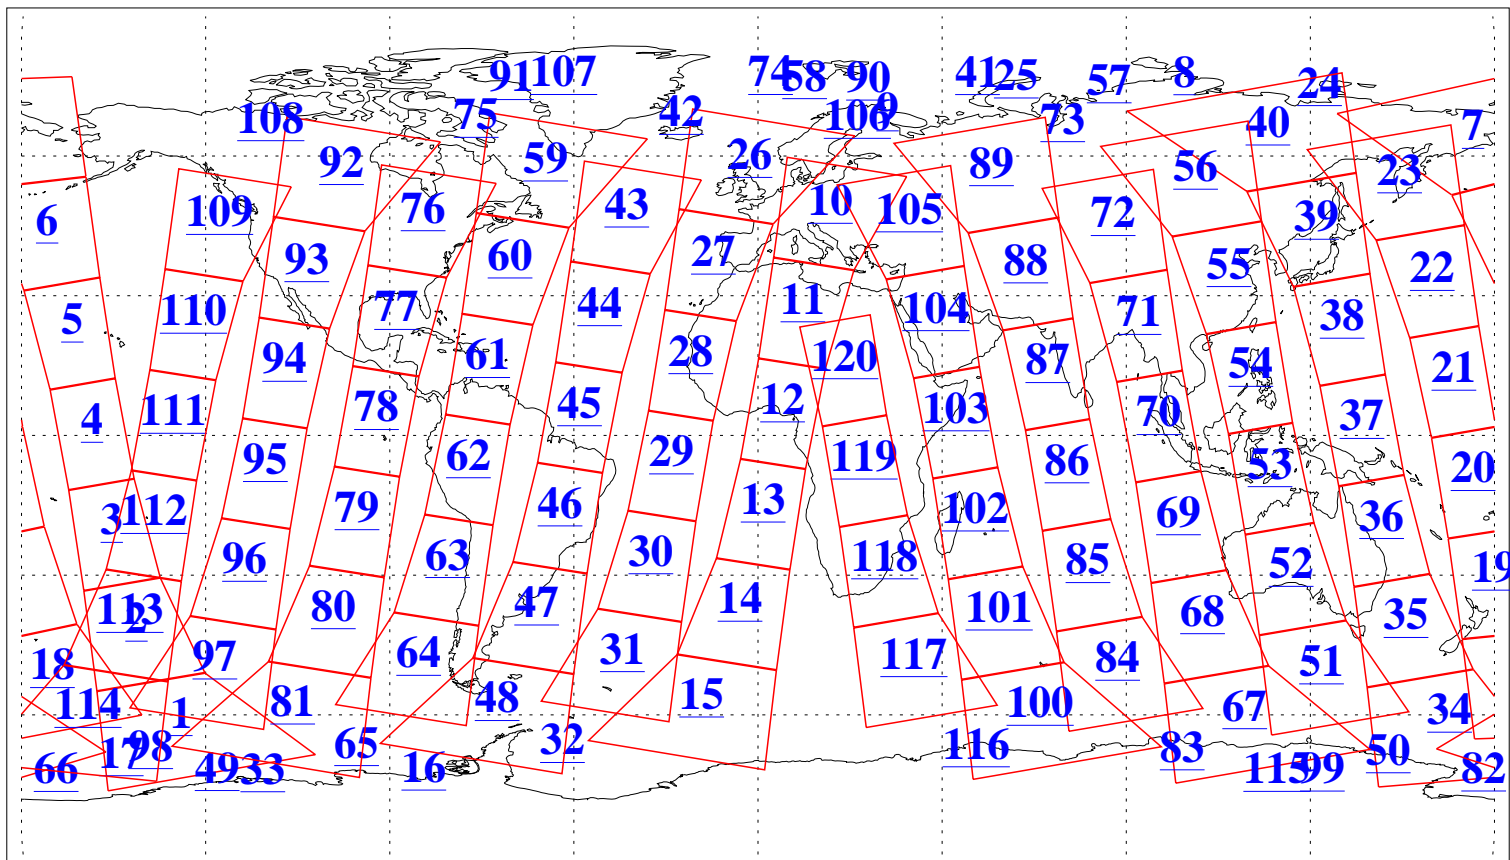

L1B Availability  
AMSU Granules: 240  
HSB Granules: 0  
AIRS Granules: 240

10 Sep 2013  
DoY 253  
Aqua Day 4147  
Granules: 1 to 120

Granules: 121 to 240

Legend: AMSU Available, HSB Available, AIRS Available

L1B Availability  
AMSU Granules: 240  
HSB Granules: 0  
AIRS Granules: 240

10 Sep 2013  
DoY 253  
Aqua Day 4147  
Ascending Granules

Descending Granules

Legend: AMSU Available, HSB Available, AIRS Available

L1B Availability  
 AMSU Granules: 240  
 HSB Granules: 0  
 AIRS Granules: 240

10 Sep 2013  
 DoY 253  
 Aqua Day 4147

Northern Hemisphere Granules

Southern Hemisphere Granules

Legend: AMSU Available, HSB Available, AIRS Available