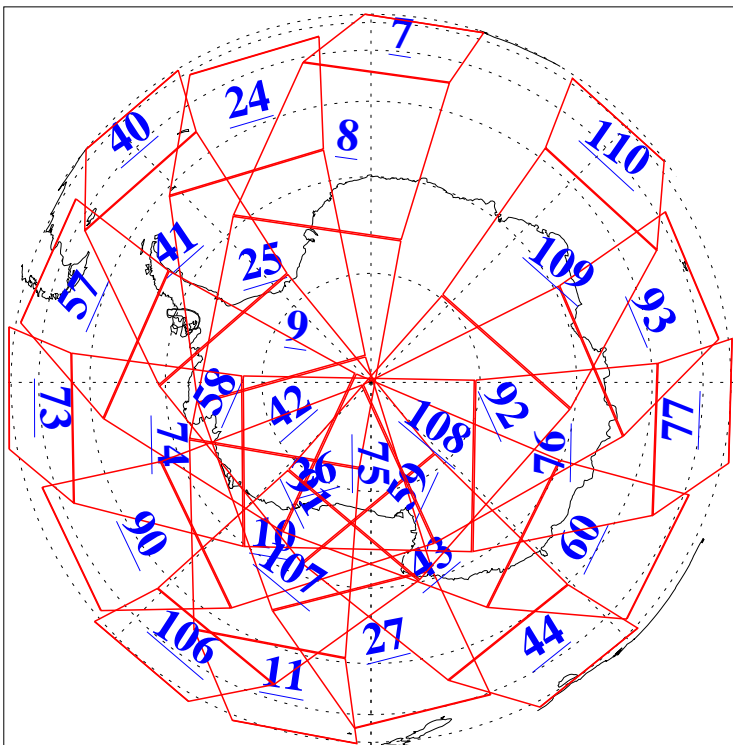

L1B Availability
AMSU Granules: 240
HSB Granules: 0
AIRS Granules: 240

9 Sep 2013
DoY 252
Aqua Day 4146
Granules: 1 to 120

Granules: 121 to 240

Legend: AMSU Available, HSB Available, AIRS Available

L1B Availability
AMSU Granules: 240
HSB Granules: 0
AIRS Granules: 240

9 Sep 2013
DoY 252
Aqua Day 4146

Ascending Granules

Descending Granules

Legend: AMSU Available, HSB Available, AIRS Available

L1B Availability
 AMSU Granules: 240
 HSB Granules: 0
 AIRS Granules: 240

9 Sep 2013
 DoY 252
 Aqua Day 4146

Northern Hemisphere Granules

Southern Hemisphere Granules

Legend: AMSU Available, HSB Available, AIRS Available