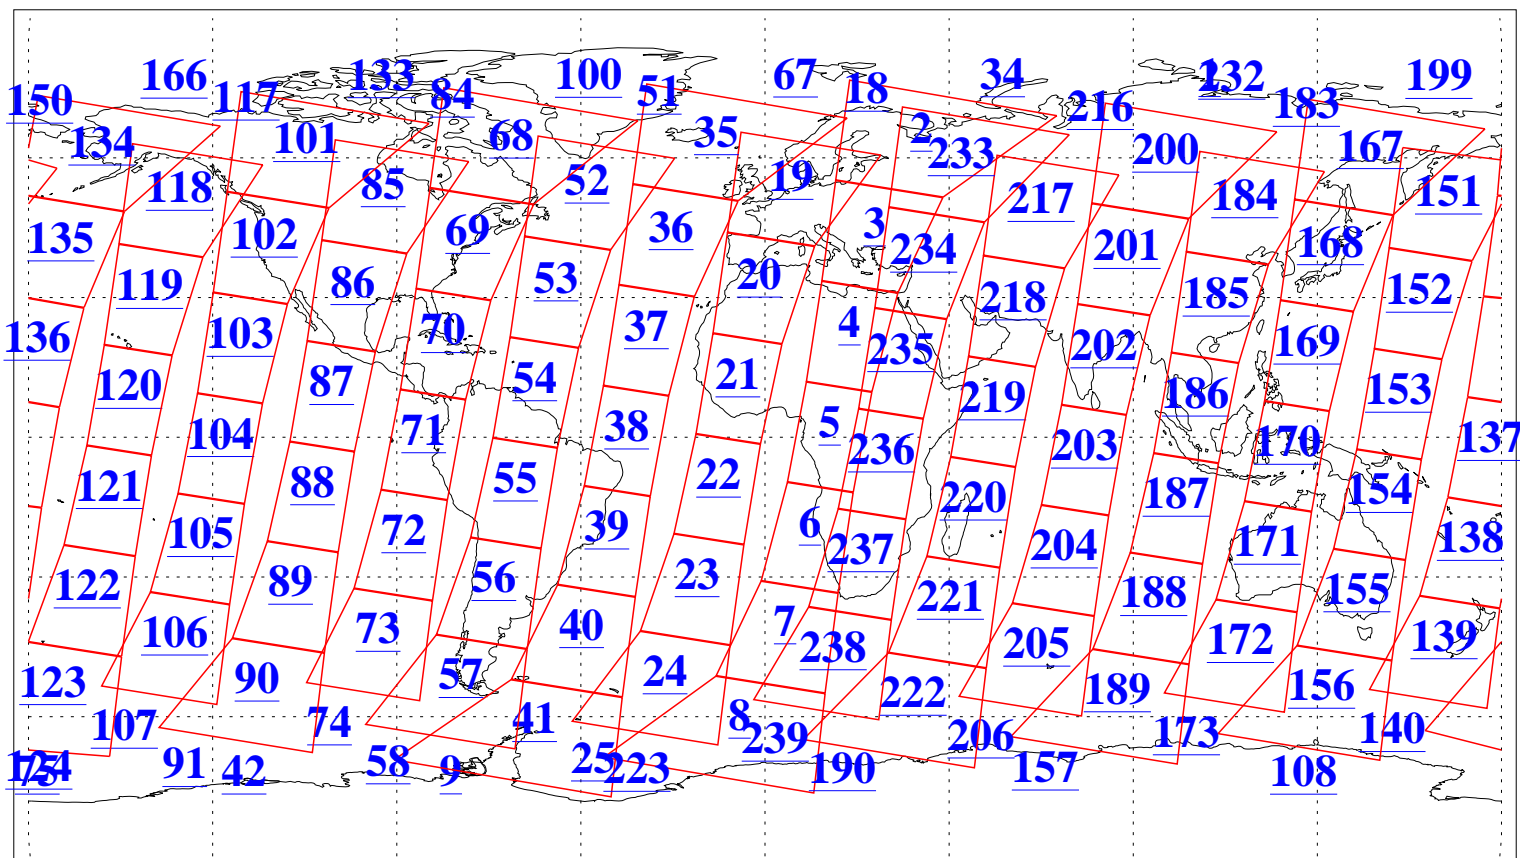

L1B Availability
AMSU Granules: 240
HSB Granules: 0
AIRS Granules: 240

9 Sep 2013
DoY 252
Aqua Day 4146
Granules: 1 to 120

Granules: 121 to 240

Legend: AMSU Available, HSB Available, AIRS Available

L1B Availability
AMSU Granules: 240
HSB Granules: 0
AIRS Granules: 240

9 Sep 2013
DoY 252
Aqua Day 4146

Ascending Granules

Descending Granules

Legend: AMSU Available, HSB Available, AIRS Available

L1B Availability
 AMSU Granules: 240
 HSB Granules: 0
 AIRS Granules: 240

9 Sep 2013
 DoY 252
 Aqua Day 4146

Northern Hemisphere Granules

Southern Hemisphere Granules

Legend: AMSU Available, HSB Available, AIRS Available