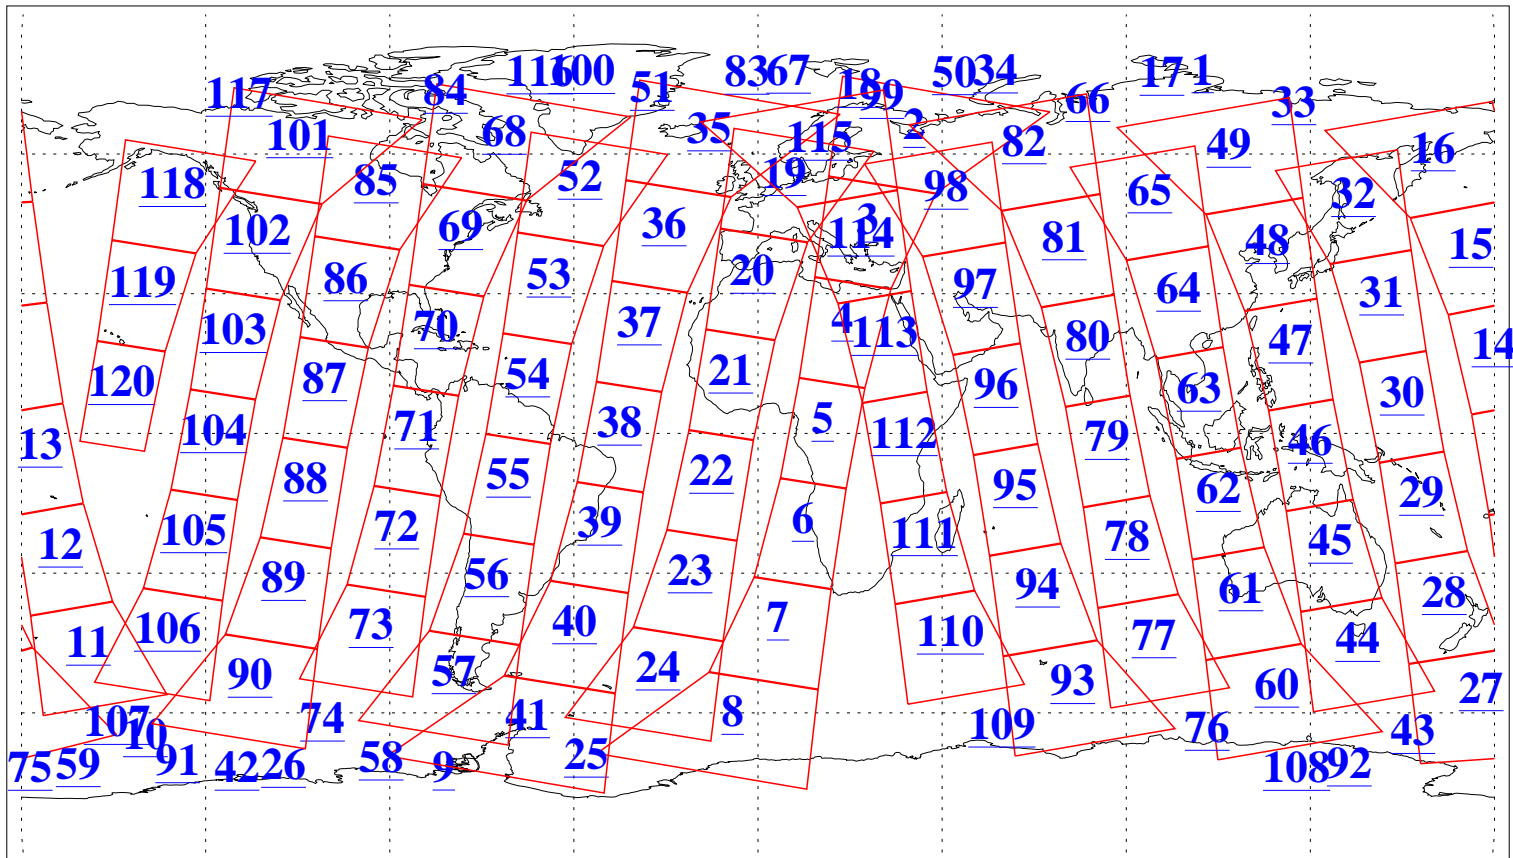

L1B Availability
AMSU Granules: 240
HSB Granules: 0
AIRS Granules: 240

9 Sep 2013
DoY 252
Aqua Day 4146
Granules: 1 to 120

Granules: 121 to 240

Legend: AMSU Available, HSB Available, AIRS Available

L1B Availability
AMSU Granules: 240
HSB Granules: 0
AIRS Granules: 240

9 Sep 2013
DoY 252
Aqua Day 4146

Ascending Granules

Descending Granules

Legend: AMSU Available, HSB Available, AIRS Available

L1B Availability
 AMSU Granules: 240
 HSB Granules: 0
 AIRS Granules: 240

9 Sep 2013
 DoY 252
 Aqua Day 4146

Northern Hemisphere Granules

Southern Hemisphere Granules

Legend: AMSU Available, HSB Available, AIRS Available