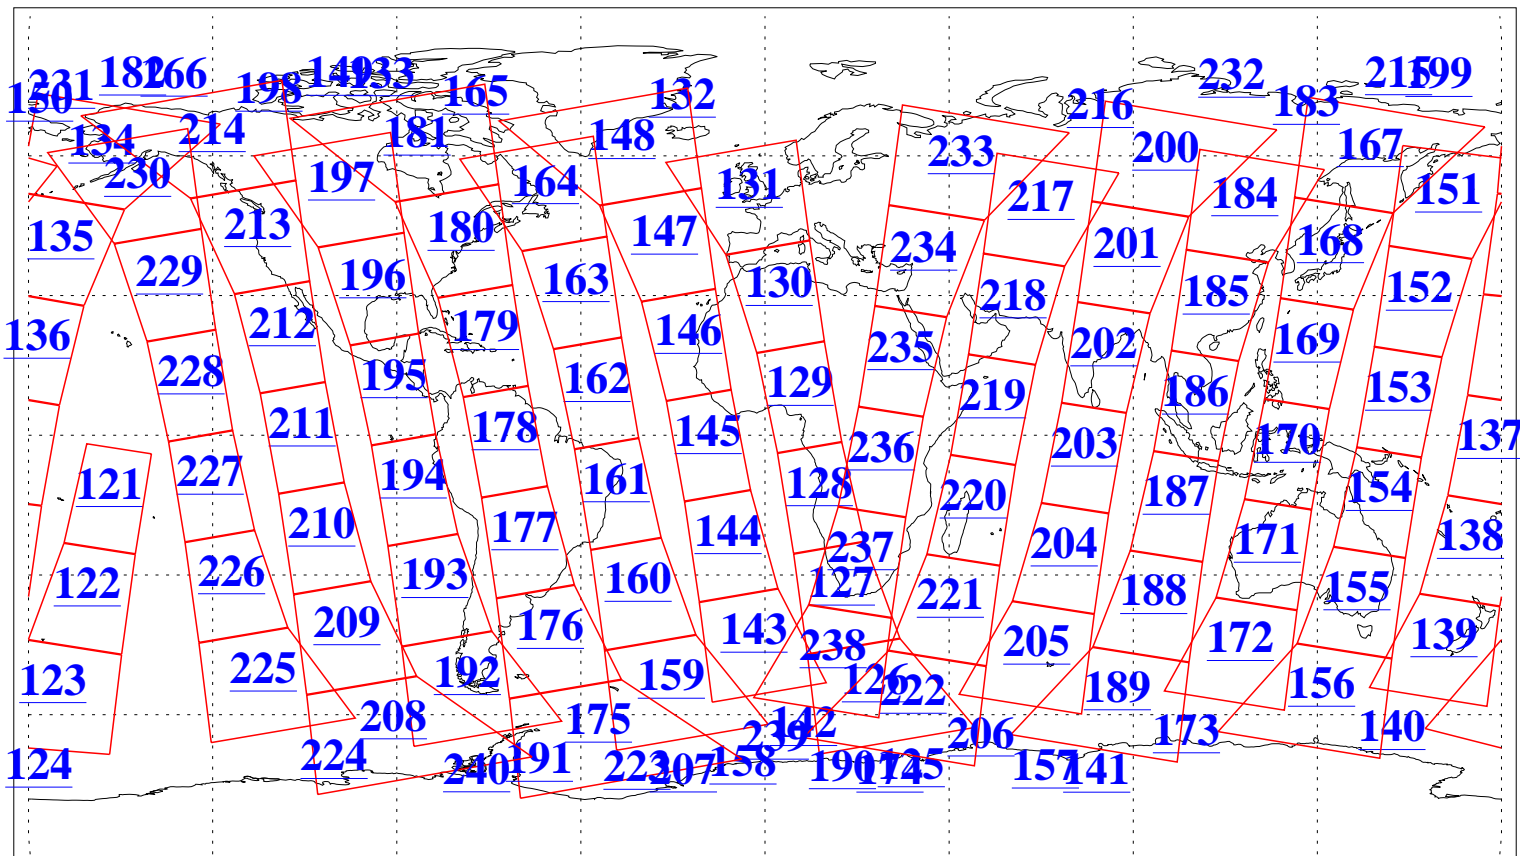

L1B Availability
AMSU Granules: 240
HSB Granules: 0
AIRS Granules: 240

9 Sep 2013
DoY 252
Aqua Day 4146
Granules: 1 to 120

Granules: 121 to 240

Legend: AMSU Available, HSB Available, AIRS Available

L1B Availability
AMSU Granules: 240
HSB Granules: 0
AIRS Granules: 240

9 Sep 2013
DoY 252
Aqua Day 4146

Ascending Granules

Descending Granules

Legend: AMSU Available, HSB Available, AIRS Available

L1B Availability
 AMSU Granules: 240
 HSB Granules: 0
 AIRS Granules: 240

9 Sep 2013
 DoY 252
 Aqua Day 4146

Northern Hemisphere Granules

Southern Hemisphere Granules

Legend: AMSU Available, HSB Available, AIRS Available