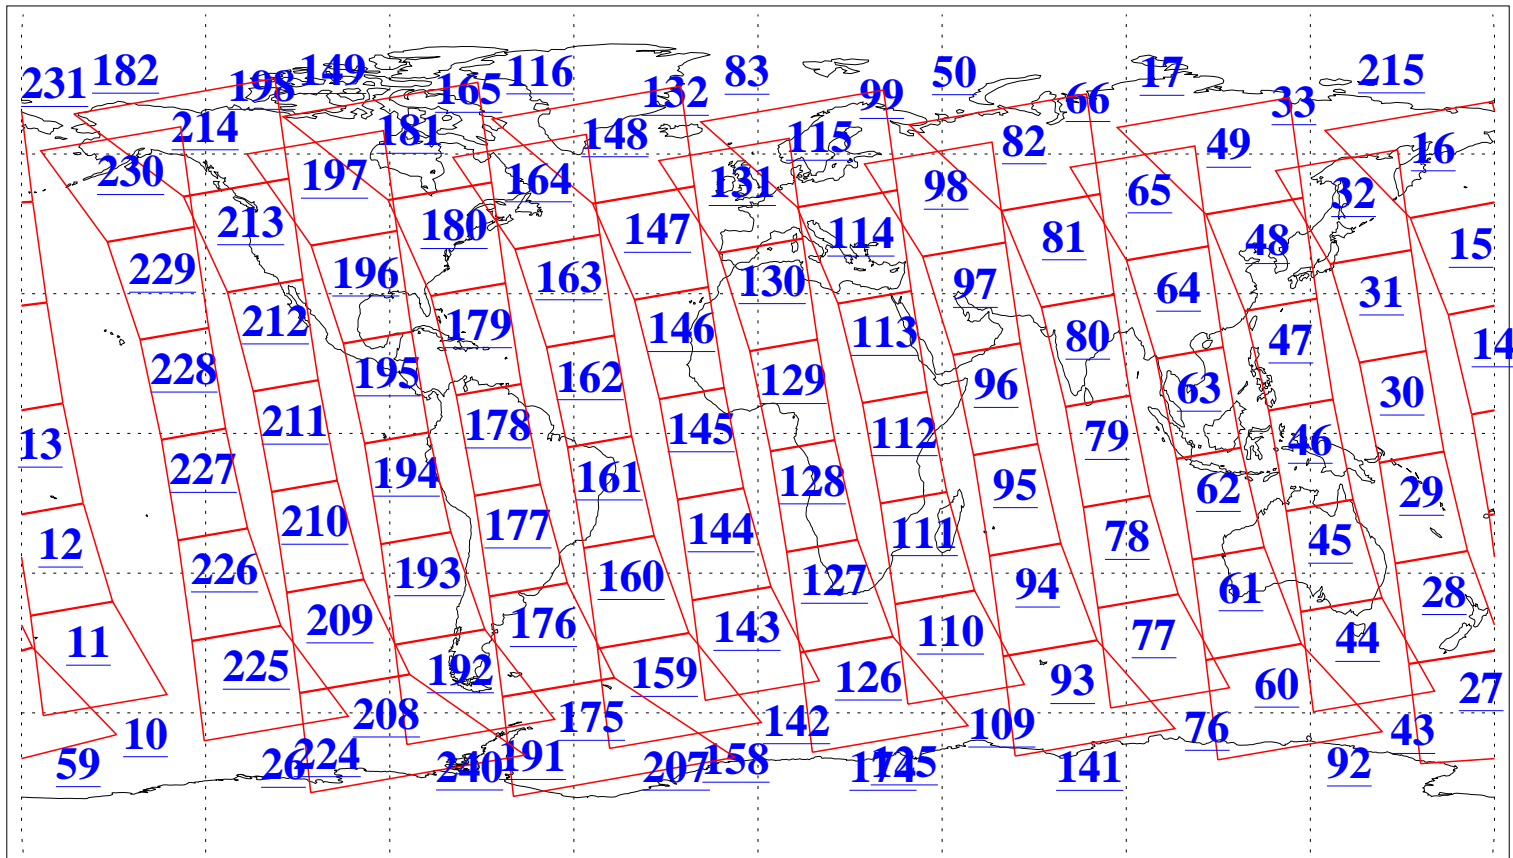

L1B Availability
AMSU Granules: 240
HSB Granules: 0
AIRS Granules: 240

9 Sep 2013
DoY 252
Aqua Day 4146
Granules: 1 to 120

Granules: 121 to 240

Legend: AMSU Available, HSB Available, AIRS Available

L1B Availability
AMSU Granules: 240
HSB Granules: 0
AIRS Granules: 240

9 Sep 2013
DoY 252
Aqua Day 4146

Ascending Granules

Descending Granules

Legend: AMSU Available, HSB Available, AIRS Available

L1B Availability
 AMSU Granules: 240
 HSB Granules: 0
 AIRS Granules: 240

9 Sep 2013
 DoY 252
 Aqua Day 4146

Northern Hemisphere Granules

Southern Hemisphere Granules

Legend: AMSU Available, HSB Available, AIRS Available