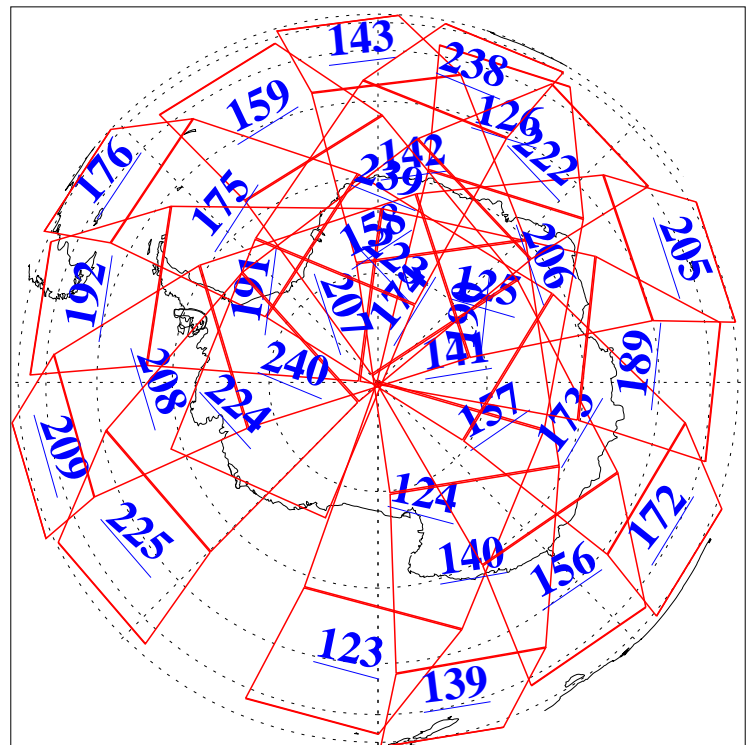

L1B Availability
AMSU Granules: 240
HSB Granules: 0
AIRS Granules: 240

9 Sep 2013
DoY 252
Aqua Day 4146
Granules: 1 to 120

Granules: 121 to 240

Legend: AMSU Available, HSB Available, AIRS Available

L1B Availability
AMSU Granules: 240
HSB Granules: 0
AIRS Granules: 240

9 Sep 2013
DoY 252
Aqua Day 4146

Ascending Granules

Descending Granules

Legend: AMSU Available, HSB Available, AIRS Available

L1B Availability
 AMSU Granules: 240
 HSB Granules: 0
 AIRS Granules: 240

9 Sep 2013
 DoY 252
 Aqua Day 4146

Northern Hemisphere Granules

Southern Hemisphere Granules

Legend: AMSU Available, HSB Available, AIRS Available