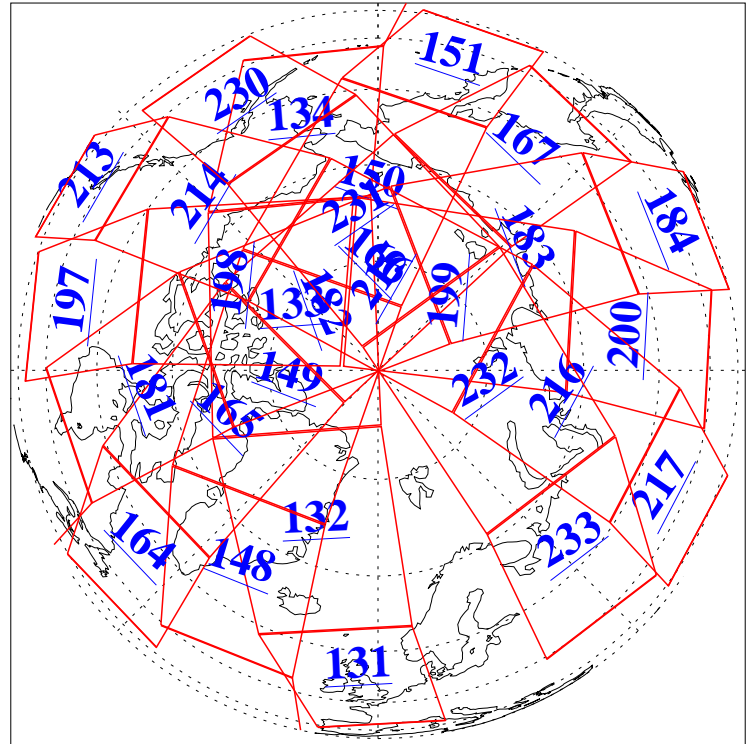

9 Sep 2013
DoY 252
Aqua Day 4146

Ascending Granules

Descending Granules

Legend: AMSU Available, HSB Available, AIRS Available

L1B Availability
 AMSU Granules: 240
 HSB Granules: 0
 AIRS Granules: 240

9 Sep 2013
 DoY 252
 Aqua Day 4146

Northern Hemisphere Granules

Southern Hemisphere Granules

Legend: AMSU Available, HSB Available, AIRS Available