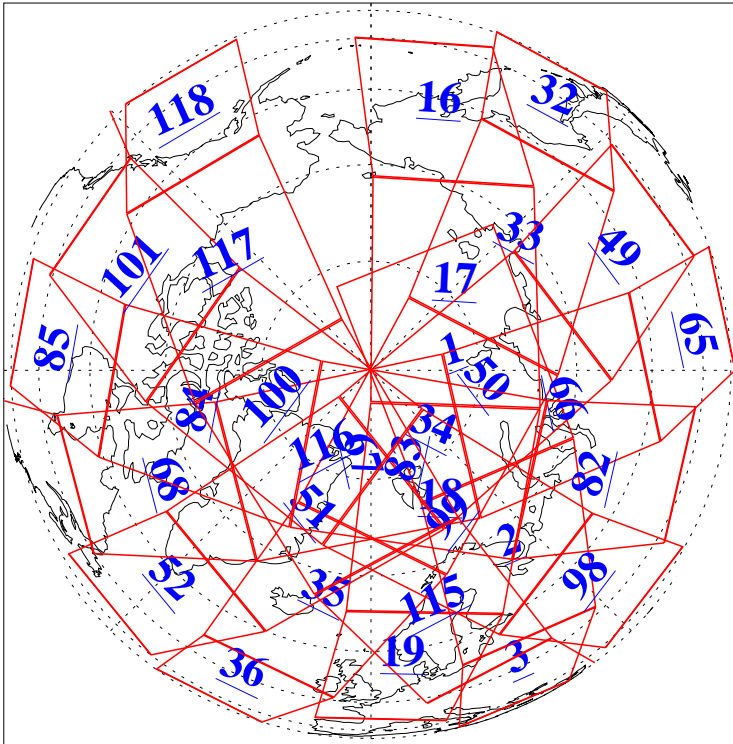

L1B Availability
AMSU Granules: 240
HSB Granules: 0
AIRS Granules: 240

9 Sep 2013
DoY 252
Aqua Day 4146
Granules: 1 to 120

Granules: 121 to 240

Legend: AMSU Available, HSB Available, AIRS Available

L1B Availability
AMSU Granules: 240
HSB Granules: 0
AIRS Granules: 240

9 Sep 2013
DoY 252
Aqua Day 4146

Ascending Granules

Descending Granules

Legend: AMSU Available, HSB Available, AIRS Available

L1B Availability
 AMSU Granules: 240
 HSB Granules: 0
 AIRS Granules: 240

9 Sep 2013
 DoY 252
 Aqua Day 4146

Northern Hemisphere Granules

Southern Hemisphere Granules

Legend: AMSU Available, HSB Available, AIRS Available