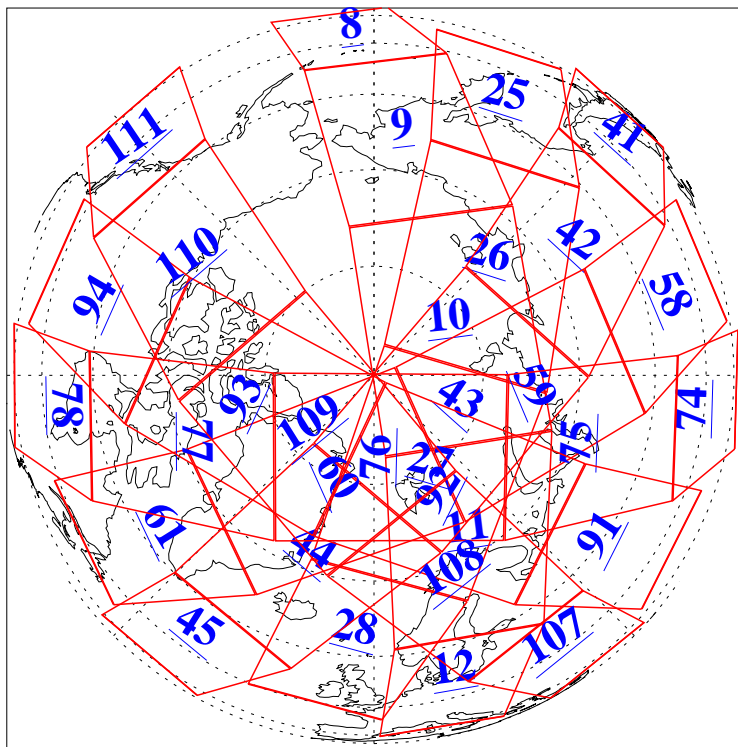

L1B Availability
AMSU Granules: 240
HSB Granules: 0
AIRS Granules: 240

8 Sep 2013
DoY 251
Aqua Day 4145
Granules: 1 to 120

Granules: 121 to 240

Legend: AMSU Available, HSB Available, AIRS Available

L1B Availability
AMSU Granules: 240
HSB Granules: 0
AIRS Granules: 240

8 Sep 2013
DoY 251
Aqua Day 4145
Ascending Granules

Descending Granules

Legend: AMSU Available, HSB Available, AIRS Available

L1B Availability
 AMSU Granules: 240
 HSB Granules: 0
 AIRS Granules: 240

8 Sep 2013
 DoY 251
 Aqua Day 4145

Northern Hemisphere Granules

Southern Hemisphere Granules

Legend: AMSU Available, ~~HSB Available~~, AIRS Available