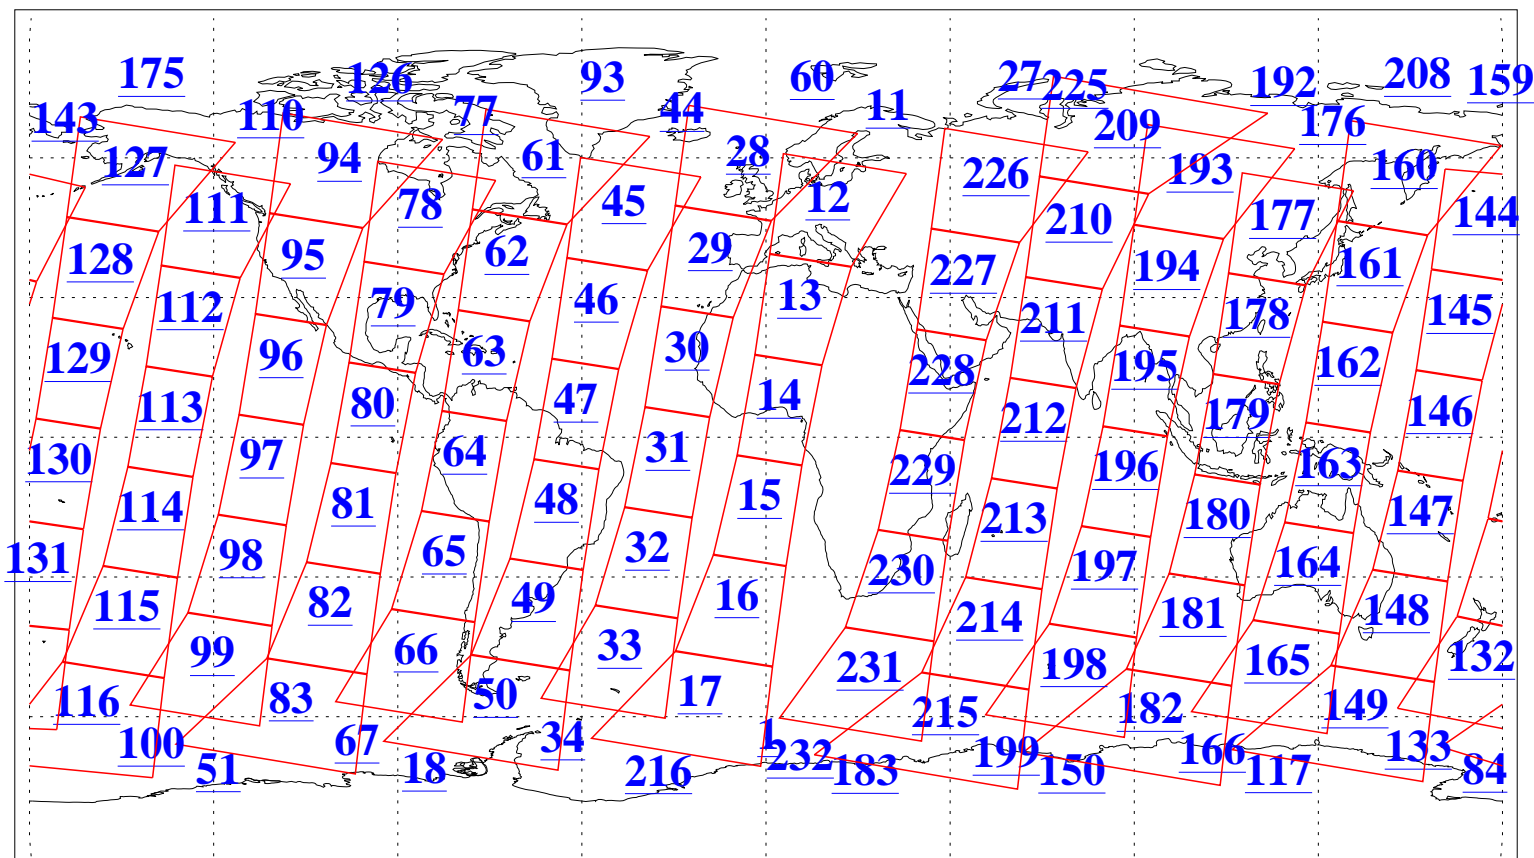

L1B Availability
AMSU Granules: 240
HSB Granules: 0
AIRS Granules: 240

8 Sep 2013
DoY 251
Aqua Day 4145
Granules: 1 to 120

Granules: 121 to 240

Legend: AMSU Available, HSB Available, AIRS Available

L1B Availability
AMSU Granules: 240
HSB Granules: 0
AIRS Granules: 240

8 Sep 2013
DoY 251
Aqua Day 4145
Ascending Granules

Descending Granules

Legend: AMSU Available, HSB Available, AIRS Available

L1B Availability
 AMSU Granules: 240
 HSB Granules: 0
 AIRS Granules: 240

8 Sep 2013
 DoY 251
 Aqua Day 4145

Northern Hemisphere Granules

Southern Hemisphere Granules

Legend: AMSU Available, ~~HSB Available~~, AIRS Available