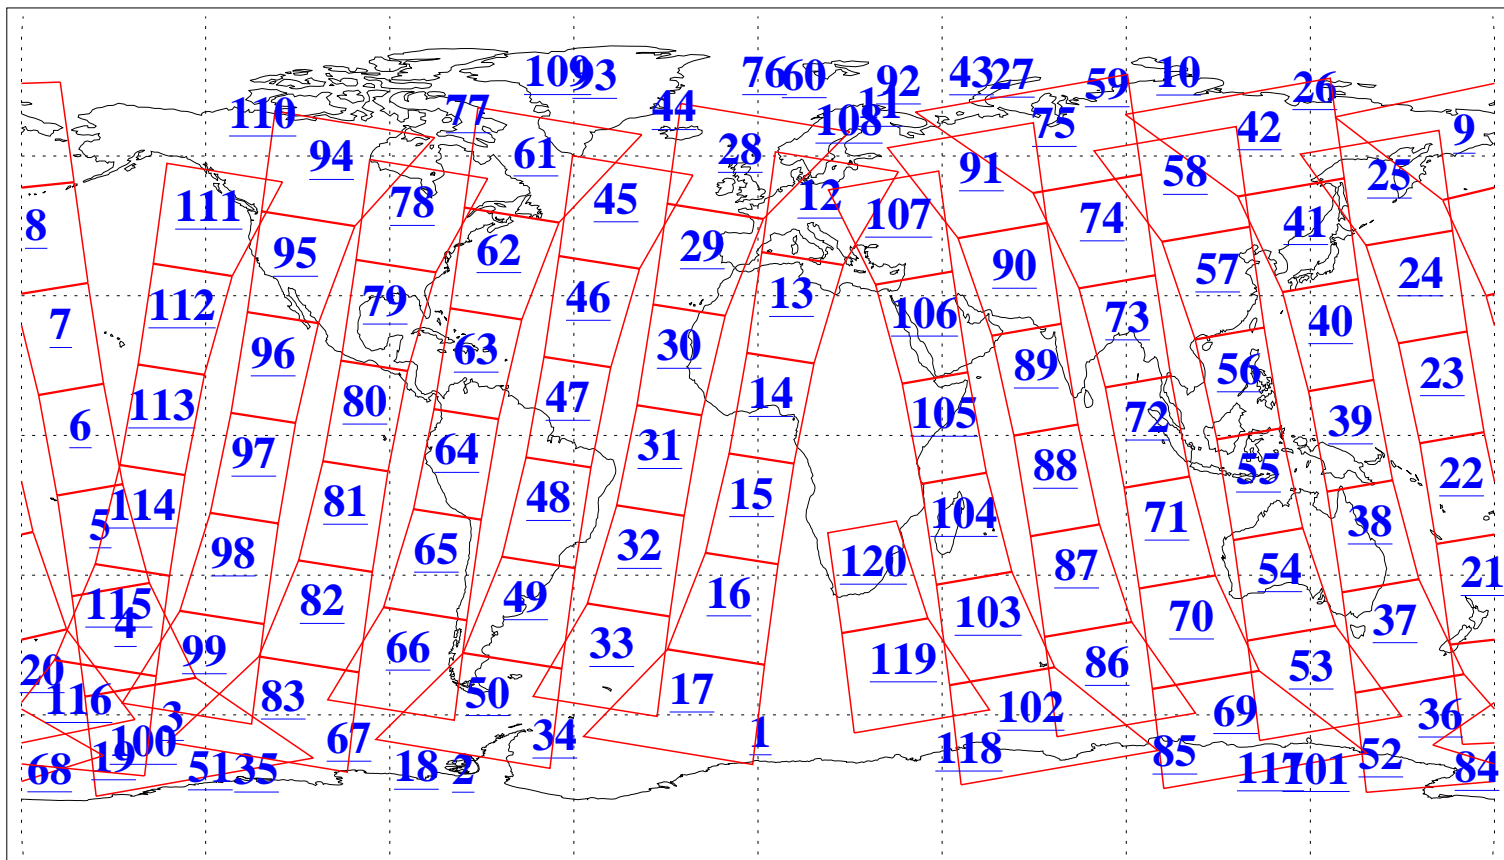

L1B Availability
AMSU Granules: 240
HSB Granules: 0
AIRS Granules: 240

8 Sep 2013
DoY 251
Aqua Day 4145
Granules: 1 to 120

Granules: 121 to 240

Legend: AMSU Available, HSB Available, AIRS Available

L1B Availability
AMSU Granules: 240
HSB Granules: 0
AIRS Granules: 240

8 Sep 2013
DoY 251
Aqua Day 4145
Ascending Granules

Descending Granules

Legend: AMSU Available, HSB Available, AIRS Available

L1B Availability
 AMSU Granules: 240
 HSB Granules: 0
 AIRS Granules: 240

8 Sep 2013
 DoY 251
 Aqua Day 4145

Northern Hemisphere Granules

Southern Hemisphere Granules

Legend: AMSU Available, ~~HSB Available~~, AIRS Available