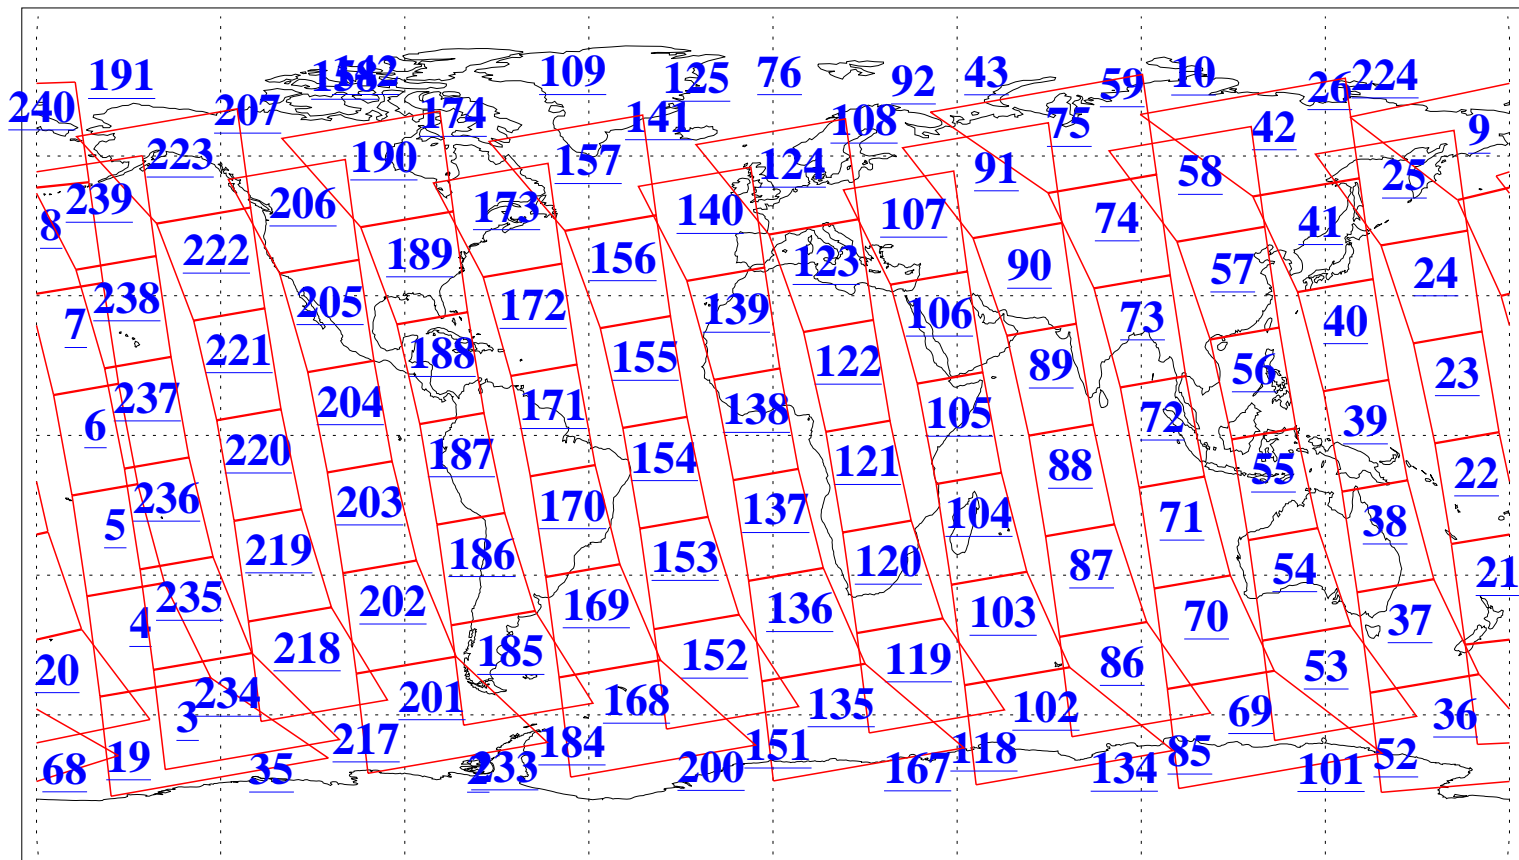

L1B Availability
AMSU Granules: 240
HSB Granules: 0
AIRS Granules: 240

8 Sep 2013
DoY 251
Aqua Day 4145
Granules: 1 to 120

Granules: 121 to 240

Legend: AMSU Available, HSB Available, AIRS Available

L1B Availability
AMSU Granules: 240
HSB Granules: 0
AIRS Granules: 240

8 Sep 2013
DoY 251
Aqua Day 4145
Ascending Granules

Descending Granules

Legend: AMSU Available, HSB Available, AIRS Available

L1B Availability
 AMSU Granules: 240
 HSB Granules: 0
 AIRS Granules: 240

8 Sep 2013
 DoY 251
 Aqua Day 4145