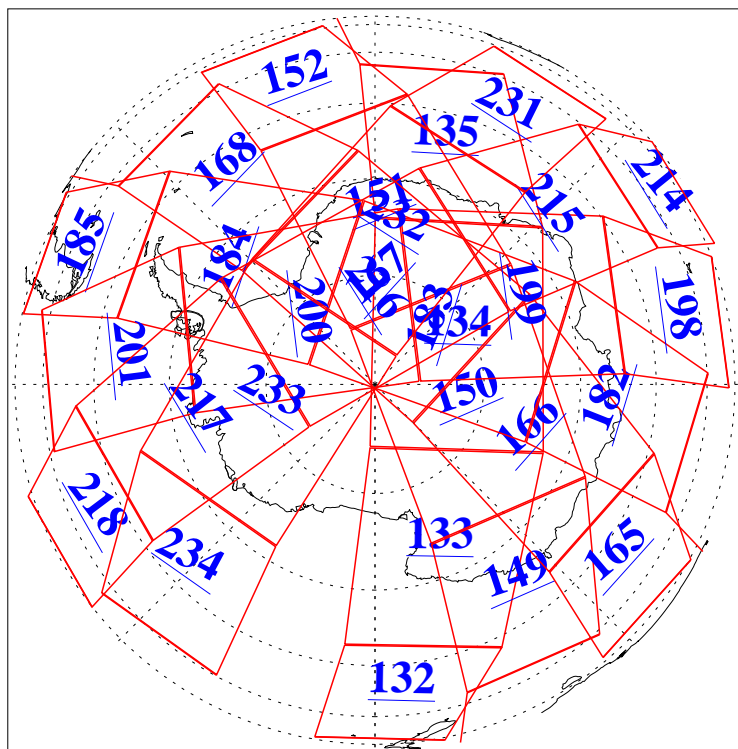

L1B Availability
AMSU Granules: 240
HSB Granules: 0
AIRS Granules: 240

8 Sep 2013
DoY 251
Aqua Day 4145
Granules: 1 to 120

Granules: 121 to 240

Legend: AMSU Available, HSB Available, AIRS Available

L1B Availability
AMSU Granules: 240
HSB Granules: 0
AIRS Granules: 240

8 Sep 2013
DoY 251
Aqua Day 4145
Ascending Granules

Descending Granules

Legend: AMSU Available, HSB Available, AIRS Available

L1B Availability
 AMSU Granules: 240
 HSB Granules: 0
 AIRS Granules: 240

8 Sep 2013
 DoY 251
 Aqua Day 4145

Northern Hemisphere Granules

Southern Hemisphere Granules

Legend: AMSU Available, ~~HSB Available~~, AIRS Available