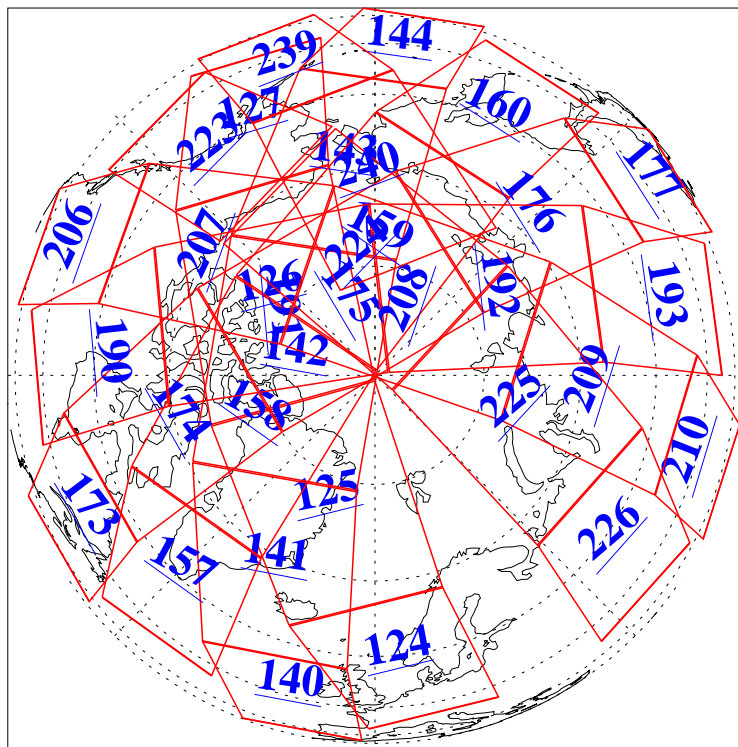

L1B Availability
AMSU Granules: 240
HSB Granules: 0
AIRS Granules: 240

8 Sep 2013
DoY 251
Aqua Day 4145
Granules: 1 to 120

Granules: 121 to 240

Legend: AMSU Available, HSB Available, AIRS Available

L1B Availability
AMSU Granules: 240
HSB Granules: 0
AIRS Granules: 240

8 Sep 2013
DoY 251
Aqua Day 4145
Ascending Granules

Descending Granules

Legend: AMSU Available, HSB Available, AIRS Available

L1B Availability
 AMSU Granules: 240
 HSB Granules: 0
 AIRS Granules: 240

8 Sep 2013
 DoY 251
 Aqua Day 4145

Northern Hemisphere Granules

Southern Hemisphere Granules

Legend: AMSU Available, ~~HSB Available~~, AIRS Available