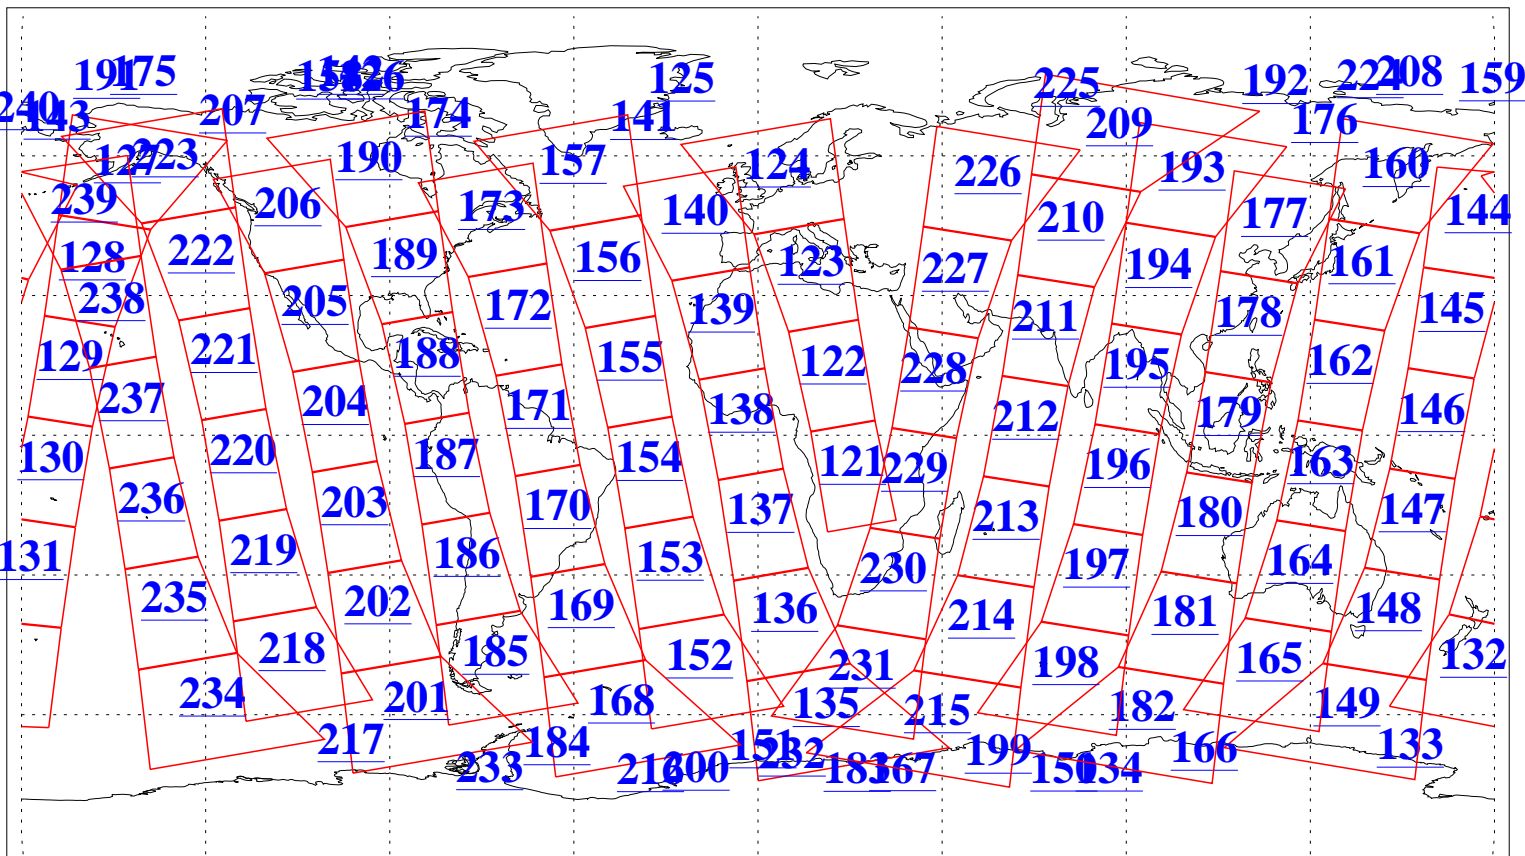

L1B Availability
AMSU Granules: 240
HSB Granules: 0
AIRS Granules: 240

8 Sep 2013
DoY 251
Aqua Day 4145
Granules: 1 to 120

Granules: 121 to 240

Legend: AMSU Available, HSB Available, AIRS Available

L1B Availability
AMSU Granules: 240
HSB Granules: 0
AIRS Granules: 240

8 Sep 2013
DoY 251
Aqua Day 4145
Ascending Granules

Descending Granules

Legend: AMSU Available, HSB Available, AIRS Available

L1B Availability
 AMSU Granules: 240
 HSB Granules: 0
 AIRS Granules: 240

8 Sep 2013
 DoY 251
 Aqua Day 4145