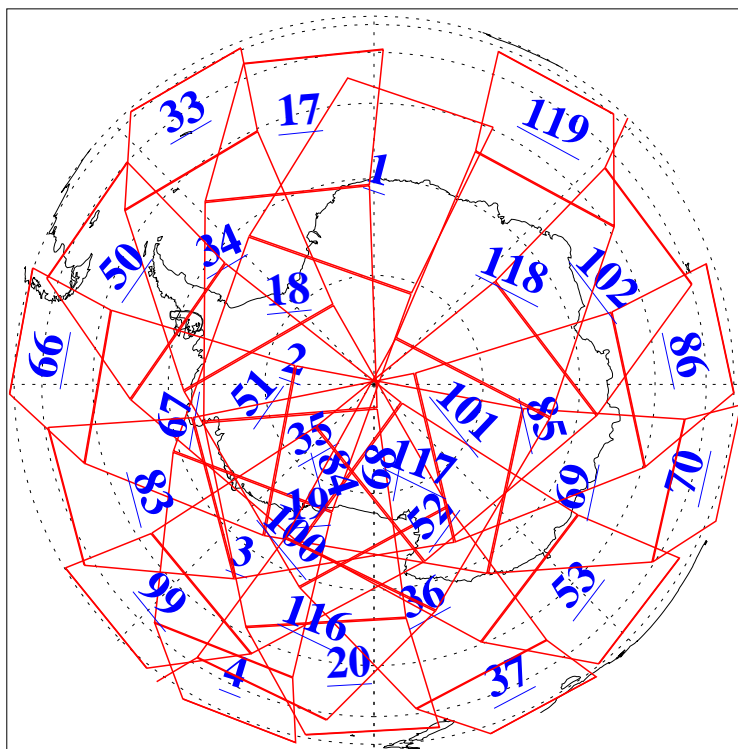

L1B Availability
AMSU Granules: 240
HSB Granules: 0
AIRS Granules: 240

8 Sep 2013
DoY 251
Aqua Day 4145
Granules: 1 to 120

Granules: 121 to 240

Legend: AMSU Available, HSB Available, AIRS Available

L1B Availability
AMSU Granules: 240
HSB Granules: 0
AIRS Granules: 240

8 Sep 2013
DoY 251
Aqua Day 4145
Ascending Granules

Descending Granules

Legend: AMSU Available, HSB Available, AIRS Available

L1B Availability
 AMSU Granules: 240
 HSB Granules: 0
 AIRS Granules: 240

8 Sep 2013
 DoY 251
 Aqua Day 4145

Northern Hemisphere Granules

Southern Hemisphere Granules

Legend: AMSU Available, ~~HSB Available~~, AIRS Available