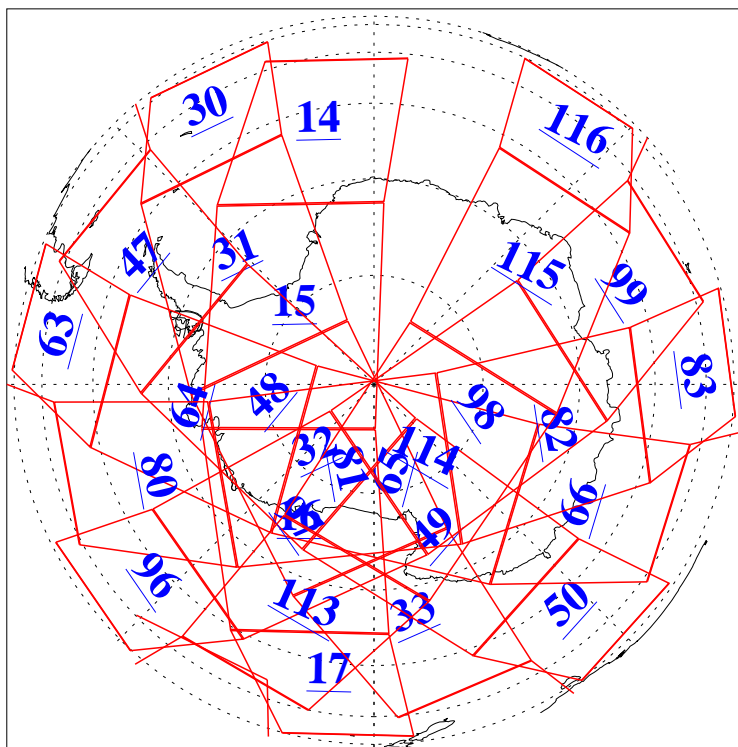

L1B Availability  
AMSU Granules: 240  
HSB Granules: 0  
AIRS Granules: 240

3 Sep 2013  
DoY 246  
Aqua Day 4140  
Granules: 1 to 120

Granules: 121 to 240

Legend: AMSU Available, HSB Available, AIRS Available

L1B Availability  
AMSU Granules: 240  
HSB Granules: 0  
AIRS Granules: 240

3 Sep 2013  
DoY 246  
Aqua Day 4140

Ascending Granules

Descending Granules

Legend: AMSU Available, HSB Available, AIRS Available

L1B Availability  
 AMSU Granules: 240  
 HSB Granules: 0  
 AIRS Granules: 240

3 Sep 2013  
 DoY 246  
 Aqua Day 4140

Northern Hemisphere Granules

Southern Hemisphere Granules

Legend: AMSU Available, HSB Available, AIRS Available