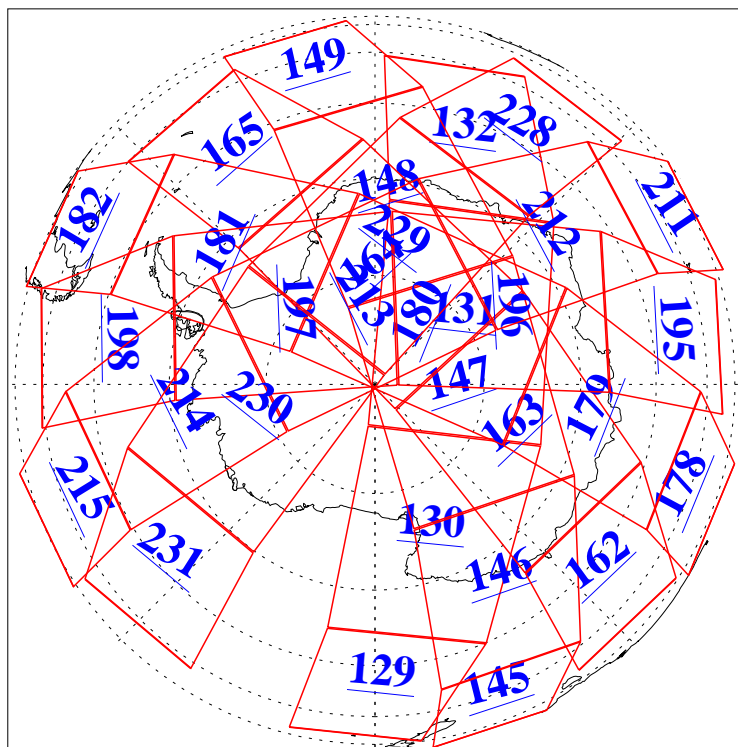

L1B Availability  
AMSU Granules: 240  
HSB Granules: 0  
AIRS Granules: 240

3 Sep 2013  
DoY 246  
Aqua Day 4140  
Granules: 1 to 120

Granules: 121 to 240

Legend: AMSU Available, HSB Available, AIRS Available

L1B Availability  
AMSU Granules: 240  
HSB Granules: 0  
AIRS Granules: 240

3 Sep 2013  
DoY 246  
Aqua Day 4140

Ascending Granules

Descending Granules

Legend: AMSU Available, HSB Available, AIRS Available

L1B Availability  
 AMSU Granules: 240  
 HSB Granules: 0  
 AIRS Granules: 240

3 Sep 2013  
 DoY 246  
 Aqua Day 4140

Northern Hemisphere Granules

Southern Hemisphere Granules

Legend: AMSU Available, HSB Available, AIRS Available