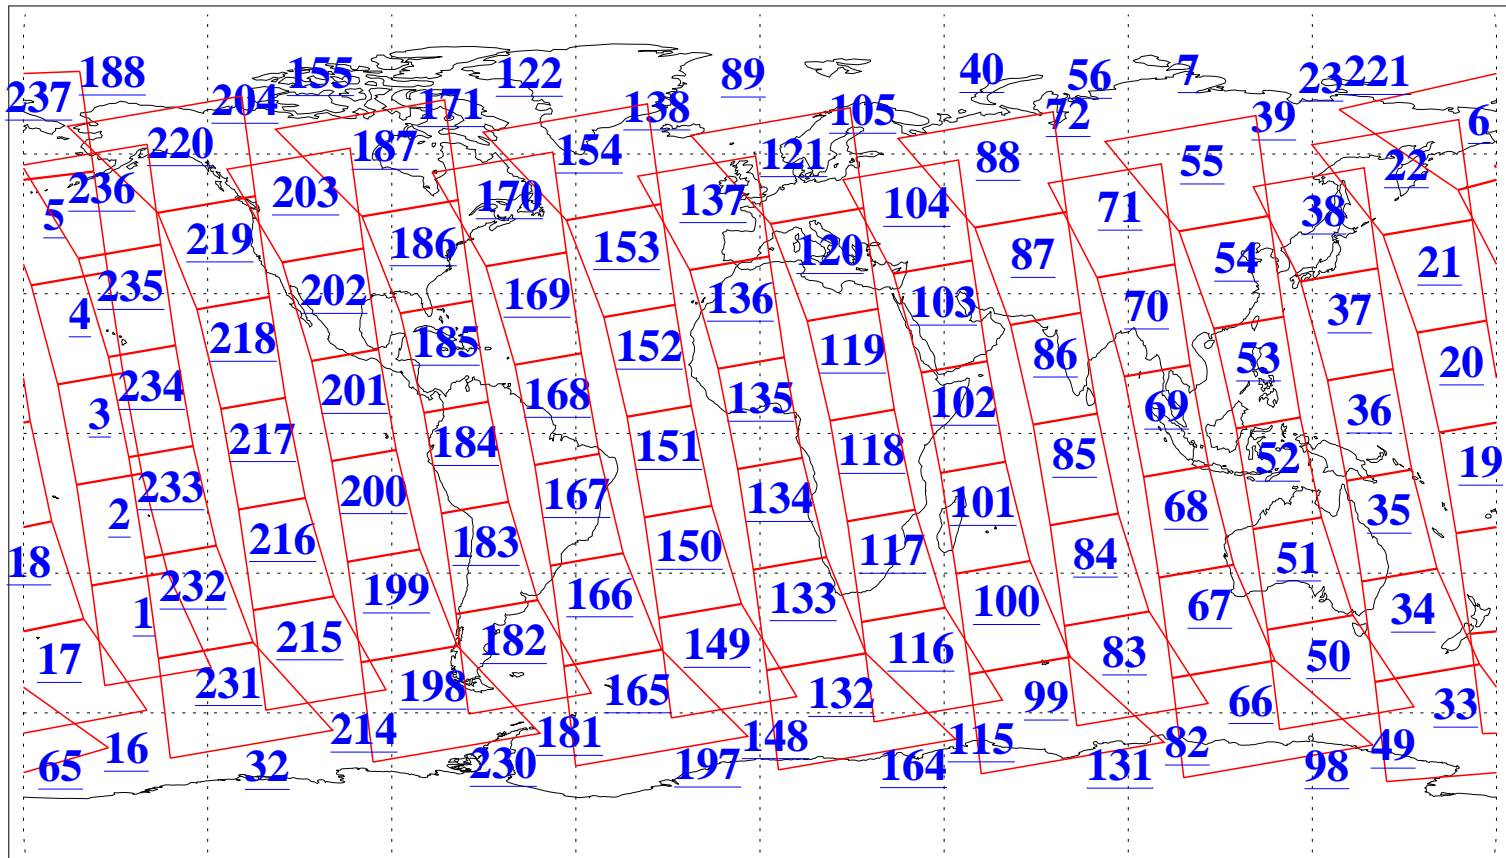

L1B Availability  
AMSU Granules: 240  
HSB Granules: 0  
AIRS Granules: 240

3 Sep 2013  
DoY 246  
Aqua Day 4140  
Granules: 1 to 120

Granules: 121 to 240

Legend: AMSU Available, HSB Available, AIRS Available

L1B Availability  
AMSU Granules: 240  
HSB Granules: 0  
AIRS Granules: 240

3 Sep 2013  
DoY 246  
Aqua Day 4140

Ascending Granules

Descending Granules

Legend: AMSU Available, HSB Available, AIRS Available

L1B Availability  
 AMSU Granules: 240  
 HSB Granules: 0  
 AIRS Granules: 240

3 Sep 2013  
 DoY 246  
 Aqua Day 4140

Northern Hemisphere Granules

Southern Hemisphere Granules

Legend: AMSU Available, HSB Available, AIRS Available