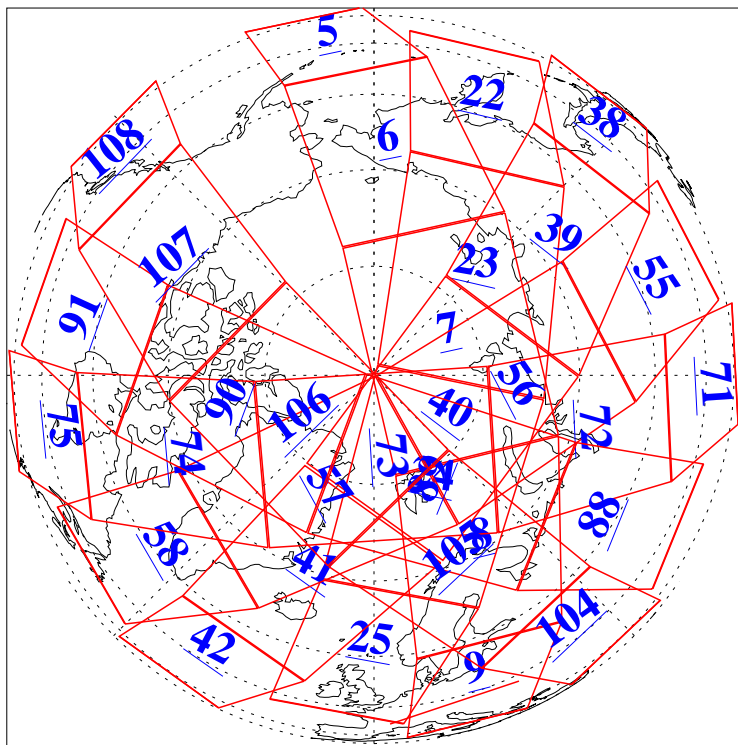

L1B Availability  
AMSU Granules: 240  
HSB Granules: 0  
AIRS Granules: 240

3 Sep 2013  
DoY 246  
Aqua Day 4140  
Granules: 1 to 120

Granules: 121 to 240

Legend: AMSU Available, HSB Available, AIRS Available

L1B Availability  
AMSU Granules: 240  
HSB Granules: 0  
AIRS Granules: 240

3 Sep 2013  
DoY 246  
Aqua Day 4140

Ascending Granules

Descending Granules

Legend: AMSU Available, HSB Available, AIRS Available

L1B Availability  
 AMSU Granules: 240  
 HSB Granules: 0  
 AIRS Granules: 240

3 Sep 2013  
 DoY 246  
 Aqua Day 4140

Northern Hemisphere Granules

Southern Hemisphere Granules

Legend: AMSU Available, HSB Available, AIRS Available