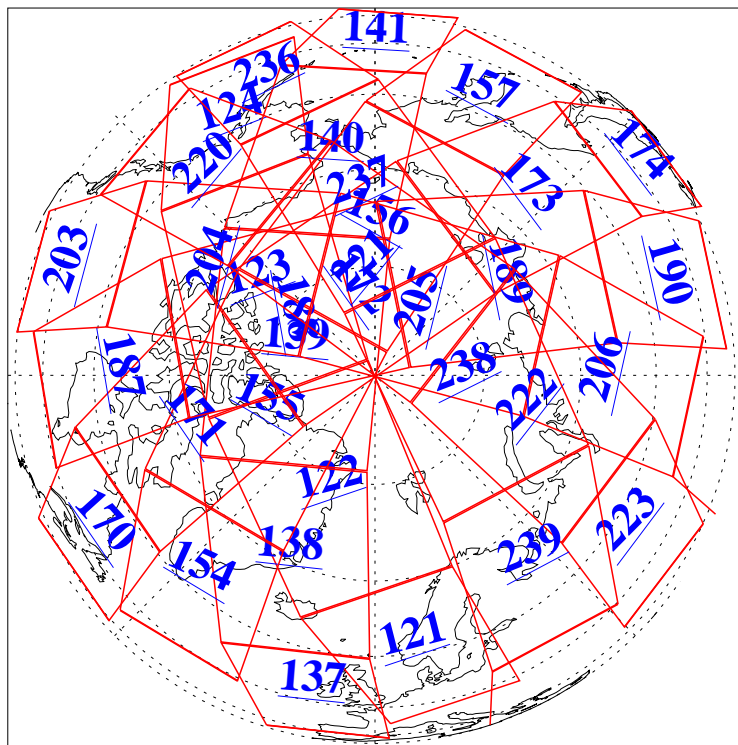

L1B Availability  
AMSU Granules: 240  
HSB Granules: 0  
AIRS Granules: 240

3 Sep 2013  
DoY 246  
Aqua Day 4140

Ascending Granules

Descending Granules

Legend: AMSU Available, HSB Available, AIRS Available

L1B Availability  
 AMSU Granules: 240  
 HSB Granules: 0  
 AIRS Granules: 240

3 Sep 2013  
 DoY 246  
 Aqua Day 4140

Northern Hemisphere Granules

Southern Hemisphere Granules

Legend: AMSU Available, HSB Available, AIRS Available