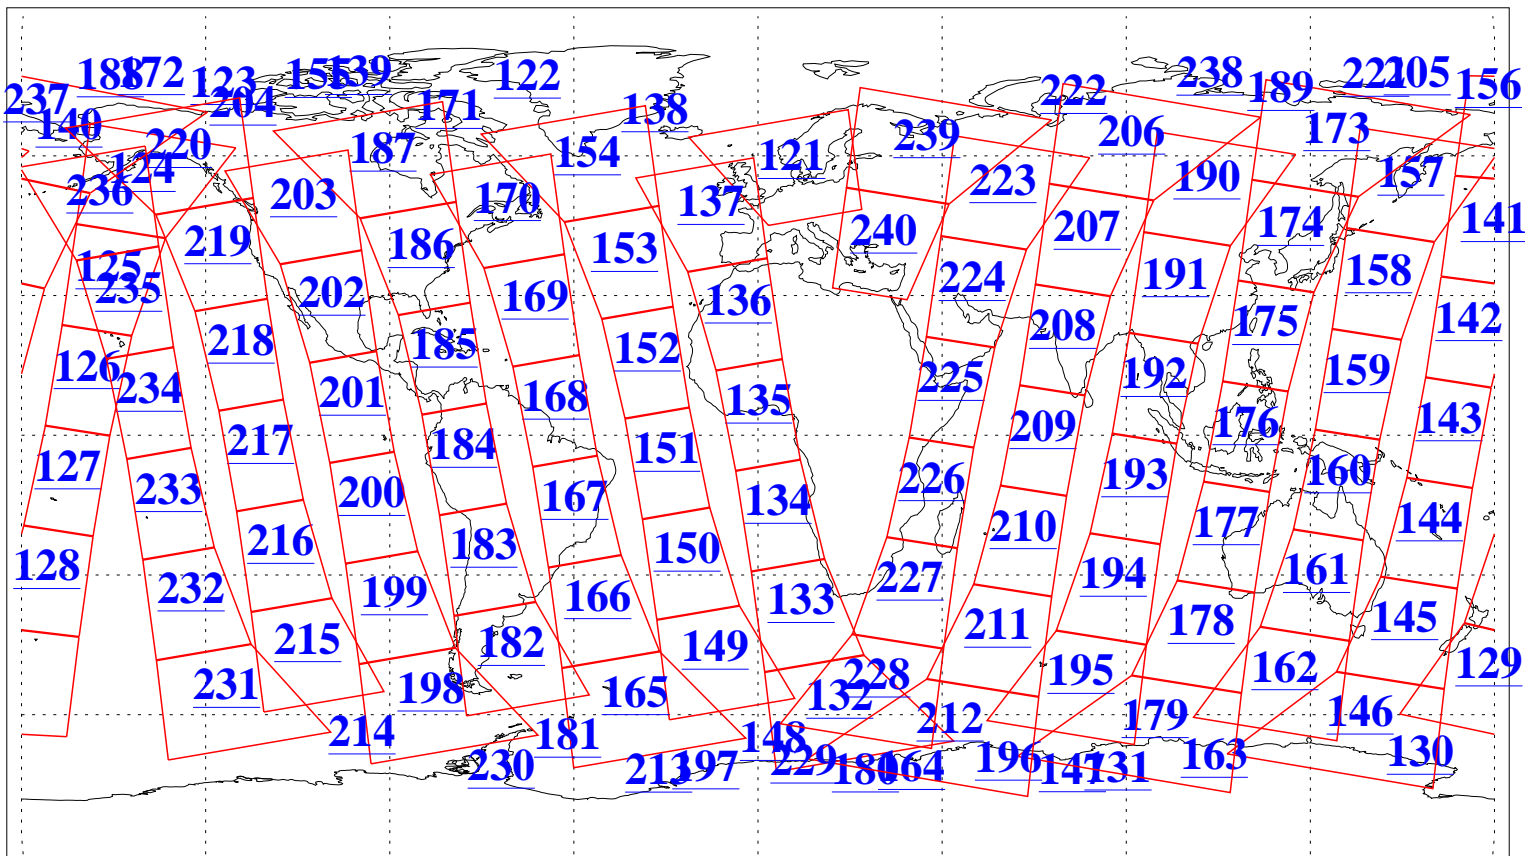

L1B Availability  
AMSU Granules: 240  
HSB Granules: 0  
AIRS Granules: 240

3 Sep 2013  
DoY 246  
Aqua Day 4140  
Granules: 1 to 120

Granules: 121 to 240

Legend: AMSU Available, HSB Available, AIRS Available

L1B Availability  
AMSU Granules: 240  
HSB Granules: 0  
AIRS Granules: 240

3 Sep 2013  
DoY 246  
Aqua Day 4140

Ascending Granules

Descending Granules

Legend: AMSU Available, HSB Available, AIRS Available

L1B Availability  
 AMSU Granules: 240  
 HSB Granules: 0  
 AIRS Granules: 240

3 Sep 2013  
 DoY 246  
 Aqua Day 4140

Northern Hemisphere Granules

Southern Hemisphere Granules

Legend: AMSU Available, HSB Available, AIRS Available