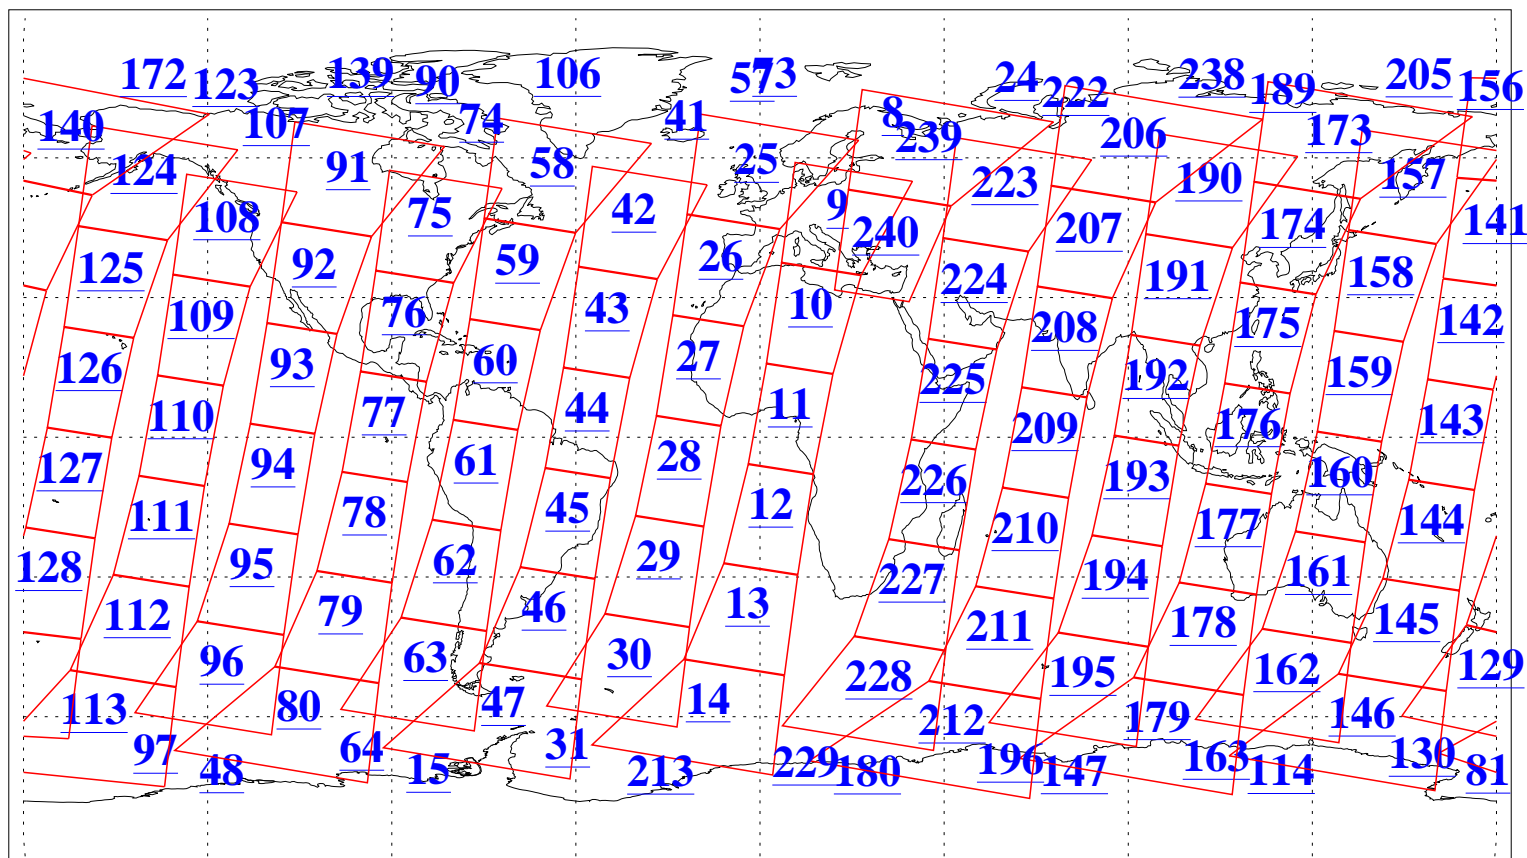

L1B Availability  
AMSU Granules: 240  
HSB Granules: 0  
AIRS Granules: 240

3 Sep 2013  
DoY 246  
Aqua Day 4140  
Granules: 1 to 120

Granules: 121 to 240

Legend: AMSU Available, HSB Available, AIRS Available

L1B Availability  
AMSU Granules: 240  
HSB Granules: 0  
AIRS Granules: 240

3 Sep 2013  
DoY 246  
Aqua Day 4140

Ascending Granules

Descending Granules

Legend: AMSU Available, HSB Available, AIRS Available

L1B Availability  
 AMSU Granules: 240  
 HSB Granules: 0  
 AIRS Granules: 240

3 Sep 2013  
 DoY 246  
 Aqua Day 4140

Northern Hemisphere Granules

Southern Hemisphere Granules

Legend: AMSU Available, HSB Available, AIRS Available