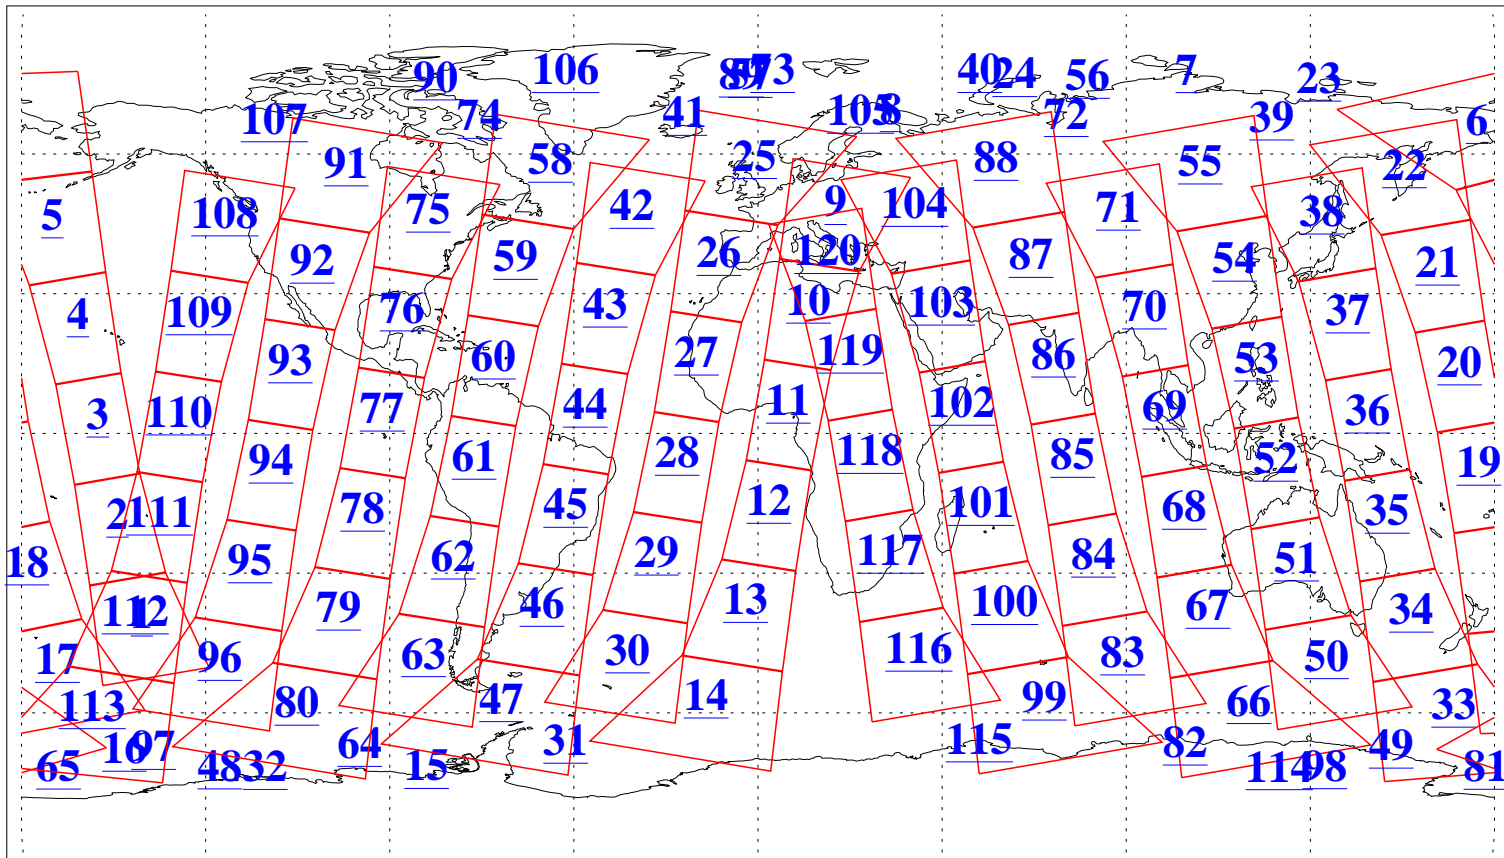

L1B Availability  
AMSU Granules: 240  
HSB Granules: 0  
AIRS Granules: 240

3 Sep 2013  
DoY 246  
Aqua Day 4140  
Granules: 1 to 120

Granules: 121 to 240

Legend: AMSU Available, HSB Available, AIRS Available

L1B Availability  
AMSU Granules: 240  
HSB Granules: 0  
AIRS Granules: 240

3 Sep 2013  
DoY 246  
Aqua Day 4140

Ascending Granules

Descending Granules

Legend: AMSU Available, HSB Available, AIRS Available

L1B Availability  
 AMSU Granules: 240  
 HSB Granules: 0  
 AIRS Granules: 240

3 Sep 2013  
 DoY 246  
 Aqua Day 4140

Northern Hemisphere Granules

Southern Hemisphere Granules

Legend: AMSU Available, HSB Available, AIRS Available