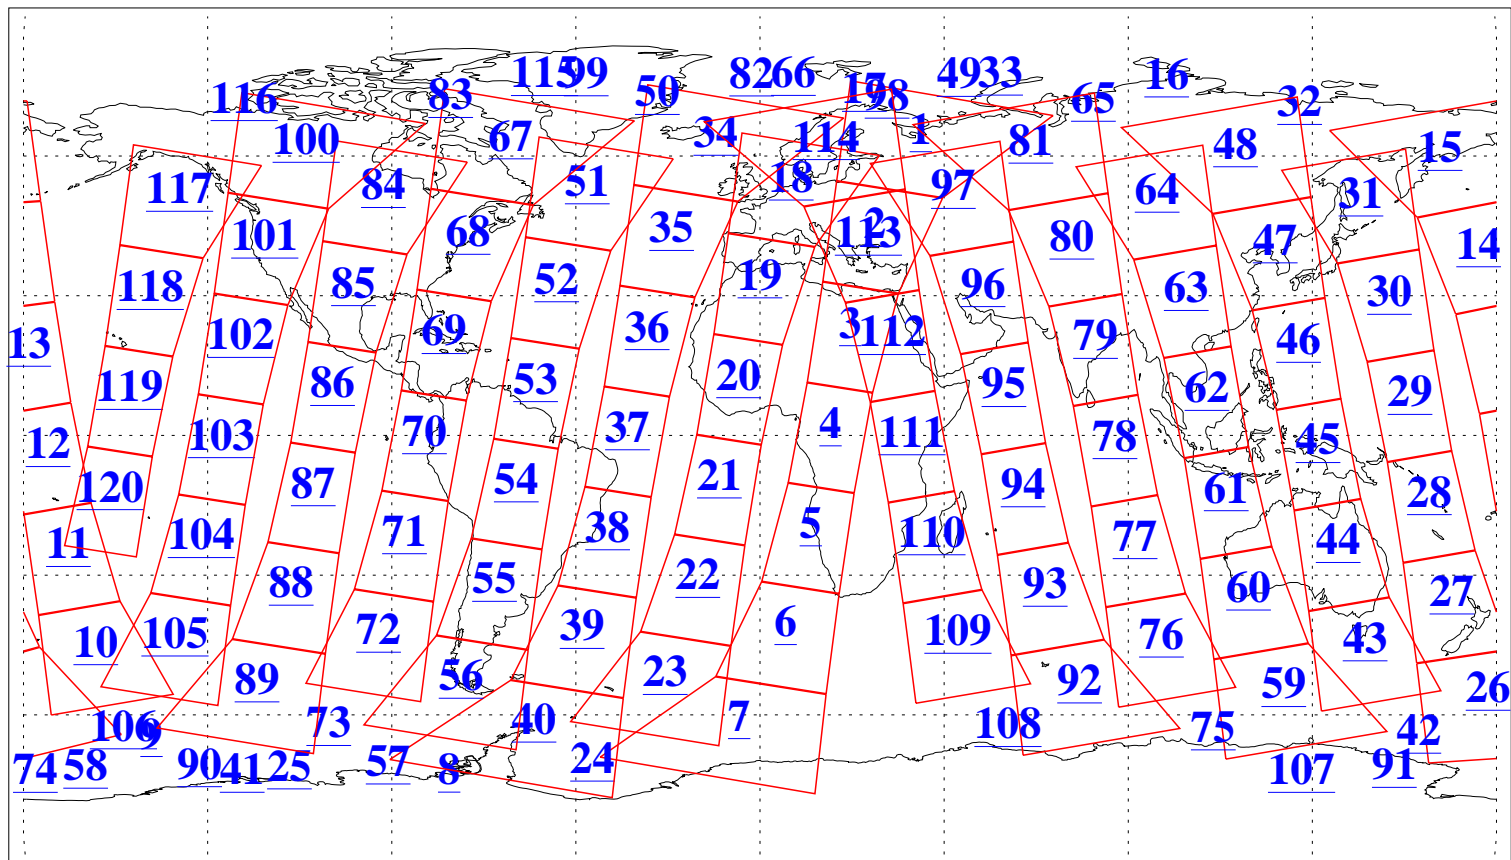

L1B Availability
AMSU Granules: 240
HSB Granules: 0
AIRS Granules: 240

2 Sep 2013
DoY 245
Aqua Day 4139
Granules: 1 to 120

Granules: 121 to 240

Legend: AMSU Available, HSB Available, AIRS Available

L1B Availability
AMSU Granules: 240
HSB Granules: 0
AIRS Granules: 240

2 Sep 2013
DoY 245
Aqua Day 4139

Ascending Granules

Descending Granules

Legend: AMSU Available, HSB Available, AIRS Available

L1B Availability
 AMSU Granules: 240
 HSB Granules: 0
 AIRS Granules: 240

2 Sep 2013
 DoY 245
 Aqua Day 4139

Northern Hemisphere Granules

Southern Hemisphere Granules

Legend: AMSU Available, HSB Available, AIRS Available