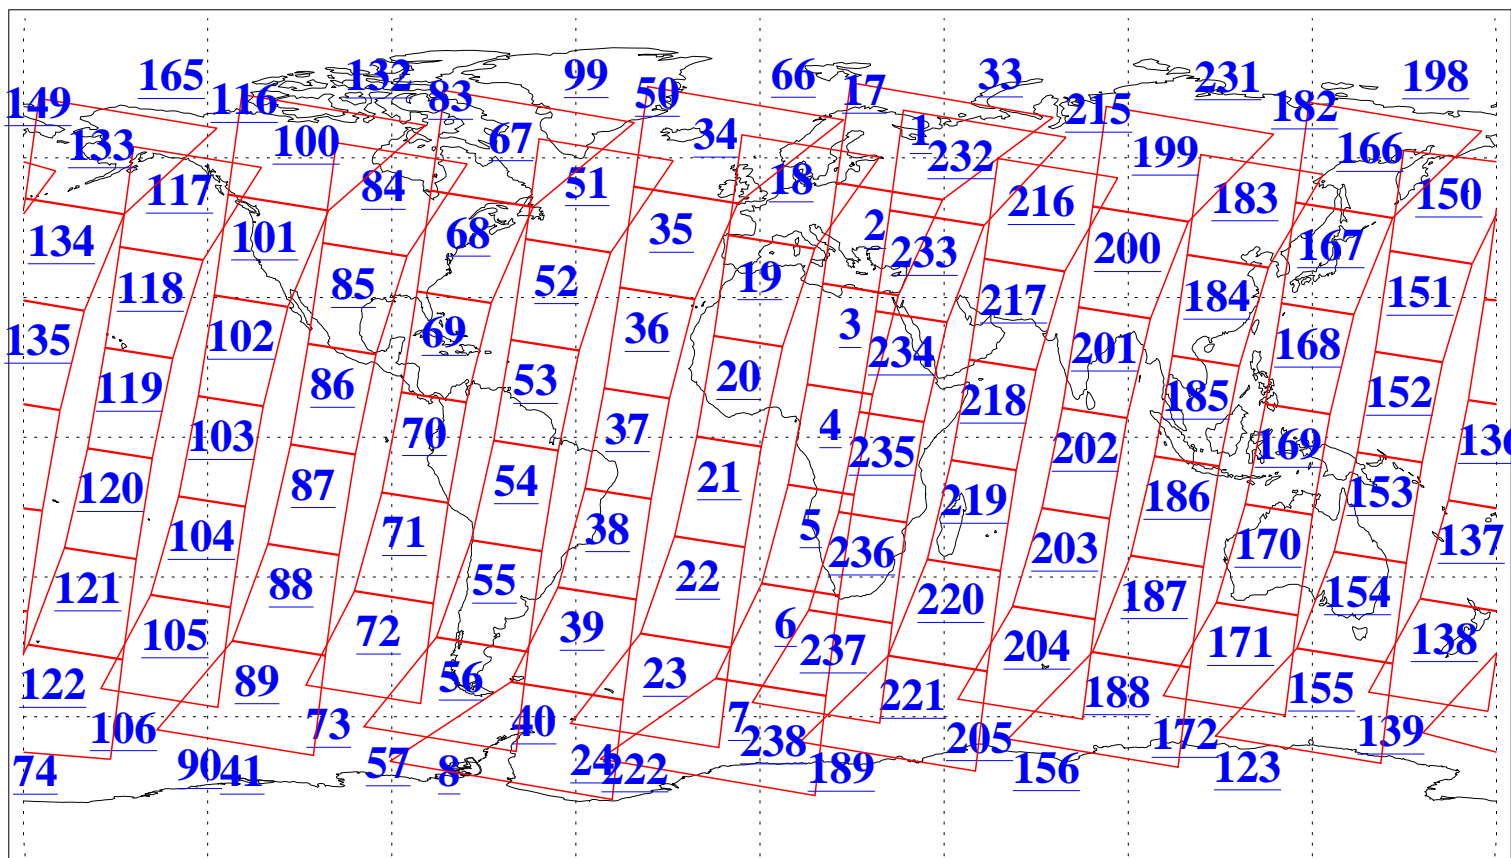

L1B Availability
AMSU Granules: 240
HSB Granules: 0
AIRS Granules: 240

2 Sep 2013
DoY 245
Aqua Day 4139
Granules: 1 to 120

Granules: 121 to 240

Legend: AMSU Available, HSB Available, AIRS Available

L1B Availability
AMSU Granules: 240
HSB Granules: 0
AIRS Granules: 240

2 Sep 2013
DoY 245
Aqua Day 4139

Ascending Granules

Descending Granules

Legend: AMSU Available, HSB Available, AIRS Available

L1B Availability
 AMSU Granules: 240
 HSB Granules: 0
 AIRS Granules: 240

2 Sep 2013
 DoY 245
 Aqua Day 4139

Northern Hemisphere Granules

Southern Hemisphere Granules

Legend: AMSU Available, HSB Available, AIRS Available