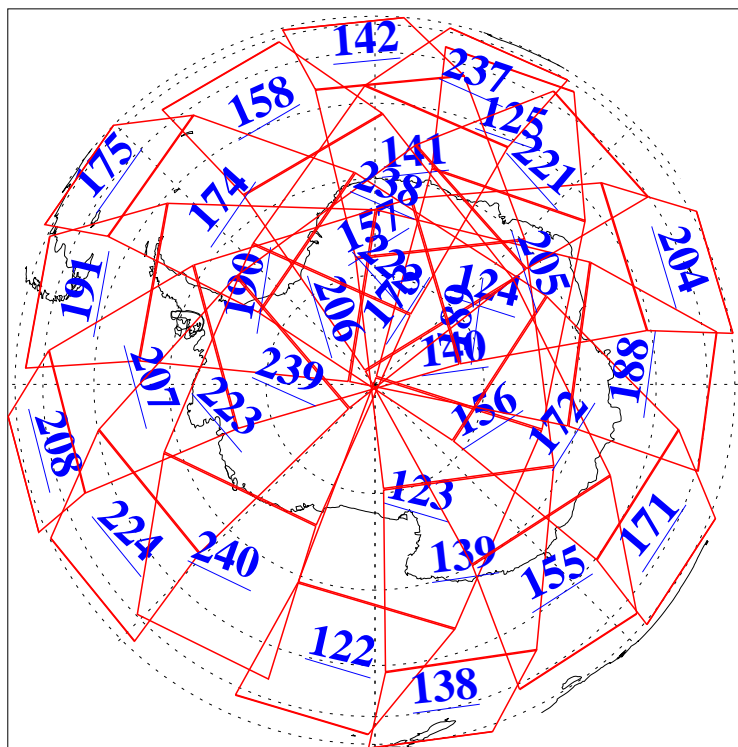

L1B Availability
AMSU Granules: 240
HSB Granules: 0
AIRS Granules: 240

2 Sep 2013
DoY 245
Aqua Day 4139
Granules: 1 to 120

Granules: 121 to 240

Legend: AMSU Available, HSB Available, AIRS Available

L1B Availability
AMSU Granules: 240
HSB Granules: 0
AIRS Granules: 240

2 Sep 2013
DoY 245
Aqua Day 4139

Ascending Granules

Descending Granules

Legend: AMSU Available, HSB Available, AIRS Available

L1B Availability
 AMSU Granules: 240
 HSB Granules: 0
 AIRS Granules: 240

2 Sep 2013
 DoY 245
 Aqua Day 4139

Northern Hemisphere Granules

Southern Hemisphere Granules

Legend: AMSU Available, HSB Available, AIRS Available