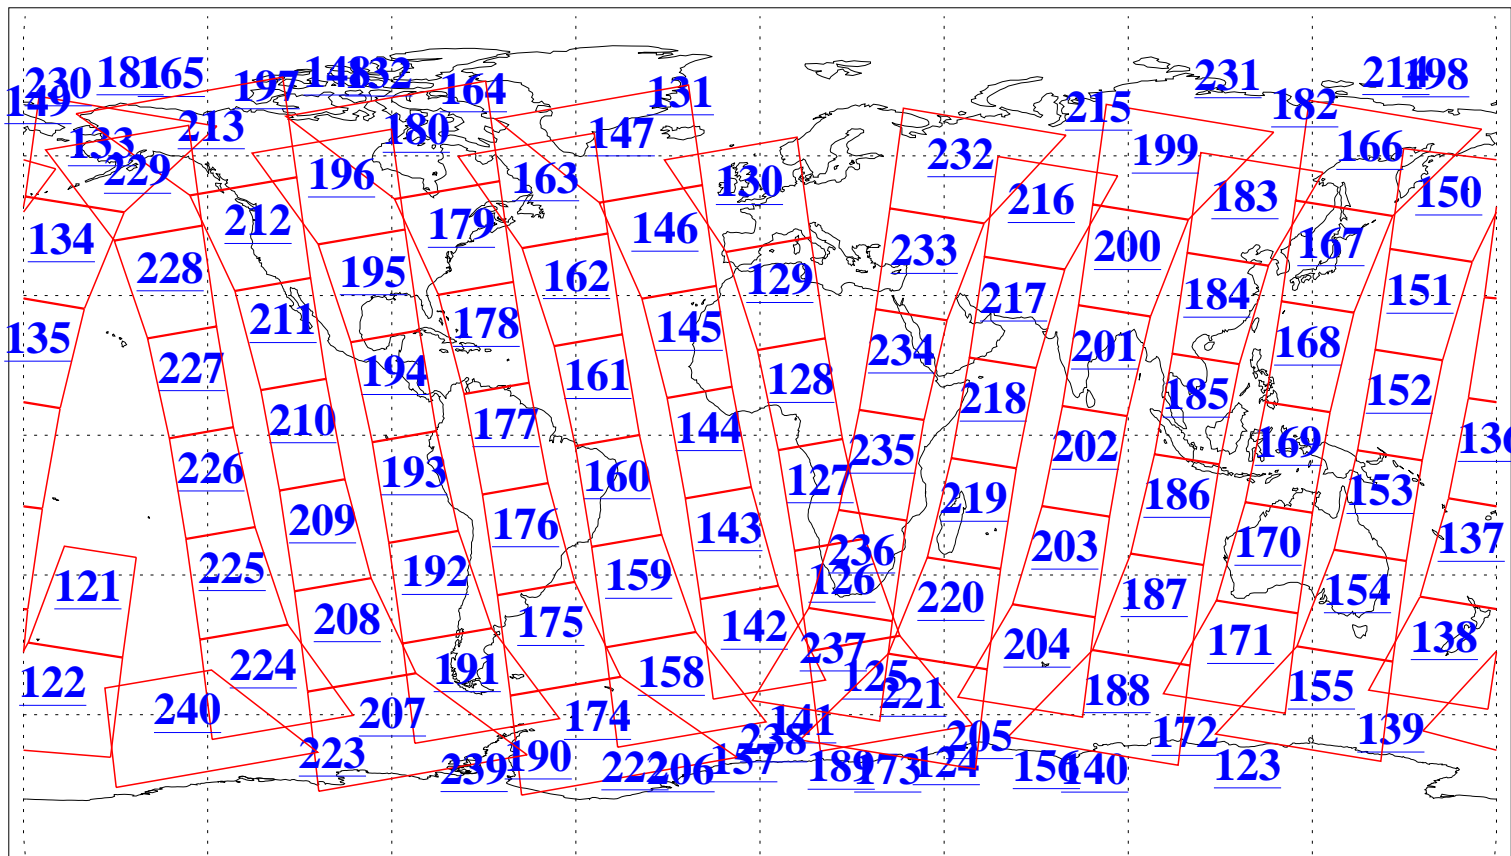

L1B Availability
AMSU Granules: 240
HSB Granules: 0
AIRS Granules: 240

2 Sep 2013
DoY 245
Aqua Day 4139
Granules: 1 to 120

Granules: 121 to 240

Legend: AMSU Available, HSB Available, AIRS Available

L1B Availability
AMSU Granules: 240
HSB Granules: 0
AIRS Granules: 240

2 Sep 2013
DoY 245
Aqua Day 4139

Ascending Granules

Descending Granules

Legend: AMSU Available, HSB Available, AIRS Available

L1B Availability
 AMSU Granules: 240
 HSB Granules: 0
 AIRS Granules: 240

2 Sep 2013
 DoY 245
 Aqua Day 4139

Northern Hemisphere Granules

Southern Hemisphere Granules

Legend: AMSU Available, HSB Available, AIRS Available