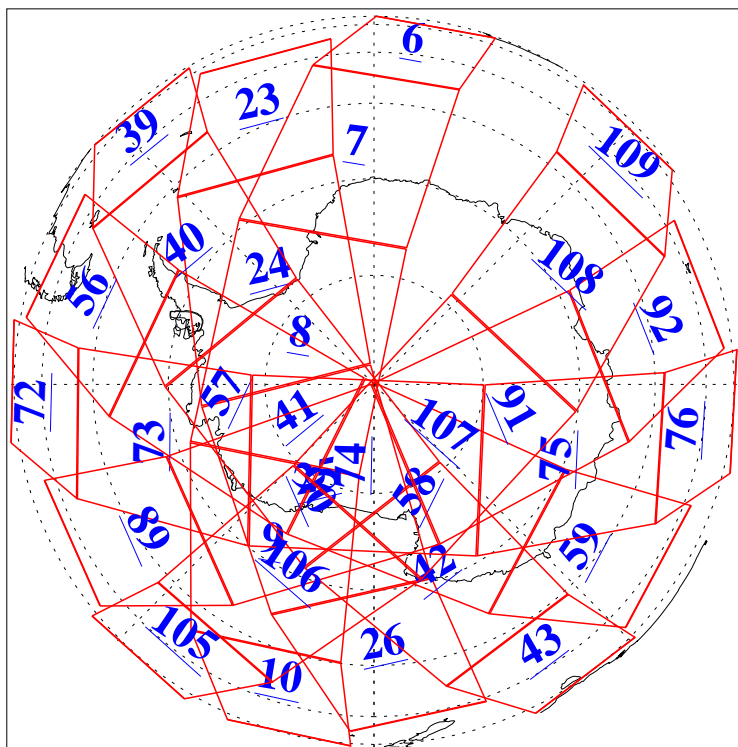

L1B Availability
AMSU Granules: 240
HSB Granules: 0
AIRS Granules: 240

2 Sep 2013
DoY 245
Aqua Day 4139
Granules: 1 to 120

Granules: 121 to 240

Legend: AMSU Available, HSB Available, AIRS Available

L1B Availability
AMSU Granules: 240
HSB Granules: 0
AIRS Granules: 240

2 Sep 2013
DoY 245
Aqua Day 4139

Ascending Granules

Descending Granules

Legend: AMSU Available, HSB Available, AIRS Available

L1B Availability
 AMSU Granules: 240
 HSB Granules: 0
 AIRS Granules: 240

2 Sep 2013
 DoY 245
 Aqua Day 4139

Northern Hemisphere Granules

Southern Hemisphere Granules

Legend: AMSU Available, HSB Available, AIRS Available