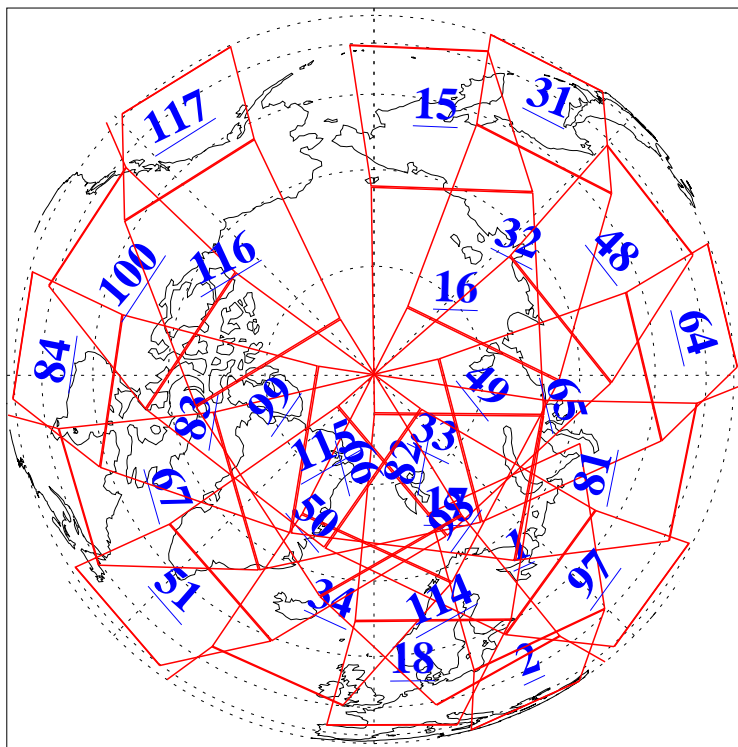

L1B Availability
AMSU Granules: 240
HSB Granules: 0
AIRS Granules: 240

2 Sep 2013
DoY 245
Aqua Day 4139
Granules: 1 to 120

Granules: 121 to 240

Legend: AMSU Available, HSB Available, AIRS Available

L1B Availability
AMSU Granules: 240
HSB Granules: 0
AIRS Granules: 240

2 Sep 2013
DoY 245
Aqua Day 4139

Ascending Granules

Descending Granules

Legend: AMSU Available, HSB Available, AIRS Available

L1B Availability
 AMSU Granules: 240
 HSB Granules: 0
 AIRS Granules: 240

2 Sep 2013
 DoY 245
 Aqua Day 4139

Northern Hemisphere Granules

Southern Hemisphere Granules

Legend: AMSU Available, HSB Available, AIRS Available