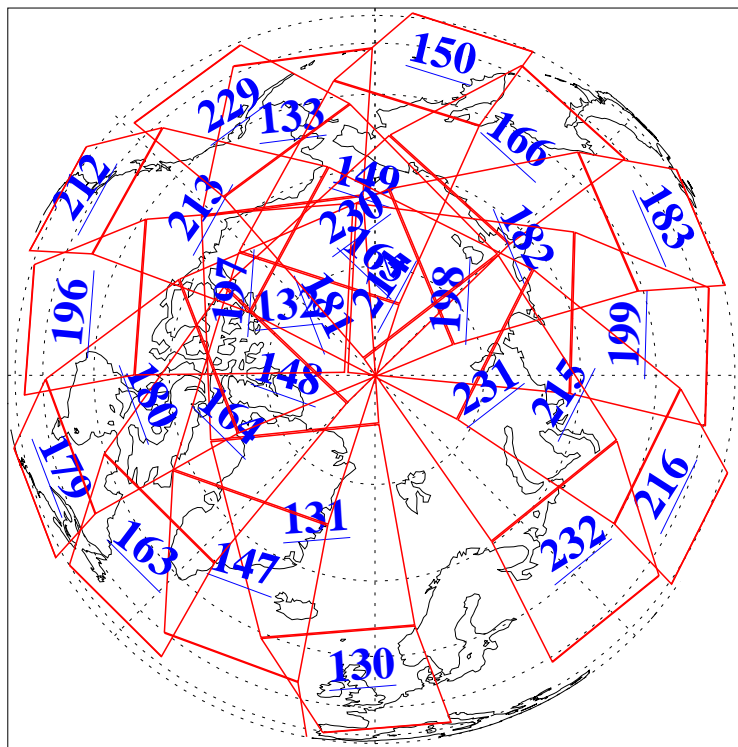

2 Sep 2013
DoY 245
Aqua Day 4139

Ascending Granules

Descending Granules

Legend: AMSU Available, HSB Available, AIRS Available

L1B Availability
 AMSU Granules: 240
 HSB Granules: 0
 AIRS Granules: 240

2 Sep 2013
 DoY 245
 Aqua Day 4139

Northern Hemisphere Granules

Southern Hemisphere Granules

Legend: AMSU Available, HSB Available, AIRS Available