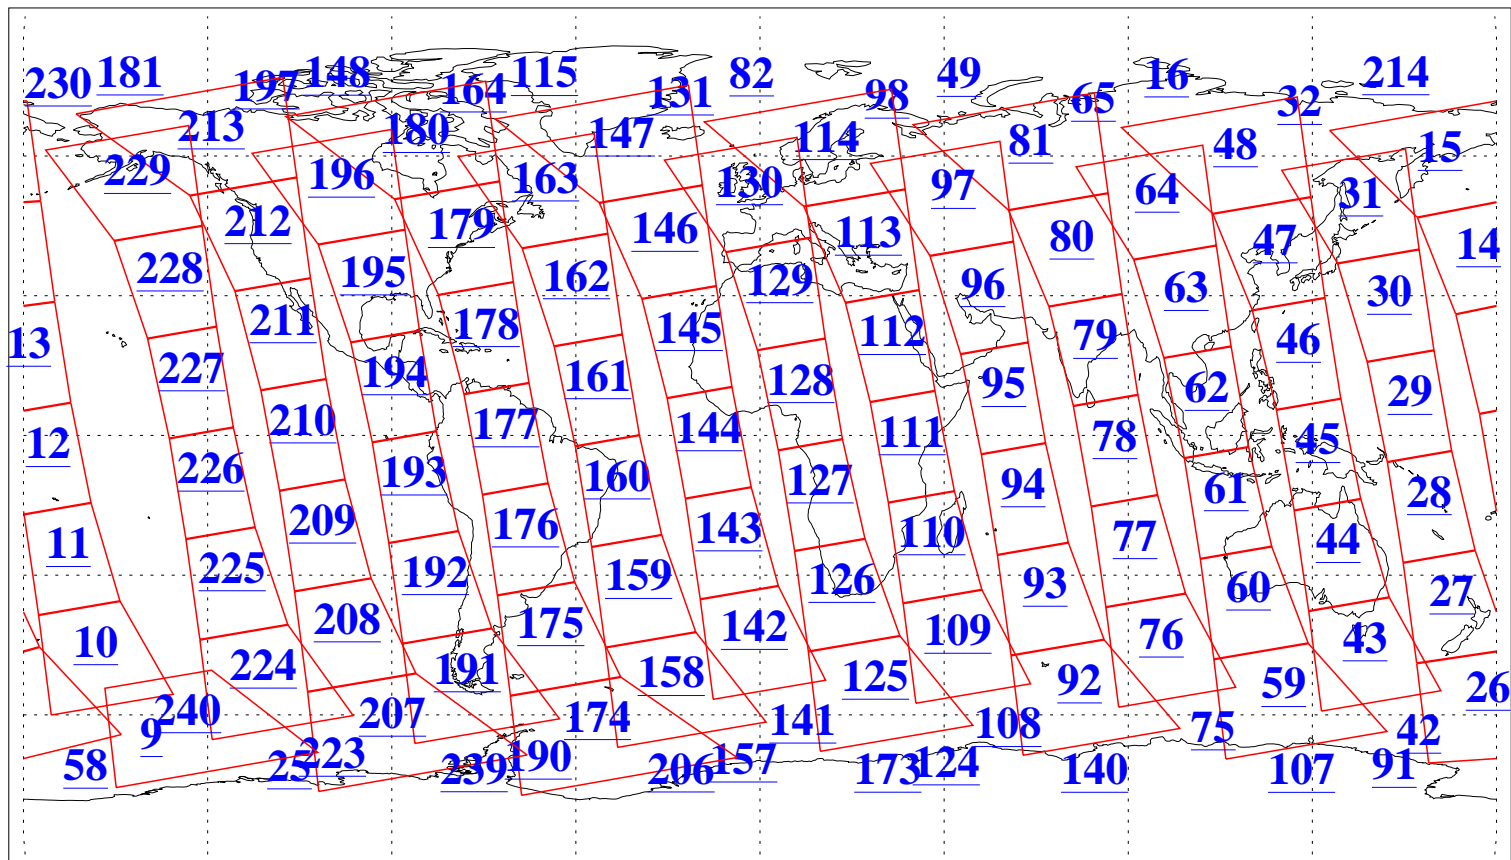

L1B Availability
AMSU Granules: 240
HSB Granules: 0
AIRS Granules: 240

2 Sep 2013
DoY 245
Aqua Day 4139
Granules: 1 to 120

Granules: 121 to 240

Legend: AMSU Available, HSB Available, AIRS Available

L1B Availability
AMSU Granules: 240
HSB Granules: 0
AIRS Granules: 240

2 Sep 2013
DoY 245
Aqua Day 4139

Ascending Granules

Descending Granules

Legend: AMSU Available, HSB Available, AIRS Available

L1B Availability
 AMSU Granules: 240
 HSB Granules: 0
 AIRS Granules: 240

2 Sep 2013
 DoY 245
 Aqua Day 4139

Northern Hemisphere Granules

Southern Hemisphere Granules

Legend: AMSU Available, HSB Available, AIRS Available