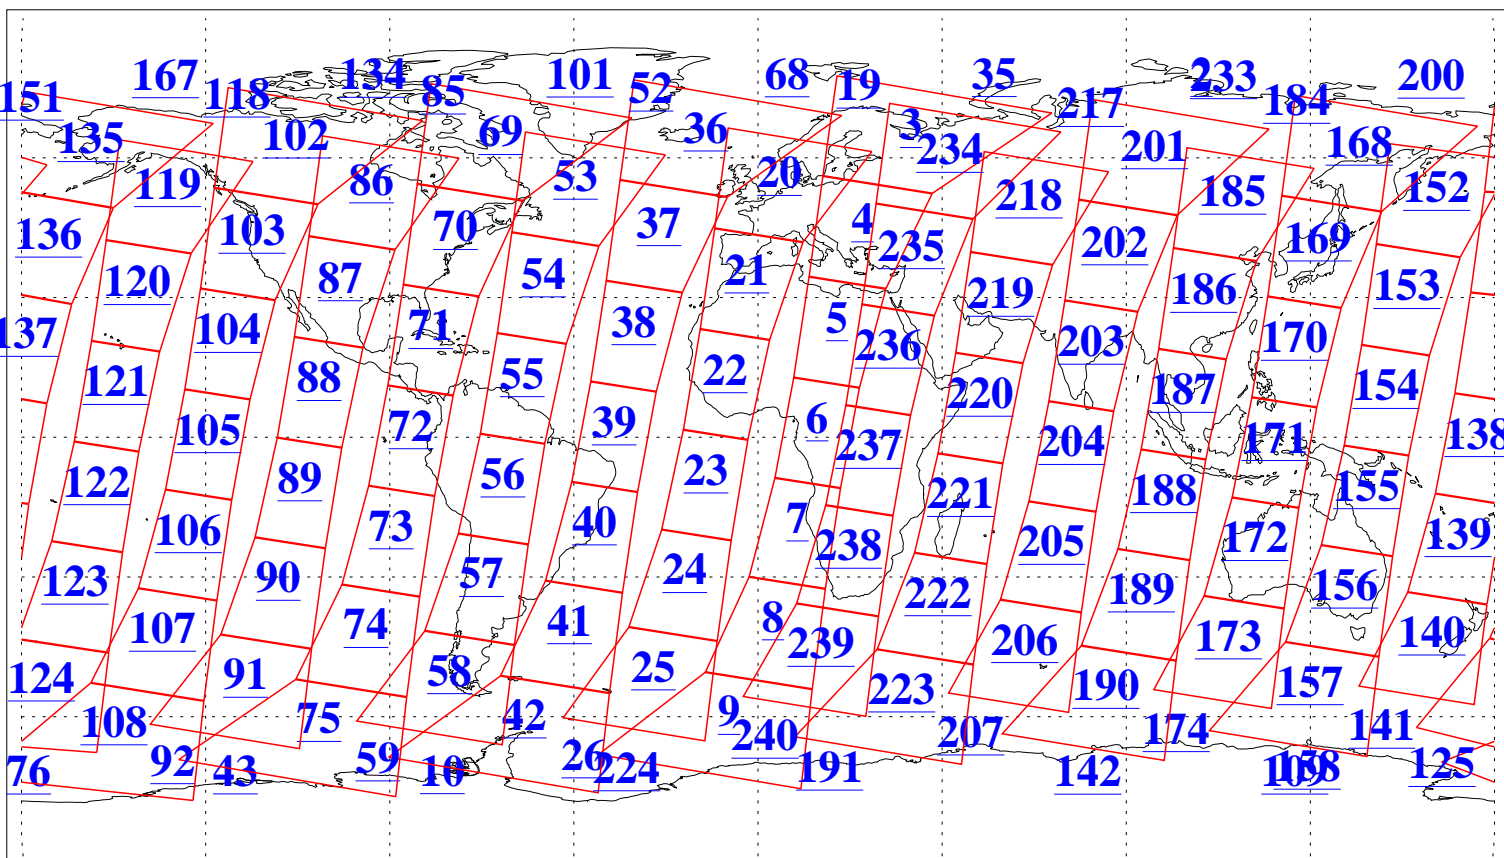

L1B Availability
AMSU Granules: 240
HSB Granules: 0
AIRS Granules: 240

31 Aug 2013
DoY 243
Aqua Day 4137
Granules: 1 to 120

Granules: 121 to 240

Legend: AMSU Available, HSB Available, AIRS Available

L1B Availability
AMSU Granules: 240
HSB Granules: 0
AIRS Granules: 240

31 Aug 2013
DoY 243
Aqua Day 4137

Ascending Granules

Descending Granules

Legend: AMSU Available, HSB Available, AIRS Available

L1B Availability
 AMSU Granules: 240
 HSB Granules: 0
 AIRS Granules: 240

31 Aug 2013
 DoY 243
 Aqua Day 4137

Northern Hemisphere Granules

Southern Hemisphere Granules

Legend: AMSU Available, HSB Available, AIRS Available