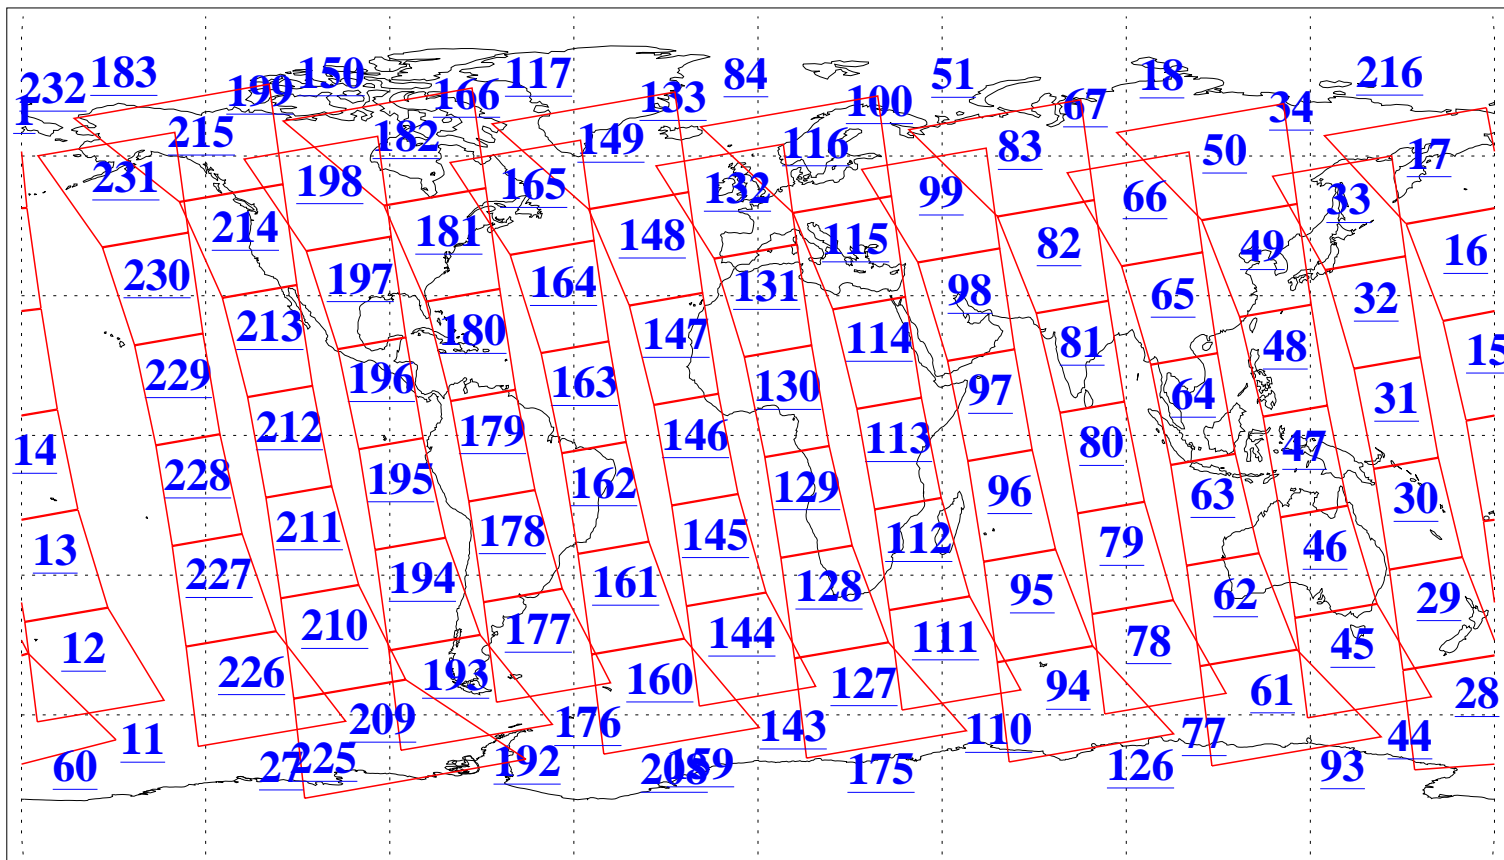

L1B Availability
AMSU Granules: 240
HSB Granules: 0
AIRS Granules: 240

31 Aug 2013
DoY 243
Aqua Day 4137
Granules: 1 to 120

Granules: 121 to 240

Legend: AMSU Available, HSB Available, AIRS Available

L1B Availability
AMSU Granules: 240
HSB Granules: 0
AIRS Granules: 240

31 Aug 2013
DoY 243
Aqua Day 4137

Ascending Granules

Descending Granules

Legend: AMSU Available, HSB Available, AIRS Available

L1B Availability
 AMSU Granules: 240
 HSB Granules: 0
 AIRS Granules: 240

31 Aug 2013
 DoY 243
 Aqua Day 4137

Northern Hemisphere Granules

Southern Hemisphere Granules

Legend: AMSU Available, HSB Available, AIRS Available