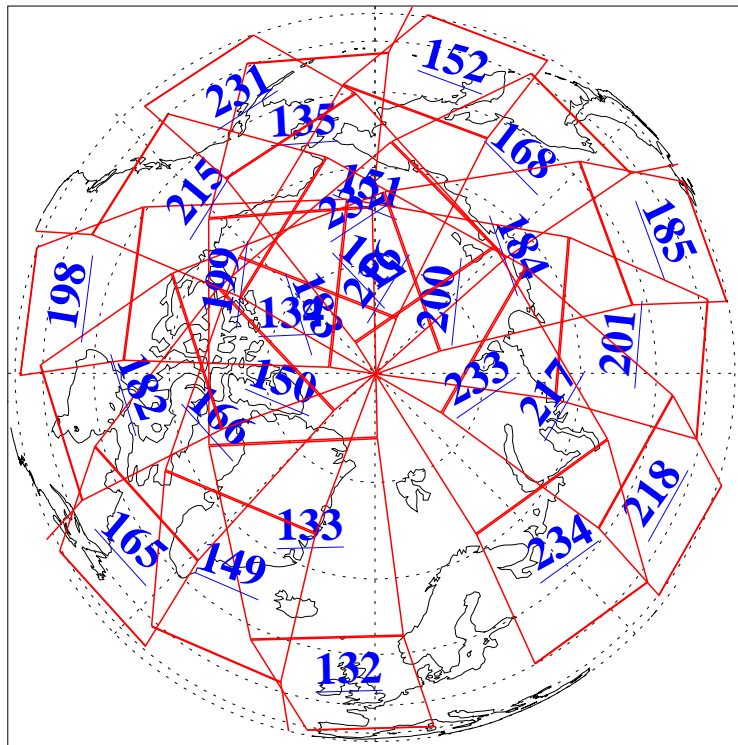

31 Aug 2013
DoY 243
Aqua Day 4137

Ascending Granules

Descending Granules

Legend: AMSU Available, HSB Available, AIRS Available

L1B Availability
 AMSU Granules: 240
 HSB Granules: 0
 AIRS Granules: 240

31 Aug 2013
 DoY 243
 Aqua Day 4137

Northern Hemisphere Granules

Southern Hemisphere Granules

Legend: AMSU Available, HSB Available, AIRS Available