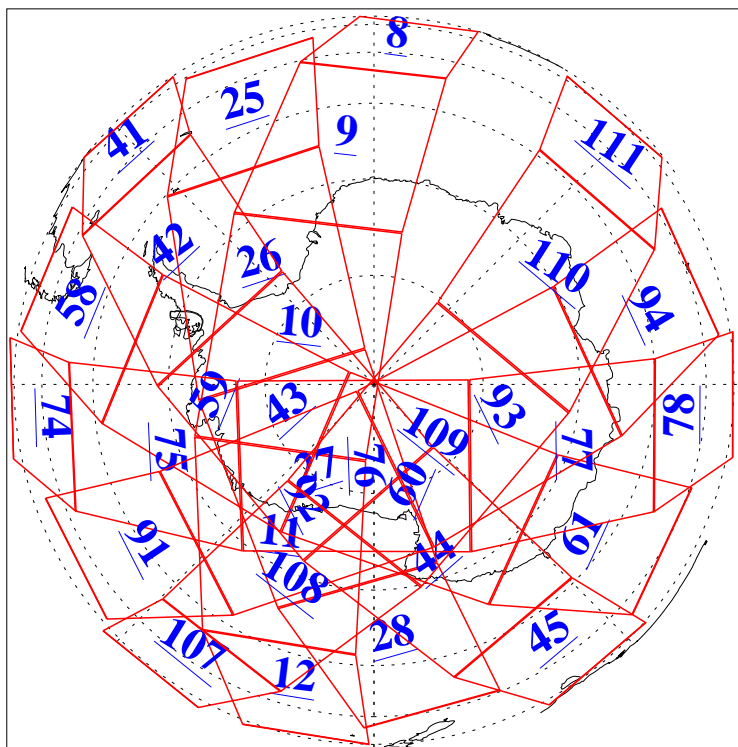

L1B Availability
AMSU Granules: 240
HSB Granules: 0
AIRS Granules: 240

31 Aug 2013
DoY 243
Aqua Day 4137
Granules: 1 to 120

Granules: 121 to 240

Legend: AMSU Available, HSB Available, AIRS Available

L1B Availability
AMSU Granules: 240
HSB Granules: 0
AIRS Granules: 240

31 Aug 2013
DoY 243
Aqua Day 4137

Ascending Granules

Descending Granules

Legend: AMSU Available, HSB Available, AIRS Available

L1B Availability
 AMSU Granules: 240
 HSB Granules: 0
 AIRS Granules: 240

31 Aug 2013
 DoY 243
 Aqua Day 4137

Northern Hemisphere Granules

Southern Hemisphere Granules

Legend: AMSU Available, HSB Available, AIRS Available