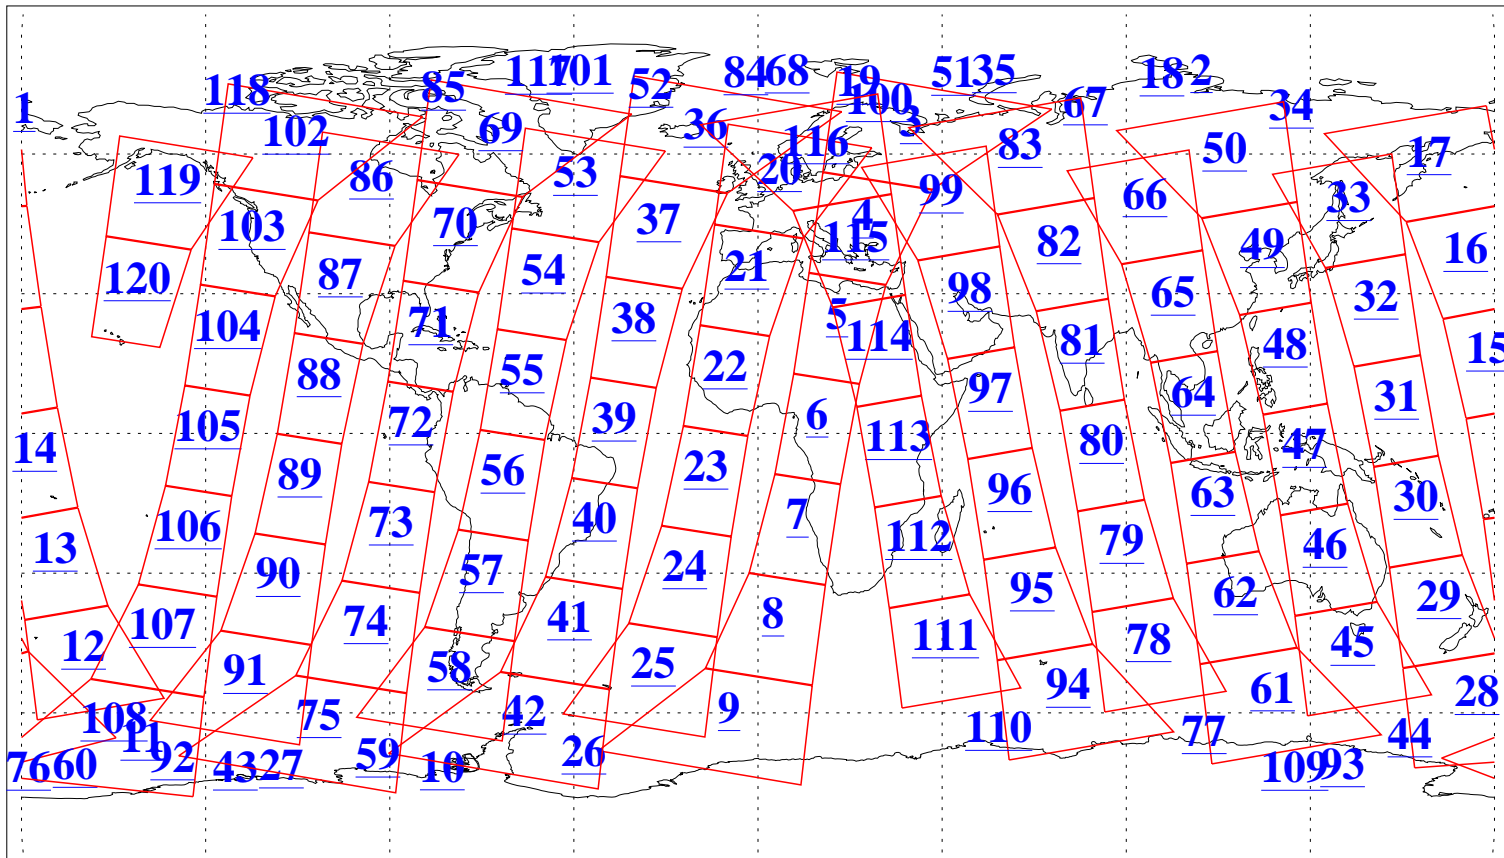

L1B Availability
AMSU Granules: 240
HSB Granules: 0
AIRS Granules: 240

31 Aug 2013
DoY 243
Aqua Day 4137
Granules: 1 to 120

Granules: 121 to 240

Legend: AMSU Available, HSB Available, AIRS Available

L1B Availability
AMSU Granules: 240
HSB Granules: 0
AIRS Granules: 240

31 Aug 2013
DoY 243
Aqua Day 4137

Ascending Granules

Descending Granules

Legend: AMSU Available, HSB Available, AIRS Available

L1B Availability
 AMSU Granules: 240
 HSB Granules: 0
 AIRS Granules: 240

31 Aug 2013
 DoY 243
 Aqua Day 4137

Northern Hemisphere Granules

Southern Hemisphere Granules

Legend: AMSU Available, HSB Available, AIRS Available