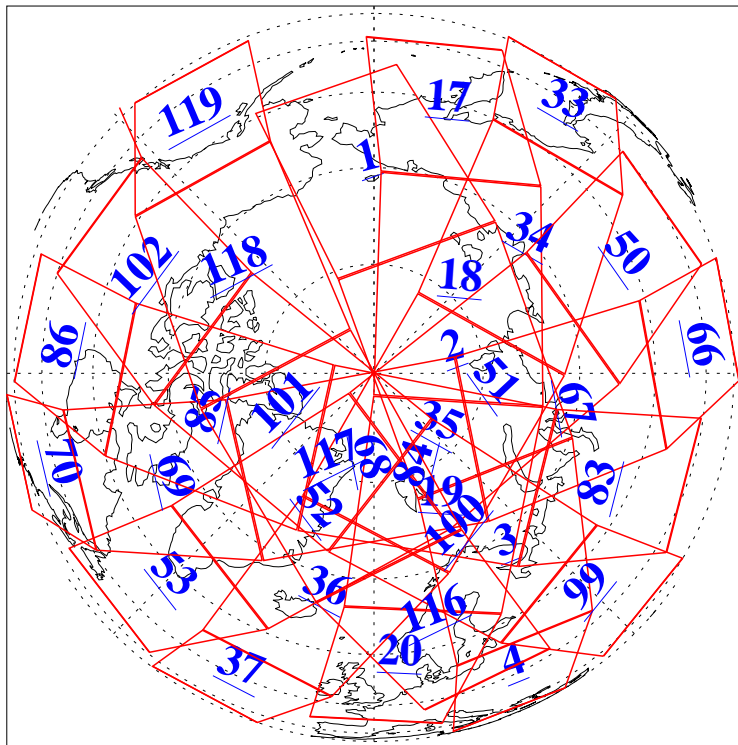

L1B Availability
AMSU Granules: 240
HSB Granules: 0
AIRS Granules: 240

31 Aug 2013
DoY 243
Aqua Day 4137
Granules: 1 to 120

Granules: 121 to 240

Legend: AMSU Available, HSB Available, AIRS Available

L1B Availability
AMSU Granules: 240
HSB Granules: 0
AIRS Granules: 240

31 Aug 2013
DoY 243
Aqua Day 4137

Ascending Granules

Descending Granules

Legend: AMSU Available, HSB Available, AIRS Available

L1B Availability
 AMSU Granules: 240
 HSB Granules: 0
 AIRS Granules: 240

31 Aug 2013
 DoY 243
 Aqua Day 4137

Northern Hemisphere Granules

Southern Hemisphere Granules

Legend: AMSU Available, HSB Available, AIRS Available