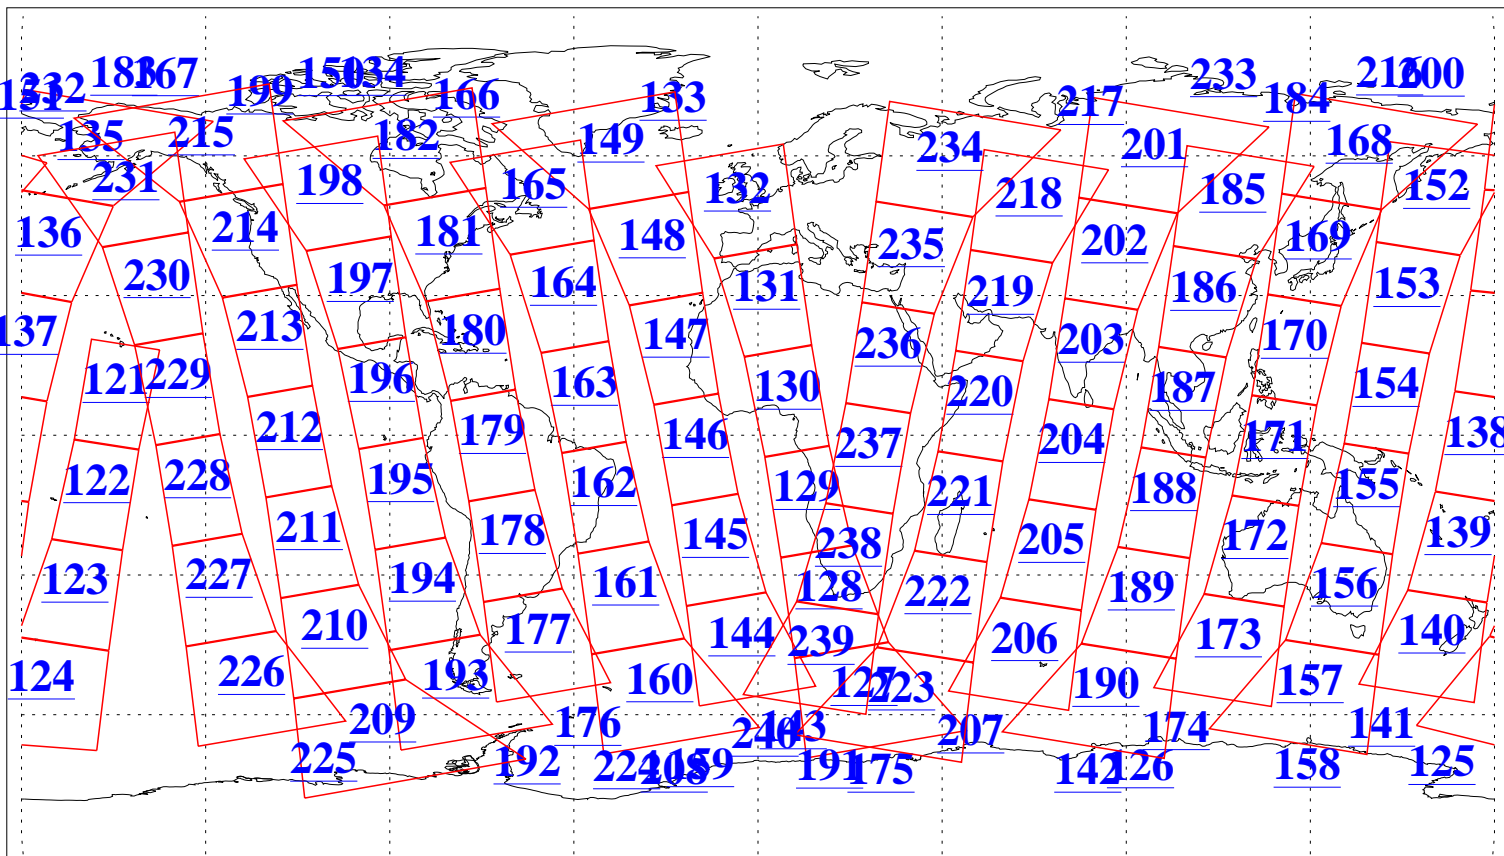

L1B Availability
AMSU Granules: 240
HSB Granules: 0
AIRS Granules: 240

31 Aug 2013
DoY 243
Aqua Day 4137
Granules: 1 to 120

Granules: 121 to 240

Legend: AMSU Available, HSB Available, AIRS Available

L1B Availability
AMSU Granules: 240
HSB Granules: 0
AIRS Granules: 240

31 Aug 2013
DoY 243
Aqua Day 4137

Ascending Granules

Descending Granules

Legend: AMSU Available, HSB Available, AIRS Available

L1B Availability
 AMSU Granules: 240
 HSB Granules: 0
 AIRS Granules: 240

31 Aug 2013
 DoY 243
 Aqua Day 4137

Northern Hemisphere Granules

Southern Hemisphere Granules

Legend: AMSU Available, HSB Available, AIRS Available