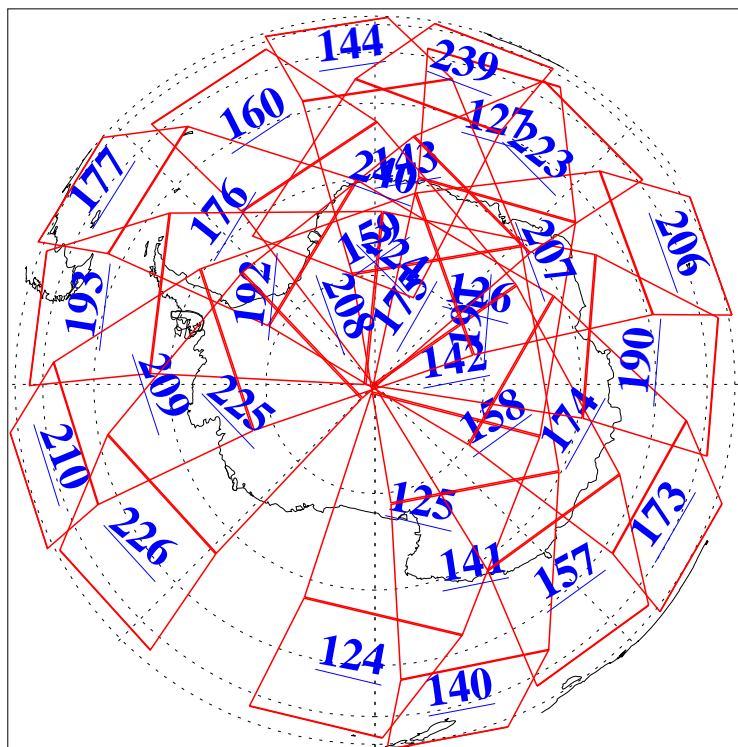

L1B Availability
AMSU Granules: 240
HSB Granules: 0
AIRS Granules: 240

31 Aug 2013
DoY 243
Aqua Day 4137
Granules: 1 to 120

Granules: 121 to 240

Legend: AMSU Available, HSB Available, AIRS Available

L1B Availability
AMSU Granules: 240
HSB Granules: 0
AIRS Granules: 240

31 Aug 2013
DoY 243
Aqua Day 4137

Ascending Granules

Descending Granules

Legend: AMSU Available, HSB Available, AIRS Available

L1B Availability
 AMSU Granules: 240
 HSB Granules: 0
 AIRS Granules: 240

31 Aug 2013
 DoY 243
 Aqua Day 4137

Northern Hemisphere Granules

Southern Hemisphere Granules

Legend: AMSU Available, HSB Available, AIRS Available