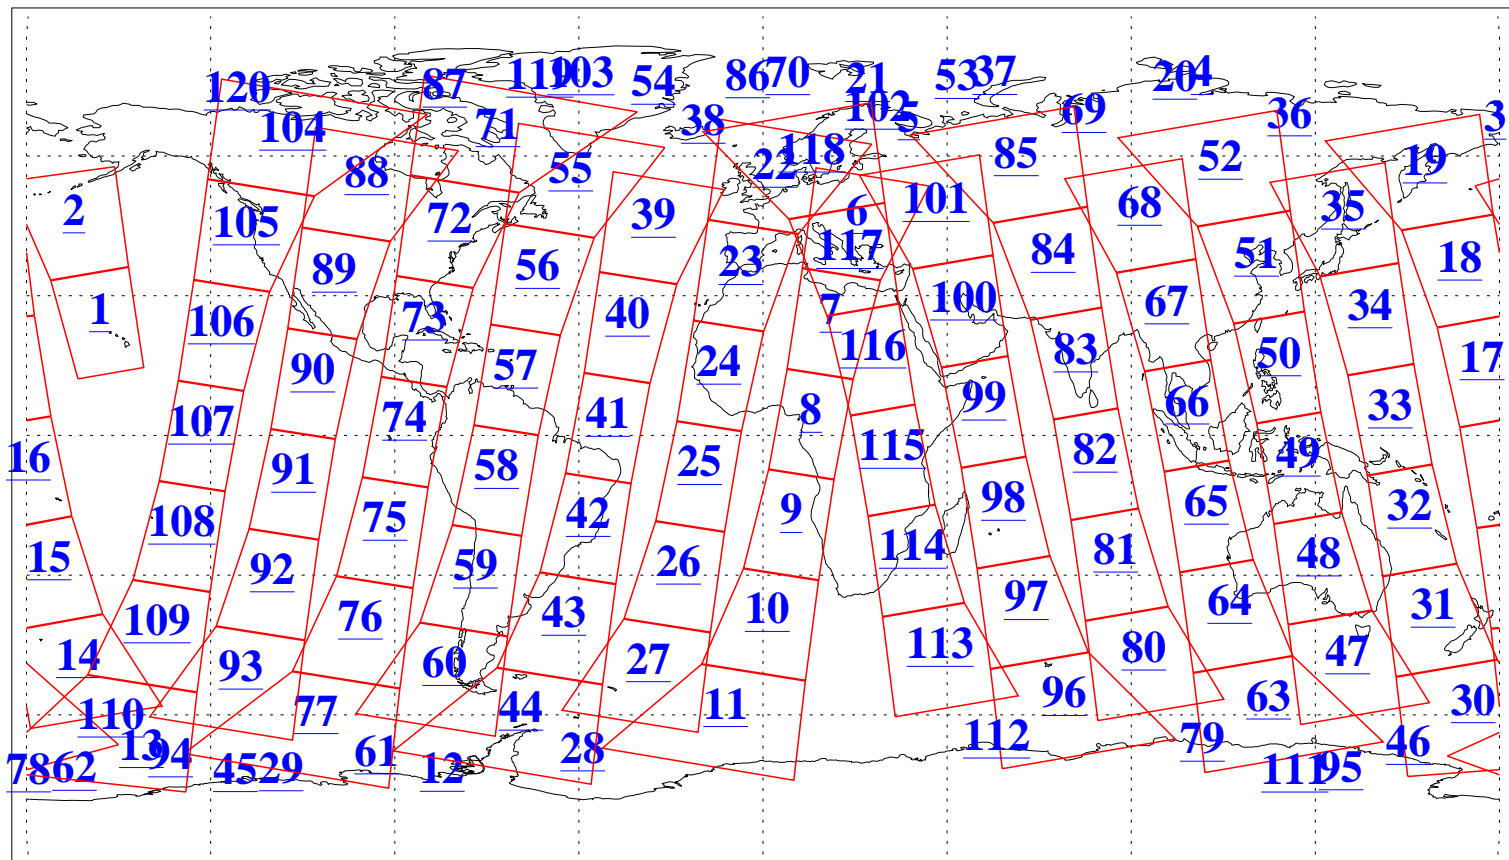

L1B Availability  
AMSU Granules: 240  
HSB Granules: 0  
AIRS Granules: 240

29 Aug 2013  
DoY 241  
Aqua Day 4135  
Granules: 1 to 120

Granules: 121 to 240

Legend: AMSU Available, HSB Available, AIRS Available

L1B Availability  
AMSU Granules: 240  
HSB Granules: 0  
AIRS Granules: 240

29 Aug 2013  
DoY 241  
Aqua Day 4135  
Ascending Granules

Descending Granules

Legend: AMSU Available, HSB Available, AIRS Available