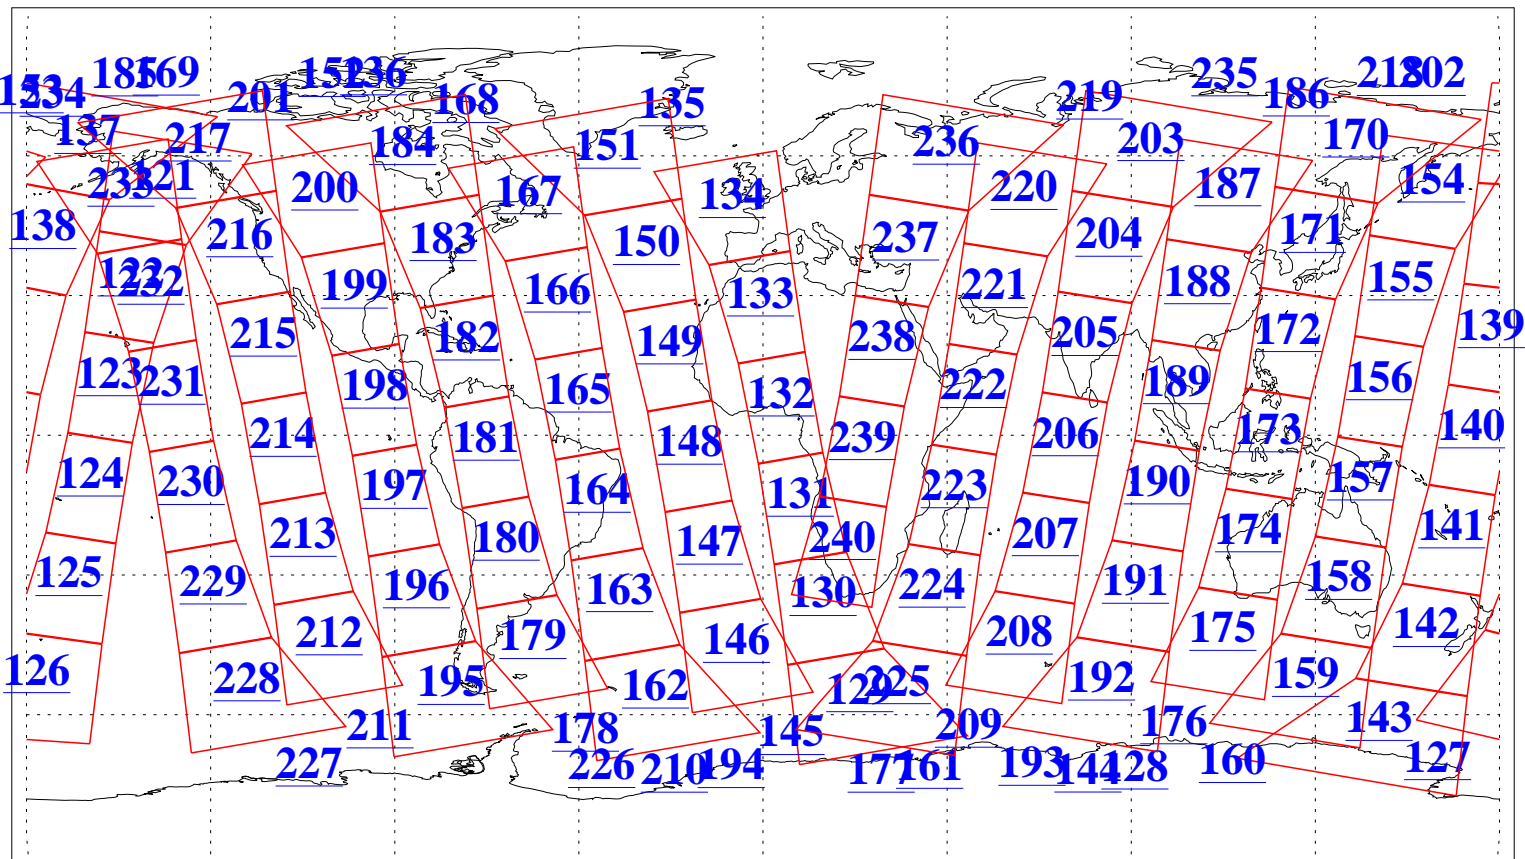

L1B Availability  
AMSU Granules: 240  
HSB Granules: 0  
AIRS Granules: 240

29 Aug 2013  
DoY 241  
Aqua Day 4135  
Granules: 1 to 120

Granules: 121 to 240

Legend: AMSU Available, HSB Available, AIRS Available

L1B Availability  
AMSU Granules: 240  
HSB Granules: 0  
AIRS Granules: 240

29 Aug 2013  
DoY 241  
Aqua Day 4135  
Ascending Granules

Descending Granules

Legend: AMSU Available, HSB Available, AIRS Available