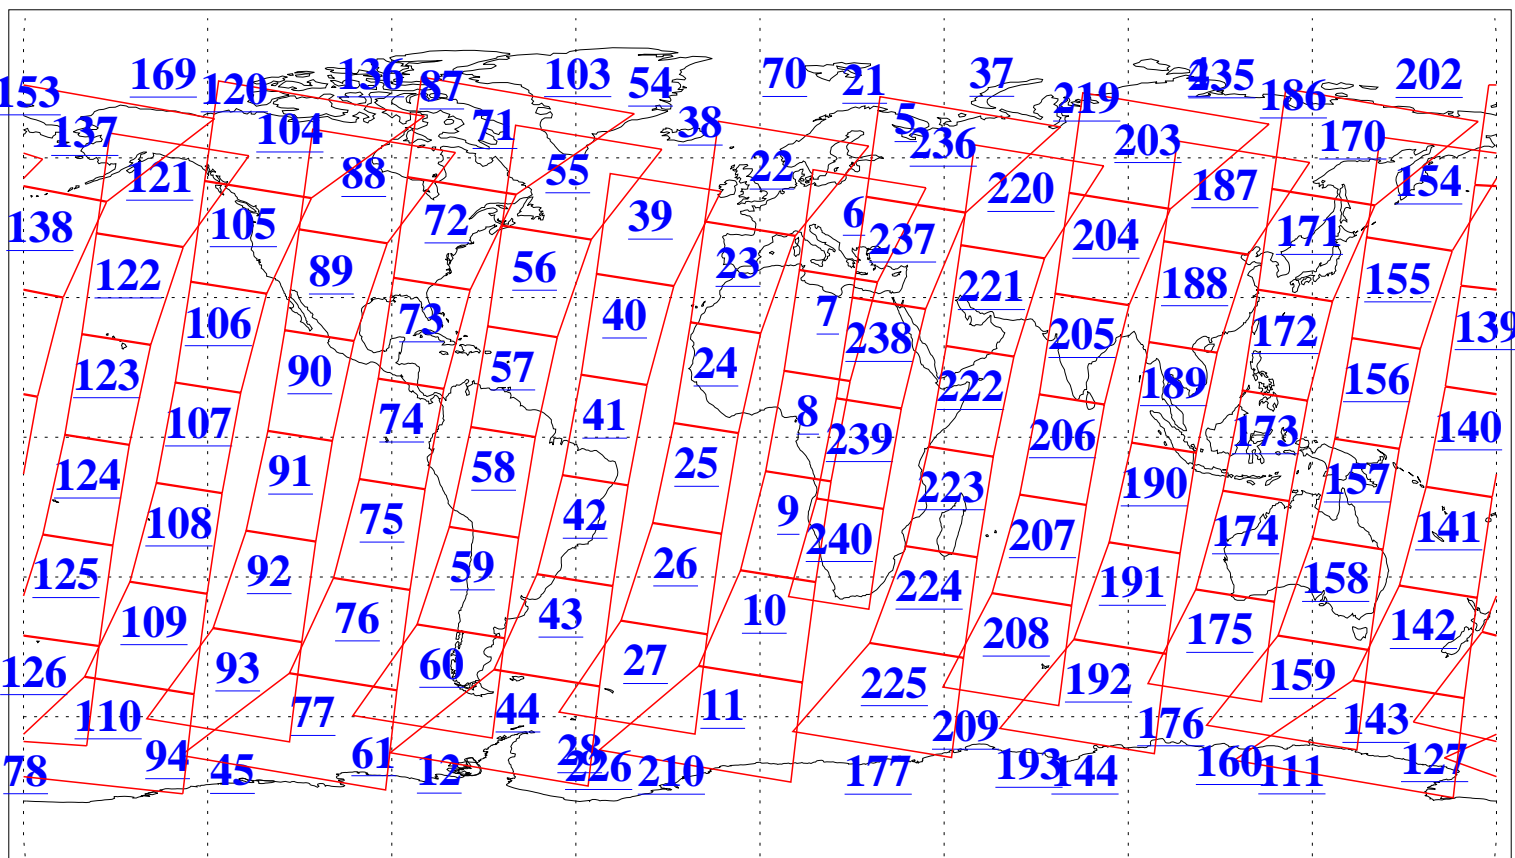

L1B Availability  
AMSU Granules: 240  
HSB Granules: 0  
AIRS Granules: 240

29 Aug 2013  
DoY 241  
Aqua Day 4135  
Granules: 1 to 120

Granules: 121 to 240

Legend: AMSU Available, HSB Available, AIRS Available

L1B Availability  
AMSU Granules: 240  
HSB Granules: 0  
AIRS Granules: 240

29 Aug 2013  
DoY 241  
Aqua Day 4135  
Ascending Granules

Descending Granules

Legend: AMSU Available, HSB Available, AIRS Available