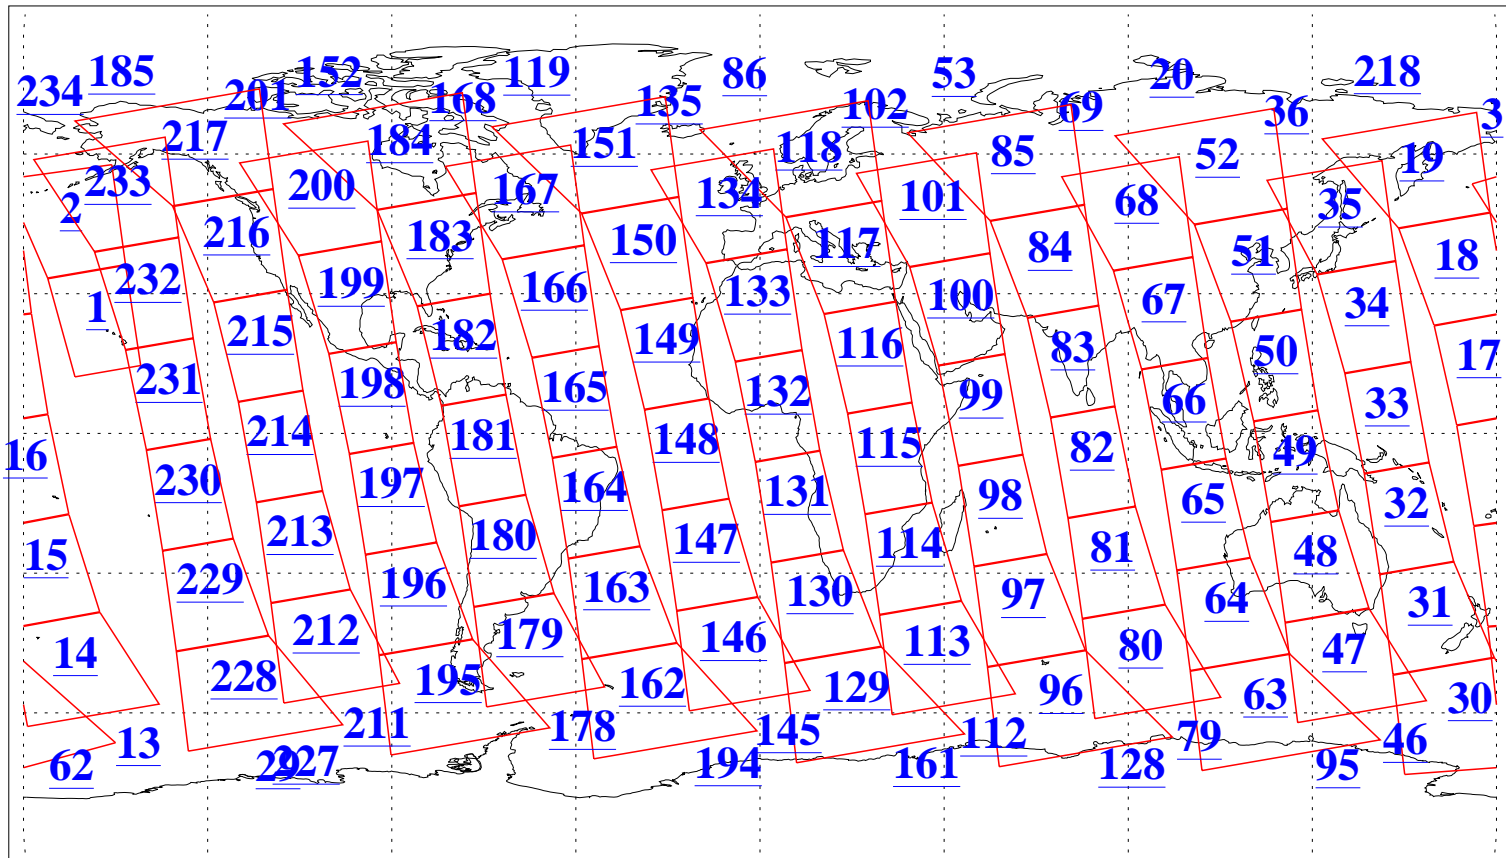

L1B Availability  
AMSU Granules: 240  
HSB Granules: 0  
AIRS Granules: 240

29 Aug 2013  
DoY 241  
Aqua Day 4135  
Granules: 1 to 120

Granules: 121 to 240

Legend: AMSU Available, HSB Available, AIRS Available

L1B Availability  
AMSU Granules: 240  
HSB Granules: 0  
AIRS Granules: 240

29 Aug 2013  
DoY 241  
Aqua Day 4135  
Ascending Granules

Descending Granules

Legend: AMSU Available, HSB Available, AIRS Available