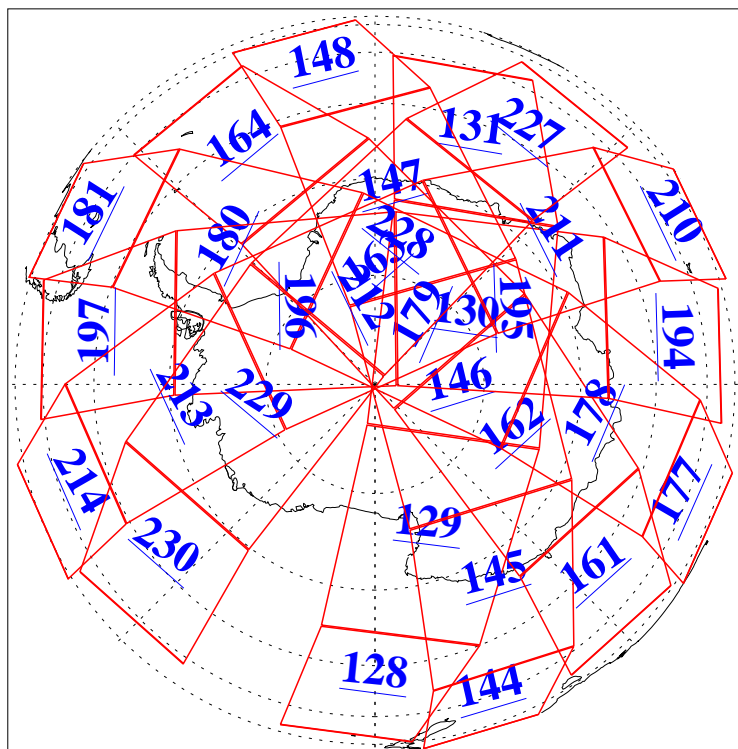

L1B Availability
AMSU Granules: 240
HSB Granules: 0
AIRS Granules: 240

27 Aug 2013
DoY 239
Aqua Day 4133
Granules: 1 to 120

Granules: 121 to 240

Legend: AMSU Available, HSB Available, AIRS Available

L1B Availability
AMSU Granules: 240
HSB Granules: 0
AIRS Granules: 240

27 Aug 2013
DoY 239
Aqua Day 4133
Ascending Granules

Descending Granules

Legend: AMSU Available, HSB Available, AIRS Available

L1B Availability
 AMSU Granules: 240
 HSB Granules: 0
 AIRS Granules: 240

27 Aug 2013
 DoY 239
 Aqua Day 4133

Northern Hemisphere Granules

Southern Hemisphere Granules

Legend: AMSU Available, HSB Available, AIRS Available