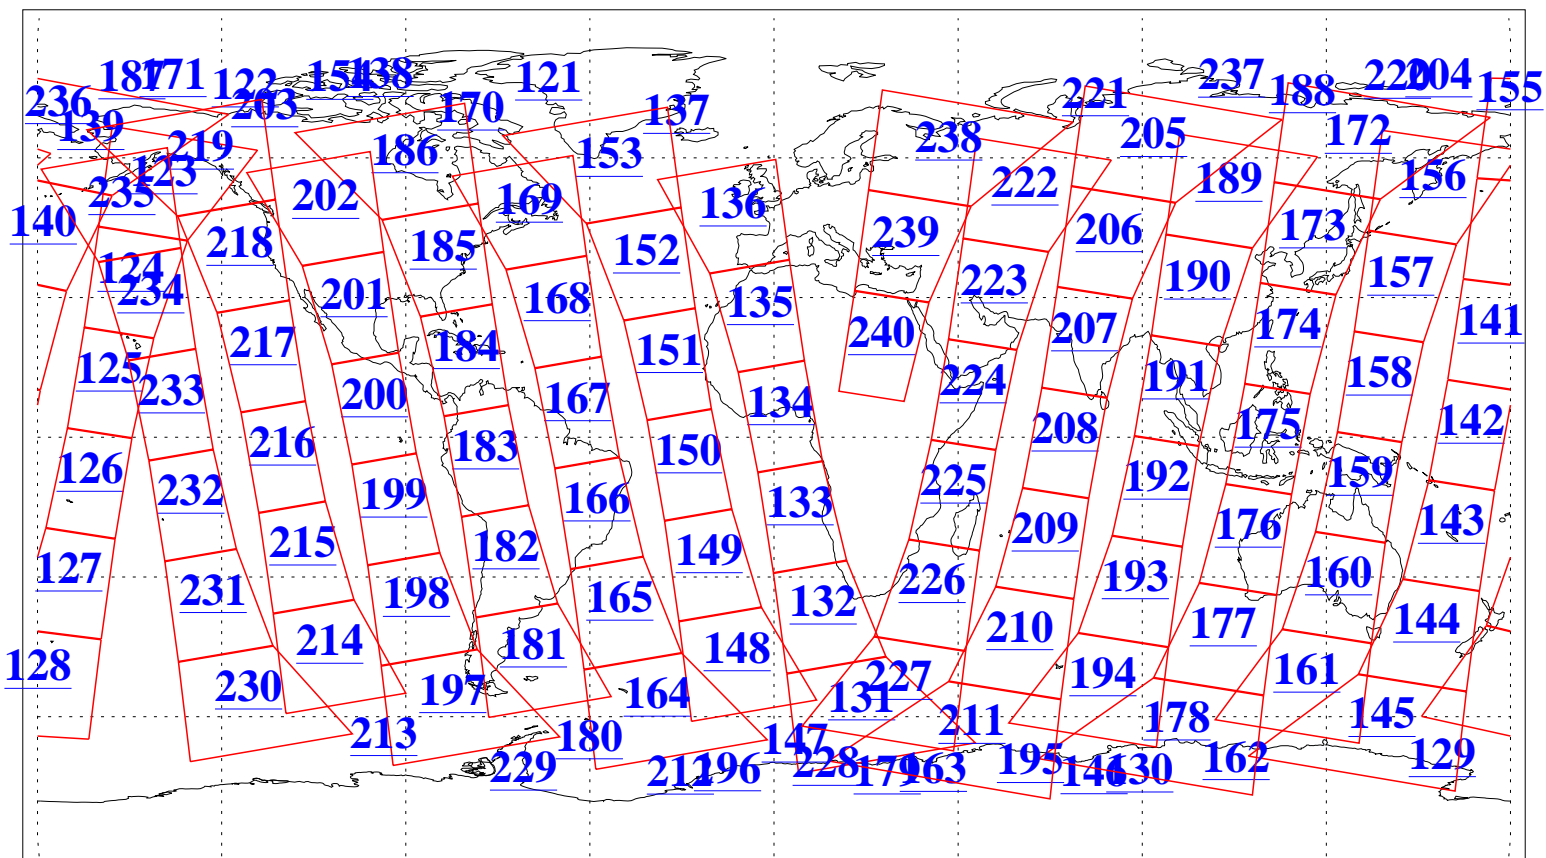

L1B Availability
AMSU Granules: 240
HSB Granules: 0
AIRS Granules: 240

27 Aug 2013
DoY 239
Aqua Day 4133
Granules: 1 to 120

Granules: 121 to 240

Legend: AMSU Available, HSB Available, AIRS Available

L1B Availability
AMSU Granules: 240
HSB Granules: 0
AIRS Granules: 240

27 Aug 2013
DoY 239
Aqua Day 4133
Ascending Granules

Descending Granules

Legend: AMSU Available, HSB Available, AIRS Available

L1B Availability
 AMSU Granules: 240
 HSB Granules: 0
 AIRS Granules: 240

27 Aug 2013
 DoY 239
 Aqua Day 4133

Northern Hemisphere Granules

Southern Hemisphere Granules

Legend: AMSU Available, HSB Available, AIRS Available