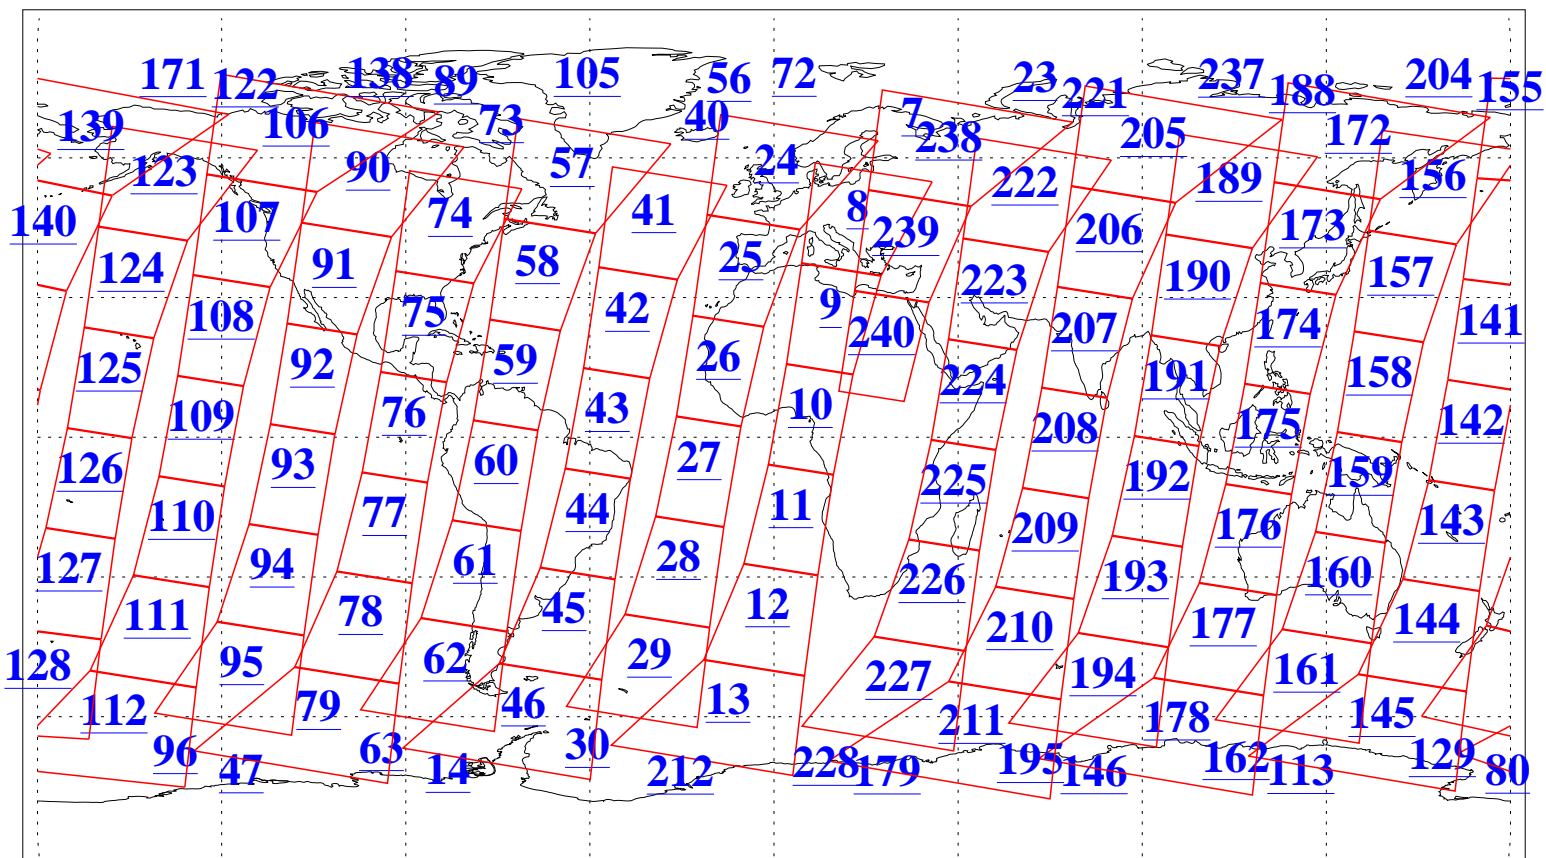

L1B Availability
AMSU Granules: 240
HSB Granules: 0
AIRS Granules: 240

27 Aug 2013
DoY 239
Aqua Day 4133
Granules: 1 to 120

Granules: 121 to 240

Legend: AMSU Available, HSB Available, AIRS Available

L1B Availability
AMSU Granules: 240
HSB Granules: 0
AIRS Granules: 240

27 Aug 2013
DoY 239
Aqua Day 4133
Ascending Granules

Descending Granules

Legend: AMSU Available, HSB Available, AIRS Available

L1B Availability
 AMSU Granules: 240
 HSB Granules: 0
 AIRS Granules: 240

27 Aug 2013
 DoY 239
 Aqua Day 4133

Northern Hemisphere Granules

Southern Hemisphere Granules

Legend: AMSU Available, HSB Available, AIRS Available