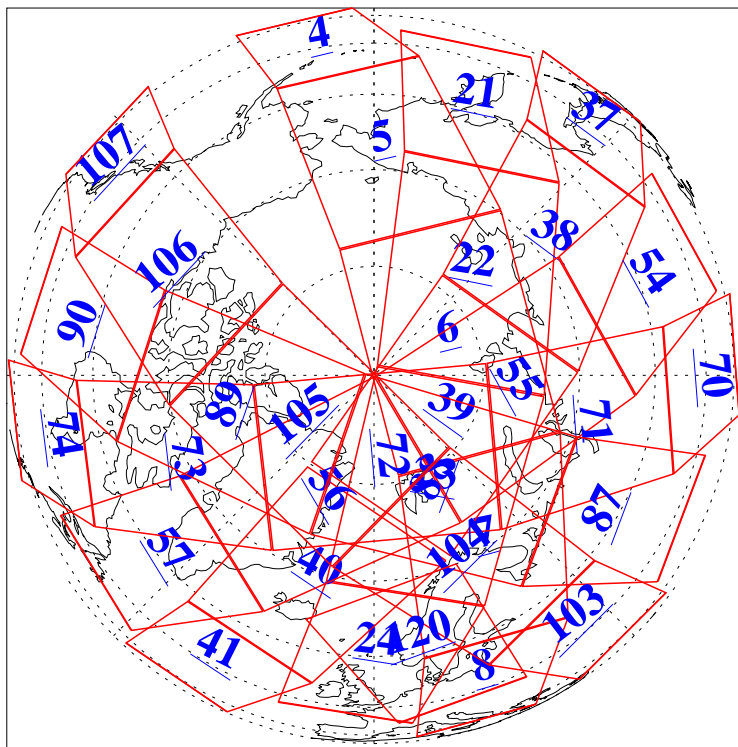

L1B Availability
AMSU Granules: 240
HSB Granules: 0
AIRS Granules: 240

27 Aug 2013
DoY 239
Aqua Day 4133
Granules: 1 to 120

Granules: 121 to 240

Legend: AMSU Available, HSB Available, AIRS Available

L1B Availability
AMSU Granules: 240
HSB Granules: 0
AIRS Granules: 240

27 Aug 2013
DoY 239
Aqua Day 4133
Ascending Granules

Descending Granules

Legend: AMSU Available, HSB Available, AIRS Available

L1B Availability
 AMSU Granules: 240
 HSB Granules: 0
 AIRS Granules: 240

27 Aug 2013
 DoY 239
 Aqua Day 4133

Northern Hemisphere Granules

Southern Hemisphere Granules

Legend: AMSU Available, HSB Available, AIRS Available