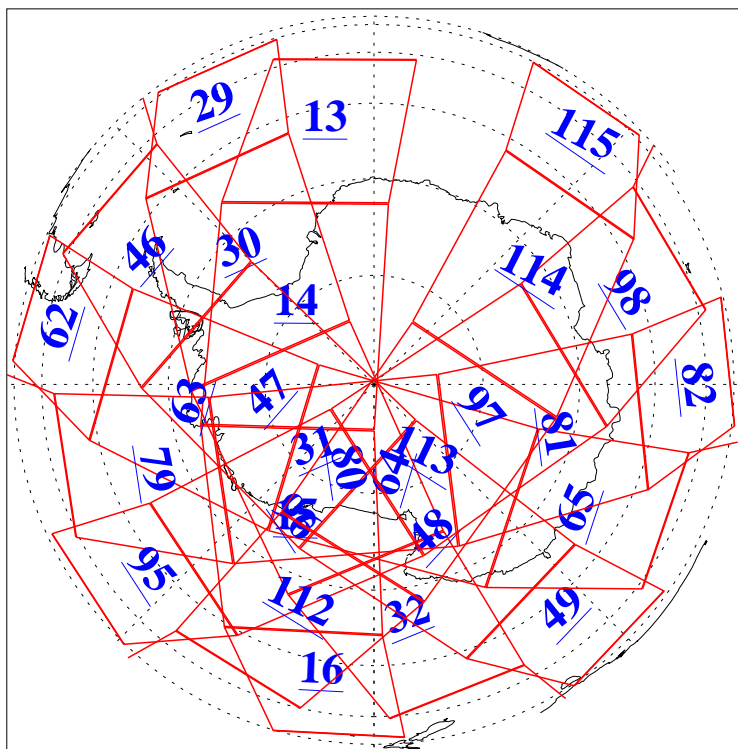

L1B Availability
AMSU Granules: 240
HSB Granules: 0
AIRS Granules: 240

27 Aug 2013
DoY 239
Aqua Day 4133
Granules: 1 to 120

Granules: 121 to 240

Legend: AMSU Available, HSB Available, AIRS Available

L1B Availability
AMSU Granules: 240
HSB Granules: 0
AIRS Granules: 240

27 Aug 2013
DoY 239
Aqua Day 4133
Ascending Granules

Descending Granules

Legend: AMSU Available, HSB Available, AIRS Available

L1B Availability
 AMSU Granules: 240
 HSB Granules: 0
 AIRS Granules: 240

27 Aug 2013
 DoY 239
 Aqua Day 4133

Northern Hemisphere Granules

Southern Hemisphere Granules

Legend: AMSU Available, HSB Available, AIRS Available