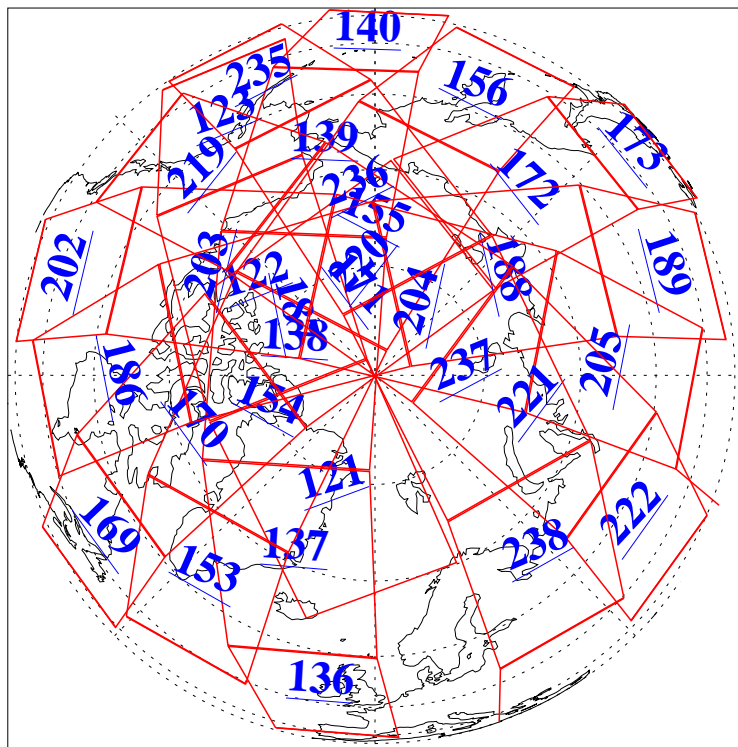

27 Aug 2013
DoY 239
Aqua Day 4133
Ascending Granules

Descending Granules

Legend: AMSU Available, HSB Available, AIRS Available

L1B Availability
 AMSU Granules: 240
 HSB Granules: 0
 AIRS Granules: 240

27 Aug 2013
 DoY 239
 Aqua Day 4133

Northern Hemisphere Granules

Southern Hemisphere Granules

Legend: AMSU Available, HSB Available, AIRS Available