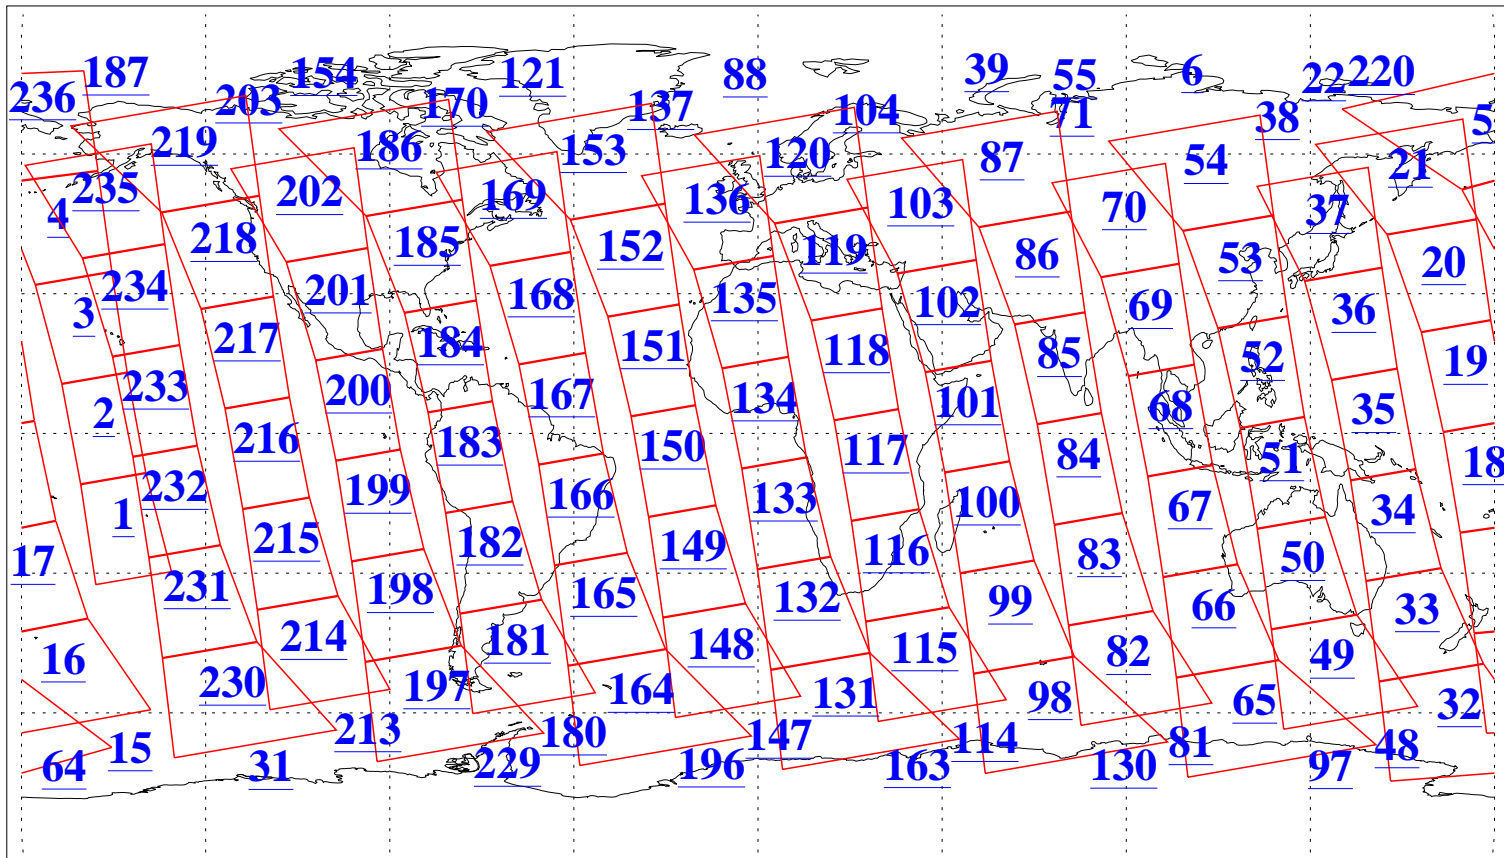

L1B Availability
AMSU Granules: 240
HSB Granules: 0
AIRS Granules: 240

27 Aug 2013
DoY 239
Aqua Day 4133
Granules: 1 to 120

Granules: 121 to 240

Legend: AMSU Available, HSB Available, AIRS Available

L1B Availability
AMSU Granules: 240
HSB Granules: 0
AIRS Granules: 240

27 Aug 2013
DoY 239
Aqua Day 4133
Ascending Granules

Descending Granules

Legend: AMSU Available, HSB Available, AIRS Available

L1B Availability
 AMSU Granules: 240
 HSB Granules: 0
 AIRS Granules: 240

27 Aug 2013
 DoY 239
 Aqua Day 4133

Northern Hemisphere Granules

Southern Hemisphere Granules

Legend: AMSU Available, HSB Available, AIRS Available