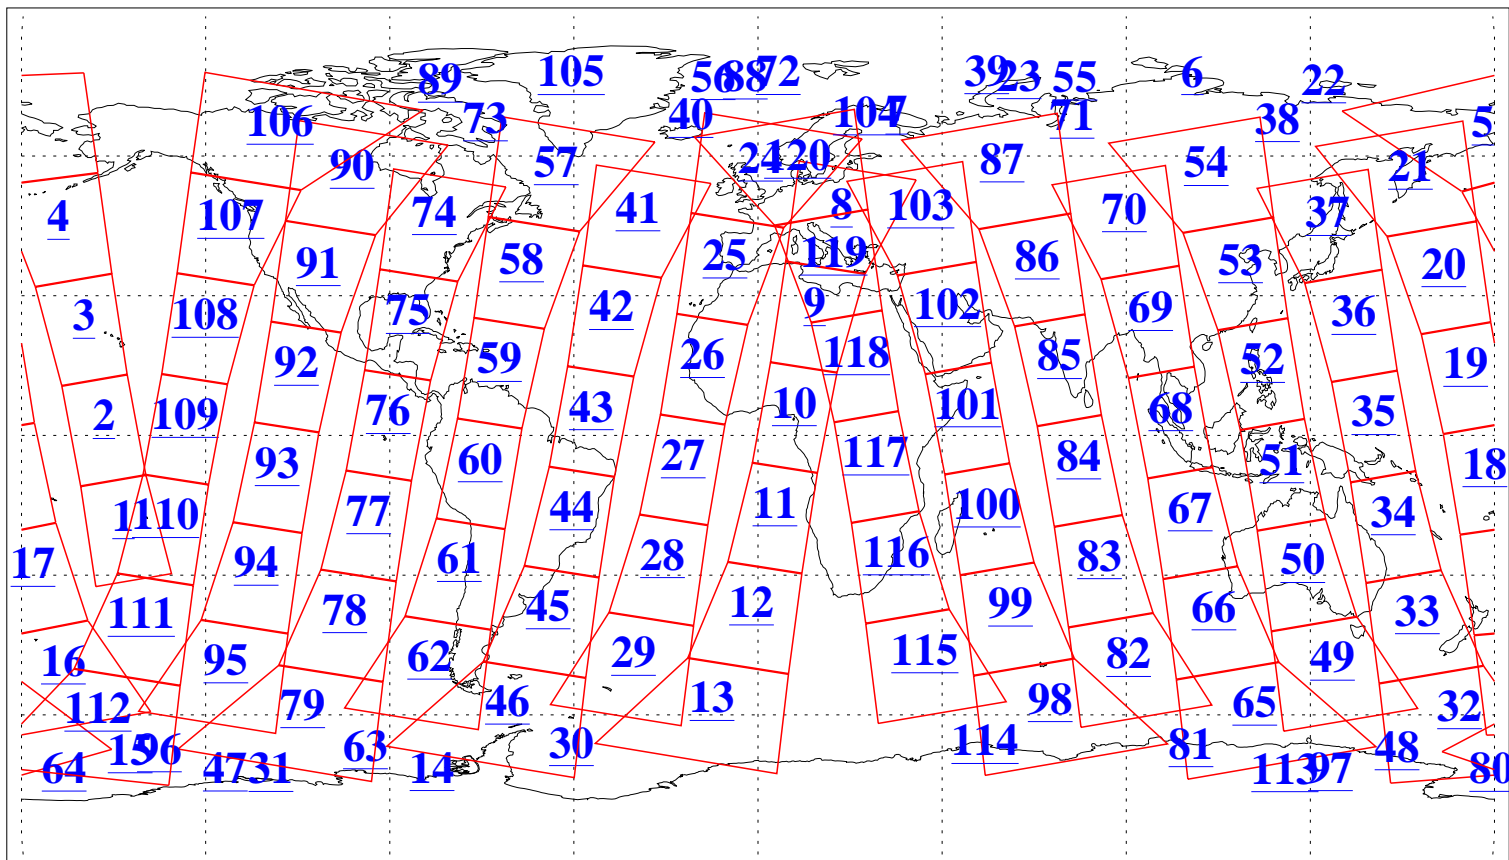

L1B Availability
AMSU Granules: 240
HSB Granules: 0
AIRS Granules: 240

27 Aug 2013
DoY 239
Aqua Day 4133
Granules: 1 to 120

Granules: 121 to 240

Legend: AMSU Available, HSB Available, AIRS Available

L1B Availability
AMSU Granules: 240
HSB Granules: 0
AIRS Granules: 240

27 Aug 2013
DoY 239
Aqua Day 4133
Ascending Granules

Descending Granules

Legend: AMSU Available, HSB Available, AIRS Available

L1B Availability
 AMSU Granules: 240
 HSB Granules: 0
 AIRS Granules: 240

27 Aug 2013
 DoY 239
 Aqua Day 4133

Northern Hemisphere Granules

Southern Hemisphere Granules

Legend: AMSU Available, HSB Available, AIRS Available