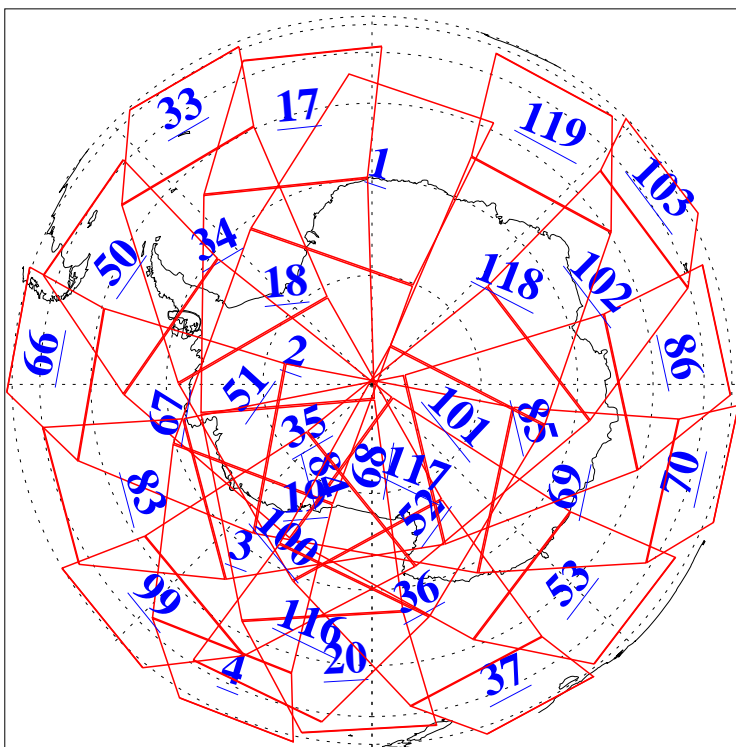

L1B Availability  
AMSU Granules: 240  
HSB Granules: 0  
AIRS Granules: 240

23 Aug 2013  
DoY 235  
Aqua Day 4129  
Granules: 1 to 120

Granules: 121 to 240

Legend: AMSU Available, HSB Available, AIRS Available

L1B Availability  
AMSU Granules: 240  
HSB Granules: 0  
AIRS Granules: 240

23 Aug 2013  
DoY 235  
Aqua Day 4129

Ascending Granules

Descending Granules

Legend: AMSU Available, HSB Available, AIRS Available

L1B Availability  
 AMSU Granules: 240  
 HSB Granules: 0  
 AIRS Granules: 240

23 Aug 2013  
 DoY 235  
 Aqua Day 4129

Northern Hemisphere Granules

Southern Hemisphere Granules

Legend: AMSU Available, HSB Available, AIRS Available