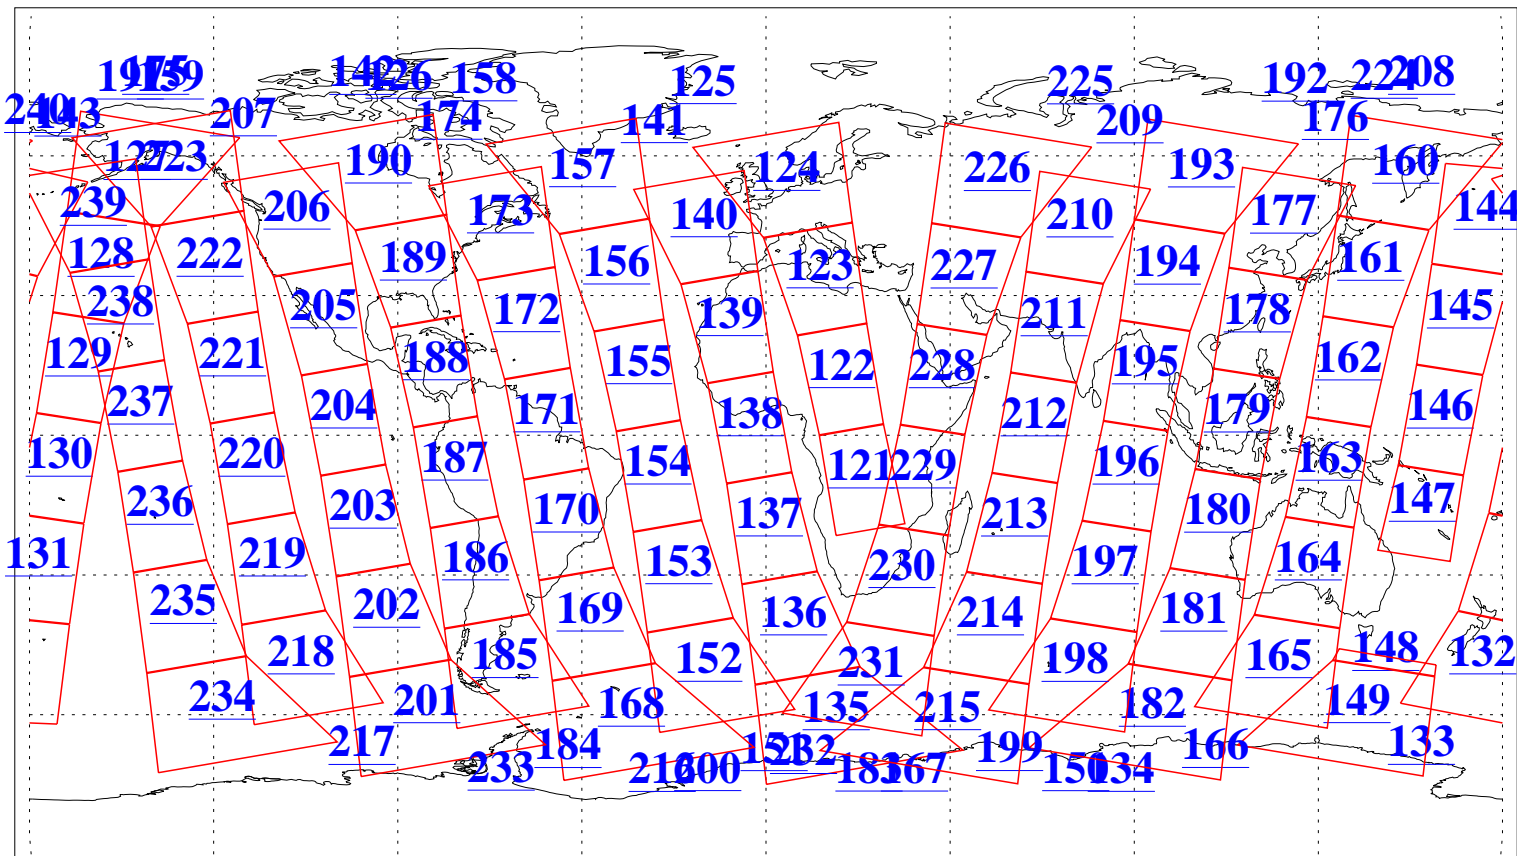

L1B Availability  
AMSU Granules: 240  
HSB Granules: 0  
AIRS Granules: 240

23 Aug 2013  
DoY 235  
Aqua Day 4129  
Granules: 1 to 120

Granules: 121 to 240

Legend: AMSU Available, HSB Available, AIRS Available

L1B Availability  
AMSU Granules: 240  
HSB Granules: 0  
AIRS Granules: 240

23 Aug 2013  
DoY 235  
Aqua Day 4129

Ascending Granules

Descending Granules

Legend: AMSU Available, HSB Available, AIRS Available

L1B Availability  
 AMSU Granules: 240  
 HSB Granules: 0  
 AIRS Granules: 240

23 Aug 2013  
 DoY 235  
 Aqua Day 4129

Northern Hemisphere Granules

Southern Hemisphere Granules

Legend: AMSU Available, HSB Available, AIRS Available