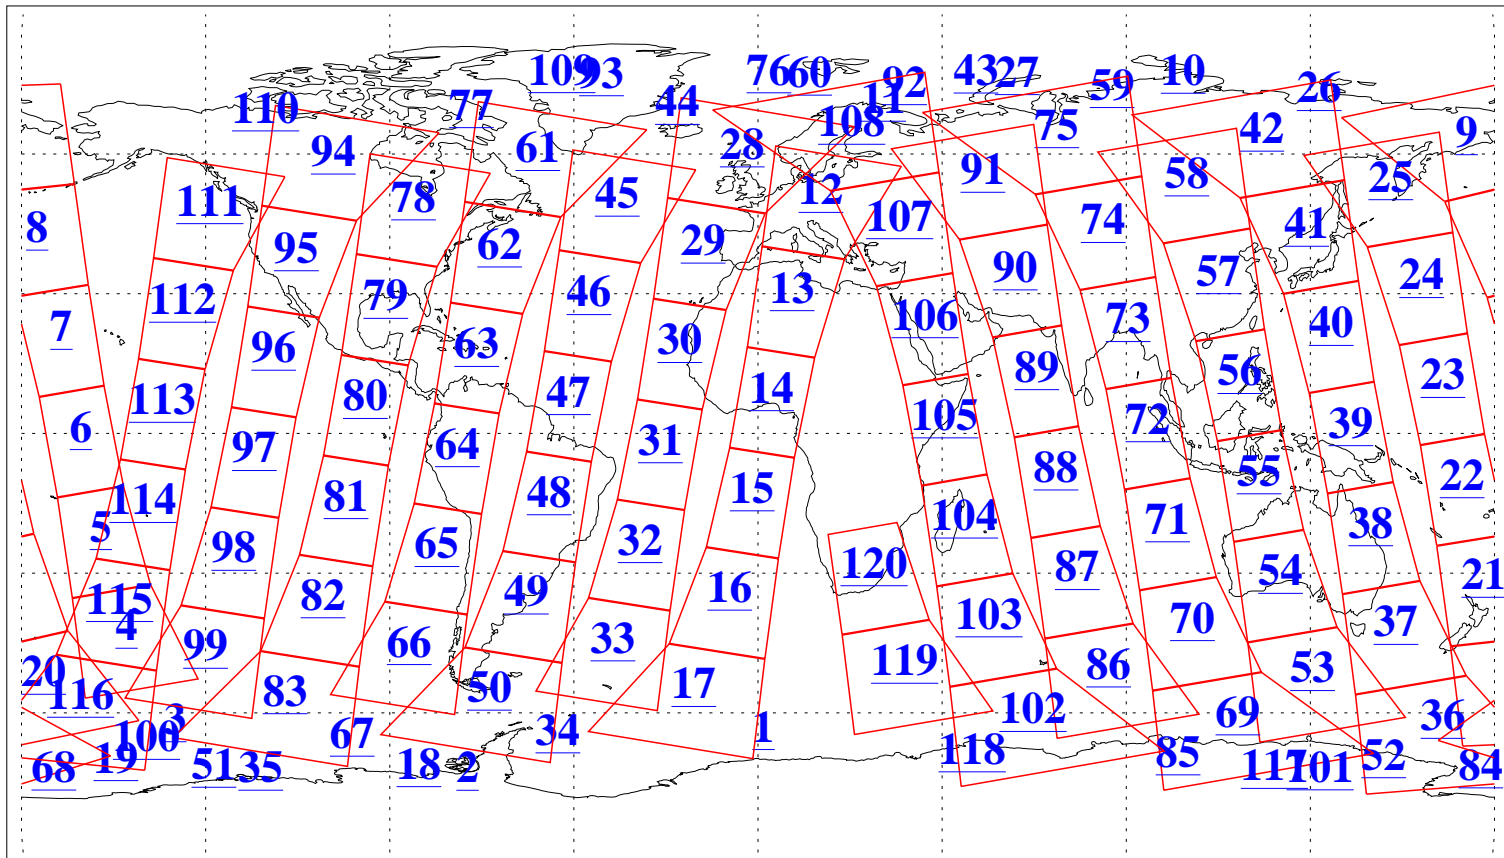

L1B Availability  
AMSU Granules: 240  
HSB Granules: 0  
AIRS Granules: 240

23 Aug 2013  
DoY 235  
Aqua Day 4129  
Granules: 1 to 120

Granules: 121 to 240

Legend: AMSU Available, HSB Available, AIRS Available

L1B Availability  
AMSU Granules: 240  
HSB Granules: 0  
AIRS Granules: 240

23 Aug 2013  
DoY 235  
Aqua Day 4129

Ascending Granules

Descending Granules

Legend: AMSU Available, HSB Available, AIRS Available

L1B Availability  
 AMSU Granules: 240  
 HSB Granules: 0  
 AIRS Granules: 240

23 Aug 2013  
 DoY 235  
 Aqua Day 4129

Northern Hemisphere Granules

Southern Hemisphere Granules

Legend: AMSU Available, HSB Available, AIRS Available