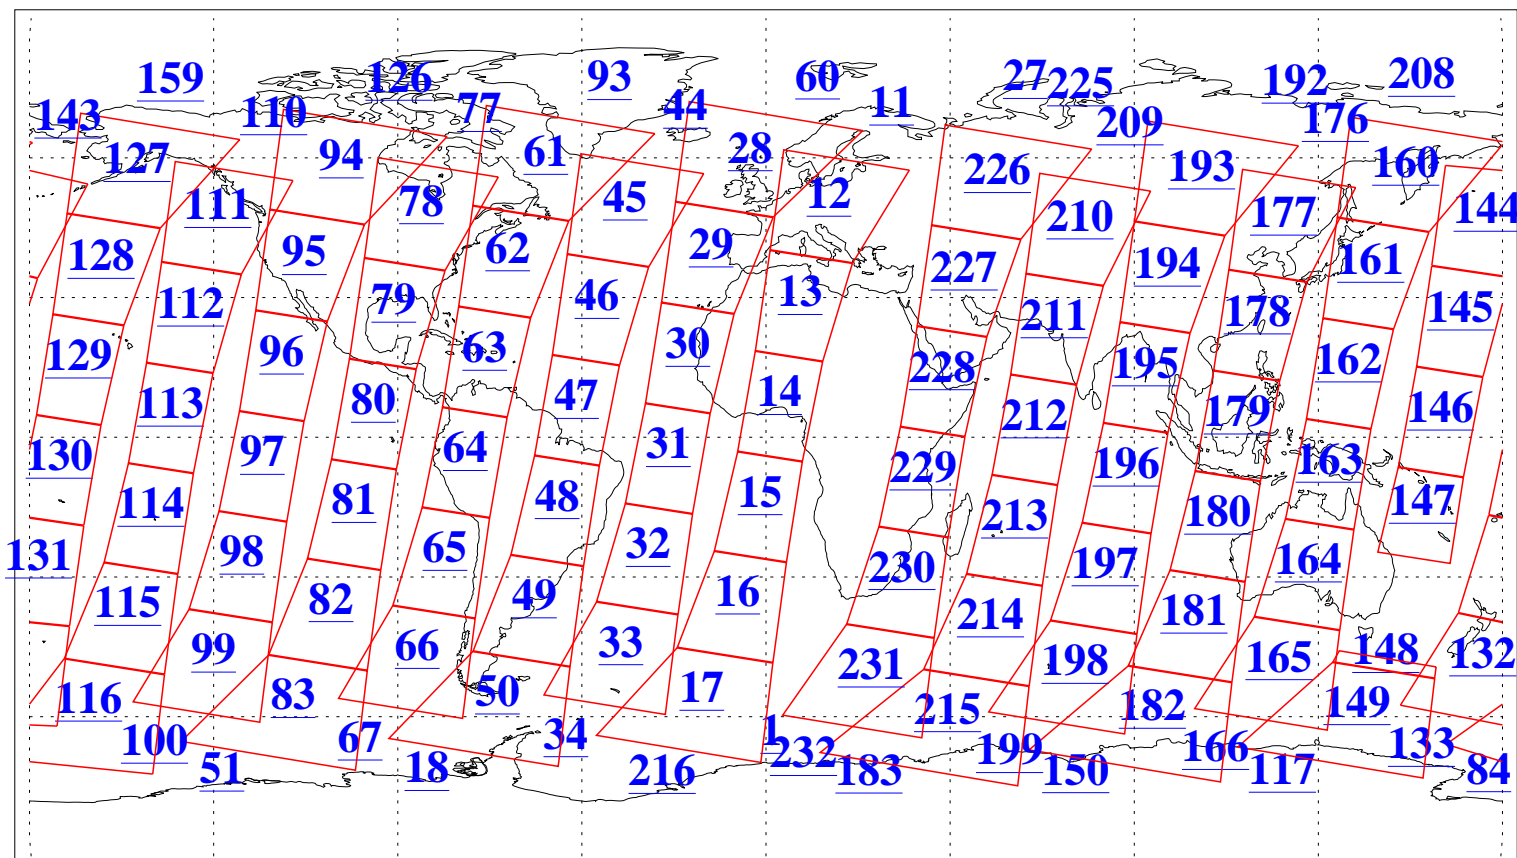

L1B Availability  
AMSU Granules: 240  
HSB Granules: 0  
AIRS Granules: 240

23 Aug 2013  
DoY 235  
Aqua Day 4129  
Granules: 1 to 120

Granules: 121 to 240

Legend: AMSU Available, HSB Available, AIRS Available

L1B Availability  
AMSU Granules: 240  
HSB Granules: 0  
AIRS Granules: 240

23 Aug 2013  
DoY 235  
Aqua Day 4129

Ascending Granules

Descending Granules

Legend: AMSU Available, HSB Available, AIRS Available

L1B Availability  
 AMSU Granules: 240  
 HSB Granules: 0  
 AIRS Granules: 240

23 Aug 2013  
 DoY 235  
 Aqua Day 4129

Northern Hemisphere Granules

Southern Hemisphere Granules

Legend: AMSU Available, HSB Available, AIRS Available