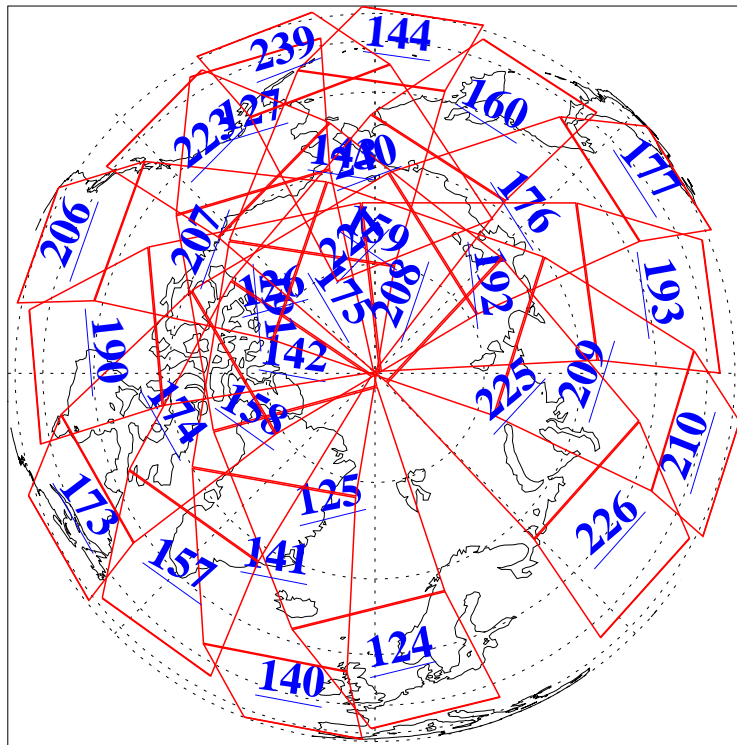

L1B Availability  
AMSU Granules: 240  
HSB Granules: 0  
AIRS Granules: 240

23 Aug 2013  
DoY 235  
Aqua Day 4129  
Granules: 1 to 120

Granules: 121 to 240

Legend: AMSU Available, HSB Available, AIRS Available

L1B Availability  
AMSU Granules: 240  
HSB Granules: 0  
AIRS Granules: 240

23 Aug 2013  
DoY 235  
Aqua Day 4129

Ascending Granules

Descending Granules

Legend: AMSU Available, HSB Available, AIRS Available

L1B Availability  
 AMSU Granules: 240  
 HSB Granules: 0  
 AIRS Granules: 240

23 Aug 2013  
 DoY 235  
 Aqua Day 4129

Northern Hemisphere Granules

Southern Hemisphere Granules

Legend: AMSU Available, HSB Available, AIRS Available