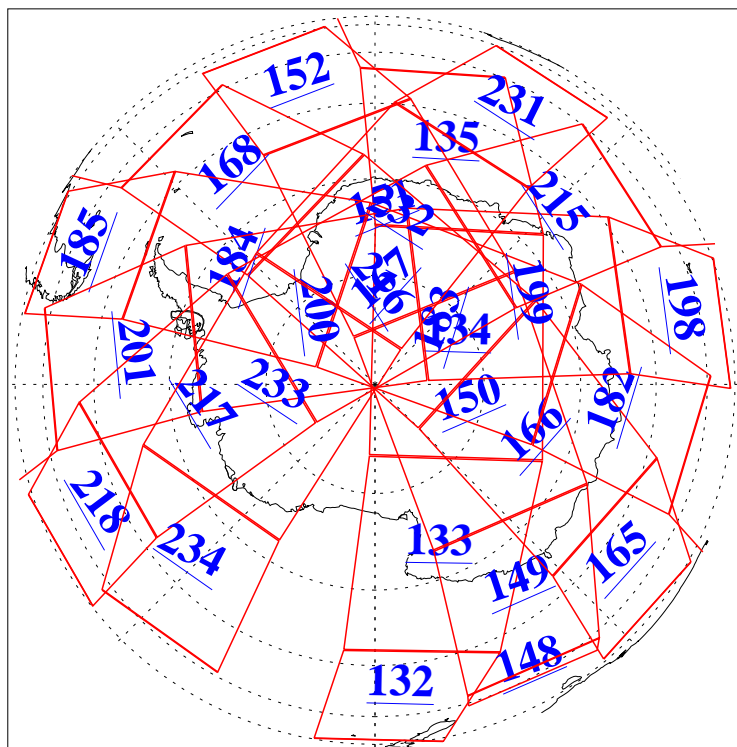

L1B Availability  
AMSU Granules: 240  
HSB Granules: 0  
AIRS Granules: 240

23 Aug 2013  
DoY 235  
Aqua Day 4129  
Granules: 1 to 120

Granules: 121 to 240

Legend: AMSU Available, HSB Available, AIRS Available

L1B Availability  
AMSU Granules: 240  
HSB Granules: 0  
AIRS Granules: 240

23 Aug 2013  
DoY 235  
Aqua Day 4129

Ascending Granules

Descending Granules

Legend: AMSU Available, HSB Available, AIRS Available

L1B Availability  
 AMSU Granules: 240  
 HSB Granules: 0  
 AIRS Granules: 240

23 Aug 2013  
 DoY 235  
 Aqua Day 4129

Northern Hemisphere Granules

Southern Hemisphere Granules

Legend: AMSU Available, HSB Available, AIRS Available