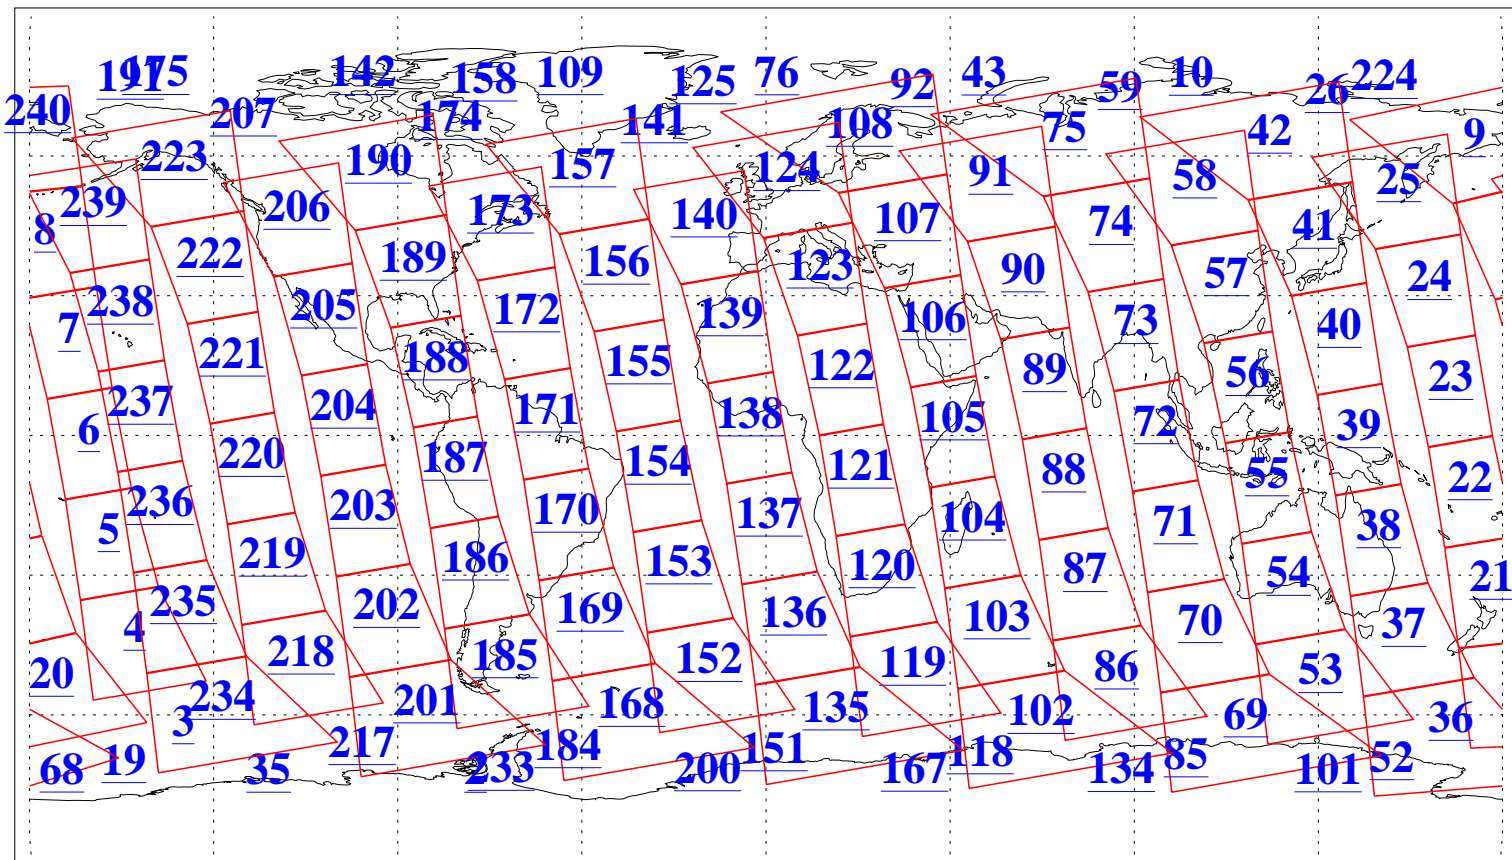

L1B Availability  
AMSU Granules: 240  
HSB Granules: 0  
AIRS Granules: 240

23 Aug 2013  
DoY 235  
Aqua Day 4129  
Granules: 1 to 120

Granules: 121 to 240

Legend: AMSU Available, HSB Available, AIRS Available

L1B Availability  
AMSU Granules: 240  
HSB Granules: 0  
AIRS Granules: 240

23 Aug 2013  
DoY 235  
Aqua Day 4129

Ascending Granules

Descending Granules

Legend: AMSU Available, HSB Available, AIRS Available

L1B Availability  
 AMSU Granules: 240  
 HSB Granules: 0  
 AIRS Granules: 240

23 Aug 2013  
 DoY 235  
 Aqua Day 4129

Northern Hemisphere Granules

Southern Hemisphere Granules

Legend: AMSU Available, HSB Available, AIRS Available