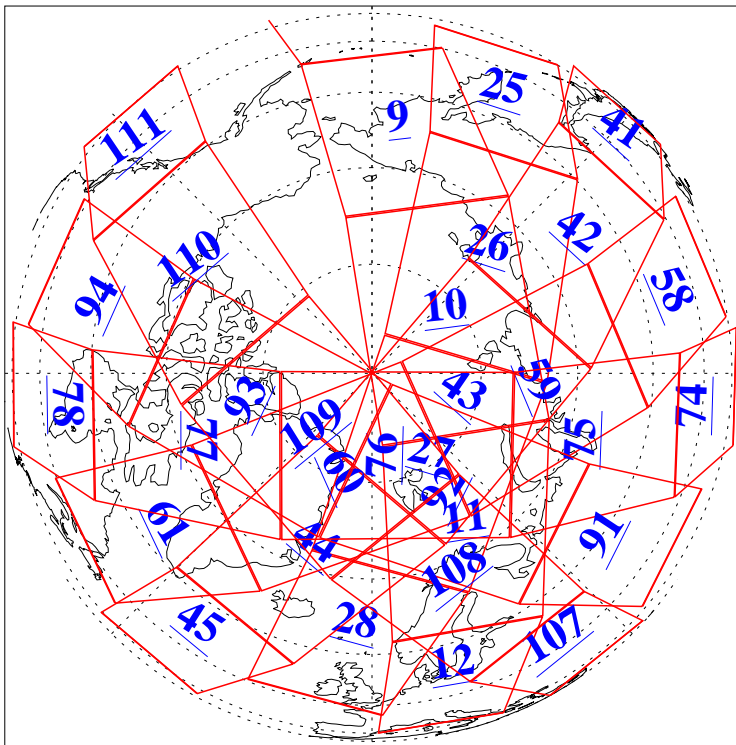

L1B Availability  
AMSU Granules: 240  
HSB Granules: 0  
AIRS Granules: 240

23 Aug 2013  
DoY 235  
Aqua Day 4129  
Granules: 1 to 120

Granules: 121 to 240

Legend: AMSU Available, HSB Available, AIRS Available

L1B Availability  
AMSU Granules: 240  
HSB Granules: 0  
AIRS Granules: 240

23 Aug 2013  
DoY 235  
Aqua Day 4129

Ascending Granules

Descending Granules

Legend: AMSU Available, HSB Available, AIRS Available

L1B Availability  
 AMSU Granules: 240  
 HSB Granules: 0  
 AIRS Granules: 240

23 Aug 2013  
 DoY 235  
 Aqua Day 4129

Northern Hemisphere Granules

Southern Hemisphere Granules

Legend: AMSU Available, HSB Available, AIRS Available