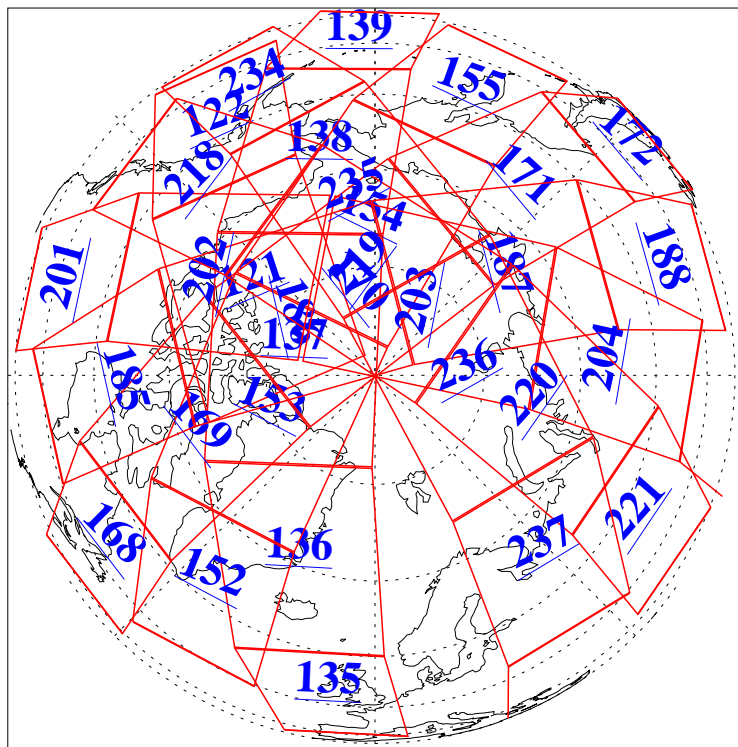

L1B Availability
AMSU Granules: 240
HSB Granules: 0
AIRS Granules: 240

20 Aug 2013
DoY 232
Aqua Day 4126
Granules: 1 to 120

Granules: 121 to 240

Legend: AMSU Available, HSB Available, AIRS Available

L1B Availability
AMSU Granules: 240
HSB Granules: 0
AIRS Granules: 240

20 Aug 2013
DoY 232
Aqua Day 4126

Ascending Granules

Descending Granules

Legend: AMSU Available, HSB Available, AIRS Available

L1B Availability
 AMSU Granules: 240
 HSB Granules: 0
 AIRS Granules: 240

20 Aug 2013
 DoY 232
 Aqua Day 4126

Northern Hemisphere Granules

Southern Hemisphere Granules

Legend: AMSU Available, HSB Available, AIRS Available