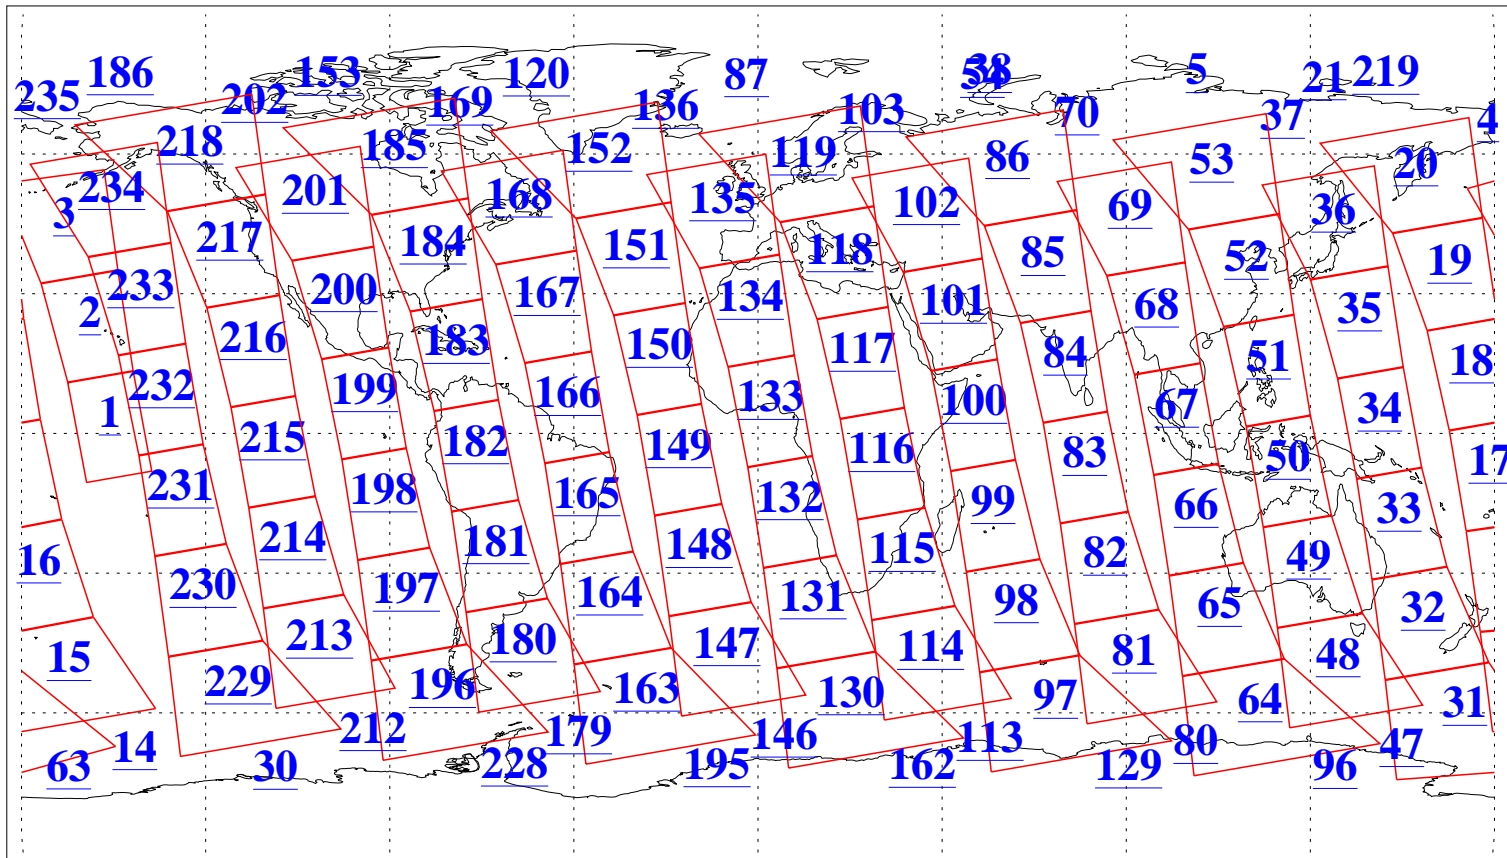

L1B Availability
AMSU Granules: 240
HSB Granules: 0
AIRS Granules: 240

20 Aug 2013
DoY 232
Aqua Day 4126
Granules: 1 to 120

Granules: 121 to 240

Legend: AMSU Available, HSB Available, AIRS Available

L1B Availability
AMSU Granules: 240
HSB Granules: 0
AIRS Granules: 240

20 Aug 2013
DoY 232
Aqua Day 4126

Ascending Granules

Descending Granules

Legend: AMSU Available, HSB Available, AIRS Available

L1B Availability
 AMSU Granules: 240
 HSB Granules: 0
 AIRS Granules: 240

20 Aug 2013
 DoY 232
 Aqua Day 4126

Northern Hemisphere Granules

Southern Hemisphere Granules

Legend: AMSU Available, HSB Available, AIRS Available