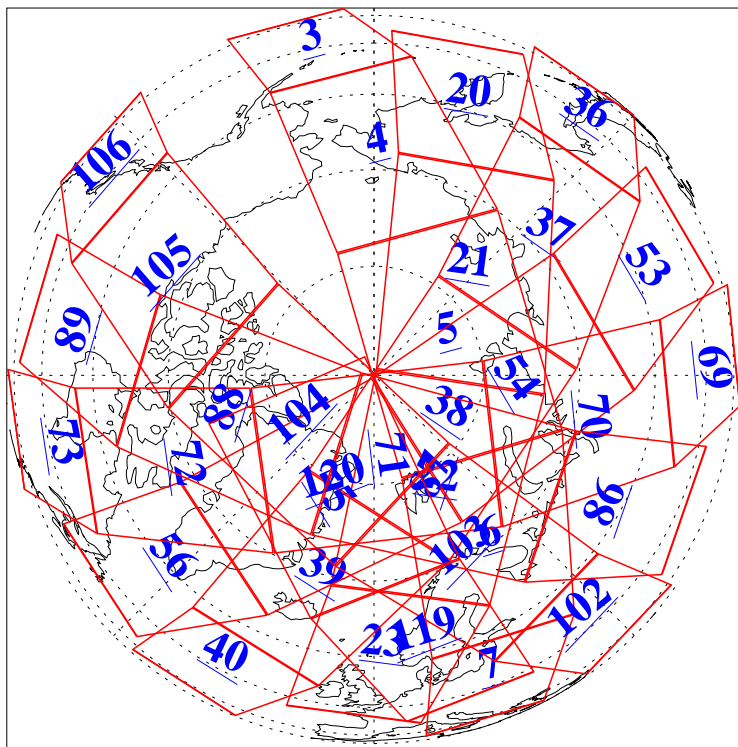

L1B Availability
AMSU Granules: 240
HSB Granules: 0
AIRS Granules: 240

20 Aug 2013
DoY 232
Aqua Day 4126
Granules: 1 to 120

Granules: 121 to 240

Legend: AMSU Available, HSB Available, AIRS Available

L1B Availability
AMSU Granules: 240
HSB Granules: 0
AIRS Granules: 240

20 Aug 2013
DoY 232
Aqua Day 4126

Ascending Granules

Descending Granules

Legend: AMSU Available, HSB Available, AIRS Available

L1B Availability
 AMSU Granules: 240
 HSB Granules: 0
 AIRS Granules: 240

20 Aug 2013
 DoY 232
 Aqua Day 4126

Northern Hemisphere Granules

Southern Hemisphere Granules

Legend: AMSU Available, HSB Available, AIRS Available