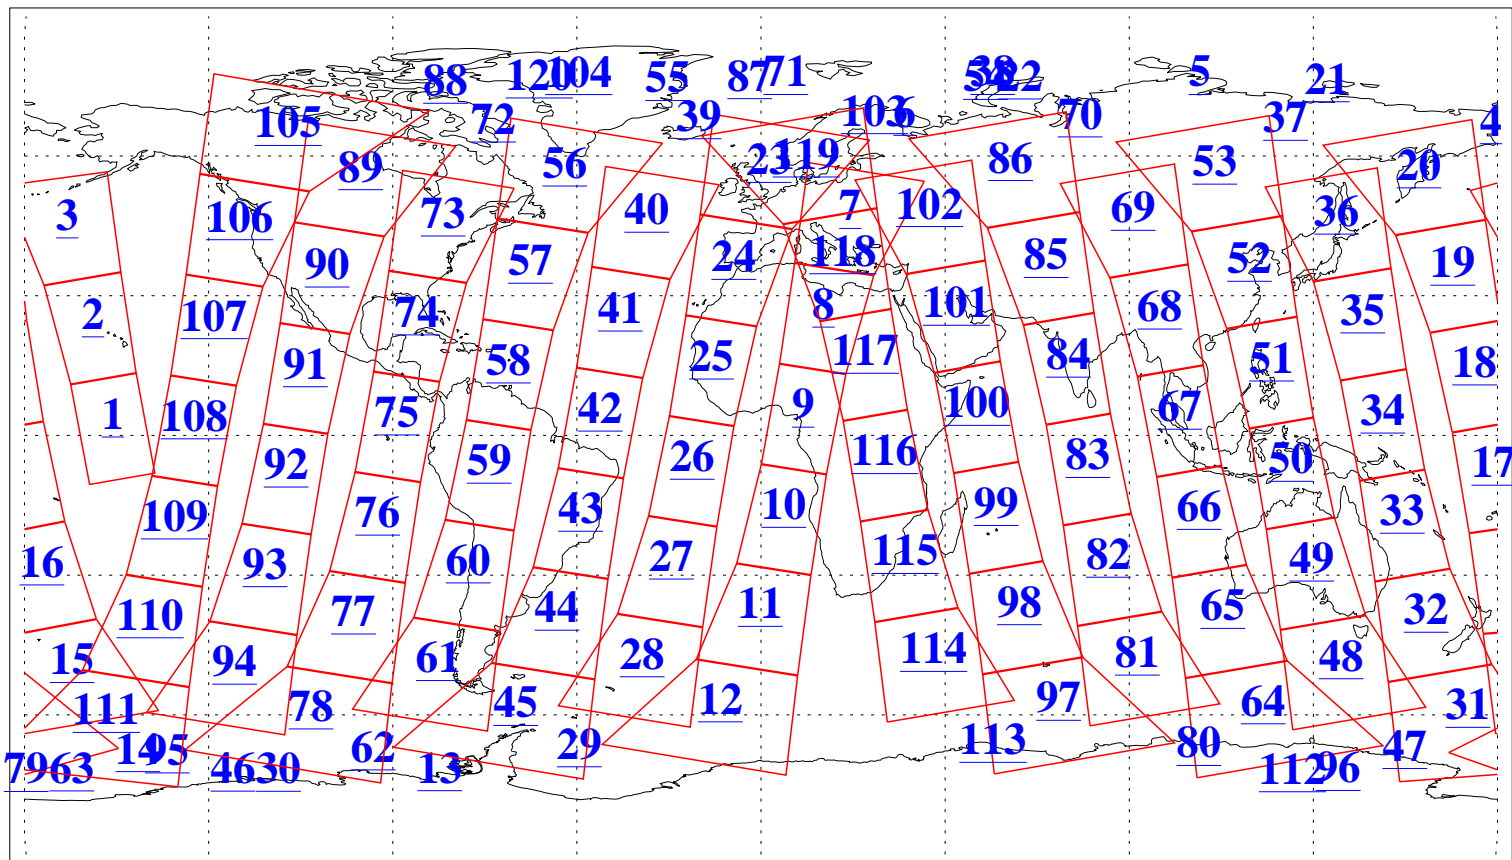

L1B Availability
AMSU Granules: 240
HSB Granules: 0
AIRS Granules: 240

20 Aug 2013
DoY 232
Aqua Day 4126
Granules: 1 to 120

Granules: 121 to 240

Legend: AMSU Available, HSB Available, AIRS Available

L1B Availability
AMSU Granules: 240
HSB Granules: 0
AIRS Granules: 240

20 Aug 2013
DoY 232
Aqua Day 4126

Ascending Granules

Descending Granules

Legend: AMSU Available, HSB Available, AIRS Available

L1B Availability
 AMSU Granules: 240
 HSB Granules: 0
 AIRS Granules: 240

20 Aug 2013
 DoY 232
 Aqua Day 4126

Northern Hemisphere Granules

Southern Hemisphere Granules

Legend: AMSU Available, HSB Available, AIRS Available