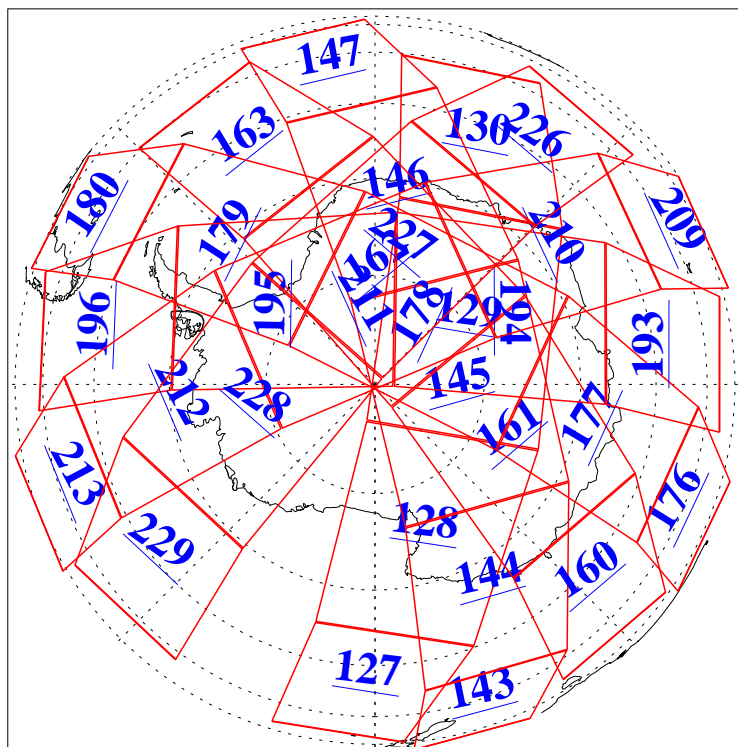

20 Aug 2013
DoY 232
Aqua Day 4126

Ascending Granules

Descending Granules

Legend: AMSU Available, HSB Available, AIRS Available

L1B Availability
 AMSU Granules: 240
 HSB Granules: 0
 AIRS Granules: 240

20 Aug 2013
 DoY 232
 Aqua Day 4126

Northern Hemisphere Granules

Southern Hemisphere Granules

Legend: AMSU Available, HSB Available, AIRS Available