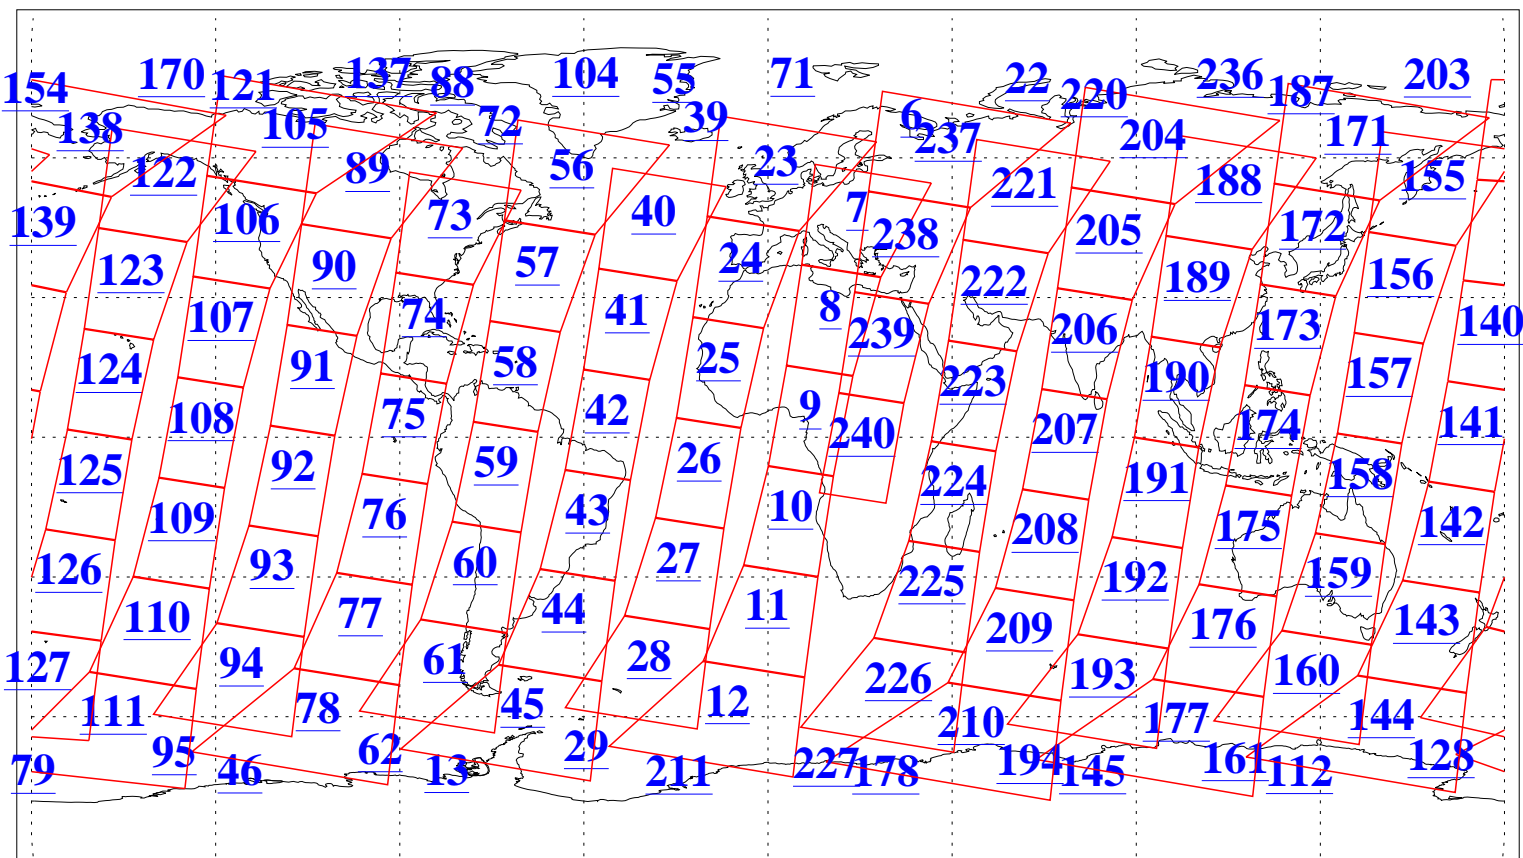

L1B Availability
AMSU Granules: 240
HSB Granules: 0
AIRS Granules: 240

20 Aug 2013
DoY 232
Aqua Day 4126
Granules: 1 to 120

Granules: 121 to 240

Legend: AMSU Available, HSB Available, AIRS Available

L1B Availability
AMSU Granules: 240
HSB Granules: 0
AIRS Granules: 240

20 Aug 2013
DoY 232
Aqua Day 4126

Ascending Granules

Descending Granules

Legend: AMSU Available, HSB Available, AIRS Available

L1B Availability
 AMSU Granules: 240
 HSB Granules: 0
 AIRS Granules: 240

20 Aug 2013
 DoY 232
 Aqua Day 4126

Northern Hemisphere Granules

Southern Hemisphere Granules

Legend: AMSU Available, HSB Available, AIRS Available