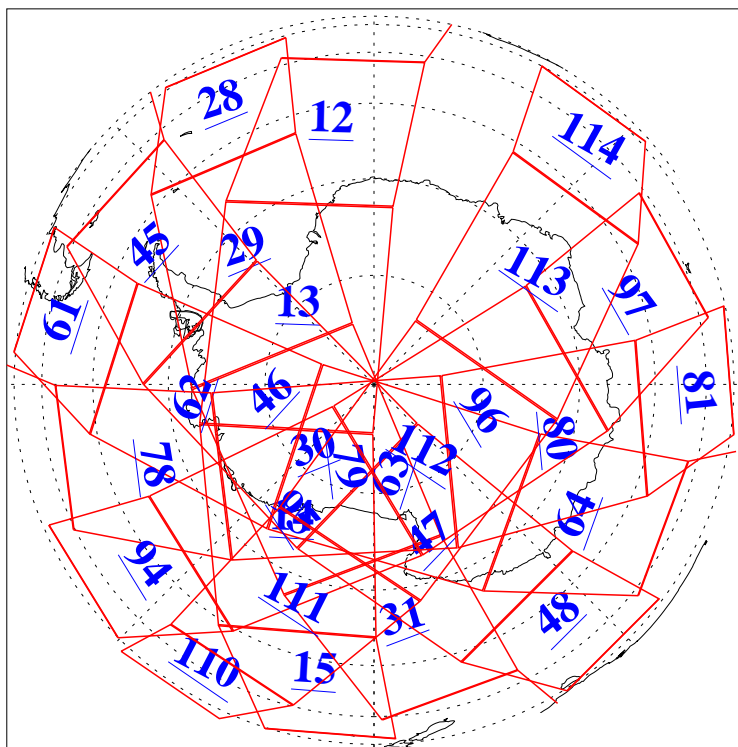

L1B Availability
AMSU Granules: 240
HSB Granules: 0
AIRS Granules: 240

20 Aug 2013
DoY 232
Aqua Day 4126
Granules: 1 to 120

Granules: 121 to 240

Legend: AMSU Available, HSB Available, AIRS Available

L1B Availability
AMSU Granules: 240
HSB Granules: 0
AIRS Granules: 240

20 Aug 2013
DoY 232
Aqua Day 4126

Ascending Granules

Descending Granules

Legend: AMSU Available, HSB Available, AIRS Available

L1B Availability
 AMSU Granules: 240
 HSB Granules: 0
 AIRS Granules: 240

20 Aug 2013
 DoY 232
 Aqua Day 4126

Northern Hemisphere Granules

Southern Hemisphere Granules

Legend: AMSU Available, HSB Available, AIRS Available