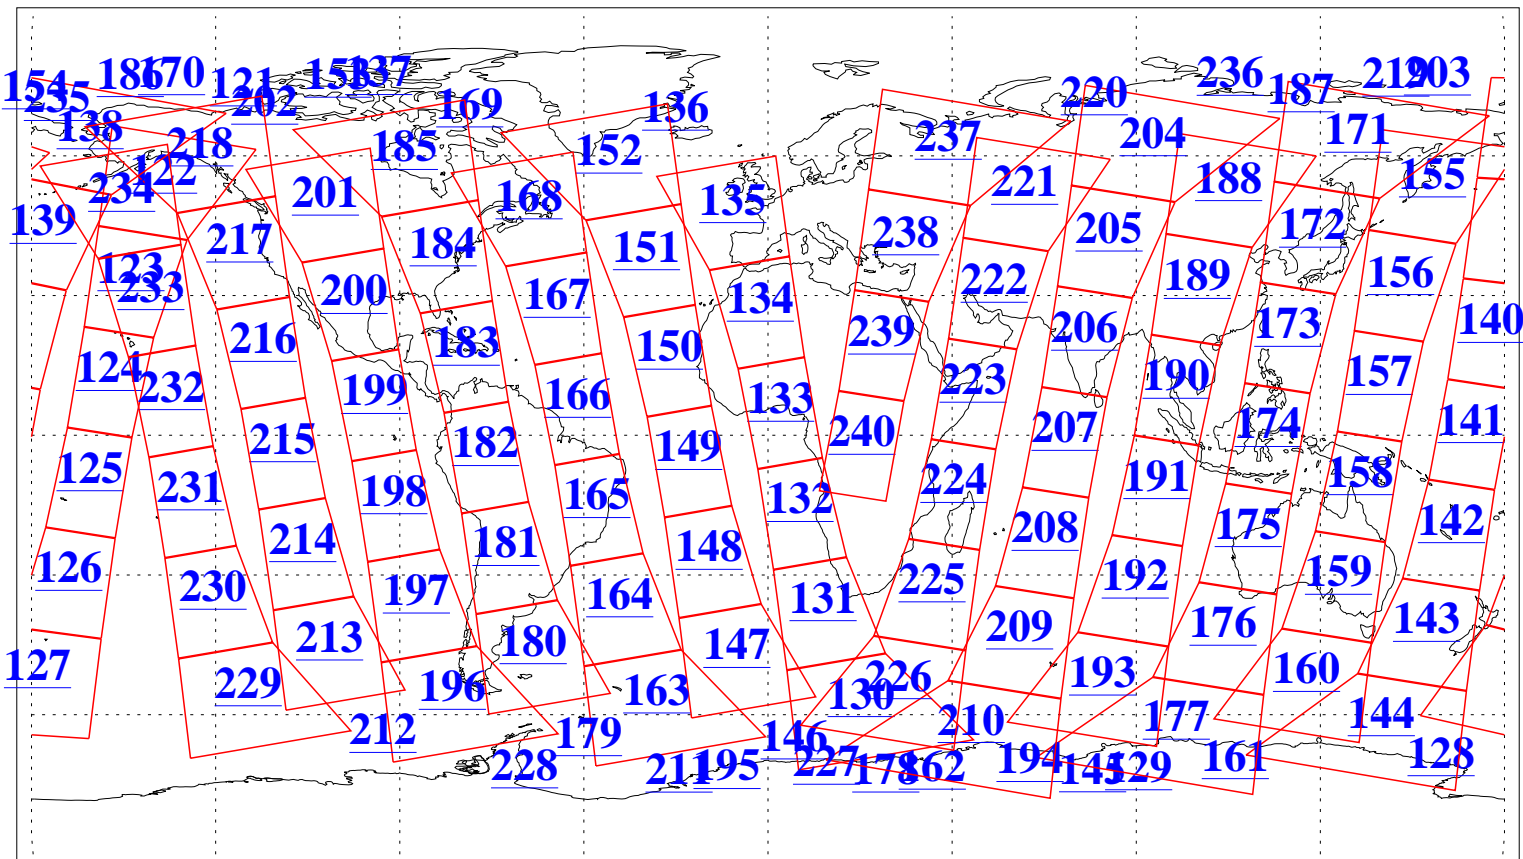

L1B Availability
AMSU Granules: 240
HSB Granules: 0
AIRS Granules: 240

20 Aug 2013
DoY 232
Aqua Day 4126
Granules: 1 to 120

Granules: 121 to 240

Legend: AMSU Available, HSB Available, AIRS Available

L1B Availability
AMSU Granules: 240
HSB Granules: 0
AIRS Granules: 240

20 Aug 2013
DoY 232
Aqua Day 4126

Ascending Granules

Descending Granules

Legend: AMSU Available, HSB Available, AIRS Available

L1B Availability
 AMSU Granules: 240
 HSB Granules: 0
 AIRS Granules: 240

20 Aug 2013
 DoY 232
 Aqua Day 4126

Northern Hemisphere Granules

Southern Hemisphere Granules

Legend: AMSU Available, HSB Available, AIRS Available