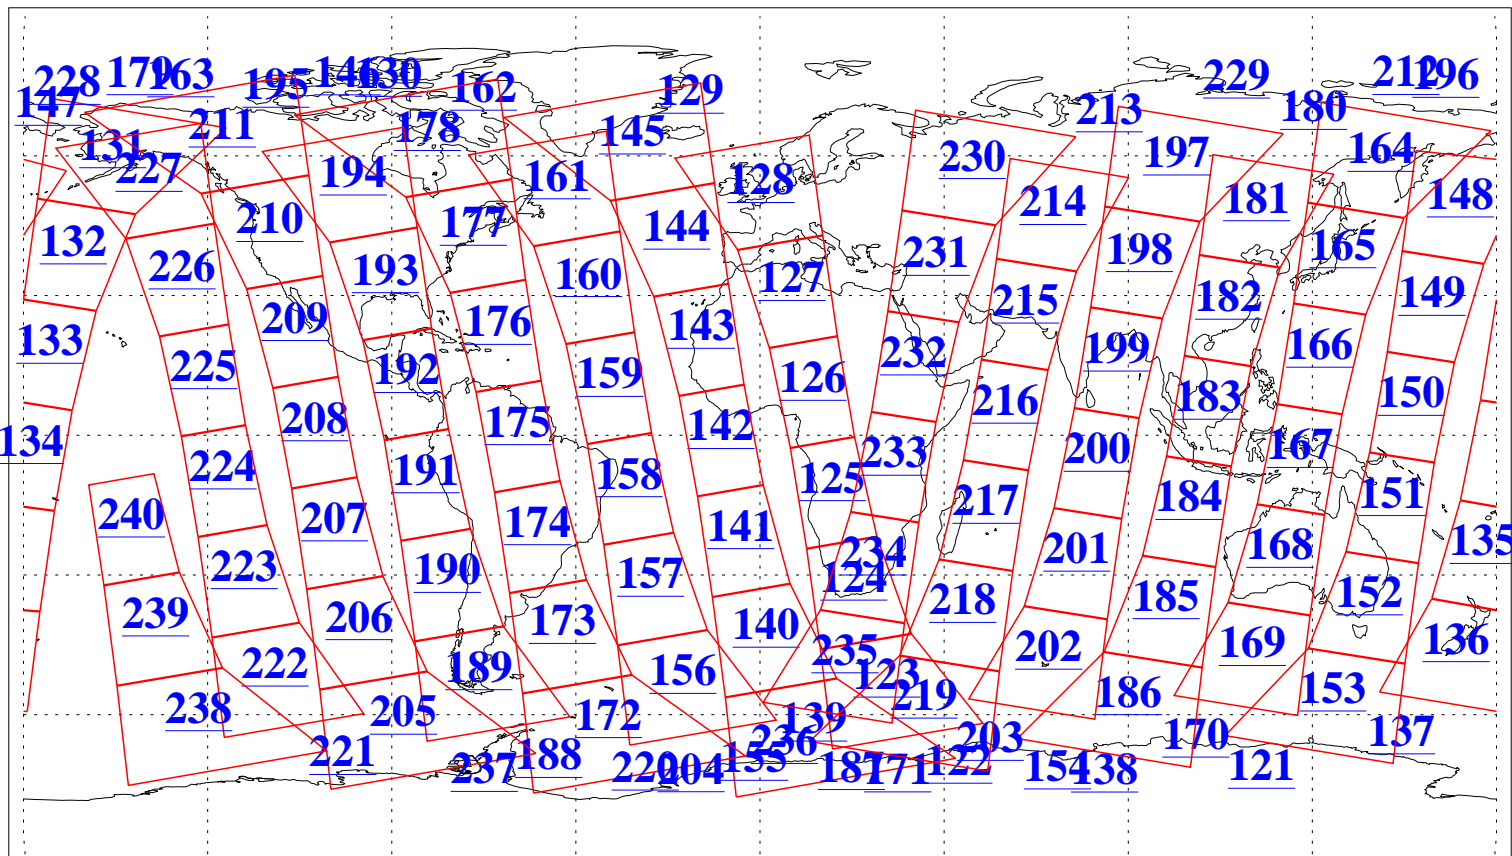

L1B Availability
AMSU Granules: 240
HSB Granules: 0
AIRS Granules: 240

19 Aug 2013
DoY 231
Aqua Day 4125
Granules: 1 to 120

Granules: 121 to 240

Legend: AMSU Available, HSB Available, AIRS Available

L1B Availability
AMSU Granules: 240
HSB Granules: 0
AIRS Granules: 240

19 Aug 2013
DoY 231
Aqua Day 4125

Ascending Granules

Descending Granules

Legend: AMSU Available, HSB Available, AIRS Available

L1B Availability
AMSU Granules: 240
HSB Granules: 0
AIRS Granules: 240

19 Aug 2013
DoY 231
Aqua Day 4125

Northern Hemisphere Granules

Southern Hemisphere Granules

Legend: AMSU Available, HSB Available, AIRS Available