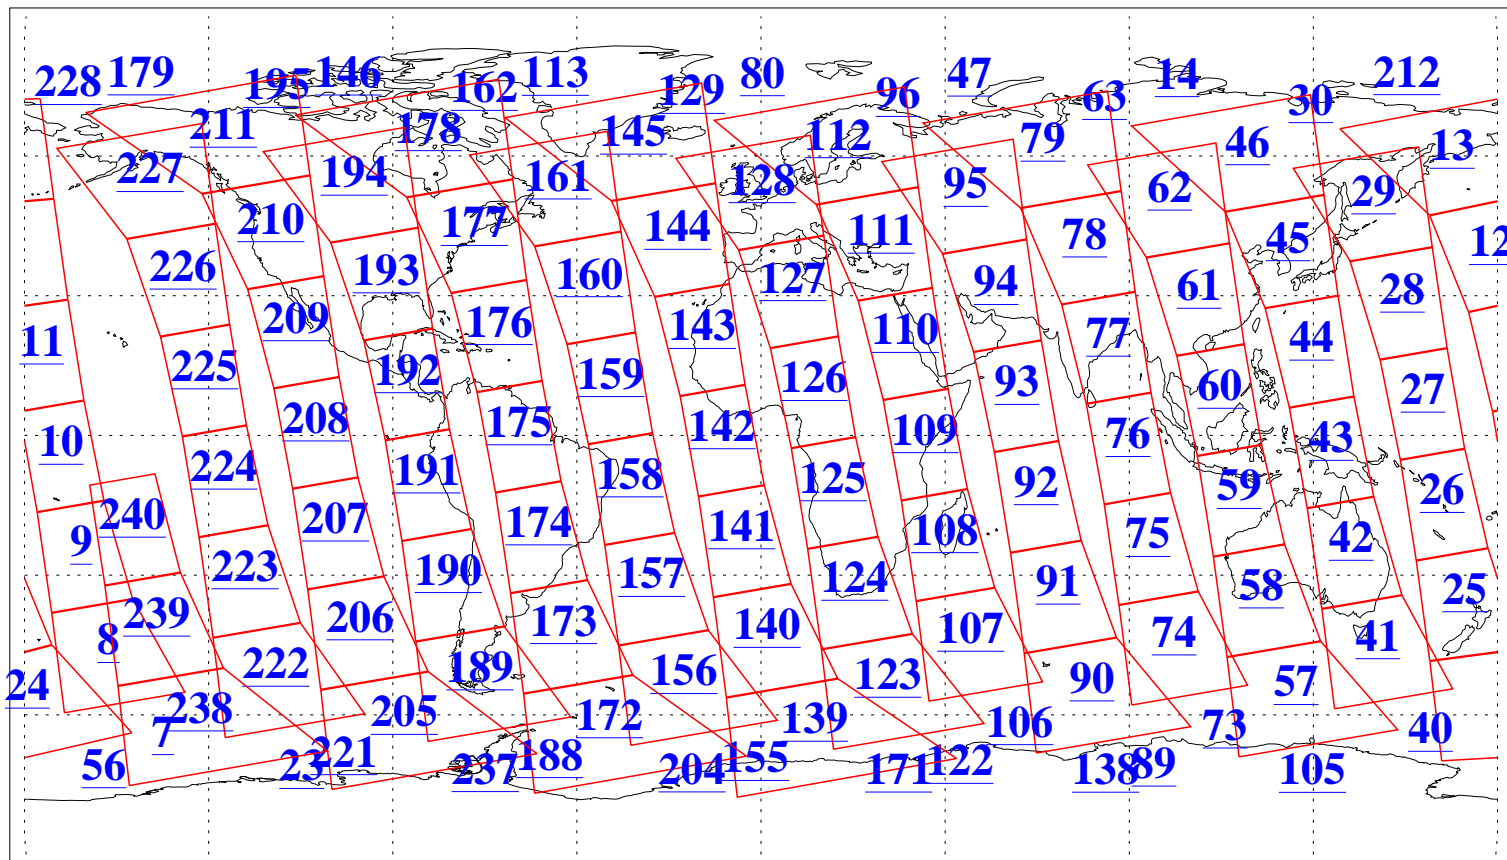

L1B Availability
AMSU Granules: 240
HSB Granules: 0
AIRS Granules: 240

19 Aug 2013
DoY 231
Aqua Day 4125
Granules: 1 to 120

Granules: 121 to 240

Legend: AMSU Available, HSB Available, AIRS Available

L1B Availability
AMSU Granules: 240
HSB Granules: 0
AIRS Granules: 240

19 Aug 2013
DoY 231
Aqua Day 4125

Ascending Granules

Descending Granules

Legend: AMSU Available, HSB Available, AIRS Available

L1B Availability
AMSU Granules: 240
HSB Granules: 0
AIRS Granules: 240

19 Aug 2013
DoY 231
Aqua Day 4125

Northern Hemisphere Granules

Southern Hemisphere Granules

Legend: AMSU Available, HSB Available, AIRS Available