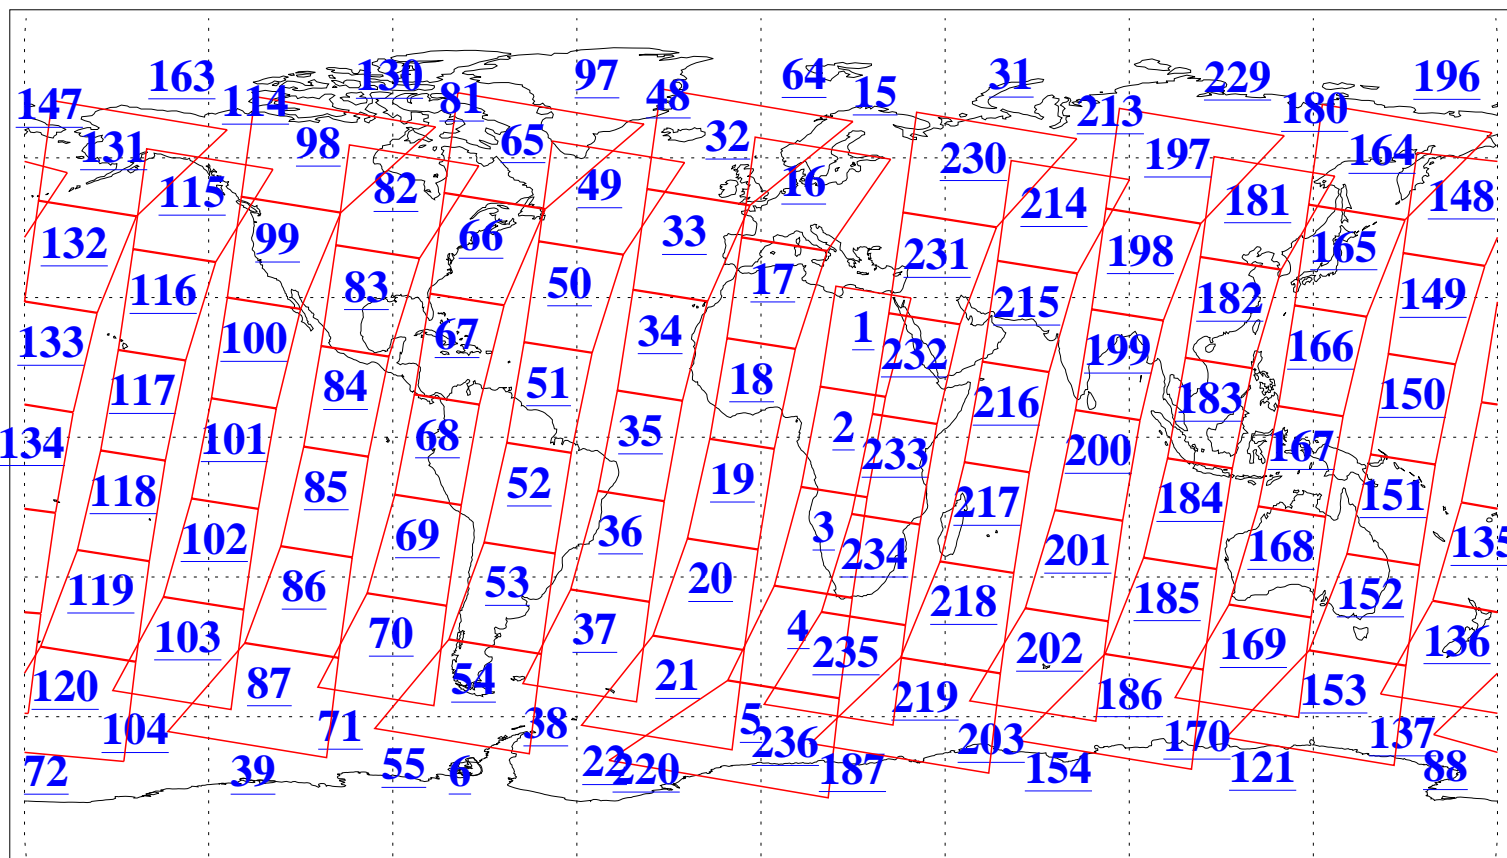

L1B Availability
AMSU Granules: 240
HSB Granules: 0
AIRS Granules: 240

19 Aug 2013
DoY 231
Aqua Day 4125
Granules: 1 to 120

Granules: 121 to 240

Legend: AMSU Available, HSB Available, AIRS Available

L1B Availability
AMSU Granules: 240
HSB Granules: 0
AIRS Granules: 240

19 Aug 2013
DoY 231
Aqua Day 4125

Ascending Granules

Descending Granules

Legend: AMSU Available, HSB Available, AIRS Available

L1B Availability
AMSU Granules: 240
HSB Granules: 0
AIRS Granules: 240

19 Aug 2013
DoY 231
Aqua Day 4125

Northern Hemisphere Granules

Southern Hemisphere Granules

Legend: AMSU Available, HSB Available, AIRS Available