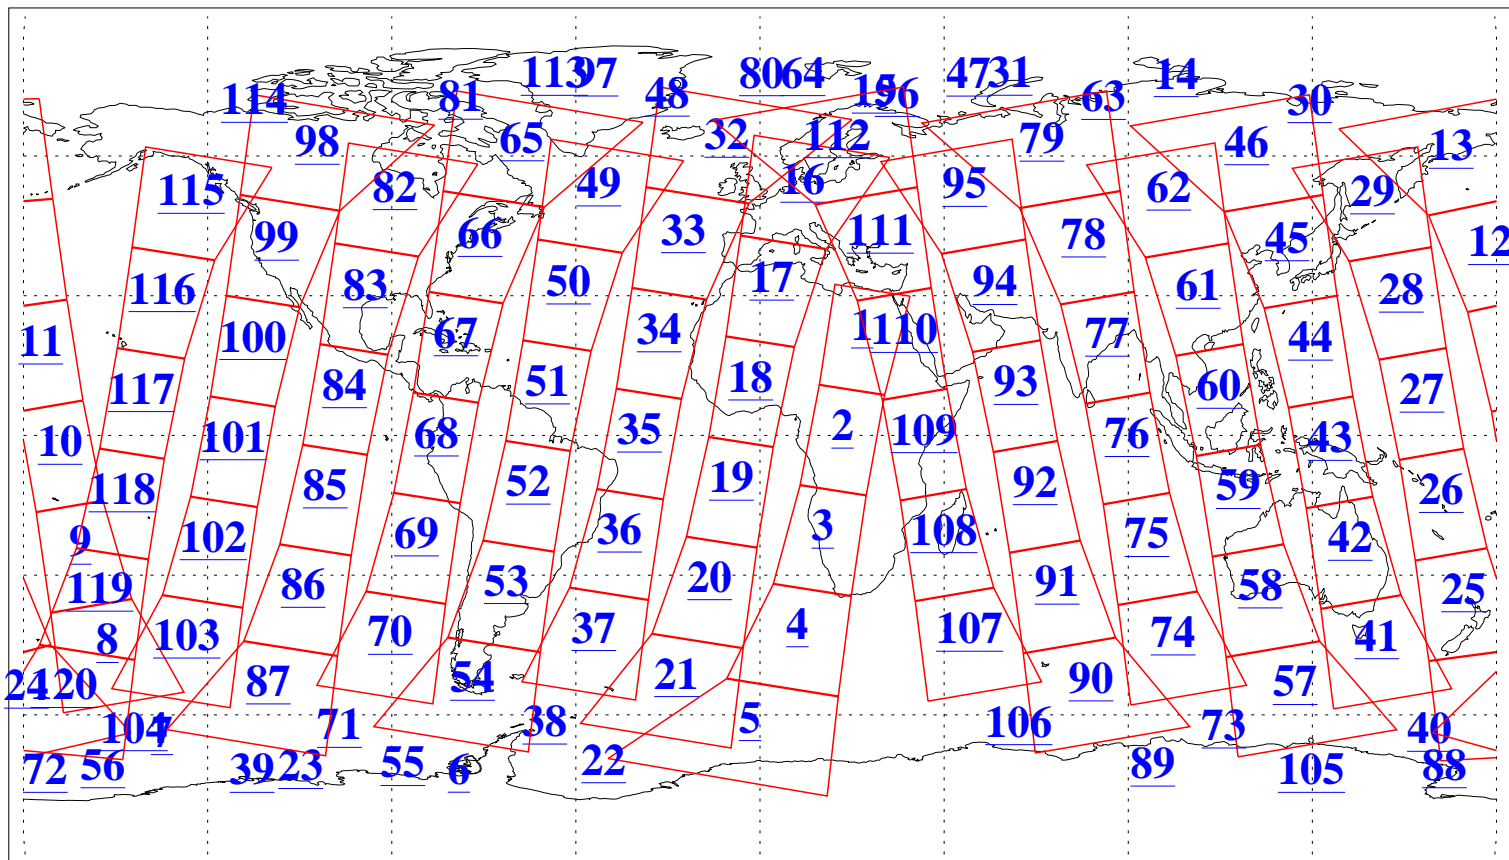

L1B Availability
AMSU Granules: 240
HSB Granules: 0
AIRS Granules: 240

19 Aug 2013
DoY 231
Aqua Day 4125
Granules: 1 to 120

Granules: 121 to 240

Legend: AMSU Available, HSB Available, AIRS Available

L1B Availability
AMSU Granules: 240
HSB Granules: 0
AIRS Granules: 240

19 Aug 2013
DoY 231
Aqua Day 4125

Ascending Granules

Descending Granules

Legend: AMSU Available, HSB Available, AIRS Available

L1B Availability
AMSU Granules: 240
HSB Granules: 0
AIRS Granules: 240

19 Aug 2013
DoY 231
Aqua Day 4125

Northern Hemisphere Granules

Southern Hemisphere Granules

Legend: AMSU Available, HSB Available, AIRS Available