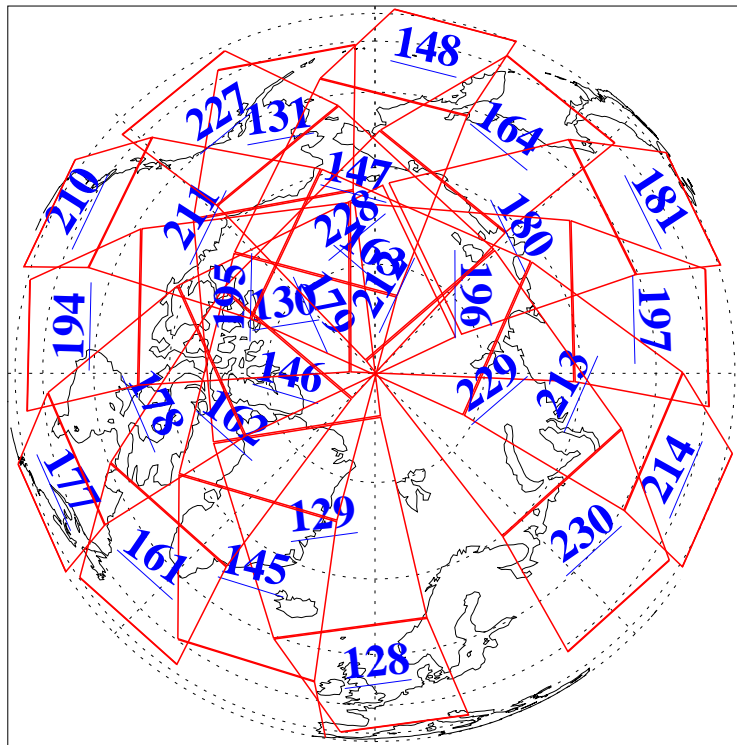

19 Aug 2013
DoY 231
Aqua Day 4125

Ascending Granules

Descending Granules

Legend: AMSU Available, HSB Available, AIRS Available

L1B Availability
AMSU Granules: 240
HSB Granules: 0
AIRS Granules: 240

19 Aug 2013
DoY 231
Aqua Day 4125

Northern Hemisphere Granules

Southern Hemisphere Granules

Legend: AMSU Available, HSB Available, AIRS Available