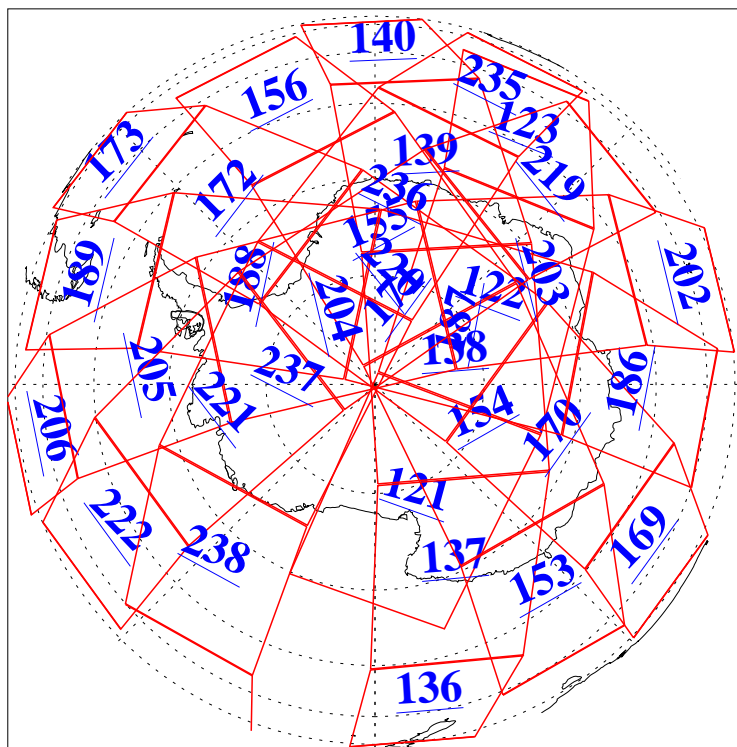

19 Aug 2013
DoY 231
Aqua Day 4125

Ascending Granules

Descending Granules

Legend: AMSU Available, HSB Available, AIRS Available

L1B Availability
AMSU Granules: 240
HSB Granules: 0
AIRS Granules: 240

19 Aug 2013
DoY 231
Aqua Day 4125

Northern Hemisphere Granules

Southern Hemisphere Granules

Legend: AMSU Available, HSB Available, AIRS Available