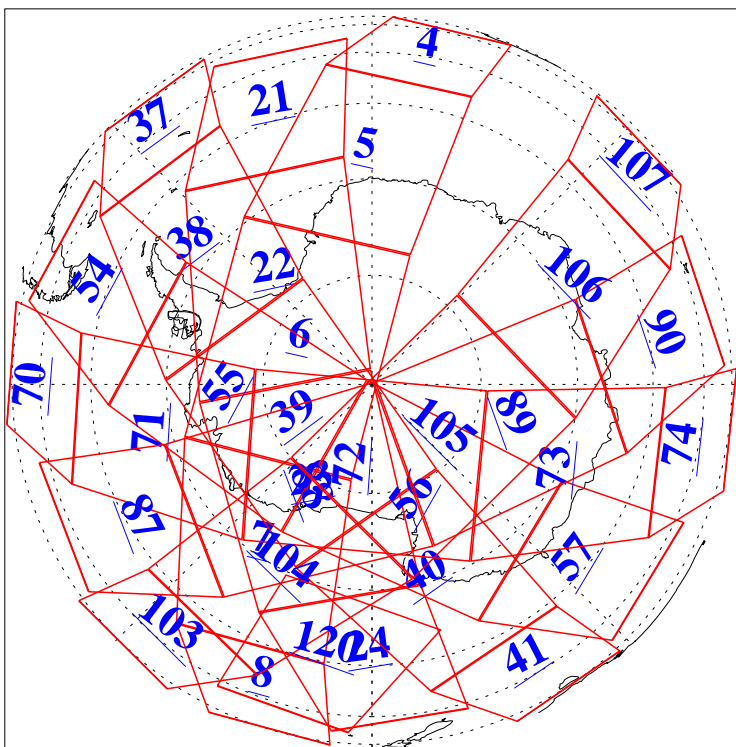

L1B Availability
AMSU Granules: 240
HSB Granules: 0
AIRS Granules: 240

19 Aug 2013
DoY 231
Aqua Day 4125
Granules: 1 to 120

Granules: 121 to 240

Legend: AMSU Available, HSB Available, AIRS Available

L1B Availability
AMSU Granules: 240
HSB Granules: 0
AIRS Granules: 240

19 Aug 2013
DoY 231
Aqua Day 4125

Ascending Granules

Descending Granules

Legend: AMSU Available, HSB Available, AIRS Available

L1B Availability
AMSU Granules: 240
HSB Granules: 0
AIRS Granules: 240

19 Aug 2013
DoY 231
Aqua Day 4125

Northern Hemisphere Granules

Southern Hemisphere Granules

Legend: AMSU Available, HSB Available, AIRS Available