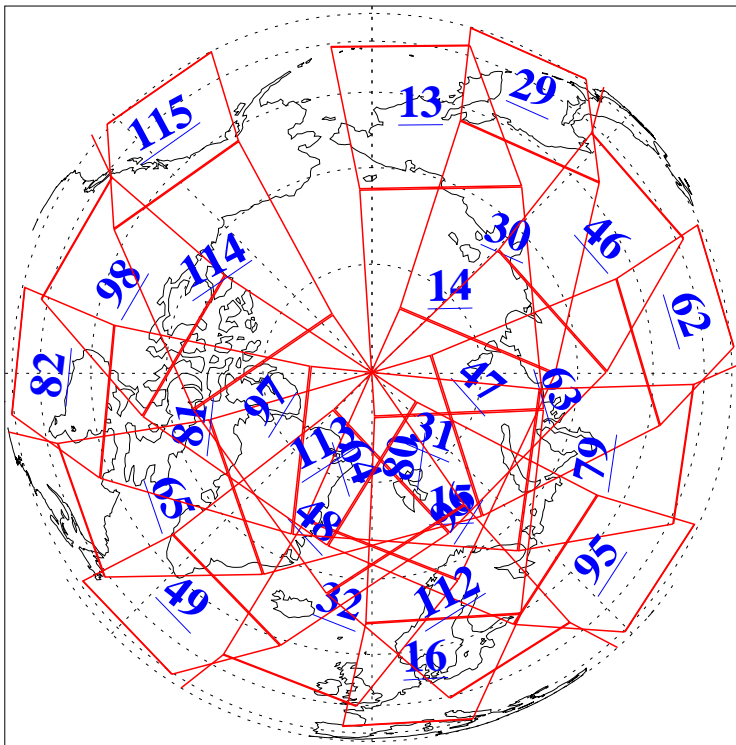

L1B Availability
AMSU Granules: 240
HSB Granules: 0
AIRS Granules: 240

19 Aug 2013
DoY 231
Aqua Day 4125
Granules: 1 to 120

Granules: 121 to 240

Legend: AMSU Available, HSB Available, AIRS Available

L1B Availability
AMSU Granules: 240
HSB Granules: 0
AIRS Granules: 240

19 Aug 2013
DoY 231
Aqua Day 4125

Ascending Granules

Descending Granules

Legend: AMSU Available, HSB Available, AIRS Available

L1B Availability
AMSU Granules: 240
HSB Granules: 0
AIRS Granules: 240

19 Aug 2013
DoY 231
Aqua Day 4125

Northern Hemisphere Granules

Southern Hemisphere Granules

Legend: AMSU Available, HSB Available, AIRS Available