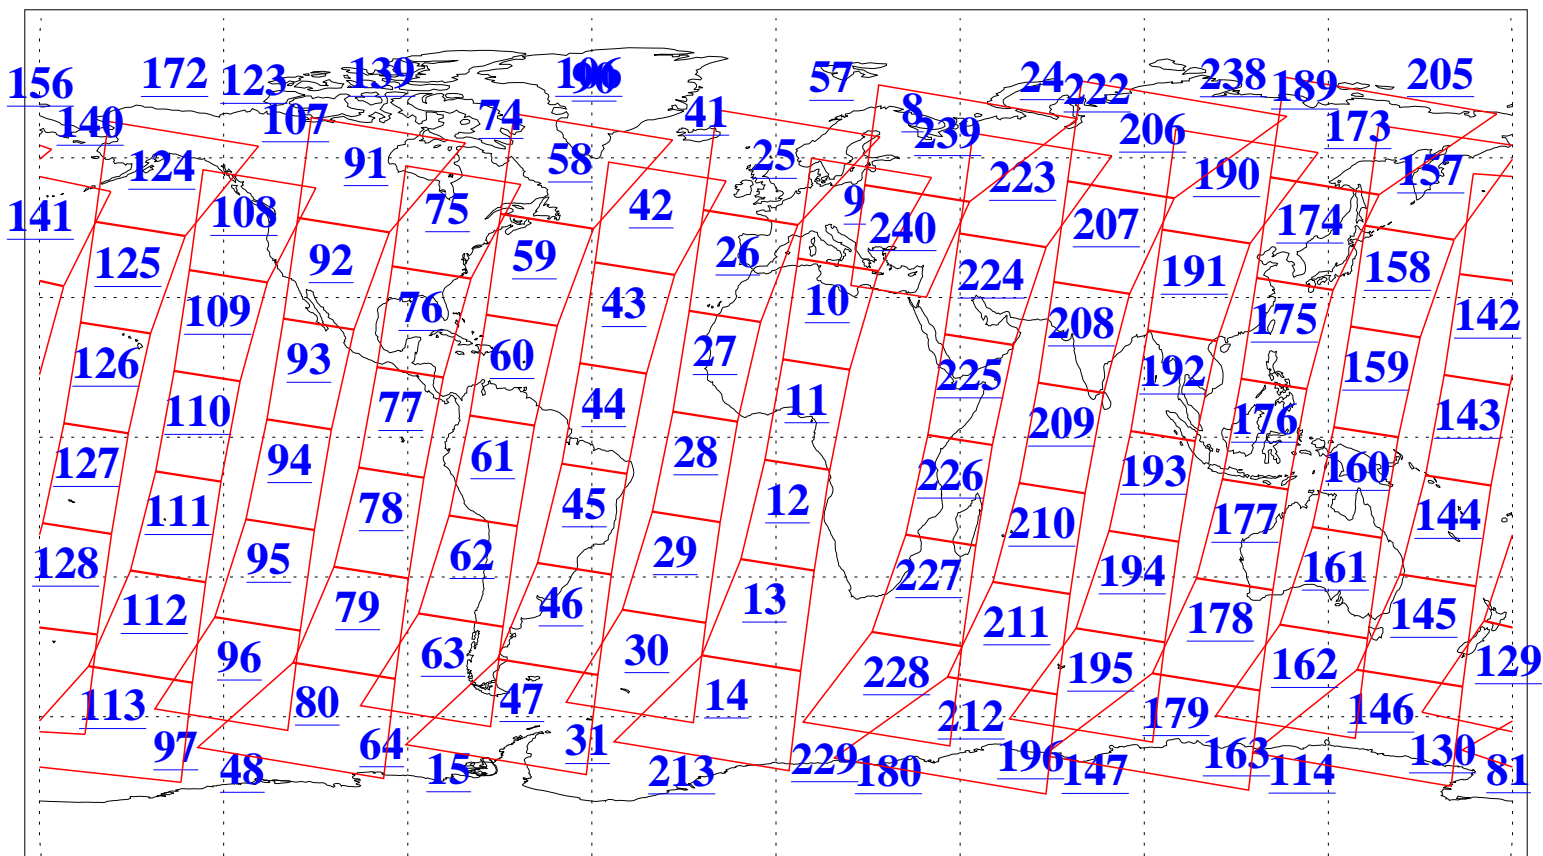

L1B Availability
AMSU Granules: 240
HSB Granules: 0
AIRS Granules: 240

18 Aug 2013
DoY 230
Aqua Day 4124
Granules: 1 to 120

Granules: 121 to 240

Legend: AMSU Available, *HSB Available*, **AIRS Available**

L1B Availability
AMSU Granules: 240
HSB Granules: 0
AIRS Granules: 240

18 Aug 2013
DoY 230
Aqua Day 4124
Ascending Granules

Descending Granules

Legend: AMSU Available, HSB Available, AIRS Available

L1B Availability
 AMSU Granules: 240
 HSB Granules: 0
 AIRS Granules: 240