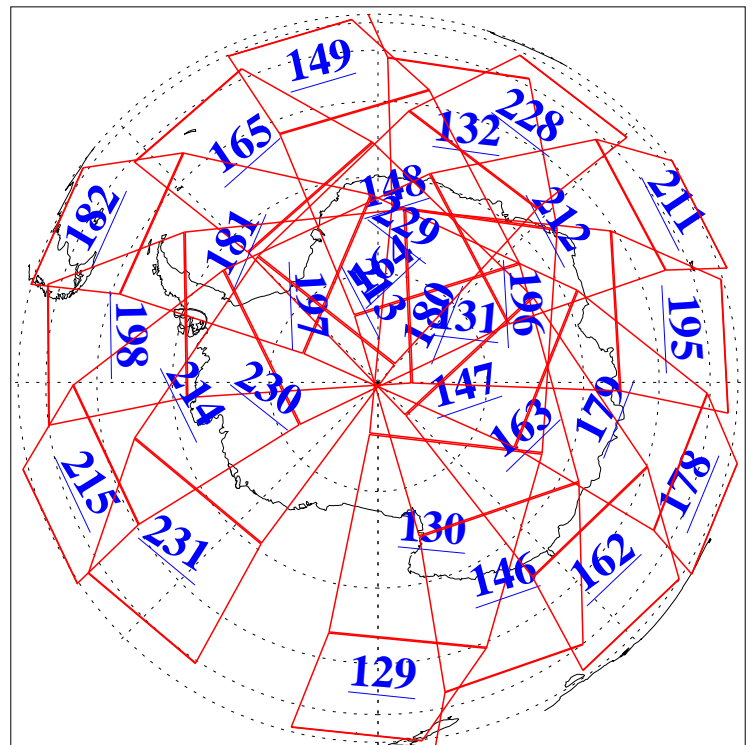

Legend: AMSU Available, HSB Available, AIRS Available