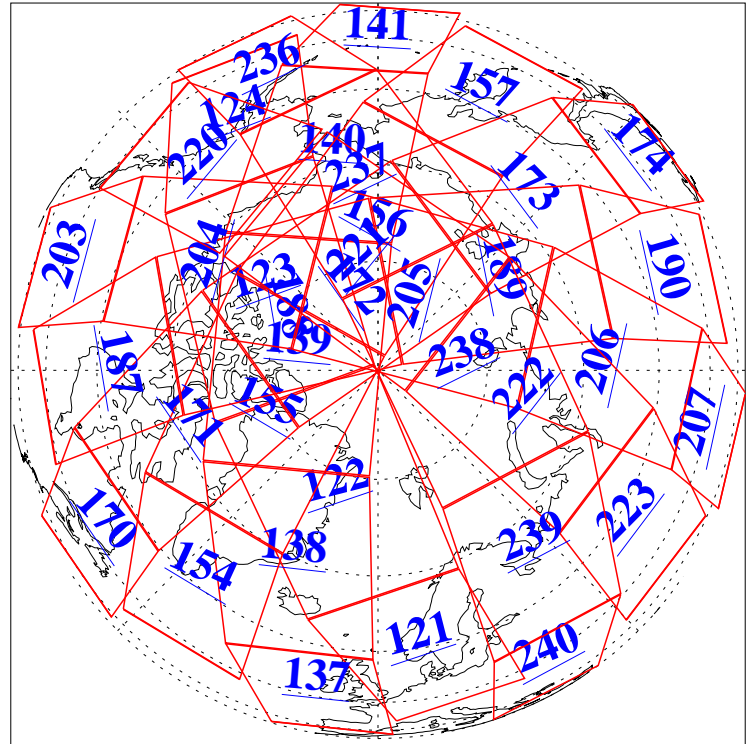

L1B Availability
AMSU Granules: 240
HSB Granules: 0
AIRS Granules: 240

18 Aug 2013
DoY 230
Aqua Day 4124

Northern Hemisphere Granules

Southern Hemisphere Granules