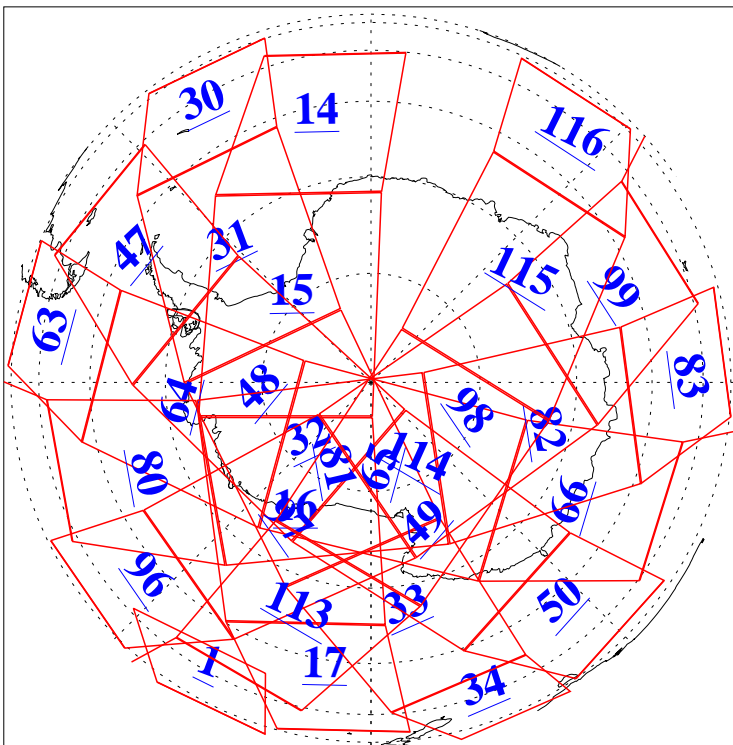

L1B Availability
AMSU Granules: 240
HSB Granules: 0
AIRS Granules: 240

18 Aug 2013
DoY 230
Aqua Day 4124
Granules: 1 to 120

Granules: 121 to 240

Legend: AMSU Available, *HSB Available*, **AIRS Available**

L1B Availability
AMSU Granules: 240
HSB Granules: 0
AIRS Granules: 240

18 Aug 2013
DoY 230
Aqua Day 4124
Ascending Granules

Descending Granules

Legend: AMSU Available, HSB Available, AIRS Available

L1B Availability
 AMSU Granules: 240
 HSB Granules: 0
 AIRS Granules: 240

18 Aug 2013
 DoY 230
 Aqua Day 4124

Northern Hemisphere Granules

Southern Hemisphere Granules

Legend: AMSU Available, HSB Available, AIRS Available