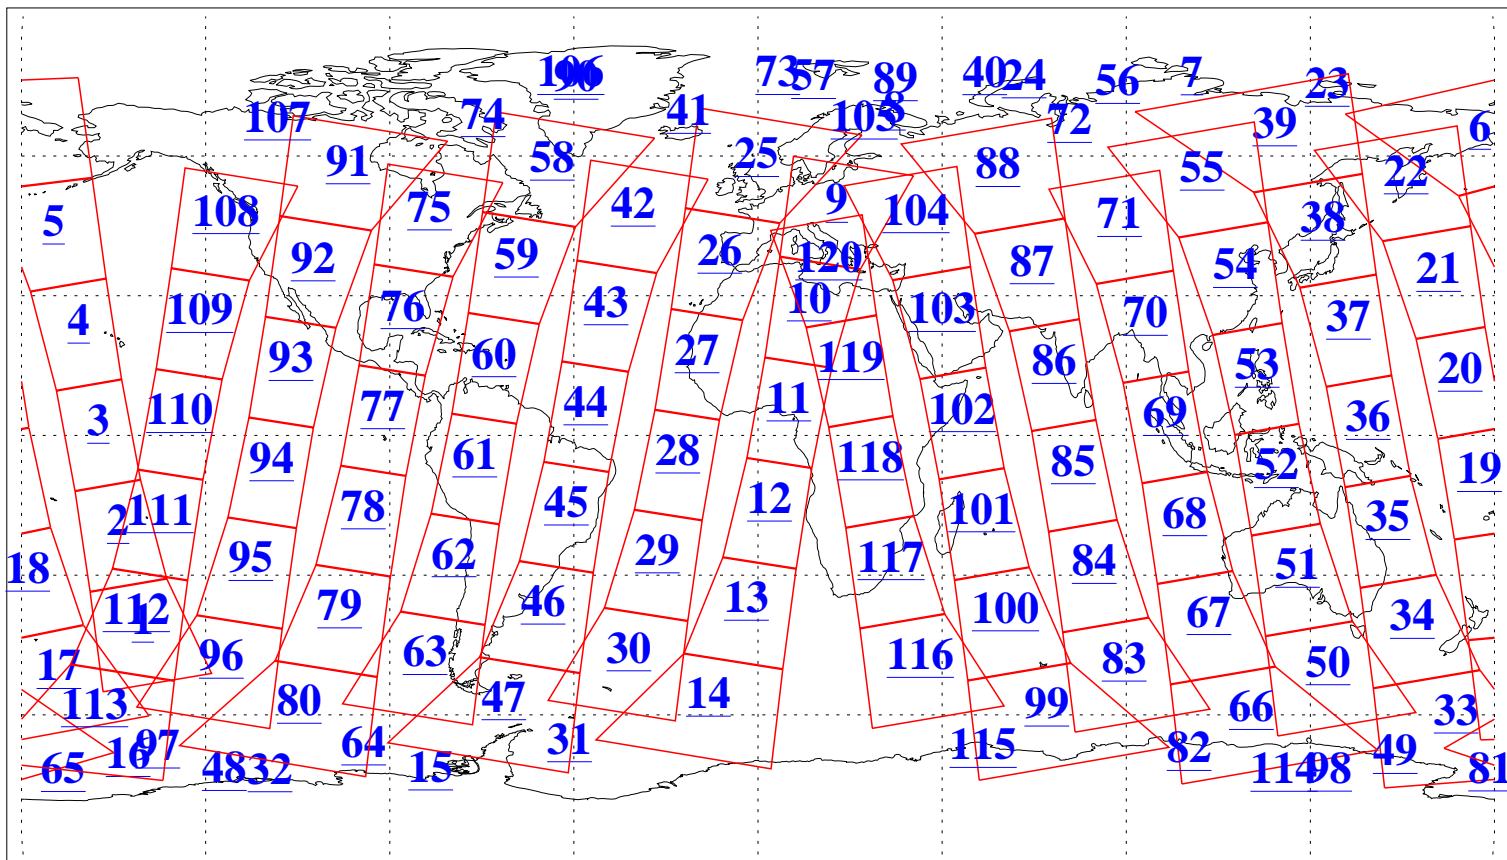

L1B Availability
AMSU Granules: 240
HSB Granules: 0
AIRS Granules: 240

18 Aug 2013
DoY 230
Aqua Day 4124
Granules: 1 to 120

Granules: 121 to 240

Legend: AMSU Available, *HSB Available*, **AIRS Available**

L1B Availability
AMSU Granules: 240
HSB Granules: 0
AIRS Granules: 240

18 Aug 2013
DoY 230
Aqua Day 4124
Ascending Granules

Descending Granules

Legend: AMSU Available, HSB Available, AIRS Available

L1B Availability
 AMSU Granules: 240
 HSB Granules: 0
 AIRS Granules: 240

18 Aug 2013
 DoY 230
 Aqua Day 4124

Northern Hemisphere Granules

Southern Hemisphere Granules

Legend: AMSU Available, HSB Available, AIRS Available