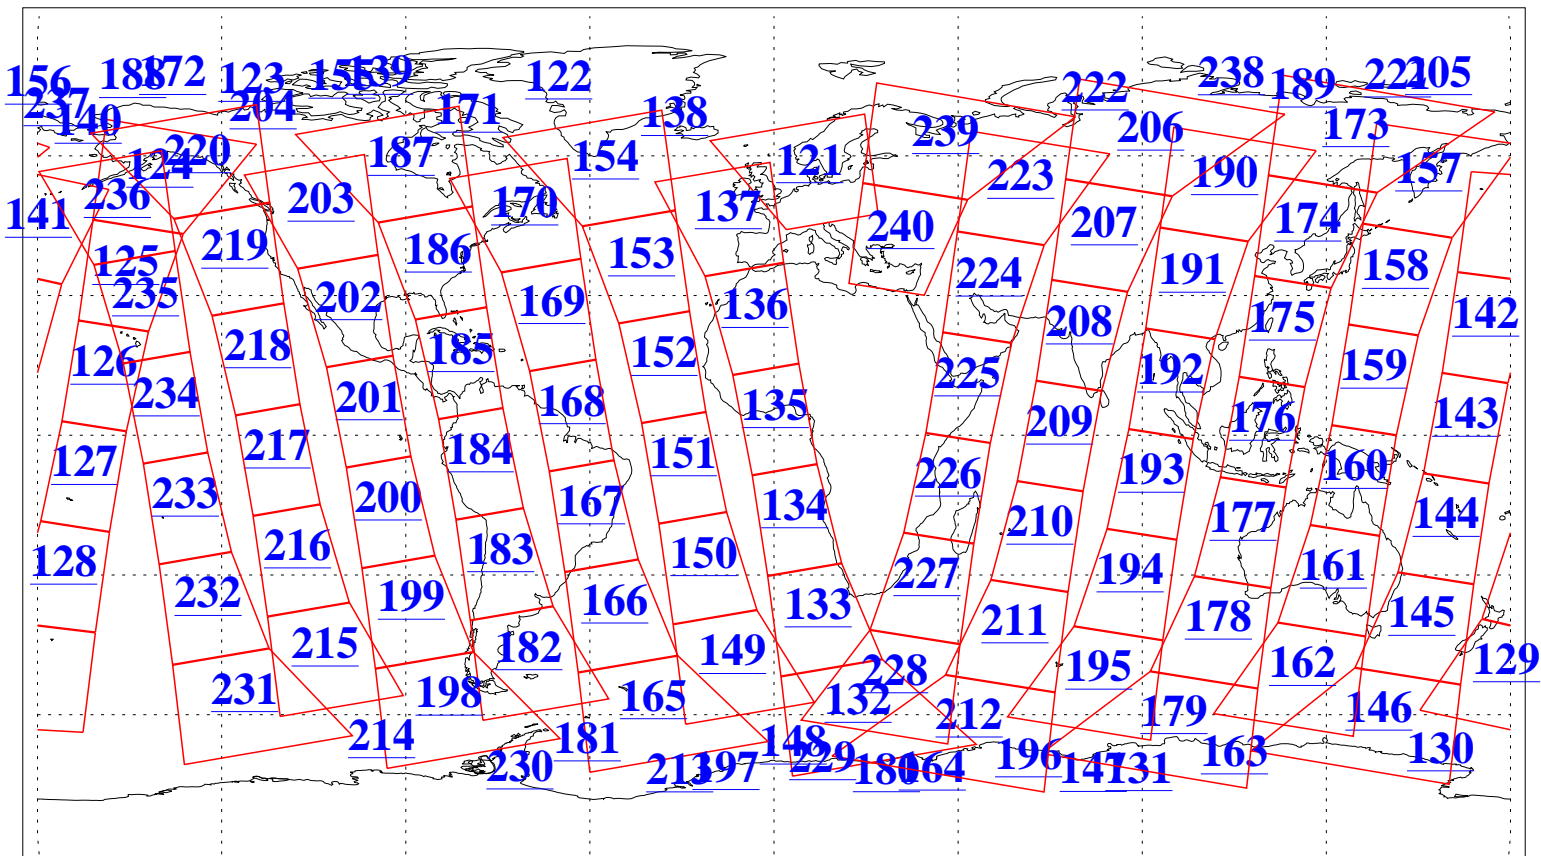

L1B Availability
AMSU Granules: 240
HSB Granules: 0
AIRS Granules: 240

18 Aug 2013
DoY 230
Aqua Day 4124
Granules: 1 to 120

Granules: 121 to 240

Legend: AMSU Available, *HSB Available*, **AIRS Available**

L1B Availability
AMSU Granules: 240
HSB Granules: 0
AIRS Granules: 240

18 Aug 2013
DoY 230
Aqua Day 4124
Ascending Granules

Descending Granules

Legend: AMSU Available, HSB Available, AIRS Available

L1B Availability
 AMSU Granules: 240
 HSB Granules: 0
 AIRS Granules: 240