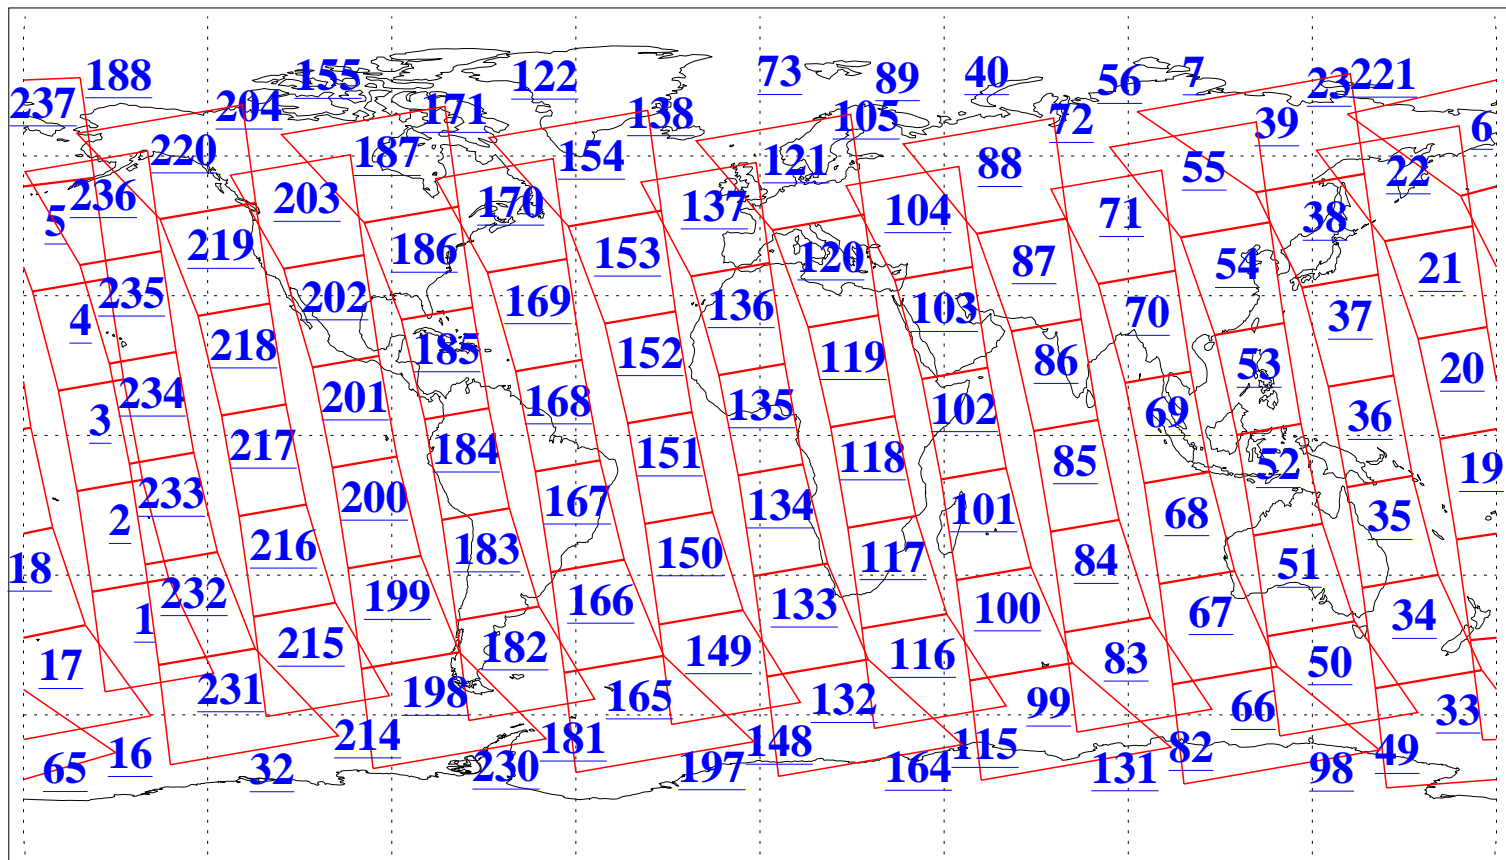

L1B Availability
AMSU Granules: 240
HSB Granules: 0
AIRS Granules: 240

18 Aug 2013
DoY 230
Aqua Day 4124
Granules: 1 to 120

Granules: 121 to 240

Legend: AMSU Available, *HSB Available*, **AIRS Available**

L1B Availability
AMSU Granules: 240
HSB Granules: 0
AIRS Granules: 240

18 Aug 2013
DoY 230
Aqua Day 4124
Ascending Granules

Descending Granules

Legend: AMSU Available, HSB Available, AIRS Available

L1B Availability
 AMSU Granules: 240
 HSB Granules: 0
 AIRS Granules: 240