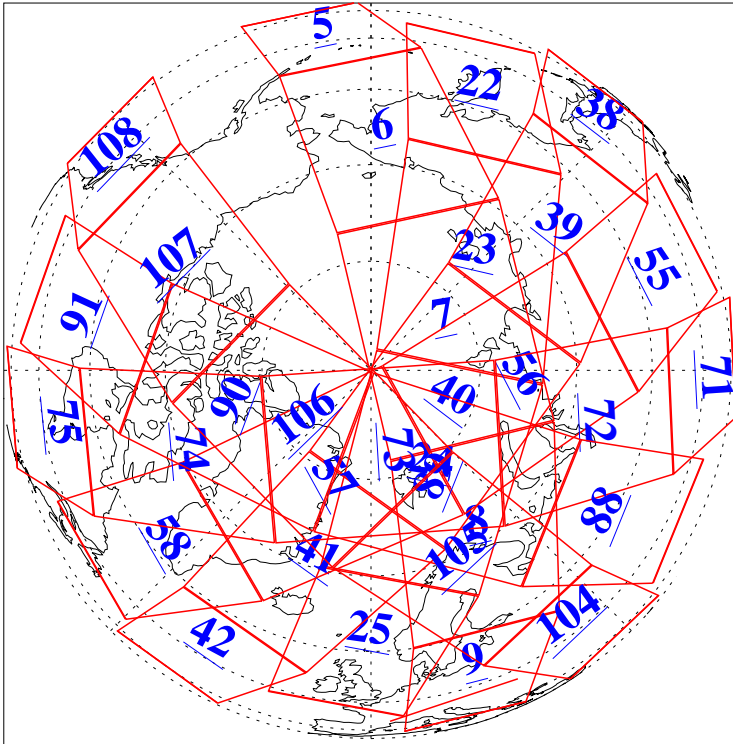

L1B Availability
AMSU Granules: 240
HSB Granules: 0
AIRS Granules: 240

18 Aug 2013
DoY 230
Aqua Day 4124
Granules: 1 to 120

Granules: 121 to 240

Legend: AMSU Available, *HSB Available*, **AIRS Available**

L1B Availability
AMSU Granules: 240
HSB Granules: 0
AIRS Granules: 240

18 Aug 2013
DoY 230
Aqua Day 4124
Ascending Granules

Descending Granules

Legend: AMSU Available, HSB Available, AIRS Available

L1B Availability
 AMSU Granules: 240
 HSB Granules: 0
 AIRS Granules: 240

18 Aug 2013
 DoY 230
 Aqua Day 4124

Northern Hemisphere Granules

Southern Hemisphere Granules

Legend: AMSU Available, HSB Available, AIRS Available