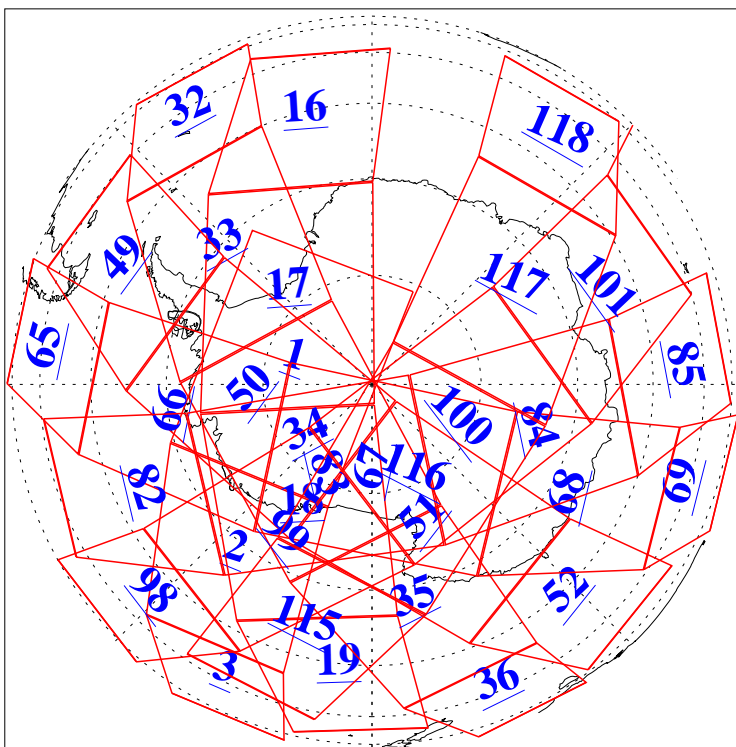

L1B Availability
AMSU Granules: 240
HSB Granules: 0
AIRS Granules: 240

16 Aug 2013
DoY 228
Aqua Day 4122
Granules: 1 to 120

Granules: 121 to 240

Legend: AMSU Available, HSB Available, AIRS Available

L1B Availability
AMSU Granules: 240
HSB Granules: 0
AIRS Granules: 240

16 Aug 2013
DoY 228
Aqua Day 4122

Ascending Granules

Descending Granules

Legend: AMSU Available, HSB Available, AIRS Available

L1B Availability
 AMSU Granules: 240
 HSB Granules: 0
 AIRS Granules: 240

16 Aug 2013
 DoY 228
 Aqua Day 4122

Northern Hemisphere Granules

Southern Hemisphere Granules

Legend: AMSU Available, HSB Available, AIRS Available