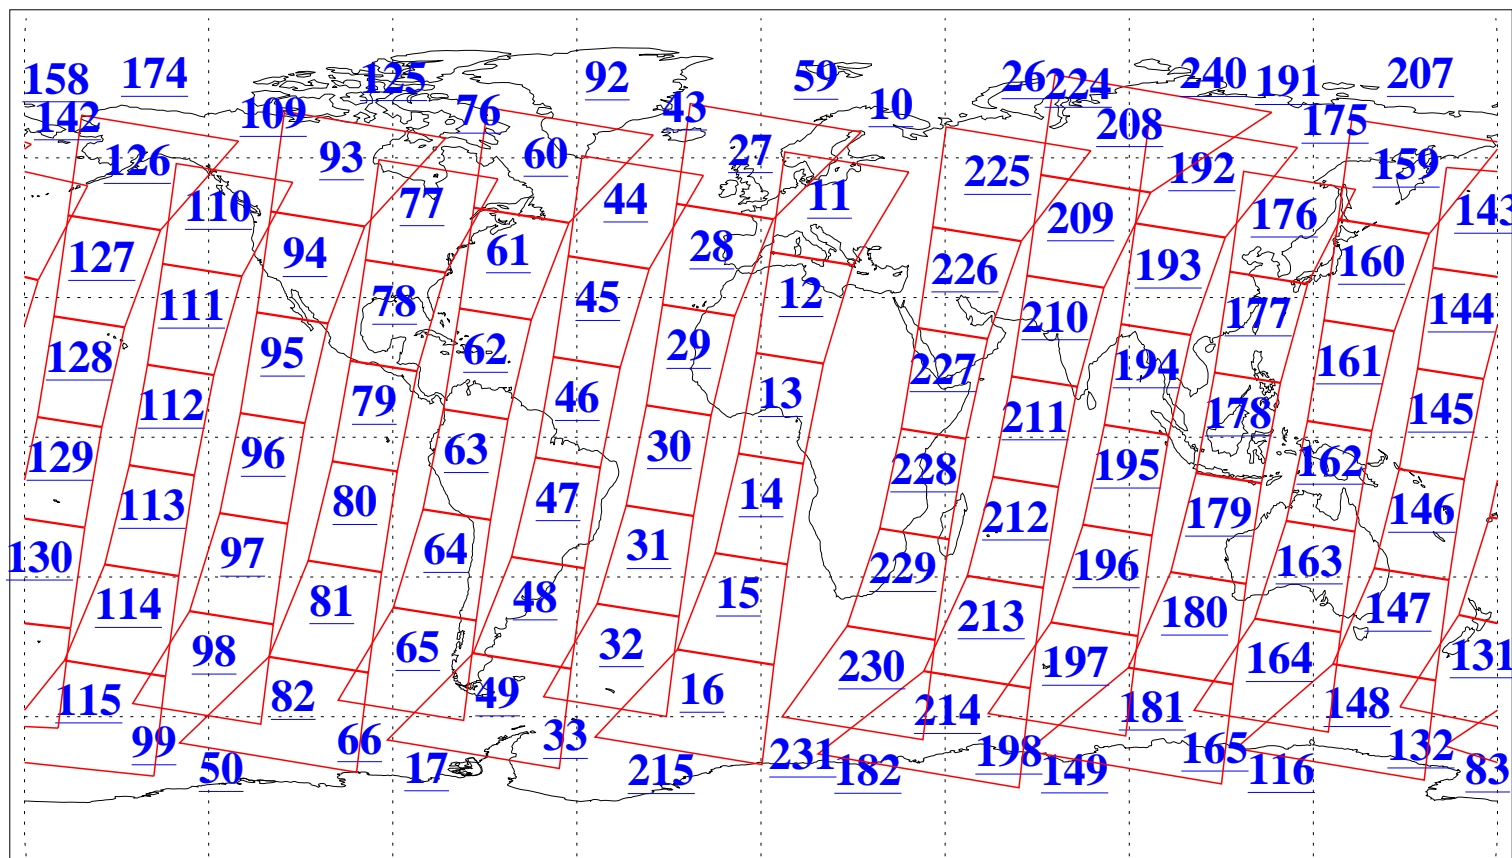

L1B Availability
AMSU Granules: 240
HSB Granules: 0
AIRS Granules: 240

16 Aug 2013
DoY 228
Aqua Day 4122
Granules: 1 to 120

Granules: 121 to 240

Legend: AMSU Available, HSB Available, AIRS Available

L1B Availability
AMSU Granules: 240
HSB Granules: 0
AIRS Granules: 240

16 Aug 2013
DoY 228
Aqua Day 4122

Ascending Granules

Descending Granules

Legend: AMSU Available, HSB Available, AIRS Available

L1B Availability
 AMSU Granules: 240
 HSB Granules: 0
 AIRS Granules: 240

16 Aug 2013
 DoY 228
 Aqua Day 4122

Northern Hemisphere Granules

Southern Hemisphere Granules

Legend: AMSU Available, HSB Available, AIRS Available