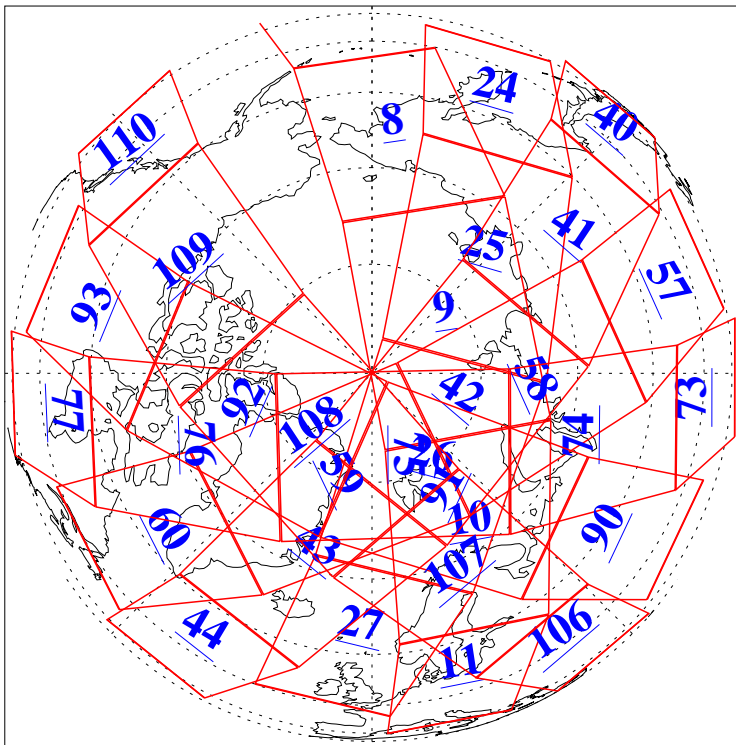

L1B Availability
AMSU Granules: 240
HSB Granules: 0
AIRS Granules: 240

16 Aug 2013
DoY 228
Aqua Day 4122
Granules: 1 to 120

Granules: 121 to 240

Legend: AMSU Available, HSB Available, AIRS Available

L1B Availability
AMSU Granules: 240
HSB Granules: 0
AIRS Granules: 240

16 Aug 2013
DoY 228
Aqua Day 4122

Ascending Granules

Descending Granules

Legend: AMSU Available, HSB Available, AIRS Available

L1B Availability
 AMSU Granules: 240
 HSB Granules: 0
 AIRS Granules: 240

16 Aug 2013
 DoY 228
 Aqua Day 4122

Northern Hemisphere Granules

Southern Hemisphere Granules

Legend: AMSU Available, HSB Available, AIRS Available