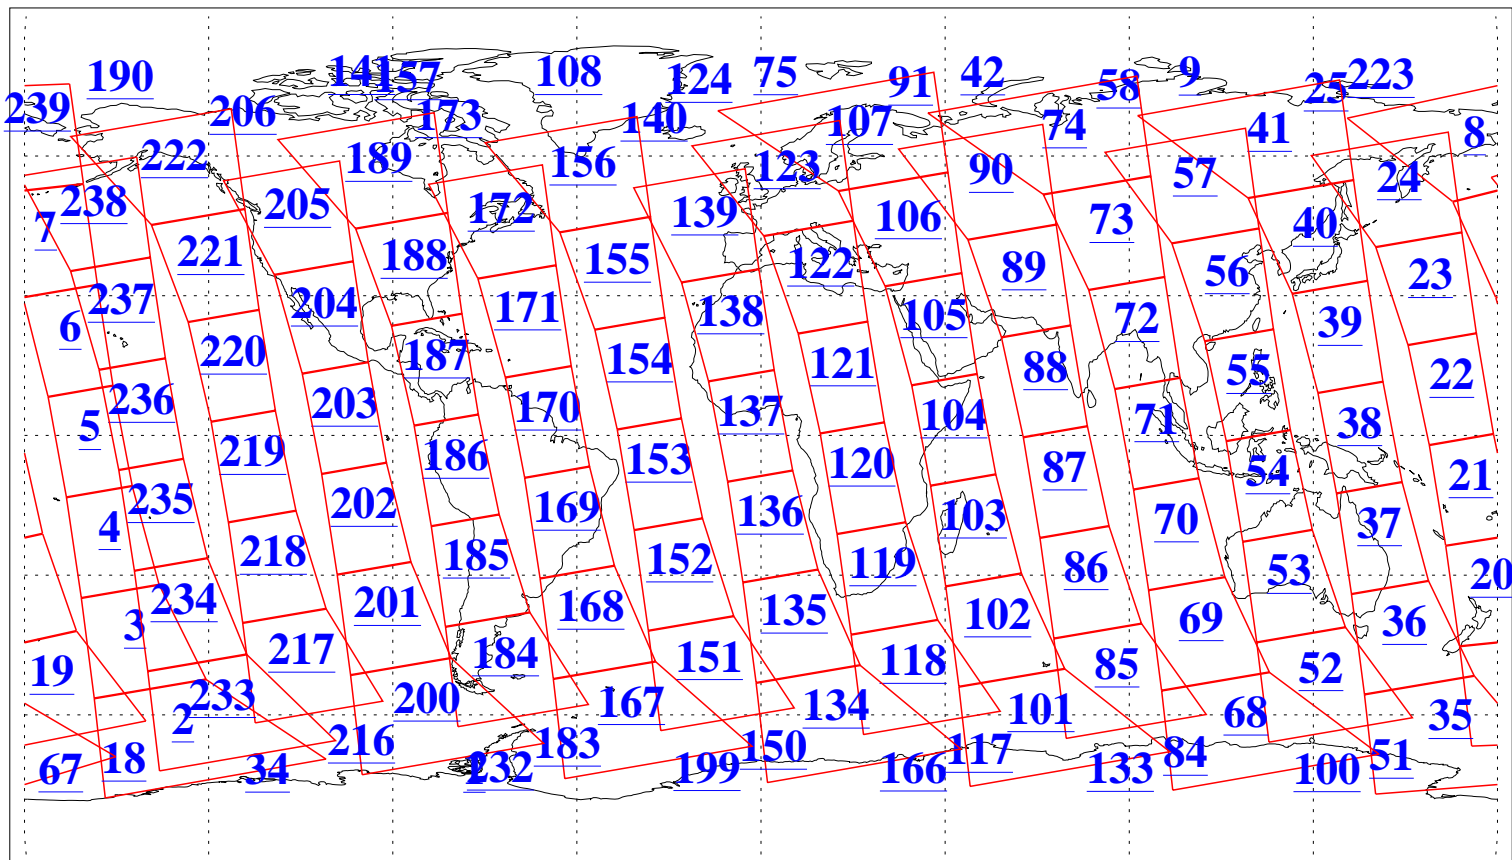

L1B Availability
AMSU Granules: 240
HSB Granules: 0
AIRS Granules: 240

16 Aug 2013
DoY 228
Aqua Day 4122
Granules: 1 to 120

Granules: 121 to 240

Legend: AMSU Available, HSB Available, AIRS Available

L1B Availability
AMSU Granules: 240
HSB Granules: 0
AIRS Granules: 240

16 Aug 2013
DoY 228
Aqua Day 4122

Ascending Granules

Descending Granules

Legend: AMSU Available, HSB Available, AIRS Available

L1B Availability
 AMSU Granules: 240
 HSB Granules: 0
 AIRS Granules: 240

16 Aug 2013
 DoY 228
 Aqua Day 4122

Northern Hemisphere Granules

Southern Hemisphere Granules

Legend: AMSU Available, HSB Available, AIRS Available