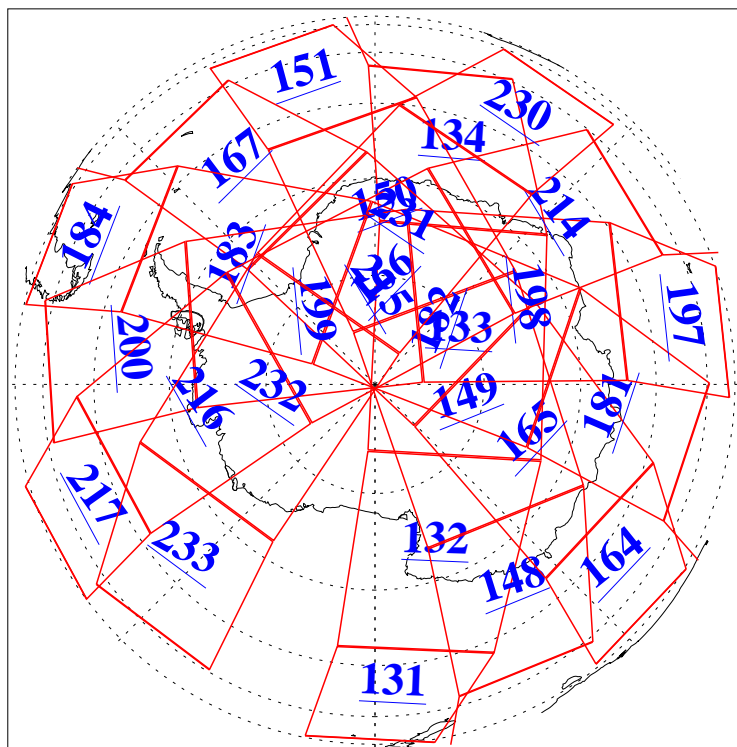

L1B Availability
AMSU Granules: 240
HSB Granules: 0
AIRS Granules: 240

16 Aug 2013
DoY 228
Aqua Day 4122
Granules: 1 to 120

Granules: 121 to 240

Legend: AMSU Available, HSB Available, AIRS Available

L1B Availability
AMSU Granules: 240
HSB Granules: 0
AIRS Granules: 240

16 Aug 2013
DoY 228
Aqua Day 4122

Ascending Granules

Descending Granules

Legend: AMSU Available, HSB Available, AIRS Available

L1B Availability
 AMSU Granules: 240
 HSB Granules: 0
 AIRS Granules: 240

16 Aug 2013
 DoY 228
 Aqua Day 4122

Northern Hemisphere Granules

Southern Hemisphere Granules

Legend: AMSU Available, HSB Available, AIRS Available