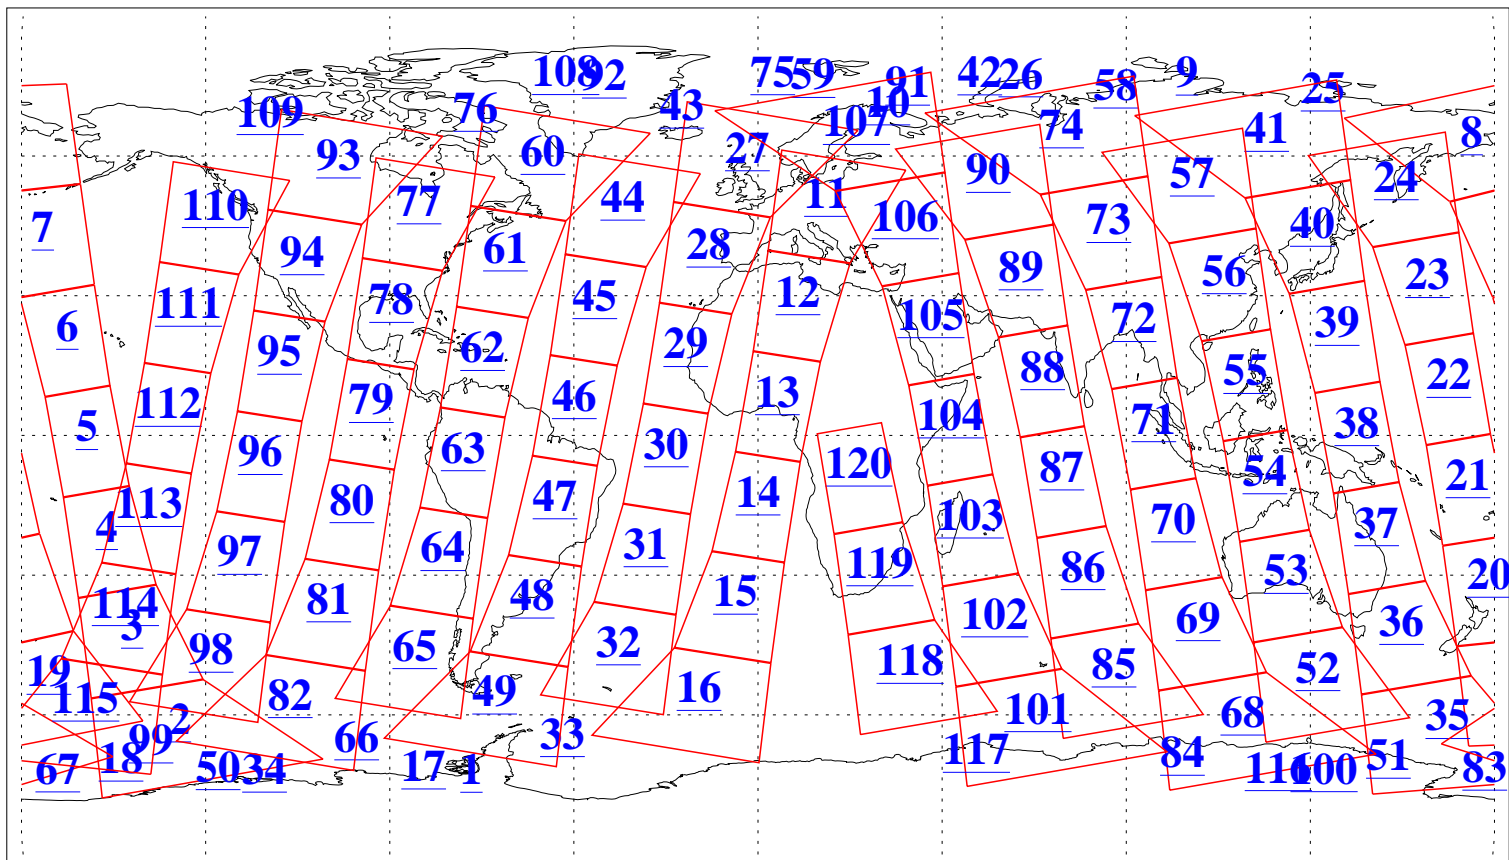

L1B Availability
AMSU Granules: 240
HSB Granules: 0
AIRS Granules: 240

16 Aug 2013
DoY 228
Aqua Day 4122
Granules: 1 to 120

Granules: 121 to 240

Legend: AMSU Available, HSB Available, AIRS Available

L1B Availability
AMSU Granules: 240
HSB Granules: 0
AIRS Granules: 240

16 Aug 2013
DoY 228
Aqua Day 4122

Ascending Granules

Descending Granules

Legend: AMSU Available, HSB Available, AIRS Available

L1B Availability
 AMSU Granules: 240
 HSB Granules: 0
 AIRS Granules: 240

16 Aug 2013
 DoY 228
 Aqua Day 4122

Northern Hemisphere Granules

Southern Hemisphere Granules

Legend: AMSU Available, HSB Available, AIRS Available