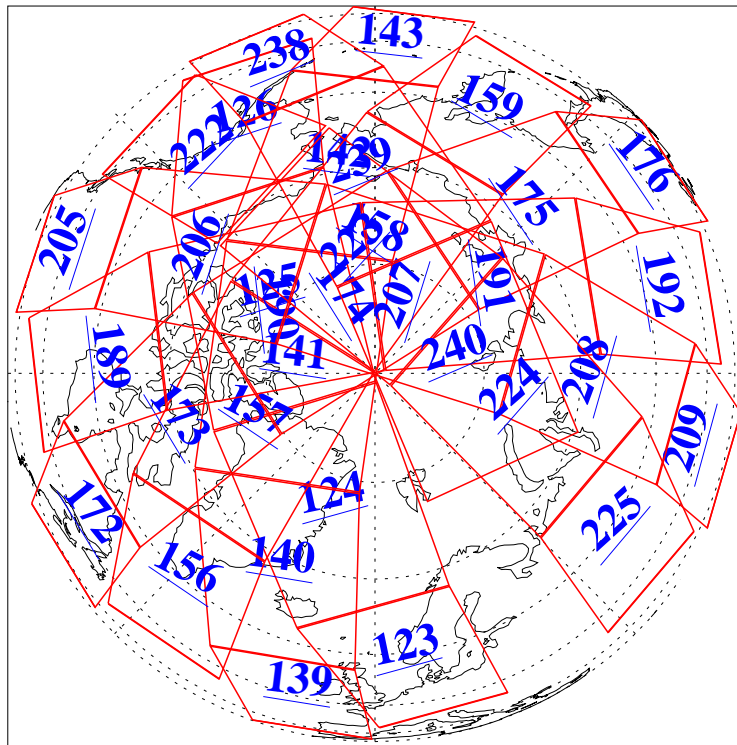

L1B Availability
AMSU Granules: 240
HSB Granules: 0
AIRS Granules: 240

16 Aug 2013
DoY 228
Aqua Day 4122
Granules: 1 to 120

Granules: 121 to 240

Legend: AMSU Available, HSB Available, AIRS Available

L1B Availability
AMSU Granules: 240
HSB Granules: 0
AIRS Granules: 240

16 Aug 2013
DoY 228
Aqua Day 4122

Ascending Granules

Descending Granules

Legend: AMSU Available, HSB Available, AIRS Available

L1B Availability
 AMSU Granules: 240
 HSB Granules: 0
 AIRS Granules: 240

16 Aug 2013
 DoY 228
 Aqua Day 4122

Northern Hemisphere Granules

Southern Hemisphere Granules

Legend: AMSU Available, HSB Available, AIRS Available