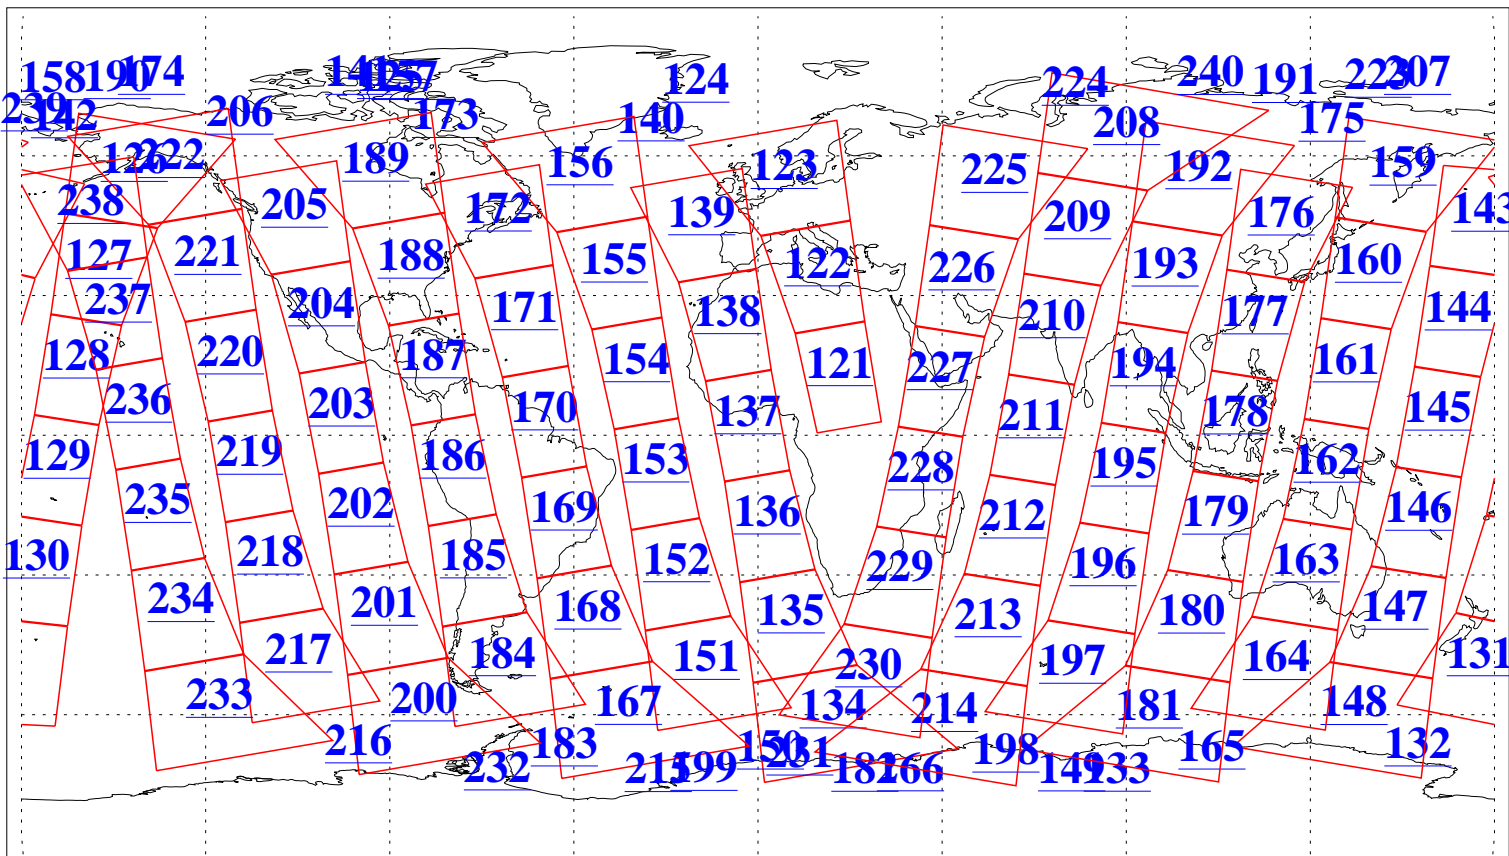

L1B Availability
AMSU Granules: 240
HSB Granules: 0
AIRS Granules: 240

16 Aug 2013
DoY 228
Aqua Day 4122
Granules: 1 to 120

Granules: 121 to 240

Legend: AMSU Available, HSB Available, AIRS Available

L1B Availability
AMSU Granules: 240
HSB Granules: 0
AIRS Granules: 240

16 Aug 2013
DoY 228
Aqua Day 4122

Ascending Granules

Descending Granules

Legend: AMSU Available, HSB Available, AIRS Available

L1B Availability
 AMSU Granules: 240
 HSB Granules: 0
 AIRS Granules: 240

16 Aug 2013
 DoY 228
 Aqua Day 4122

Northern Hemisphere Granules

Southern Hemisphere Granules

Legend: AMSU Available, HSB Available, AIRS Available