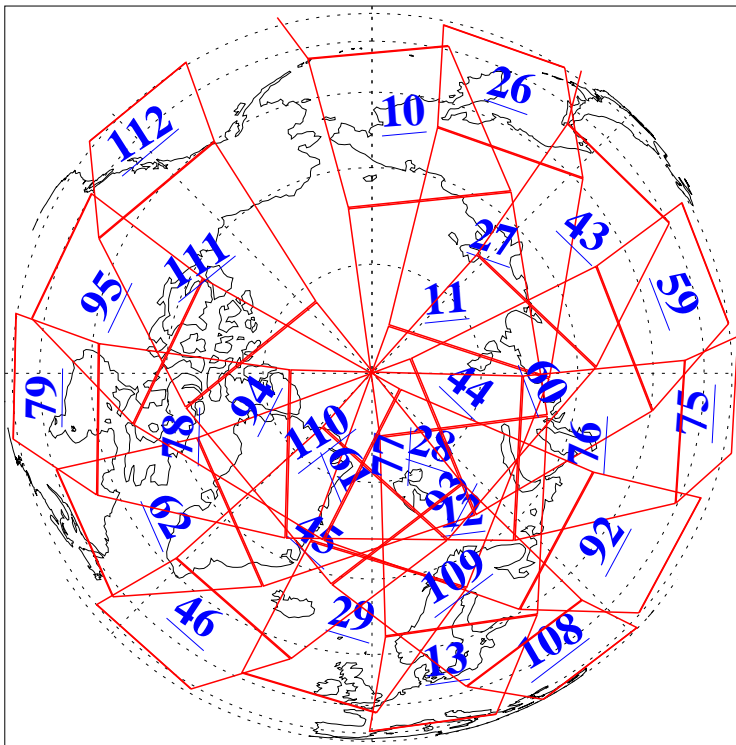

L1B Availability
AMSU Granules: 240
HSB Granules: 0
AIRS Granules: 240

14 Aug 2013
DoY 226
Aqua Day 4120
Granules: 1 to 120

Granules: 121 to 240

Legend: AMSU Available, *HSB Available*, **AIRS Available**

L1B Availability
AMSU Granules: 240
HSB Granules: 0
AIRS Granules: 240

14 Aug 2013
DoY 226
Aqua Day 4120

Ascending Granules

Descending Granules

Legend: AMSU Available, HSB Available, AIRS Available

L1B Availability
 AMSU Granules: 240
 HSB Granules: 0
 AIRS Granules: 240

14 Aug 2013
 DoY 226
 Aqua Day 4120

Northern Hemisphere Granules

Southern Hemisphere Granules

Legend: AMSU Available, HSB Available, AIRS Available