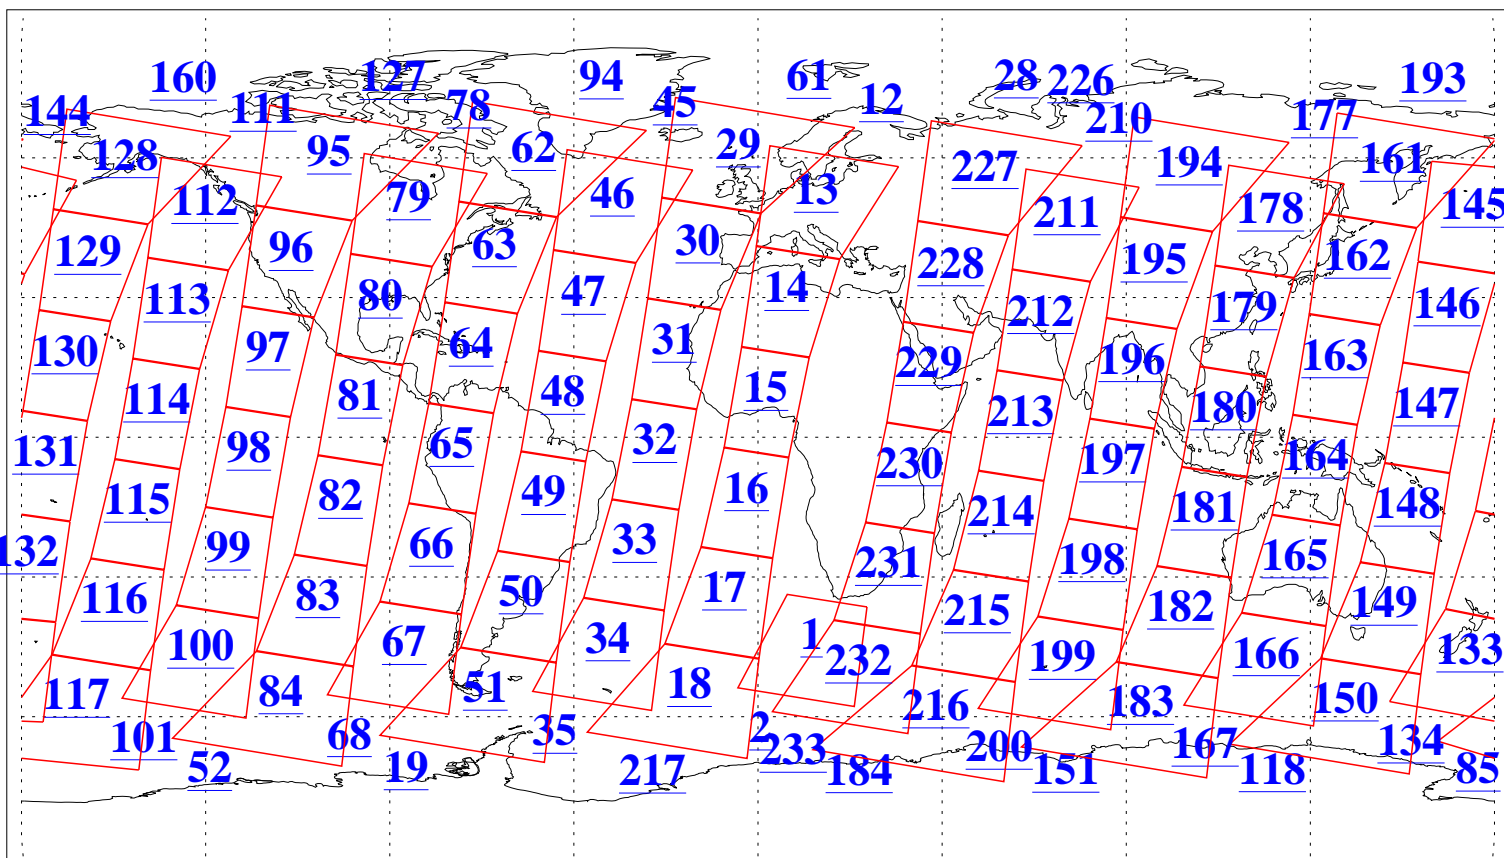

L1B Availability
AMSU Granules: 240
HSB Granules: 0
AIRS Granules: 240

14 Aug 2013
DoY 226
Aqua Day 4120
Granules: 1 to 120

Granules: 121 to 240

Legend: AMSU Available, *HSB Available*, **AIRS Available**

L1B Availability
AMSU Granules: 240
HSB Granules: 0
AIRS Granules: 240

14 Aug 2013
DoY 226
Aqua Day 4120

Ascending Granules

Descending Granules

Legend: AMSU Available, HSB Available, AIRS Available

L1B Availability
 AMSU Granules: 240
 HSB Granules: 0
 AIRS Granules: 240

14 Aug 2013
 DoY 226
 Aqua Day 4120

Northern Hemisphere Granules

Southern Hemisphere Granules

Legend: AMSU Available, HSB Available, AIRS Available