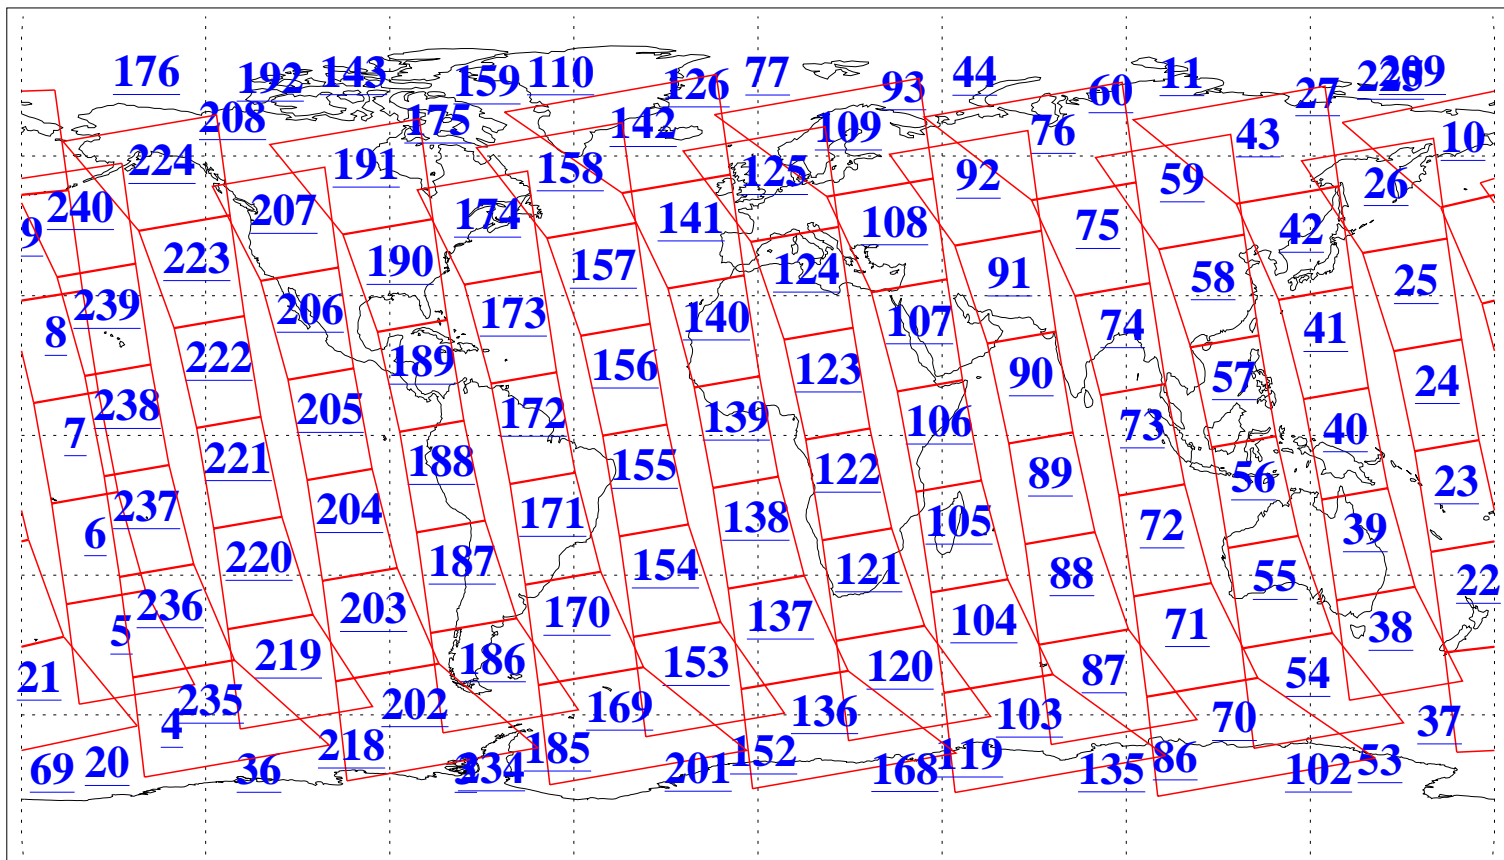

L1B Availability
AMSU Granules: 240
HSB Granules: 0
AIRS Granules: 240

14 Aug 2013
DoY 226
Aqua Day 4120
Granules: 1 to 120

Granules: 121 to 240

Legend: AMSU Available, *HSB Available*, **AIRS Available**

L1B Availability
AMSU Granules: 240
HSB Granules: 0
AIRS Granules: 240

14 Aug 2013
DoY 226
Aqua Day 4120

Ascending Granules

Descending Granules

Legend: AMSU Available, HSB Available, AIRS Available

L1B Availability
 AMSU Granules: 240
 HSB Granules: 0
 AIRS Granules: 240

14 Aug 2013
 DoY 226
 Aqua Day 4120

Northern Hemisphere Granules

Southern Hemisphere Granules

Legend: AMSU Available, HSB Available, AIRS Available