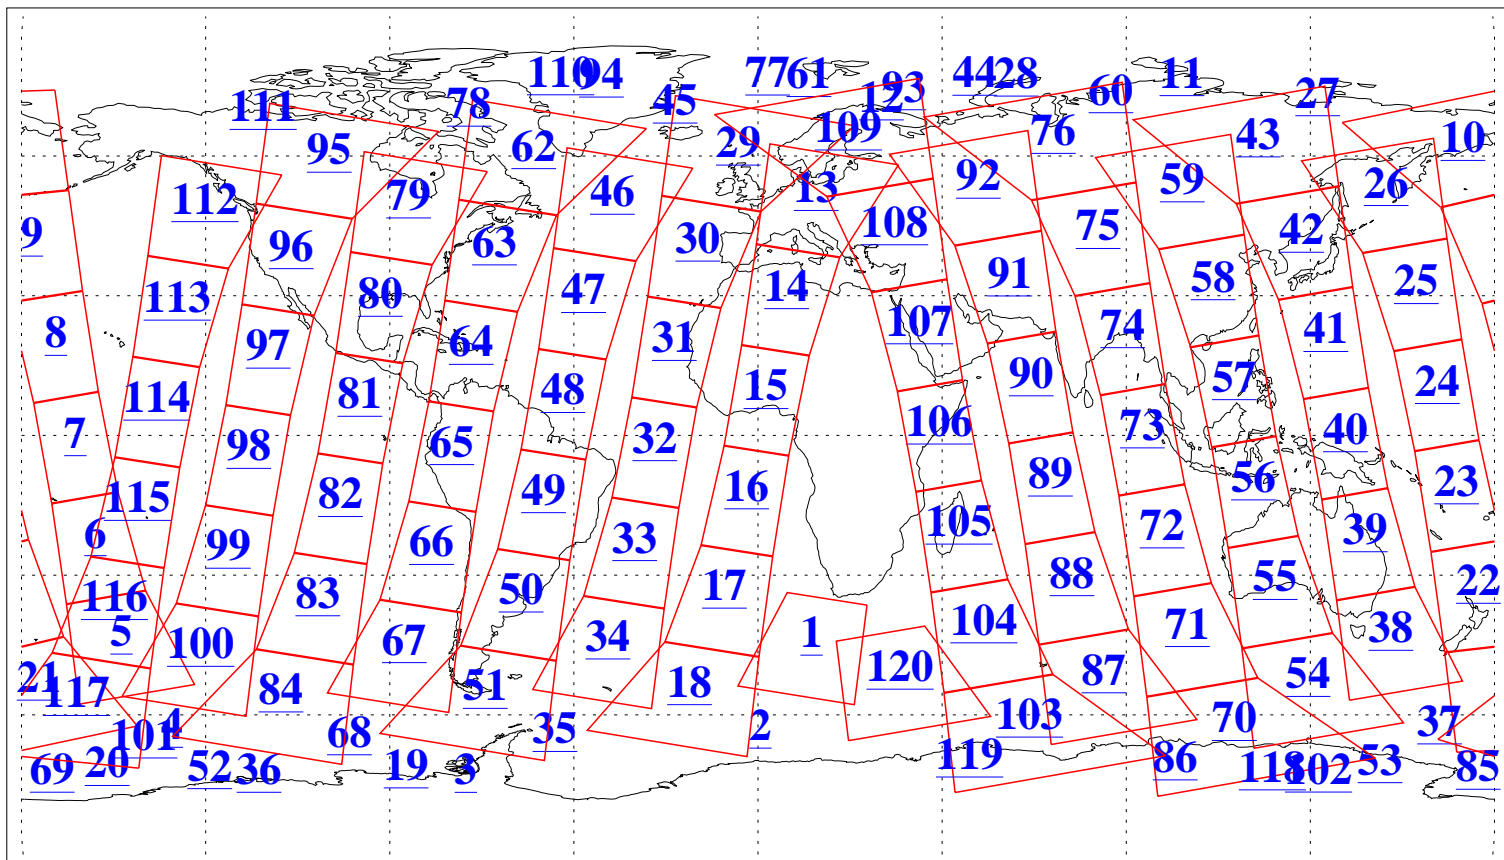

L1B Availability
AMSU Granules: 240
HSB Granules: 0
AIRS Granules: 240

14 Aug 2013
DoY 226
Aqua Day 4120
Granules: 1 to 120

Granules: 121 to 240

Legend: AMSU Available, *HSB Available*, **AIRS Available**

L1B Availability
AMSU Granules: 240
HSB Granules: 0
AIRS Granules: 240

14 Aug 2013
DoY 226
Aqua Day 4120

Ascending Granules

Descending Granules

Legend: AMSU Available, HSB Available, AIRS Available

L1B Availability
 AMSU Granules: 240
 HSB Granules: 0
 AIRS Granules: 240

14 Aug 2013
 DoY 226
 Aqua Day 4120

Northern Hemisphere Granules

Southern Hemisphere Granules

Legend: AMSU Available, HSB Available, AIRS Available