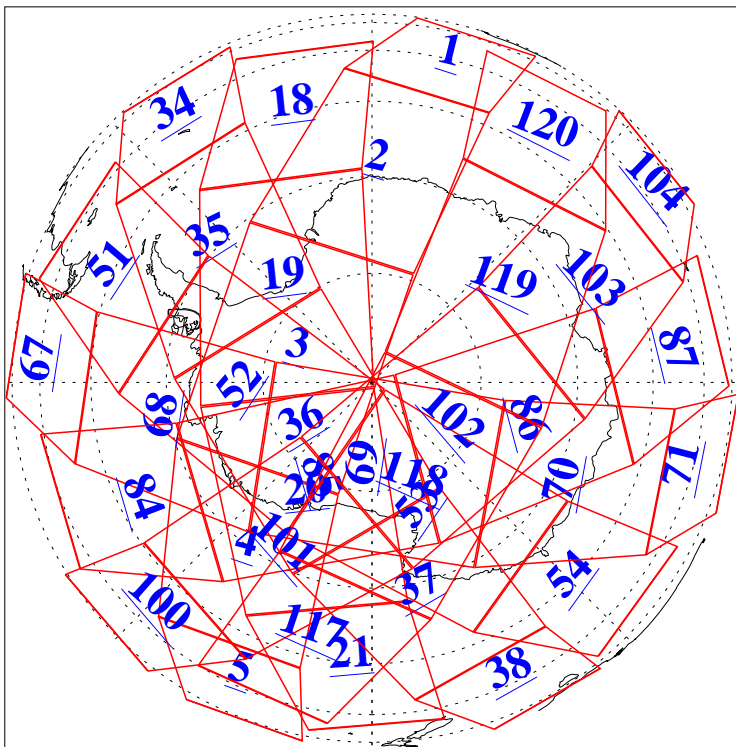

L1B Availability
AMSU Granules: 240
HSB Granules: 0
AIRS Granules: 240

14 Aug 2013
DoY 226
Aqua Day 4120
Granules: 1 to 120

Granules: 121 to 240

Legend: AMSU Available, *HSB Available*, **AIRS Available**

L1B Availability
AMSU Granules: 240
HSB Granules: 0
AIRS Granules: 240

14 Aug 2013
DoY 226
Aqua Day 4120

Ascending Granules

Descending Granules

Legend: AMSU Available, HSB Available, AIRS Available

L1B Availability
 AMSU Granules: 240
 HSB Granules: 0
 AIRS Granules: 240

14 Aug 2013
 DoY 226
 Aqua Day 4120

Northern Hemisphere Granules

Southern Hemisphere Granules

Legend: AMSU Available, HSB Available, AIRS Available