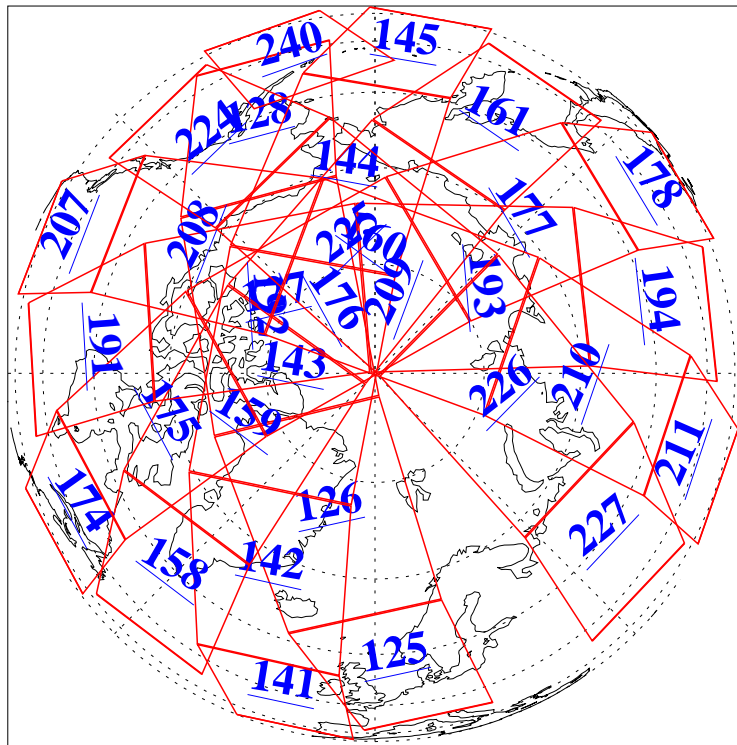

L1B Availability
AMSU Granules: 240
HSB Granules: 0
AIRS Granules: 240

14 Aug 2013
DoY 226
Aqua Day 4120

Northern Hemisphere Granules

Southern Hemisphere Granules