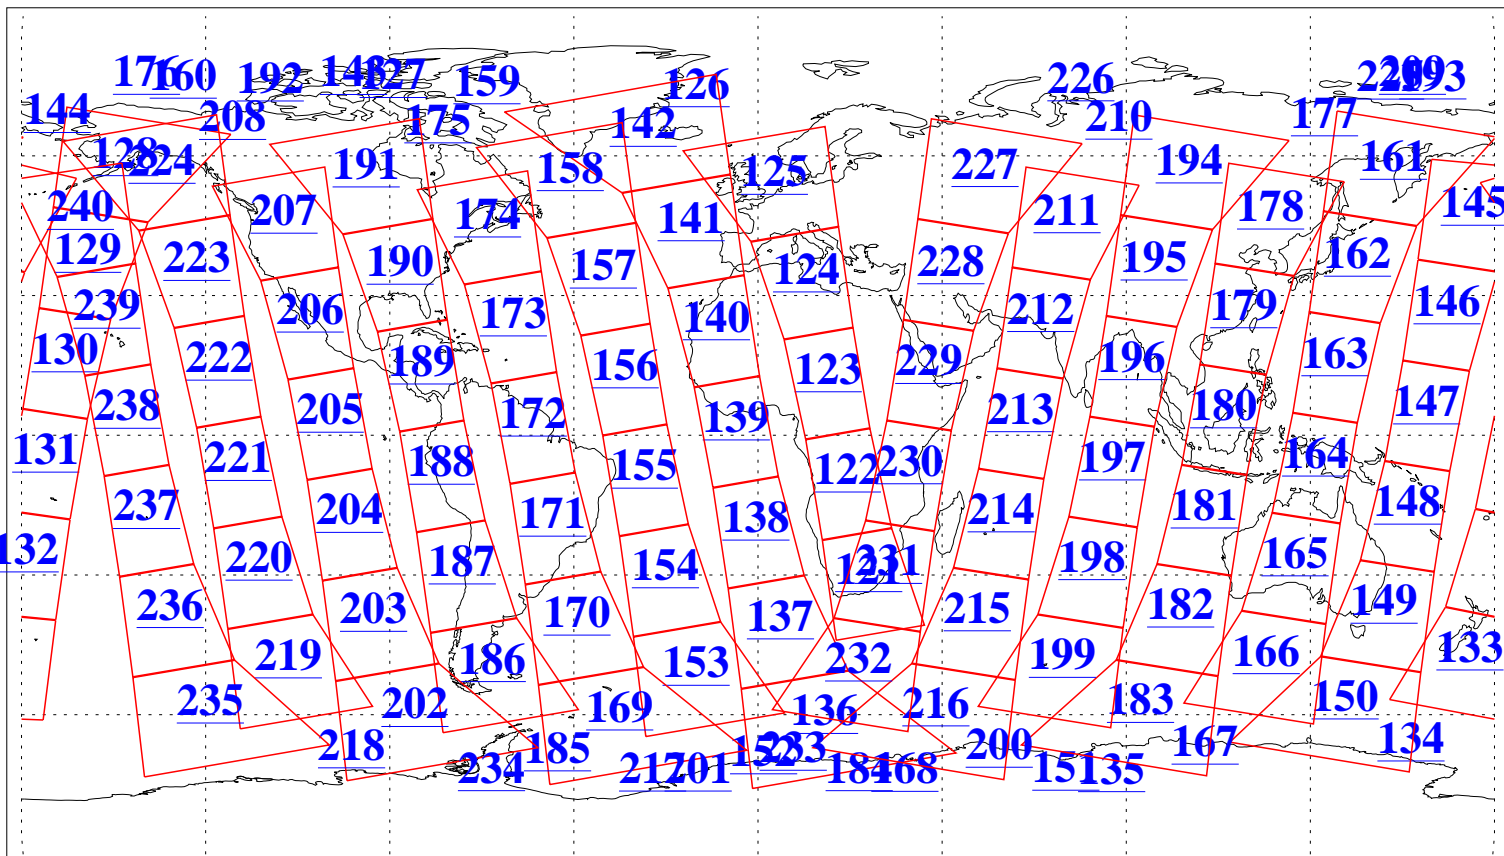

L1B Availability
AMSU Granules: 240
HSB Granules: 0
AIRS Granules: 240

14 Aug 2013
DoY 226
Aqua Day 4120
Granules: 1 to 120

Granules: 121 to 240

Legend: AMSU Available, *HSB Available*, **AIRS Available**

L1B Availability
AMSU Granules: 240
HSB Granules: 0
AIRS Granules: 240

14 Aug 2013
DoY 226
Aqua Day 4120

Ascending Granules

Descending Granules

Legend: AMSU Available, HSB Available, AIRS Available

L1B Availability
 AMSU Granules: 240
 HSB Granules: 0
 AIRS Granules: 240

14 Aug 2013
 DoY 226
 Aqua Day 4120

Northern Hemisphere Granules

Southern Hemisphere Granules

Legend: AMSU Available, HSB Available, AIRS Available