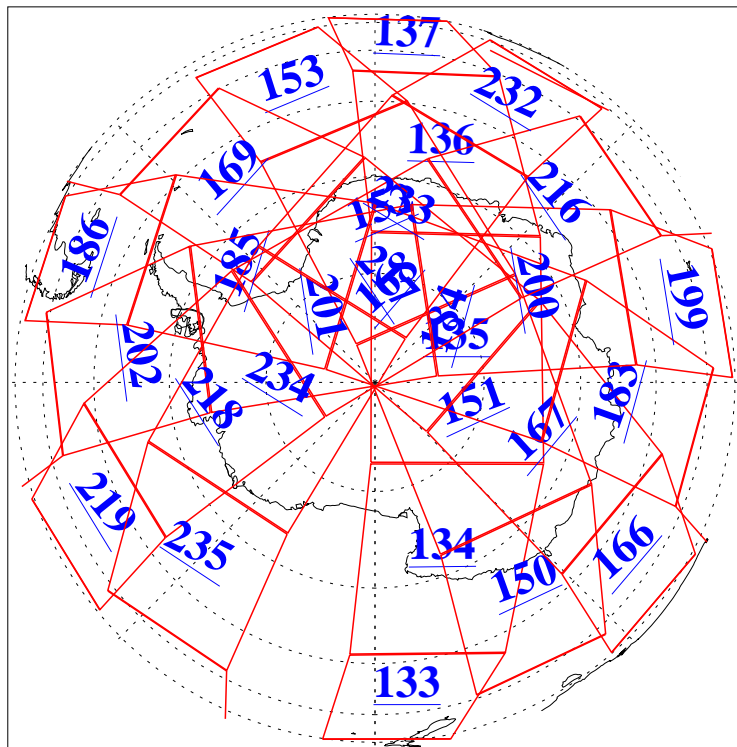

Legend: AMSU Available, HSB Available, AIRS Available