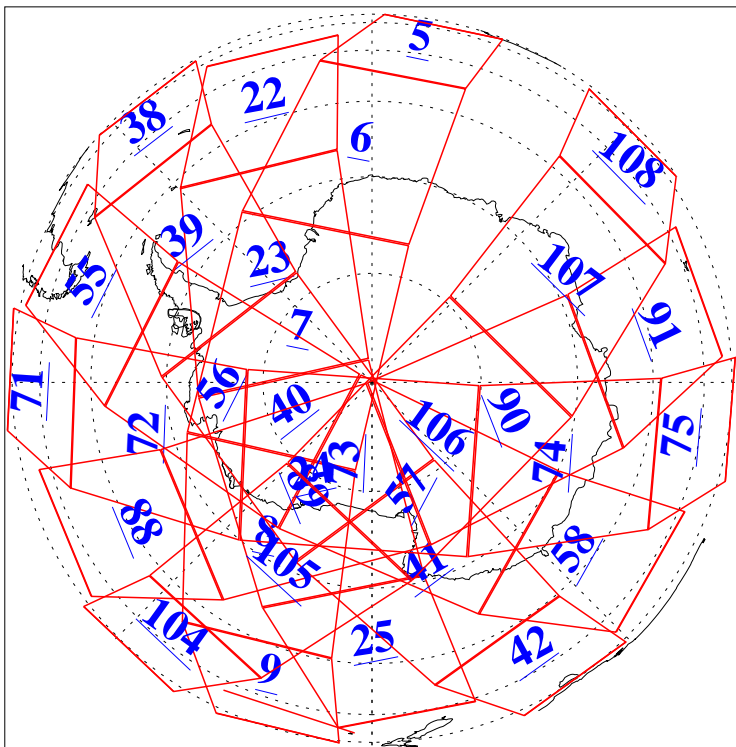

L1B Availability
AMSU Granules: 240
HSB Granules: 0
AIRS Granules: 240

10 Aug 2013
DoY 222
Aqua Day 4116
Granules: 1 to 120

Granules: 121 to 240

Legend: AMSU Available, HSB Available, AIRS Available

L1B Availability
AMSU Granules: 240
HSB Granules: 0
AIRS Granules: 240

10 Aug 2013
DoY 222
Aqua Day 4116

Ascending Granules

Descending Granules

Legend: AMSU Available, HSB Available, AIRS Available

L1B Availability
 AMSU Granules: 240
 HSB Granules: 0
 AIRS Granules: 240

10 Aug 2013
 DoY 222
 Aqua Day 4116

Northern Hemisphere Granules

Southern Hemisphere Granules

Legend: AMSU Available, HSB Available, AIRS Available