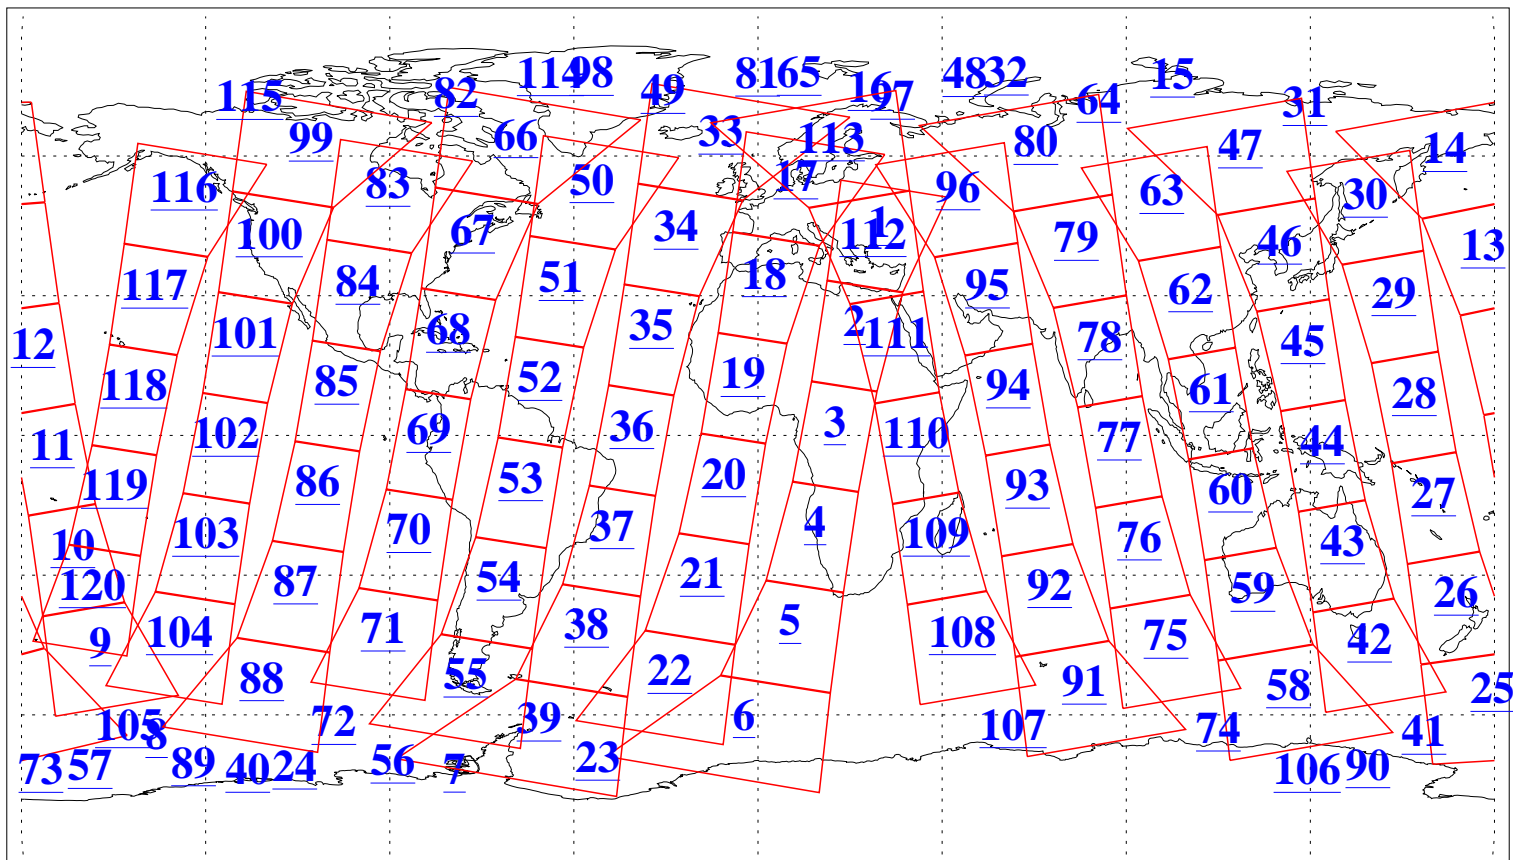

L1B Availability
AMSU Granules: 240
HSB Granules: 0
AIRS Granules: 240

10 Aug 2013
DoY 222
Aqua Day 4116
Granules: 1 to 120

Granules: 121 to 240

Legend: AMSU Available, HSB Available, AIRS Available

L1B Availability
AMSU Granules: 240
HSB Granules: 0
AIRS Granules: 240

10 Aug 2013
DoY 222
Aqua Day 4116

Ascending Granules

Descending Granules

Legend: AMSU Available, HSB Available, AIRS Available

L1B Availability
 AMSU Granules: 240
 HSB Granules: 0
 AIRS Granules: 240

10 Aug 2013
 DoY 222
 Aqua Day 4116

Northern Hemisphere Granules

Southern Hemisphere Granules

Legend: AMSU Available, HSB Available, AIRS Available