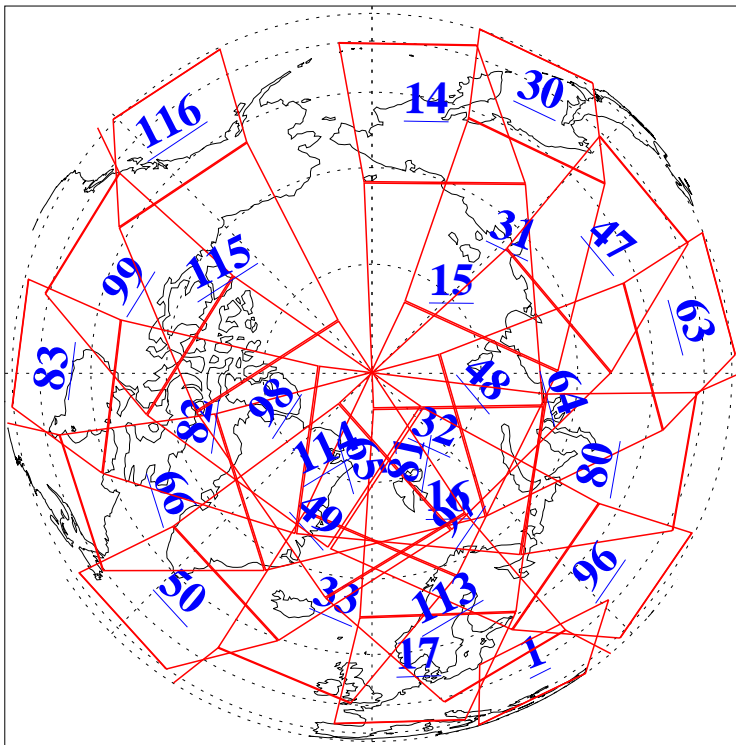

L1B Availability
AMSU Granules: 240
HSB Granules: 0
AIRS Granules: 240

10 Aug 2013
DoY 222
Aqua Day 4116
Granules: 1 to 120

Granules: 121 to 240

Legend: AMSU Available, HSB Available, AIRS Available

L1B Availability
AMSU Granules: 240
HSB Granules: 0
AIRS Granules: 240

10 Aug 2013
DoY 222
Aqua Day 4116

Ascending Granules

Descending Granules

Legend: AMSU Available, HSB Available, AIRS Available

L1B Availability
 AMSU Granules: 240
 HSB Granules: 0
 AIRS Granules: 240

10 Aug 2013
 DoY 222
 Aqua Day 4116

Northern Hemisphere Granules

Southern Hemisphere Granules

Legend: AMSU Available, HSB Available, AIRS Available