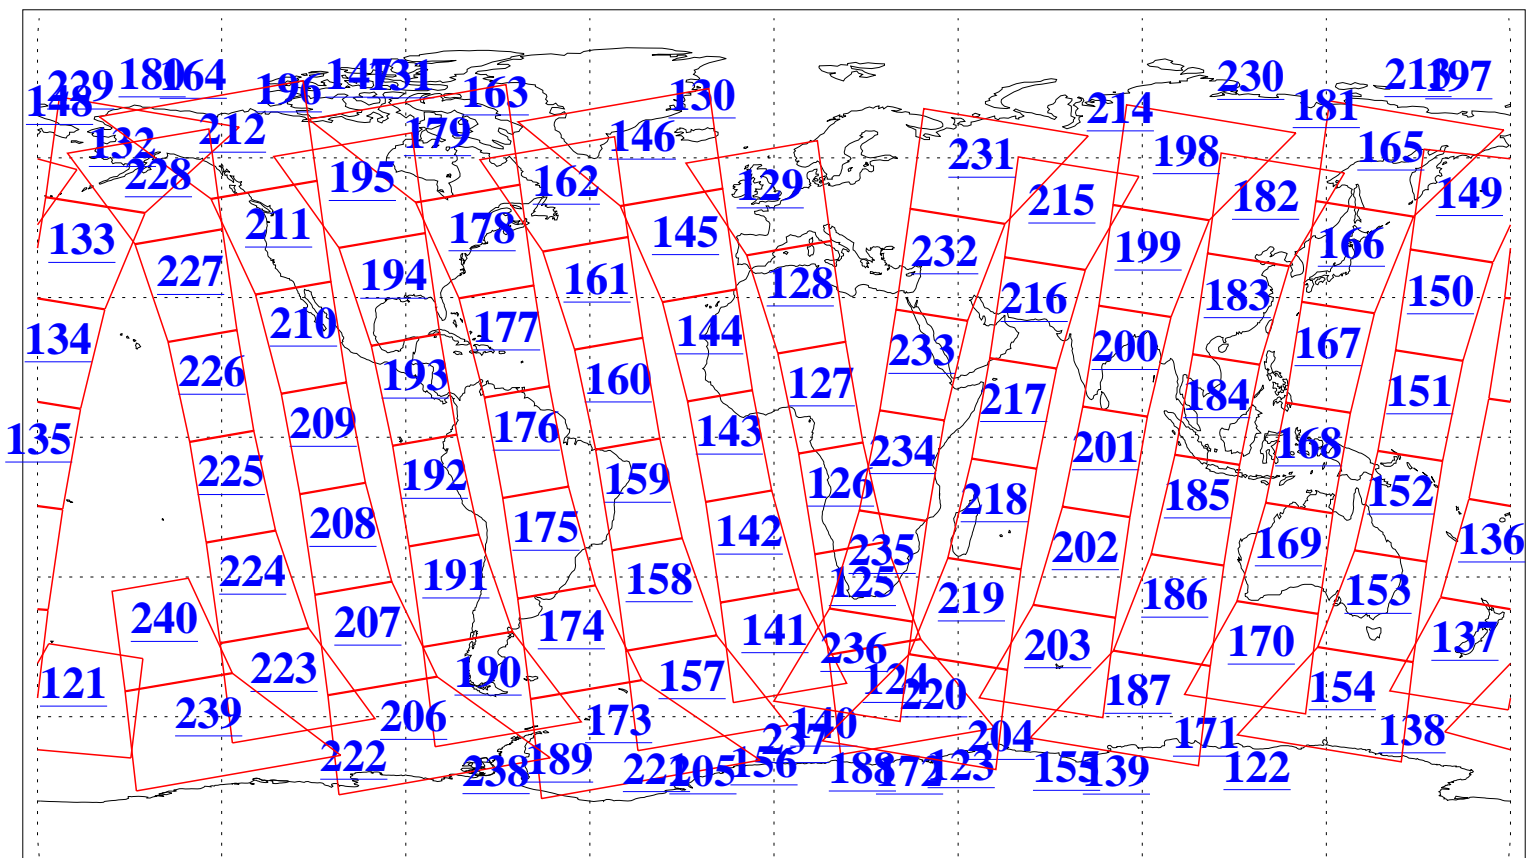

L1B Availability
AMSU Granules: 240
HSB Granules: 0
AIRS Granules: 240

10 Aug 2013
DoY 222
Aqua Day 4116
Granules: 1 to 120

Granules: 121 to 240

Legend: AMSU Available, HSB Available, AIRS Available

L1B Availability
AMSU Granules: 240
HSB Granules: 0
AIRS Granules: 240

10 Aug 2013
DoY 222
Aqua Day 4116

Ascending Granules

Descending Granules

Legend: AMSU Available, HSB Available, AIRS Available

L1B Availability
 AMSU Granules: 240
 HSB Granules: 0
 AIRS Granules: 240

10 Aug 2013
 DoY 222
 Aqua Day 4116

Northern Hemisphere Granules

Southern Hemisphere Granules

Legend: AMSU Available, HSB Available, AIRS Available