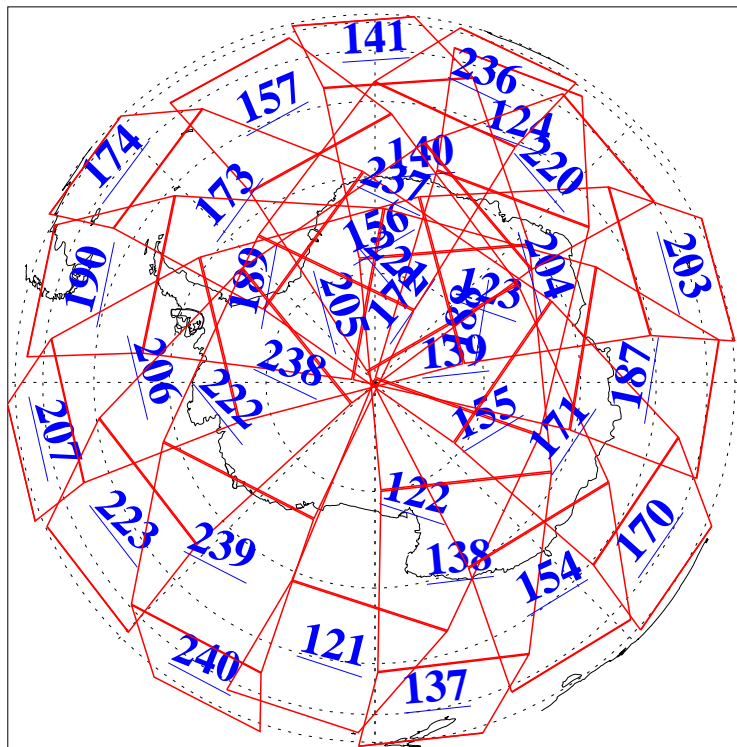

L1B Availability
AMSU Granules: 240
HSB Granules: 0
AIRS Granules: 240

10 Aug 2013
DoY 222
Aqua Day 4116
Granules: 1 to 120

Granules: 121 to 240

Legend: AMSU Available, HSB Available, AIRS Available

L1B Availability
AMSU Granules: 240
HSB Granules: 0
AIRS Granules: 240

10 Aug 2013
DoY 222
Aqua Day 4116

Ascending Granules

Descending Granules

Legend: AMSU Available, HSB Available, AIRS Available

L1B Availability
 AMSU Granules: 240
 HSB Granules: 0
 AIRS Granules: 240

10 Aug 2013
 DoY 222
 Aqua Day 4116

Northern Hemisphere Granules

Southern Hemisphere Granules

Legend: AMSU Available, HSB Available, AIRS Available