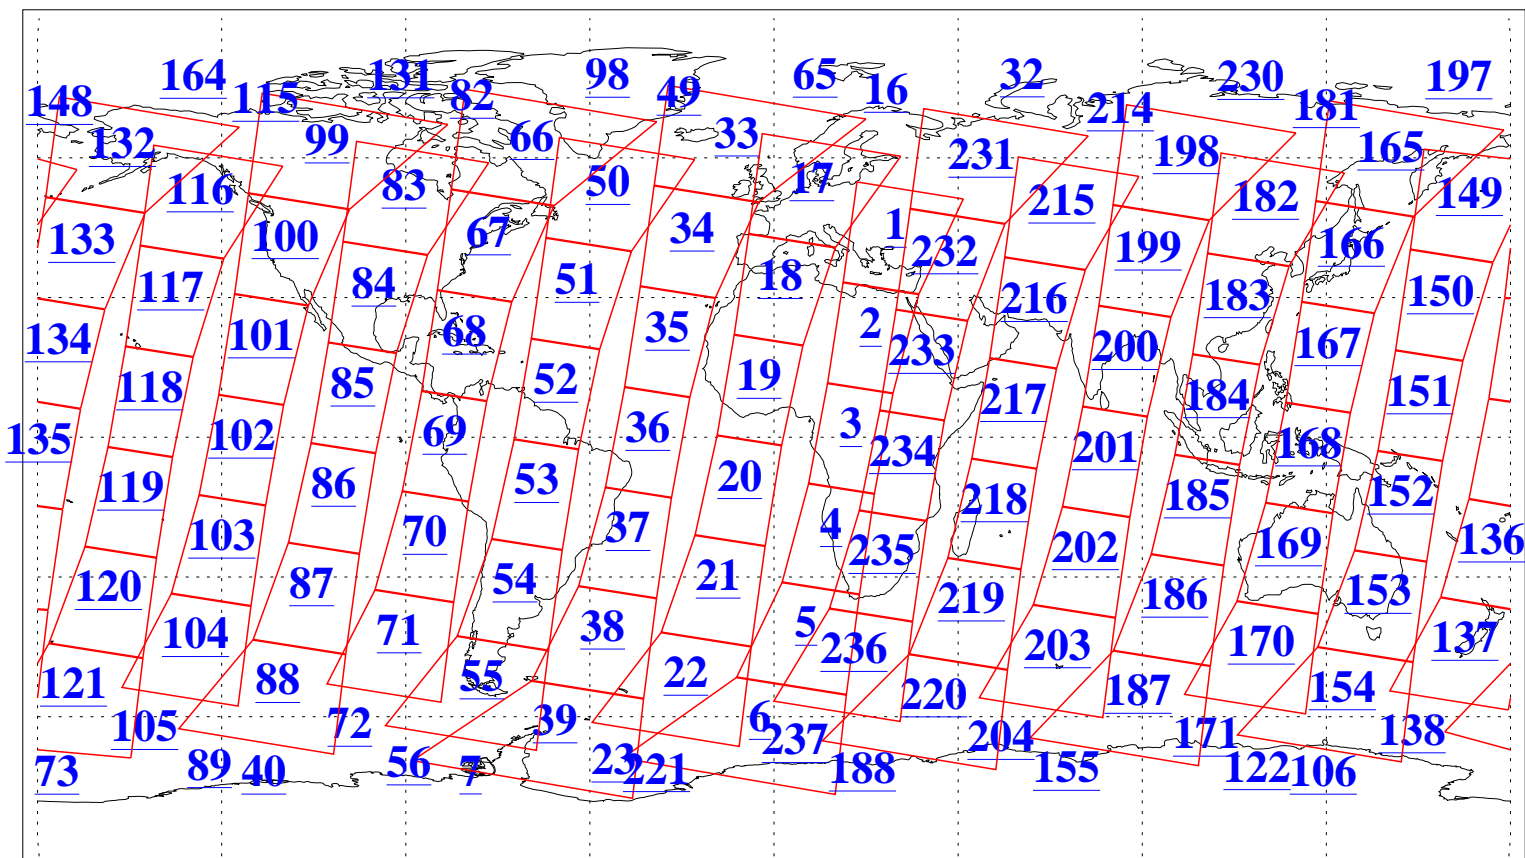

L1B Availability
AMSU Granules: 240
HSB Granules: 0
AIRS Granules: 240

10 Aug 2013
DoY 222
Aqua Day 4116
Granules: 1 to 120

Granules: 121 to 240

Legend: AMSU Available, HSB Available, AIRS Available

L1B Availability
AMSU Granules: 240
HSB Granules: 0
AIRS Granules: 240

10 Aug 2013
DoY 222
Aqua Day 4116

Ascending Granules

Descending Granules

Legend: AMSU Available, HSB Available, AIRS Available

L1B Availability
 AMSU Granules: 240
 HSB Granules: 0
 AIRS Granules: 240

10 Aug 2013
 DoY 222
 Aqua Day 4116

Northern Hemisphere Granules

Southern Hemisphere Granules

Legend: AMSU Available, HSB Available, AIRS Available