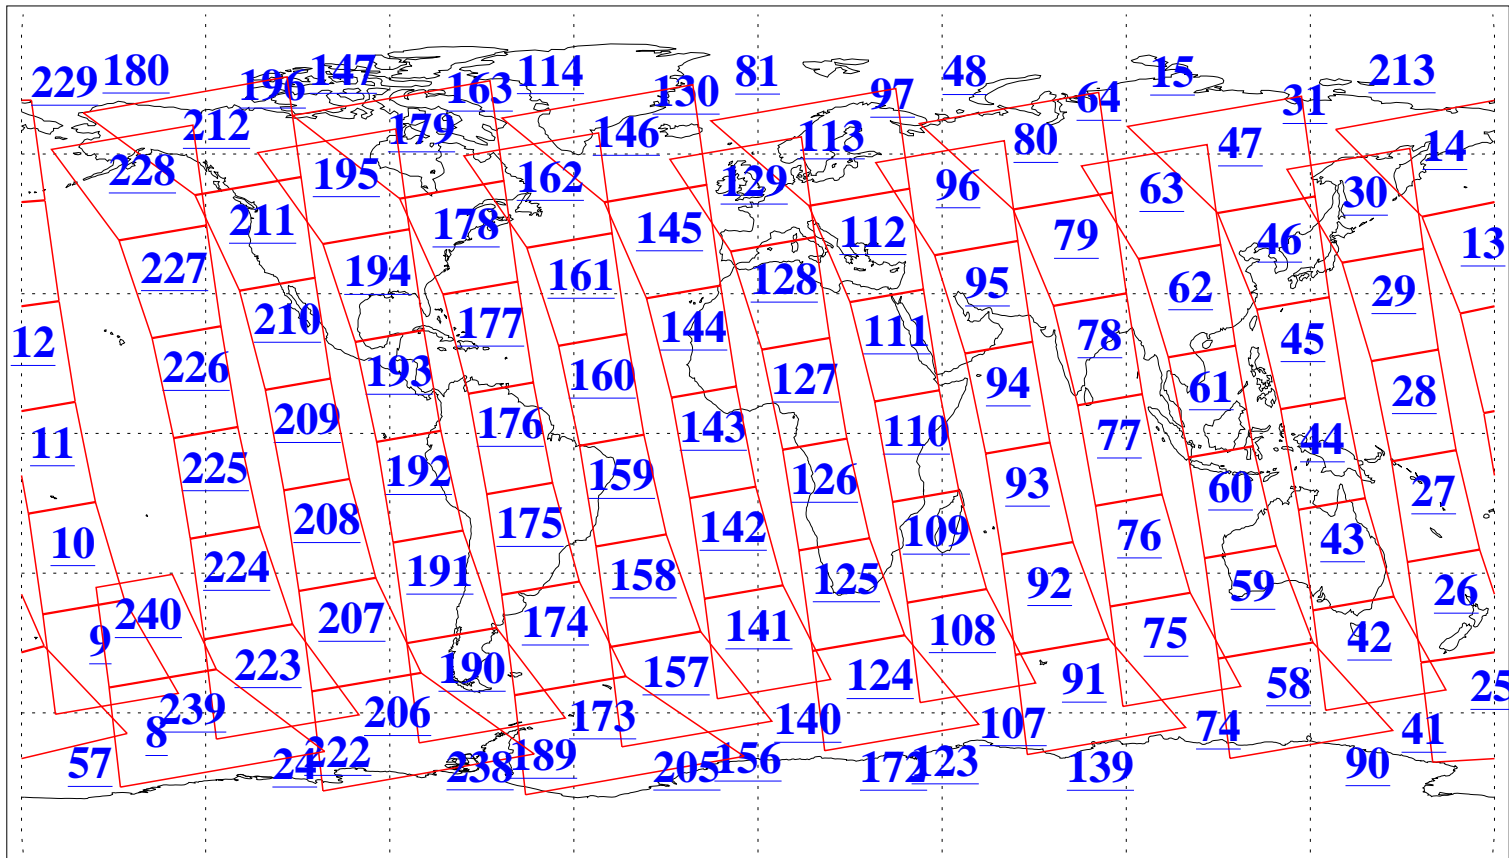

L1B Availability
AMSU Granules: 240
HSB Granules: 0
AIRS Granules: 240

10 Aug 2013
DoY 222
Aqua Day 4116
Granules: 1 to 120

Granules: 121 to 240

Legend: AMSU Available, HSB Available, AIRS Available

L1B Availability
AMSU Granules: 240
HSB Granules: 0
AIRS Granules: 240

10 Aug 2013
DoY 222
Aqua Day 4116

Ascending Granules

Descending Granules

Legend: AMSU Available, HSB Available, AIRS Available

L1B Availability
 AMSU Granules: 240
 HSB Granules: 0
 AIRS Granules: 240

10 Aug 2013
 DoY 222
 Aqua Day 4116

Northern Hemisphere Granules

Southern Hemisphere Granules

Legend: AMSU Available, HSB Available, AIRS Available