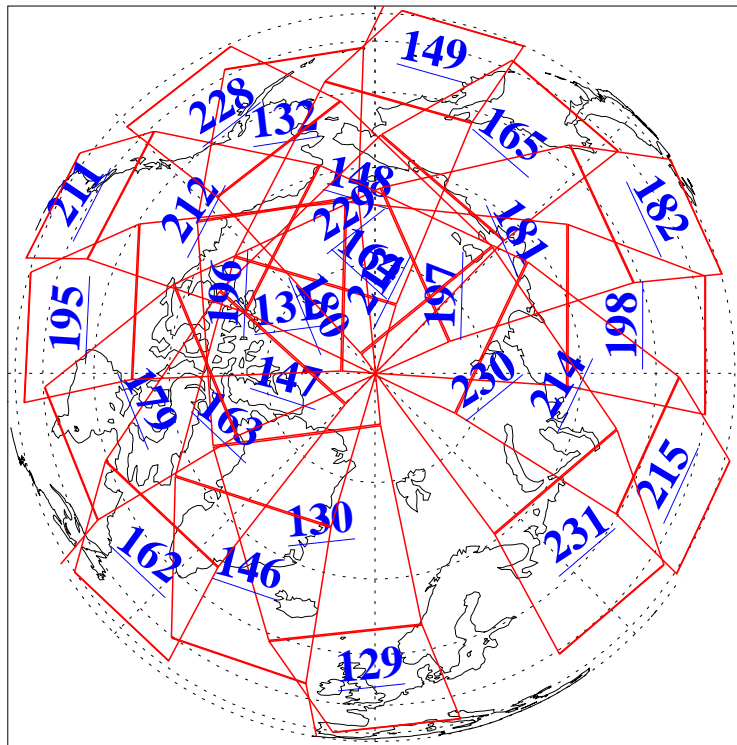

L1B Availability
AMSU Granules: 240
HSB Granules: 0
AIRS Granules: 240

10 Aug 2013
DoY 222
Aqua Day 4116
Granules: 1 to 120

Granules: 121 to 240

Legend: AMSU Available, HSB Available, AIRS Available

L1B Availability
AMSU Granules: 240
HSB Granules: 0
AIRS Granules: 240

10 Aug 2013
DoY 222
Aqua Day 4116

Ascending Granules

Descending Granules

Legend: AMSU Available, HSB Available, AIRS Available

L1B Availability
 AMSU Granules: 240
 HSB Granules: 0
 AIRS Granules: 240

10 Aug 2013
 DoY 222
 Aqua Day 4116

Northern Hemisphere Granules

Southern Hemisphere Granules

Legend: AMSU Available, HSB Available, AIRS Available