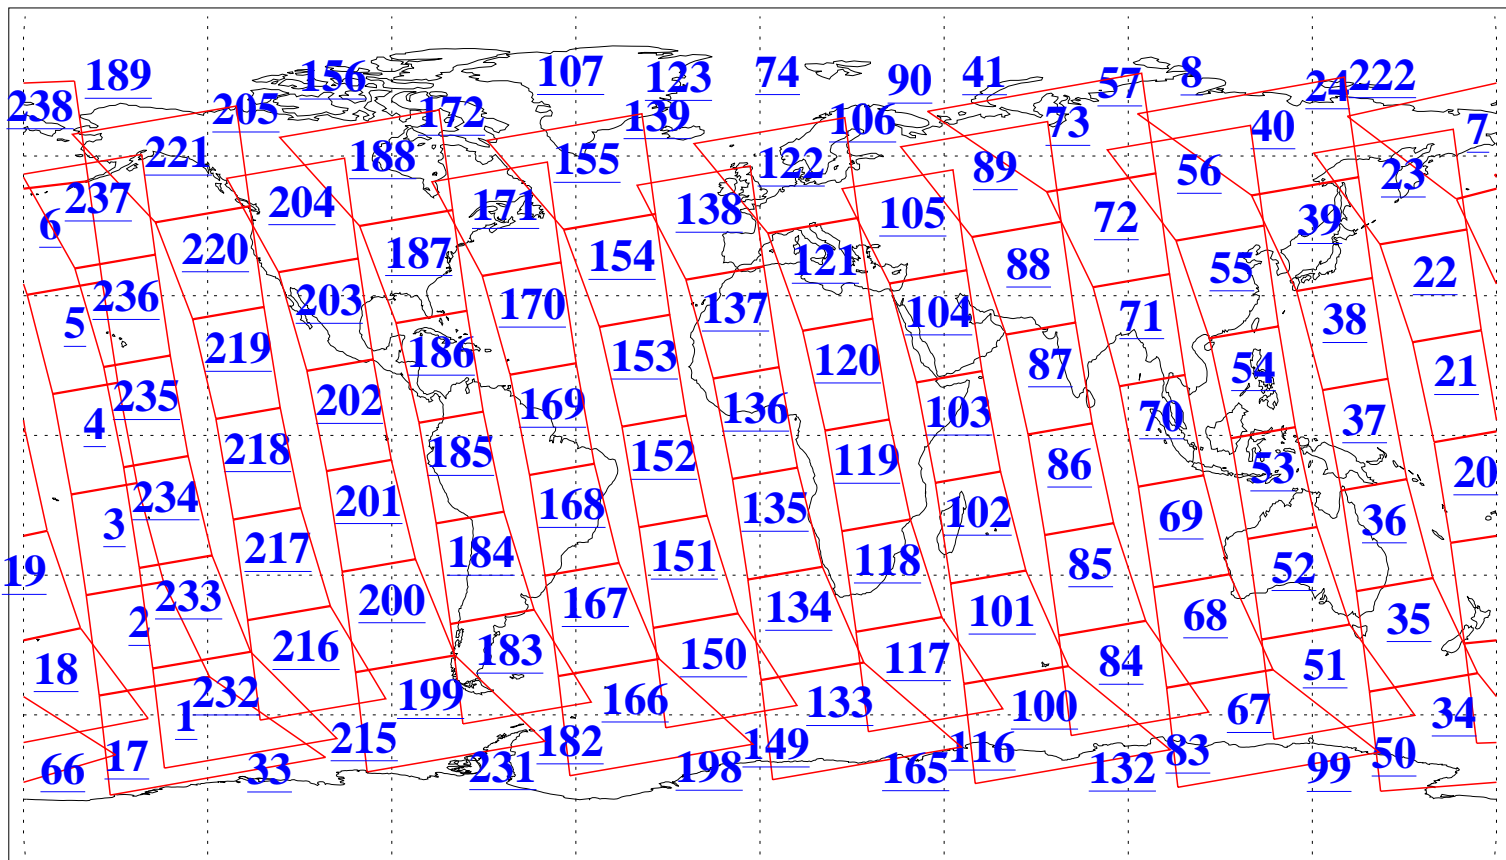

L1B Availability
AMSU Granules: 240
HSB Granules: 0
AIRS Granules: 240

9 Aug 2013
DoY 221
Aqua Day 4115
Granules: 1 to 120

Granules: 121 to 240

Legend: AMSU Available, HSB Available, AIRS Available

L1B Availability
AMSU Granules: 240
HSB Granules: 0
AIRS Granules: 240

9 Aug 2013
DoY 221
Aqua Day 4115
Ascending Granules

Descending Granules

Legend: AMSU Available, HSB Available, AIRS Available

L1B Availability
AMSU Granules: 240
HSB Granules: 0
AIRS Granules: 240

9 Aug 2013
DoY 221
Aqua Day 4115

Northern Hemisphere Granules

Southern Hemisphere Granules

Legend: AMSU Available, *HSB Available*, **AIRS Available**