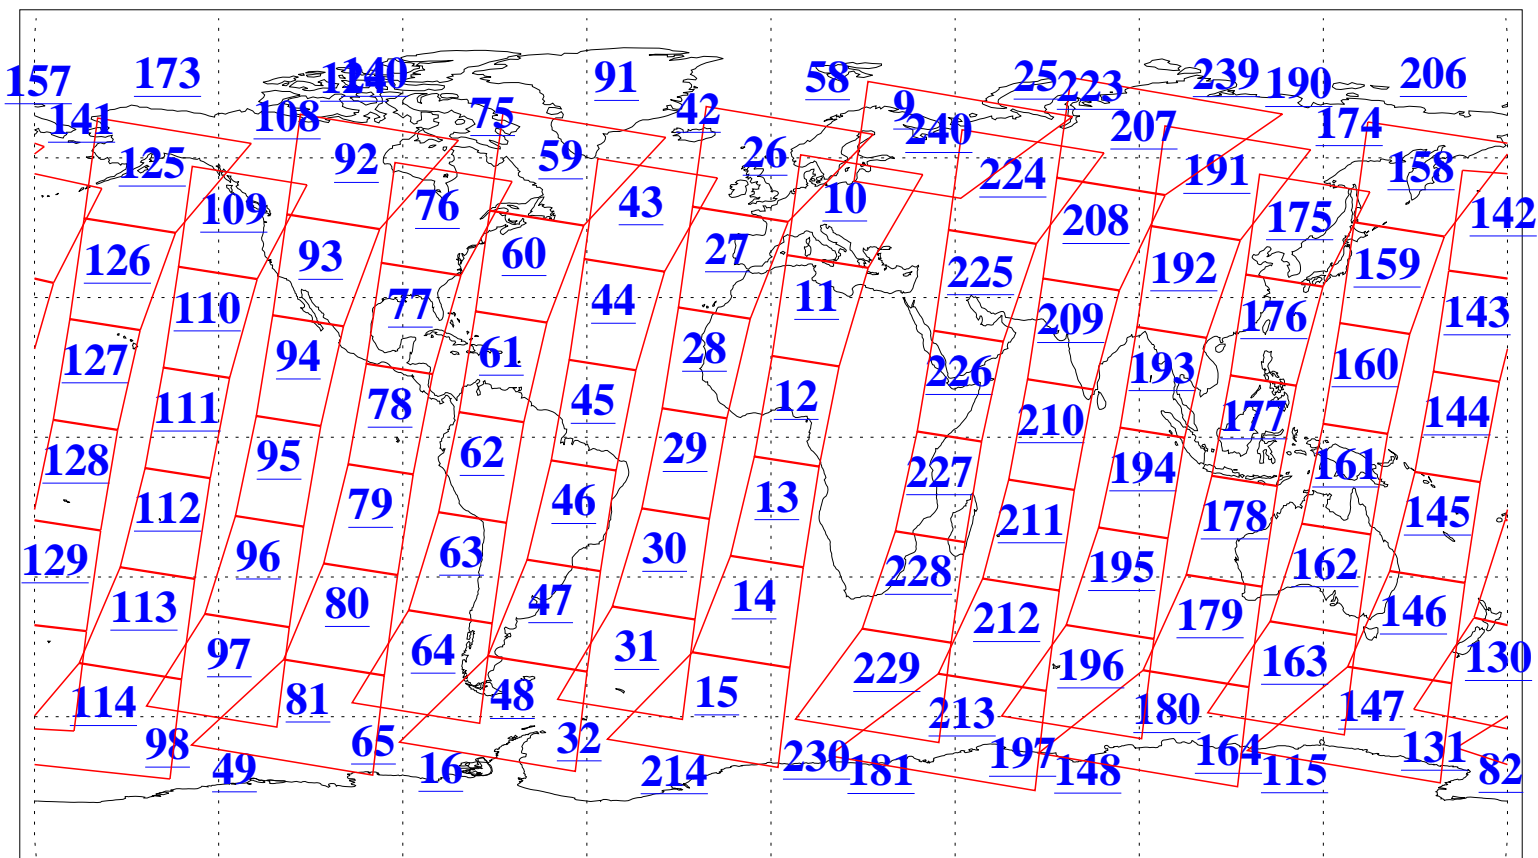

L1B Availability
AMSU Granules: 240
HSB Granules: 0
AIRS Granules: 240

9 Aug 2013
DoY 221
Aqua Day 4115
Granules: 1 to 120

Granules: 121 to 240

Legend: AMSU Available, HSB Available, AIRS Available

L1B Availability
AMSU Granules: 240
HSB Granules: 0
AIRS Granules: 240

9 Aug 2013
DoY 221
Aqua Day 4115
Ascending Granules

Descending Granules

Legend: AMSU Available, HSB Available, AIRS Available

L1B Availability
AMSU Granules: 240
HSB Granules: 0
AIRS Granules: 240

9 Aug 2013
DoY 221
Aqua Day 4115

Northern Hemisphere Granules

Southern Hemisphere Granules

Legend: AMSU Available, *HSB Available*, **AIRS Available**