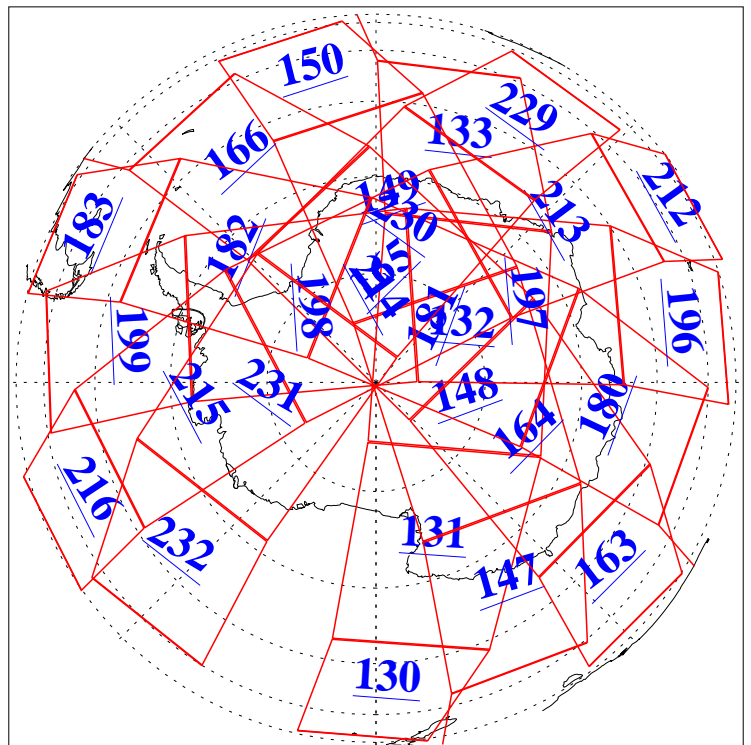

9 Aug 2013
DoY 221
Aqua Day 4115
Ascending Granules

Descending Granules

Legend: AMSU Available, HSB Available, AIRS Available

L1B Availability
AMSU Granules: 240
HSB Granules: 0
AIRS Granules: 240

9 Aug 2013
DoY 221
Aqua Day 4115

Northern Hemisphere Granules

Southern Hemisphere Granules

Legend: AMSU Available, *HSB Available*, **AIRS Available**