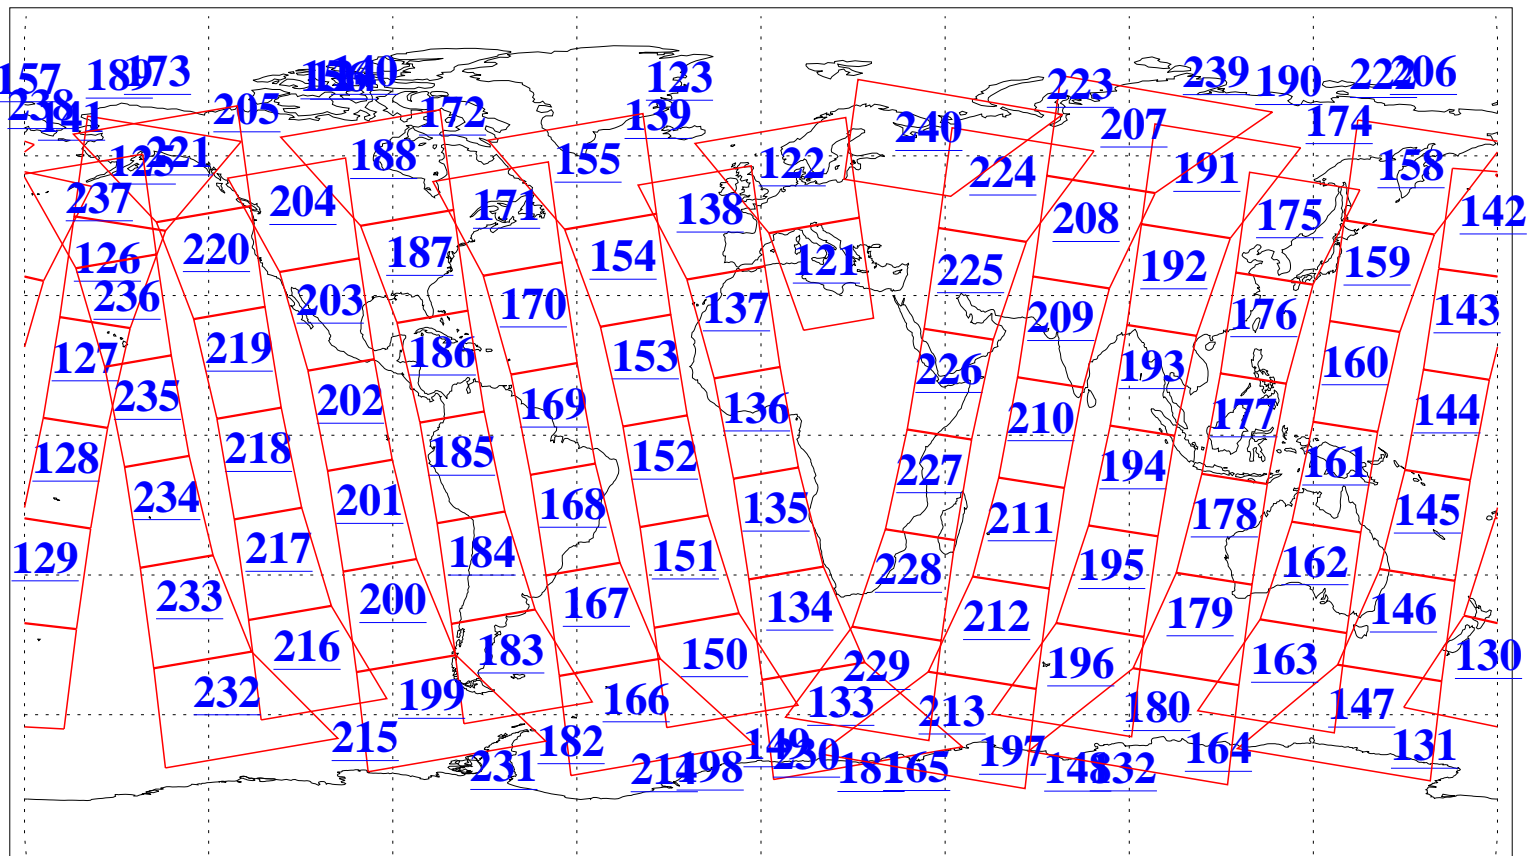

L1B Availability
AMSU Granules: 240
HSB Granules: 0
AIRS Granules: 240

9 Aug 2013
DoY 221
Aqua Day 4115
Granules: 1 to 120

Granules: 121 to 240

Legend: AMSU Available, HSB Available, AIRS Available

L1B Availability
AMSU Granules: 240
HSB Granules: 0
AIRS Granules: 240

9 Aug 2013
DoY 221
Aqua Day 4115
Ascending Granules

Descending Granules

Legend: AMSU Available, HSB Available, AIRS Available

L1B Availability
AMSU Granules: 240
HSB Granules: 0
AIRS Granules: 240

9 Aug 2013
DoY 221
Aqua Day 4115

Northern Hemisphere Granules

Southern Hemisphere Granules

Legend: AMSU Available, *HSB Available*, **AIRS Available**