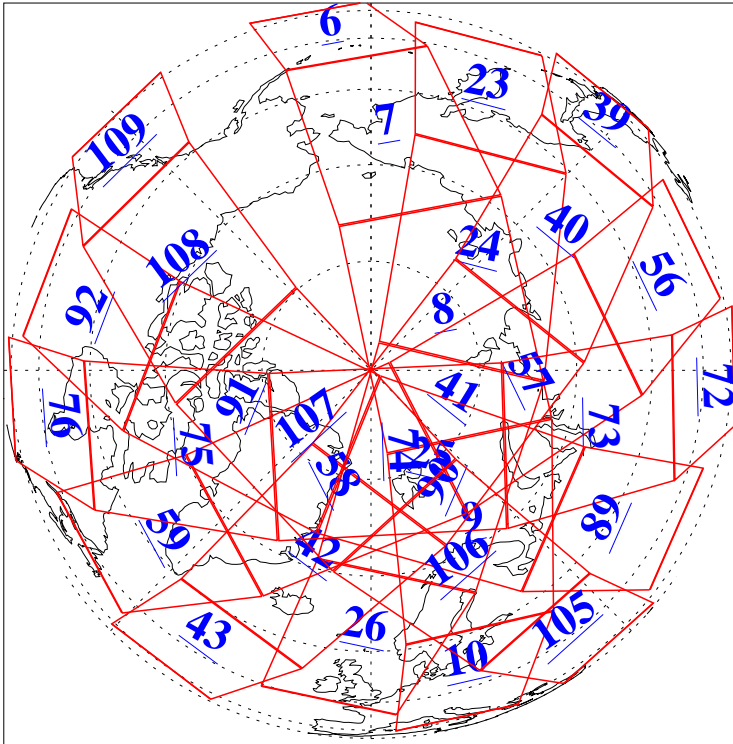

L1B Availability
AMSU Granules: 240
HSB Granules: 0
AIRS Granules: 240

9 Aug 2013
DoY 221
Aqua Day 4115
Granules: 1 to 120

Granules: 121 to 240

Legend: AMSU Available, HSB Available, AIRS Available

L1B Availability
AMSU Granules: 240
HSB Granules: 0
AIRS Granules: 240

9 Aug 2013
DoY 221
Aqua Day 4115
Ascending Granules

Descending Granules

Legend: AMSU Available, HSB Available, AIRS Available

L1B Availability
AMSU Granules: 240
HSB Granules: 0
AIRS Granules: 240

9 Aug 2013
DoY 221
Aqua Day 4115

Northern Hemisphere Granules

Southern Hemisphere Granules

Legend: AMSU Available, *HSB Available*, **AIRS Available**