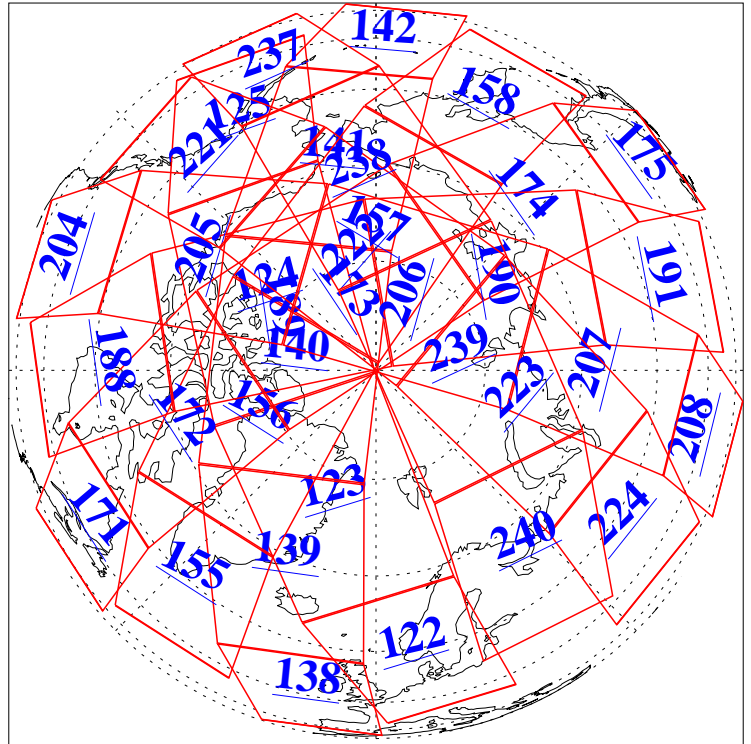

L1B Availability
AMSU Granules: 240
HSB Granules: 0
AIRS Granules: 240

9 Aug 2013
DoY 221
Aqua Day 4115
Granules: 1 to 120

Granules: 121 to 240

Legend: AMSU Available, HSB Available, AIRS Available

L1B Availability
AMSU Granules: 240
HSB Granules: 0
AIRS Granules: 240

9 Aug 2013
DoY 221
Aqua Day 4115
Ascending Granules

Descending Granules

Legend: AMSU Available, HSB Available, AIRS Available

L1B Availability
AMSU Granules: 240
HSB Granules: 0
AIRS Granules: 240

9 Aug 2013
DoY 221
Aqua Day 4115

Northern Hemisphere Granules

Southern Hemisphere Granules

Legend: AMSU Available, *HSB Available*, **AIRS Available**