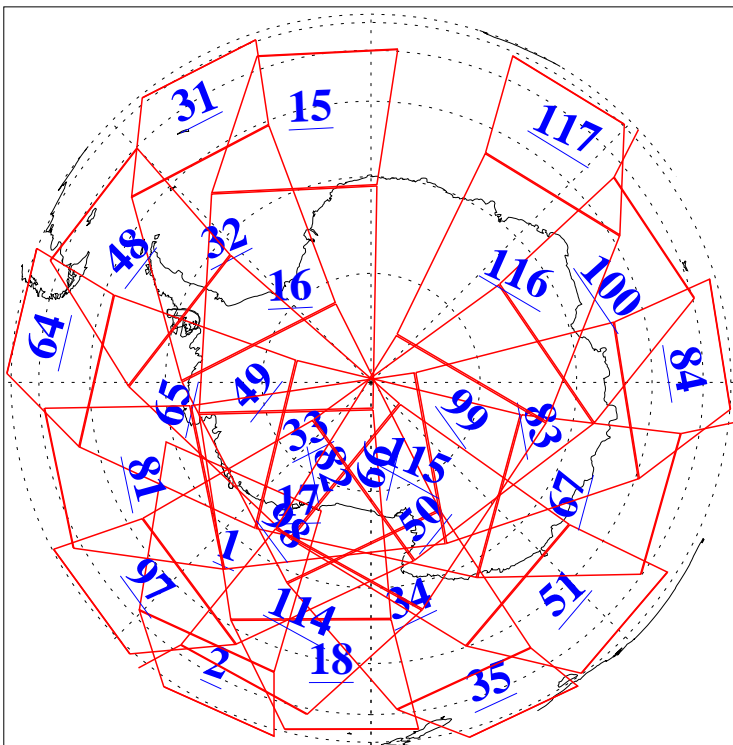

L1B Availability
AMSU Granules: 240
HSB Granules: 0
AIRS Granules: 240

9 Aug 2013
DoY 221
Aqua Day 4115
Granules: 1 to 120

Granules: 121 to 240

Legend: AMSU Available, HSB Available, AIRS Available

L1B Availability
AMSU Granules: 240
HSB Granules: 0
AIRS Granules: 240

9 Aug 2013
DoY 221
Aqua Day 4115
Ascending Granules

Descending Granules

Legend: AMSU Available, HSB Available, AIRS Available

L1B Availability
AMSU Granules: 240
HSB Granules: 0
AIRS Granules: 240

9 Aug 2013
DoY 221
Aqua Day 4115

Northern Hemisphere Granules

Southern Hemisphere Granules

Legend: AMSU Available, *HSB Available*, **AIRS Available**