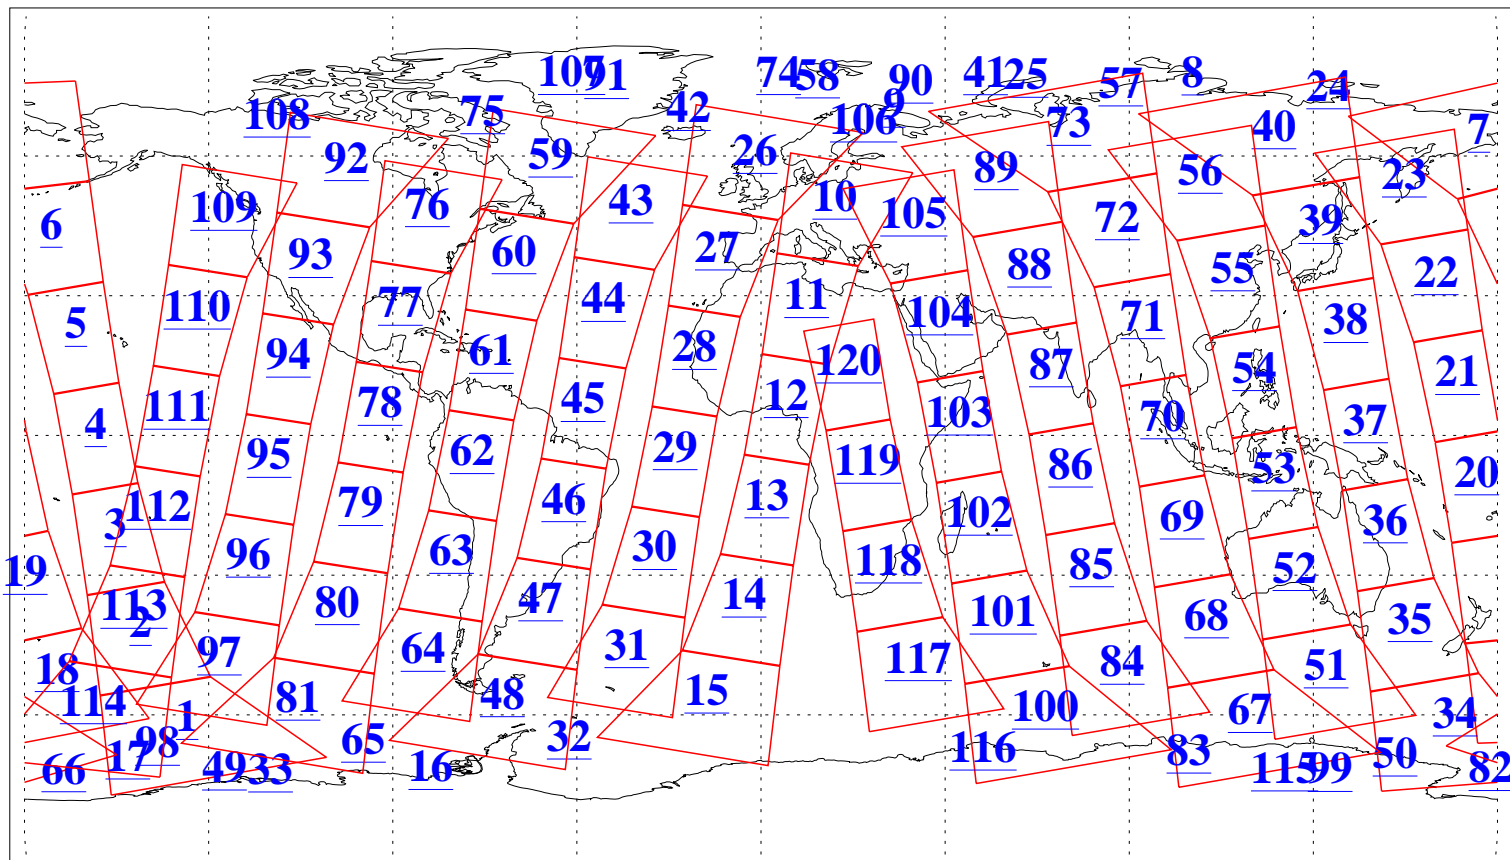

L1B Availability
AMSU Granules: 240
HSB Granules: 0
AIRS Granules: 240

9 Aug 2013
DoY 221
Aqua Day 4115
Granules: 1 to 120

Granules: 121 to 240

Legend: AMSU Available, HSB Available, AIRS Available

L1B Availability
AMSU Granules: 240
HSB Granules: 0
AIRS Granules: 240

9 Aug 2013
DoY 221
Aqua Day 4115
Ascending Granules

Descending Granules

Legend: AMSU Available, HSB Available, AIRS Available

L1B Availability
AMSU Granules: 240
HSB Granules: 0
AIRS Granules: 240

9 Aug 2013
DoY 221
Aqua Day 4115

Northern Hemisphere Granules

Southern Hemisphere Granules

Legend: AMSU Available, *HSB Available*, **AIRS Available**