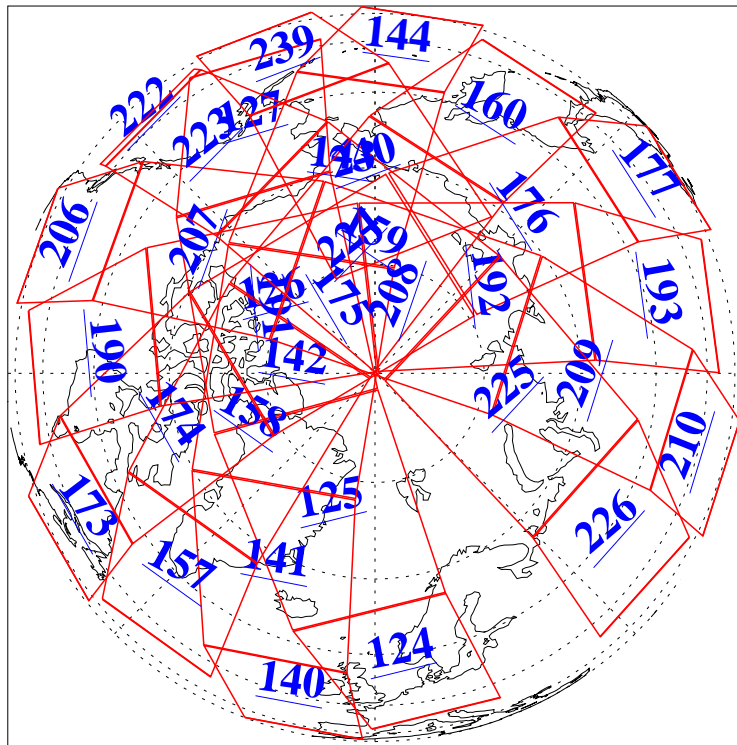

7 Aug 2013
DoY 219
Aqua Day 4113
Ascending Granules

Descending Granules

Legend: AMSU Available, HSB Available, AIRS Available

L1B Availability
 AMSU Granules: 240
 HSB Granules: 0
 AIRS Granules: 240

7 Aug 2013
 DoY 219
 Aqua Day 4113

Northern Hemisphere Granules

Southern Hemisphere Granules

Legend: AMSU Available, HSB Available, AIRS Available