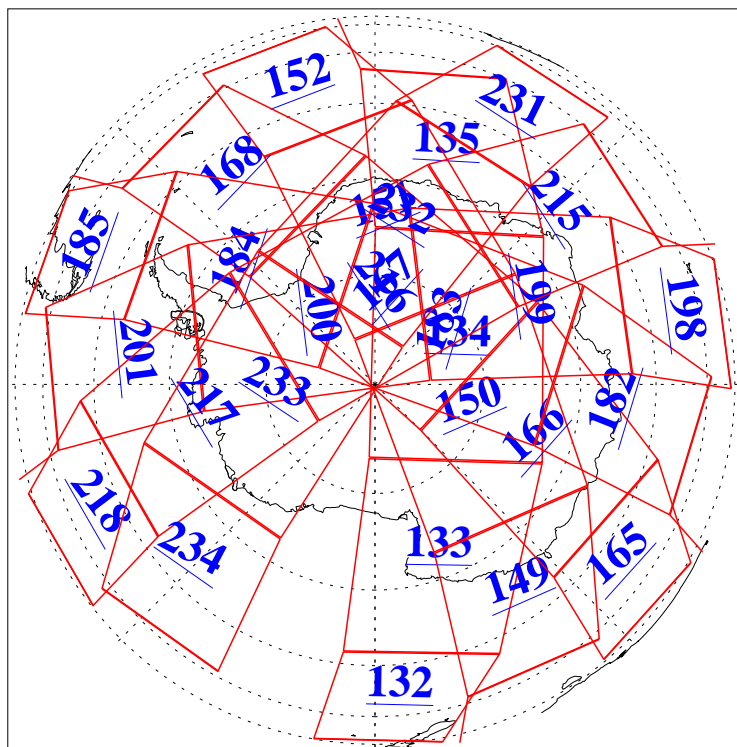

L1B Availability
AMSU Granules: 240
HSB Granules: 0
AIRS Granules: 240

7 Aug 2013
DoY 219
Aqua Day 4113
Granules: 1 to 120

Granules: 121 to 240

Legend: AMSU Available, HSB Available, AIRS Available

L1B Availability
AMSU Granules: 240
HSB Granules: 0
AIRS Granules: 240

7 Aug 2013
DoY 219
Aqua Day 4113
Ascending Granules

Descending Granules

Legend: AMSU Available, HSB Available, AIRS Available

L1B Availability
 AMSU Granules: 240
 HSB Granules: 0
 AIRS Granules: 240

7 Aug 2013
 DoY 219
 Aqua Day 4113

Northern Hemisphere Granules

Southern Hemisphere Granules

Legend: AMSU Available, HSB Available, AIRS Available