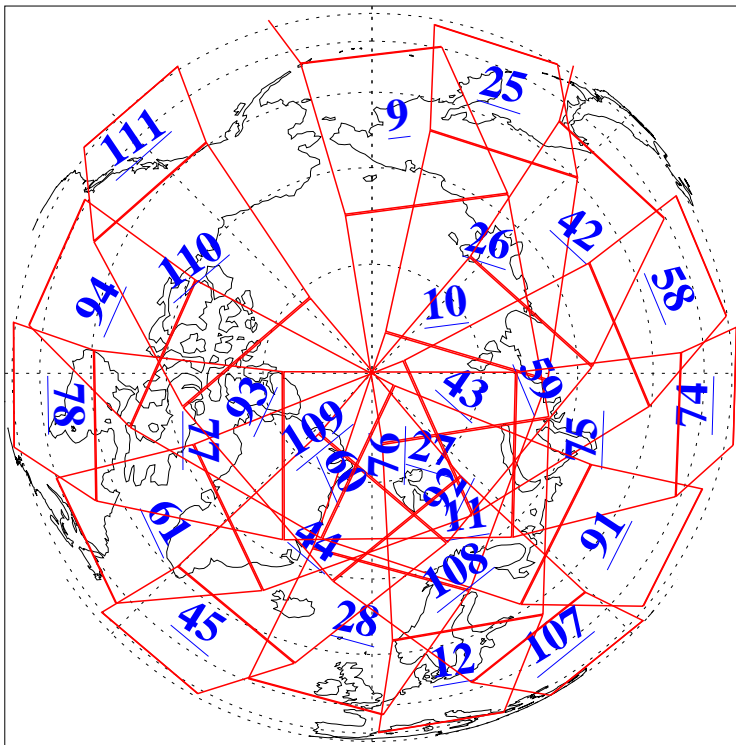

L1B Availability
AMSU Granules: 240
HSB Granules: 0
AIRS Granules: 240

7 Aug 2013
DoY 219
Aqua Day 4113
Granules: 1 to 120

Granules: 121 to 240

Legend: AMSU Available, HSB Available, AIRS Available

L1B Availability
AMSU Granules: 240
HSB Granules: 0
AIRS Granules: 240

7 Aug 2013
DoY 219
Aqua Day 4113
Ascending Granules

Descending Granules

Legend: AMSU Available, HSB Available, AIRS Available

L1B Availability
 AMSU Granules: 240
 HSB Granules: 0
 AIRS Granules: 240

7 Aug 2013
 DoY 219
 Aqua Day 4113

Northern Hemisphere Granules

Southern Hemisphere Granules

Legend: AMSU Available, HSB Available, AIRS Available