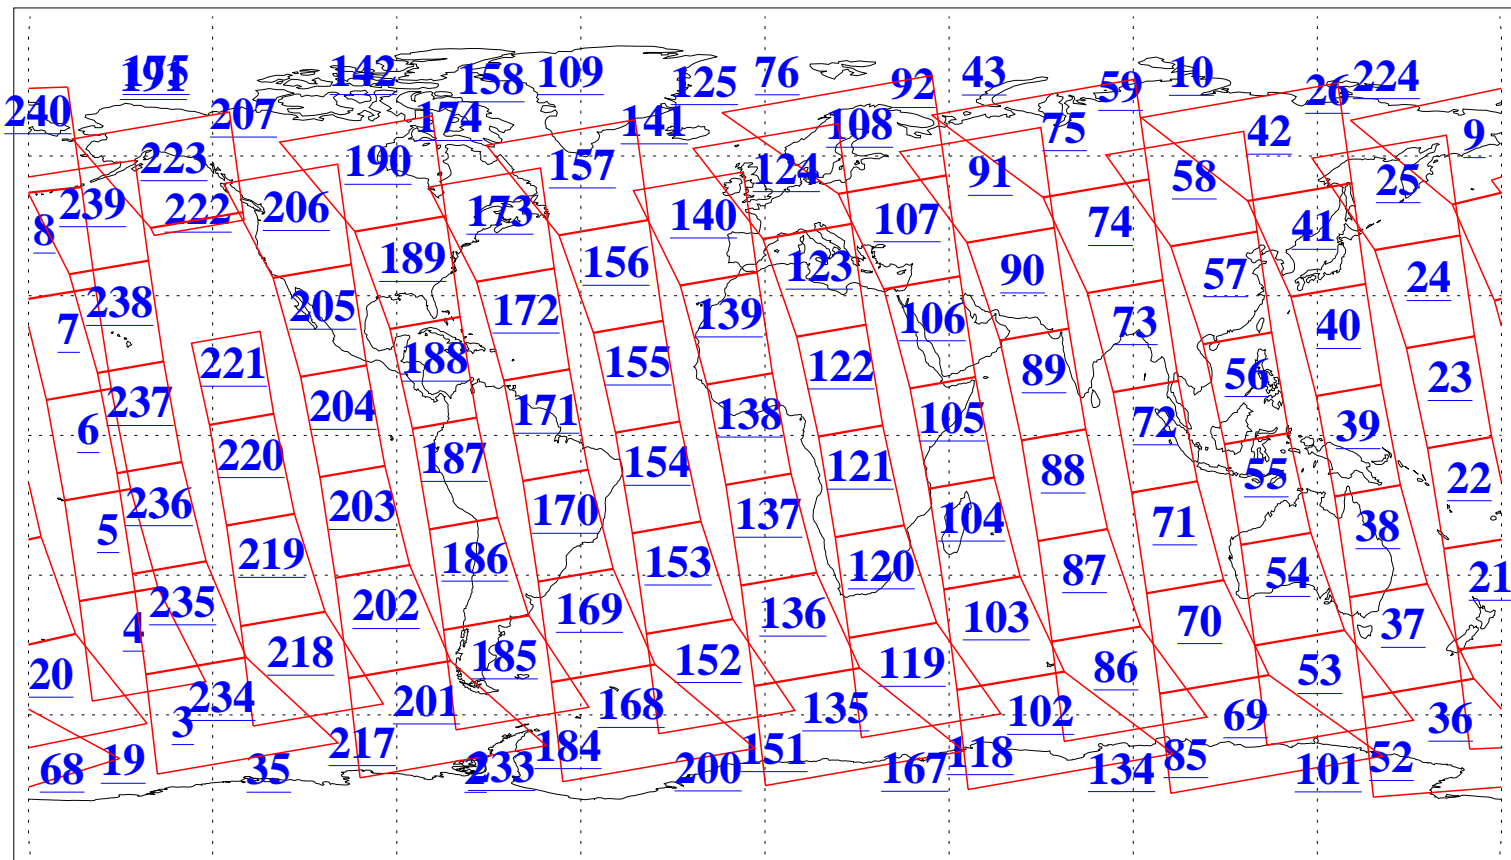

L1B Availability
AMSU Granules: 240
HSB Granules: 0
AIRS Granules: 240

7 Aug 2013
DoY 219
Aqua Day 4113
Granules: 1 to 120

Granules: 121 to 240

Legend: AMSU Available, HSB Available, AIRS Available

L1B Availability
AMSU Granules: 240
HSB Granules: 0
AIRS Granules: 240

7 Aug 2013
DoY 219
Aqua Day 4113
Ascending Granules

Descending Granules

Legend: AMSU Available, HSB Available, AIRS Available

L1B Availability
 AMSU Granules: 240
 HSB Granules: 0
 AIRS Granules: 240

7 Aug 2013
 DoY 219
 Aqua Day 4113

Northern Hemisphere Granules

Southern Hemisphere Granules

Legend: AMSU Available, HSB Available, AIRS Available