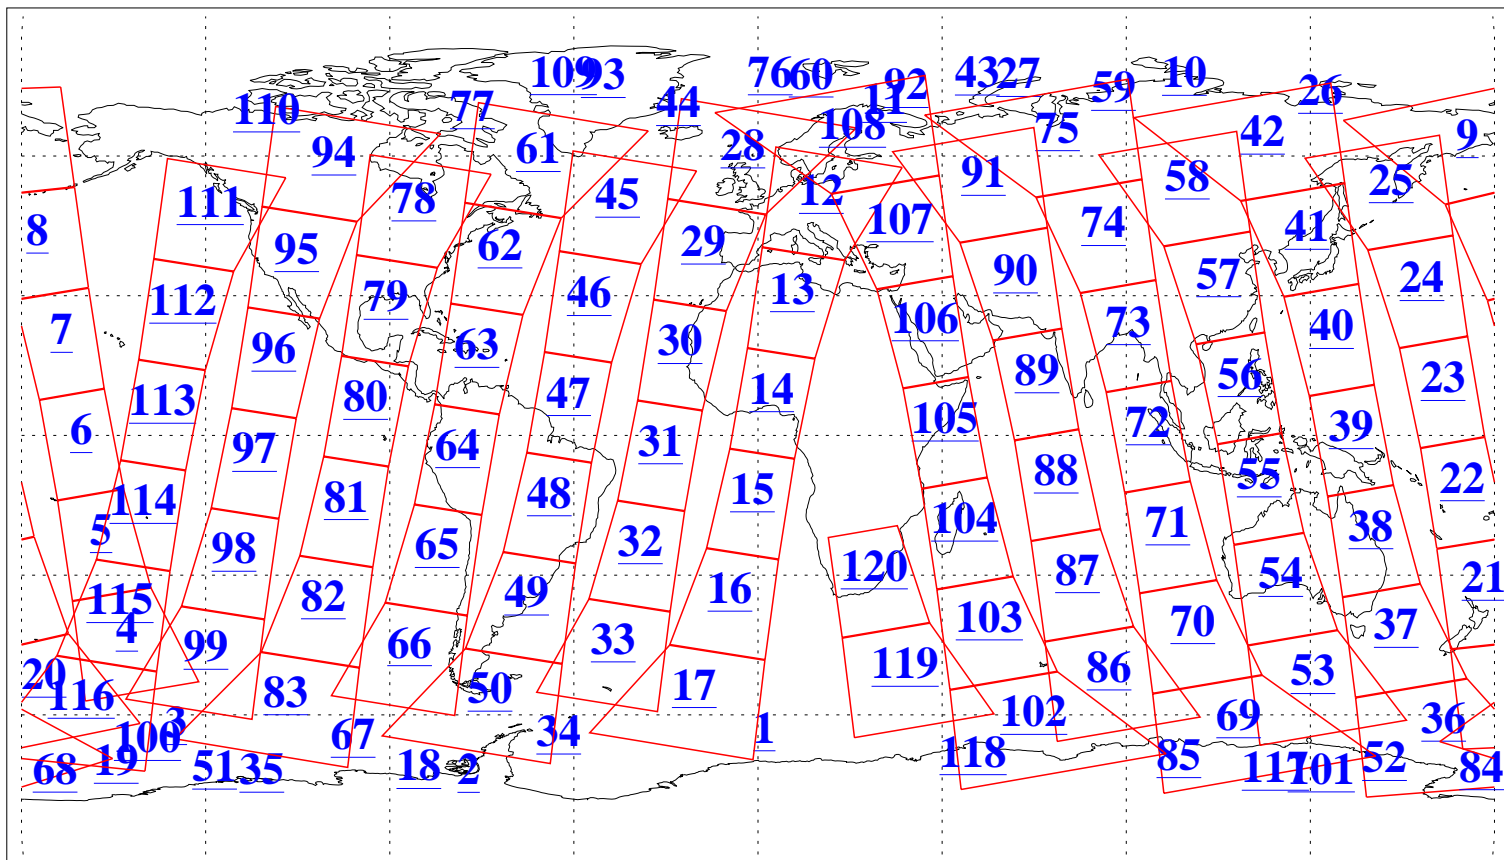

L1B Availability
AMSU Granules: 240
HSB Granules: 0
AIRS Granules: 240

7 Aug 2013
DoY 219
Aqua Day 4113
Granules: 1 to 120

Granules: 121 to 240

Legend: AMSU Available, HSB Available, AIRS Available

L1B Availability
AMSU Granules: 240
HSB Granules: 0
AIRS Granules: 240

7 Aug 2013
DoY 219
Aqua Day 4113
Ascending Granules

Descending Granules

Legend: AMSU Available, HSB Available, AIRS Available

L1B Availability
 AMSU Granules: 240
 HSB Granules: 0
 AIRS Granules: 240

7 Aug 2013
 DoY 219
 Aqua Day 4113

Northern Hemisphere Granules

Southern Hemisphere Granules

Legend: AMSU Available, HSB Available, AIRS Available