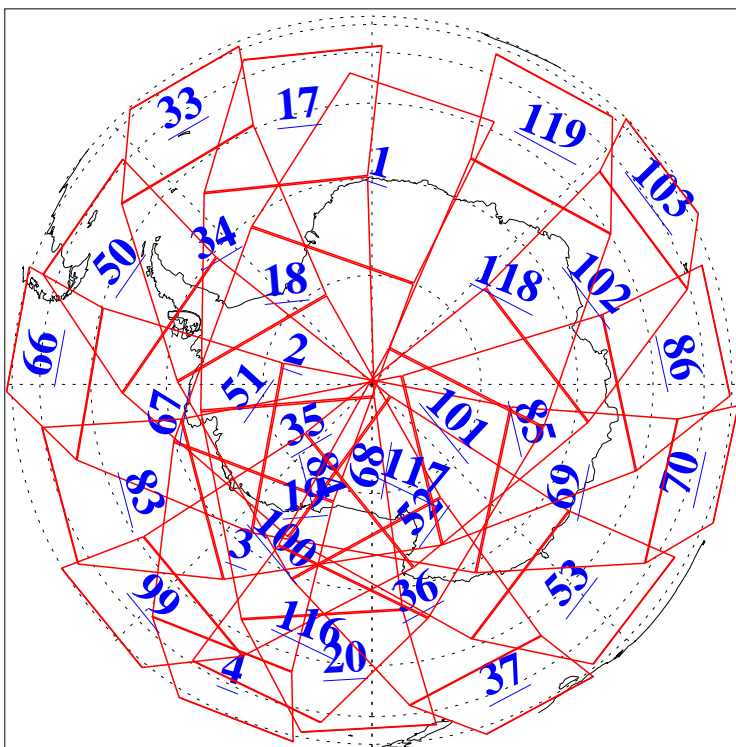

L1B Availability
AMSU Granules: 240
HSB Granules: 0
AIRS Granules: 240

7 Aug 2013
DoY 219
Aqua Day 4113
Granules: 1 to 120

Granules: 121 to 240

Legend: AMSU Available, HSB Available, AIRS Available

L1B Availability
AMSU Granules: 240
HSB Granules: 0
AIRS Granules: 240

7 Aug 2013
DoY 219
Aqua Day 4113
Ascending Granules

Descending Granules

Legend: AMSU Available, HSB Available, AIRS Available

L1B Availability
 AMSU Granules: 240
 HSB Granules: 0
 AIRS Granules: 240

7 Aug 2013
 DoY 219
 Aqua Day 4113

Northern Hemisphere Granules

Southern Hemisphere Granules

Legend: AMSU Available, HSB Available, AIRS Available