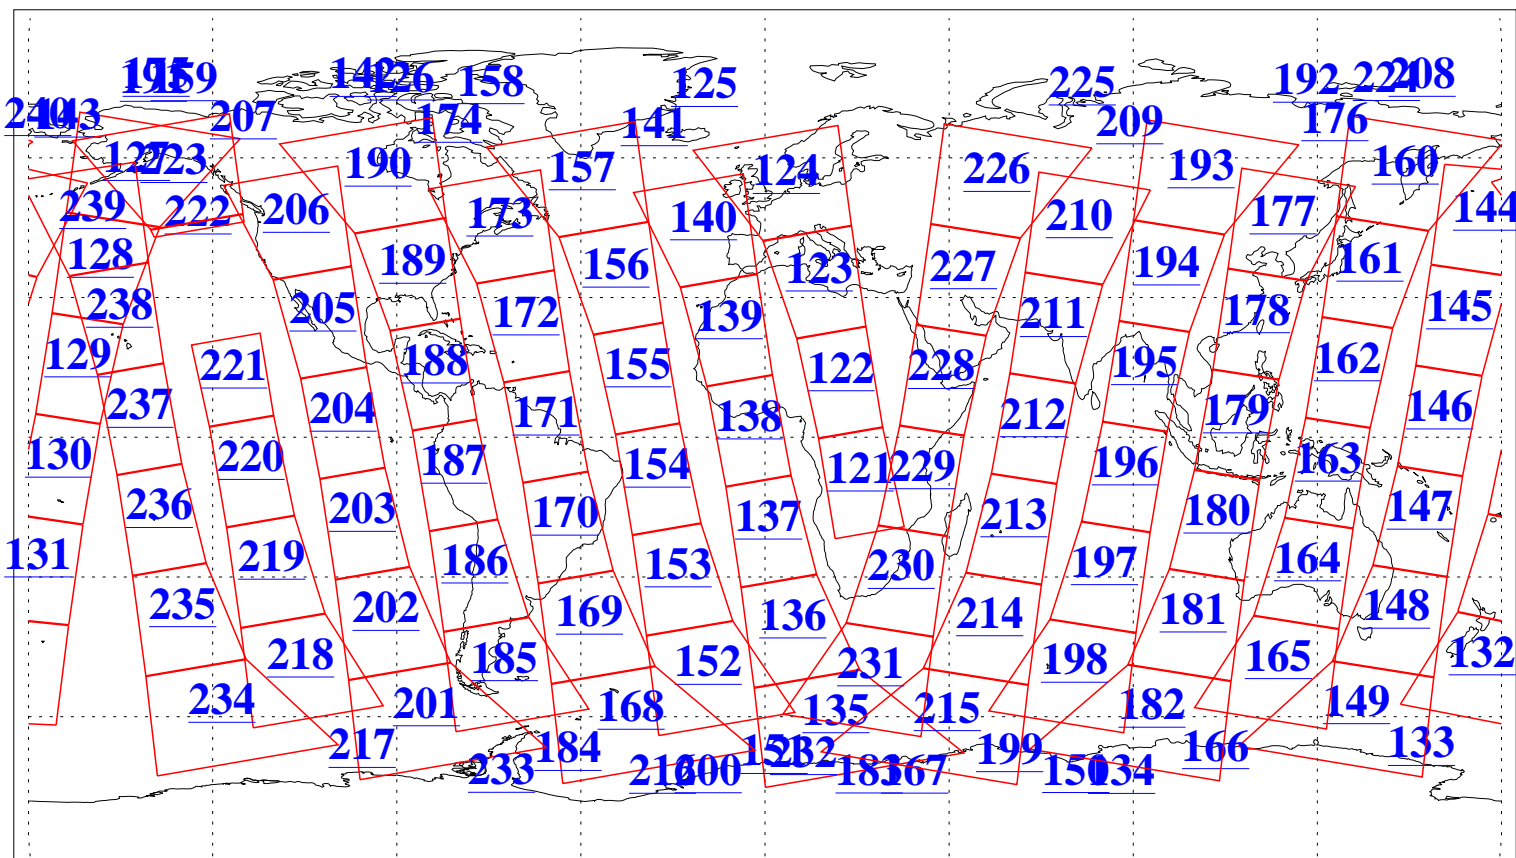

L1B Availability
AMSU Granules: 240
HSB Granules: 0
AIRS Granules: 240

7 Aug 2013
DoY 219
Aqua Day 4113
Granules: 1 to 120

Granules: 121 to 240

Legend: AMSU Available, HSB Available, AIRS Available

L1B Availability
AMSU Granules: 240
HSB Granules: 0
AIRS Granules: 240

7 Aug 2013
DoY 219
Aqua Day 4113
Ascending Granules

Descending Granules

Legend: AMSU Available, HSB Available, AIRS Available

L1B Availability
 AMSU Granules: 240
 HSB Granules: 0
 AIRS Granules: 240

7 Aug 2013
 DoY 219
 Aqua Day 4113

Northern Hemisphere Granules

Southern Hemisphere Granules

Legend: AMSU Available, HSB Available, AIRS Available