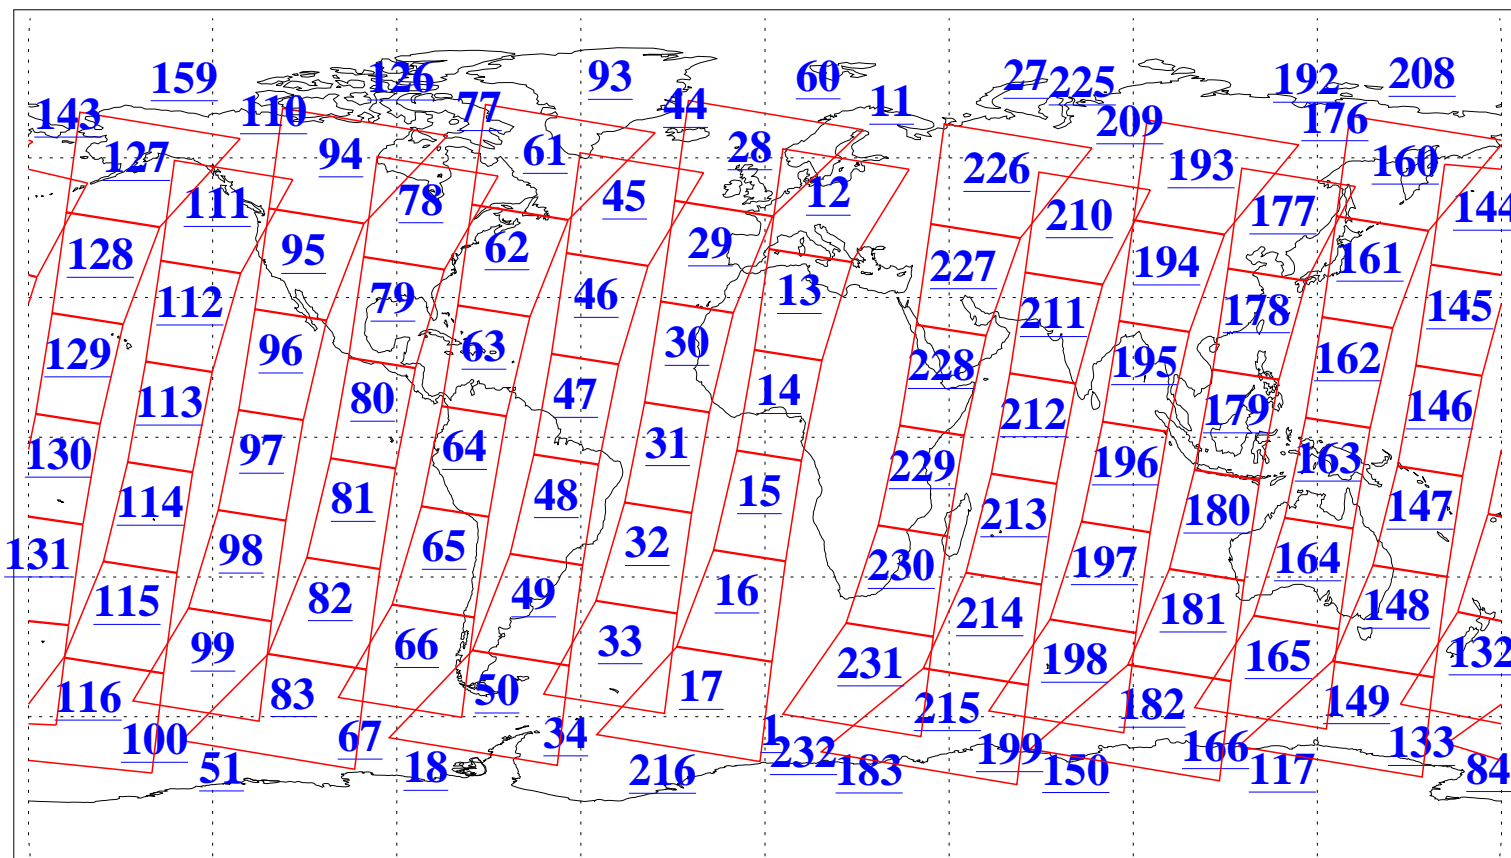

L1B Availability
AMSU Granules: 240
HSB Granules: 0
AIRS Granules: 240

7 Aug 2013
DoY 219
Aqua Day 4113
Granules: 1 to 120

Granules: 121 to 240

Legend: AMSU Available, HSB Available, AIRS Available

L1B Availability
AMSU Granules: 240
HSB Granules: 0
AIRS Granules: 240

7 Aug 2013
DoY 219
Aqua Day 4113
Ascending Granules

Descending Granules

Legend: AMSU Available, HSB Available, AIRS Available

L1B Availability
 AMSU Granules: 240
 HSB Granules: 0
 AIRS Granules: 240

7 Aug 2013
 DoY 219
 Aqua Day 4113

Northern Hemisphere Granules

Southern Hemisphere Granules

Legend: AMSU Available, HSB Available, AIRS Available