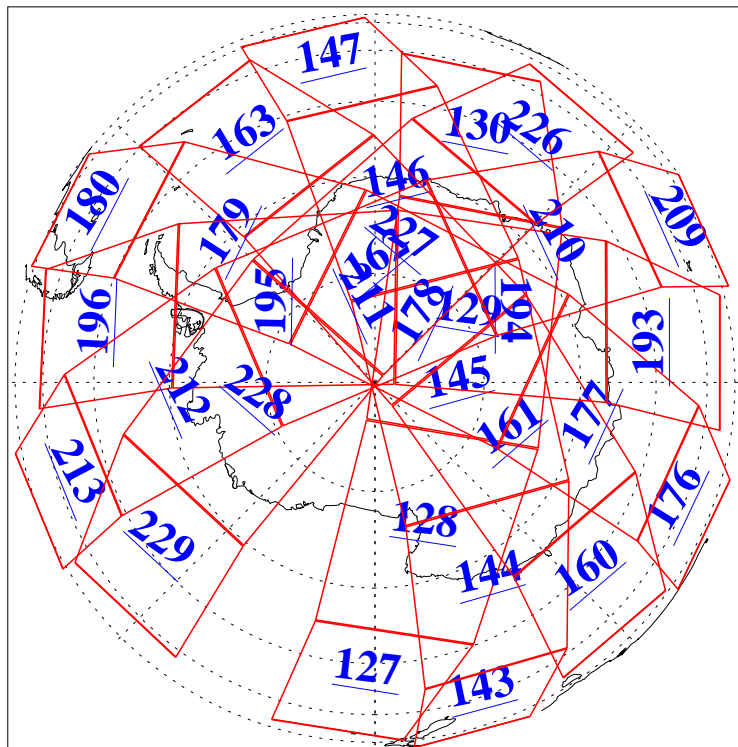

L1B Availability  
AMSU Granules: 240  
HSB Granules: 0  
AIRS Granules: 240

4 Aug 2013  
DoY 216  
Aqua Day 4110  
Granules: 1 to 120

Granules: 121 to 240

Legend: AMSU Available, *HSB Available*, *AIRS Available*

L1B Availability  
AMSU Granules: 240  
HSB Granules: 0  
AIRS Granules: 240

4 Aug 2013  
DoY 216  
Aqua Day 4110

Ascending Granules

Descending Granules

Legend: AMSU Available, HSB Available, AIRS Available

L1B Availability  
 AMSU Granules: 240  
 HSB Granules: 0  
 AIRS Granules: 240

4 Aug 2013  
 DoY 216  
 Aqua Day 4110

Northern Hemisphere Granules

Southern Hemisphere Granules

Legend: AMSU Available, HSB Available, AIRS Available