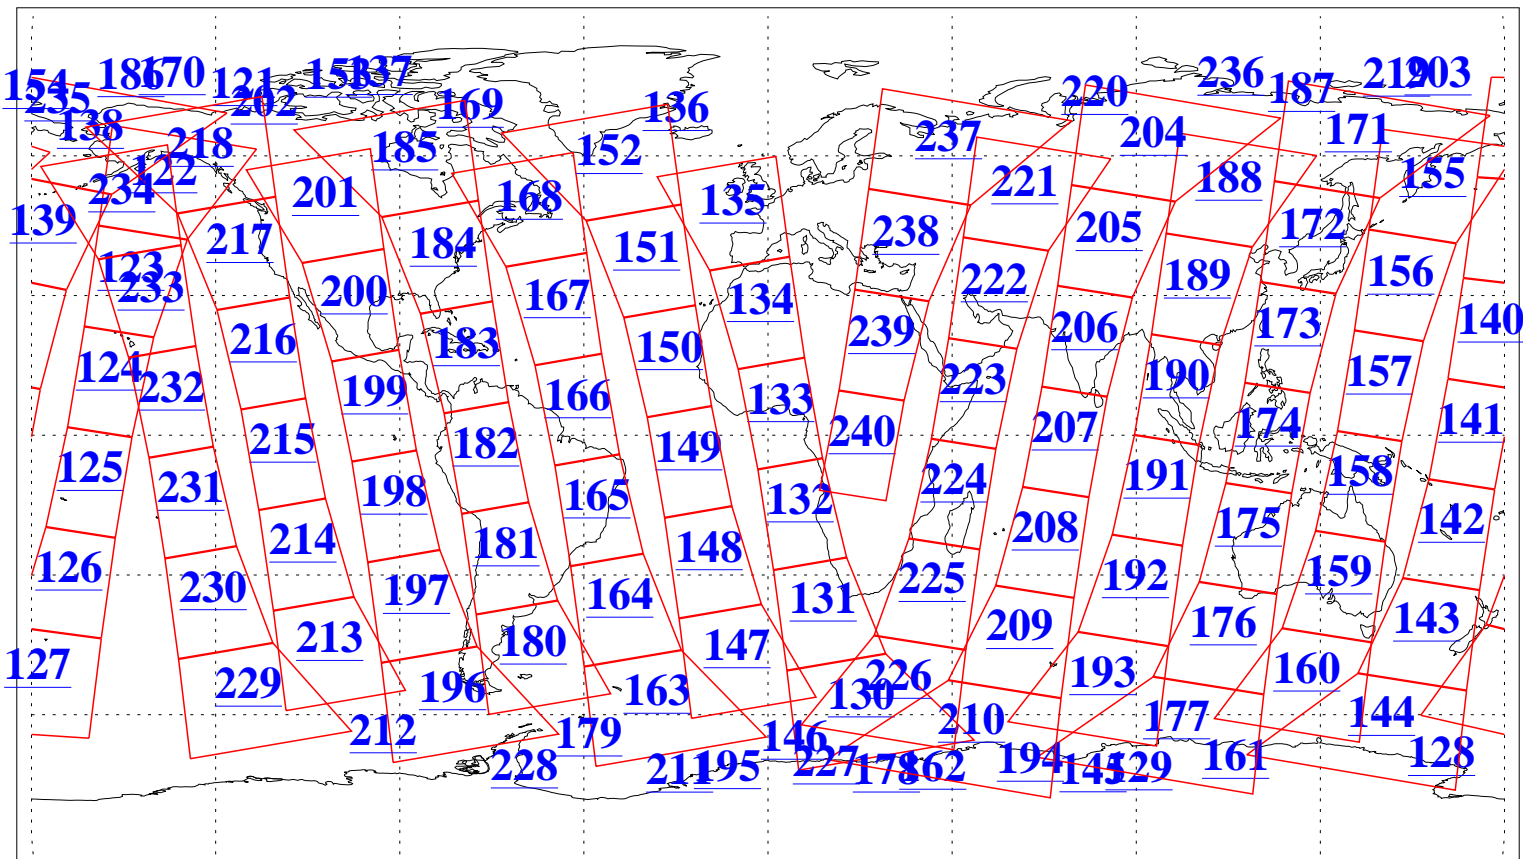

L1B Availability  
AMSU Granules: 240  
HSB Granules: 0  
AIRS Granules: 240

4 Aug 2013  
DoY 216  
Aqua Day 4110  
Granules: 1 to 120

Granules: 121 to 240

Legend: AMSU Available, *HSB Available*, *AIRS Available*

L1B Availability  
AMSU Granules: 240  
HSB Granules: 0  
AIRS Granules: 240

4 Aug 2013  
DoY 216  
Aqua Day 4110

Ascending Granules

Descending Granules

Legend: AMSU Available, HSB Available, AIRS Available

L1B Availability  
 AMSU Granules: 240  
 HSB Granules: 0  
 AIRS Granules: 240

4 Aug 2013  
 DoY 216  
 Aqua Day 4110

Northern Hemisphere Granules

Southern Hemisphere Granules

Legend: AMSU Available, HSB Available, AIRS Available