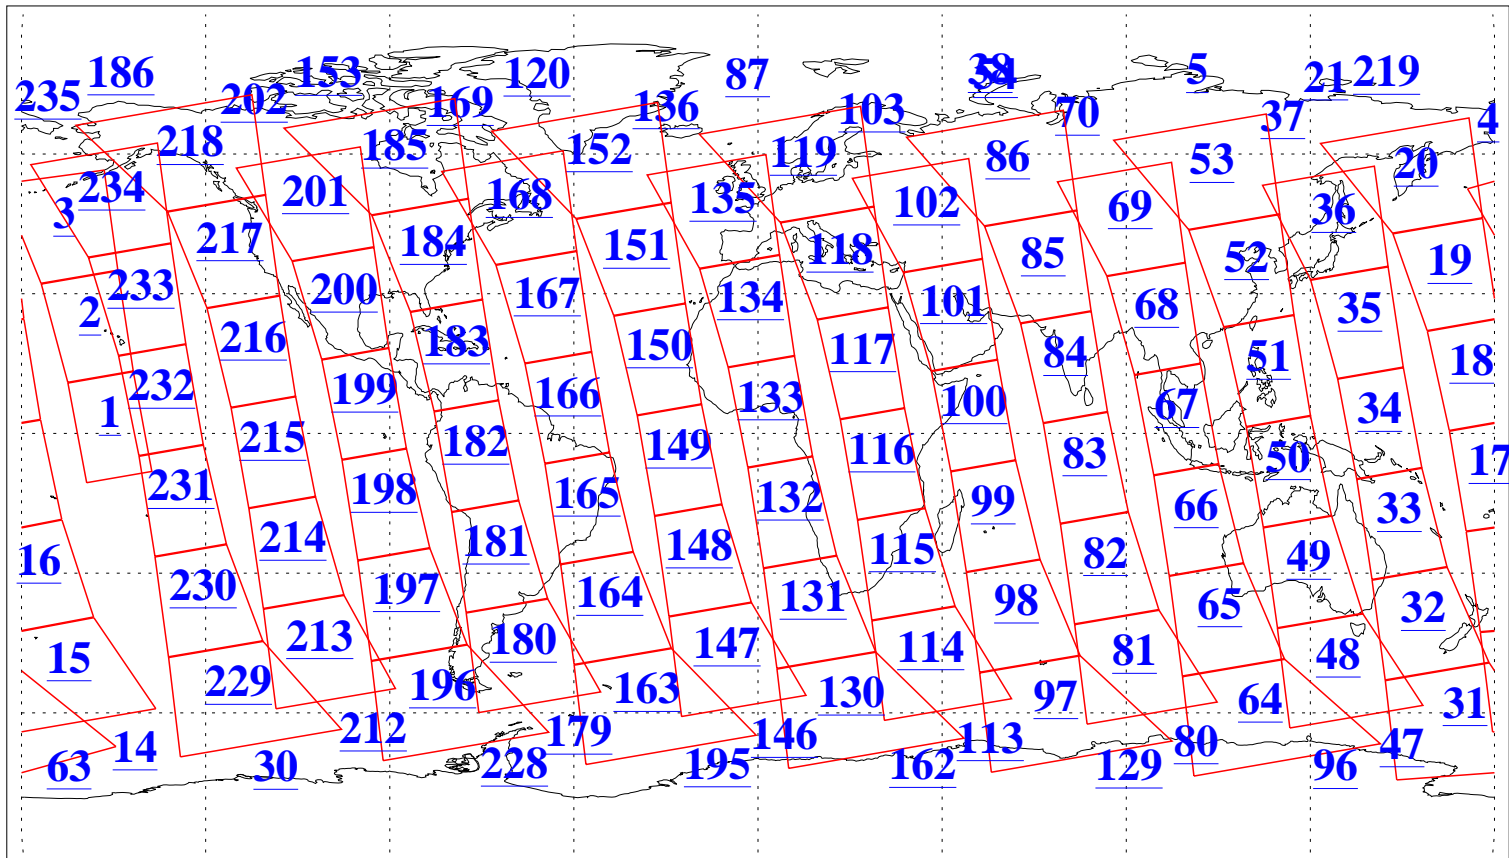

L1B Availability  
AMSU Granules: 240  
HSB Granules: 0  
AIRS Granules: 240

4 Aug 2013  
DoY 216  
Aqua Day 4110  
Granules: 1 to 120

Granules: 121 to 240

Legend: AMSU Available, *HSB Available*, *AIRS Available*

L1B Availability  
AMSU Granules: 240  
HSB Granules: 0  
AIRS Granules: 240

4 Aug 2013  
DoY 216  
Aqua Day 4110

Ascending Granules

Descending Granules

Legend: AMSU Available, HSB Available, AIRS Available

L1B Availability  
 AMSU Granules: 240  
 HSB Granules: 0  
 AIRS Granules: 240

4 Aug 2013  
 DoY 216  
 Aqua Day 4110

Northern Hemisphere Granules

Southern Hemisphere Granules

Legend: AMSU Available, HSB Available, AIRS Available