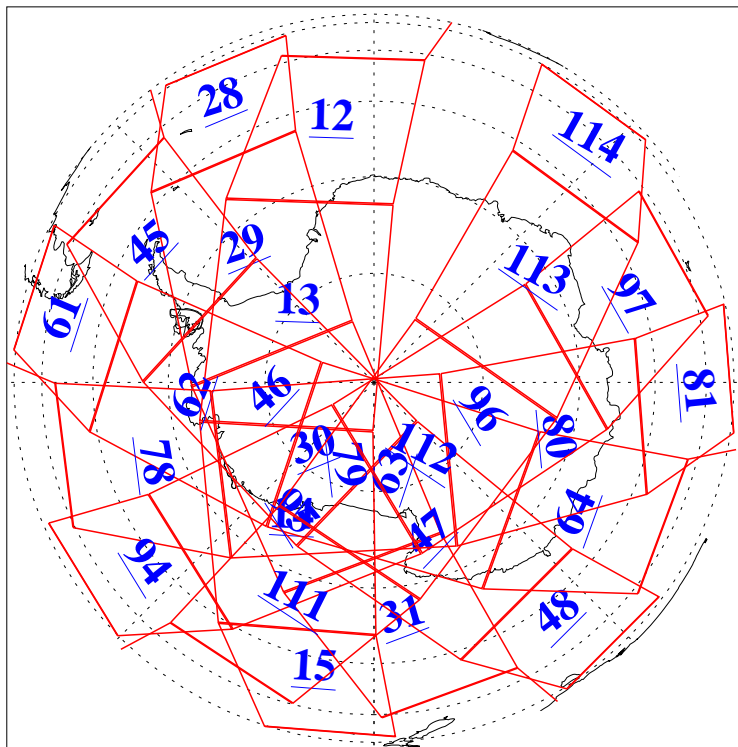

L1B Availability  
AMSU Granules: 240  
HSB Granules: 0  
AIRS Granules: 240

4 Aug 2013  
DoY 216  
Aqua Day 4110  
Granules: 1 to 120

Granules: 121 to 240

Legend: AMSU Available, *HSB Available*, *AIRS Available*

L1B Availability  
AMSU Granules: 240  
HSB Granules: 0  
AIRS Granules: 240

4 Aug 2013  
DoY 216  
Aqua Day 4110

Ascending Granules

Descending Granules

Legend: AMSU Available, HSB Available, AIRS Available

L1B Availability  
 AMSU Granules: 240  
 HSB Granules: 0  
 AIRS Granules: 240

4 Aug 2013  
 DoY 216  
 Aqua Day 4110

Northern Hemisphere Granules

Southern Hemisphere Granules

Legend: AMSU Available, HSB Available, AIRS Available