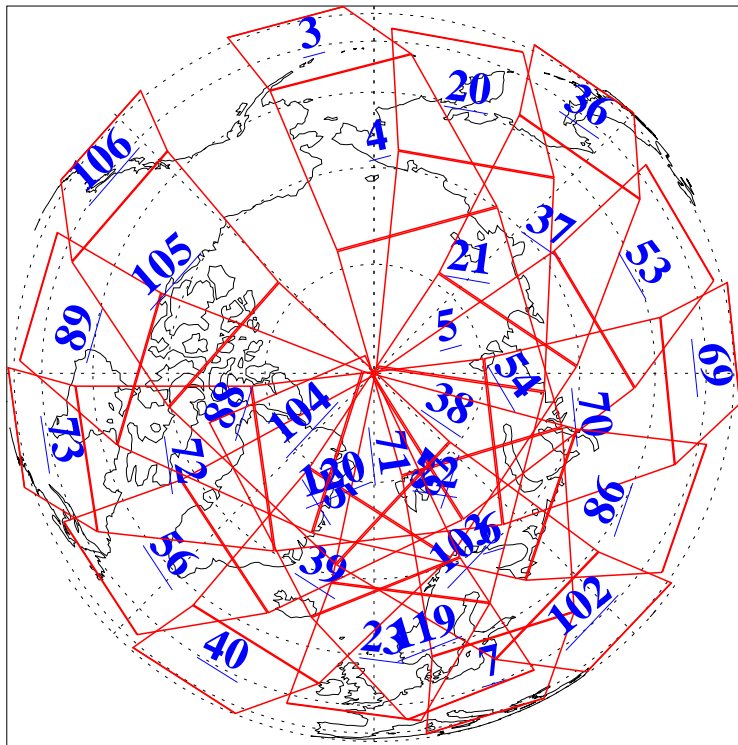

L1B Availability  
AMSU Granules: 240  
HSB Granules: 0  
AIRS Granules: 240

4 Aug 2013  
DoY 216  
Aqua Day 4110  
Granules: 1 to 120

Granules: 121 to 240

Legend: AMSU Available, *HSB Available*, *AIRS Available*

L1B Availability  
AMSU Granules: 240  
HSB Granules: 0  
AIRS Granules: 240

4 Aug 2013  
DoY 216  
Aqua Day 4110

Ascending Granules

Descending Granules

Legend: AMSU Available, HSB Available, AIRS Available

L1B Availability  
 AMSU Granules: 240  
 HSB Granules: 0  
 AIRS Granules: 240

4 Aug 2013  
 DoY 216  
 Aqua Day 4110

Northern Hemisphere Granules

Southern Hemisphere Granules

Legend: AMSU Available, HSB Available, AIRS Available