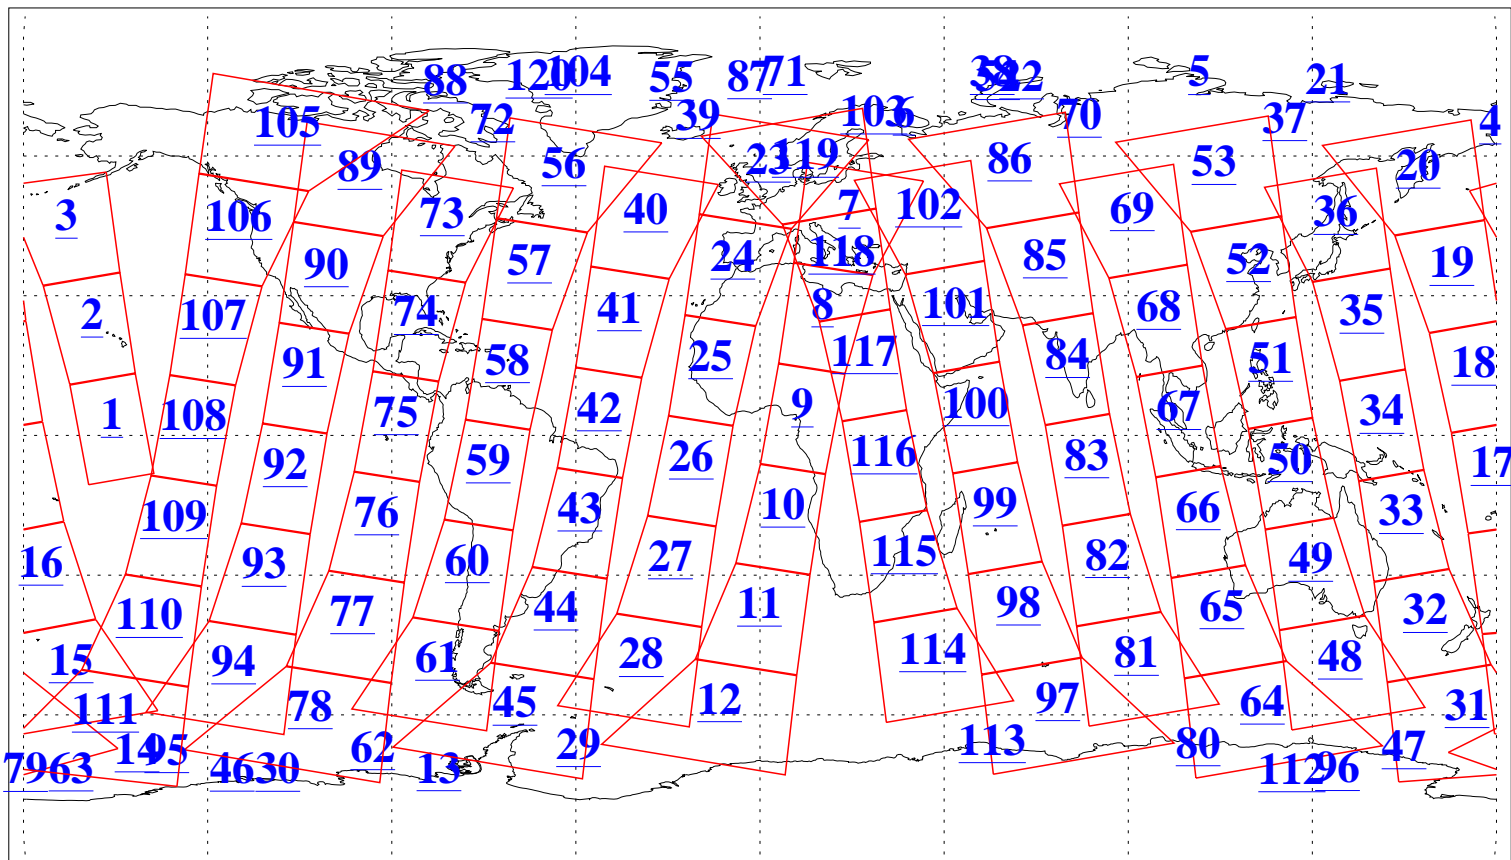

L1B Availability  
AMSU Granules: 240  
HSB Granules: 0  
AIRS Granules: 240

4 Aug 2013  
DoY 216  
Aqua Day 4110  
Granules: 1 to 120

Granules: 121 to 240

Legend: AMSU Available, *HSB Available*, *AIRS Available*

L1B Availability  
AMSU Granules: 240  
HSB Granules: 0  
AIRS Granules: 240

4 Aug 2013  
DoY 216  
Aqua Day 4110

Ascending Granules

Descending Granules

Legend: AMSU Available, HSB Available, AIRS Available

L1B Availability  
 AMSU Granules: 240  
 HSB Granules: 0  
 AIRS Granules: 240

4 Aug 2013  
 DoY 216  
 Aqua Day 4110

Northern Hemisphere Granules

Southern Hemisphere Granules

Legend: AMSU Available, HSB Available, AIRS Available