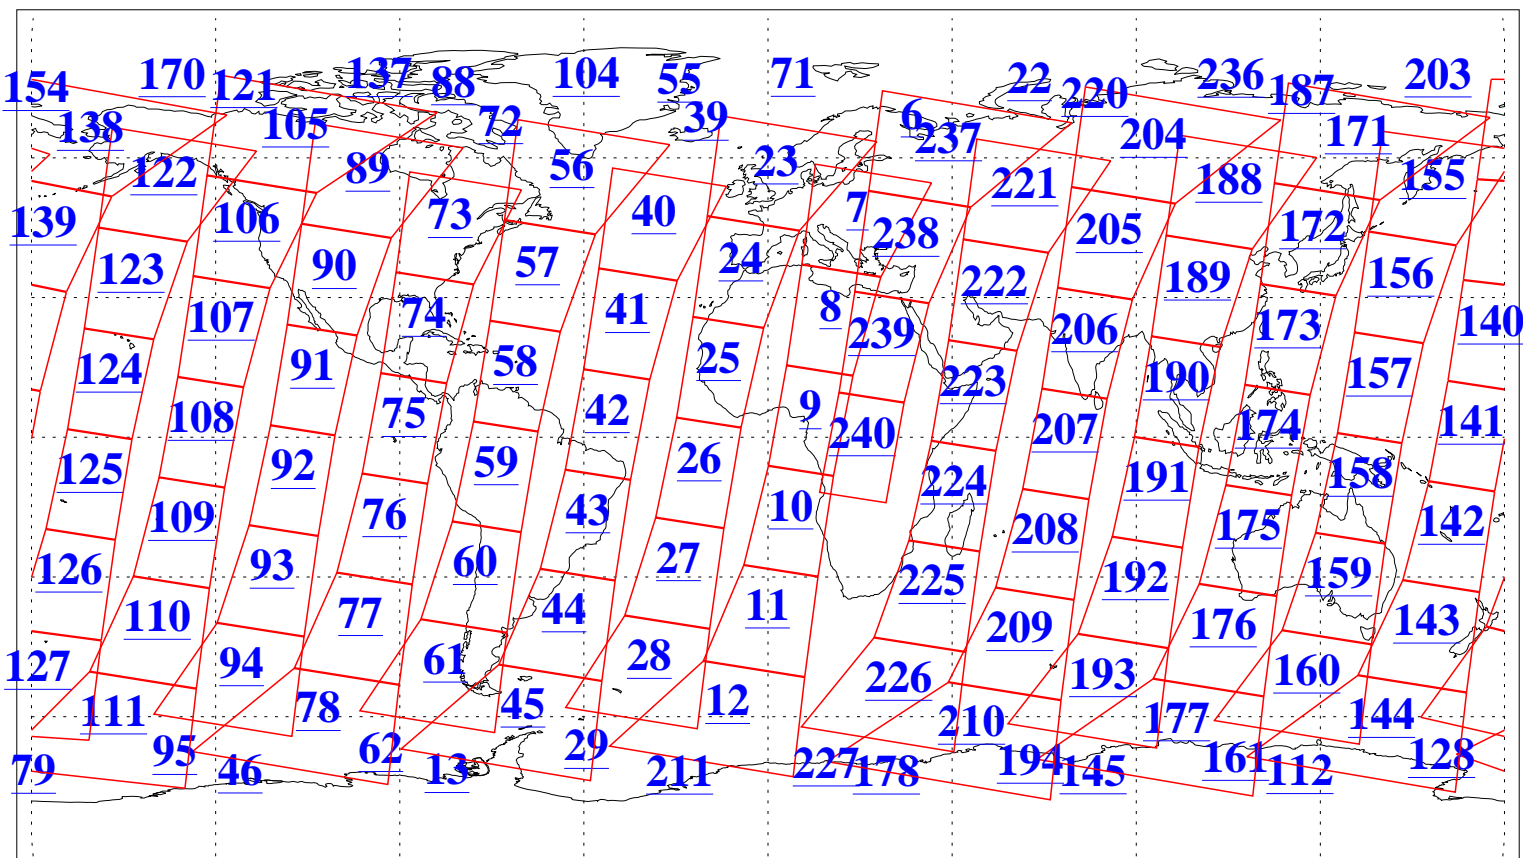

L1B Availability  
AMSU Granules: 240  
HSB Granules: 0  
AIRS Granules: 240

4 Aug 2013  
DoY 216  
Aqua Day 4110  
Granules: 1 to 120

Granules: 121 to 240

Legend: AMSU Available, *HSB Available*, *AIRS Available*

L1B Availability  
AMSU Granules: 240  
HSB Granules: 0  
AIRS Granules: 240

4 Aug 2013  
DoY 216  
Aqua Day 4110

Ascending Granules

Descending Granules

Legend: AMSU Available, HSB Available, AIRS Available

L1B Availability  
 AMSU Granules: 240  
 HSB Granules: 0  
 AIRS Granules: 240

4 Aug 2013  
 DoY 216  
 Aqua Day 4110

Northern Hemisphere Granules

Southern Hemisphere Granules

Legend: AMSU Available, HSB Available, AIRS Available