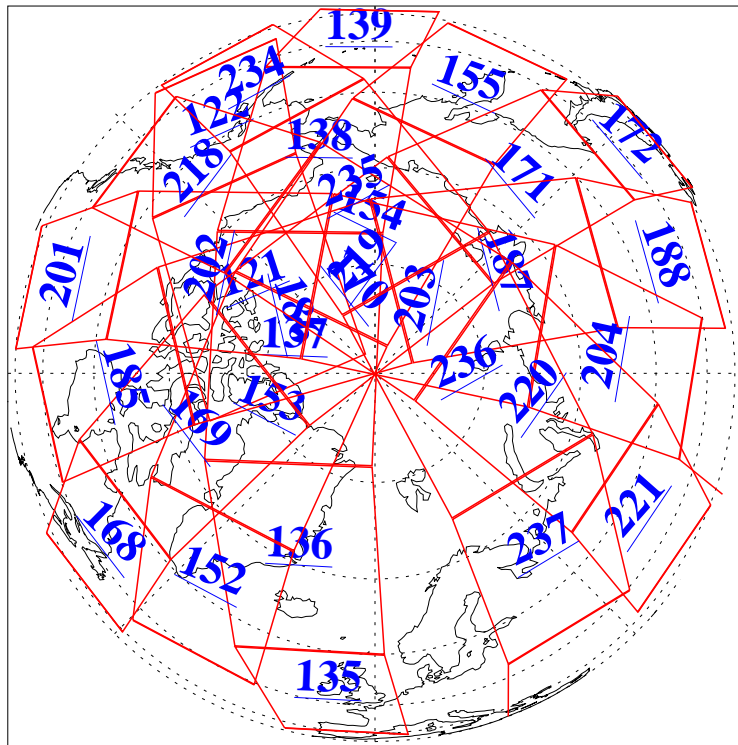

L1B Availability  
AMSU Granules: 240  
HSB Granules: 0  
AIRS Granules: 240

4 Aug 2013  
DoY 216  
Aqua Day 4110  
Granules: 1 to 120

Granules: 121 to 240

Legend: AMSU Available, *HSB Available*, *AIRS Available*

L1B Availability  
AMSU Granules: 240  
HSB Granules: 0  
AIRS Granules: 240

4 Aug 2013  
DoY 216  
Aqua Day 4110

Ascending Granules

Descending Granules

Legend: AMSU Available, HSB Available, AIRS Available

L1B Availability  
 AMSU Granules: 240  
 HSB Granules: 0  
 AIRS Granules: 240

4 Aug 2013  
 DoY 216  
 Aqua Day 4110

Northern Hemisphere Granules

Southern Hemisphere Granules

Legend: AMSU Available, HSB Available, AIRS Available