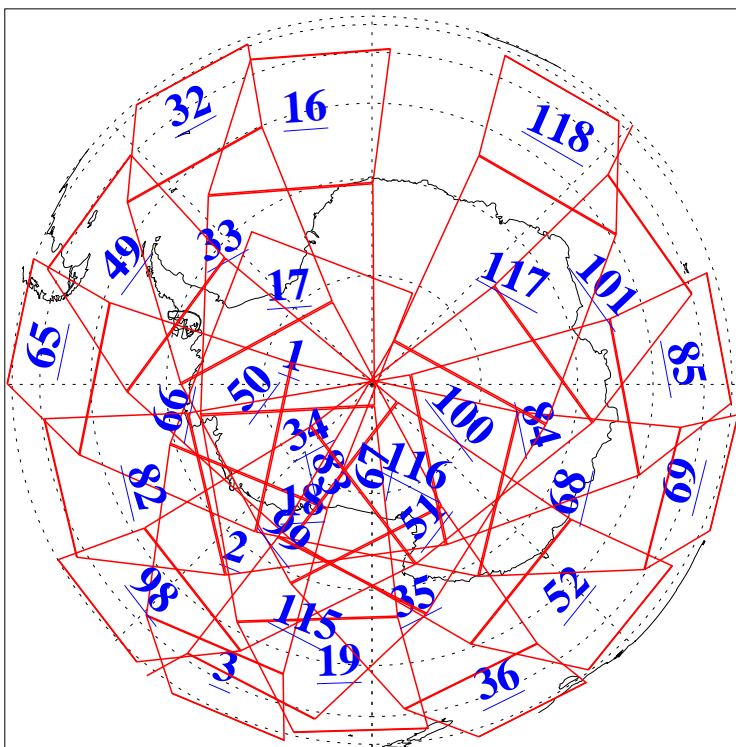

L1B Availability
AMSU Granules: 240
HSB Granules: 0
AIRS Granules: 240

31 Jul 2013
DoY 212
Aqua Day 4106
Granules: 1 to 120

Granules: 121 to 240

Legend: AMSU Available, HSB Available, AIRS Available

L1B Availability
AMSU Granules: 240
HSB Granules: 0
AIRS Granules: 240

31 Jul 2013
DoY 212
Aqua Day 4106
Ascending Granules

Descending Granules

Legend: AMSU Available, HSB Available, AIRS Available

L1B Availability
 AMSU Granules: 240
 HSB Granules: 0
 AIRS Granules: 240

31 Jul 2013
 DoY 212
 Aqua Day 4106

Northern Hemisphere Granules

Southern Hemisphere Granules

Legend: AMSU Available, HSB Available, AIRS Available