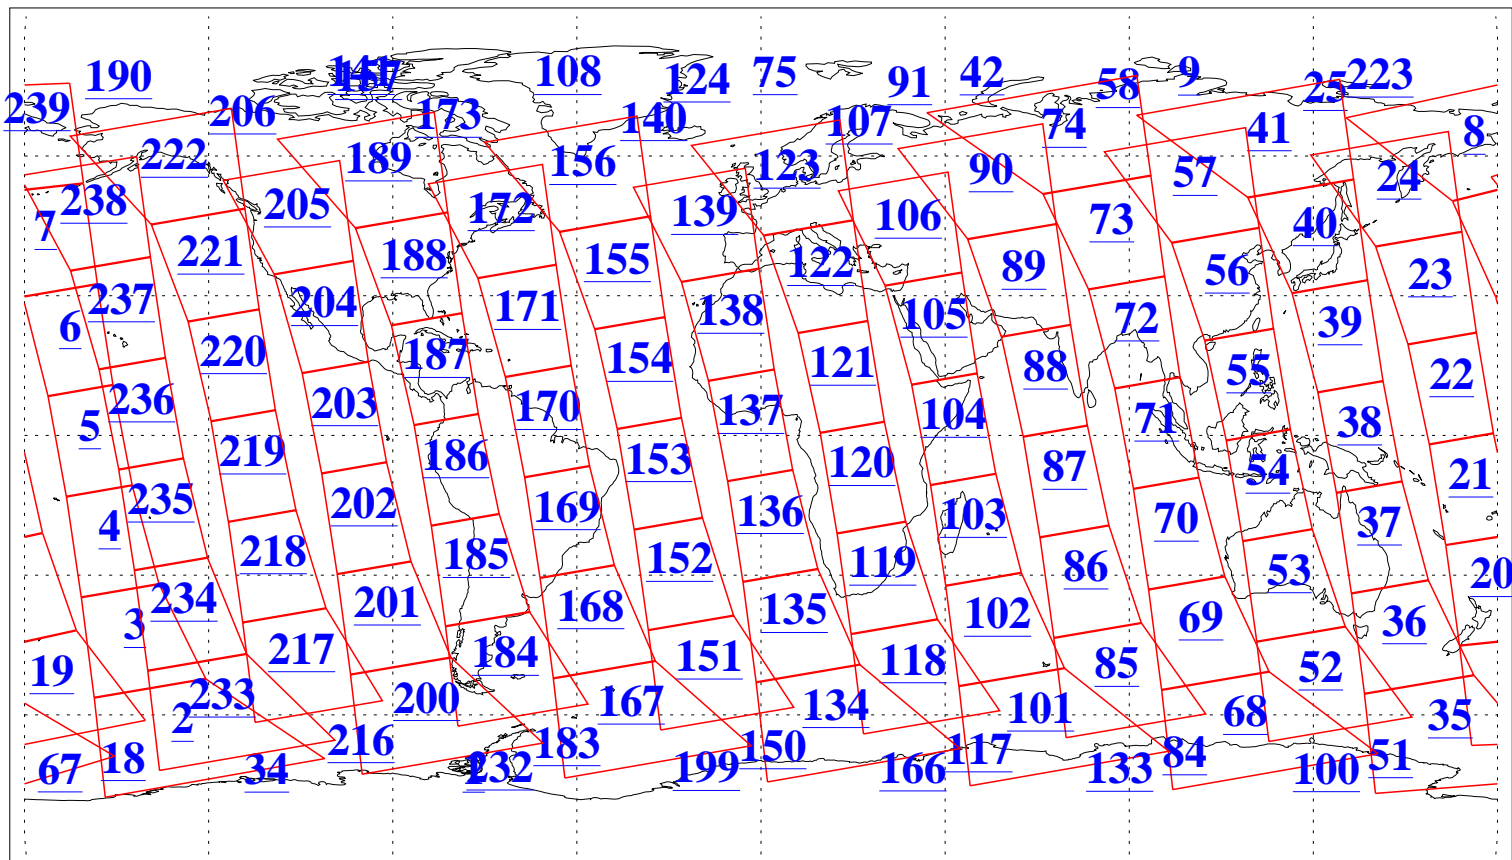

L1B Availability
AMSU Granules: 240
HSB Granules: 0
AIRS Granules: 240

31 Jul 2013
DoY 212
Aqua Day 4106
Granules: 1 to 120

Granules: 121 to 240

Legend: AMSU Available, HSB Available, AIRS Available

L1B Availability
AMSU Granules: 240
HSB Granules: 0
AIRS Granules: 240

31 Jul 2013
DoY 212
Aqua Day 4106
Ascending Granules

Descending Granules

Legend: AMSU Available, HSB Available, AIRS Available

L1B Availability
 AMSU Granules: 240
 HSB Granules: 0
 AIRS Granules: 240

31 Jul 2013
 DoY 212
 Aqua Day 4106

Northern Hemisphere Granules

Southern Hemisphere Granules

Legend: AMSU Available, HSB Available, AIRS Available