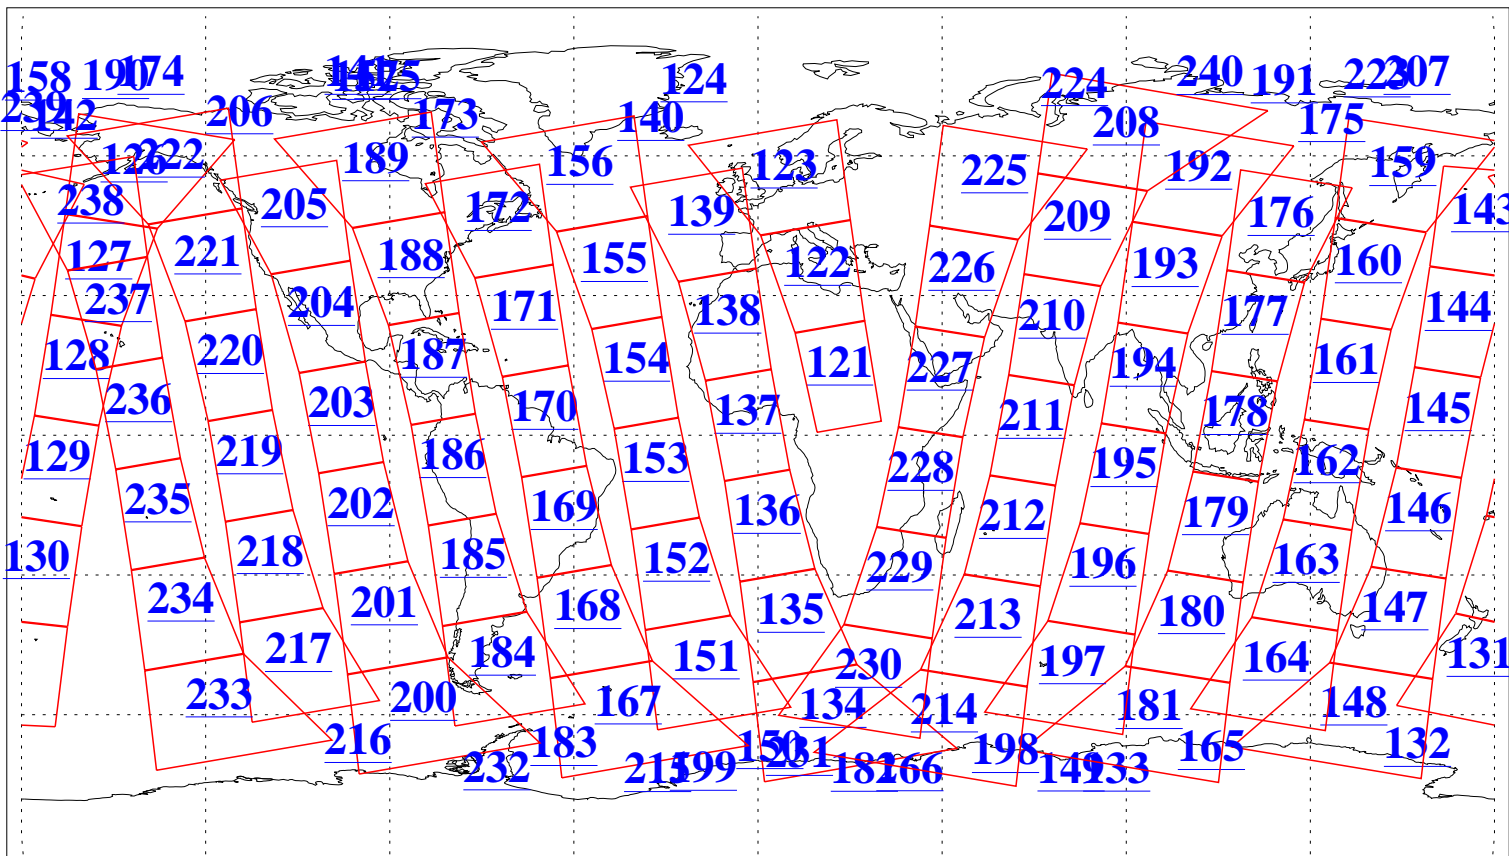

L1B Availability
AMSU Granules: 240
HSB Granules: 0
AIRS Granules: 240

31 Jul 2013
DoY 212
Aqua Day 4106
Granules: 1 to 120

Granules: 121 to 240

Legend: AMSU Available, HSB Available, AIRS Available

L1B Availability
AMSU Granules: 240
HSB Granules: 0
AIRS Granules: 240

31 Jul 2013
DoY 212
Aqua Day 4106
Ascending Granules

Descending Granules

Legend: AMSU Available, HSB Available, AIRS Available

L1B Availability
 AMSU Granules: 240
 HSB Granules: 0
 AIRS Granules: 240

31 Jul 2013
 DoY 212
 Aqua Day 4106

Northern Hemisphere Granules

Southern Hemisphere Granules

Legend: AMSU Available, HSB Available, AIRS Available