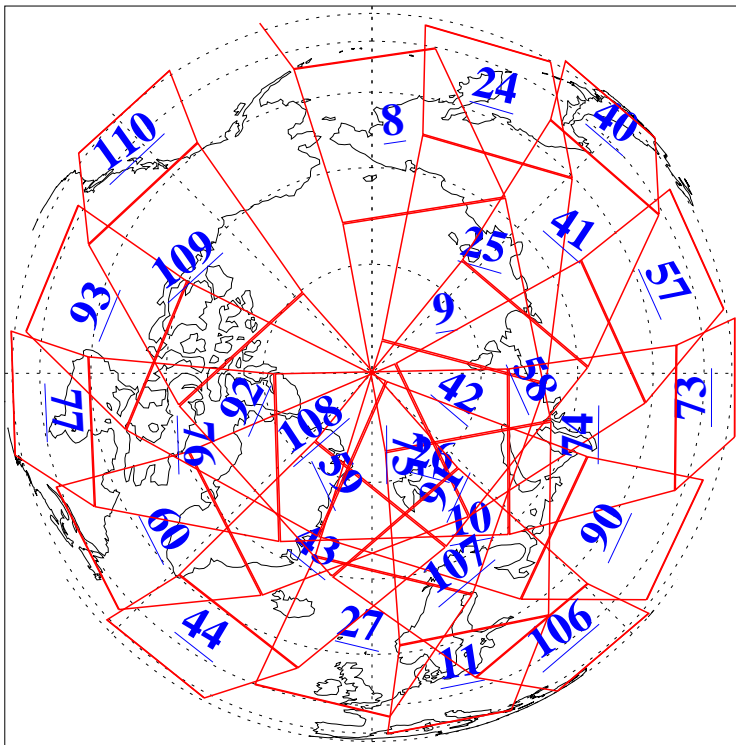

L1B Availability
AMSU Granules: 240
HSB Granules: 0
AIRS Granules: 240

31 Jul 2013
DoY 212
Aqua Day 4106
Granules: 1 to 120

Granules: 121 to 240

Legend: AMSU Available, HSB Available, AIRS Available

L1B Availability
AMSU Granules: 240
HSB Granules: 0
AIRS Granules: 240

31 Jul 2013
DoY 212
Aqua Day 4106
Ascending Granules

Descending Granules

Legend: AMSU Available, HSB Available, AIRS Available

L1B Availability
 AMSU Granules: 240
 HSB Granules: 0
 AIRS Granules: 240

31 Jul 2013
 DoY 212
 Aqua Day 4106

Northern Hemisphere Granules

Southern Hemisphere Granules

Legend: AMSU Available, HSB Available, AIRS Available