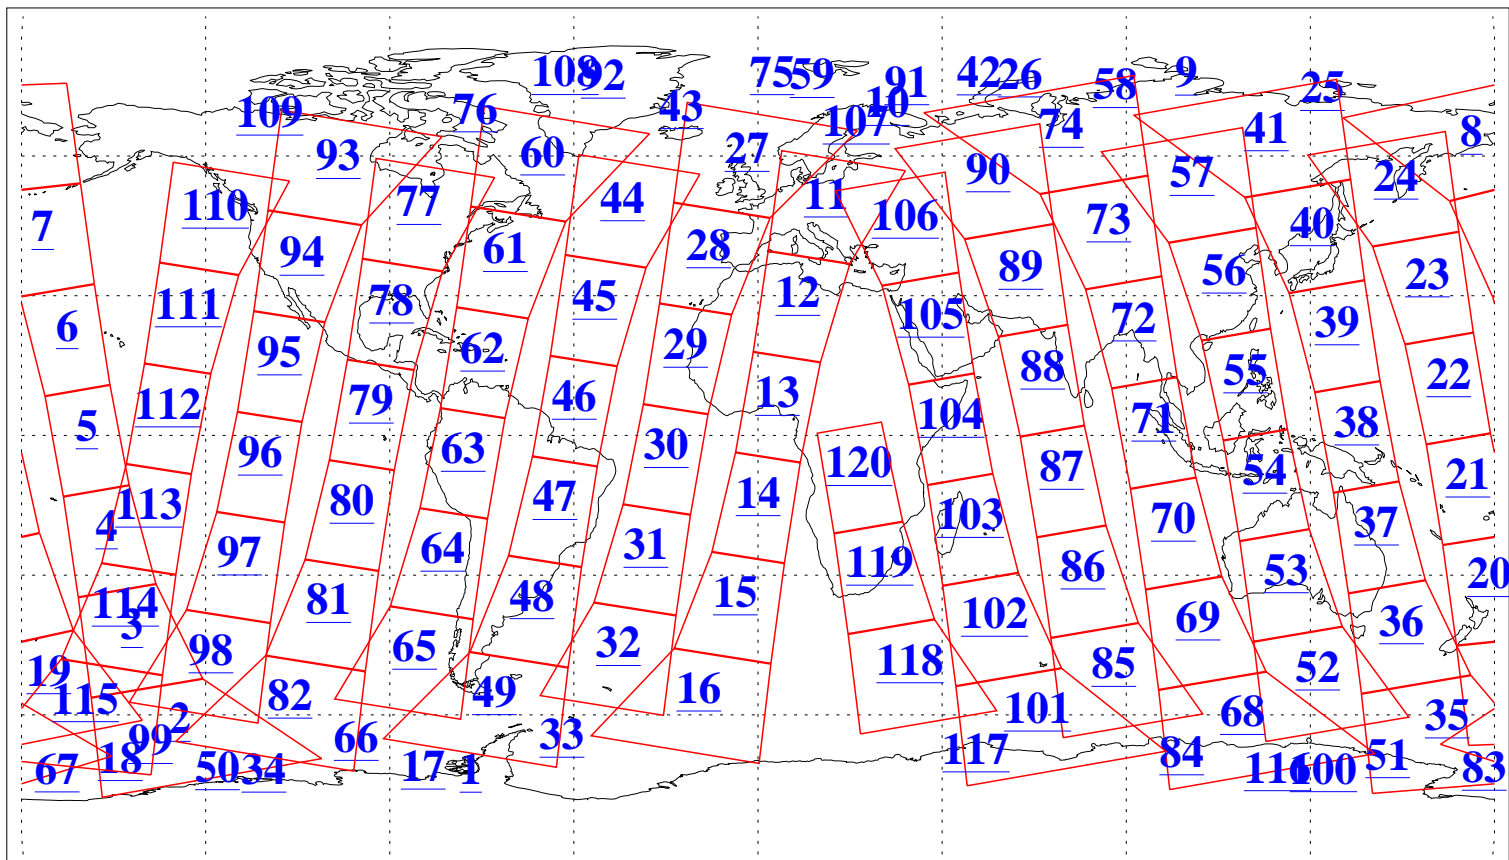

L1B Availability
AMSU Granules: 240
HSB Granules: 0
AIRS Granules: 240

31 Jul 2013
DoY 212
Aqua Day 4106
Granules: 1 to 120

Granules: 121 to 240

Legend: AMSU Available, HSB Available, AIRS Available

L1B Availability
AMSU Granules: 240
HSB Granules: 0
AIRS Granules: 240

31 Jul 2013
DoY 212
Aqua Day 4106
Ascending Granules

Descending Granules

Legend: AMSU Available, HSB Available, AIRS Available

L1B Availability
 AMSU Granules: 240
 HSB Granules: 0
 AIRS Granules: 240

31 Jul 2013
 DoY 212
 Aqua Day 4106

Northern Hemisphere Granules

Southern Hemisphere Granules

Legend: AMSU Available, HSB Available, AIRS Available