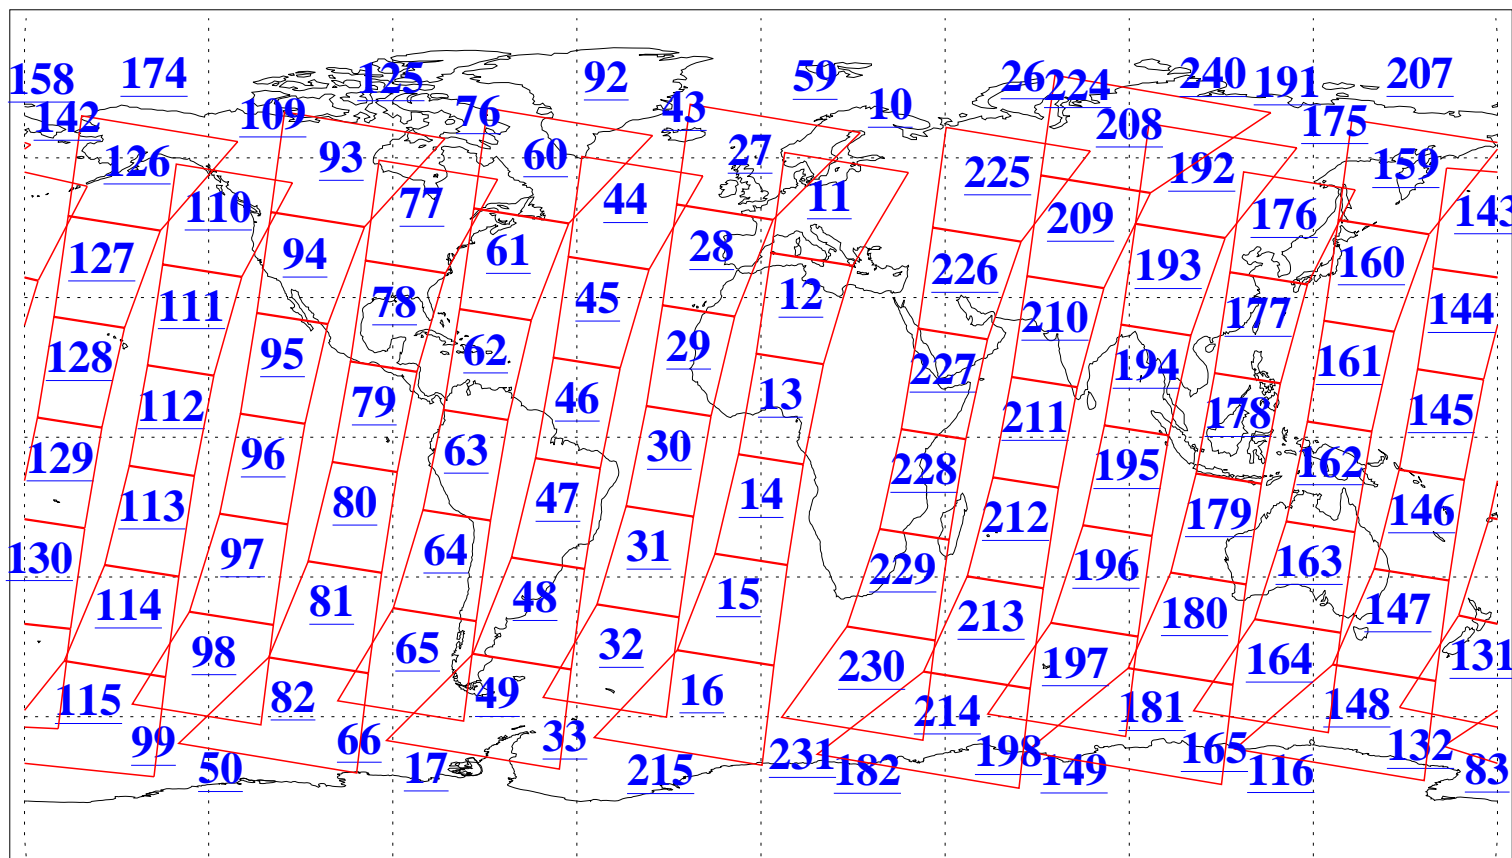

L1B Availability
AMSU Granules: 240
HSB Granules: 0
AIRS Granules: 240

31 Jul 2013
DoY 212
Aqua Day 4106
Granules: 1 to 120

Granules: 121 to 240

Legend: AMSU Available, HSB Available, AIRS Available

L1B Availability
AMSU Granules: 240
HSB Granules: 0
AIRS Granules: 240

31 Jul 2013
DoY 212
Aqua Day 4106
Ascending Granules

Descending Granules

Legend: AMSU Available, HSB Available, AIRS Available

L1B Availability
 AMSU Granules: 240
 HSB Granules: 0
 AIRS Granules: 240

31 Jul 2013
 DoY 212
 Aqua Day 4106

Northern Hemisphere Granules

Southern Hemisphere Granules

Legend: AMSU Available, HSB Available, AIRS Available