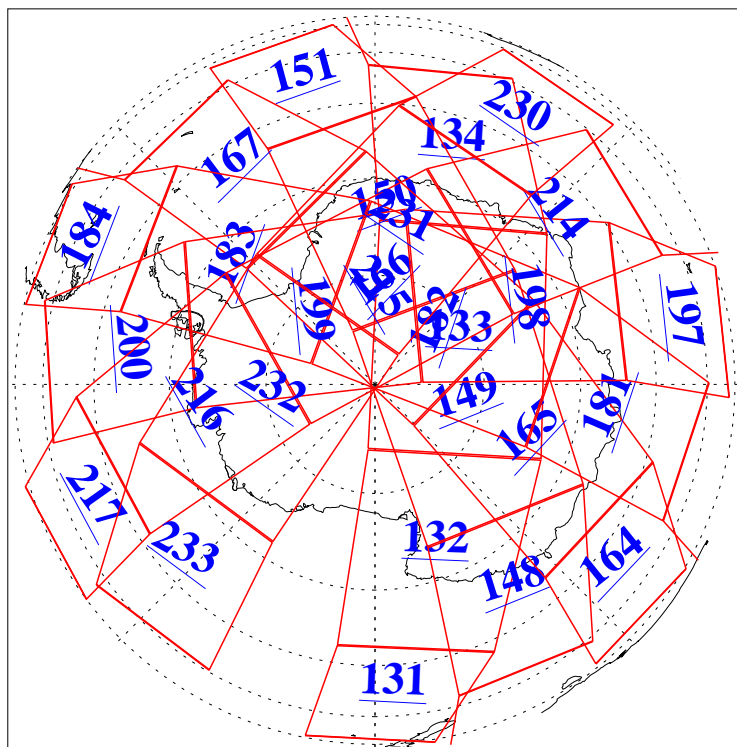

L1B Availability
AMSU Granules: 240
HSB Granules: 0
AIRS Granules: 240

31 Jul 2013
DoY 212
Aqua Day 4106
Granules: 1 to 120

Granules: 121 to 240

Legend: AMSU Available, HSB Available, AIRS Available

L1B Availability
AMSU Granules: 240
HSB Granules: 0
AIRS Granules: 240

31 Jul 2013
DoY 212
Aqua Day 4106
Ascending Granules

Descending Granules

Legend: AMSU Available, HSB Available, AIRS Available

L1B Availability
 AMSU Granules: 240
 HSB Granules: 0
 AIRS Granules: 240

31 Jul 2013
 DoY 212
 Aqua Day 4106

Northern Hemisphere Granules

Southern Hemisphere Granules

Legend: AMSU Available, HSB Available, AIRS Available