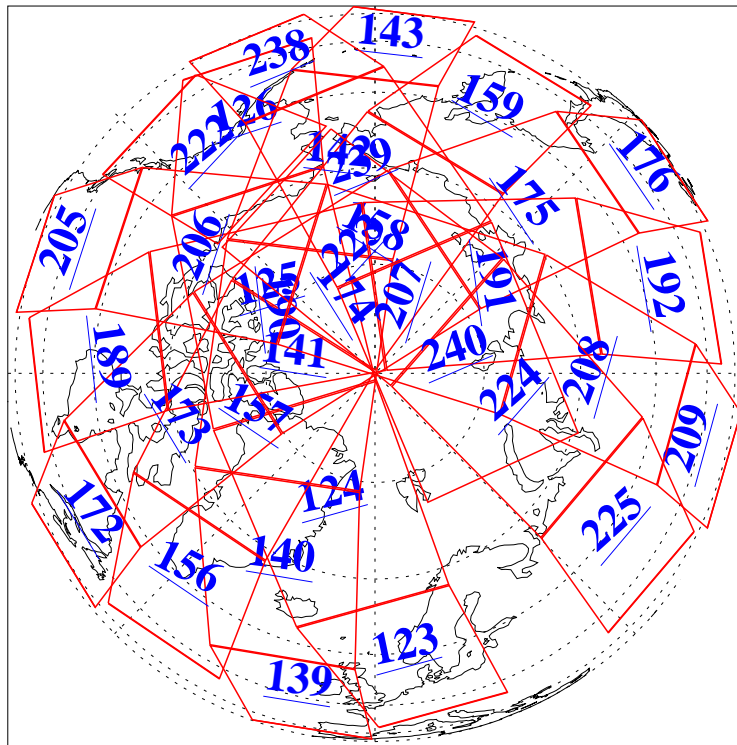

L1B Availability
AMSU Granules: 240
HSB Granules: 0
AIRS Granules: 240

31 Jul 2013
DoY 212
Aqua Day 4106
Granules: 1 to 120

Granules: 121 to 240

Legend: AMSU Available, HSB Available, AIRS Available

L1B Availability
AMSU Granules: 240
HSB Granules: 0
AIRS Granules: 240

31 Jul 2013
DoY 212
Aqua Day 4106
Ascending Granules

Descending Granules

Legend: AMSU Available, HSB Available, AIRS Available

L1B Availability
 AMSU Granules: 240
 HSB Granules: 0
 AIRS Granules: 240

31 Jul 2013
 DoY 212
 Aqua Day 4106

Northern Hemisphere Granules

Southern Hemisphere Granules

Legend: AMSU Available, HSB Available, AIRS Available