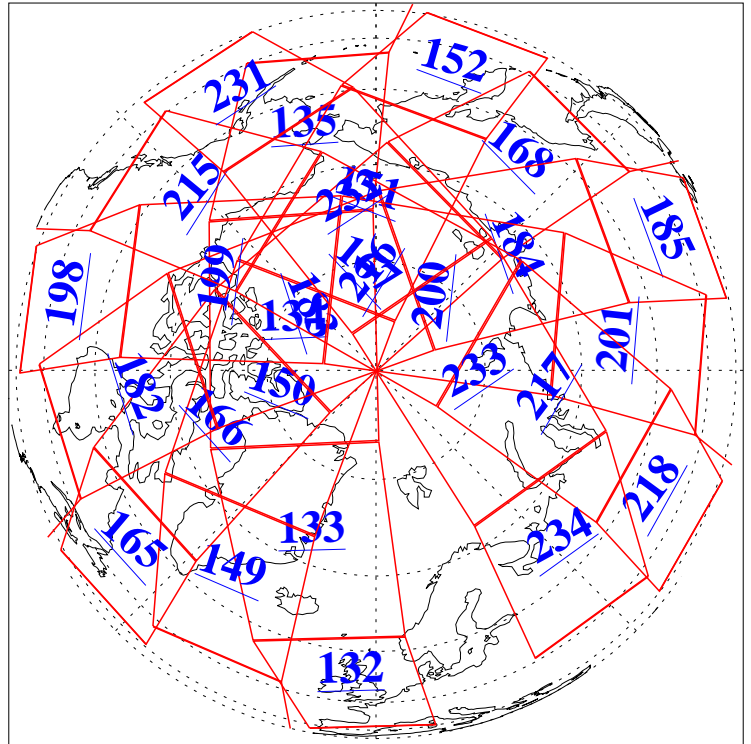

L1B Availability  
AMSU Granules: 240  
HSB Granules: 0  
AIRS Granules: 240

30 Jul 2013  
DoY 211  
Aqua Day 4105  
Granules: 1 to 120

Granules: 121 to 240

Legend: AMSU Available, HSB Available, AIRS Available

L1B Availability  
AMSU Granules: 240  
HSB Granules: 0  
AIRS Granules: 240

30 Jul 2013  
DoY 211  
Aqua Day 4105  
Ascending Granules

Descending Granules

Legend: AMSU Available, HSB Available, AIRS Available

L1B Availability  
 AMSU Granules: 240  
 HSB Granules: 0  
 AIRS Granules: 240

30 Jul 2013  
 DoY 211  
 Aqua Day 4105

Northern Hemisphere Granules

Southern Hemisphere Granules

Legend: AMSU Available, HSB Available, AIRS Available