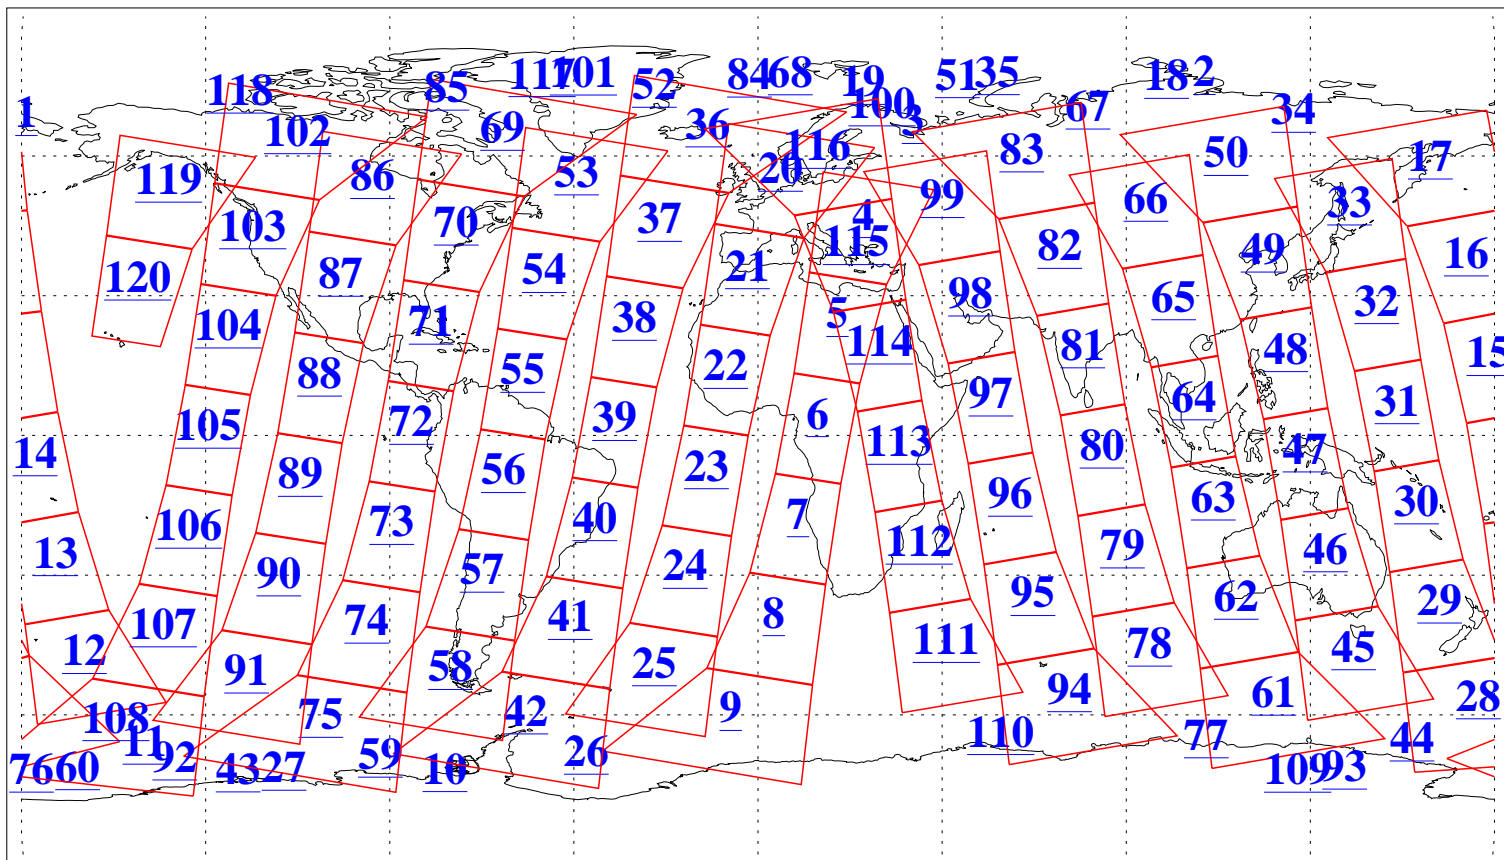

L1B Availability  
AMSU Granules: 240  
HSB Granules: 0  
AIRS Granules: 240

30 Jul 2013  
DoY 211  
Aqua Day 4105  
Granules: 1 to 120

Granules: 121 to 240

Legend: AMSU Available, HSB Available, AIRS Available

L1B Availability  
AMSU Granules: 240  
HSB Granules: 0  
AIRS Granules: 240

30 Jul 2013  
DoY 211  
Aqua Day 4105  
Ascending Granules

Descending Granules

Legend: AMSU Available, HSB Available, AIRS Available

L1B Availability  
 AMSU Granules: 240  
 HSB Granules: 0  
 AIRS Granules: 240

30 Jul 2013  
 DoY 211  
 Aqua Day 4105

Northern Hemisphere Granules

Southern Hemisphere Granules

Legend: AMSU Available, HSB Available, AIRS Available