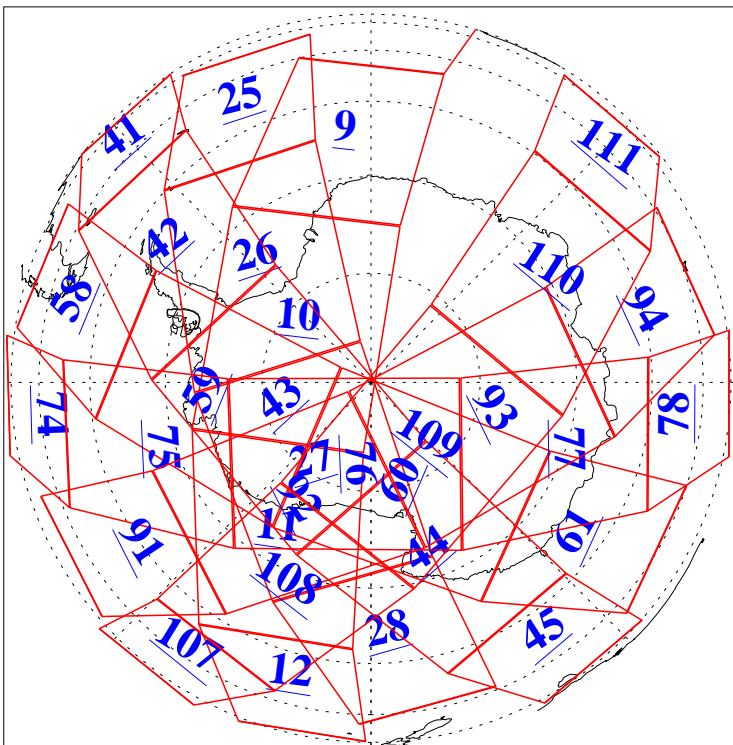

L1B Availability  
AMSU Granules: 240  
HSB Granules: 0  
AIRS Granules: 240

30 Jul 2013  
DoY 211  
Aqua Day 4105  
Granules: 1 to 120

Granules: 121 to 240

Legend: AMSU Available, HSB Available, AIRS Available

L1B Availability  
AMSU Granules: 240  
HSB Granules: 0  
AIRS Granules: 240

30 Jul 2013  
DoY 211  
Aqua Day 4105  
Ascending Granules

Descending Granules

Legend: AMSU Available, HSB Available, AIRS Available

L1B Availability  
 AMSU Granules: 240  
 HSB Granules: 0  
 AIRS Granules: 240

30 Jul 2013  
 DoY 211  
 Aqua Day 4105

Northern Hemisphere Granules

Southern Hemisphere Granules

Legend: AMSU Available, HSB Available, AIRS Available