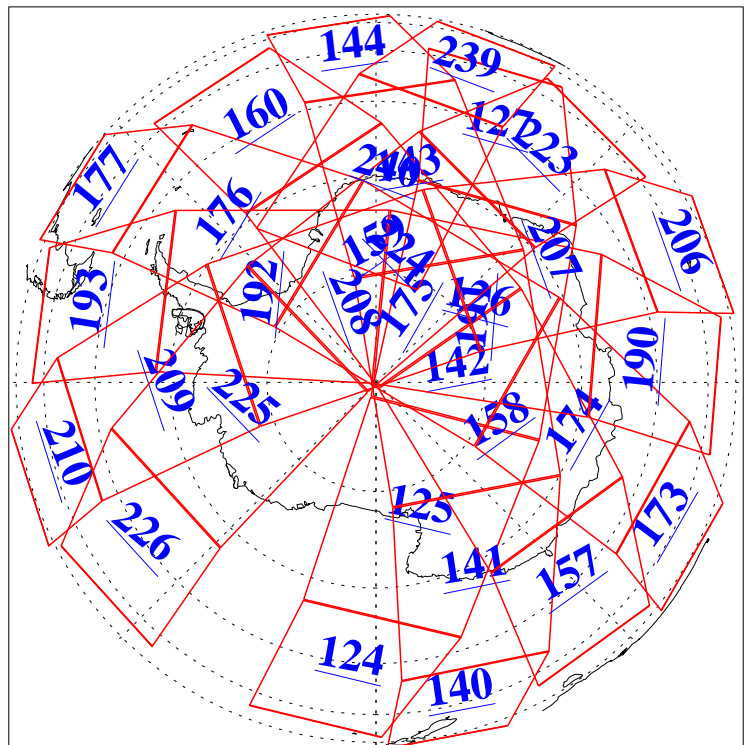

L1B Availability  
AMSU Granules: 240  
HSB Granules: 0  
AIRS Granules: 240

30 Jul 2013  
DoY 211  
Aqua Day 4105  
Granules: 1 to 120

Granules: 121 to 240

Legend: AMSU Available, HSB Available, AIRS Available

L1B Availability  
AMSU Granules: 240  
HSB Granules: 0  
AIRS Granules: 240

30 Jul 2013  
DoY 211  
Aqua Day 4105  
Ascending Granules

Descending Granules

Legend: AMSU Available, HSB Available, AIRS Available

L1B Availability  
 AMSU Granules: 240  
 HSB Granules: 0  
 AIRS Granules: 240

30 Jul 2013  
 DoY 211  
 Aqua Day 4105

Northern Hemisphere Granules

Southern Hemisphere Granules

Legend: AMSU Available, HSB Available, AIRS Available