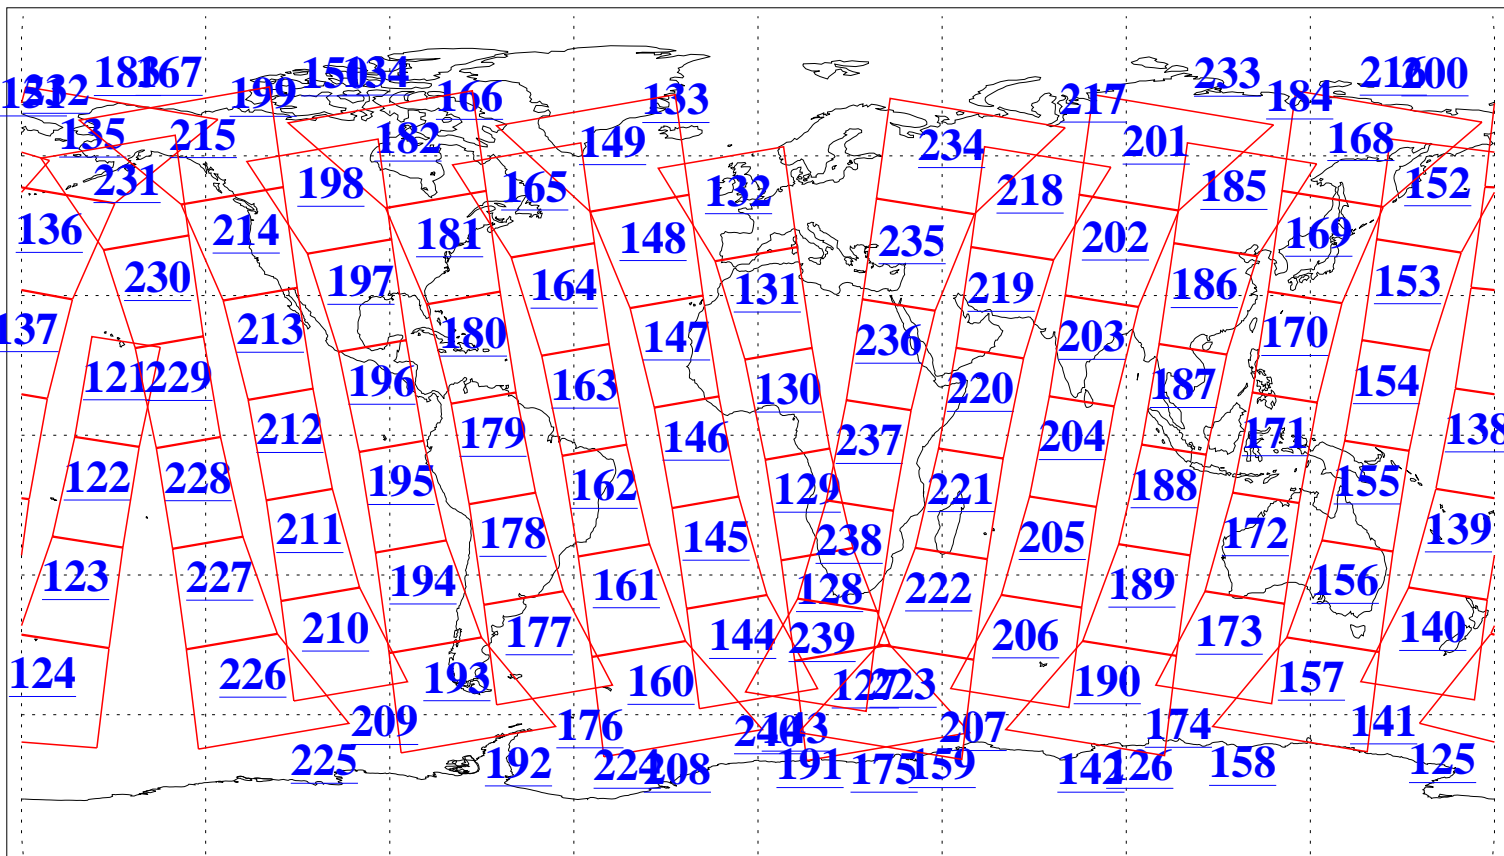

L1B Availability  
AMSU Granules: 240  
HSB Granules: 0  
AIRS Granules: 240

30 Jul 2013  
DoY 211  
Aqua Day 4105  
Granules: 1 to 120

Granules: 121 to 240

Legend: AMSU Available, HSB Available, AIRS Available

L1B Availability  
AMSU Granules: 240  
HSB Granules: 0  
AIRS Granules: 240

30 Jul 2013  
DoY 211  
Aqua Day 4105  
Ascending Granules

Descending Granules

Legend: AMSU Available, HSB Available, AIRS Available

L1B Availability  
 AMSU Granules: 240  
 HSB Granules: 0  
 AIRS Granules: 240

30 Jul 2013  
 DoY 211  
 Aqua Day 4105

Northern Hemisphere Granules

Southern Hemisphere Granules

Legend: AMSU Available, HSB Available, AIRS Available