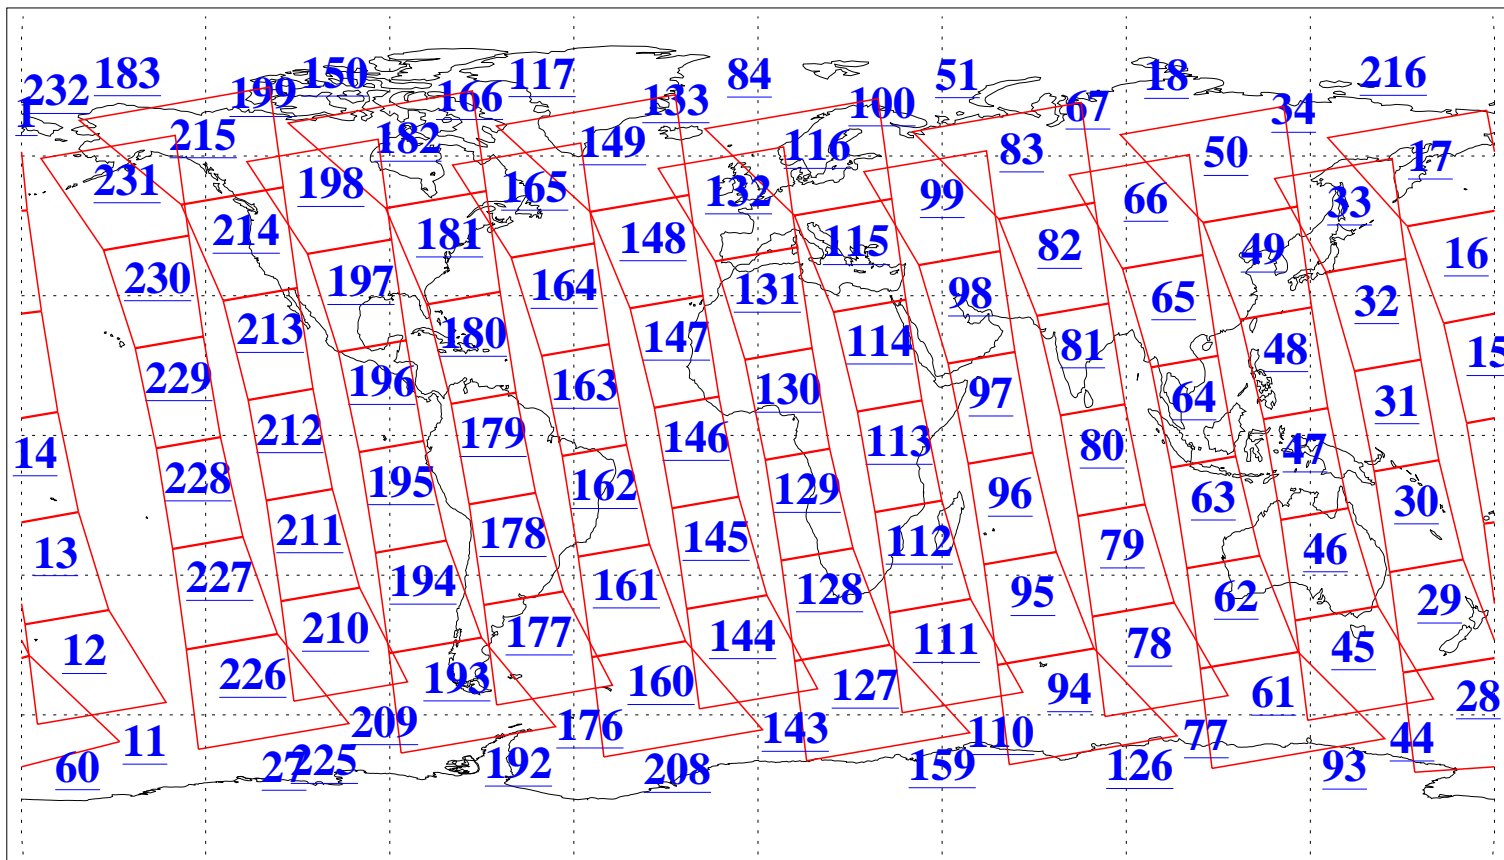

L1B Availability  
AMSU Granules: 240  
HSB Granules: 0  
AIRS Granules: 240

30 Jul 2013  
DoY 211  
Aqua Day 4105  
Granules: 1 to 120

Granules: 121 to 240

Legend: AMSU Available, HSB Available, AIRS Available

L1B Availability  
AMSU Granules: 240  
HSB Granules: 0  
AIRS Granules: 240

30 Jul 2013  
DoY 211  
Aqua Day 4105  
Ascending Granules

Descending Granules

Legend: AMSU Available, HSB Available, AIRS Available

L1B Availability  
 AMSU Granules: 240  
 HSB Granules: 0  
 AIRS Granules: 240

30 Jul 2013  
 DoY 211  
 Aqua Day 4105

Northern Hemisphere Granules

Southern Hemisphere Granules

Legend: AMSU Available, HSB Available, AIRS Available