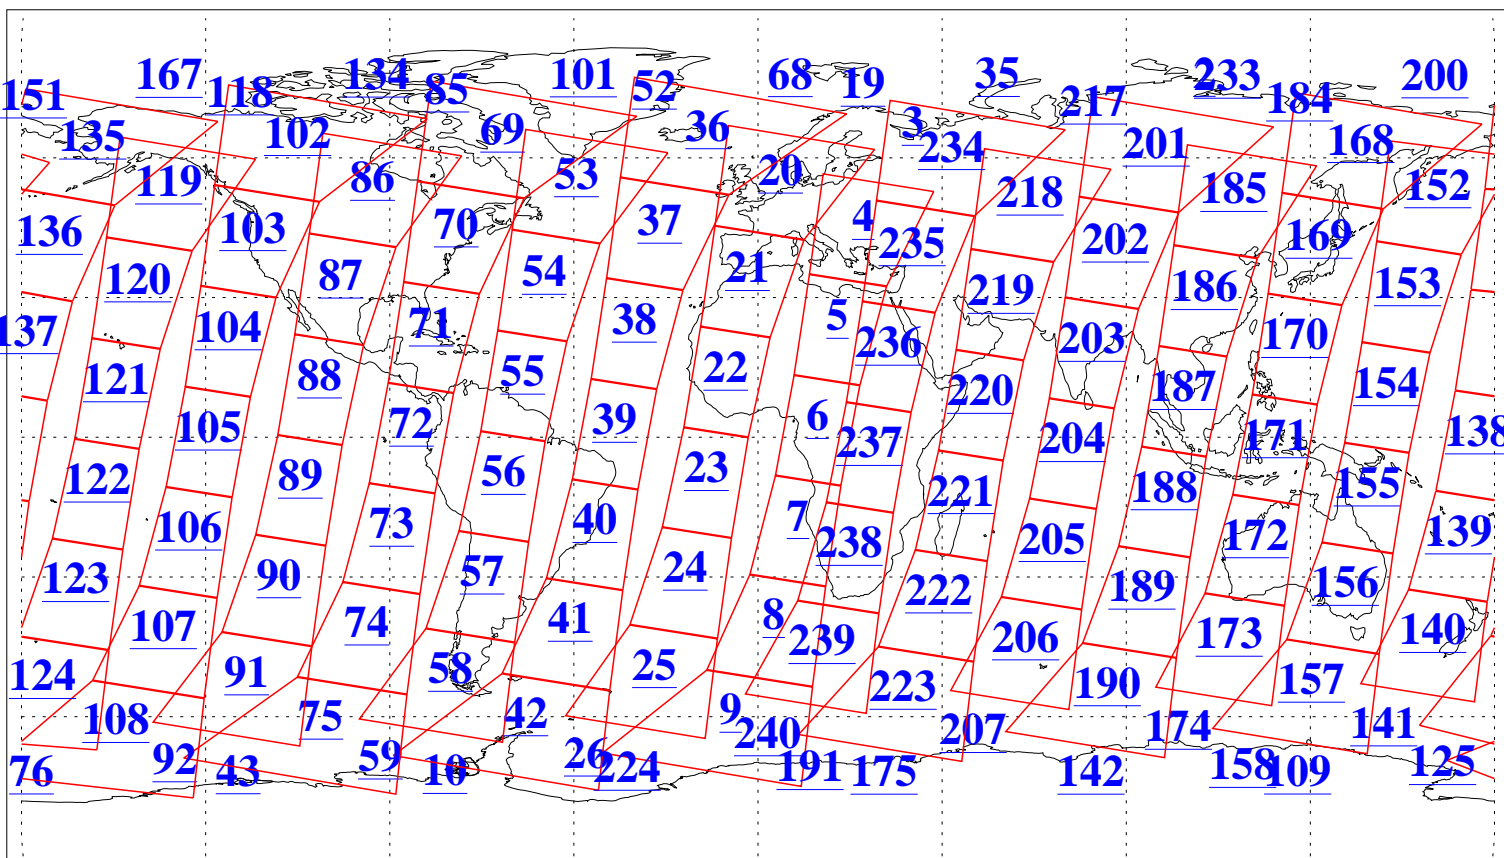

L1B Availability  
AMSU Granules: 240  
HSB Granules: 0  
AIRS Granules: 240

30 Jul 2013  
DoY 211  
Aqua Day 4105  
Granules: 1 to 120

Granules: 121 to 240

Legend: AMSU Available, HSB Available, AIRS Available

L1B Availability  
AMSU Granules: 240  
HSB Granules: 0  
AIRS Granules: 240

30 Jul 2013  
DoY 211  
Aqua Day 4105  
Ascending Granules

Descending Granules

Legend: AMSU Available, HSB Available, AIRS Available

L1B Availability  
 AMSU Granules: 240  
 HSB Granules: 0  
 AIRS Granules: 240

30 Jul 2013  
 DoY 211  
 Aqua Day 4105

Northern Hemisphere Granules

Southern Hemisphere Granules

Legend: AMSU Available, HSB Available, AIRS Available