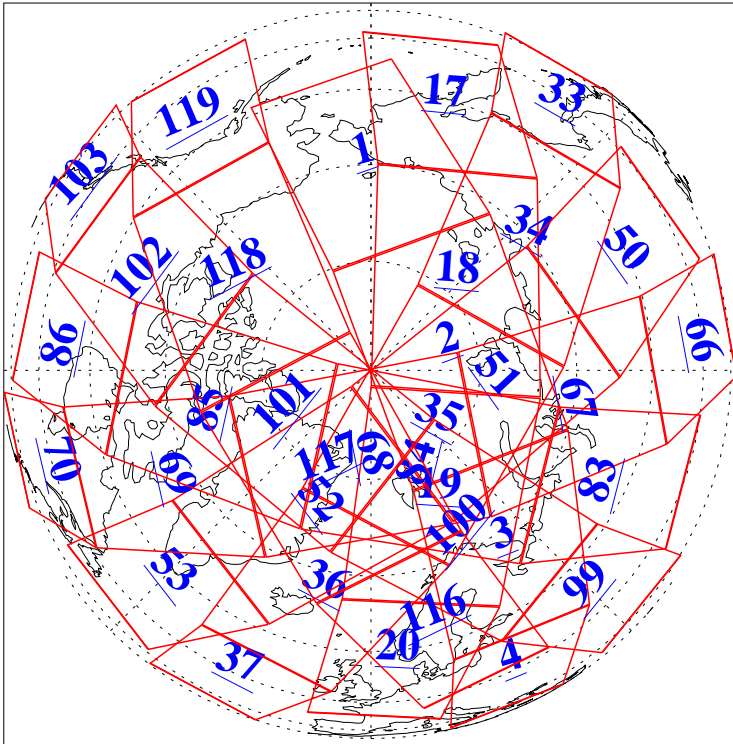

L1B Availability  
AMSU Granules: 240  
HSB Granules: 0  
AIRS Granules: 240

30 Jul 2013  
DoY 211  
Aqua Day 4105  
Granules: 1 to 120

Granules: 121 to 240

Legend: AMSU Available, HSB Available, AIRS Available

L1B Availability  
AMSU Granules: 240  
HSB Granules: 0  
AIRS Granules: 240

30 Jul 2013  
DoY 211  
Aqua Day 4105  
Ascending Granules

Descending Granules

Legend: AMSU Available, HSB Available, AIRS Available

L1B Availability  
 AMSU Granules: 240  
 HSB Granules: 0  
 AIRS Granules: 240

30 Jul 2013  
 DoY 211  
 Aqua Day 4105

Northern Hemisphere Granules

Southern Hemisphere Granules

Legend: AMSU Available, HSB Available, AIRS Available