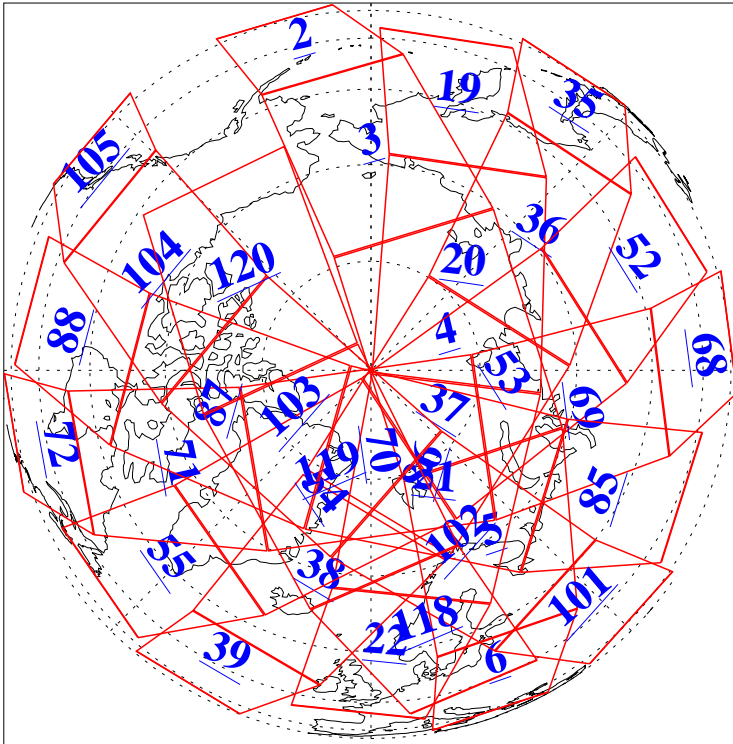

L1B Availability
AMSU Granules: 240
HSB Granules: 0
AIRS Granules: 240

28 Jul 2013
DoY 209
Aqua Day 4103
Granules: 1 to 120

Granules: 121 to 240

Legend: AMSU Available, HSB Available, AIRS Available

L1B Availability
AMSU Granules: 240
HSB Granules: 0
AIRS Granules: 240

28 Jul 2013
DoY 209
Aqua Day 4103

Ascending Granules

Descending Granules

Legend: AMSU Available, HSB Available, AIRS Available

L1B Availability
 AMSU Granules: 240
 HSB Granules: 0
 AIRS Granules: 240

28 Jul 2013
 DoY 209
 Aqua Day 4103

Northern Hemisphere Granules

Southern Hemisphere Granules

Legend: AMSU Available, HSB Available, AIRS Available