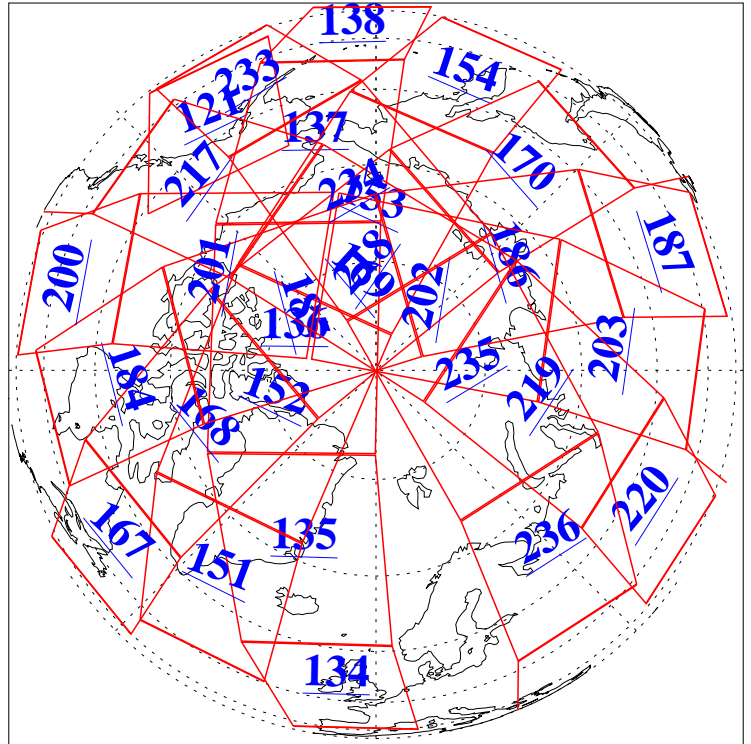

L1B Availability
AMSU Granules: 240
HSB Granules: 0
AIRS Granules: 240

28 Jul 2013
DoY 209
Aqua Day 4103
Granules: 1 to 120

Granules: 121 to 240

Legend: AMSU Available, HSB Available, AIRS Available

L1B Availability
AMSU Granules: 240
HSB Granules: 0
AIRS Granules: 240

28 Jul 2013
DoY 209
Aqua Day 4103

Ascending Granules

Descending Granules

Legend: AMSU Available, HSB Available, AIRS Available

L1B Availability
 AMSU Granules: 240
 HSB Granules: 0
 AIRS Granules: 240

28 Jul 2013
 DoY 209
 Aqua Day 4103

Northern Hemisphere Granules

Southern Hemisphere Granules

Legend: AMSU Available, HSB Available, AIRS Available