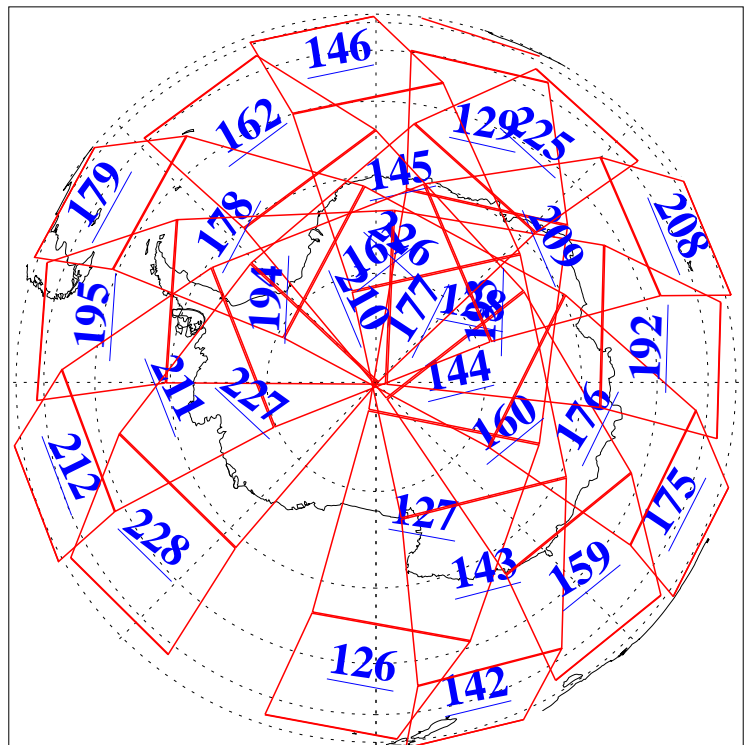

28 Jul 2013
DoY 209
Aqua Day 4103

Ascending Granules

Descending Granules

Legend: AMSU Available, HSB Available, AIRS Available

L1B Availability
 AMSU Granules: 240
 HSB Granules: 0
 AIRS Granules: 240

28 Jul 2013
 DoY 209
 Aqua Day 4103

Northern Hemisphere Granules

Southern Hemisphere Granules

Legend: AMSU Available, HSB Available, AIRS Available