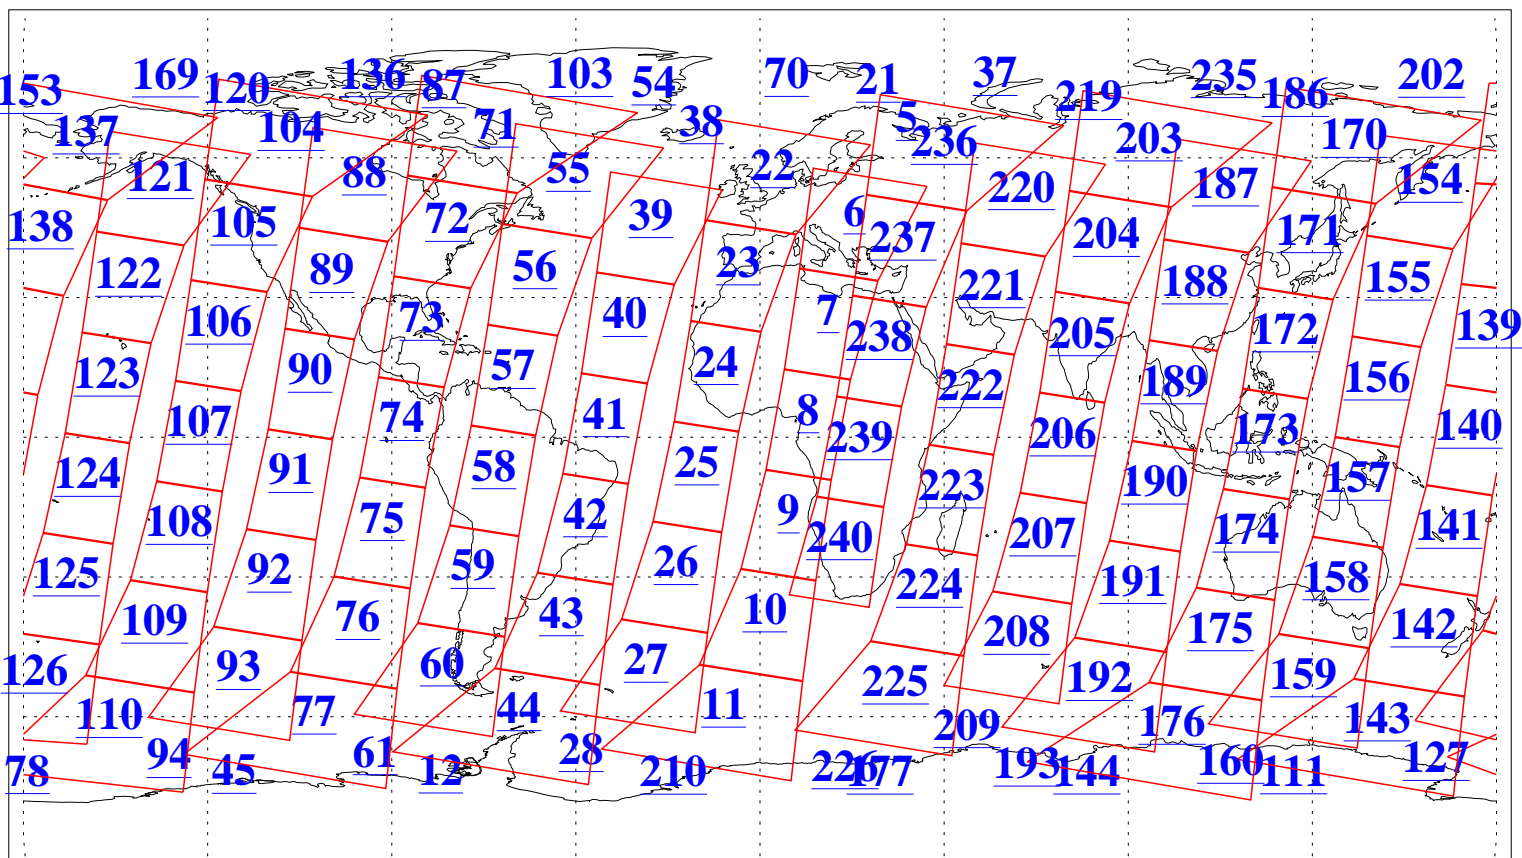

L1B Availability
AMSU Granules: 240
HSB Granules: 0
AIRS Granules: 240

28 Jul 2013
DoY 209
Aqua Day 4103
Granules: 1 to 120

Granules: 121 to 240

Legend: AMSU Available, HSB Available, AIRS Available

L1B Availability
AMSU Granules: 240
HSB Granules: 0
AIRS Granules: 240

28 Jul 2013
DoY 209
Aqua Day 4103

Ascending Granules

Descending Granules

Legend: AMSU Available, HSB Available, AIRS Available

L1B Availability
 AMSU Granules: 240
 HSB Granules: 0
 AIRS Granules: 240

28 Jul 2013
 DoY 209
 Aqua Day 4103

Northern Hemisphere Granules

Southern Hemisphere Granules

Legend: AMSU Available, HSB Available, AIRS Available