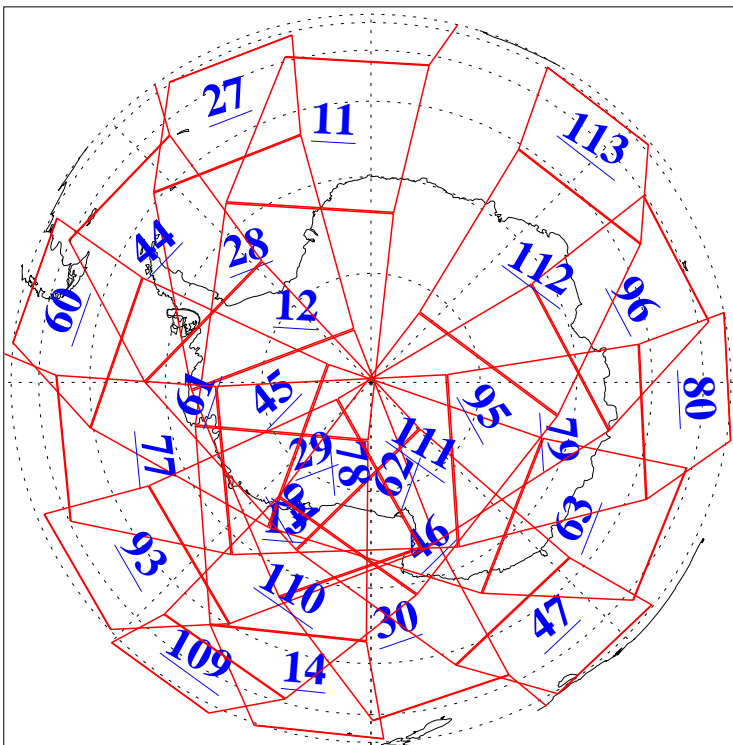

L1B Availability
AMSU Granules: 240
HSB Granules: 0
AIRS Granules: 240

28 Jul 2013
DoY 209
Aqua Day 4103
Granules: 1 to 120

Granules: 121 to 240

Legend: AMSU Available, HSB Available, AIRS Available

L1B Availability
AMSU Granules: 240
HSB Granules: 0
AIRS Granules: 240

28 Jul 2013
DoY 209
Aqua Day 4103

Ascending Granules

Descending Granules

Legend: AMSU Available, HSB Available, AIRS Available

L1B Availability
 AMSU Granules: 240
 HSB Granules: 0
 AIRS Granules: 240

28 Jul 2013
 DoY 209
 Aqua Day 4103

Northern Hemisphere Granules

Southern Hemisphere Granules

Legend: AMSU Available, HSB Available, AIRS Available