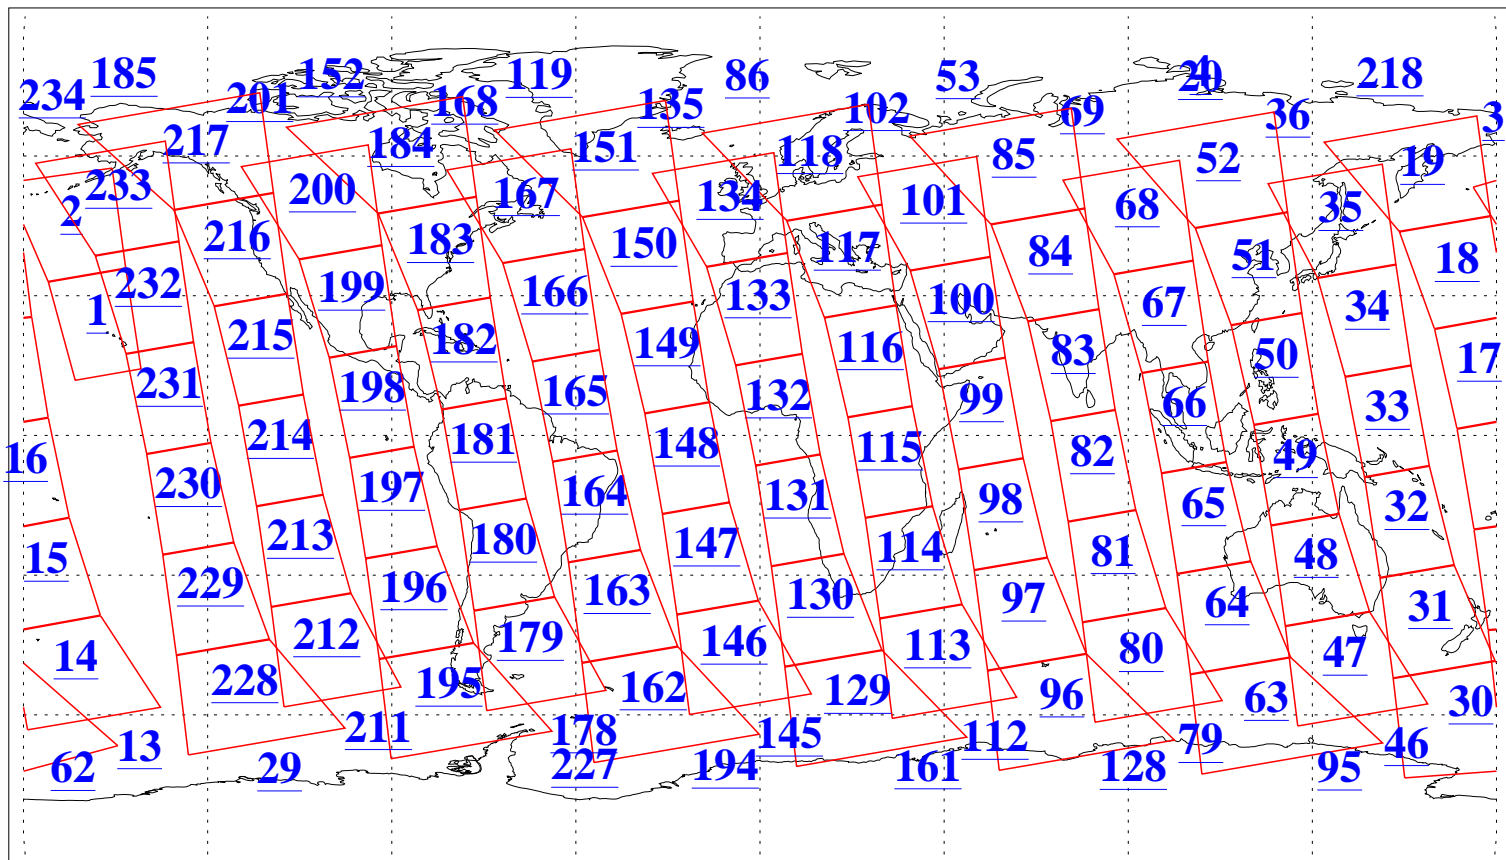

L1B Availability
AMSU Granules: 240
HSB Granules: 0
AIRS Granules: 240

28 Jul 2013
DoY 209
Aqua Day 4103
Granules: 1 to 120

Granules: 121 to 240

Legend: AMSU Available, HSB Available, AIRS Available

L1B Availability
AMSU Granules: 240
HSB Granules: 0
AIRS Granules: 240

28 Jul 2013
DoY 209
Aqua Day 4103

Ascending Granules

Descending Granules

Legend: AMSU Available, HSB Available, AIRS Available

L1B Availability
 AMSU Granules: 240
 HSB Granules: 0
 AIRS Granules: 240

28 Jul 2013
 DoY 209
 Aqua Day 4103

Northern Hemisphere Granules

Southern Hemisphere Granules

Legend: AMSU Available, HSB Available, AIRS Available