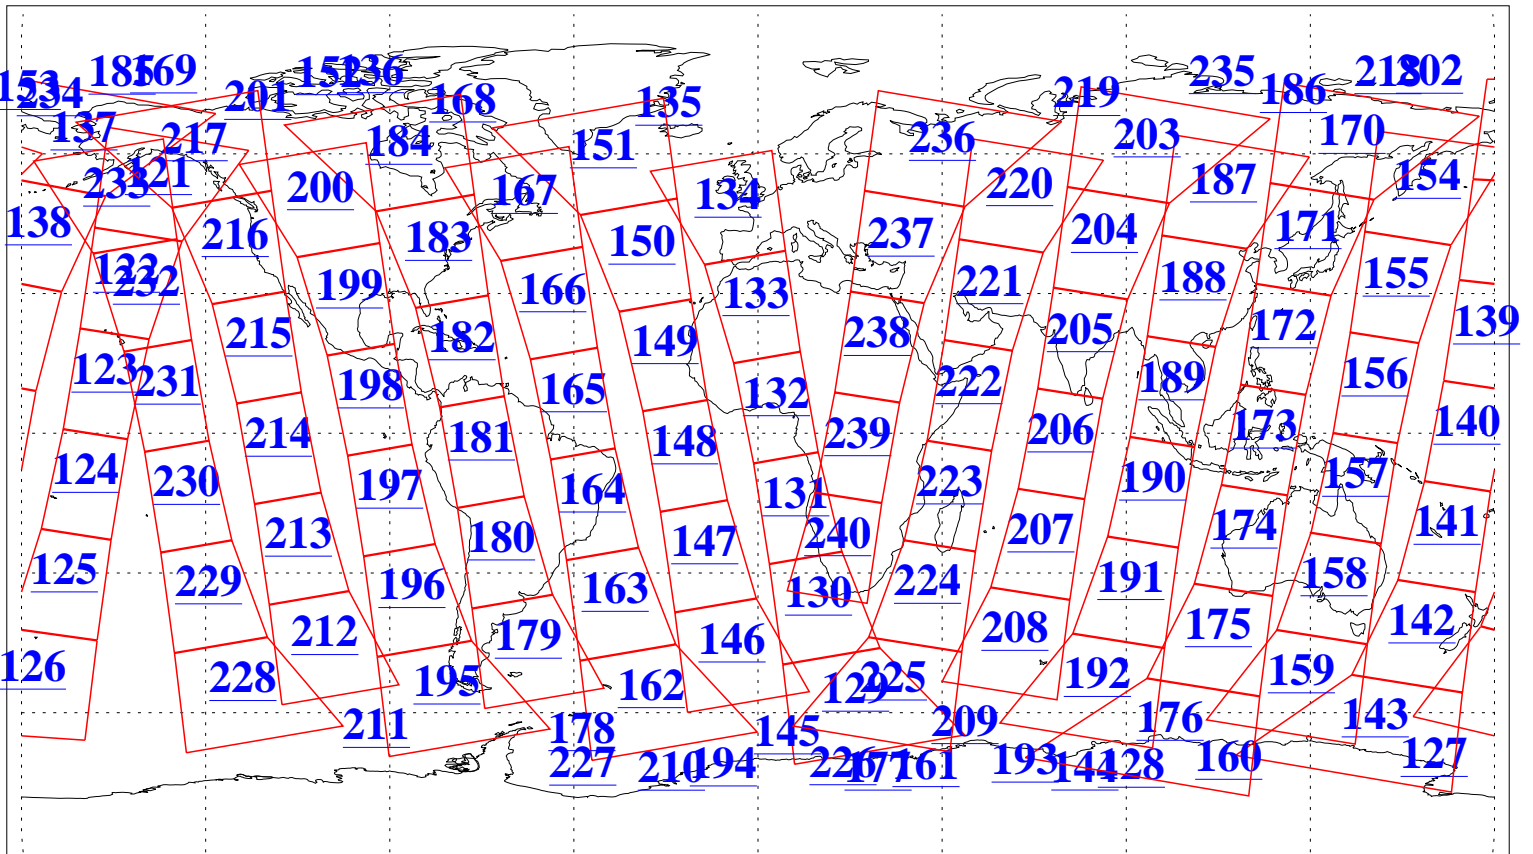

L1B Availability
AMSU Granules: 240
HSB Granules: 0
AIRS Granules: 240

28 Jul 2013
DoY 209
Aqua Day 4103
Granules: 1 to 120

Granules: 121 to 240

Legend: AMSU Available, HSB Available, AIRS Available

L1B Availability
AMSU Granules: 240
HSB Granules: 0
AIRS Granules: 240

28 Jul 2013
DoY 209
Aqua Day 4103

Ascending Granules

Descending Granules

Legend: AMSU Available, HSB Available, AIRS Available

L1B Availability
 AMSU Granules: 240
 HSB Granules: 0
 AIRS Granules: 240

28 Jul 2013
 DoY 209
 Aqua Day 4103

Northern Hemisphere Granules

Southern Hemisphere Granules

Legend: AMSU Available, HSB Available, AIRS Available