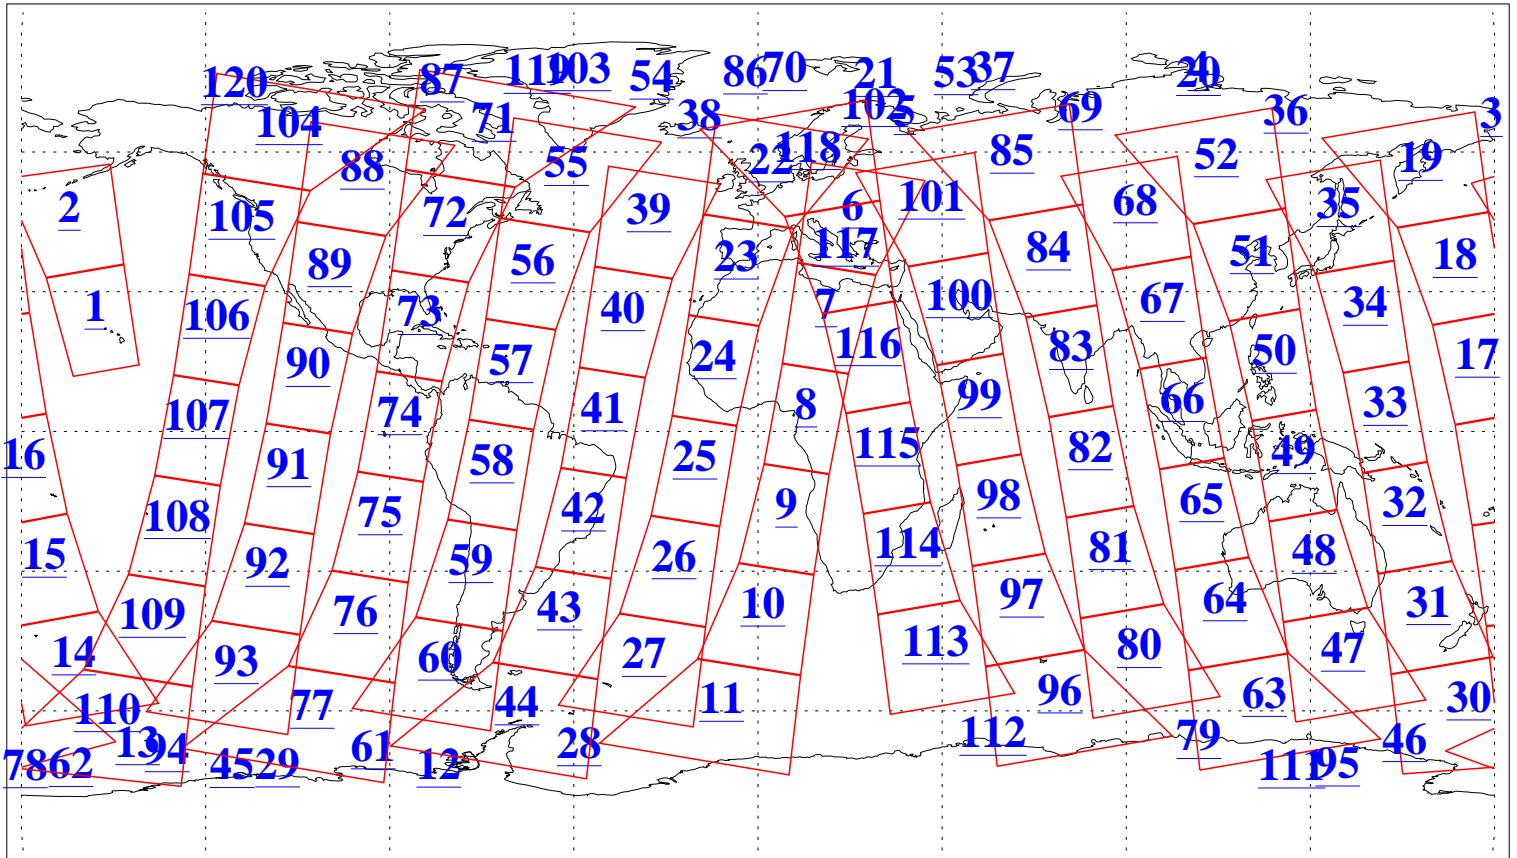

L1B Availability
AMSU Granules: 240
HSB Granules: 0
AIRS Granules: 240

28 Jul 2013
DoY 209
Aqua Day 4103
Granules: 1 to 120

Granules: 121 to 240

Legend: AMSU Available, HSB Available, AIRS Available

L1B Availability
AMSU Granules: 240
HSB Granules: 0
AIRS Granules: 240

28 Jul 2013
DoY 209
Aqua Day 4103

Ascending Granules

Descending Granules

Legend: AMSU Available, HSB Available, AIRS Available

L1B Availability
 AMSU Granules: 240
 HSB Granules: 0
 AIRS Granules: 240

28 Jul 2013
 DoY 209
 Aqua Day 4103

Northern Hemisphere Granules

Southern Hemisphere Granules

Legend: AMSU Available, HSB Available, AIRS Available