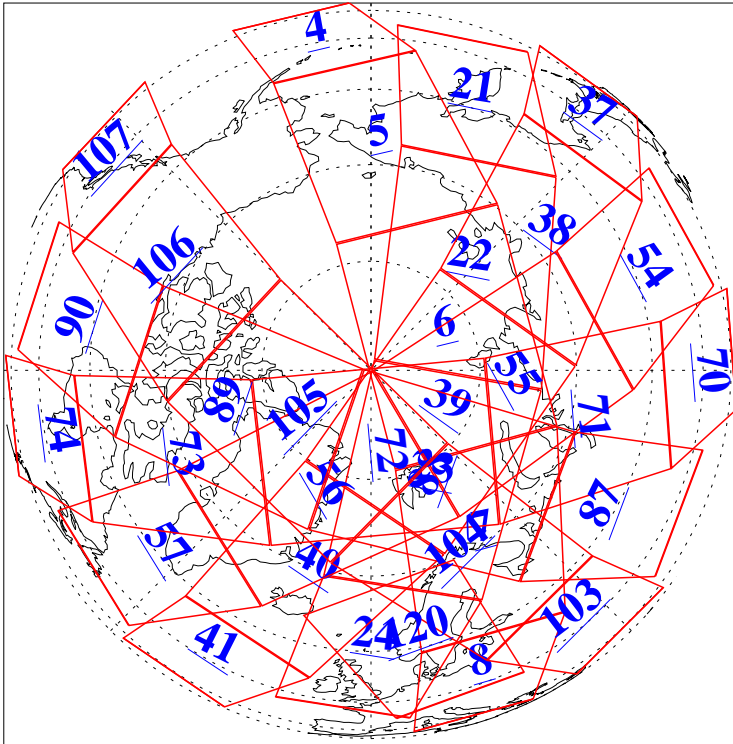

L1B Availability
AMSU Granules: 240
HSB Granules: 0
AIRS Granules: 240

26 Jul 2013
DoY 207
Aqua Day 4101
Granules: 1 to 120

Granules: 121 to 240

Legend: AMSU Available, *HSB Available*, *AIRS Available*

L1B Availability
AMSU Granules: 240
HSB Granules: 0
AIRS Granules: 240

26 Jul 2013
DoY 207
Aqua Day 4101
Ascending Granules

Descending Granules

Legend: AMSU Available, HSB Available, AIRS Available

L1B Availability
 AMSU Granules: 240
 HSB Granules: 0
 AIRS Granules: 240

26 Jul 2013
 DoY 207
 Aqua Day 4101

Northern Hemisphere Granules

Southern Hemisphere Granules

Legend: AMSU Available, HSB Available, AIRS Available