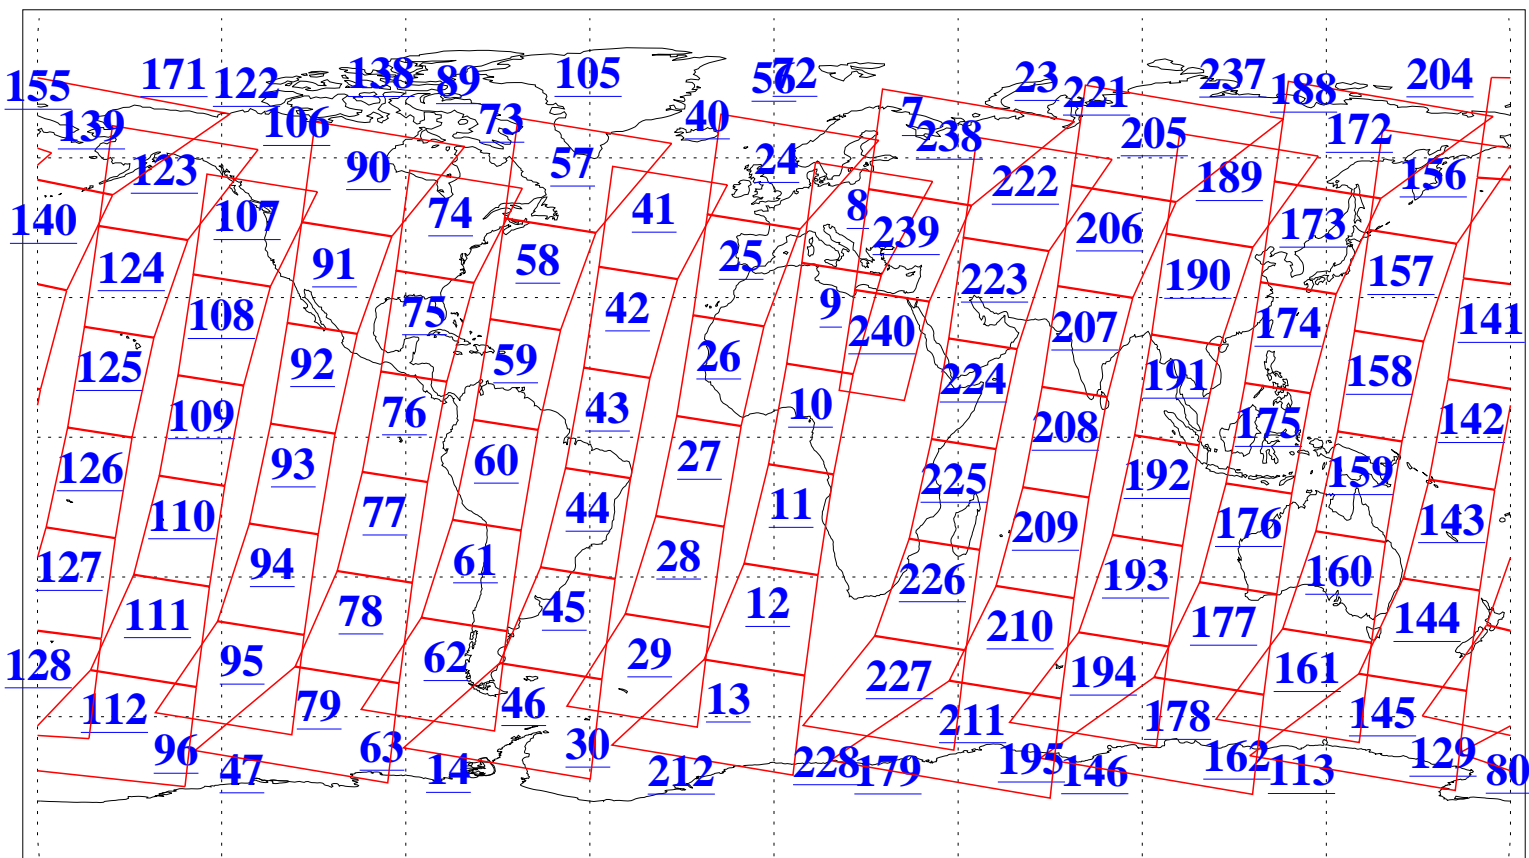

L1B Availability
AMSU Granules: 240
HSB Granules: 0
AIRS Granules: 240

26 Jul 2013
DoY 207
Aqua Day 4101
Granules: 1 to 120

Granules: 121 to 240

Legend: AMSU Available, *HSB Available*, *AIRS Available*

L1B Availability
AMSU Granules: 240
HSB Granules: 0
AIRS Granules: 240

26 Jul 2013
DoY 207
Aqua Day 4101
Ascending Granules

Descending Granules

Legend: AMSU Available, HSB Available, AIRS Available

L1B Availability
 AMSU Granules: 240
 HSB Granules: 0
 AIRS Granules: 240

26 Jul 2013
 DoY 207
 Aqua Day 4101

Northern Hemisphere Granules

Southern Hemisphere Granules

Legend: AMSU Available, HSB Available, AIRS Available