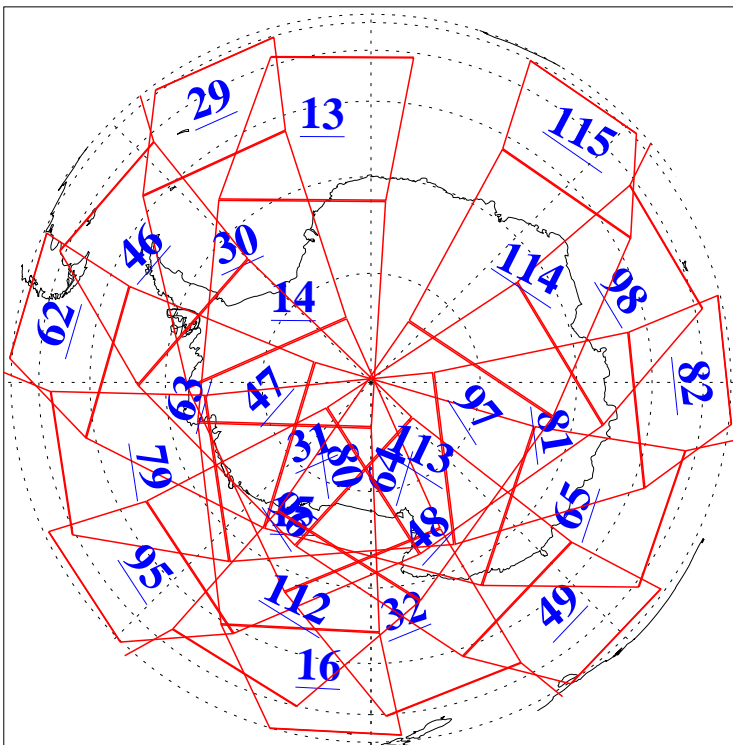

L1B Availability
AMSU Granules: 240
HSB Granules: 0
AIRS Granules: 240

26 Jul 2013
DoY 207
Aqua Day 4101
Granules: 1 to 120

Granules: 121 to 240

Legend: AMSU Available, *HSB Available*, *AIRS Available*

L1B Availability
AMSU Granules: 240
HSB Granules: 0
AIRS Granules: 240

26 Jul 2013
DoY 207
Aqua Day 4101
Ascending Granules

Descending Granules

Legend: AMSU Available, HSB Available, AIRS Available

L1B Availability
 AMSU Granules: 240
 HSB Granules: 0
 AIRS Granules: 240

26 Jul 2013
 DoY 207
 Aqua Day 4101

Northern Hemisphere Granules

Southern Hemisphere Granules

Legend: AMSU Available, HSB Available, AIRS Available