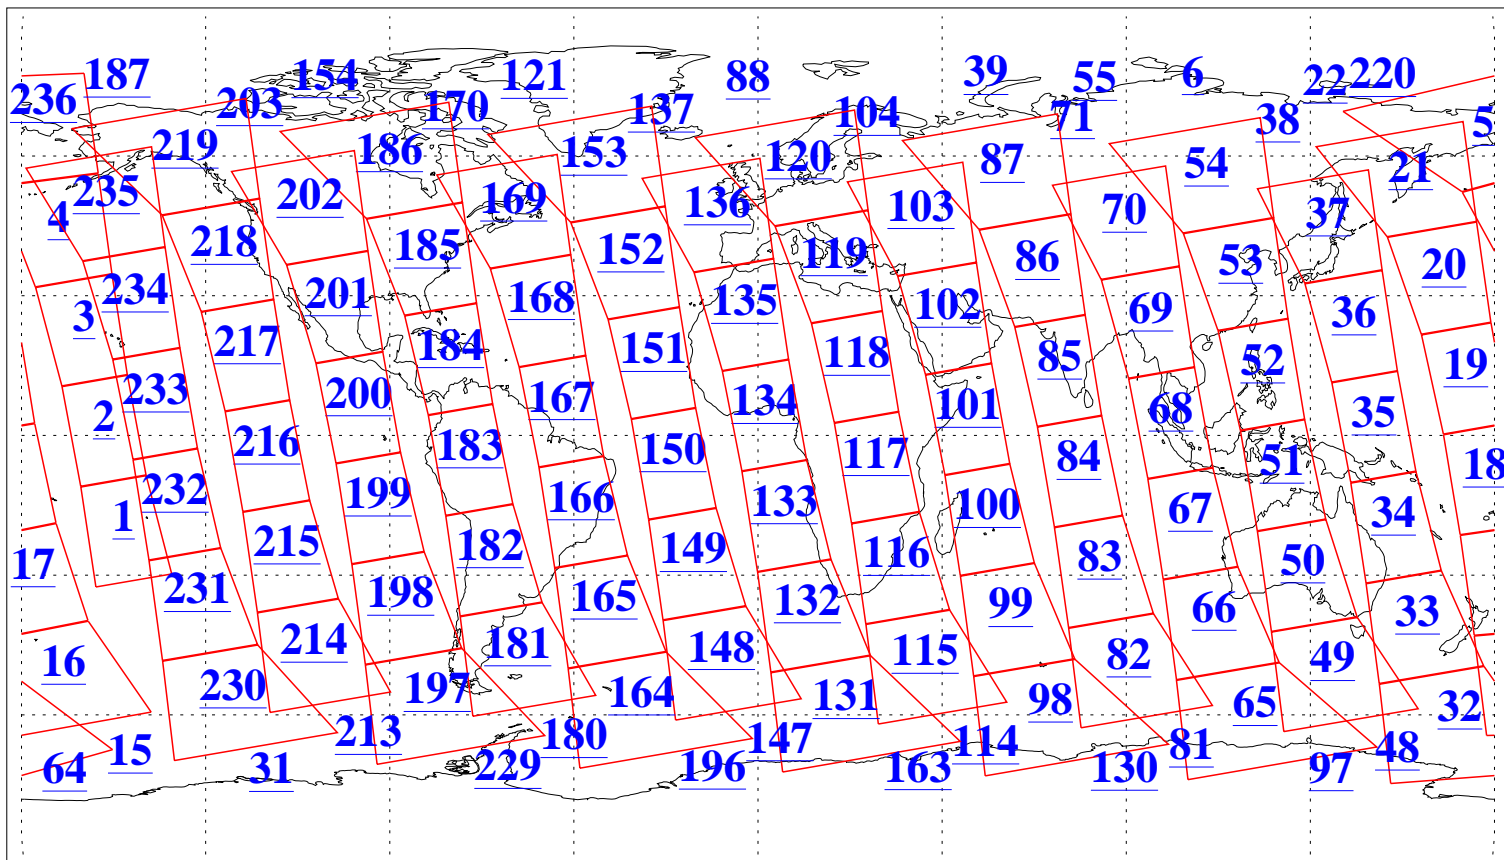

L1B Availability
AMSU Granules: 240
HSB Granules: 0
AIRS Granules: 240

26 Jul 2013
DoY 207
Aqua Day 4101
Granules: 1 to 120

Granules: 121 to 240

Legend: AMSU Available, *HSB Available*, *AIRS Available*

L1B Availability
AMSU Granules: 240
HSB Granules: 0
AIRS Granules: 240

26 Jul 2013
DoY 207
Aqua Day 4101
Ascending Granules

Descending Granules

Legend: AMSU Available, HSB Available, AIRS Available

L1B Availability
 AMSU Granules: 240
 HSB Granules: 0
 AIRS Granules: 240

26 Jul 2013
 DoY 207
 Aqua Day 4101

Northern Hemisphere Granules

Southern Hemisphere Granules

Legend: AMSU Available, HSB Available, AIRS Available