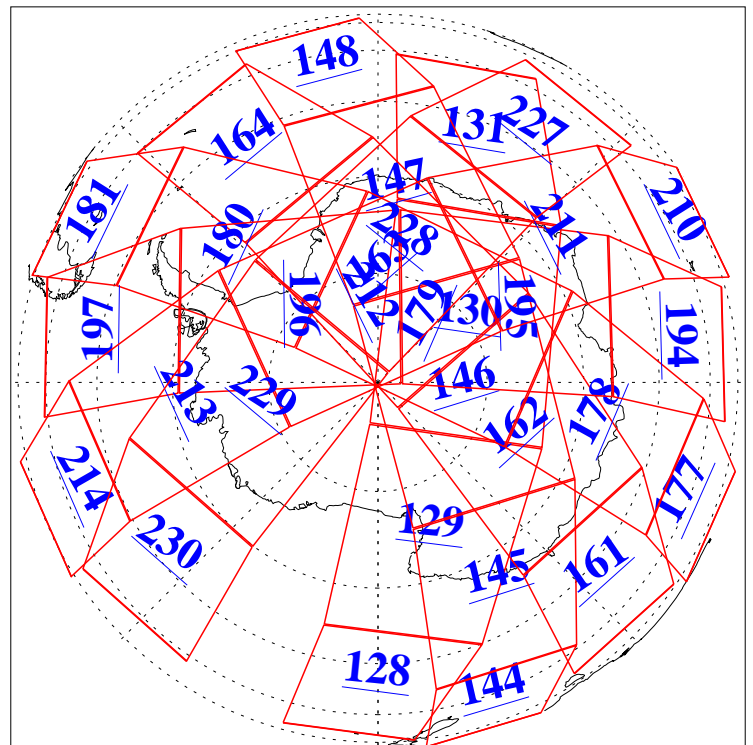

26 Jul 2013
DoY 207
Aqua Day 4101
Ascending Granules

Descending Granules

Legend: AMSU Available, HSB Available, AIRS Available

L1B Availability
 AMSU Granules: 240
 HSB Granules: 0
 AIRS Granules: 240

26 Jul 2013
 DoY 207
 Aqua Day 4101

Northern Hemisphere Granules

Southern Hemisphere Granules

Legend: AMSU Available, HSB Available, AIRS Available