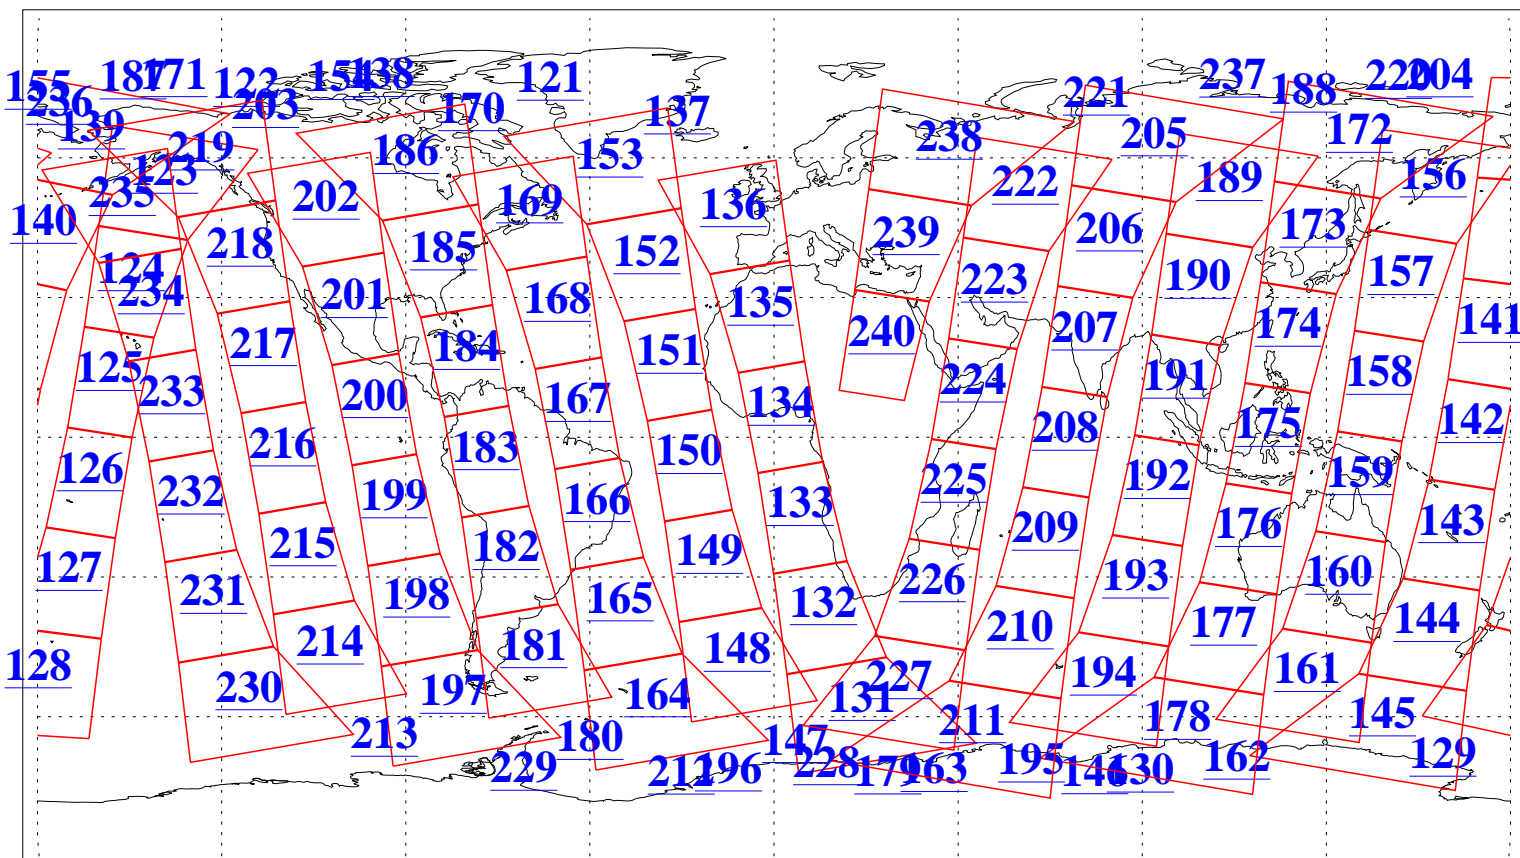

L1B Availability
AMSU Granules: 240
HSB Granules: 0
AIRS Granules: 240

26 Jul 2013
DoY 207
Aqua Day 4101
Granules: 1 to 120

Granules: 121 to 240

Legend: AMSU Available, *HSB Available*, *AIRS Available*

L1B Availability
AMSU Granules: 240
HSB Granules: 0
AIRS Granules: 240

26 Jul 2013
DoY 207
Aqua Day 4101
Ascending Granules

Descending Granules

Legend: AMSU Available, HSB Available, AIRS Available

L1B Availability
 AMSU Granules: 240
 HSB Granules: 0
 AIRS Granules: 240

26 Jul 2013
 DoY 207
 Aqua Day 4101

Northern Hemisphere Granules

Southern Hemisphere Granules

Legend: AMSU Available, HSB Available, AIRS Available