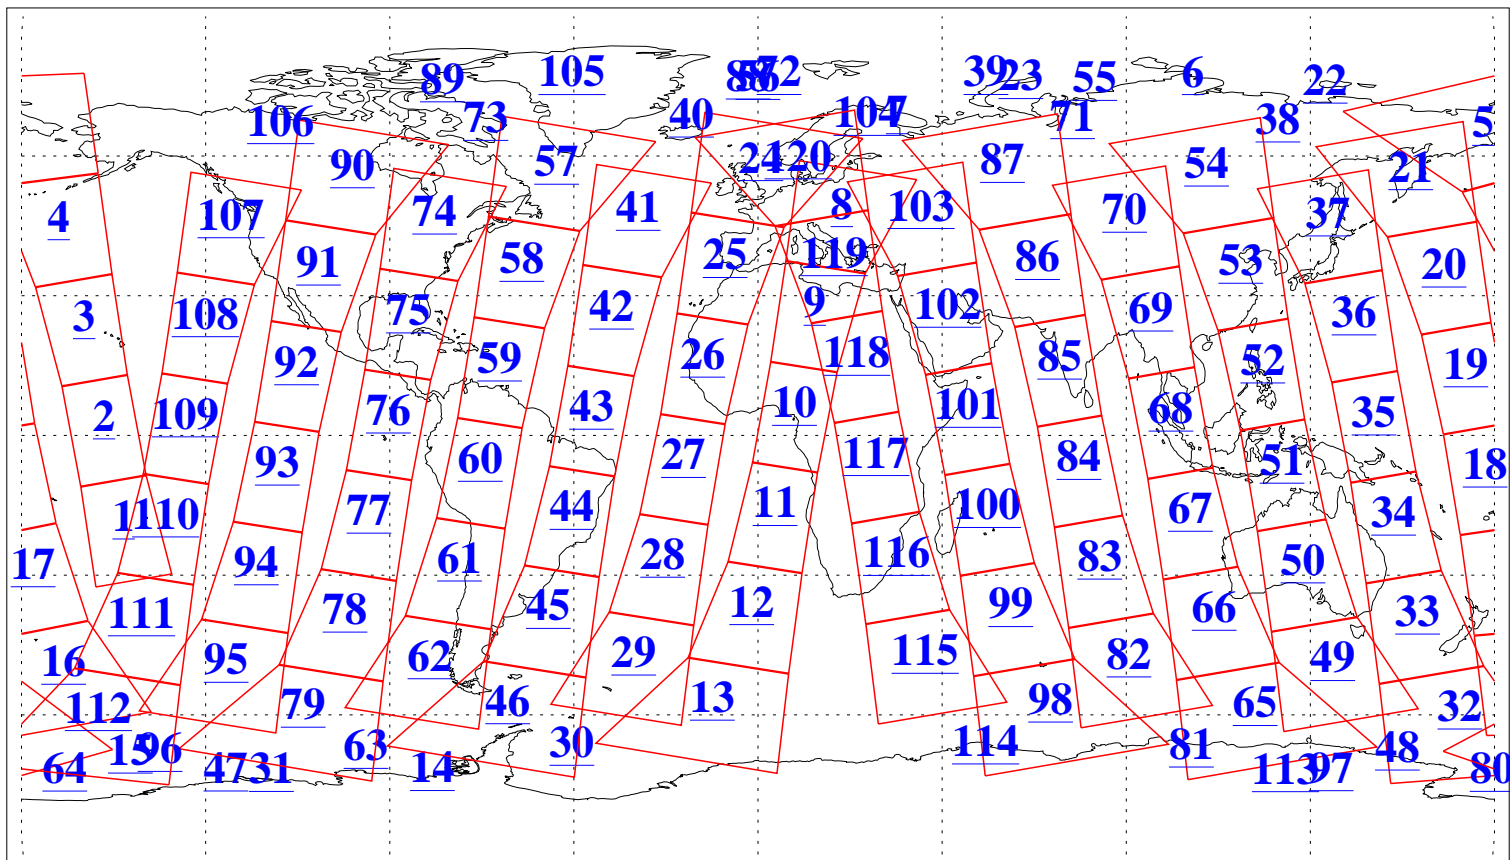

L1B Availability
AMSU Granules: 240
HSB Granules: 0
AIRS Granules: 240

26 Jul 2013
DoY 207
Aqua Day 4101
Granules: 1 to 120

Granules: 121 to 240

Legend: AMSU Available, *HSB Available*, *AIRS Available*

L1B Availability
AMSU Granules: 240
HSB Granules: 0
AIRS Granules: 240

26 Jul 2013
DoY 207
Aqua Day 4101
Ascending Granules

Descending Granules

Legend: AMSU Available, HSB Available, AIRS Available

L1B Availability
 AMSU Granules: 240
 HSB Granules: 0
 AIRS Granules: 240

26 Jul 2013
 DoY 207
 Aqua Day 4101

Northern Hemisphere Granules

Southern Hemisphere Granules

Legend: AMSU Available, HSB Available, AIRS Available