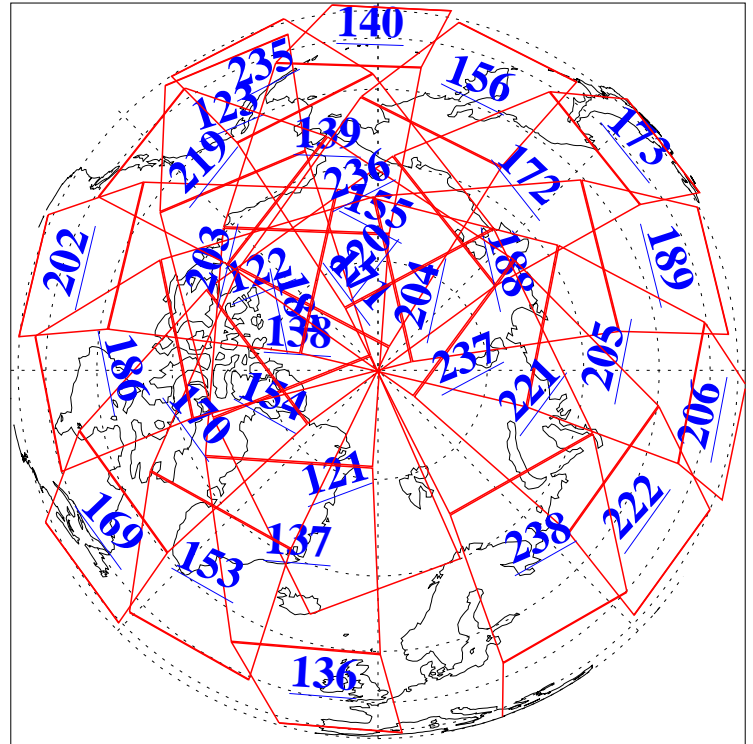

L1B Availability
AMSU Granules: 240
HSB Granules: 0
AIRS Granules: 240

26 Jul 2013
DoY 207
Aqua Day 4101
Granules: 1 to 120

Granules: 121 to 240

Legend: AMSU Available, *HSB Available*, *AIRS Available*

L1B Availability
AMSU Granules: 240
HSB Granules: 0
AIRS Granules: 240

26 Jul 2013
DoY 207
Aqua Day 4101
Ascending Granules

Descending Granules

Legend: AMSU Available, HSB Available, AIRS Available

L1B Availability
 AMSU Granules: 240
 HSB Granules: 0
 AIRS Granules: 240

26 Jul 2013
 DoY 207
 Aqua Day 4101

Northern Hemisphere Granules

Southern Hemisphere Granules

Legend: AMSU Available, HSB Available, AIRS Available