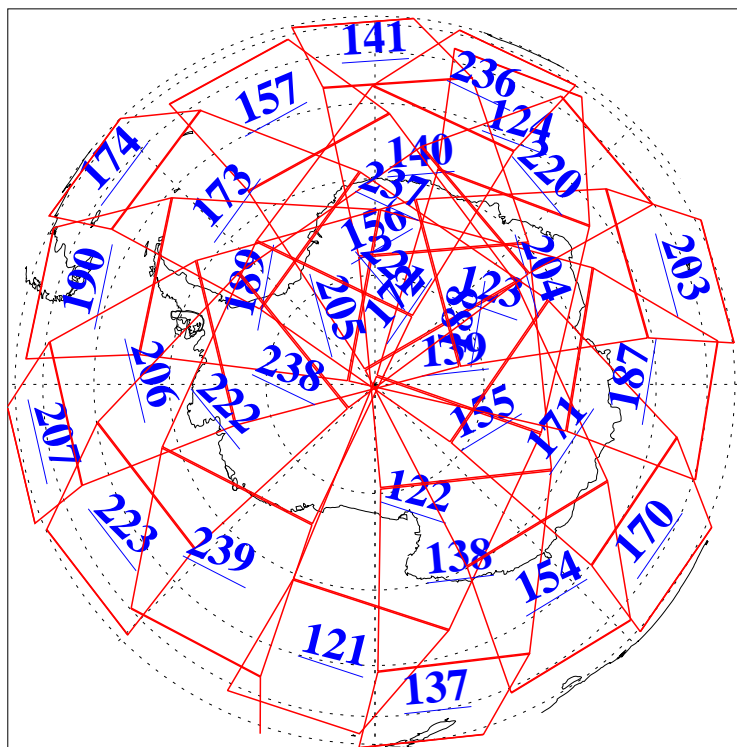

L1B Availability
AMSU Granules: 240
HSB Granules: 0
AIRS Granules: 240

25 Jul 2013
DoY 206
Aqua Day 4100
Granules: 1 to 120

Granules: 121 to 240

Legend: AMSU Available, HSB Available, AIRS Available

L1B Availability
AMSU Granules: 240
HSB Granules: 0
AIRS Granules: 240

25 Jul 2013
DoY 206
Aqua Day 4100

Ascending Granules

Descending Granules

Legend: AMSU Available, HSB Available, AIRS Available

L1B Availability
 AMSU Granules: 240
 HSB Granules: 0
 AIRS Granules: 240

25 Jul 2013
 DoY 206
 Aqua Day 4100

Northern Hemisphere Granules

Southern Hemisphere Granules

Legend: AMSU Available, HSB Available, AIRS Available