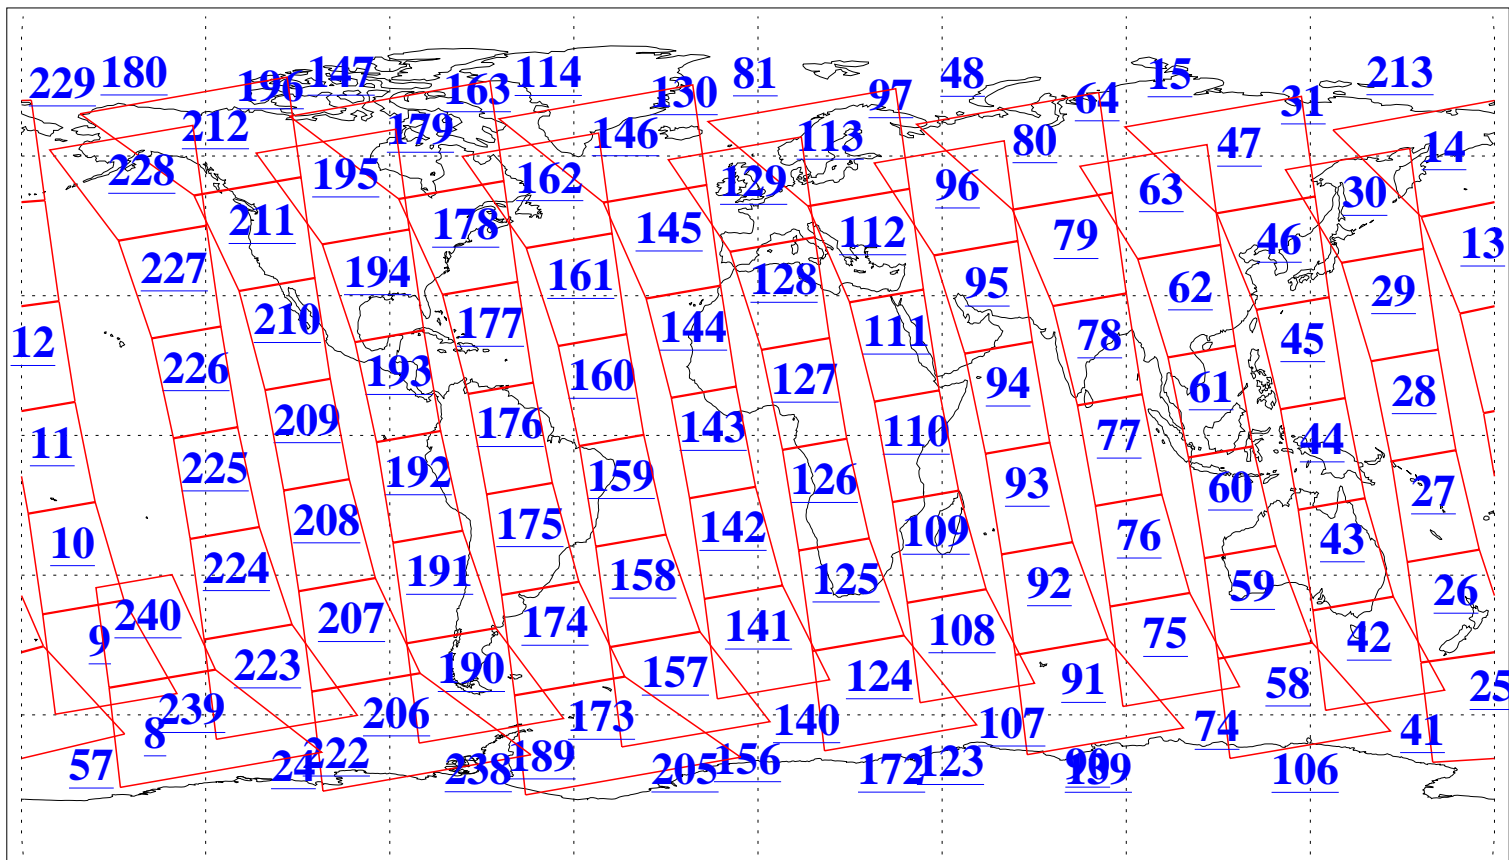

L1B Availability
AMSU Granules: 240
HSB Granules: 0
AIRS Granules: 240

25 Jul 2013
DoY 206
Aqua Day 4100
Granules: 1 to 120

Granules: 121 to 240

Legend: AMSU Available, HSB Available, AIRS Available

L1B Availability
AMSU Granules: 240
HSB Granules: 0
AIRS Granules: 240

25 Jul 2013
DoY 206
Aqua Day 4100

Ascending Granules

Descending Granules

Legend: AMSU Available, HSB Available, AIRS Available

L1B Availability
 AMSU Granules: 240
 HSB Granules: 0
 AIRS Granules: 240

25 Jul 2013
 DoY 206
 Aqua Day 4100

Northern Hemisphere Granules

Southern Hemisphere Granules

Legend: AMSU Available, HSB Available, AIRS Available