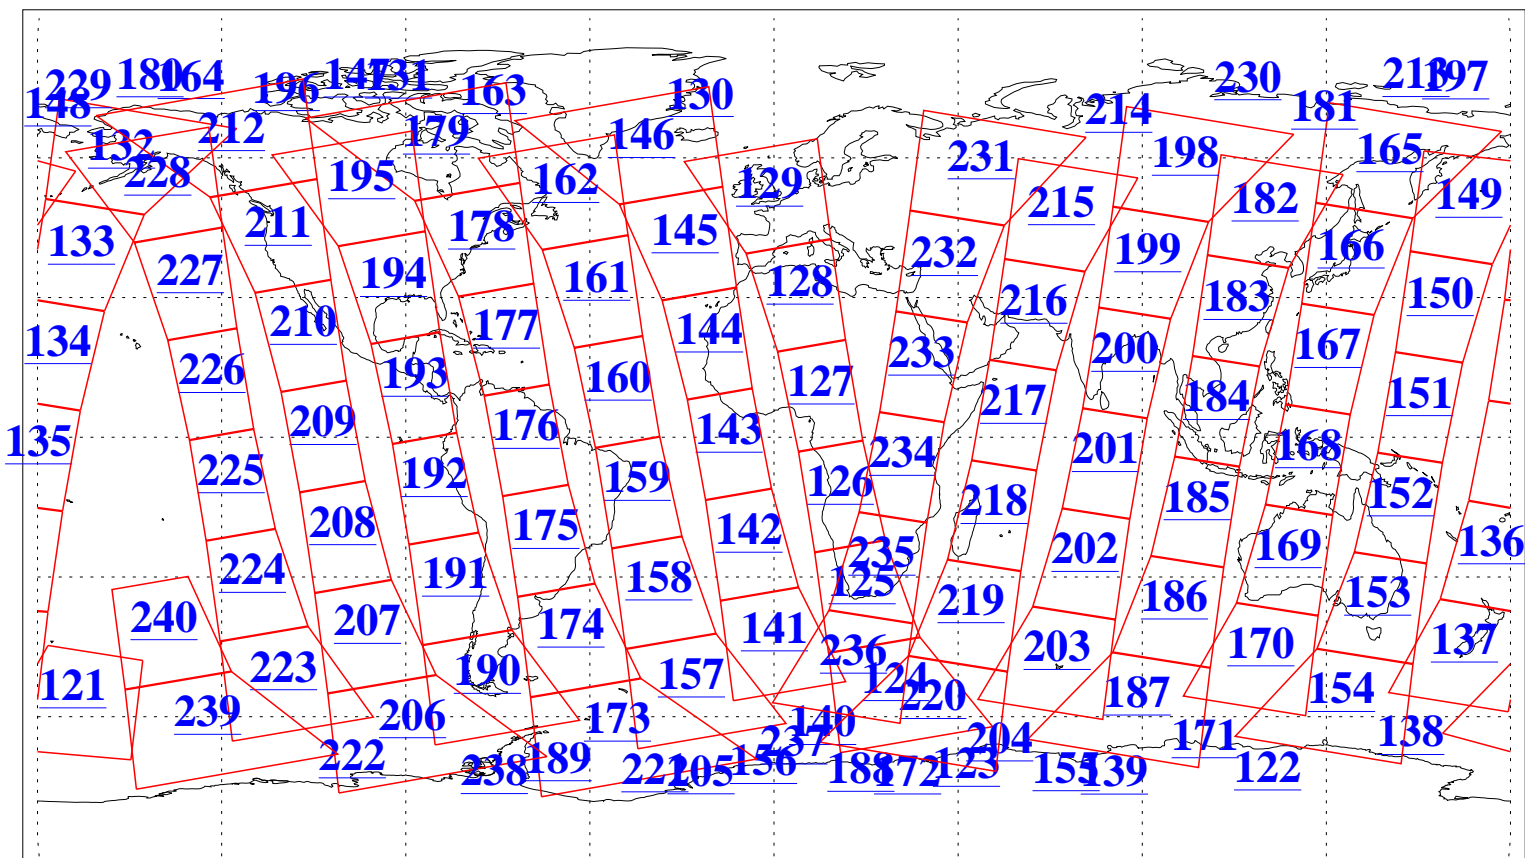

L1B Availability
AMSU Granules: 240
HSB Granules: 0
AIRS Granules: 240

25 Jul 2013
DoY 206
Aqua Day 4100
Granules: 1 to 120

Granules: 121 to 240

Legend: AMSU Available, HSB Available, AIRS Available

L1B Availability
AMSU Granules: 240
HSB Granules: 0
AIRS Granules: 240

25 Jul 2013
DoY 206
Aqua Day 4100

Ascending Granules

Descending Granules

Legend: AMSU Available, HSB Available, AIRS Available

L1B Availability
 AMSU Granules: 240
 HSB Granules: 0
 AIRS Granules: 240

25 Jul 2013
 DoY 206
 Aqua Day 4100

Northern Hemisphere Granules

Southern Hemisphere Granules

Legend: AMSU Available, HSB Available, AIRS Available