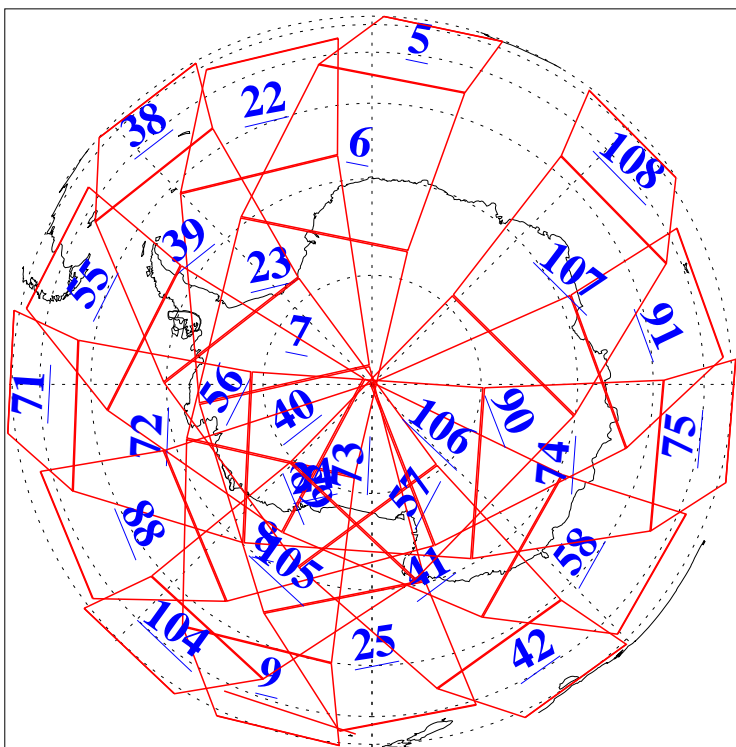

L1B Availability
AMSU Granules: 240
HSB Granules: 0
AIRS Granules: 240

25 Jul 2013
DoY 206
Aqua Day 4100
Granules: 1 to 120

Granules: 121 to 240

Legend: AMSU Available, HSB Available, AIRS Available

L1B Availability
AMSU Granules: 240
HSB Granules: 0
AIRS Granules: 240

25 Jul 2013
DoY 206
Aqua Day 4100

Ascending Granules

Descending Granules

Legend: AMSU Available, HSB Available, AIRS Available

L1B Availability
 AMSU Granules: 240
 HSB Granules: 0
 AIRS Granules: 240

25 Jul 2013
 DoY 206
 Aqua Day 4100

Northern Hemisphere Granules

Southern Hemisphere Granules

Legend: AMSU Available, HSB Available, AIRS Available