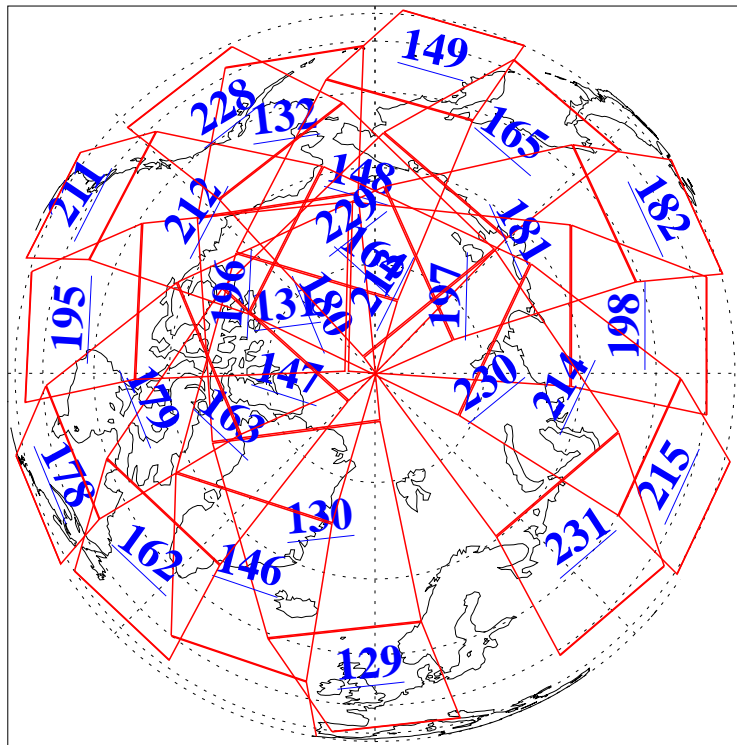

L1B Availability
AMSU Granules: 240
HSB Granules: 0
AIRS Granules: 240

25 Jul 2013
DoY 206
Aqua Day 4100
Granules: 1 to 120

Granules: 121 to 240

Legend: AMSU Available, HSB Available, AIRS Available

L1B Availability
AMSU Granules: 240
HSB Granules: 0
AIRS Granules: 240

25 Jul 2013
DoY 206
Aqua Day 4100

Ascending Granules

Descending Granules

Legend: AMSU Available, HSB Available, AIRS Available

L1B Availability
 AMSU Granules: 240
 HSB Granules: 0
 AIRS Granules: 240

25 Jul 2013
 DoY 206
 Aqua Day 4100

Northern Hemisphere Granules

Southern Hemisphere Granules

Legend: AMSU Available, HSB Available, AIRS Available