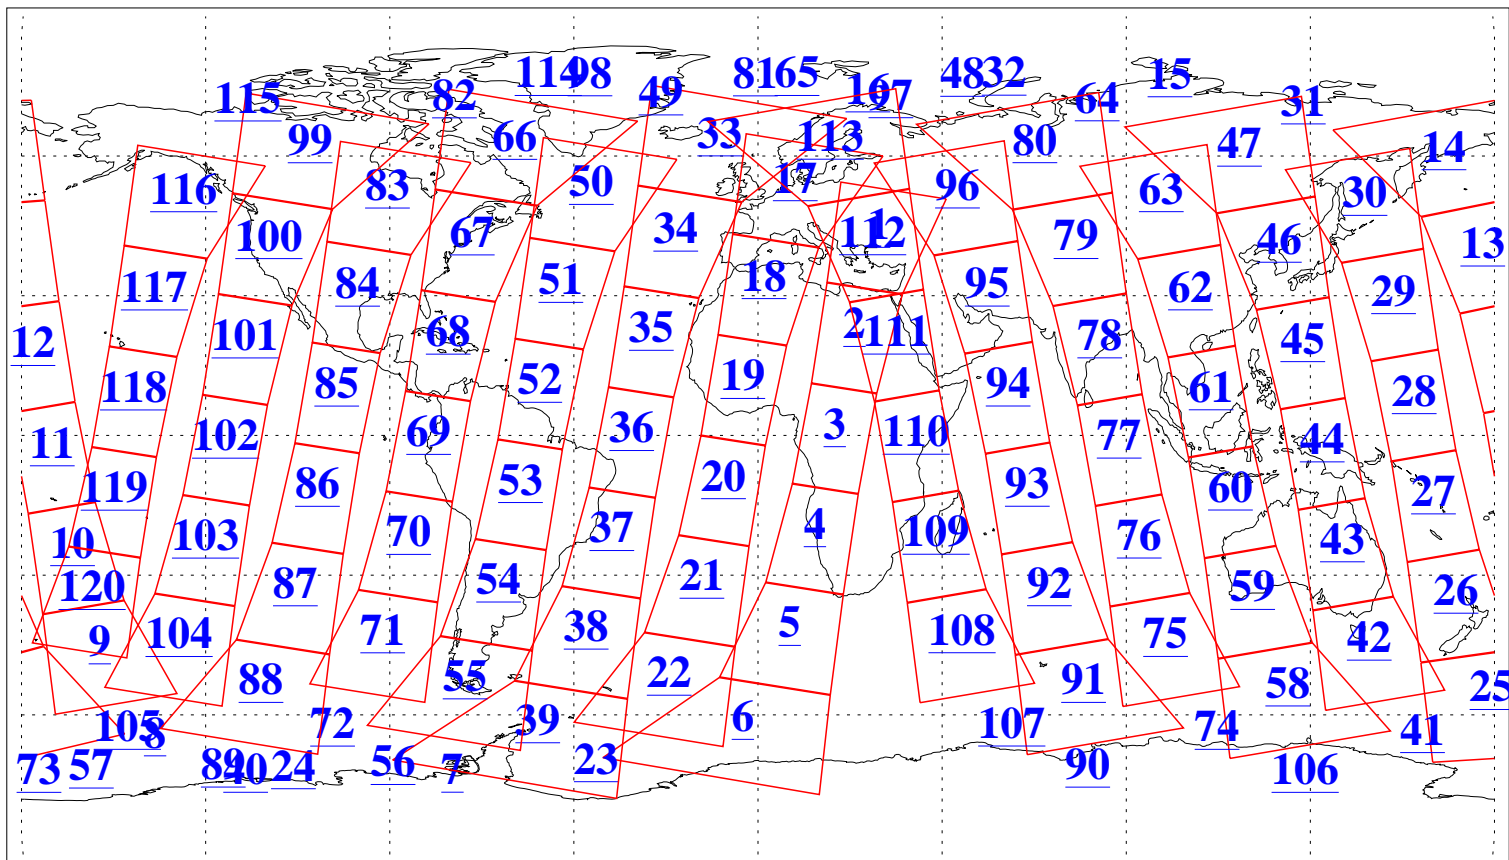

L1B Availability
AMSU Granules: 240
HSB Granules: 0
AIRS Granules: 240

25 Jul 2013
DoY 206
Aqua Day 4100
Granules: 1 to 120

Granules: 121 to 240

Legend: AMSU Available, HSB Available, AIRS Available

L1B Availability
AMSU Granules: 240
HSB Granules: 0
AIRS Granules: 240

25 Jul 2013
DoY 206
Aqua Day 4100

Ascending Granules

Descending Granules

Legend: AMSU Available, HSB Available, AIRS Available

L1B Availability
 AMSU Granules: 240
 HSB Granules: 0
 AIRS Granules: 240

25 Jul 2013
 DoY 206
 Aqua Day 4100

Northern Hemisphere Granules

Southern Hemisphere Granules

Legend: AMSU Available, HSB Available, AIRS Available