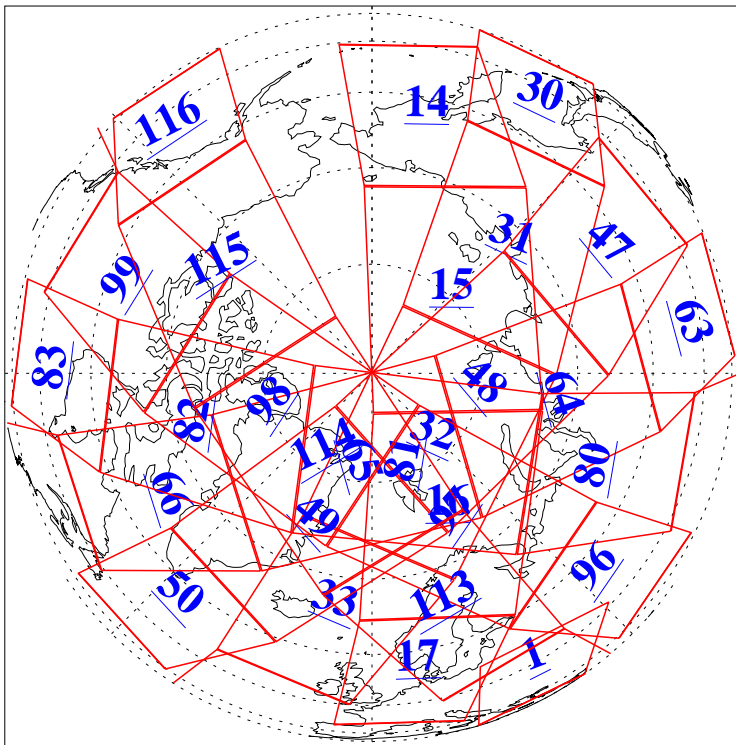

L1B Availability
AMSU Granules: 240
HSB Granules: 0
AIRS Granules: 240

25 Jul 2013
DoY 206
Aqua Day 4100
Granules: 1 to 120

Granules: 121 to 240

Legend: AMSU Available, HSB Available, AIRS Available

L1B Availability
AMSU Granules: 240
HSB Granules: 0
AIRS Granules: 240

25 Jul 2013
DoY 206
Aqua Day 4100

Ascending Granules

Descending Granules

Legend: AMSU Available, HSB Available, AIRS Available

L1B Availability
 AMSU Granules: 240
 HSB Granules: 0
 AIRS Granules: 240

25 Jul 2013
 DoY 206
 Aqua Day 4100

Northern Hemisphere Granules

Southern Hemisphere Granules

Legend: AMSU Available, HSB Available, AIRS Available