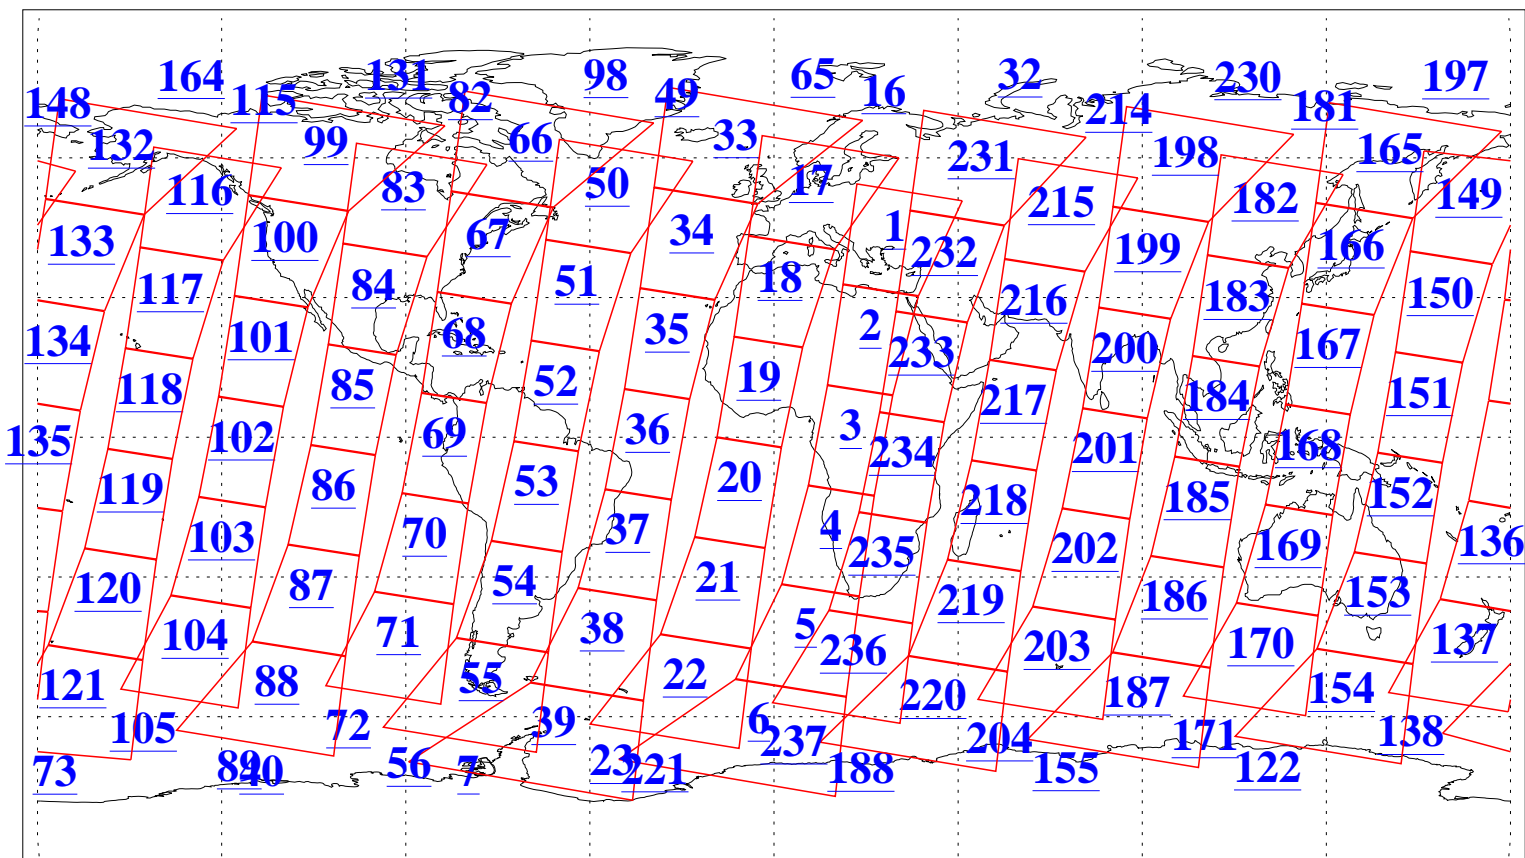

L1B Availability
AMSU Granules: 240
HSB Granules: 0
AIRS Granules: 240

25 Jul 2013
DoY 206
Aqua Day 4100
Granules: 1 to 120

Granules: 121 to 240

Legend: AMSU Available, HSB Available, AIRS Available

L1B Availability
AMSU Granules: 240
HSB Granules: 0
AIRS Granules: 240

25 Jul 2013
DoY 206
Aqua Day 4100

Ascending Granules

Descending Granules

Legend: AMSU Available, HSB Available, AIRS Available

L1B Availability
 AMSU Granules: 240
 HSB Granules: 0
 AIRS Granules: 240

25 Jul 2013
 DoY 206
 Aqua Day 4100

Northern Hemisphere Granules

Southern Hemisphere Granules

Legend: AMSU Available, HSB Available, AIRS Available