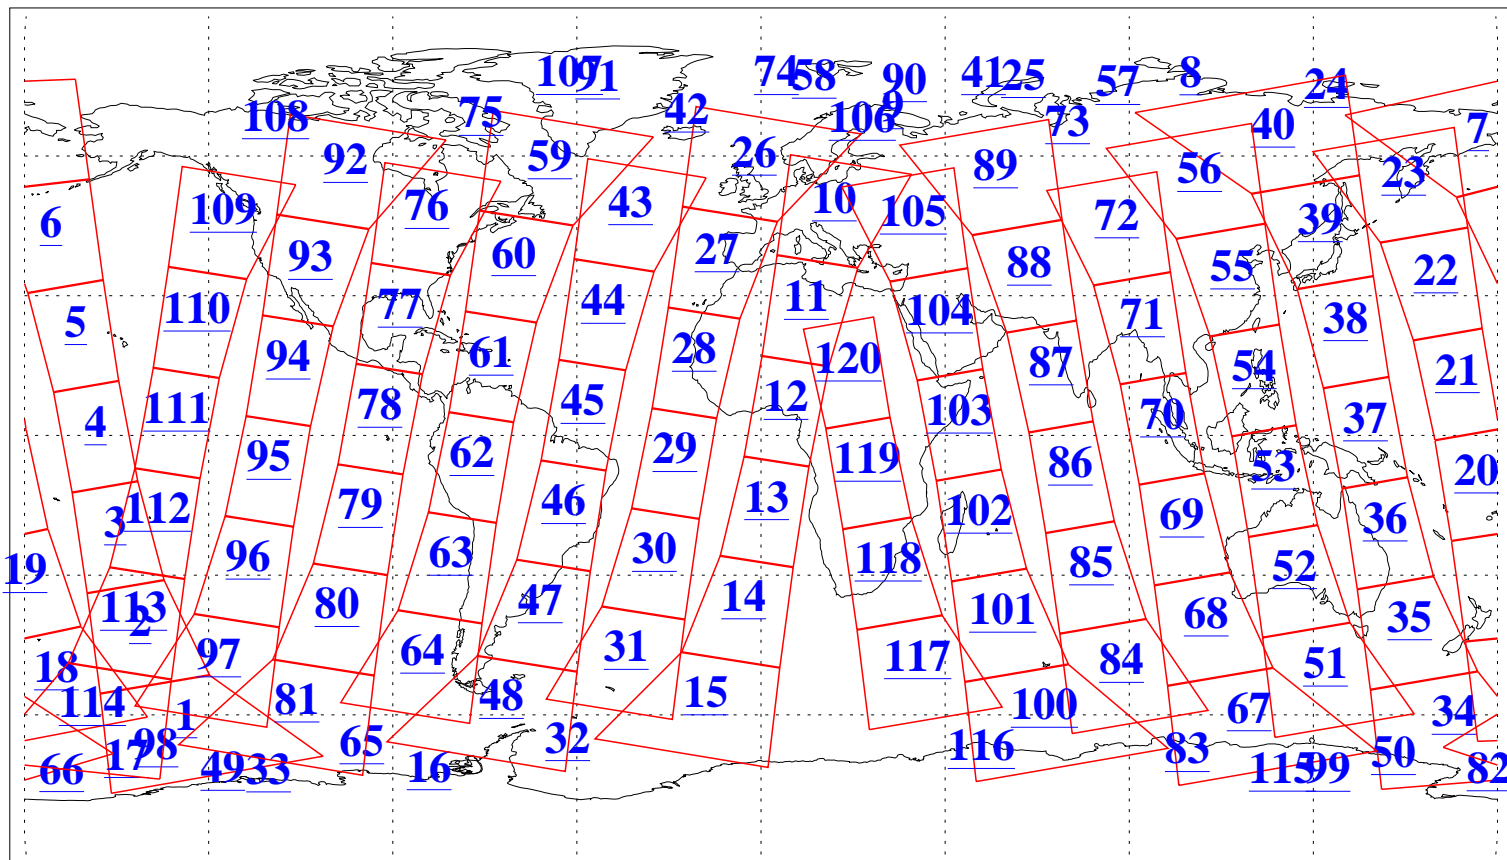

L1B Availability
AMSU Granules: 240
HSB Granules: 0
AIRS Granules: 208

24 Jul 2013
DoY 205
Aqua Day 4099
Granules: 1 to 120

Granules: 121 to 240

Legend: AMSU Available, HSB Available, AIRS Available

L1B Availability
AMSU Granules: 240
HSB Granules: 0
AIRS Granules: 208

24 Jul 2013
DoY 205
Aqua Day 4099

Ascending Granules

Descending Granules

Legend: AMSU Available, HSB Available, AIRS Available

L1B Availability
 AMSU Granules: 240
 HSB Granules: 0
 AIRS Granules: 208

24 Jul 2013
 DoY 205
 Aqua Day 4099

Northern Hemisphere Granules

Southern Hemisphere Granules

Legend: AMSU Available, HSB Available, AIRS Available