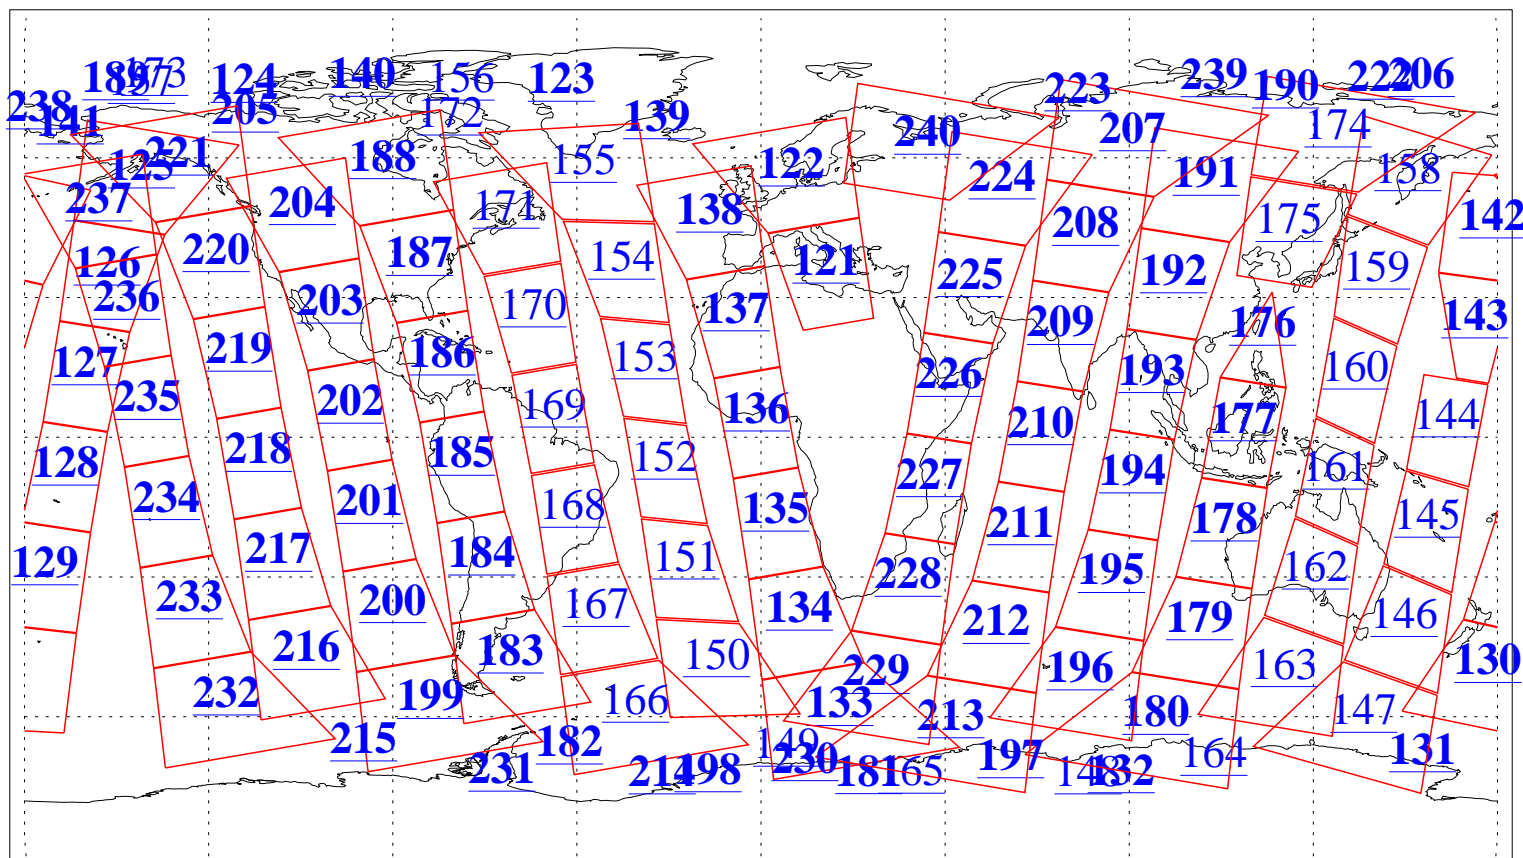

L1B Availability
AMSU Granules: 240
HSB Granules: 0
AIRS Granules: 208

24 Jul 2013
DoY 205
Aqua Day 4099
Granules: 1 to 120

Granules: 121 to 240

Legend: AMSU Available, HSB Available, AIRS Available

L1B Availability
AMSU Granules: 240
HSB Granules: 0
AIRS Granules: 208

24 Jul 2013
DoY 205
Aqua Day 4099

Ascending Granules

Descending Granules

Legend: AMSU Available, HSB Available, AIRS Available

L1B Availability
 AMSU Granules: 240
 HSB Granules: 0
 AIRS Granules: 208

24 Jul 2013
 DoY 205
 Aqua Day 4099

Northern Hemisphere Granules

Southern Hemisphere Granules

Legend: AMSU Available, HSB Available, AIRS Available