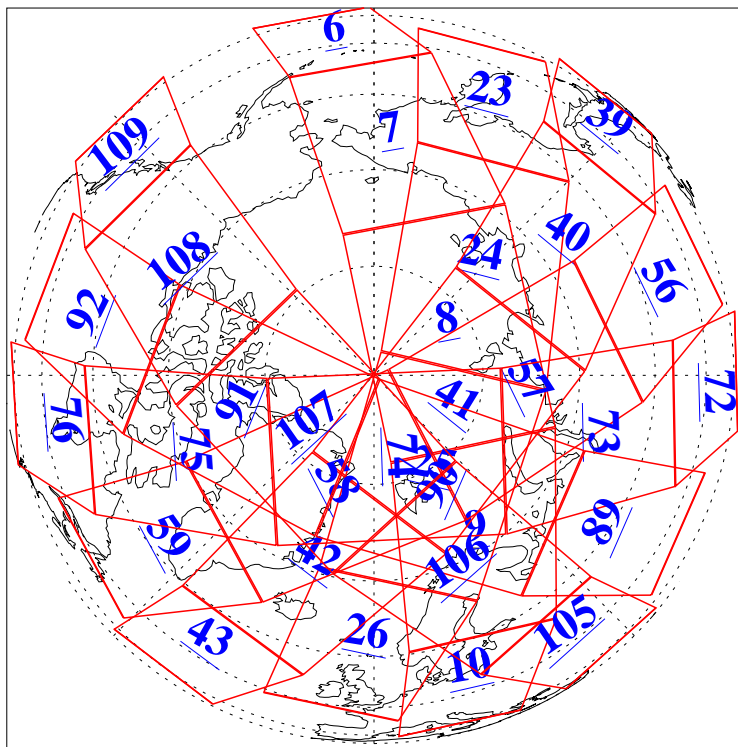

L1B Availability
AMSU Granules: 240
HSB Granules: 0
AIRS Granules: 208

24 Jul 2013
DoY 205
Aqua Day 4099
Granules: 1 to 120

Granules: 121 to 240

Legend: AMSU Available, HSB Available, AIRS Available

L1B Availability
AMSU Granules: 240
HSB Granules: 0
AIRS Granules: 208

24 Jul 2013
DoY 205
Aqua Day 4099

Ascending Granules

Descending Granules

Legend: AMSU Available, HSB Available, AIRS Available

L1B Availability
 AMSU Granules: 240
 HSB Granules: 0
 AIRS Granules: 208

24 Jul 2013
 DoY 205
 Aqua Day 4099

Northern Hemisphere Granules

Southern Hemisphere Granules

Legend: AMSU Available, HSB Available, AIRS Available