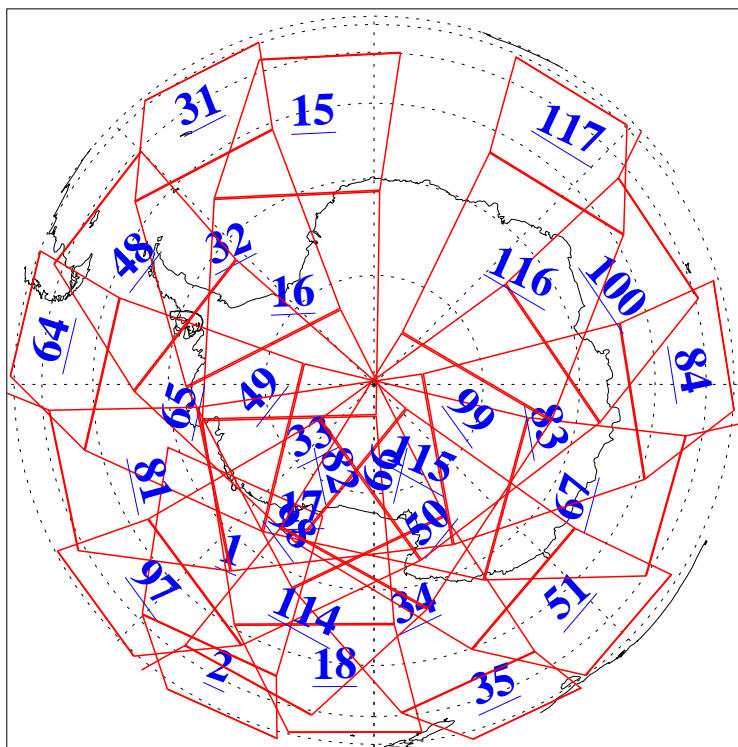

L1B Availability
AMSU Granules: 240
HSB Granules: 0
AIRS Granules: 208

24 Jul 2013
DoY 205
Aqua Day 4099
Granules: 1 to 120

Granules: 121 to 240

Legend: AMSU Available, HSB Available, AIRS Available

L1B Availability
AMSU Granules: 240
HSB Granules: 0
AIRS Granules: 208

24 Jul 2013
DoY 205
Aqua Day 4099

Ascending Granules

Descending Granules

Legend: AMSU Available, HSB Available, AIRS Available

L1B Availability
 AMSU Granules: 240
 HSB Granules: 0
 AIRS Granules: 208

24 Jul 2013
 DoY 205
 Aqua Day 4099

Northern Hemisphere Granules

Southern Hemisphere Granules

Legend: AMSU Available, HSB Available, AIRS Available