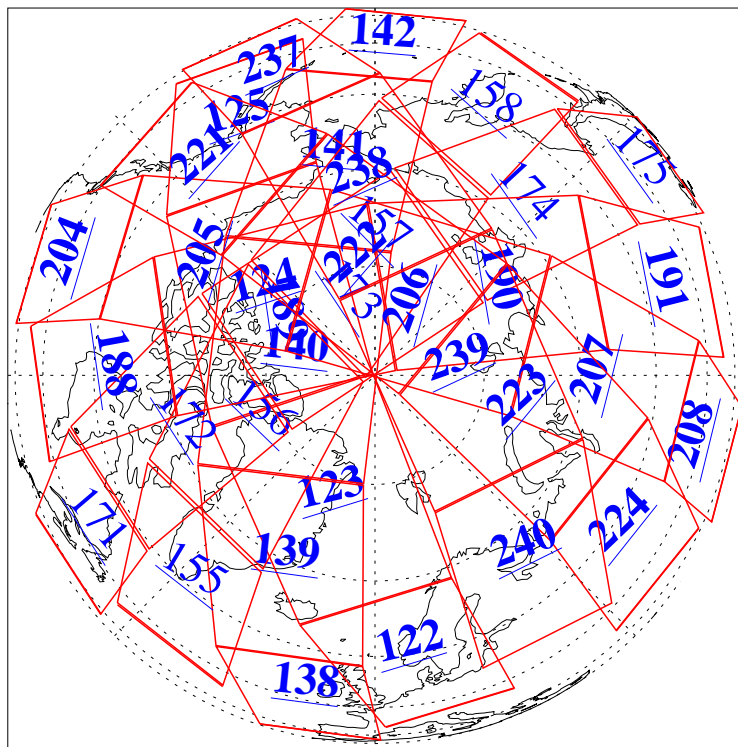

L1B Availability
AMSU Granules: 240
HSB Granules: 0
AIRS Granules: 208

24 Jul 2013
DoY 205
Aqua Day 4099
Granules: 1 to 120

Granules: 121 to 240

Legend: AMSU Available, HSB Available, AIRS Available

L1B Availability
AMSU Granules: 240
HSB Granules: 0
AIRS Granules: 208

24 Jul 2013
DoY 205
Aqua Day 4099

Ascending Granules

Descending Granules

Legend: AMSU Available, HSB Available, AIRS Available

L1B Availability
 AMSU Granules: 240
 HSB Granules: 0
 AIRS Granules: 208

24 Jul 2013
 DoY 205
 Aqua Day 4099

Northern Hemisphere Granules

Southern Hemisphere Granules

Legend: AMSU Available, HSB Available, AIRS Available