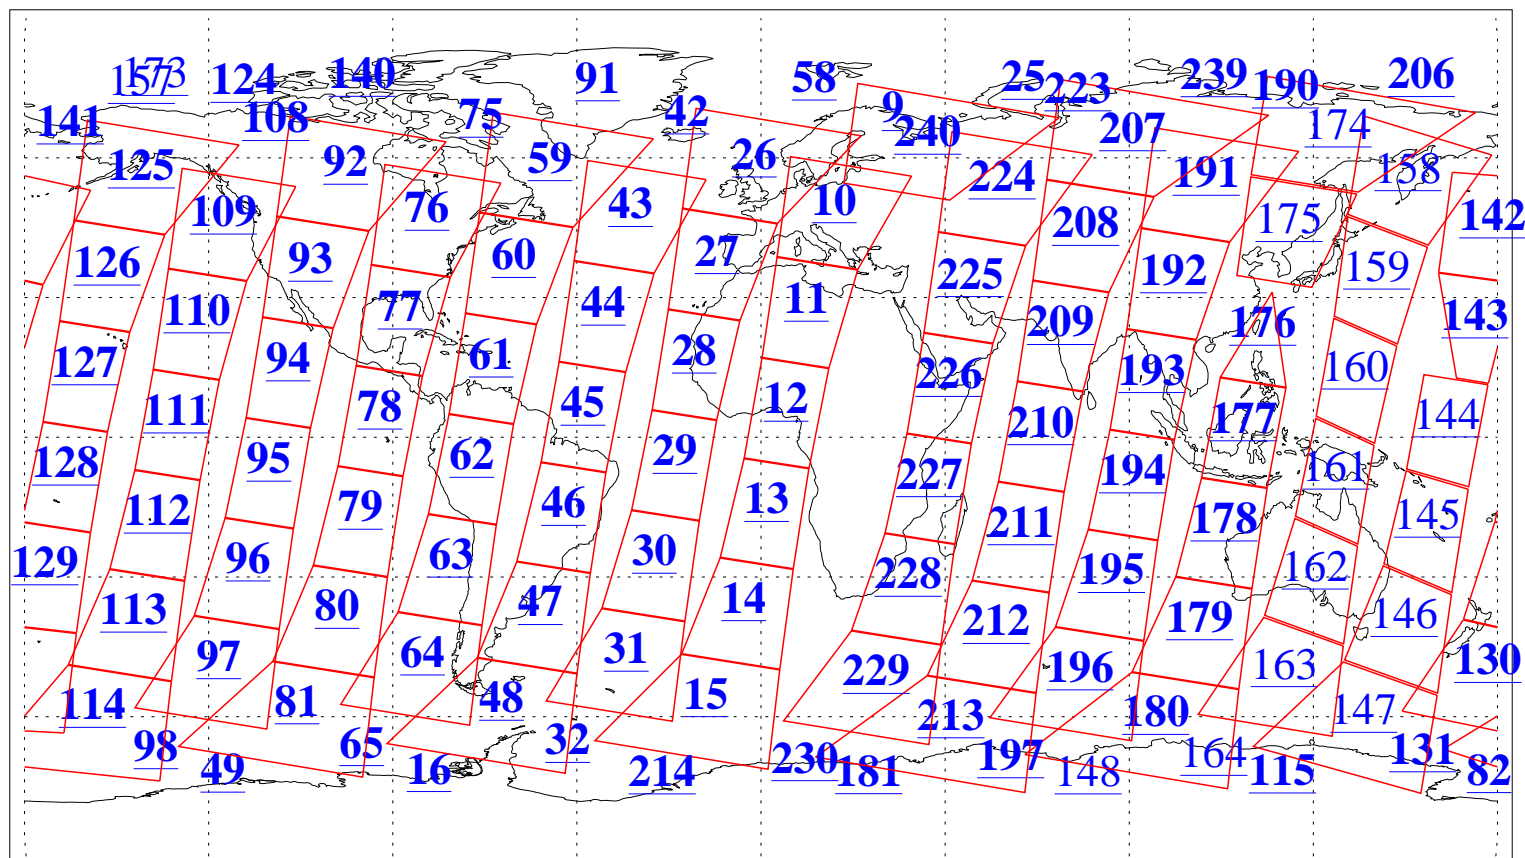

L1B Availability
AMSU Granules: 240
HSB Granules: 0
AIRS Granules: 208

24 Jul 2013
DoY 205
Aqua Day 4099
Granules: 1 to 120

Granules: 121 to 240

Legend: AMSU Available, HSB Available, AIRS Available

L1B Availability
AMSU Granules: 240
HSB Granules: 0
AIRS Granules: 208

24 Jul 2013
DoY 205
Aqua Day 4099

Ascending Granules

Descending Granules

Legend: AMSU Available, HSB Available, AIRS Available

L1B Availability
 AMSU Granules: 240
 HSB Granules: 0
 AIRS Granules: 208

24 Jul 2013
 DoY 205
 Aqua Day 4099

Northern Hemisphere Granules

Southern Hemisphere Granules

Legend: AMSU Available, HSB Available, AIRS Available