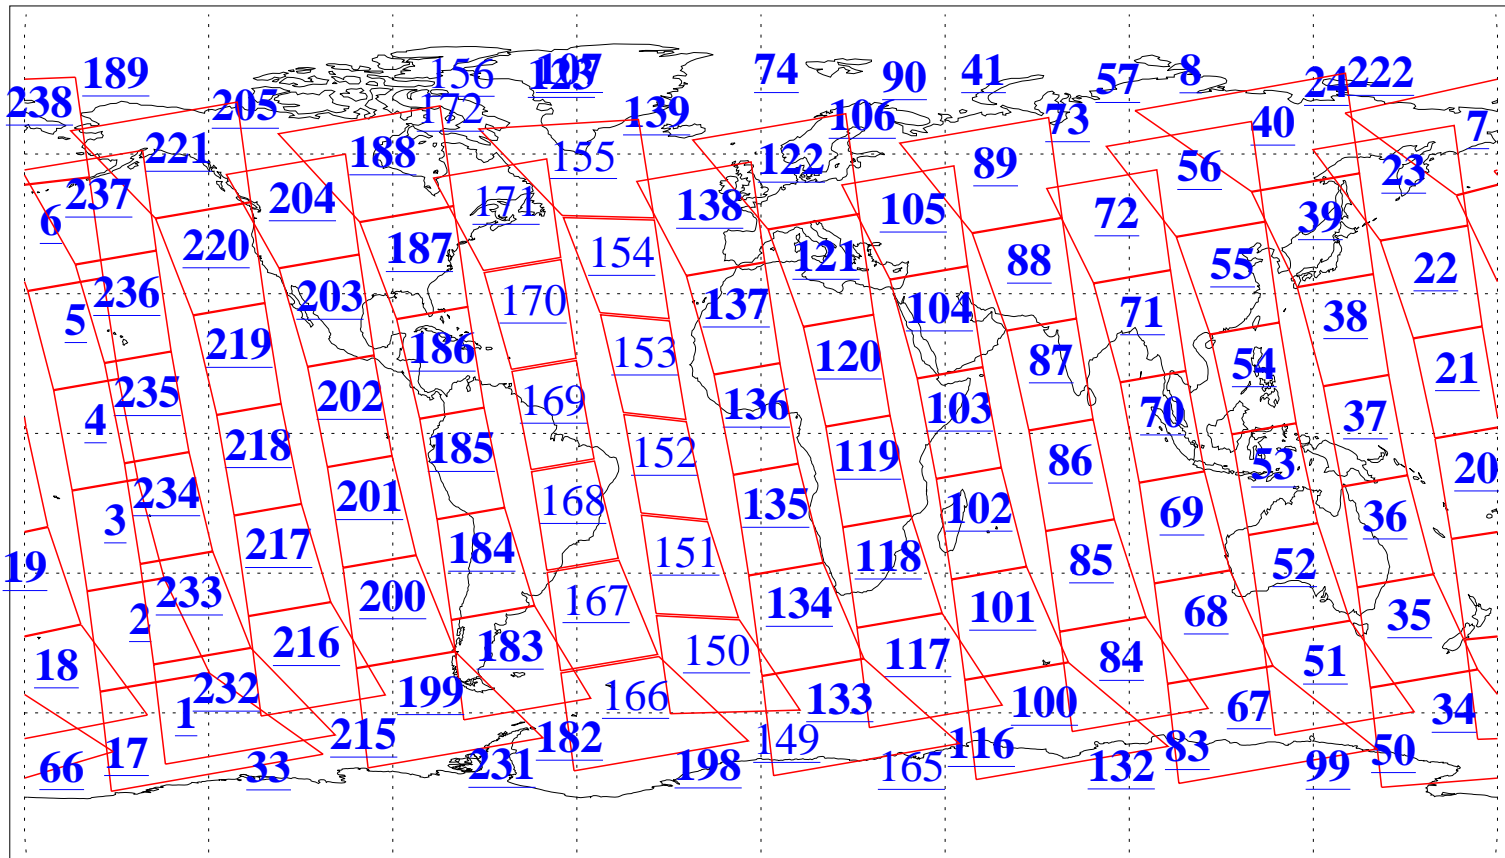

L1B Availability
AMSU Granules: 240
HSB Granules: 0
AIRS Granules: 208

24 Jul 2013
DoY 205
Aqua Day 4099
Granules: 1 to 120

Granules: 121 to 240

Legend: AMSU Available, HSB Available, AIRS Available

L1B Availability
AMSU Granules: 240
HSB Granules: 0
AIRS Granules: 208

24 Jul 2013
DoY 205
Aqua Day 4099

Ascending Granules

Descending Granules

Legend: AMSU Available, HSB Available, AIRS Available

L1B Availability
 AMSU Granules: 240
 HSB Granules: 0
 AIRS Granules: 208

24 Jul 2013
 DoY 205
 Aqua Day 4099

Northern Hemisphere Granules

Southern Hemisphere Granules

Legend: AMSU Available, HSB Available, AIRS Available