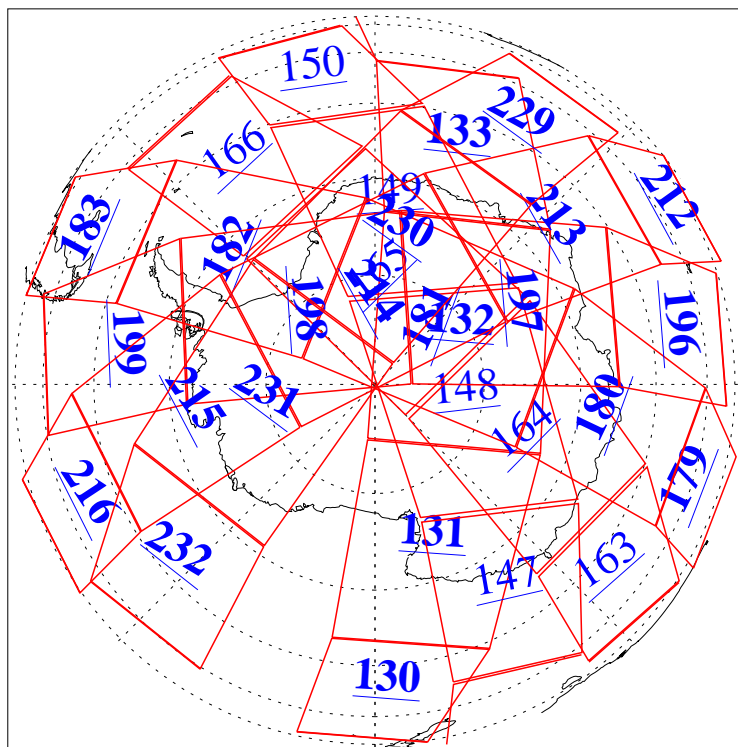

L1B Availability
AMSU Granules: 240
HSB Granules: 0
AIRS Granules: 208

24 Jul 2013
DoY 205
Aqua Day 4099
Granules: 1 to 120

Granules: 121 to 240

Legend: AMSU Available, HSB Available, AIRS Available

L1B Availability
AMSU Granules: 240
HSB Granules: 0
AIRS Granules: 208

24 Jul 2013
DoY 205
Aqua Day 4099

Ascending Granules

Descending Granules

Legend: AMSU Available, HSB Available, AIRS Available

L1B Availability
 AMSU Granules: 240
 HSB Granules: 0
 AIRS Granules: 208

24 Jul 2013
 DoY 205
 Aqua Day 4099

Northern Hemisphere Granules

Southern Hemisphere Granules

Legend: AMSU Available, HSB Available, AIRS Available