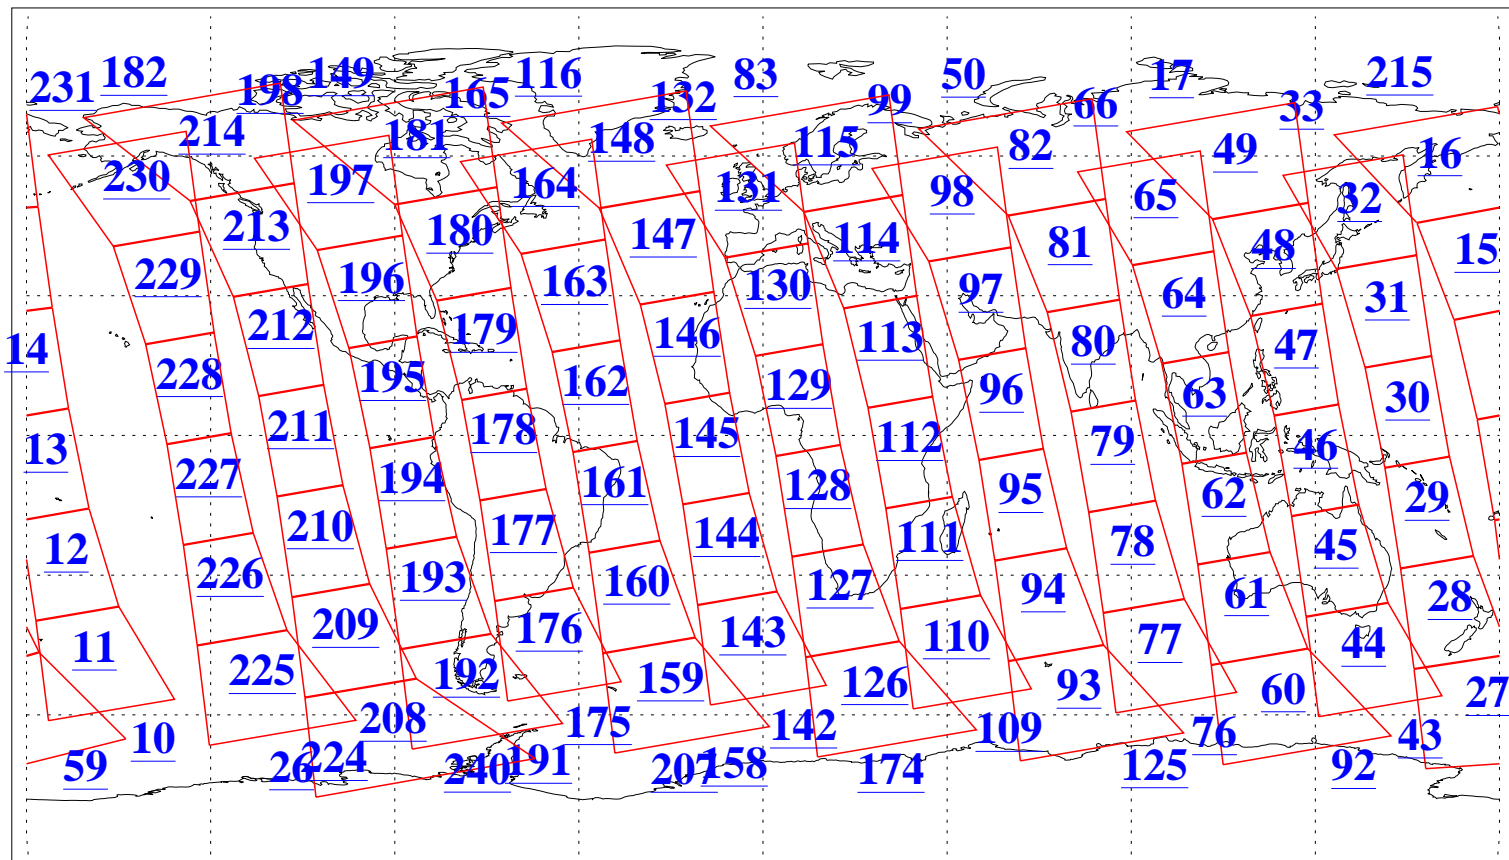

L1B Availability
AMSU Granules: 240
HSB Granules: 0
AIRS Granules: 240

23 Jul 2013
DoY 204
Aqua Day 4098
Granules: 1 to 120

Granules: 121 to 240

Legend: AMSU Available, HSB Available, AIRS Available

L1B Availability
AMSU Granules: 240
HSB Granules: 0
AIRS Granules: 240

23 Jul 2013
DoY 204
Aqua Day 4098

Ascending Granules

Descending Granules

Legend: AMSU Available, HSB Available, AIRS Available

L1B Availability
 AMSU Granules: 240
 HSB Granules: 0
 AIRS Granules: 240

23 Jul 2013
 DoY 204
 Aqua Day 4098

Northern Hemisphere Granules

Southern Hemisphere Granules

Legend: AMSU Available, HSB Available, AIRS Available