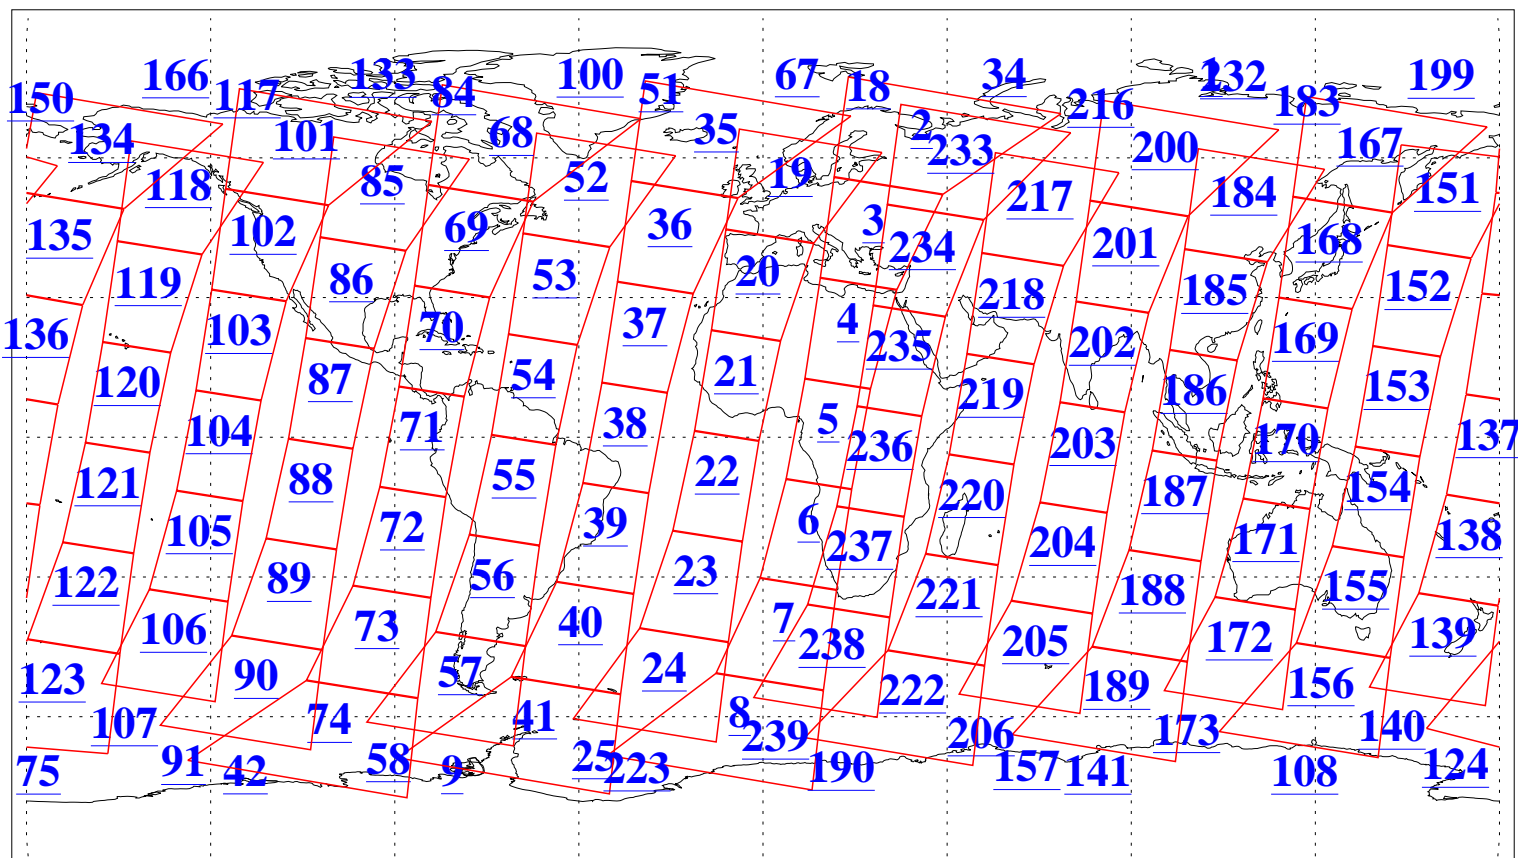

L1B Availability
AMSU Granules: 240
HSB Granules: 0
AIRS Granules: 240

23 Jul 2013
DoY 204
Aqua Day 4098
Granules: 1 to 120

Granules: 121 to 240

Legend: AMSU Available, HSB Available, AIRS Available

L1B Availability
AMSU Granules: 240
HSB Granules: 0
AIRS Granules: 240

23 Jul 2013
DoY 204
Aqua Day 4098

Ascending Granules

Descending Granules

Legend: AMSU Available, HSB Available, AIRS Available

L1B Availability
 AMSU Granules: 240
 HSB Granules: 0
 AIRS Granules: 240

23 Jul 2013
 DoY 204
 Aqua Day 4098

Northern Hemisphere Granules

Southern Hemisphere Granules

Legend: AMSU Available, HSB Available, AIRS Available