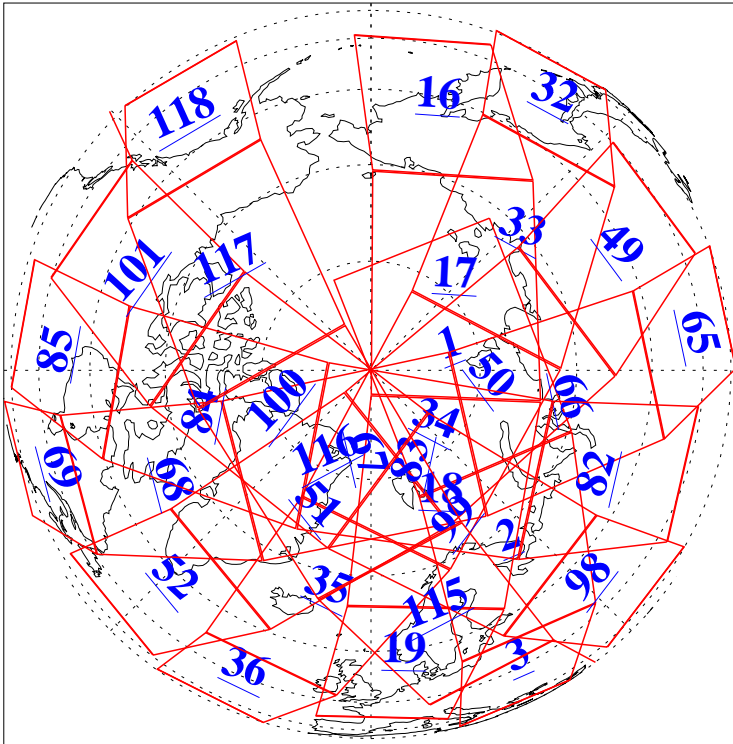

L1B Availability
AMSU Granules: 240
HSB Granules: 0
AIRS Granules: 240

23 Jul 2013
DoY 204
Aqua Day 4098
Granules: 1 to 120

Granules: 121 to 240

Legend: AMSU Available, HSB Available, AIRS Available

L1B Availability
AMSU Granules: 240
HSB Granules: 0
AIRS Granules: 240

23 Jul 2013
DoY 204
Aqua Day 4098

Ascending Granules

Descending Granules

Legend: AMSU Available, HSB Available, AIRS Available

L1B Availability
 AMSU Granules: 240
 HSB Granules: 0
 AIRS Granules: 240

23 Jul 2013
 DoY 204
 Aqua Day 4098

Northern Hemisphere Granules

Southern Hemisphere Granules

Legend: AMSU Available, HSB Available, AIRS Available