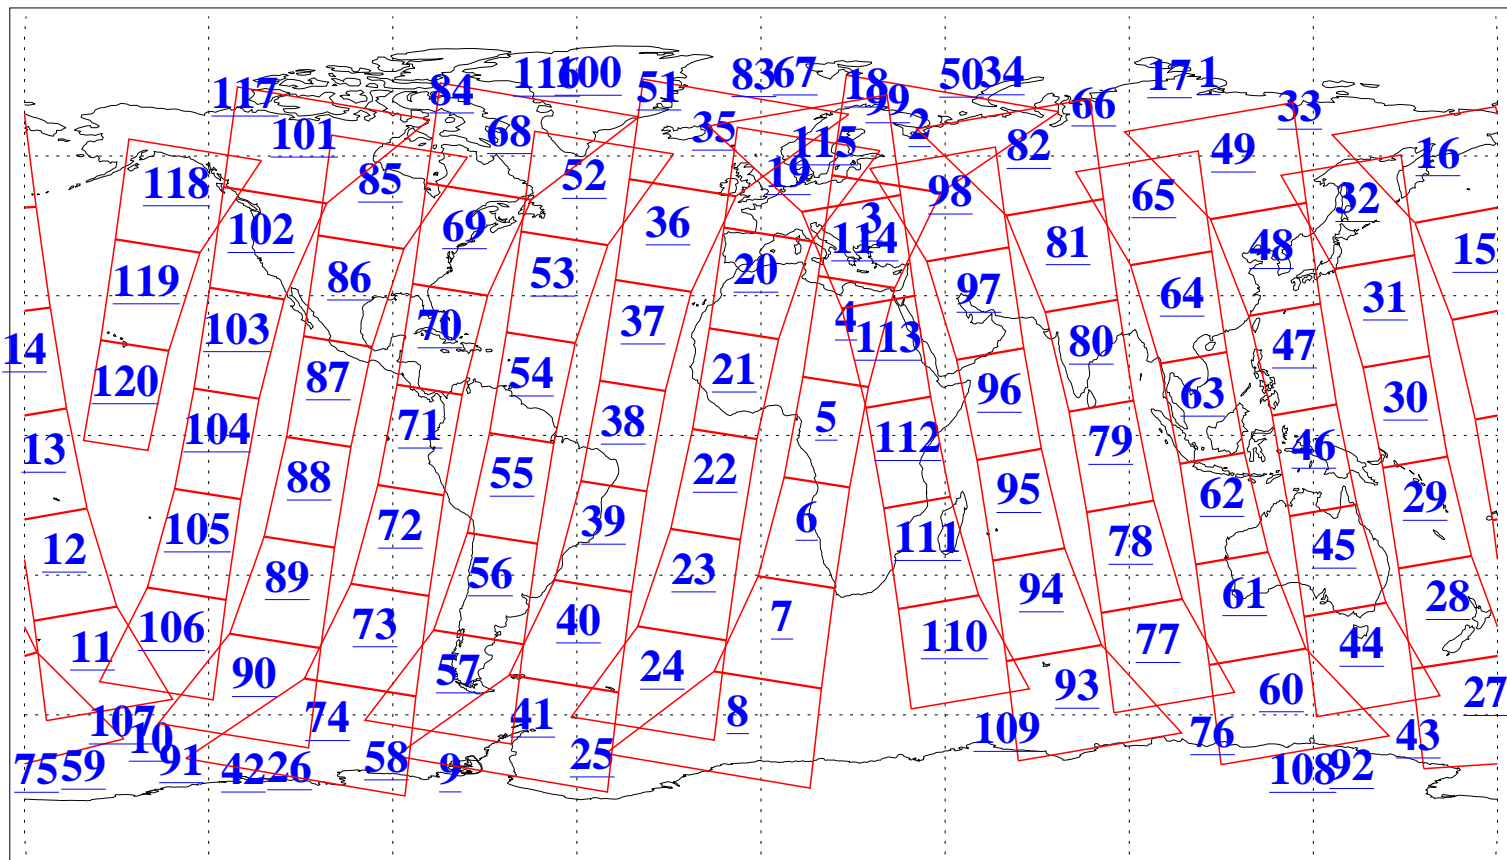

L1B Availability
AMSU Granules: 240
HSB Granules: 0
AIRS Granules: 240

23 Jul 2013
DoY 204
Aqua Day 4098
Granules: 1 to 120

Granules: 121 to 240

Legend: AMSU Available, HSB Available, AIRS Available

L1B Availability
AMSU Granules: 240
HSB Granules: 0
AIRS Granules: 240

23 Jul 2013
DoY 204
Aqua Day 4098

Ascending Granules

Descending Granules

Legend: AMSU Available, HSB Available, AIRS Available

L1B Availability
 AMSU Granules: 240
 HSB Granules: 0
 AIRS Granules: 240

23 Jul 2013
 DoY 204
 Aqua Day 4098

Northern Hemisphere Granules

Southern Hemisphere Granules

Legend: AMSU Available, HSB Available, AIRS Available