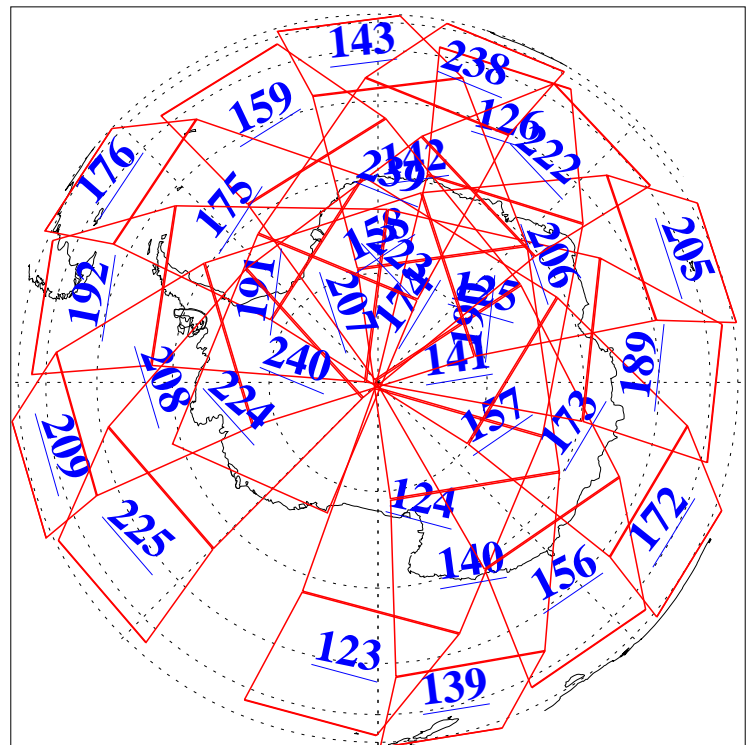

L1B Availability
AMSU Granules: 240
HSB Granules: 0
AIRS Granules: 240

23 Jul 2013
DoY 204
Aqua Day 4098
Granules: 1 to 120

Granules: 121 to 240

Legend: AMSU Available, HSB Available, AIRS Available

L1B Availability
AMSU Granules: 240
HSB Granules: 0
AIRS Granules: 240

23 Jul 2013
DoY 204
Aqua Day 4098

Ascending Granules

Descending Granules

Legend: AMSU Available, HSB Available, AIRS Available

L1B Availability
 AMSU Granules: 240
 HSB Granules: 0
 AIRS Granules: 240

23 Jul 2013
 DoY 204
 Aqua Day 4098

Northern Hemisphere Granules

Southern Hemisphere Granules

Legend: AMSU Available, HSB Available, AIRS Available