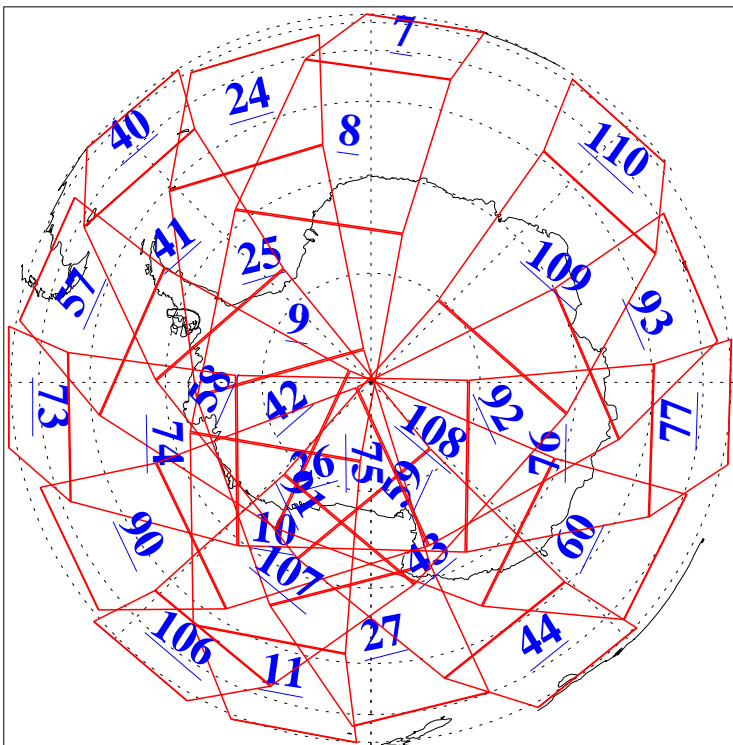

L1B Availability
AMSU Granules: 240
HSB Granules: 0
AIRS Granules: 240

23 Jul 2013
DoY 204
Aqua Day 4098
Granules: 1 to 120

Granules: 121 to 240

Legend: AMSU Available, HSB Available, AIRS Available

L1B Availability
AMSU Granules: 240
HSB Granules: 0
AIRS Granules: 240

23 Jul 2013
DoY 204
Aqua Day 4098

Ascending Granules

Descending Granules

Legend: AMSU Available, HSB Available, AIRS Available

L1B Availability
 AMSU Granules: 240
 HSB Granules: 0
 AIRS Granules: 240

23 Jul 2013
 DoY 204
 Aqua Day 4098

Northern Hemisphere Granules

Southern Hemisphere Granules

Legend: AMSU Available, HSB Available, AIRS Available