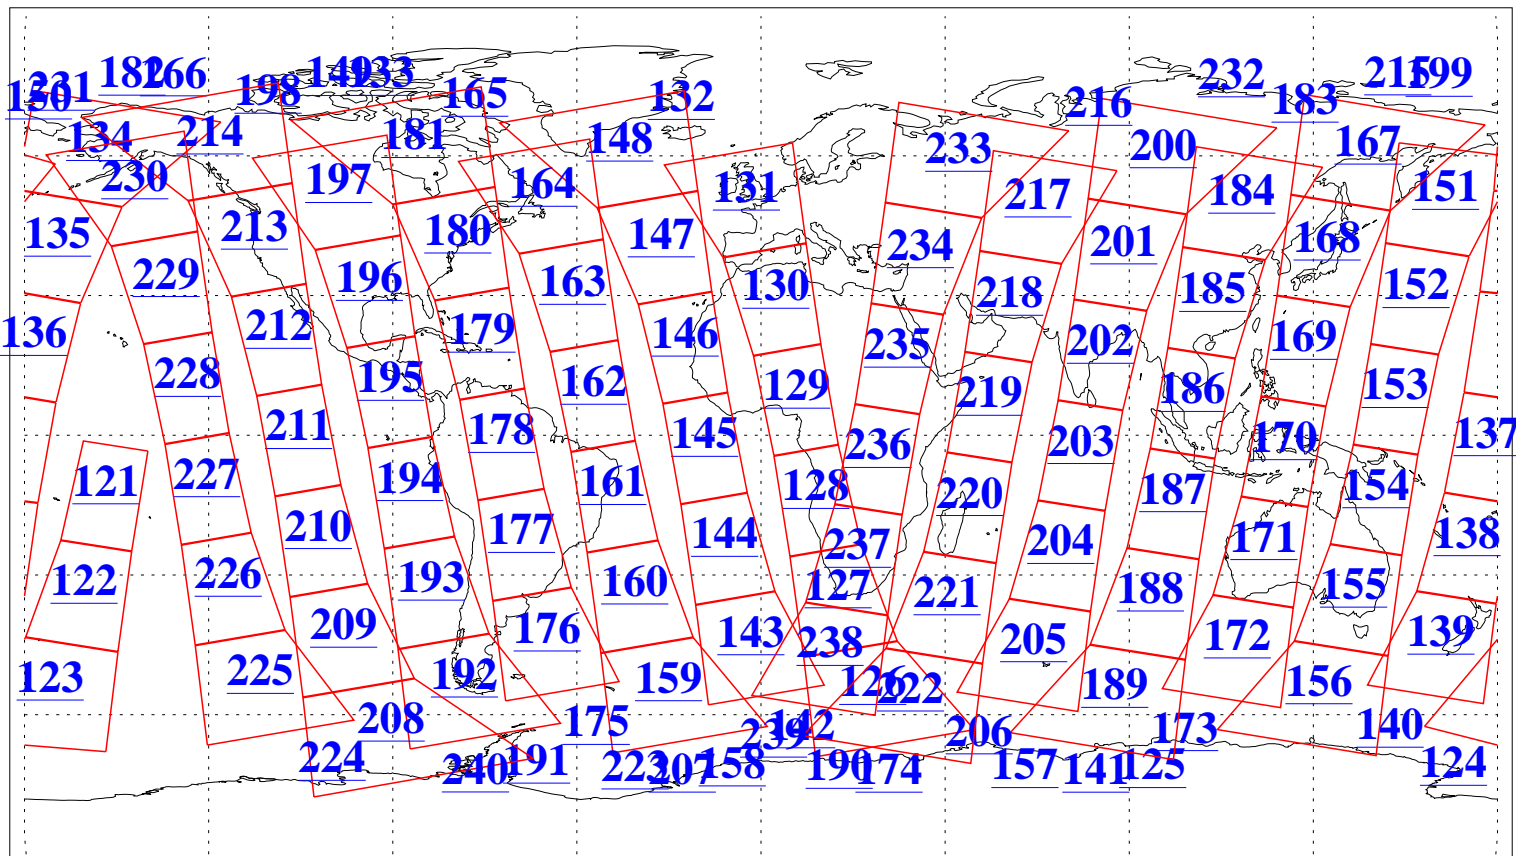

L1B Availability
AMSU Granules: 240
HSB Granules: 0
AIRS Granules: 240

23 Jul 2013
DoY 204
Aqua Day 4098
Granules: 1 to 120

Granules: 121 to 240

Legend: AMSU Available, HSB Available, AIRS Available

L1B Availability
AMSU Granules: 240
HSB Granules: 0
AIRS Granules: 240

23 Jul 2013
DoY 204
Aqua Day 4098

Ascending Granules

Descending Granules

Legend: AMSU Available, HSB Available, AIRS Available

L1B Availability
 AMSU Granules: 240
 HSB Granules: 0
 AIRS Granules: 240

23 Jul 2013
 DoY 204
 Aqua Day 4098

Northern Hemisphere Granules

Southern Hemisphere Granules

Legend: AMSU Available, HSB Available, AIRS Available