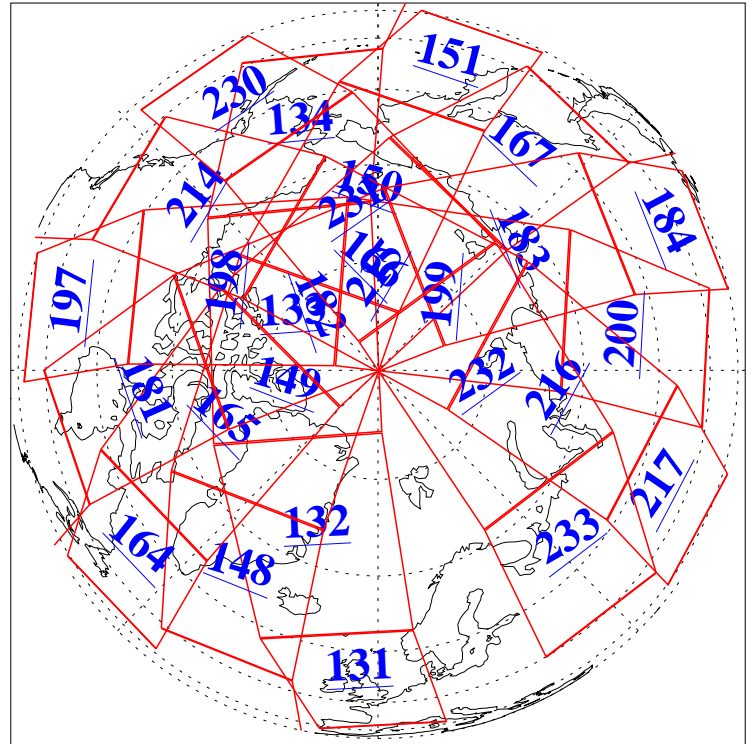

23 Jul 2013
DoY 204
Aqua Day 4098

Ascending Granules

Descending Granules

Legend: AMSU Available, HSB Available, AIRS Available

L1B Availability
 AMSU Granules: 240
 HSB Granules: 0
 AIRS Granules: 240

23 Jul 2013
 DoY 204
 Aqua Day 4098

Northern Hemisphere Granules

Southern Hemisphere Granules

Legend: AMSU Available, HSB Available, AIRS Available