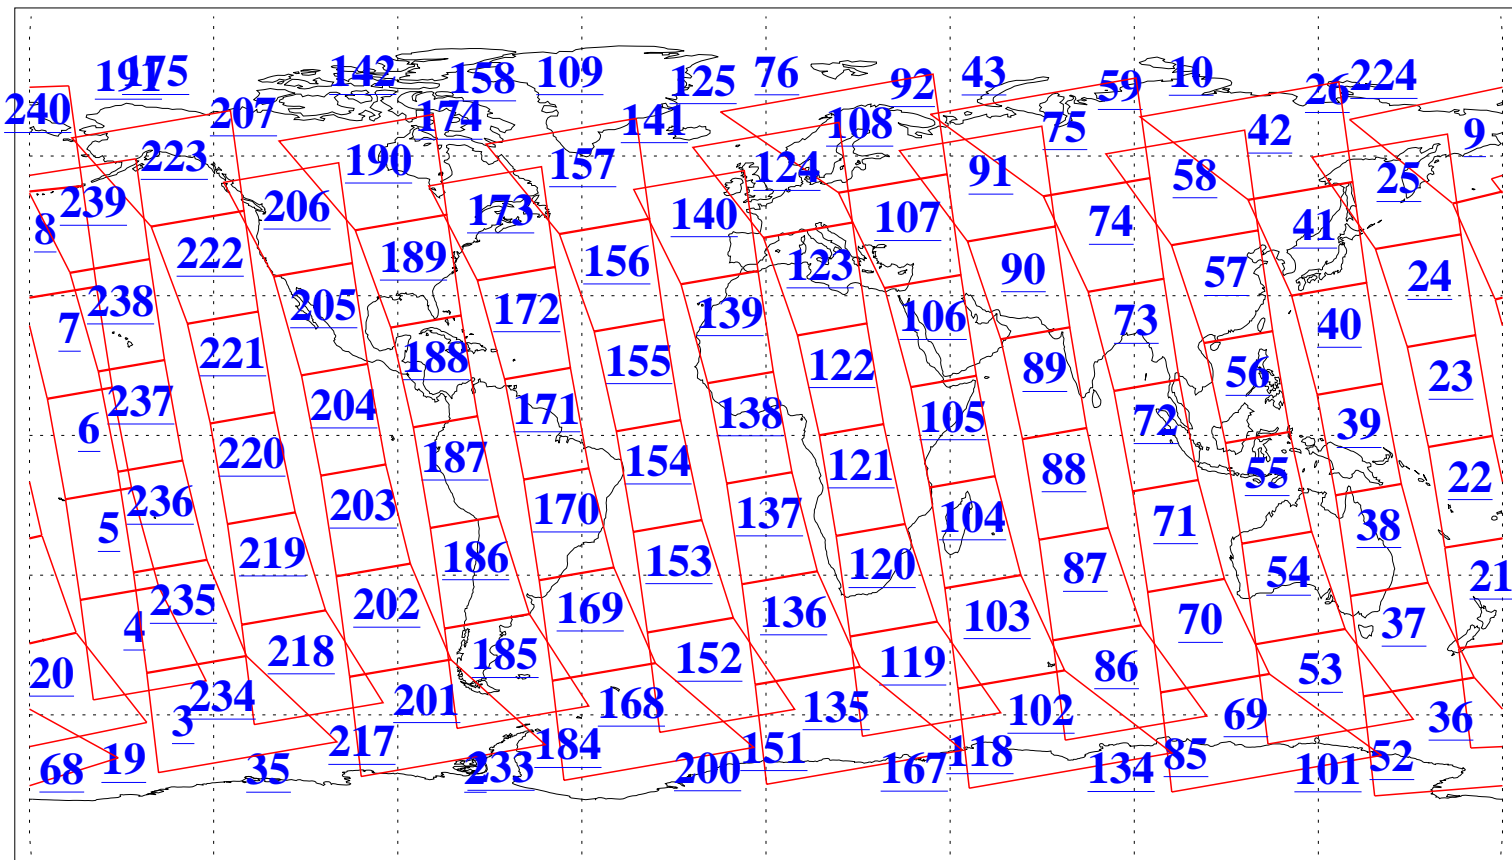

L1B Availability
AMSU Granules: 240
HSB Granules: 0
AIRS Granules: 240

22 Jul 2013
DoY 203
Aqua Day 4097
Granules: 1 to 120

Granules: 121 to 240

Legend: AMSU Available, HSB Available, AIRS Available

L1B Availability
AMSU Granules: 240
HSB Granules: 0
AIRS Granules: 240

22 Jul 2013
DoY 203
Aqua Day 4097

Ascending Granules

Descending Granules

Legend: AMSU Available, HSB Available, AIRS Available

L1B Availability
AMSU Granules: 240
HSB Granules: 0
AIRS Granules: 240

22 Jul 2013
DoY 203
Aqua Day 4097

Northern Hemisphere Granules

Southern Hemisphere Granules

Legend: AMSU Available, HSB Available, AIRS Available