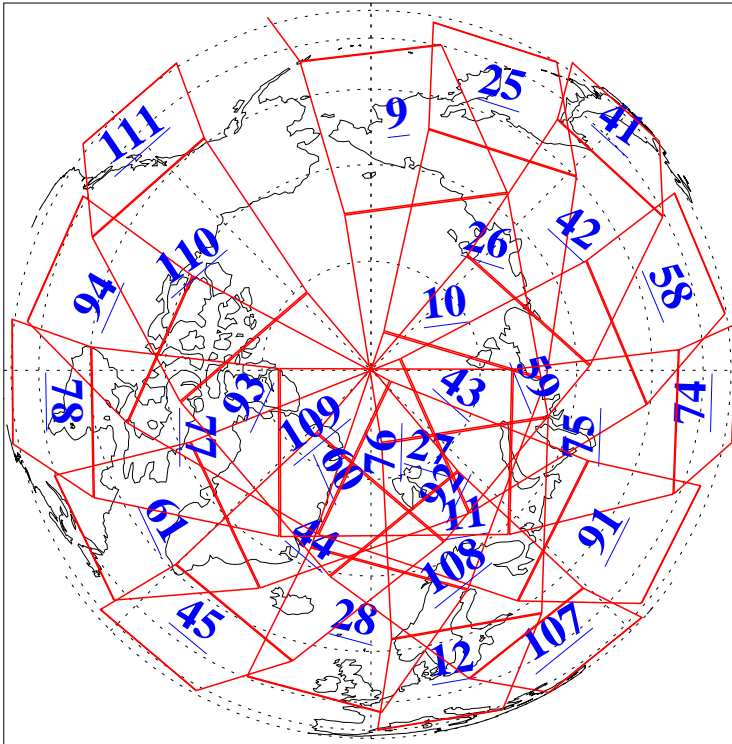

L1B Availability
AMSU Granules: 240
HSB Granules: 0
AIRS Granules: 240

22 Jul 2013
DoY 203
Aqua Day 4097
Granules: 1 to 120

Granules: 121 to 240

Legend: AMSU Available, HSB Available, AIRS Available

L1B Availability
AMSU Granules: 240
HSB Granules: 0
AIRS Granules: 240

22 Jul 2013
DoY 203
Aqua Day 4097

Ascending Granules

Descending Granules

Legend: AMSU Available, HSB Available, AIRS Available

L1B Availability
AMSU Granules: 240
HSB Granules: 0
AIRS Granules: 240

22 Jul 2013
DoY 203
Aqua Day 4097

Northern Hemisphere Granules

Southern Hemisphere Granules

Legend: AMSU Available, HSB Available, AIRS Available