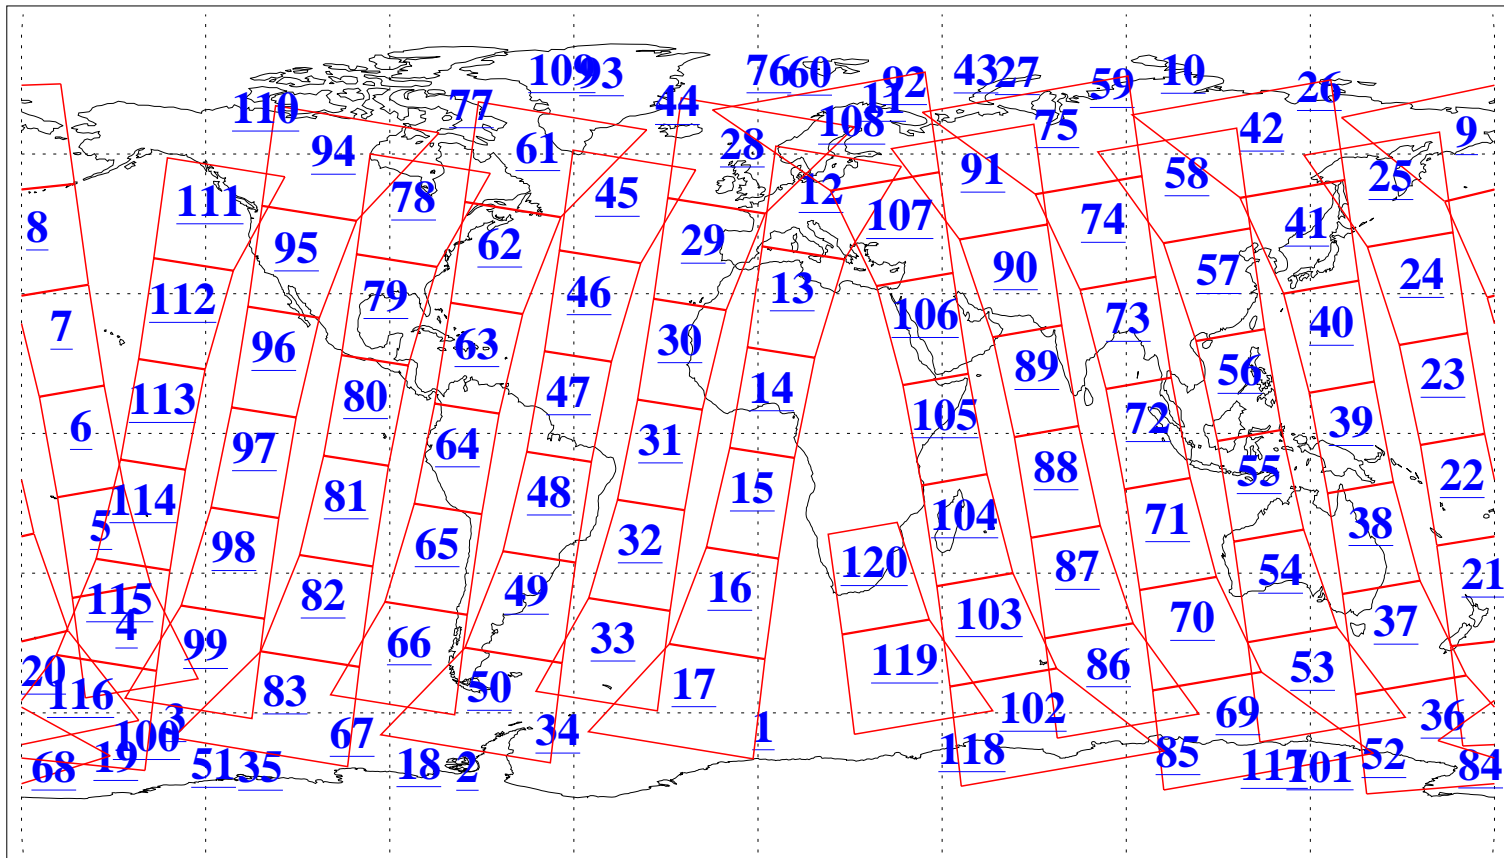

L1B Availability
AMSU Granules: 240
HSB Granules: 0
AIRS Granules: 240

22 Jul 2013
DoY 203
Aqua Day 4097
Granules: 1 to 120

Granules: 121 to 240

Legend: AMSU Available, HSB Available, AIRS Available

L1B Availability
AMSU Granules: 240
HSB Granules: 0
AIRS Granules: 240

22 Jul 2013
DoY 203
Aqua Day 4097

Ascending Granules

Descending Granules

Legend: AMSU Available, HSB Available, AIRS Available

L1B Availability
AMSU Granules: 240
HSB Granules: 0
AIRS Granules: 240

22 Jul 2013
DoY 203
Aqua Day 4097

Northern Hemisphere Granules

Southern Hemisphere Granules

Legend: AMSU Available, HSB Available, AIRS Available