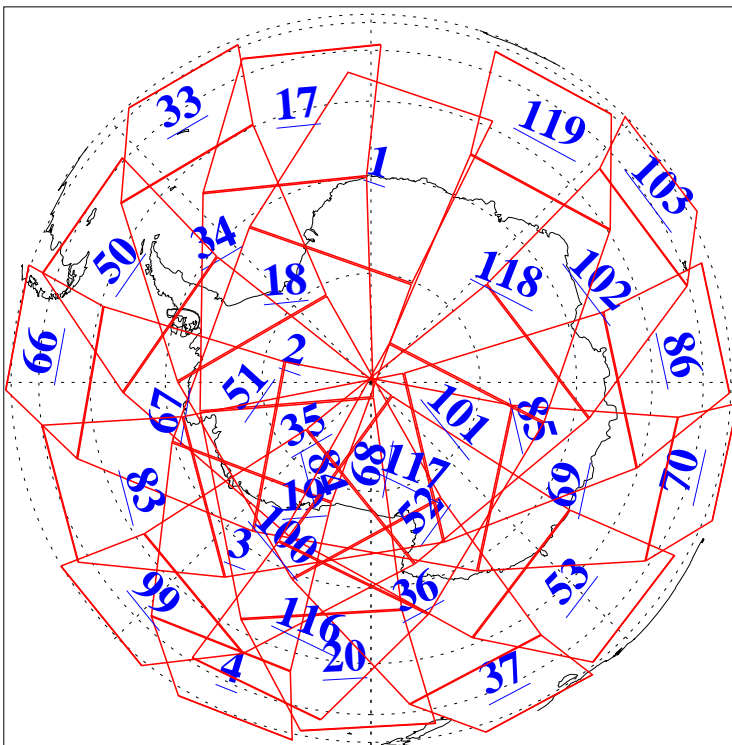

L1B Availability
AMSU Granules: 240
HSB Granules: 0
AIRS Granules: 240

22 Jul 2013
DoY 203
Aqua Day 4097
Granules: 1 to 120

Granules: 121 to 240

Legend: AMSU Available, HSB Available, AIRS Available

L1B Availability
AMSU Granules: 240
HSB Granules: 0
AIRS Granules: 240

22 Jul 2013
DoY 203
Aqua Day 4097

Ascending Granules

Descending Granules

Legend: AMSU Available, HSB Available, AIRS Available

L1B Availability
AMSU Granules: 240
HSB Granules: 0
AIRS Granules: 240

22 Jul 2013
DoY 203
Aqua Day 4097

Northern Hemisphere Granules

Southern Hemisphere Granules

Legend: AMSU Available, HSB Available, AIRS Available