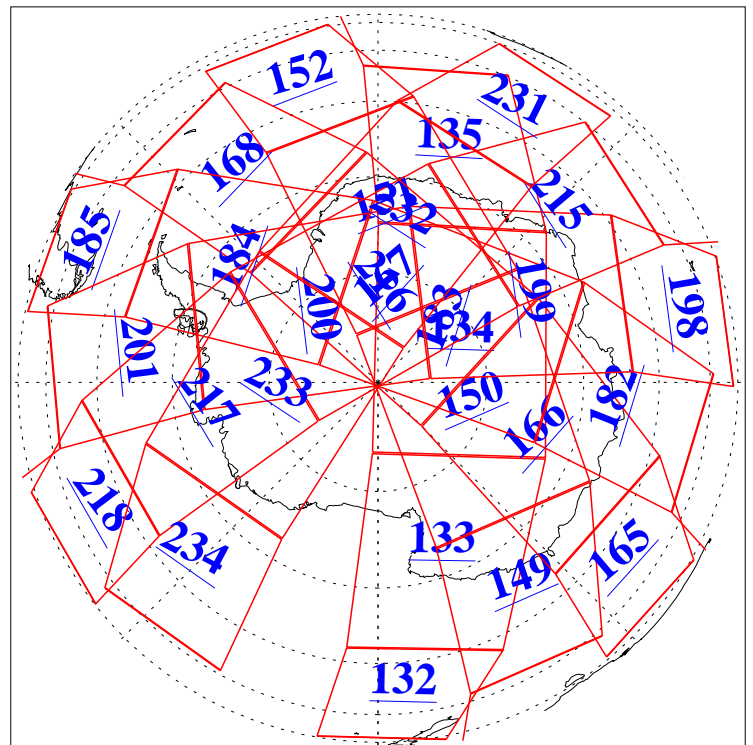

L1B Availability
AMSU Granules: 240
HSB Granules: 0
AIRS Granules: 240

22 Jul 2013
DoY 203
Aqua Day 4097
Granules: 1 to 120

Granules: 121 to 240

Legend: AMSU Available, HSB Available, AIRS Available

L1B Availability
AMSU Granules: 240
HSB Granules: 0
AIRS Granules: 240

22 Jul 2013
DoY 203
Aqua Day 4097

Ascending Granules

Descending Granules

Legend: AMSU Available, HSB Available, AIRS Available

L1B Availability
AMSU Granules: 240
HSB Granules: 0
AIRS Granules: 240

22 Jul 2013
DoY 203
Aqua Day 4097

Northern Hemisphere Granules

Southern Hemisphere Granules

Legend: AMSU Available, HSB Available, AIRS Available