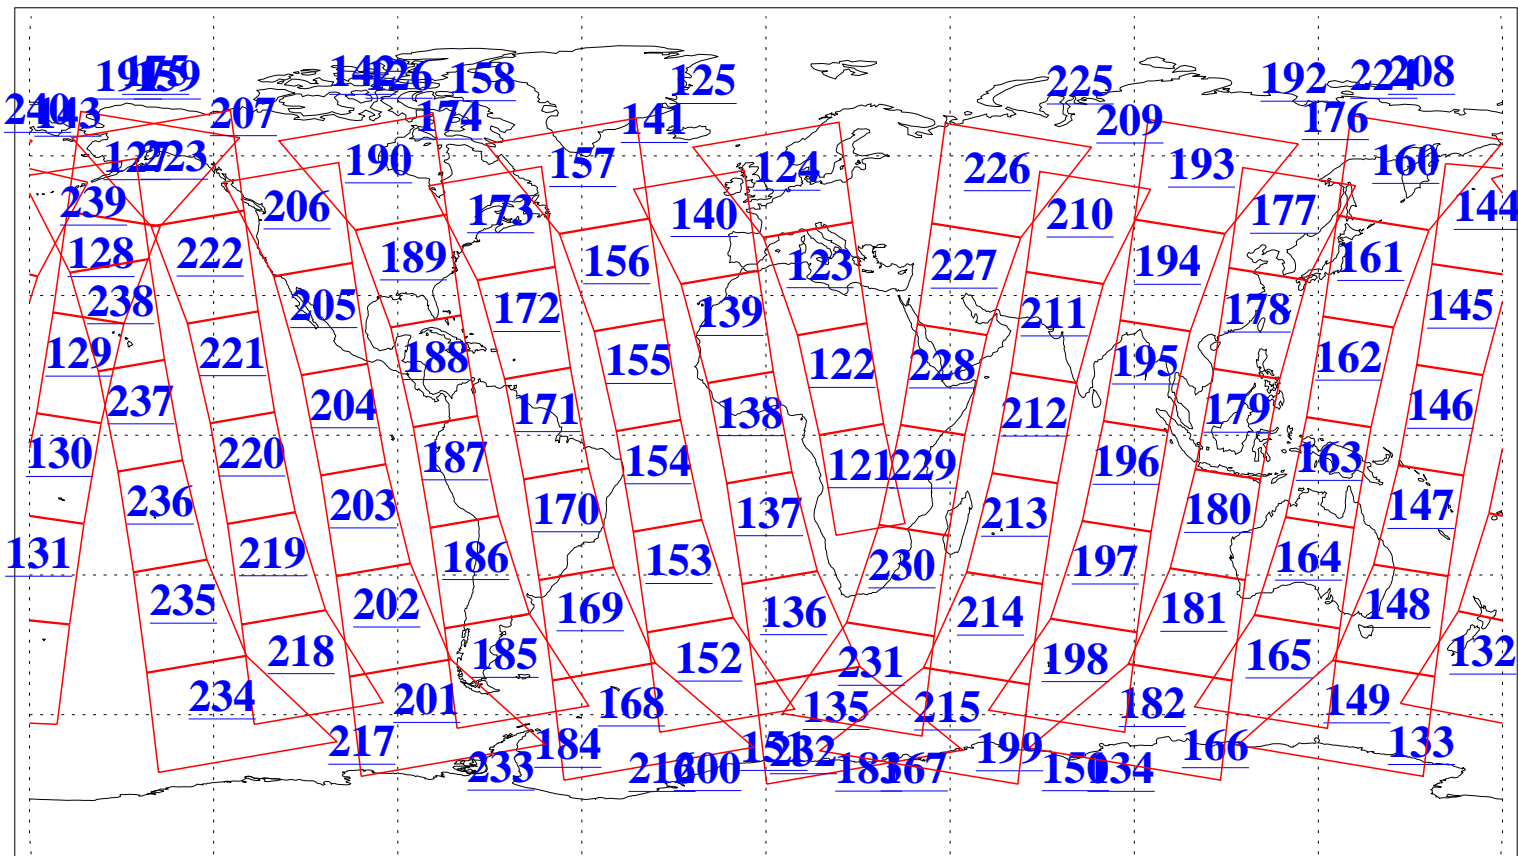

L1B Availability
AMSU Granules: 240
HSB Granules: 0
AIRS Granules: 240

22 Jul 2013
DoY 203
Aqua Day 4097
Granules: 1 to 120

Granules: 121 to 240

Legend: AMSU Available, HSB Available, AIRS Available

L1B Availability
AMSU Granules: 240
HSB Granules: 0
AIRS Granules: 240

22 Jul 2013
DoY 203
Aqua Day 4097

Ascending Granules

Descending Granules

Legend: AMSU Available, HSB Available, AIRS Available

L1B Availability
AMSU Granules: 240
HSB Granules: 0
AIRS Granules: 240

22 Jul 2013
DoY 203
Aqua Day 4097

Northern Hemisphere Granules

Southern Hemisphere Granules

Legend: AMSU Available, HSB Available, AIRS Available