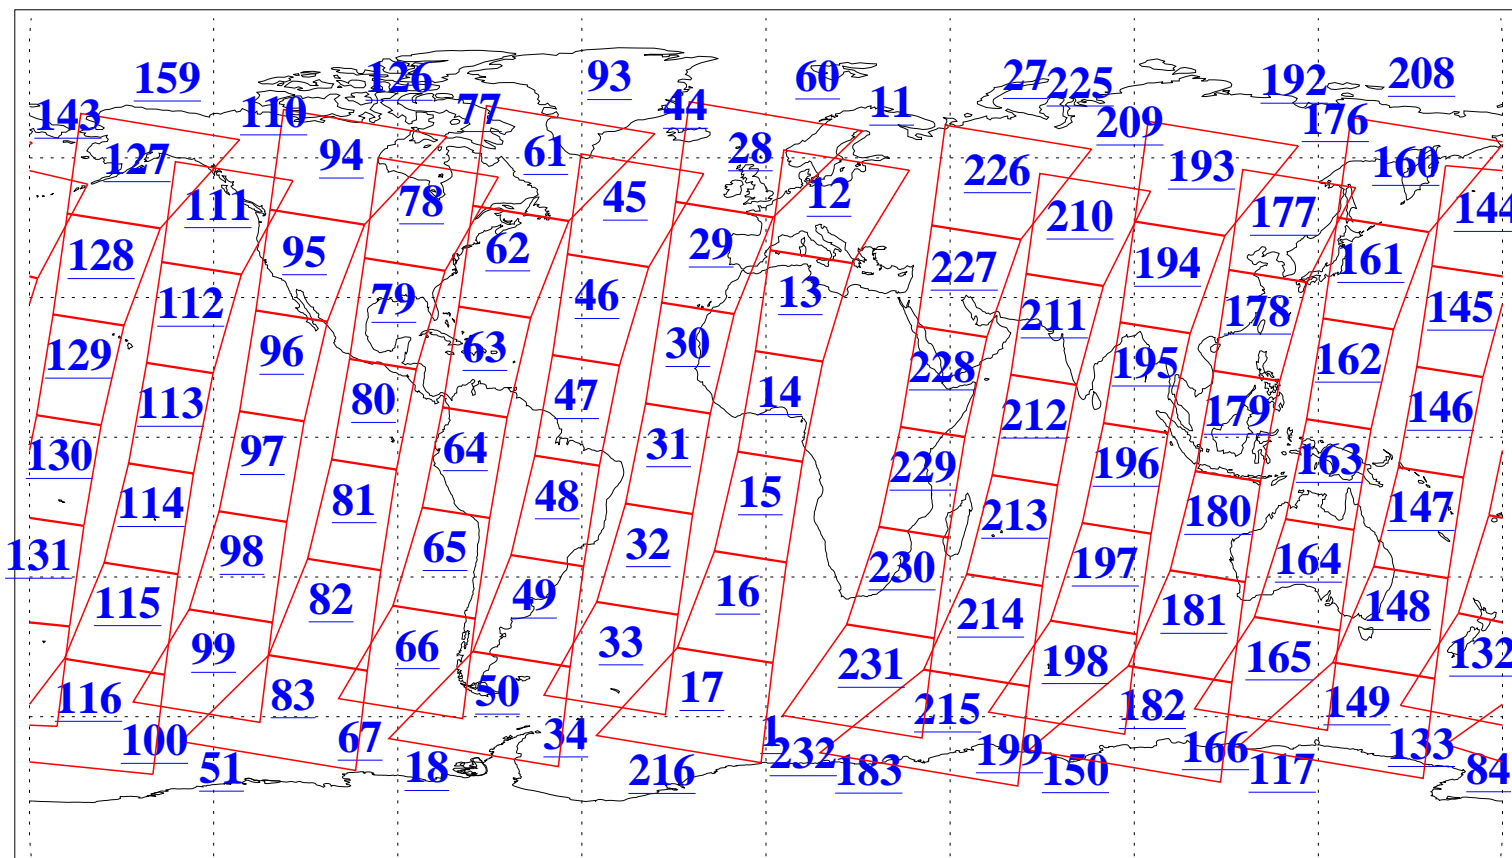

L1B Availability
AMSU Granules: 240
HSB Granules: 0
AIRS Granules: 240

22 Jul 2013
DoY 203
Aqua Day 4097
Granules: 1 to 120

Granules: 121 to 240

Legend: AMSU Available, HSB Available, AIRS Available

L1B Availability
AMSU Granules: 240
HSB Granules: 0
AIRS Granules: 240

22 Jul 2013
DoY 203
Aqua Day 4097

Ascending Granules

Descending Granules

Legend: AMSU Available, HSB Available, AIRS Available

L1B Availability
AMSU Granules: 240
HSB Granules: 0
AIRS Granules: 240

22 Jul 2013
DoY 203
Aqua Day 4097

Northern Hemisphere Granules

Southern Hemisphere Granules

Legend: AMSU Available, HSB Available, AIRS Available