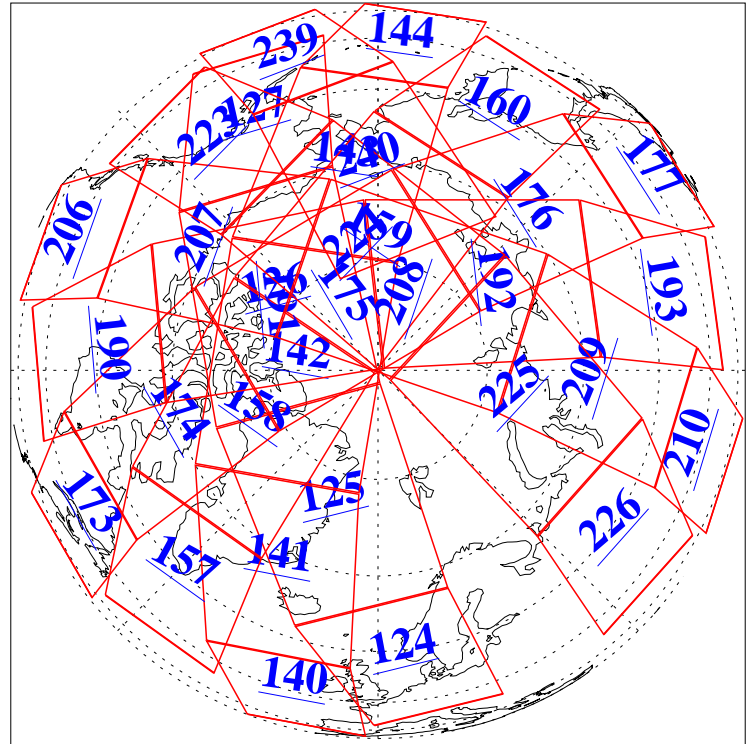

L1B Availability
AMSU Granules: 240
HSB Granules: 0
AIRS Granules: 240

22 Jul 2013
DoY 203
Aqua Day 4097
Granules: 1 to 120

Granules: 121 to 240

Legend: AMSU Available, HSB Available, AIRS Available

L1B Availability
AMSU Granules: 240
HSB Granules: 0
AIRS Granules: 240

22 Jul 2013
DoY 203
Aqua Day 4097

Ascending Granules

Descending Granules

Legend: AMSU Available, HSB Available, AIRS Available

L1B Availability
AMSU Granules: 240
HSB Granules: 0
AIRS Granules: 240

22 Jul 2013
DoY 203
Aqua Day 4097

Northern Hemisphere Granules

Southern Hemisphere Granules

Legend: AMSU Available, HSB Available, AIRS Available